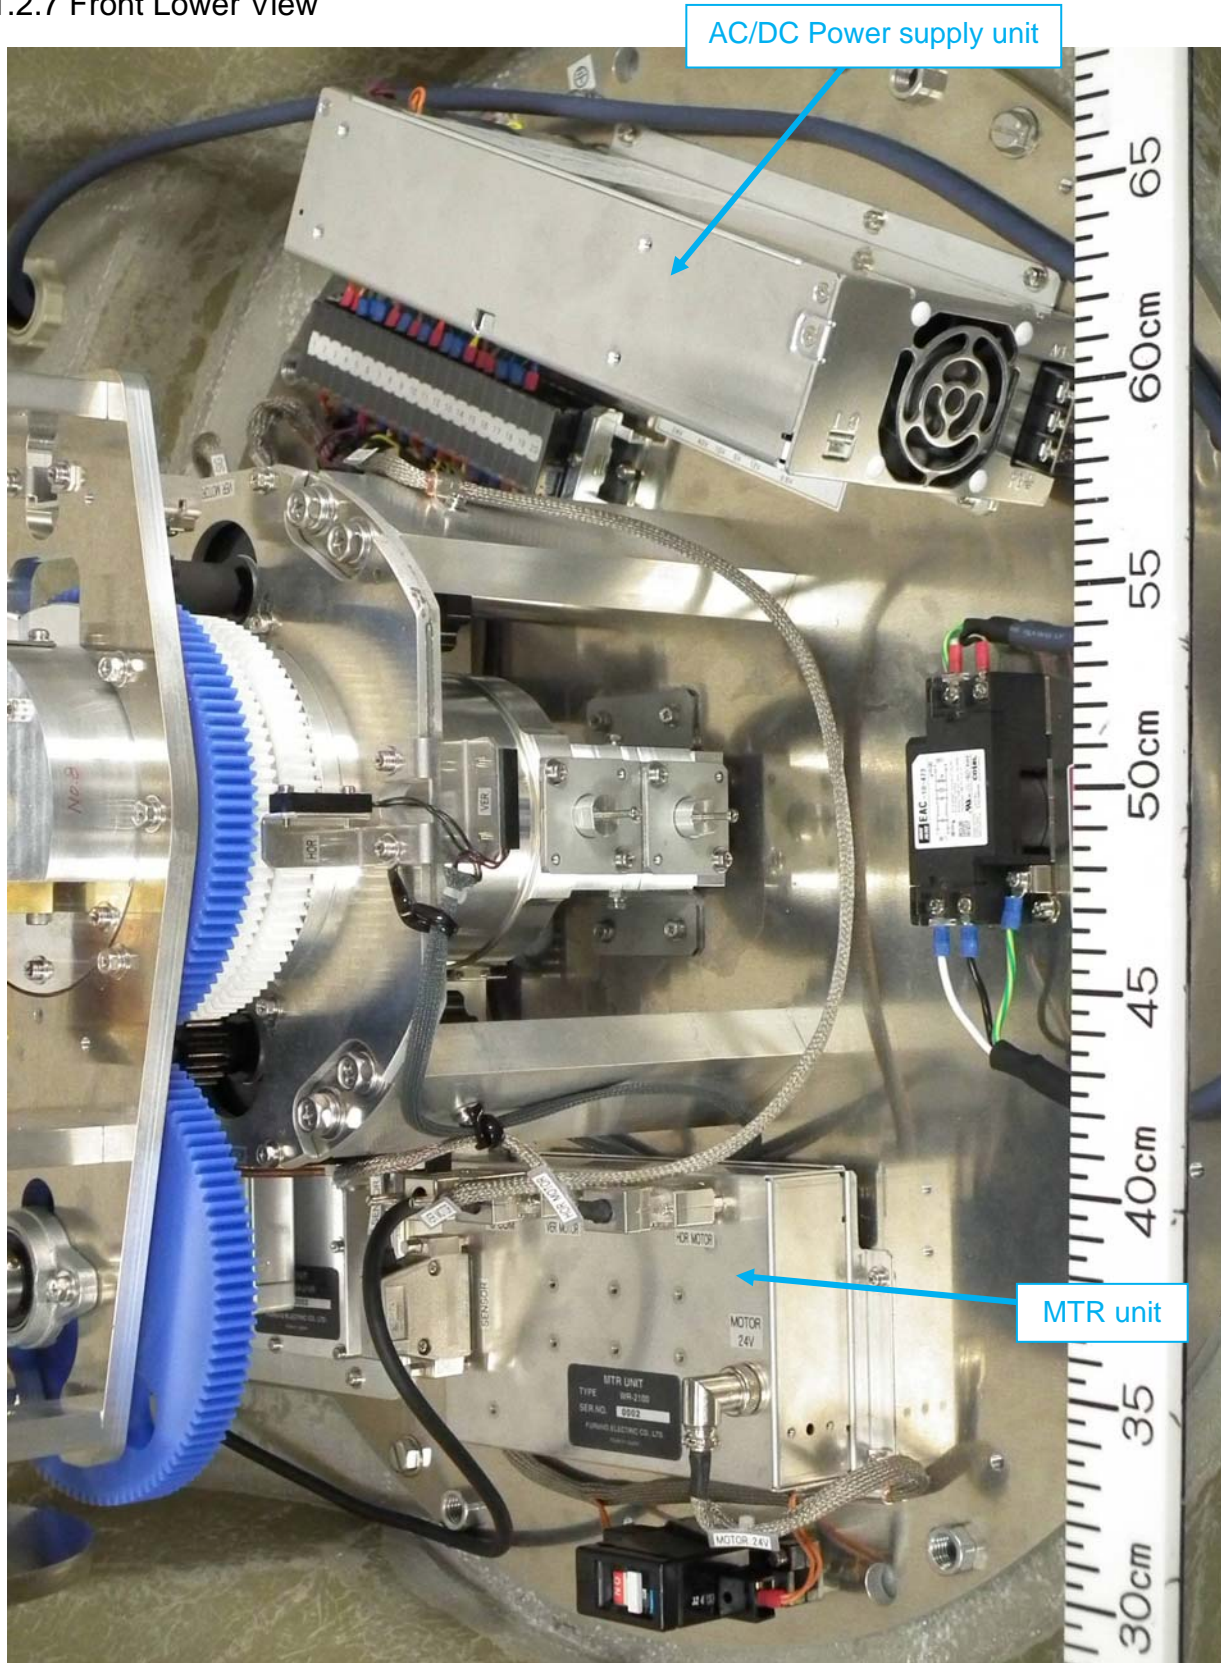

1.1.5 ID Label (Name Plate)

1.2 Inside View

1.2.1 Front View (with Top cover (radome) opened, showing dish antenna (left))

1.2.2 Right Side View

1.2.3 Rear View

1.2.4 Left Side View

1.2.5 Antenna Unit – Front View

1.2.6 Antenna Unit – Rear View

1.2.7 Front Lower View

1.2.8 Right Lower View

1.2.9 Rear Lower View

1.2.10 Left Lower View

2 Signal Processing Unit WR-2100-SPU

2.1 Outside View

2.1.1 Front View (showing ID and Warning Labels, and Box Cool Unit (heat dissipator))