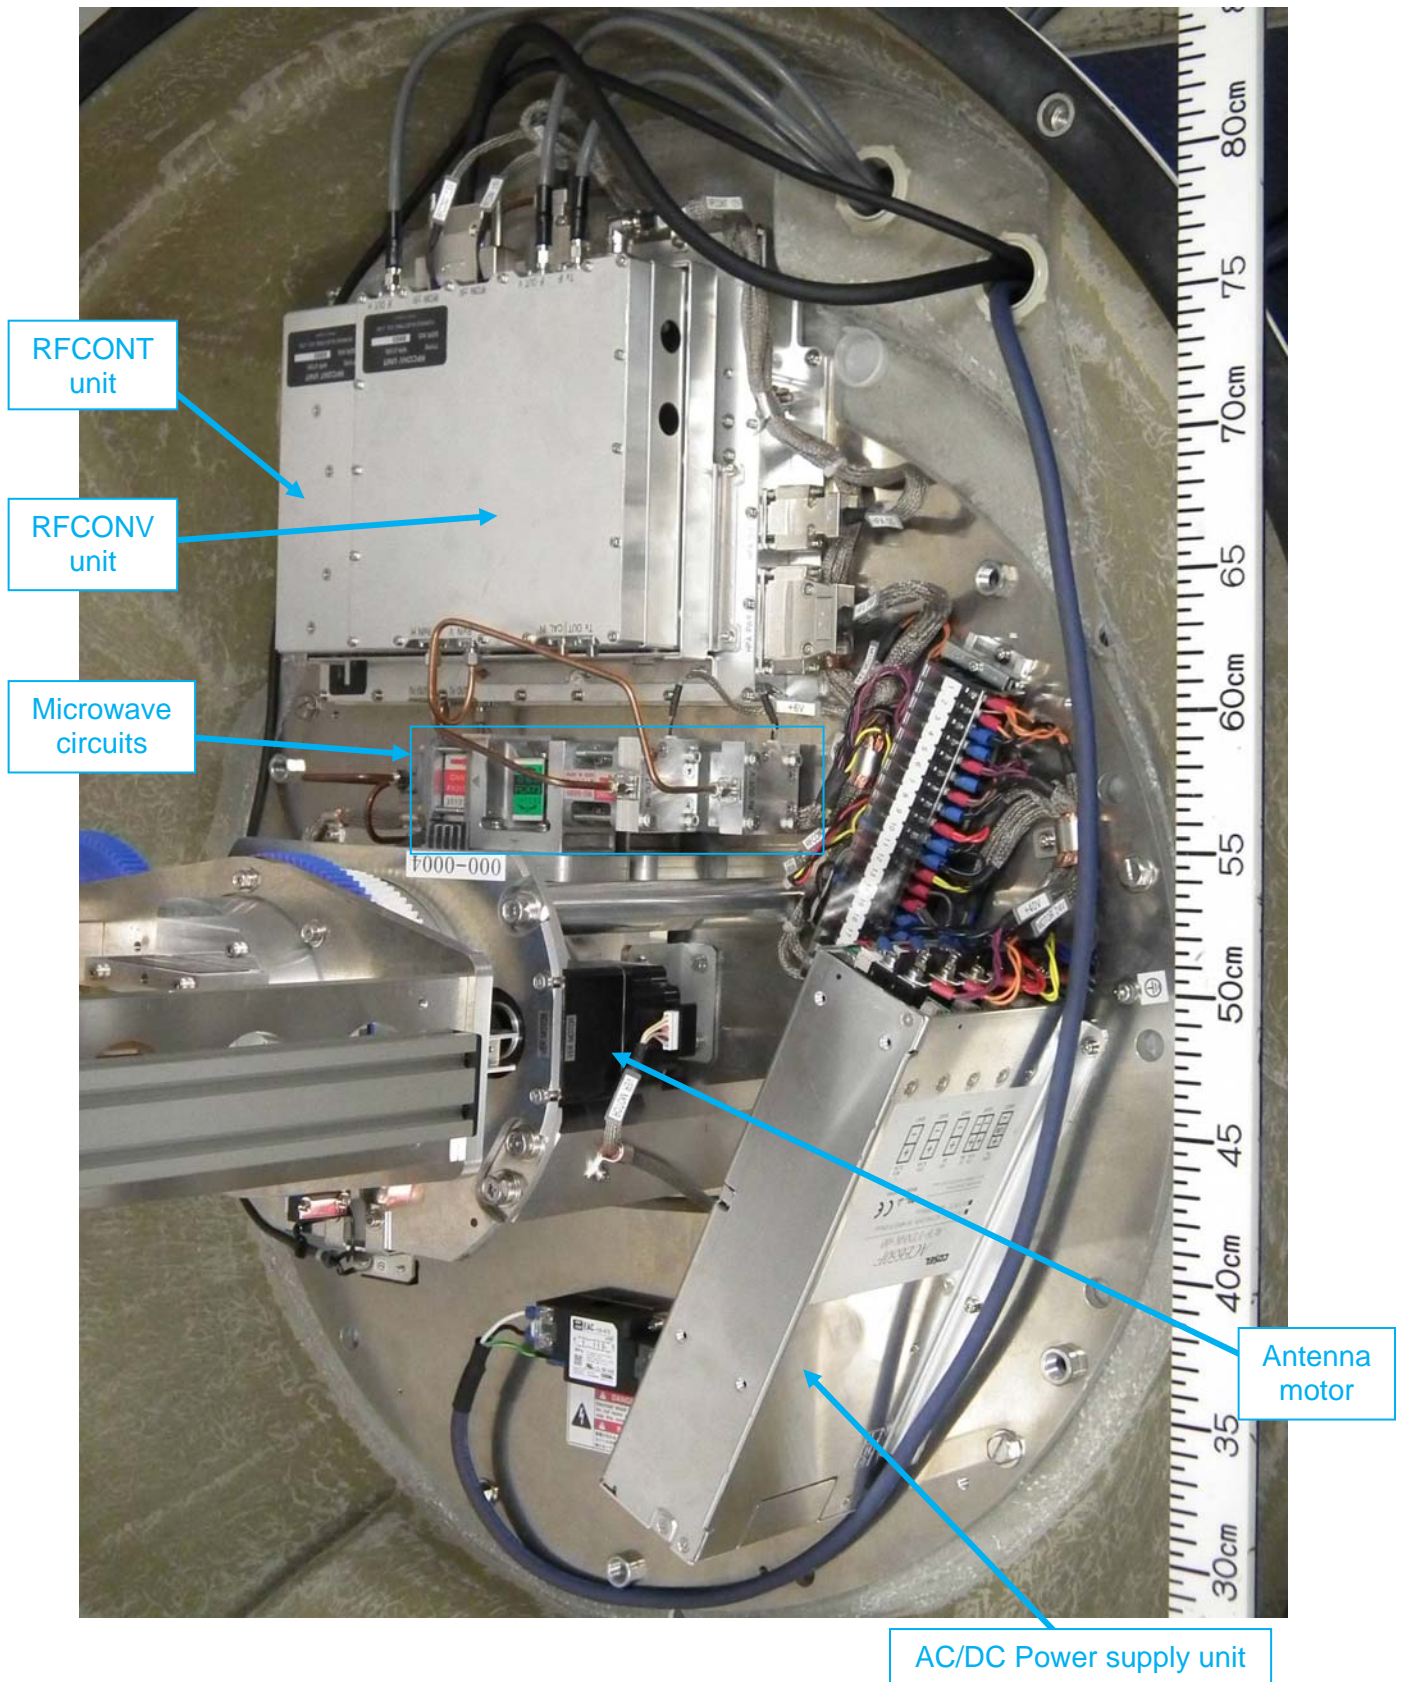

1 Antenna Unit WR-2100-ATU

1.1 Outside View

1.1.1 Front View

1.1.2 Right Side View

1.1.3 Rear View (showing ID and Warning Labels)

Warning Labels

ID Label

1.1.4 Left Side View

1.1.5 ID Label (Name Plate)

1.2 Inside View

1.2.1 Front View (with Top cover (radome) opened, showing dish antenna (left))

1.2.2 Right Side View

1.2.3 Rear View

1.2.4 Left Side View

1.2.5 Antenna Unit – Front View

1.2.6 Antenna Unit – Rear View

1.2.7 Front Lower View

1.2.8 Right Lower View

1.2.9 Rear Lower View

1.2.10 Left Lower View

2 Signal Processing Unit WR-2100-SPU

2.1 Outside View

2.1.1 Front View (showing ID and Warning Labels, and Box Cool Unit (heat dissipator))

2.1.2 Right Side View

2.1.3 Rear View

2.1.4 Left Side View

2.1.5 ID Label (Name Plate)

2.2 Inside View

2.2.1 Inside View (with Front lid opened)

2.2.2 Inside View

2.2.3 Inside View