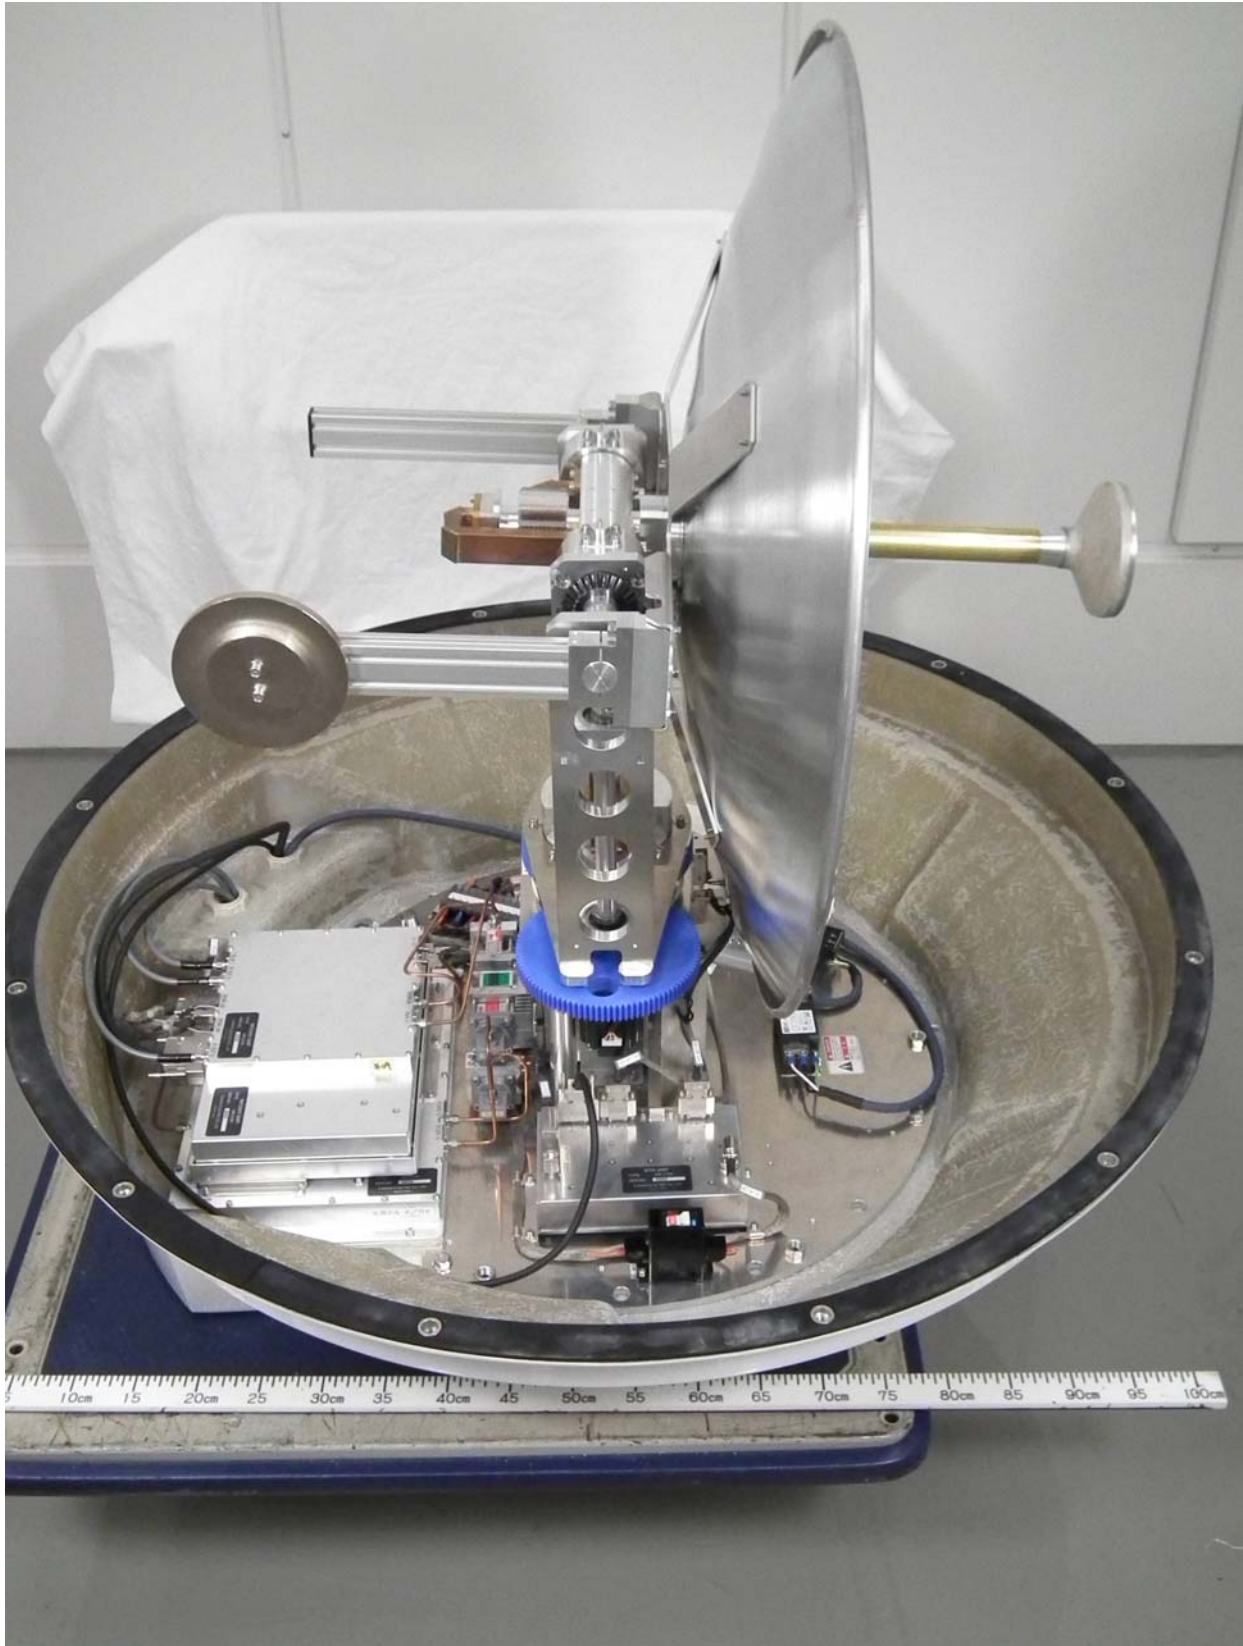

Photographs of the Weather Radar WR-2100

Table of Contents

1 Antenna Unit WR-2100-ATU	2
1.1 Outside View	2
1.2 Inside View	7
2 Signal Processing Unit WR-2100-SPU	17
2.1 Outside View	17
2.2 Inside View	22

1.1.5 ID Label (Name Plate)

1.2 Inside View

1.2.1 Front View (with Top cover (radome) opened, showing dish antenna (left))

1.2.2 Right Side View

1.2.3 Rear View

1.2.4 Left Side View

1.2.5 Antenna Unit – Front View

1.2.6 Antenna Unit – Rear View

1.2.7 Front Lower View

1.2.8 Right Lower View

1.2.9 Rear Lower View

1.2.10 Left Lower View

2 Signal Processing Unit WR-2100-SPU

2.1 Outside View

2.1.1 Front View (showing ID and Warning Labels, and Box Cool Unit (heat dissipator))