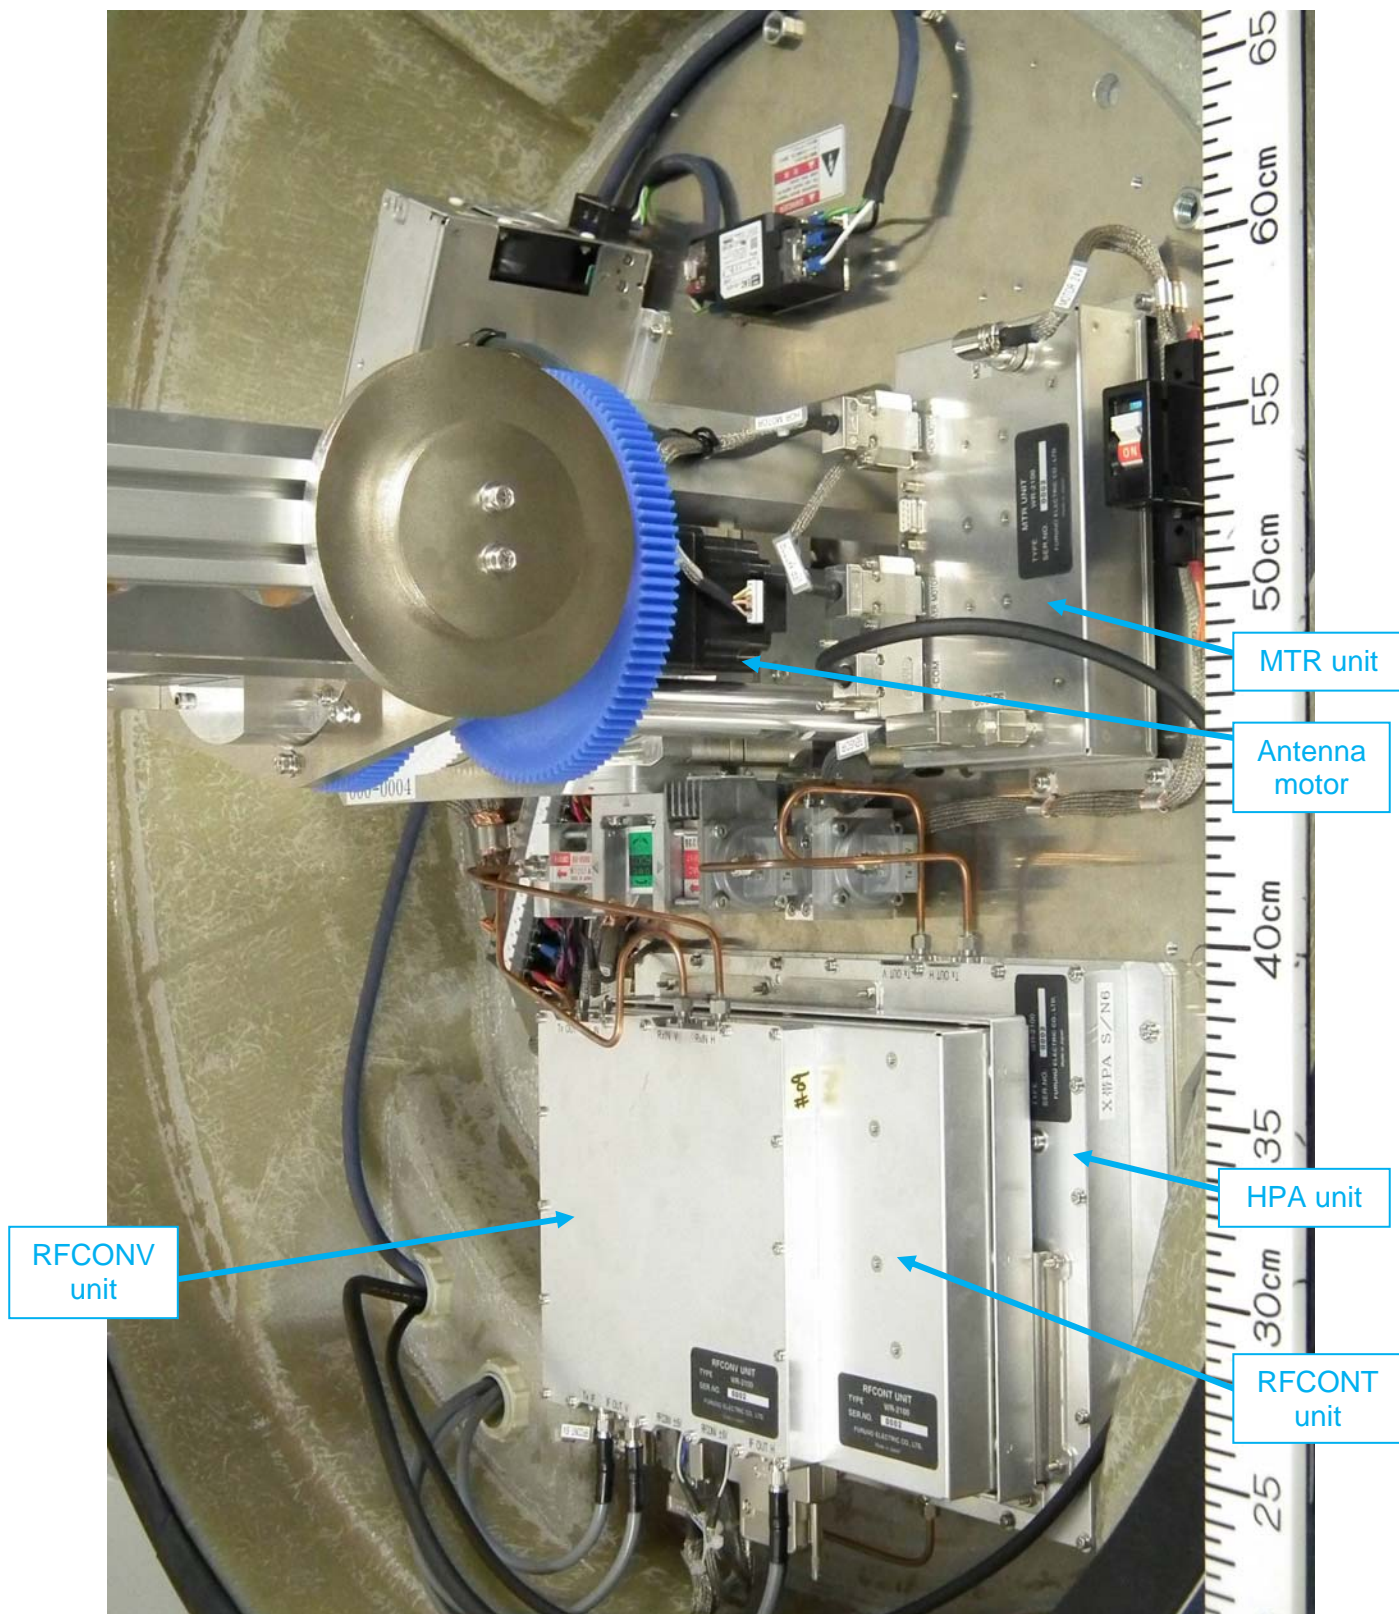

1.2.6 Antenna Unit – Rear View

1.2.7 Front Lower View

1.2.8 Right Lower View

1.2.9 Rear Lower View

1.2.10 Left Lower View

2 Signal Processing Unit WR-2100-SPU

2.1 Outside View

2.1.1 Front View (showing ID and Warning Labels, and Box Cool Unit (heat dissipator))

2.1.2 Right Side View

2.1.3 Rear View

2.1.4 Left Side View

2.1.5 ID Label (Name Plate)

2.2 Inside View

2.2.1 Inside View (with Front lid opened)

2.2.2 Inside View

2.2.3 Inside View