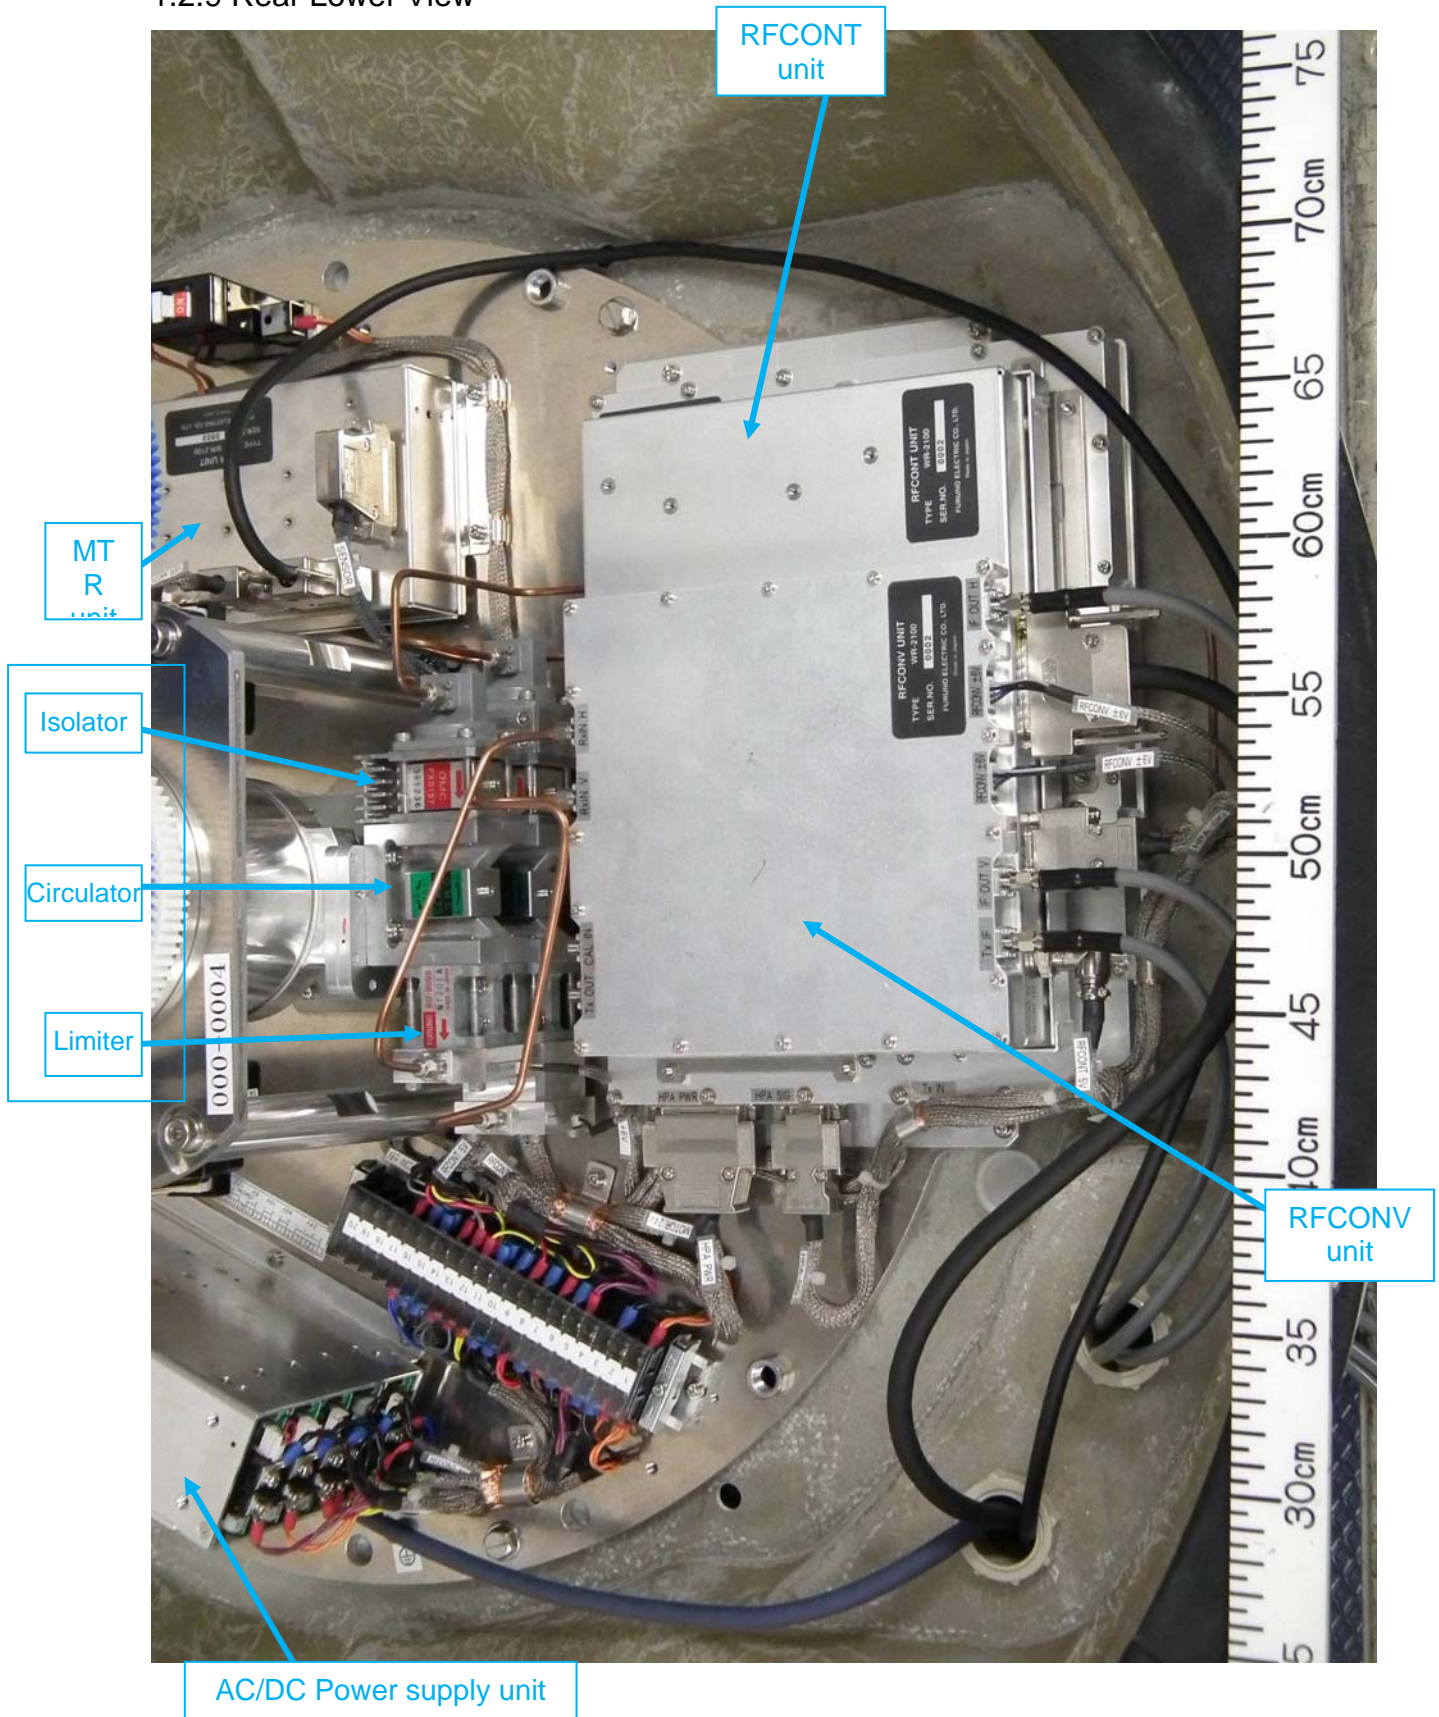

1.2.6 Antenna Unit – Rear View

1.2.7 Front Lower View

1.2.8 Right Lower View

1.2.9 Rear Lower View

1.2.10 Left Lower View

2 Signal Processing Unit WR-2100-SPU

2.1 Outside View

2.1.1 Front View (showing ID and Warning Labels, and Box Cool Unit (heat dissipator))

2.1.2 Right Side View

2.1.3 Rear View

2.1.4 Left Side View

2.1.5 ID Label (Name Plate)

2.2 Inside View

2.2.1 Inside View (with Front lid opened)

2.2.2 Inside View

2.2.3 Inside View

2.2.4 Inside View

2.2.5 Inside of Box Cool Unit (heat dissipator)

2.2.6 Outside of Box Cool Unit