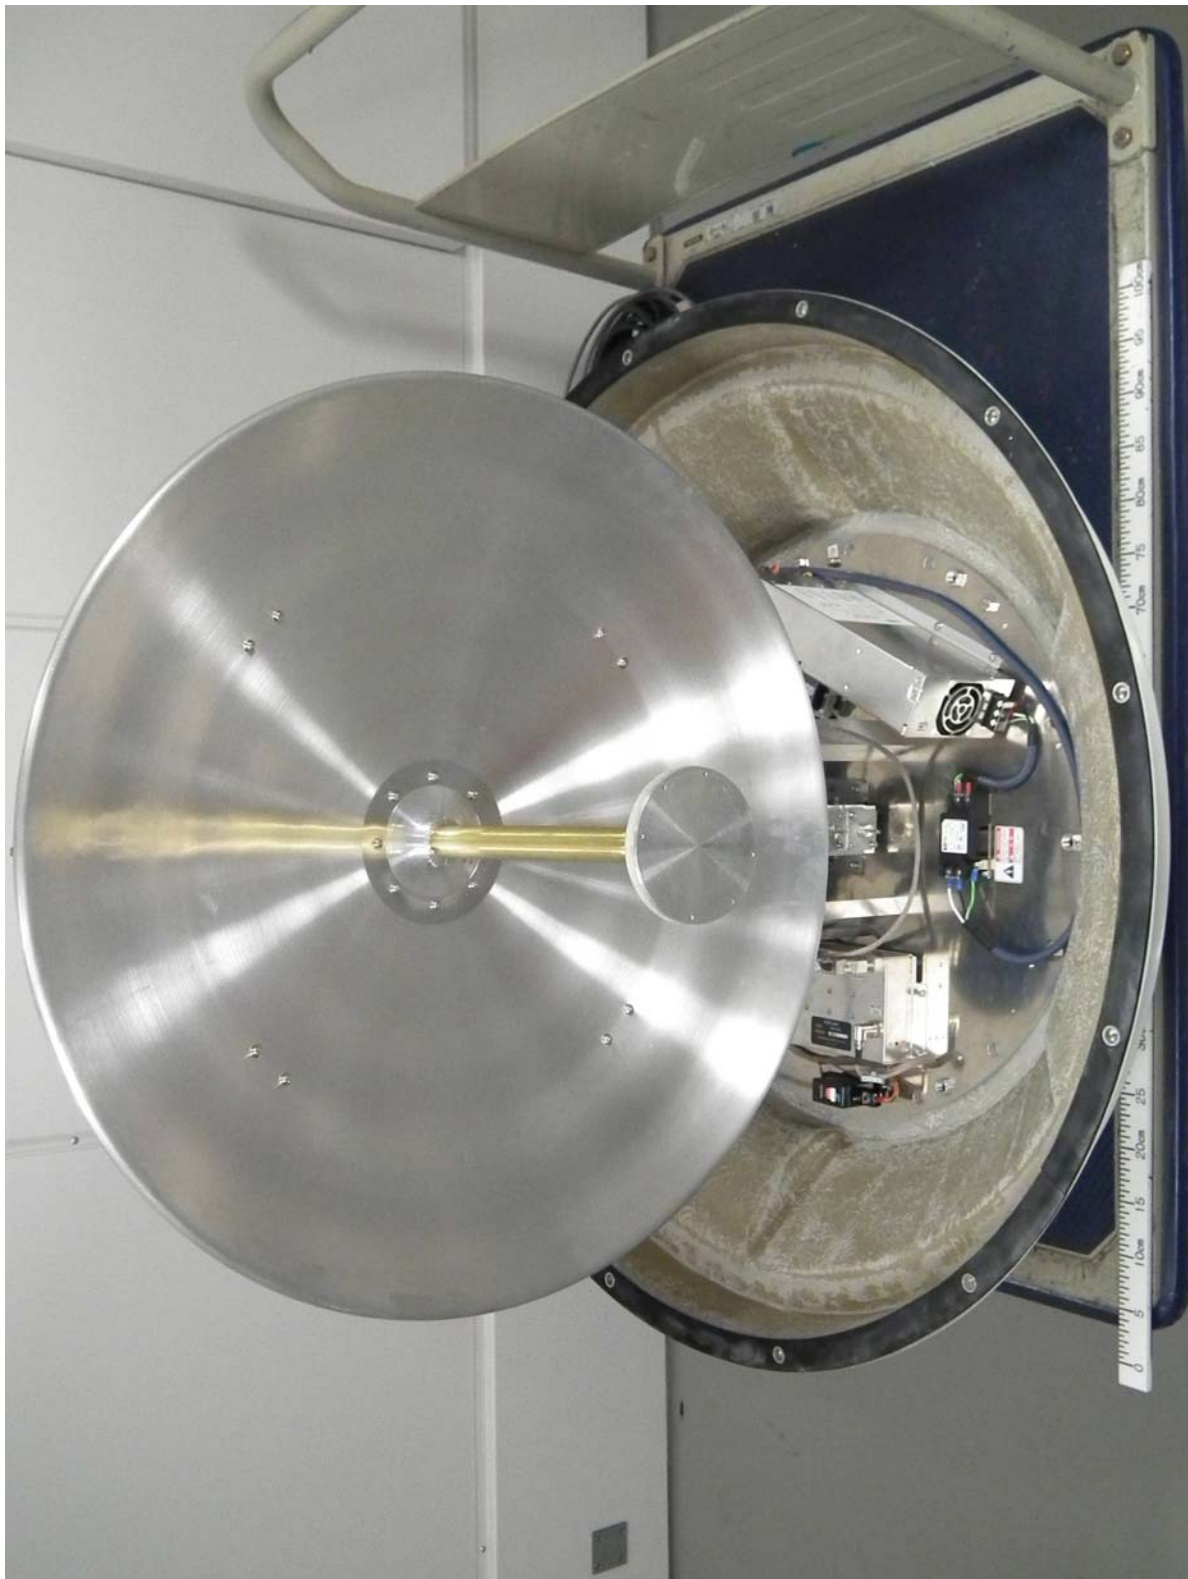

Photographs of the Weather Radar WR-2100

Table of Contents

1 Antenna Unit WR-2100-ATU	2
1.1 Outside View	2
1.2 Inside View	7
2 Signal Processing Unit WR-2100-SPU	17
2.1 Outside View	17
2.2 Inside View	22

1 Antenna Unit WR-2100-ATU

1.1 Outside View

1.1.1 Front View

1.1.2 Right Side View

1.1.3 Rear View (showing ID and Warning Labels)

Warning Labels

ID Label

1.1.4 Left Side View

1.1.5 ID Label (Name Plate)

1.2 Inside View

1.2.1 Front View (with Top cover (radome) opened, showing dish antenna (left))

1.2.2 Right Side View

1.2.3 Rear View

1.2.4 Left Side View

1.2.5 Antenna Unit – Front View