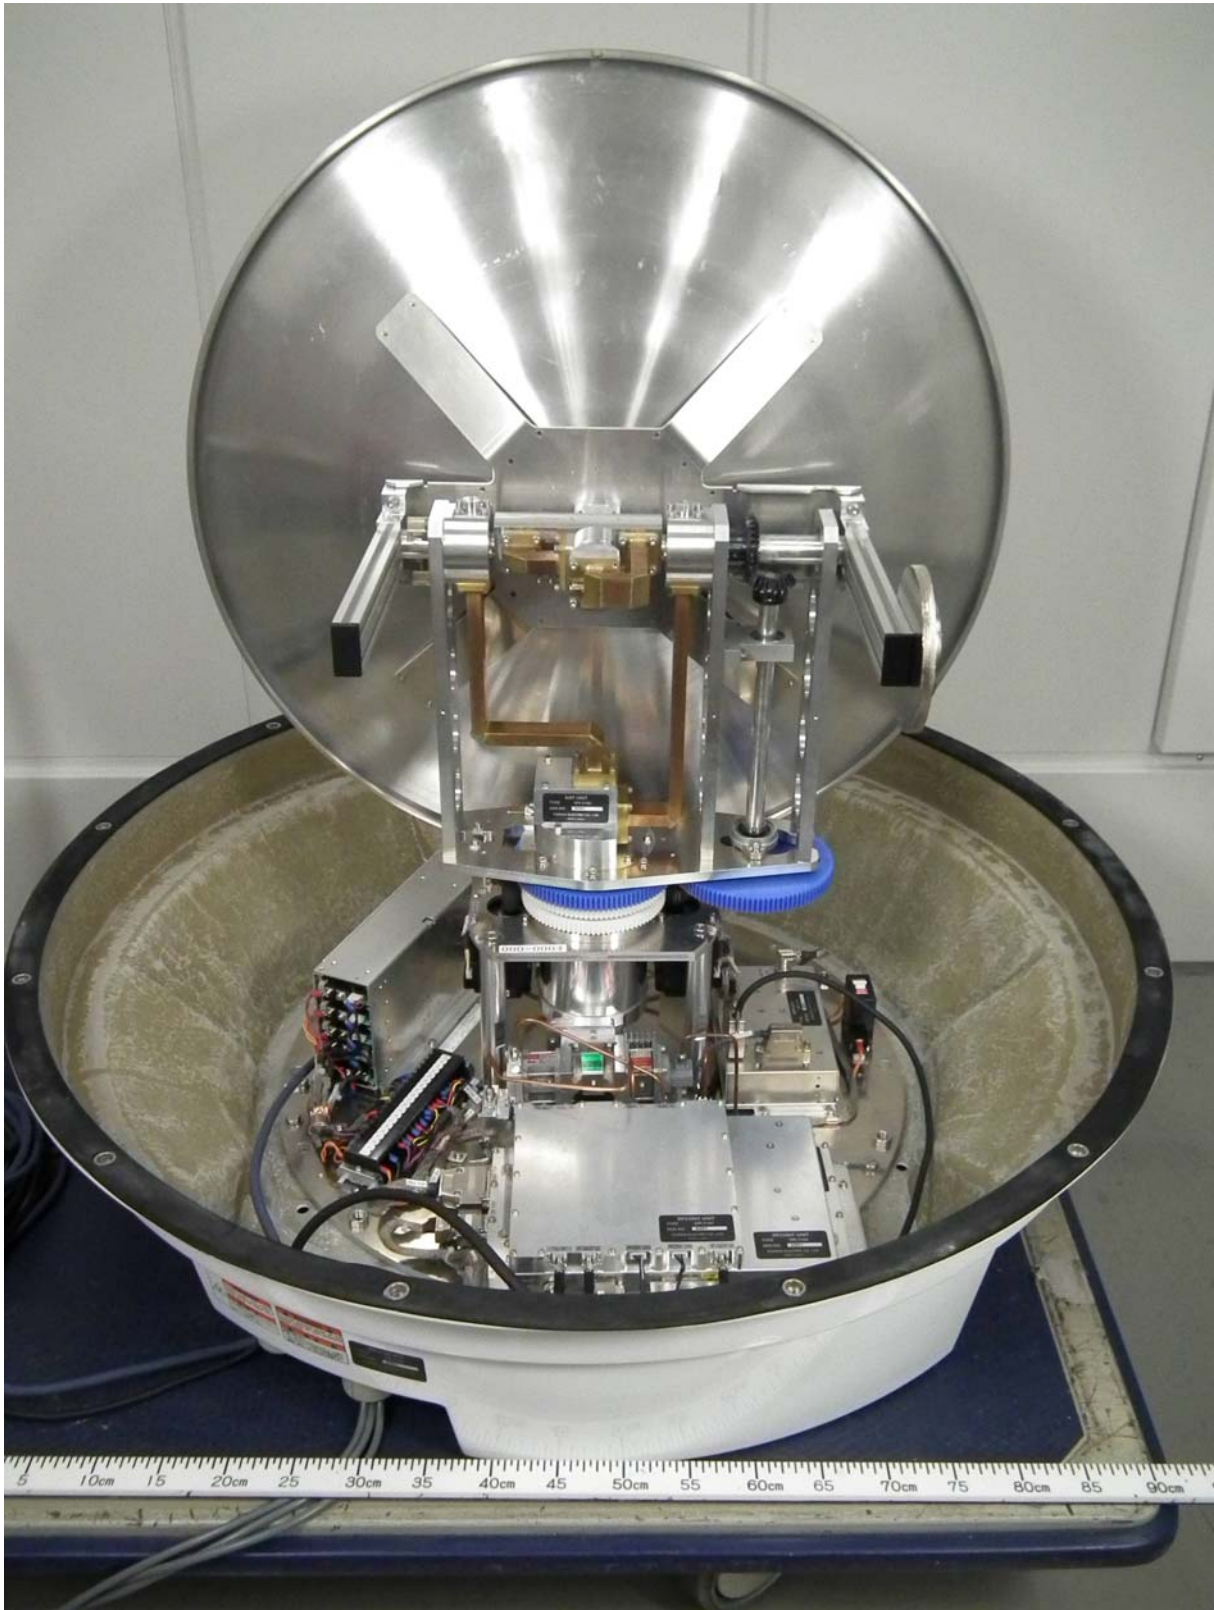

Photographs of the Weather Radar WR-2100

Table of Contents

1 Antenna Unit WR-2100-ATU	2
1.1 Outside View	2
1.2 Inside View	7
2 Signal Processing Unit WR-2100-SPU	17
2.1 Outside View	17
2.2 Inside View	22

1 Antenna Unit WR-2100-ATU

1.1 Outside View

1.1.1 Front View

1.1.2 Right Side View

1.1.3 Rear View (showing ID and Warning Labels)

Warning Labels

ID Label

1.1.4 Left Side View

1.1.5 ID Label (Name Plate)

1.2 Inside View

1.2.1 Front View (with Top cover (radome) opened, showing dish antenna (left))

1.2.2 Right Side View

1.2.3 Rear View

1.2.4 Left Side View

1.2.5 Antenna Unit – Front View

1.2.6 Antenna Unit – Rear View

1.2.7 Front Lower View

1.2.8 Right Lower View

1.2.9 Rear Lower View

1.2.10 Left Lower View

2 Signal Processing Unit WR-2100-SPU

2.1 Outside View

2.1.1 Front View (showing ID and Warning Labels, and Box Cool Unit (heat dissipator))