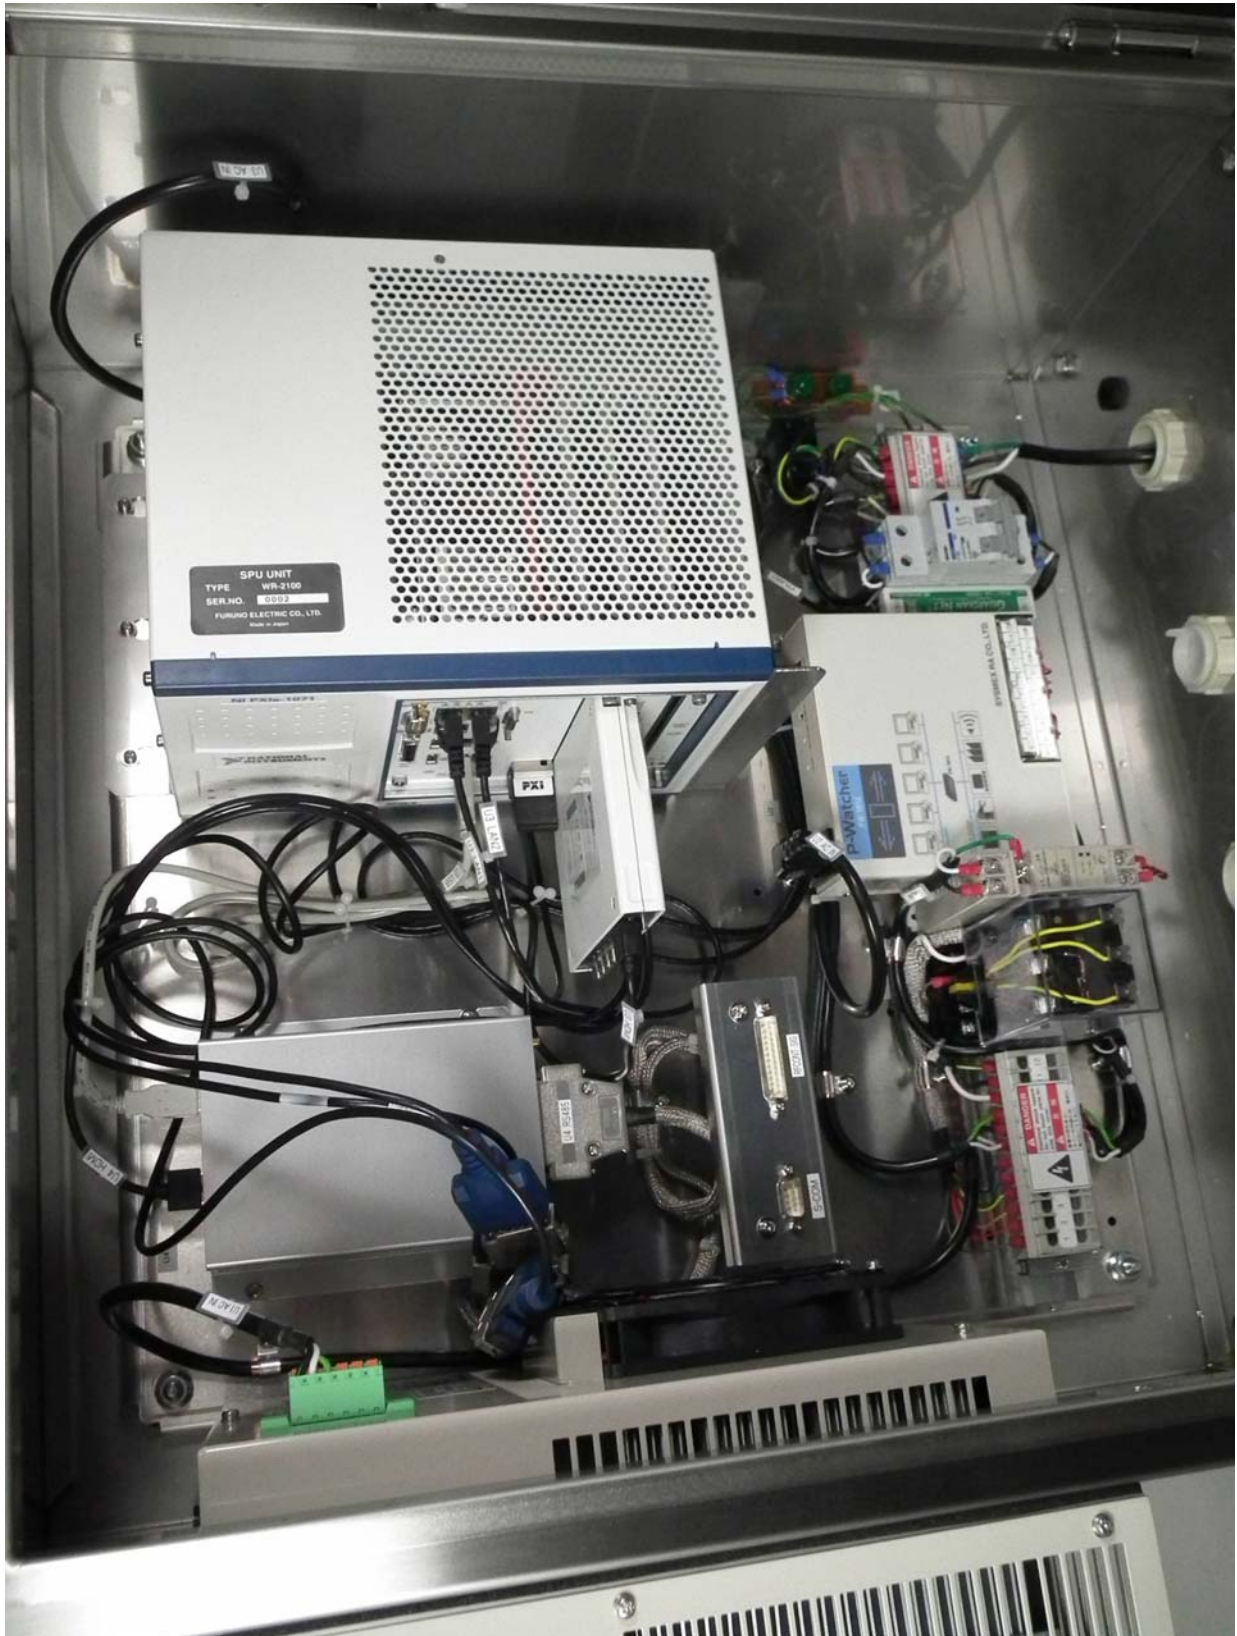

Photographs of the Weather Radar WR-2100

Table of Contents

1 Antenna Unit WR-2100-ATU	2
1.1 Outside View	2
1.2 Inside View	7
2 Signal Processing Unit WR-2100-SPU	17
2.1 Outside View	17
2.2 Inside View	22

1.2.6 Antenna Unit – Rear View

1.2.7 Front Lower View

1.2.8 Right Lower View

1.2.9 Rear Lower View

1.2.10 Left Lower View

2 Signal Processing Unit WR-2100-SPU

2.1 Outside View

2.1.1 Front View (showing ID and Warning Labels, and Box Cool Unit (heat dissipator))

2.1.2 Right Side View

2.1.3 Rear View

2.1.4 Left Side View

2.1.5 ID Label (Name Plate)

2.2 Inside View

2.2.1 Inside View (with Front lid opened)

2.2.2 Inside View

2.2.3 Inside View

2.2.4 Inside View

2.2.5 Inside of Box Cool Unit (heat dissipator)

2.2.6 Outside of Box Cool Unit