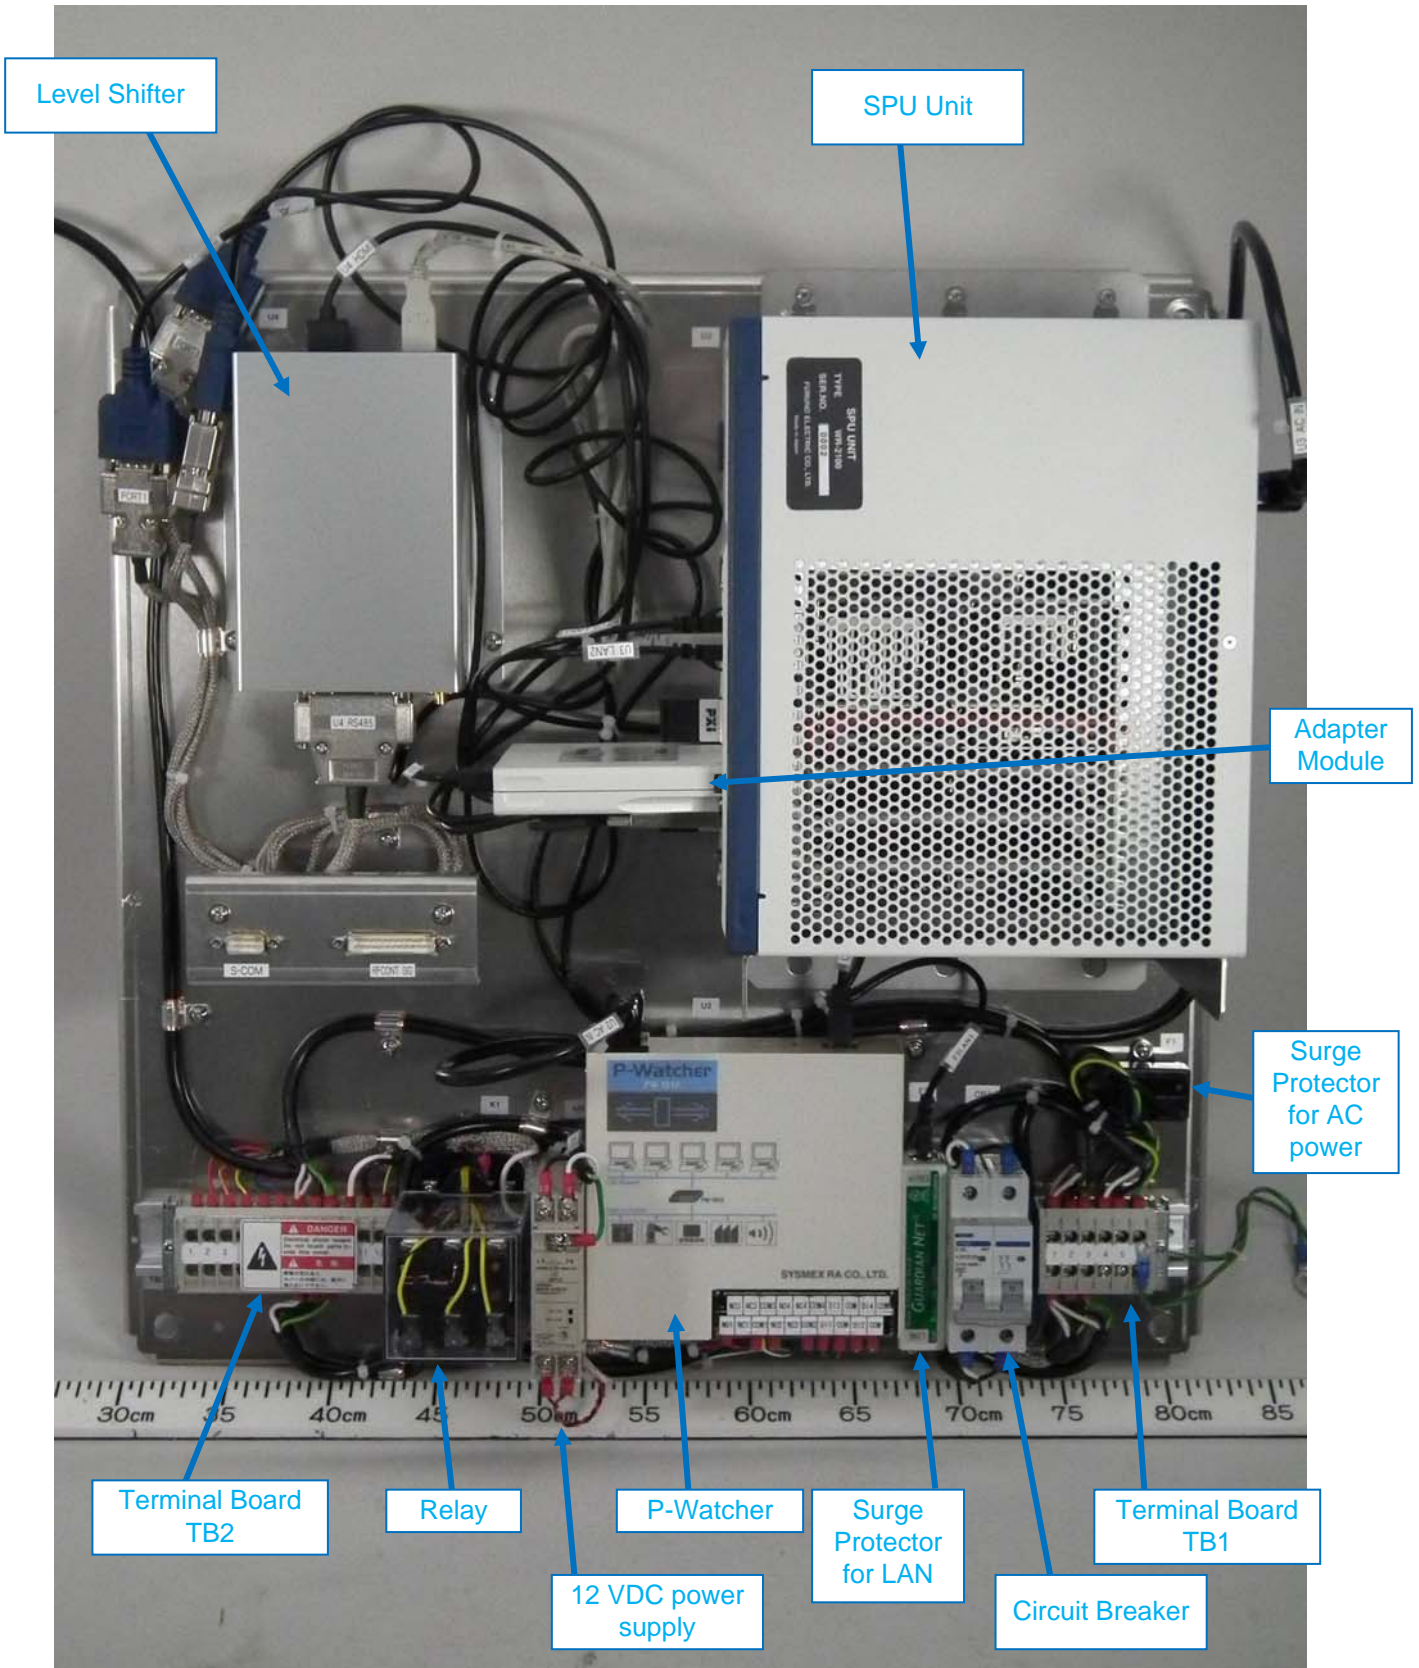

1.2.6 Antenna Unit – Rear View

1.2.7 Front Lower View

1.2.8 Right Lower View

1.2.9 Rear Lower View

1.2.10 Left Lower View

2 Signal Processing Unit WR-2100-SPU

2.1 Outside View

2.1.1 Front View (showing ID and Warning Labels, and Box Cool Unit (heat dissipator))

2.1.2 Right Side View

2.1.3 Rear View

2.1.4 Left Side View

2.1.5 ID Label (Name Plate)

2.2 Inside View

2.2.1 Inside View (with Front lid opened)

2.2.2 Inside View

2.2.3 Inside View

2.2.4 Inside View

2.2.5 Inside of Box Cool Unit (heat dissipator)

2.2.6 Outside of Box Cool Unit