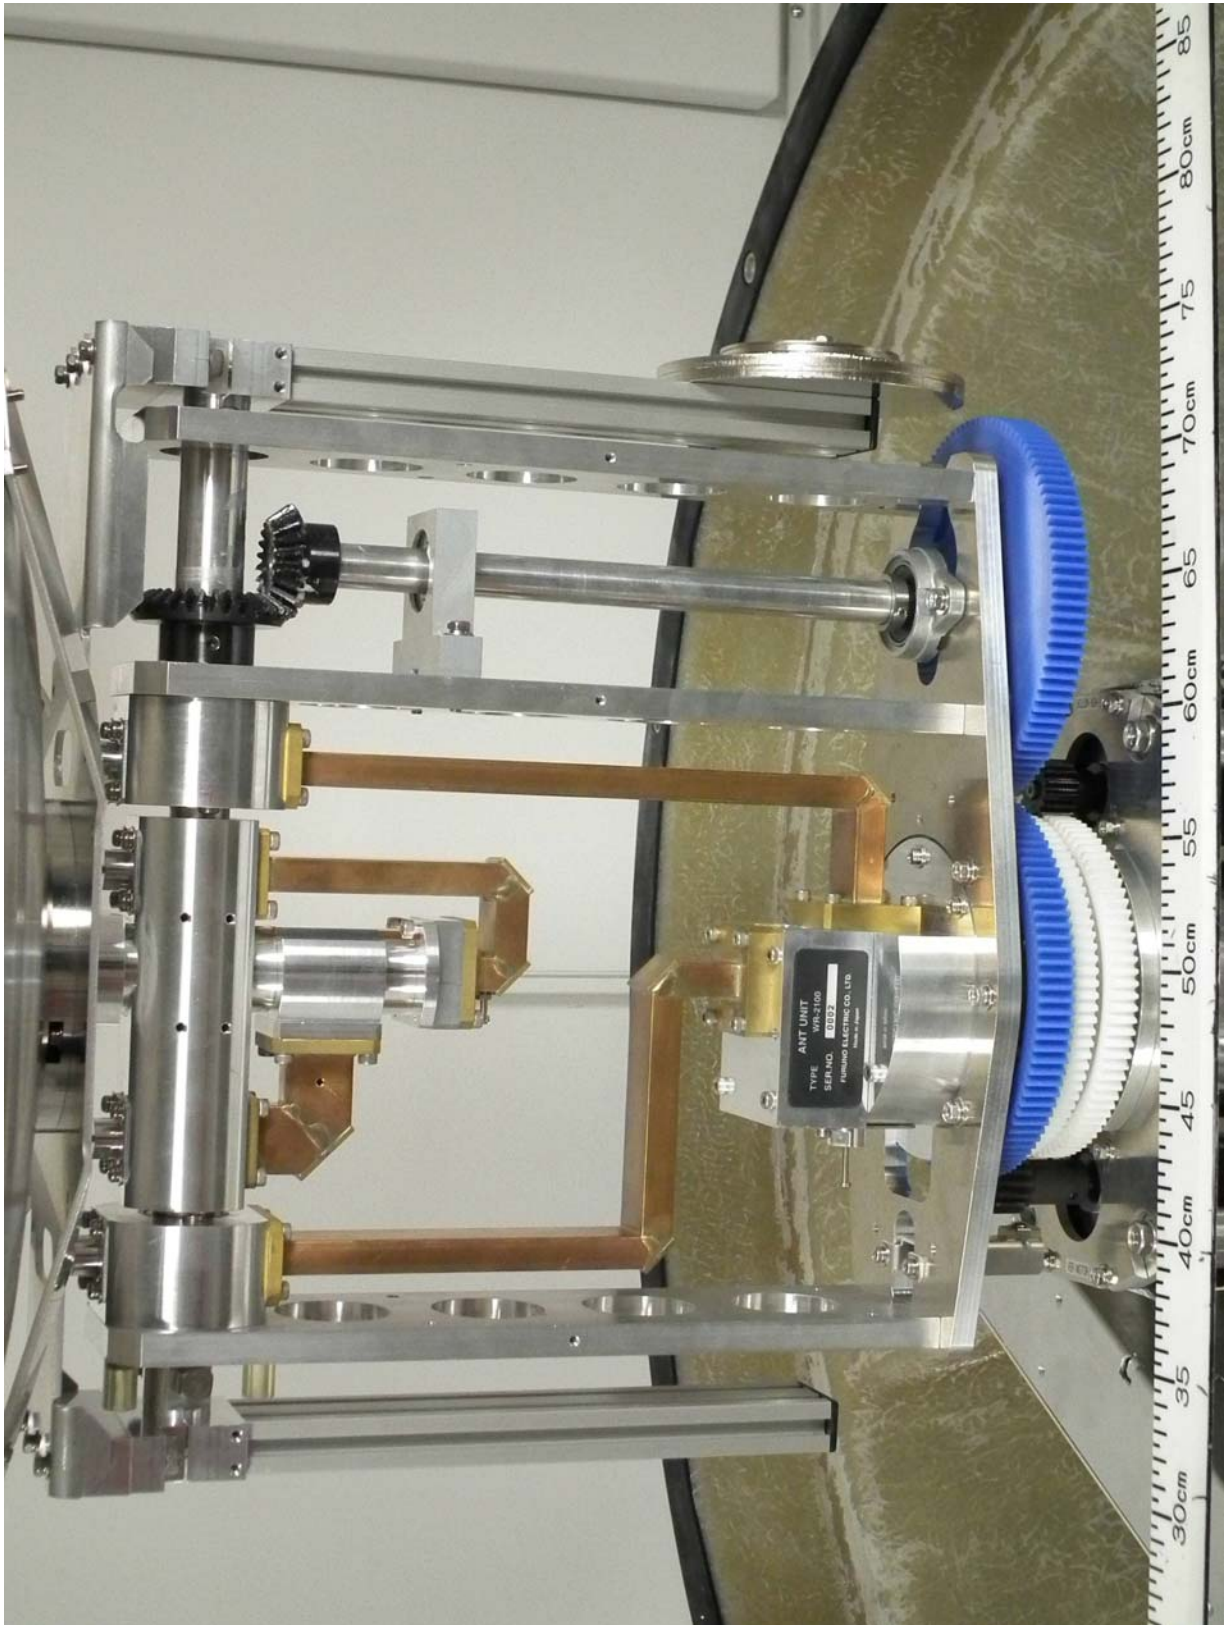

Photographs of the Weather Radar WR-2100

Table of Contents

1 Antenna Unit WR-2100-ATU	2
1.1 Outside View	2
1.2 Inside View	7
2 Signal Processing Unit WR-2100-SPU	17
2.1 Outside View	17
2.2 Inside View	22

1.1.5 ID Label (Name Plate)

1.2 Inside View

1.2.1 Front View (with Top cover (radome) opened, showing dish antenna (left))

1.2.2 Right Side View

1.2.3 Rear View

1.2.4 Left Side View

1.2.5 Antenna Unit – Front View