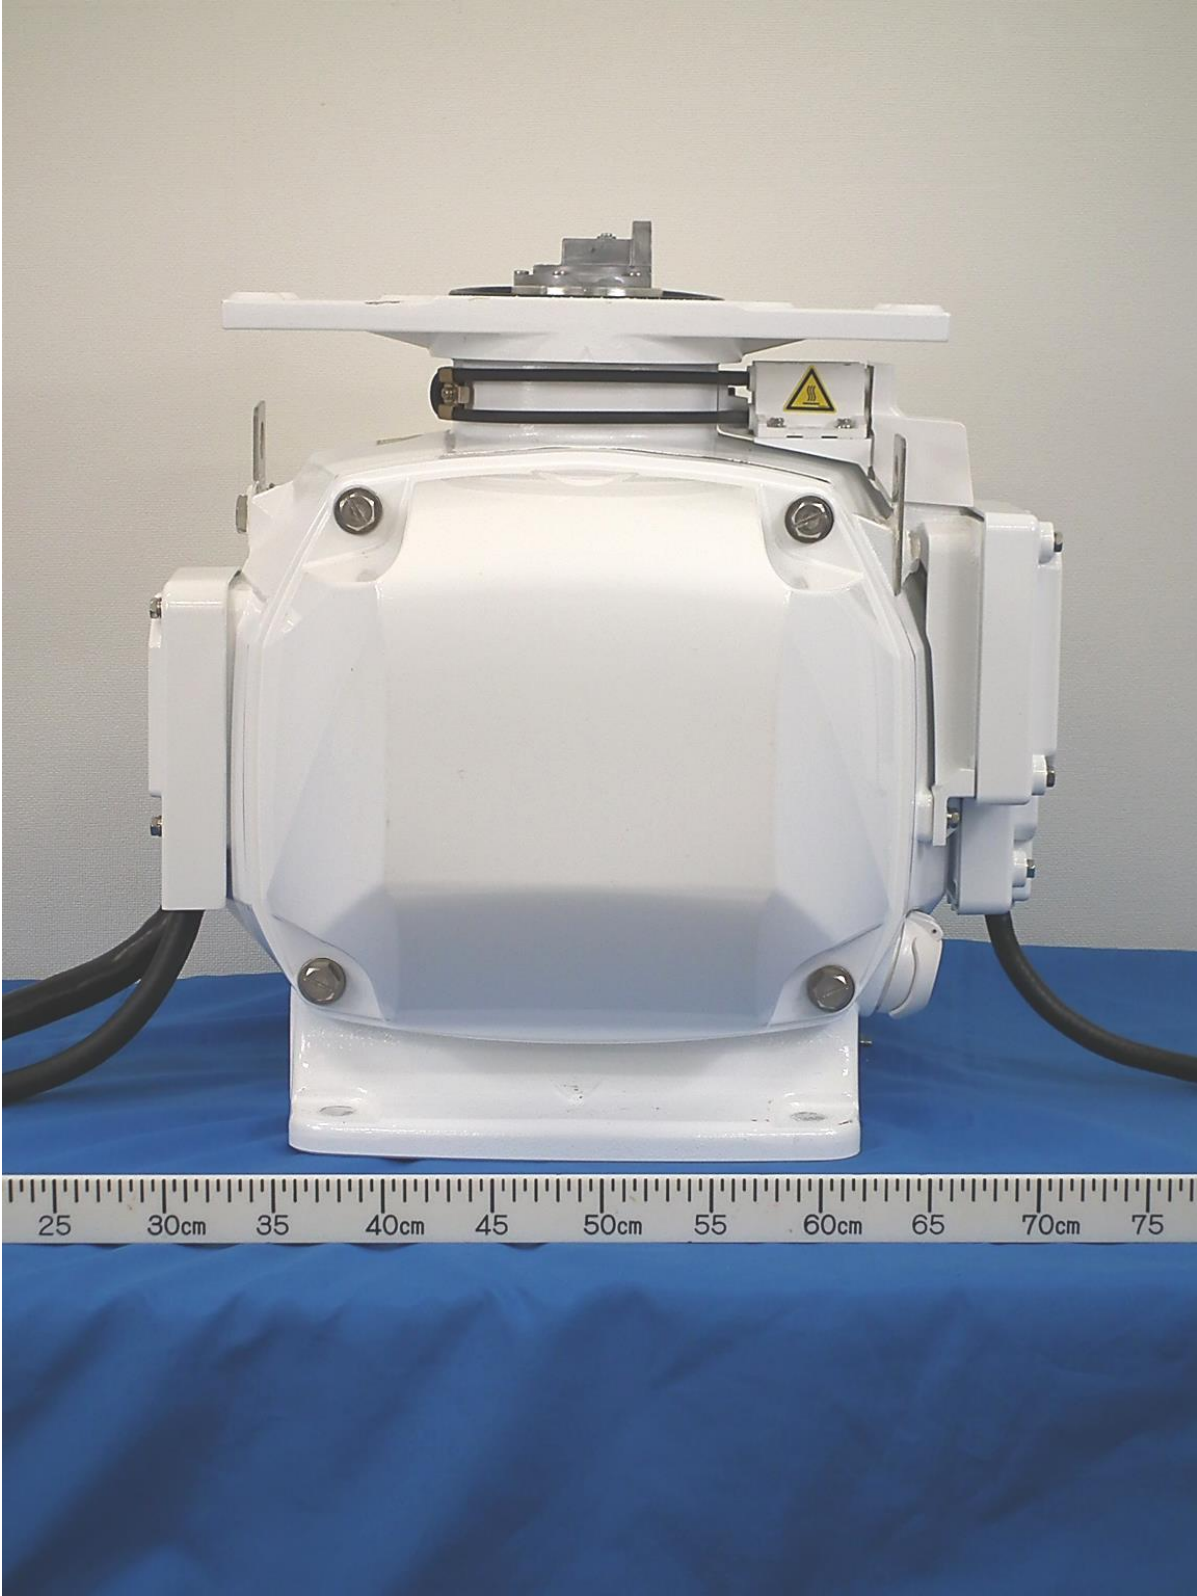

**Photographs of MARINE RADAR ANTENNA UNIT, RSB-146-132 for FAR-2028-MARK-2, FAR-3025****1. External view****1.1 MARINE RADAR ANTENNA UNIT****1.1.1 Front view (with ANTENNA RADIATOR XN12AF installed)**

1.1.2 Rear view (with ANTENNA RADIATOR XN12AF installed)

1.1.3 Front view

1.1.4 Rear view

1.1.5 Right view (with the ID Label attached at the base)

1.1.6 Left view

1.1.7 ID Label (Name plate)

End of text