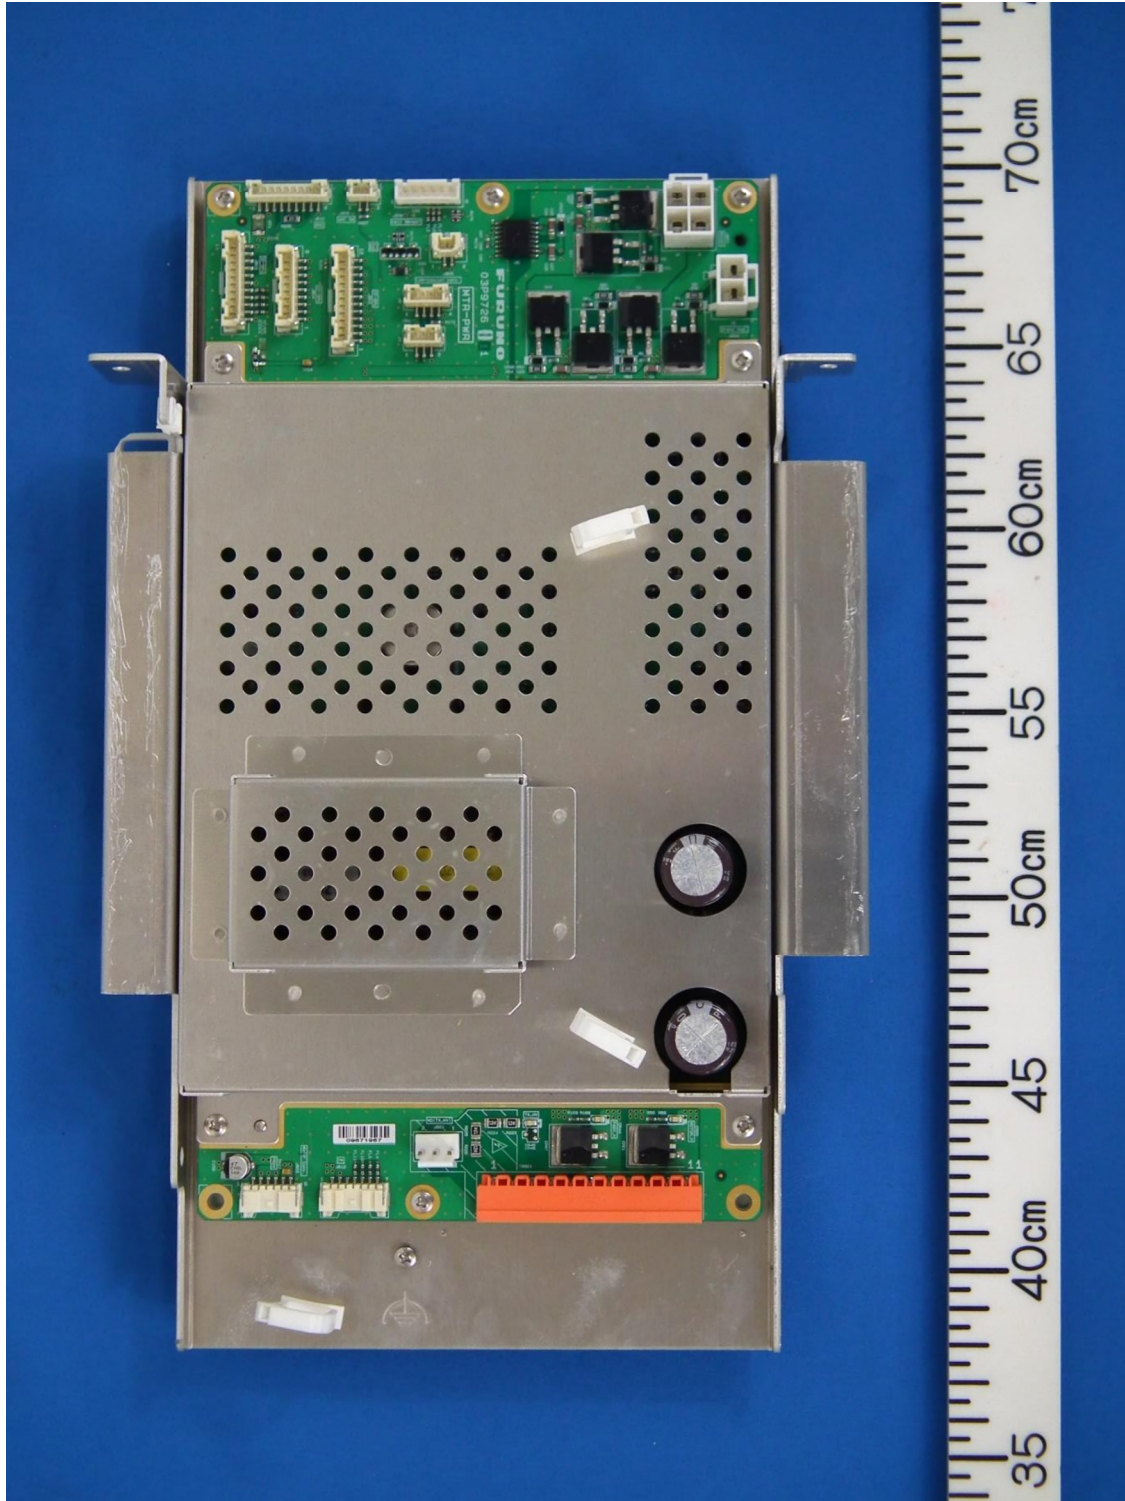

Photographs of MARINE RADAR ANTENNA UNIT, RSB-146-131 for FAR-2018-MARK-2, FAR-3015

1. Internal view

1.1 Scanner, RSB-146

1.1.1 Front view of RSB-146 (with the front cover removed, showing Motor)

1.1.2 Rear view of RSB-146

(with the rear cover removed, showing Transceiver RTR-131, MTR-PWR module, PM (X) module and the optional SUB-DISP module)

1.1.3 Rear view of RSB-146 (with Transceiver RTR-131 removed)

1.1.4 Rear view of RSB-146 (with the optional SUB-DISP module removed)

1.1.5 Rear view of RSB-146 (with MTR-PWR module removed)

1.1.6 Back of the rear cover (PM (X) module removed)

1.1.7 PM (X) module

1.1.8 PM (X) module (with the shielding cover removed, showing PM (X) board 03P9559)

1.1.9 MTR-PWR module

1.1.10 MTR-PWR module (with the shielding cover removed)

1.1.11 MTR-PWR module (removed from the base)

1.1.12 Optional SUB-DISP module

1.2 Transceiver RTR-131

1.2.1 Front view of RTR-131