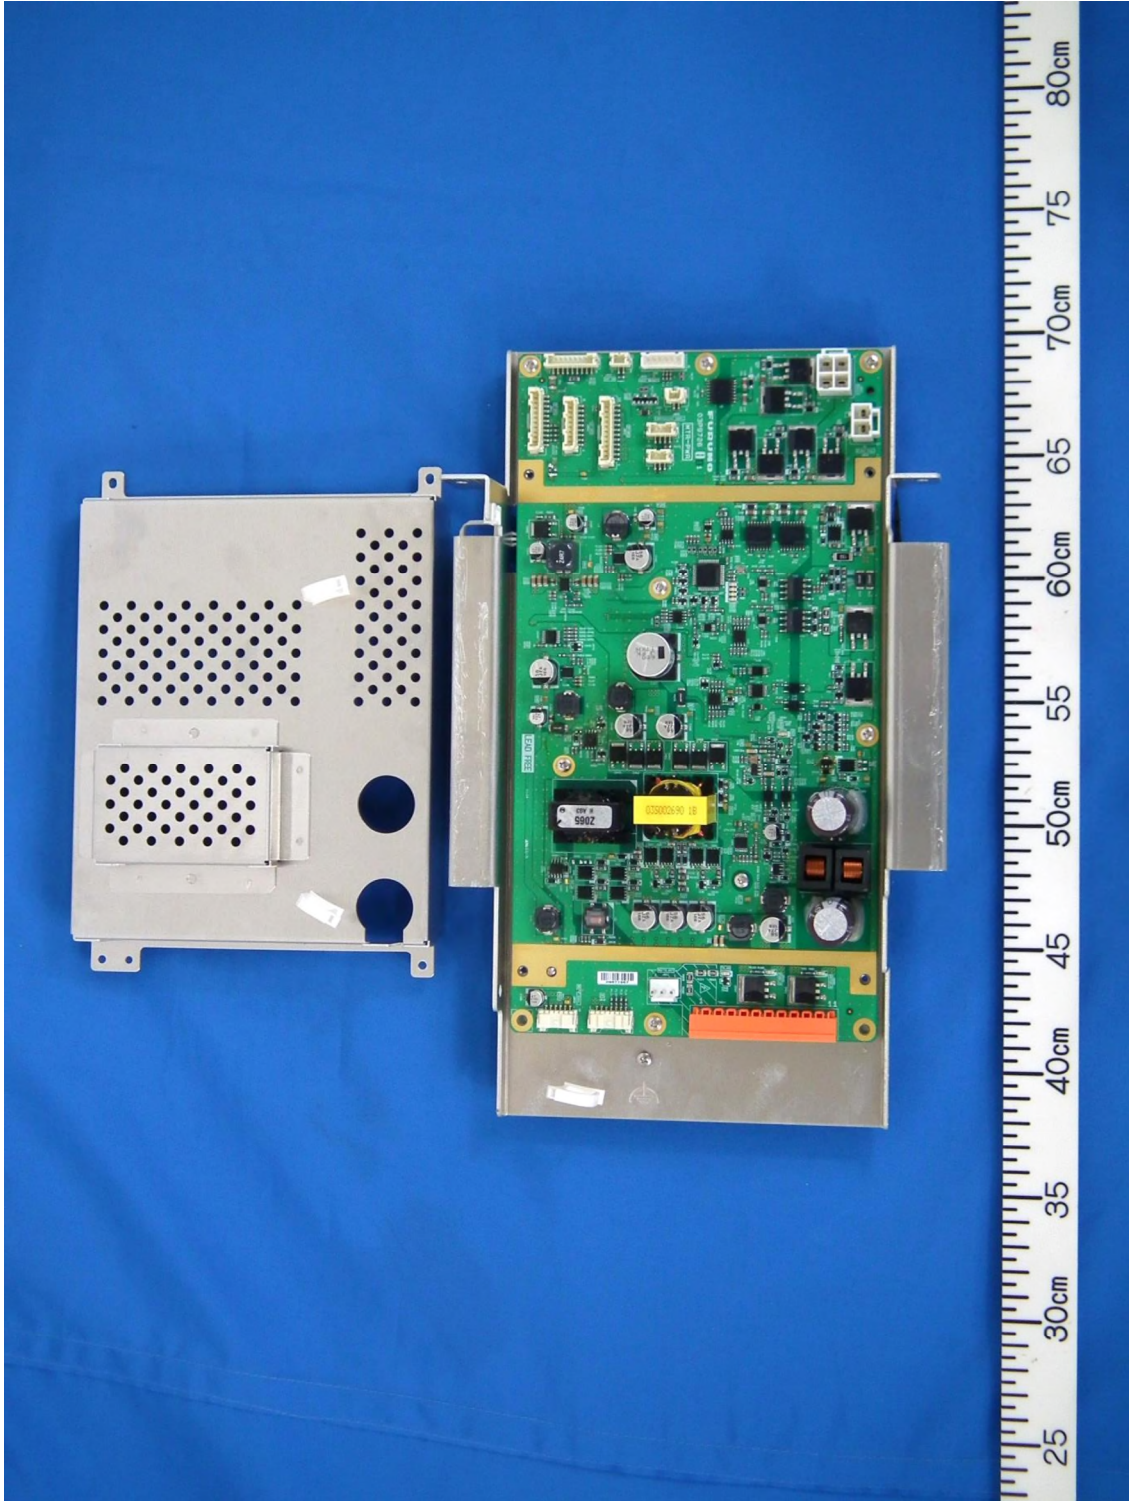

Photographs of MARINE RADAR ANTENNA UNIT, RSB-146-131 for FAR-2018-MARK-2, FAR-3015

1. Internal view

1.1 Scanner, RSB-146

1.1.1 Front view of RSB-146 (with the front cover removed, showing Motor)

1.1.2 Rear view of RSB-146

(with the rear cover removed, showing Transceiver RTR-131, MTR-PWR module, PM (X) module and the optional SUB-DISP module)

1.1.3 Rear view of RSB-146 (with Transceiver RTR-131 removed)

1.1.4 Rear view of RSB-146 (with the optional SUB-DISP module removed)

1.1.5 Rear view of RSB-146 (with MTR-PWR module removed)

1.1.6 Back of the rear cover (PM (X) module removed)

1.1.7 PM (X) module

1.1.8 PM (X) module (with the shielding cover removed, showing PM (X) board 03P9559)

1.1.9 MTR-PWR module

1.1.10 MTR-PWR module (with the shielding cover removed)

1.1.11 MTR-PWR module (removed from the base)

1.1.12 Optional SUB-DISP module

1.2 Transceiver RTR-131

1.2.1 Front view of RTR-131