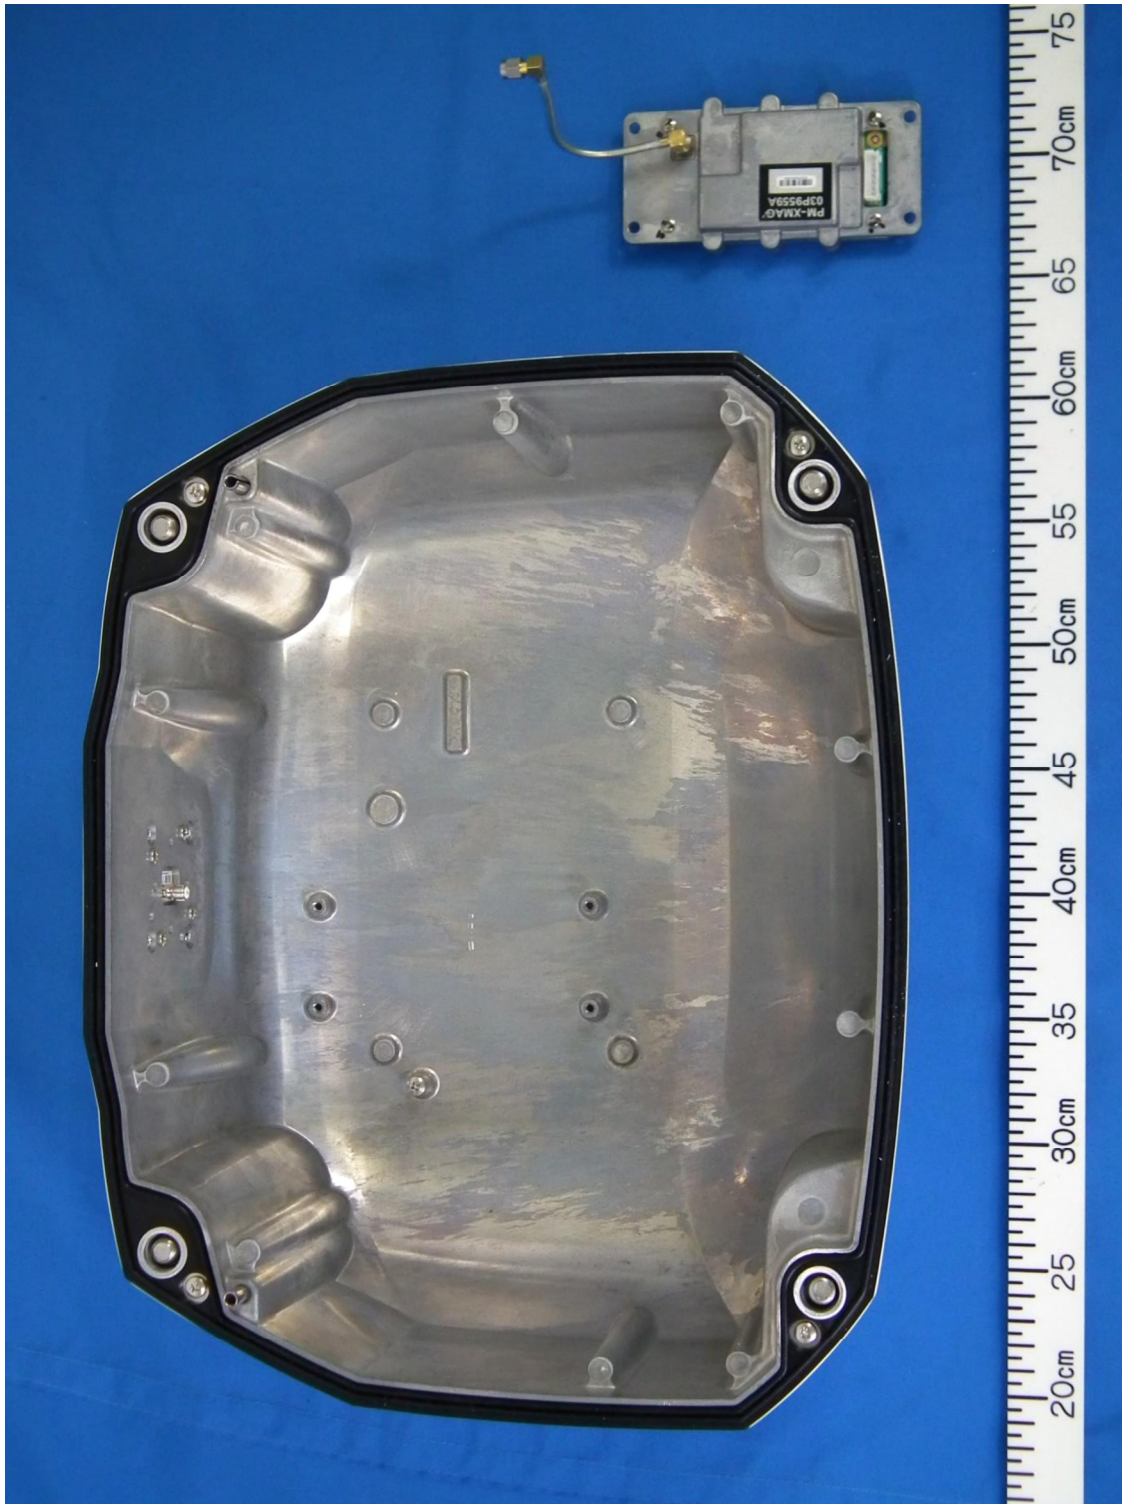

Photographs of MARINE RADAR ANTENNA UNIT, RSB-146-131 for FAR-2018-MARK-2, FAR-3015

1. Internal view

1.1 Scanner, RSB-146

1.1.1 Front view of RSB-146 (with the front cover removed, showing Motor)

1.1.2 Rear view of RSB-146

(with the rear cover removed, showing Transceiver RTR-131, MTR-PWR module, PM (X) module and the optional SUB-DISP module)

1.1.3 Rear view of RSB-146 (with Transceiver RTR-131 removed)

1.1.4 Rear view of RSB-146 (with the optional SUB-DISP module removed)

1.1.5 Rear view of RSB-146 (with MTR-PWR module removed)

1.1.6 Back of the rear cover (PM (X) module removed)

1.1.7 PM (X) module

1.1.8 PM (X) module (with the shielding cover removed, showing PM (X) board 03P9559)