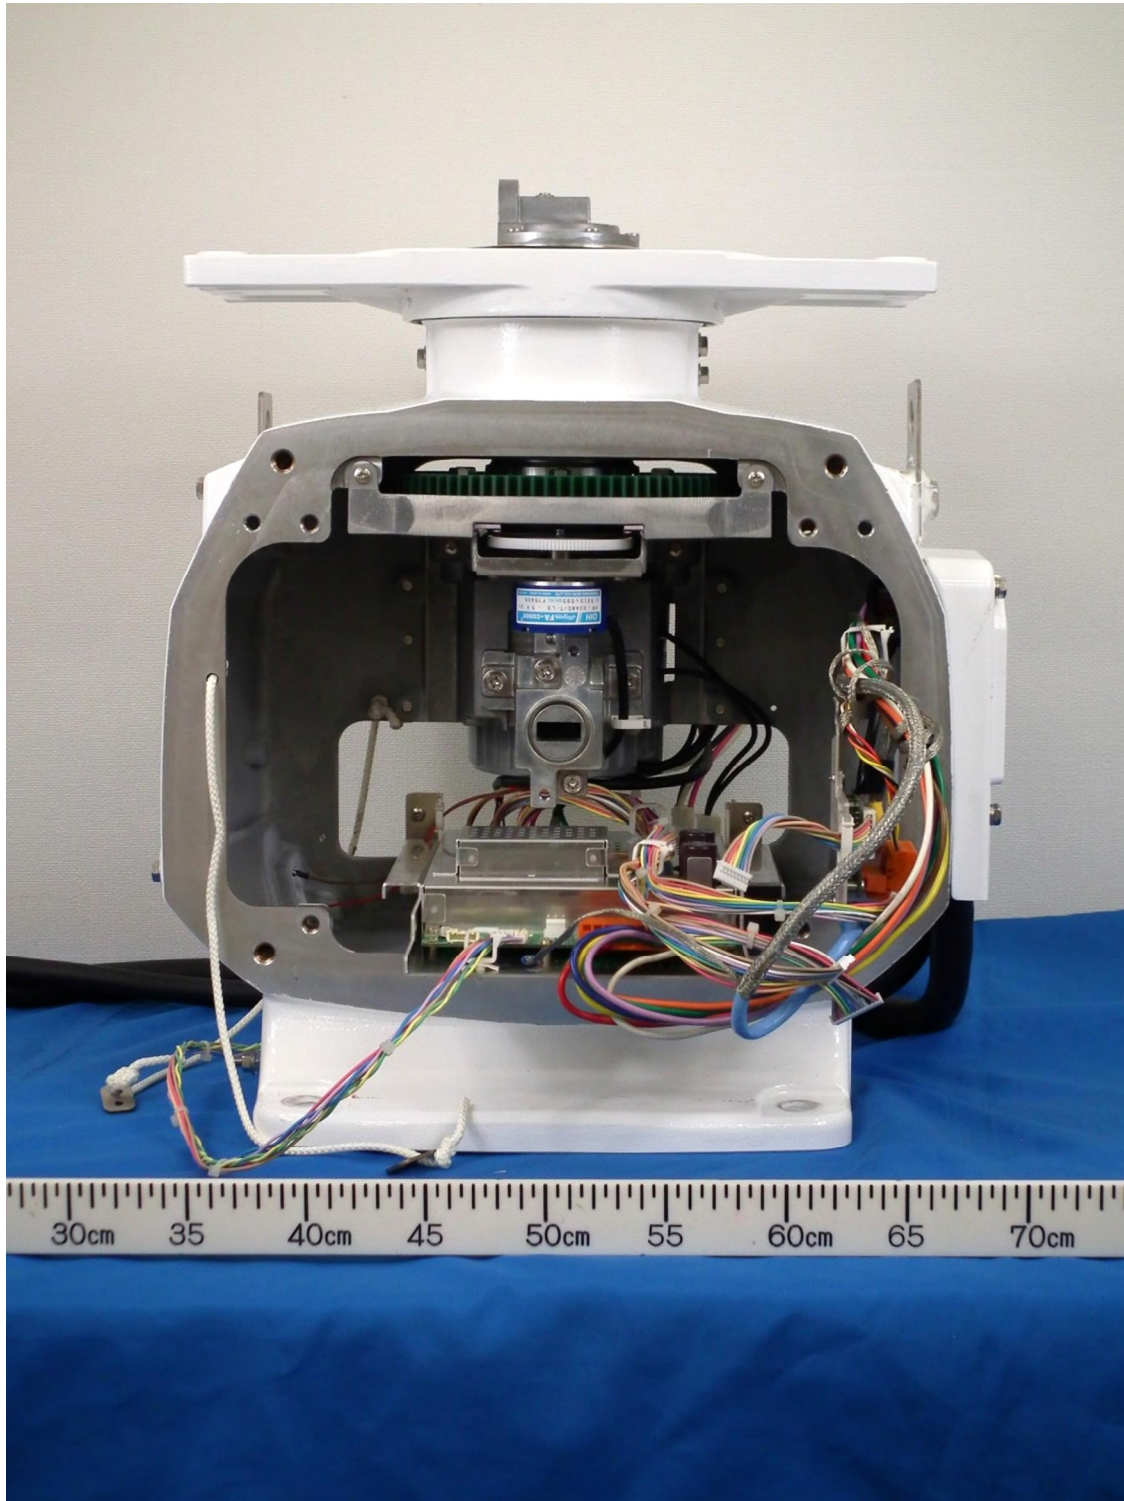

Photographs of MARINE RADAR ANTENNA UNIT, RSB-146-131 for FAR-2018-MARK-2, FAR-3015

1. Internal view

1.1 Scanner, RSB-146

1.1.1 Front view of RSB-146 (with the front cover removed, showing Motor)

1.1.2 Rear view of RSB-146

(with the rear cover removed, showing Transceiver RTR-131, MTR-PWR module, PM (X) module and the optional SUB-DISP module)

1.1.3 Rear view of RSB-146 (with Transceiver RTR-131 removed)

1.1.4 Rear view of RSB-146 (with the optional SUB-DISP module removed)

1.1.5 Rear view of RSB-146 (with MTR-PWR module removed)

1.1.6 Back of the rear cover (PM (X) module removed)

1.1.7 PM (X) module

1.1.8 PM (X) module (with the shielding cover removed, showing PM (X) board 03P9559)