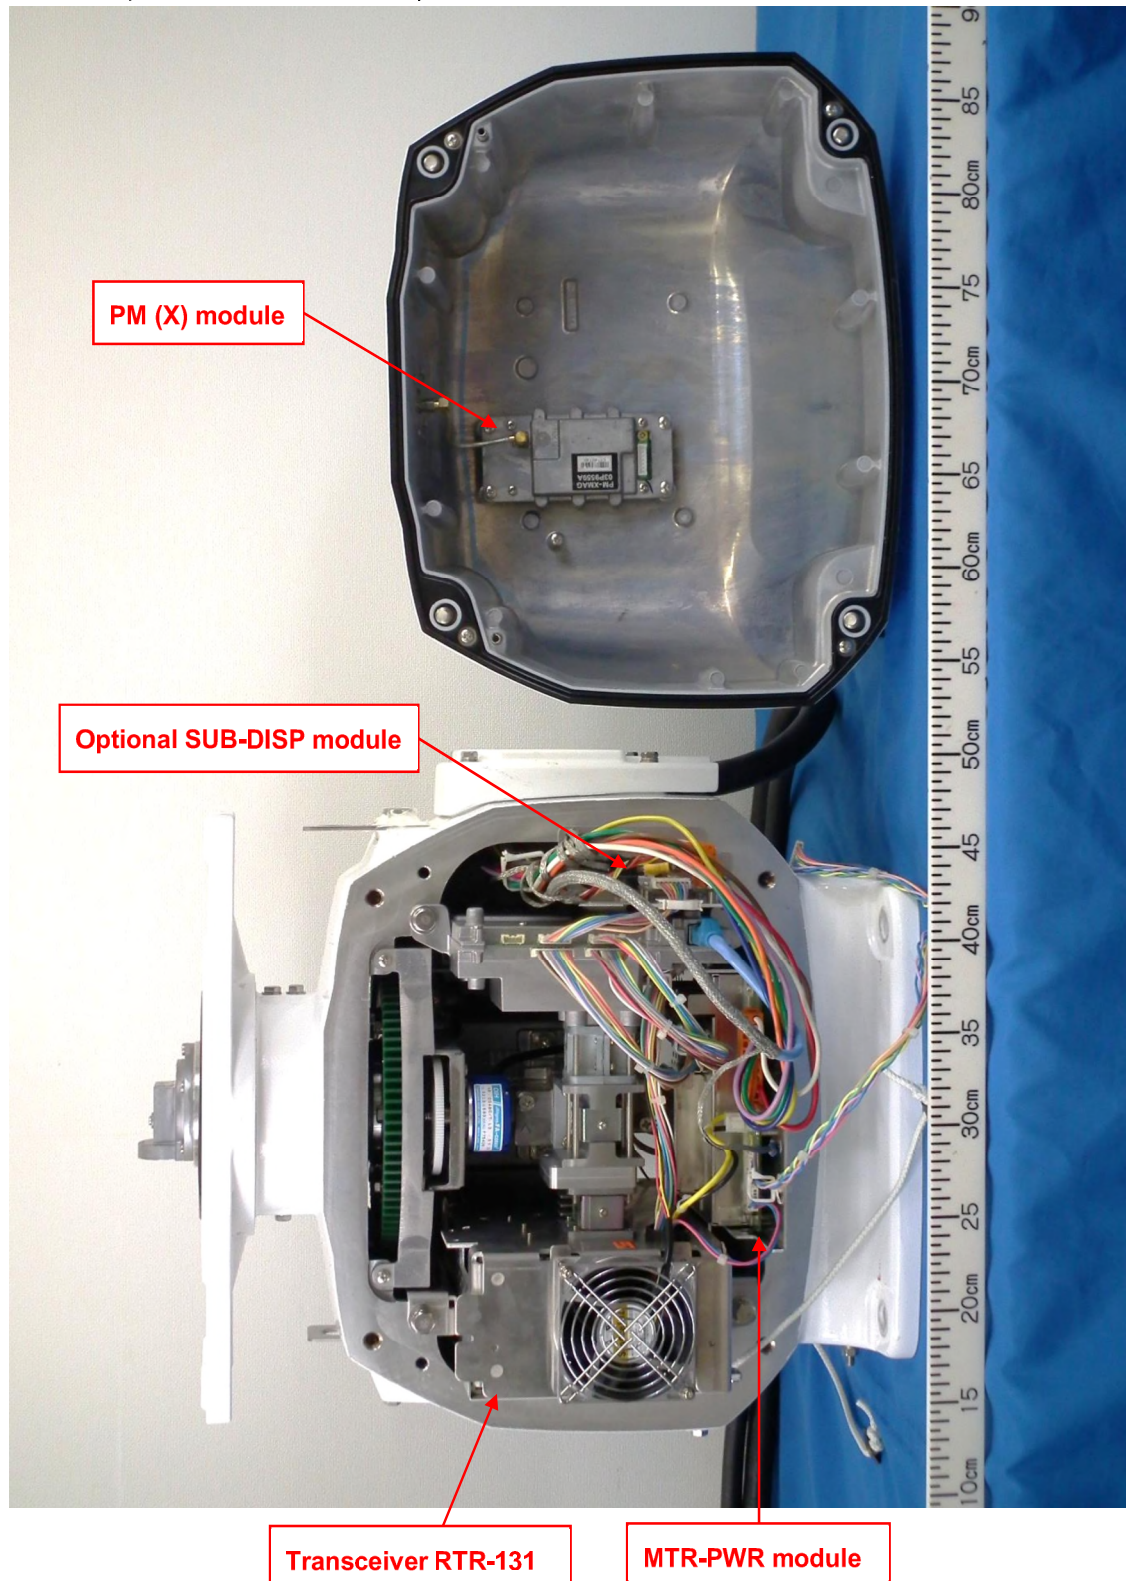

Photographs of MARINE RADAR ANTENNA UNIT, RSB-146-131 for FAR-2018-MARK-2, FAR-3015

1. Internal view

1.1 Scanner, RSB-146

1.1.1 Front view of RSB-146 (with the front cover removed, showing Motor)

1.1.2 Rear view of RSB-146

(with the rear cover removed, showing Transceiver RTR-131, MTR-PWR module, PM (X) module and the optional SUB-DISP module)

1.1.3 Rear view of RSB-146 (with Transceiver RTR-131 removed)

1.1.4 Rear view of RSB-146 (with the optional SUB-DISP module removed)

1.1.5 Rear view of RSB-146 (with MTR-PWR module removed)

1.1.6 Back of the rear cover (PM (X) module removed)

1.1.7 PM (X) module

1.1.8 PM (X) module (with the shielding cover removed, showing PM (X) board 03P9559)

1.1.9 MTR-PWR module

1.1.10 MTR-PWR module (with the shielding cover removed)

1.1.11 MTR-PWR module (removed from the base)

1.1.12 Optional SUB-DISP module

1.2 Transceiver RTR-131

1.2.1 Front view of RTR-131