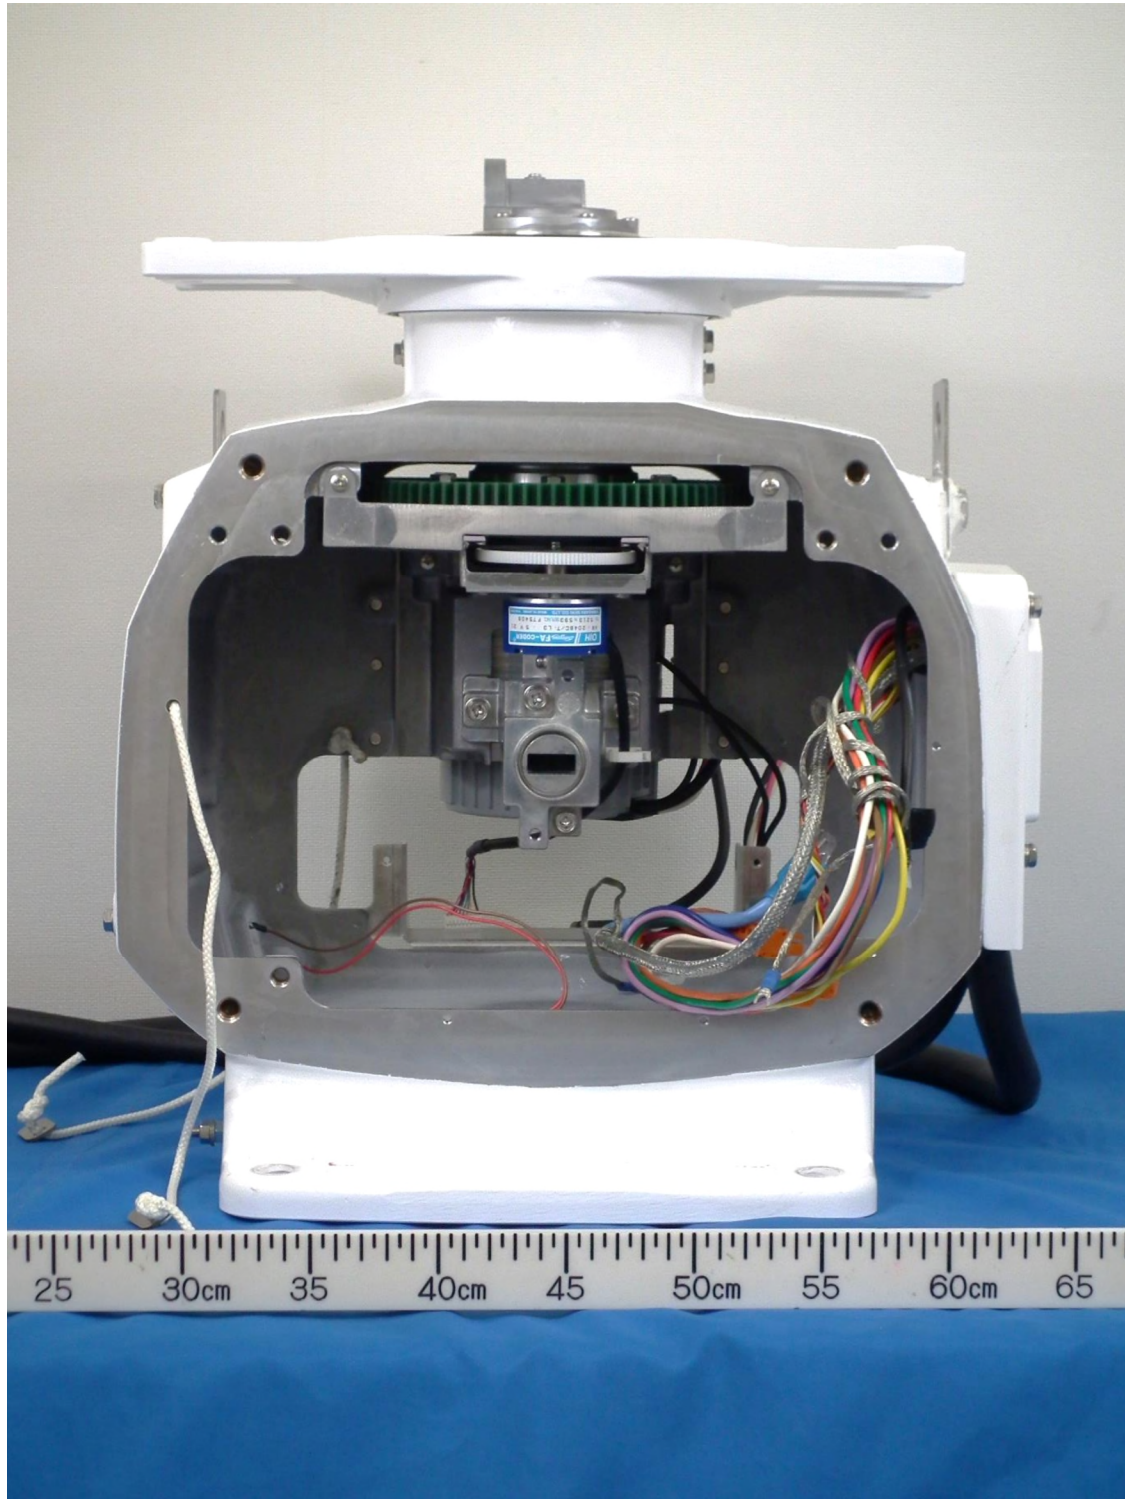

Photographs of MARINE RADAR ANTENNA UNIT, RSB-146-131 for FAR-2018-MARK-2, FAR-3015

1. Internal view

1.1 Scanner, RSB-146

1.1.1 Front view of RSB-146 (with the front cover removed, showing Motor)

1.1.2 Rear view of RSB-146

(with the rear cover removed, showing Transceiver RTR-131, MTR-PWR module, PM (X) module and the optional SUB-DISP module)

1.1.3 Rear view of RSB-146 (with Transceiver RTR-131 removed)

1.1.4 Rear view of RSB-146 (with the optional SUB-DISP module removed)

1.1.5 Rear view of RSB-146 (with MTR-PWR module removed)

1.1.6 Back of the rear cover (PM (X) module removed)

1.1.7 PM (X) module

1.1.8 PM (X) module (with the shielding cover removed, showing PM (X) board 03P9559)

1.1.9 MTR-PWR module

1.1.10 MTR-PWR module (with the shielding cover removed)

1.1.11 MTR-PWR module (removed from the base)

1.1.12 Optional SUB-DISP module

1.2 Transceiver RTR-131

1.2.1 Front view of RTR-131