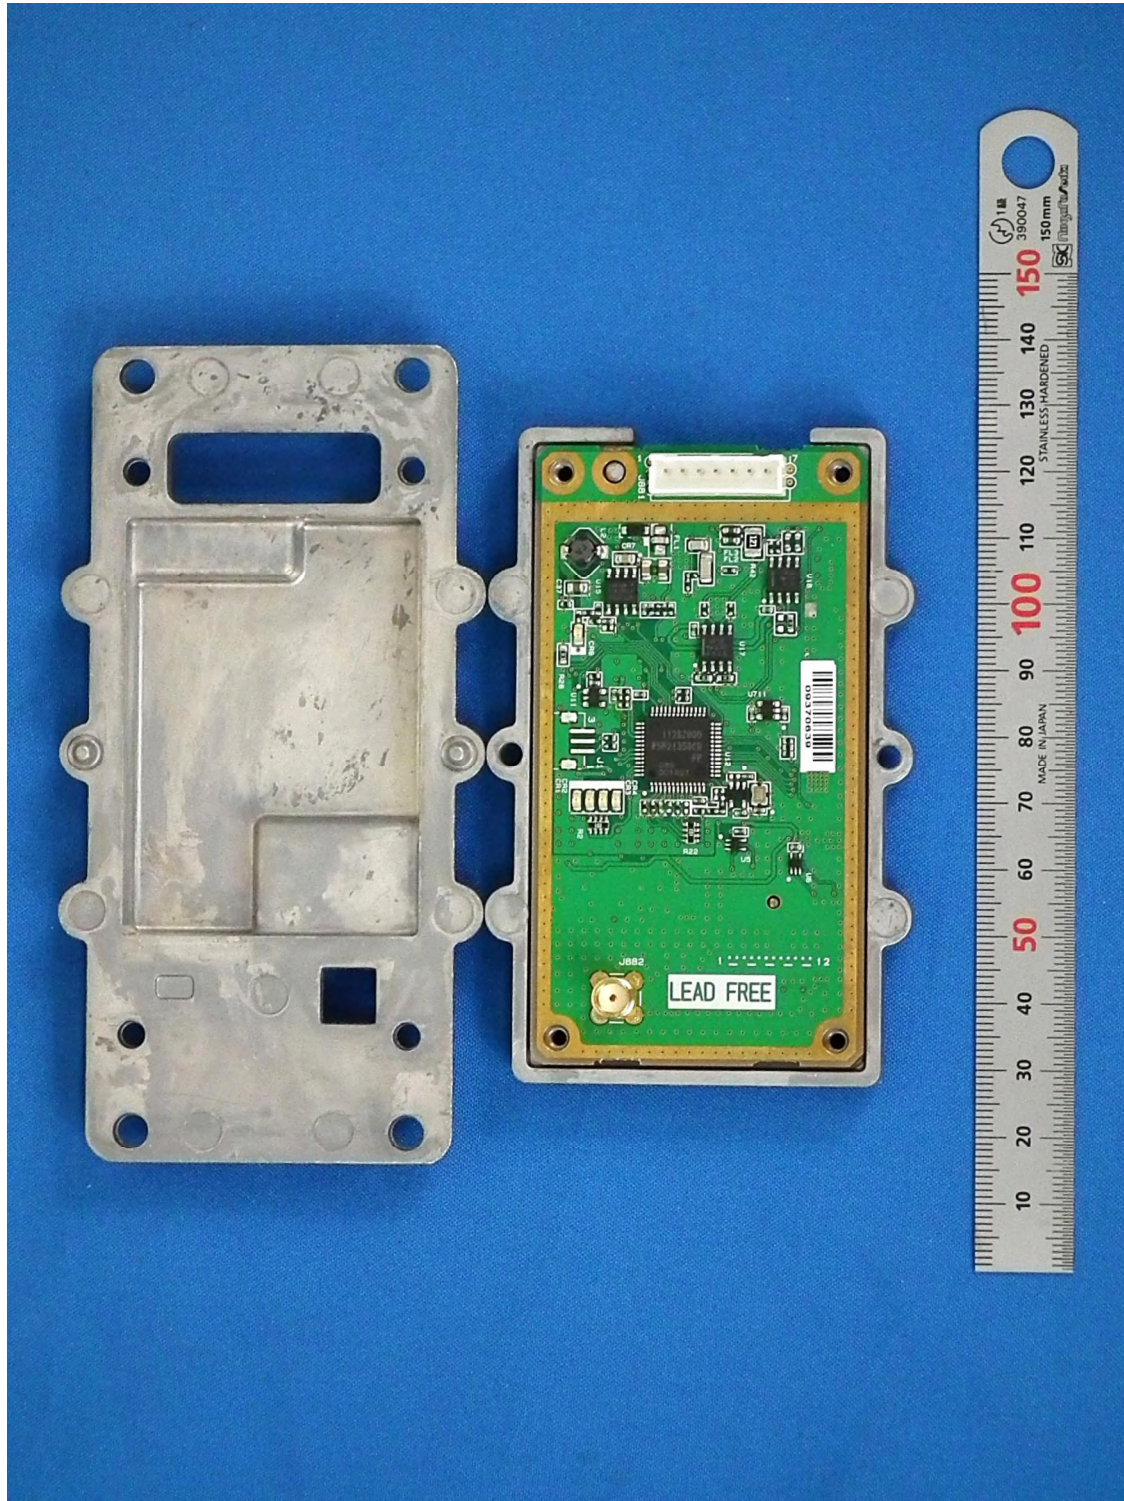

Photographs of MARINE RADAR ANTENNA UNIT, RSB-146-131 for FAR-2018-MARK-2, FAR-3015

1. Internal view

1.1 Scanner, RSB-146

1.1.1 Front view of RSB-146 (with the front cover removed, showing Motor)

1.1.2 Rear view of RSB-146

(with the rear cover removed, showing Transceiver RTR-131, MTR-PWR module, PM (X) module and the optional SUB-DISP module)

1.1.3 Rear view of RSB-146 (with Transceiver RTR-131 removed)

1.1.4 Rear view of RSB-146 (with the optional SUB-DISP module removed)

1.1.5 Rear view of RSB-146 (with MTR-PWR module removed)

1.1.6 Back of the rear cover (PM (X) module removed)

1.1.7 PM (X) module

1.1.8 PM (X) module (with the shielding cover removed, showing PM (X) board 03P9559)

1.1.9 MTR-PWR module

1.1.10 MTR-PWR module (with the shielding cover removed)

1.1.11 MTR-PWR module (removed from the base)

1.1.12 Optional SUB-DISP module

1.2 Transceiver RTR-131

1.2.1 Front view of RTR-131