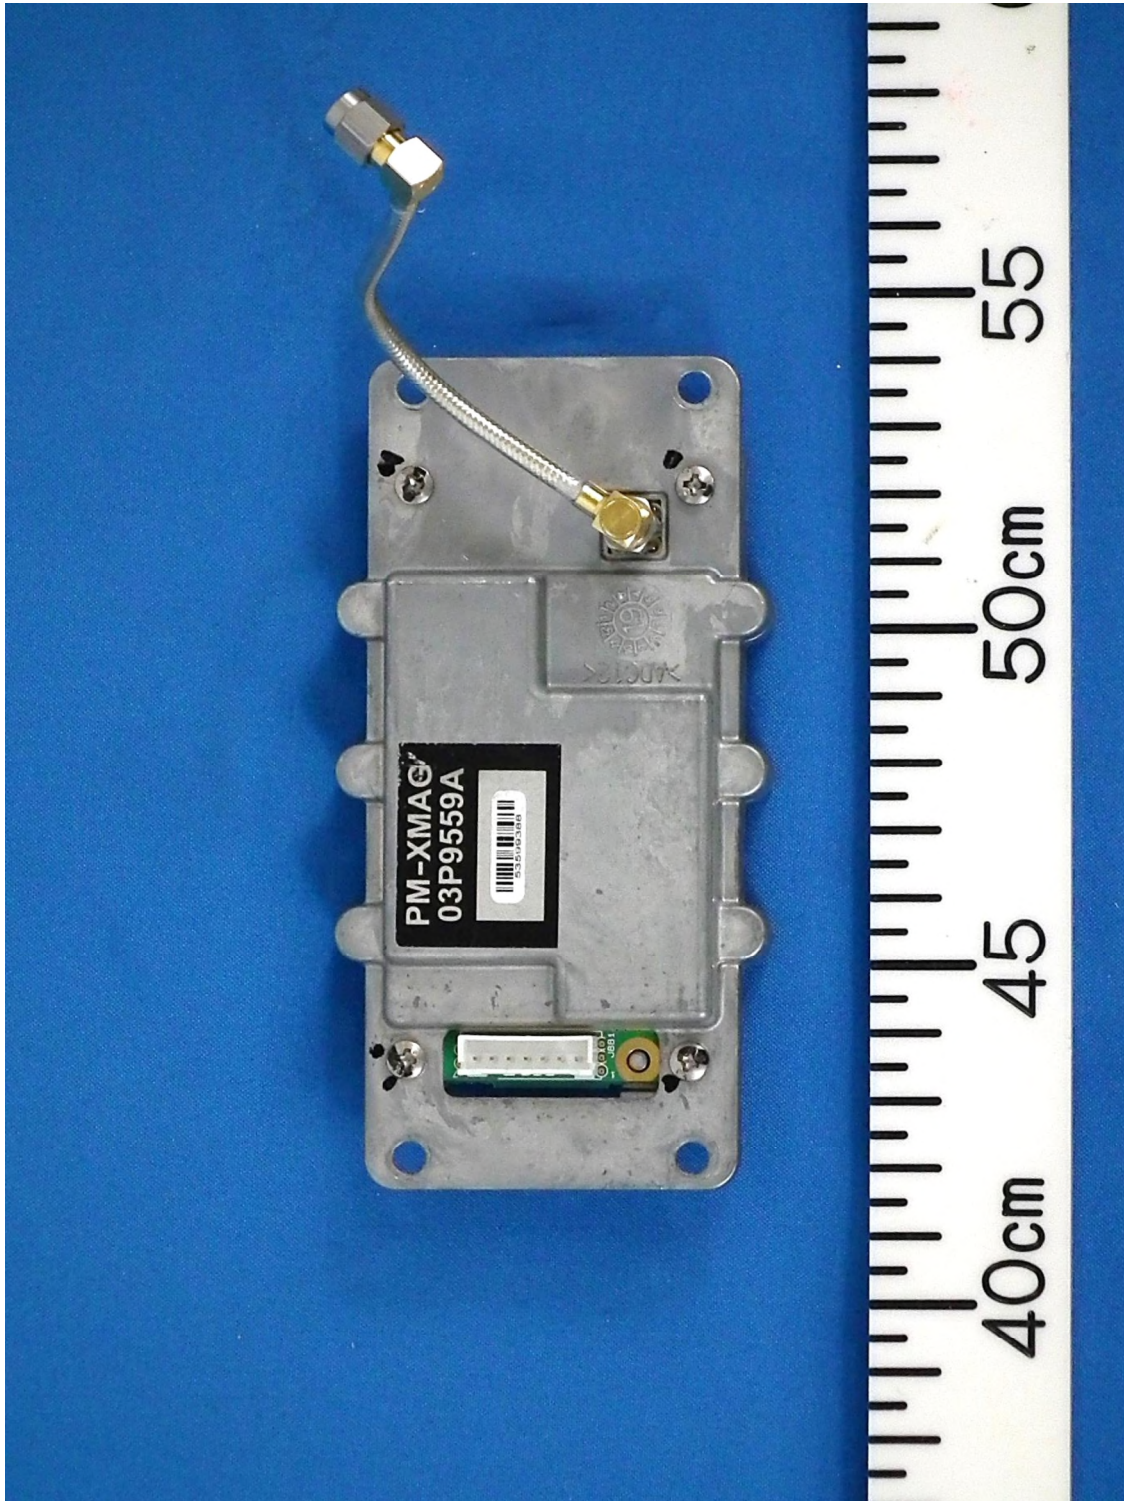

Photographs of MARINE RADAR ANTENNA UNIT, RSB-146-131 for FAR-2018-MARK-2, FAR-3015

1. Internal view

1.1 Scanner, RSB-146

1.1.1 Front view of RSB-146 (with the front cover removed, showing Motor)

1.1.2 Rear view of RSB-146

(with the rear cover removed, showing Transceiver RTR-131, MTR-PWR module, PM (X) module and the optional SUB-DISP module)

1.1.3 Rear view of RSB-146 (with Transceiver RTR-131 removed)

1.1.4 Rear view of RSB-146 (with the optional SUB-DISP module removed)

1.1.5 Rear view of RSB-146 (with MTR-PWR module removed)

1.1.6 Back of the rear cover (PM (X) module removed)

1.1.7 PM (X) module

1.1.8 PM (X) module (with the shielding cover removed, showing PM (X) board 03P9559)

1.1.9 MTR-PWR module

1.1.10 MTR-PWR module (with the shielding cover removed)

1.1.11 MTR-PWR module (removed from the base)

1.1.12 Optional SUB-DISP module

1.2 Transceiver RTR-131

1.2.1 Front view of RTR-131