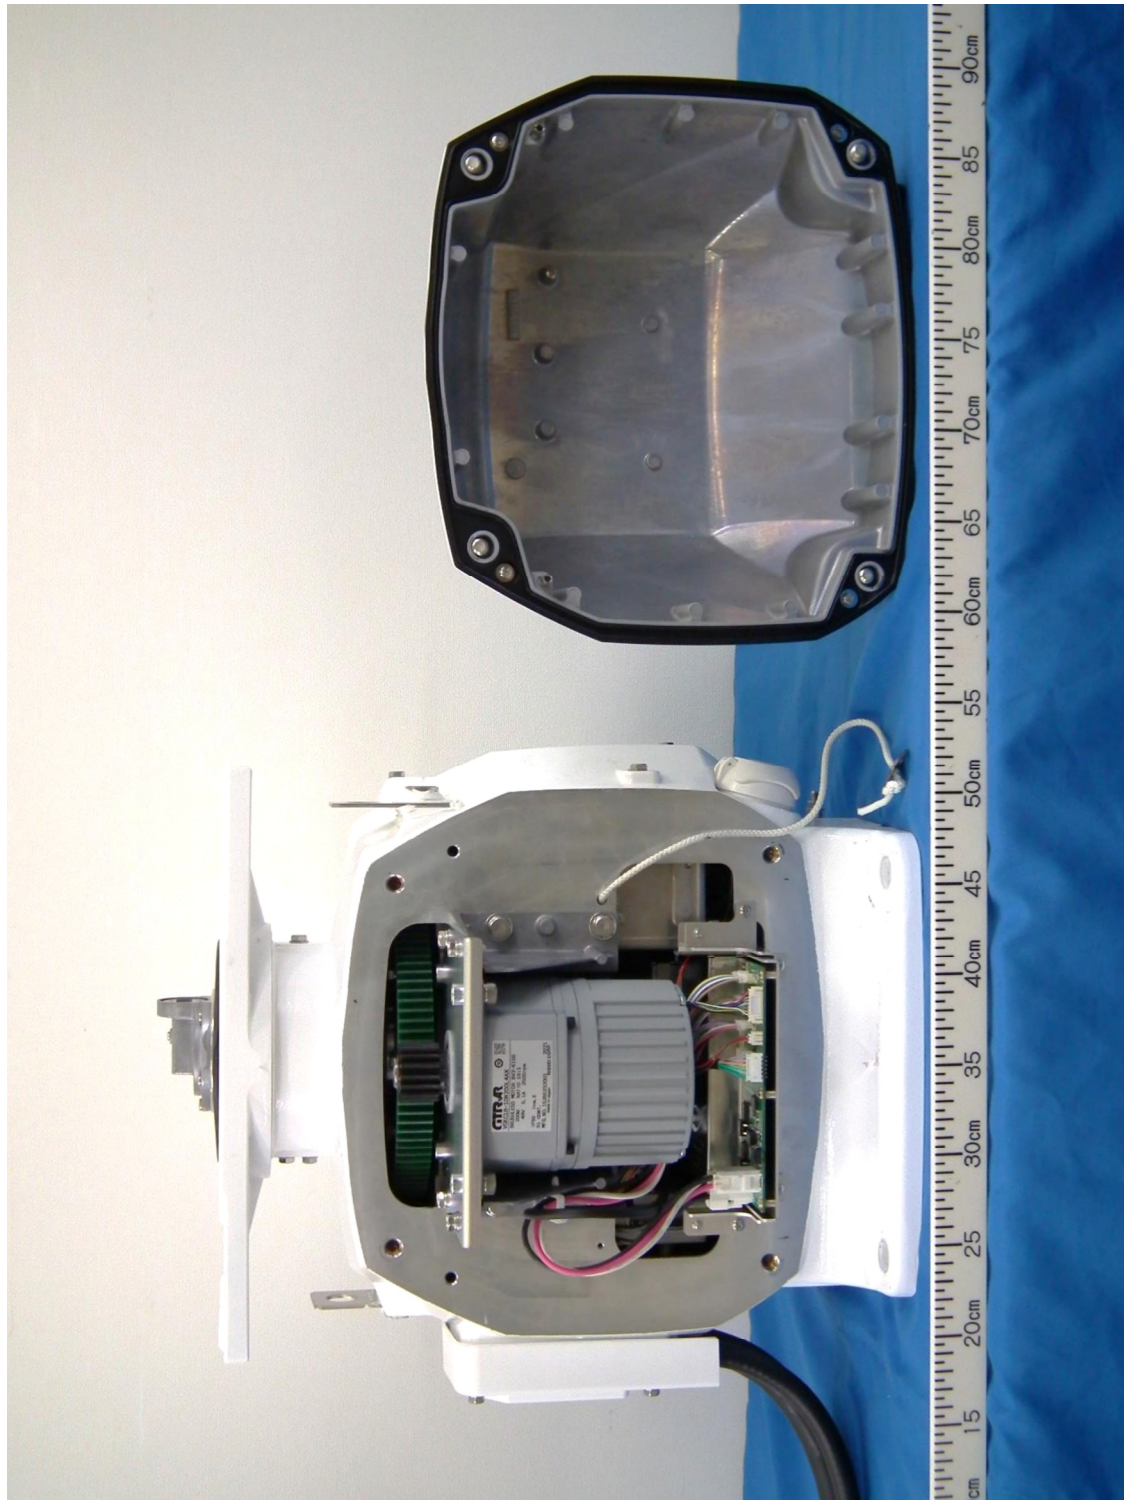

Photographs of MARINE RADAR ANTENNA UNIT, RSB-146-131 for FAR-2018-MARK-2, FAR-3015

1. Internal view

1.1 Scanner, RSB-146

1.1.1 Front view of RSB-146 (with the front cover removed, showing Motor)

1.1.2 Rear view of RSB-146

(with the rear cover removed, showing Transceiver RTR-131, MTR-PWR module, PM (X) module and the optional SUB-DISP module)

1.1.3 Rear view of RSB-146 (with Transceiver RTR-131 removed)

1.1.4 Rear view of RSB-146 (with the optional SUB-DISP module removed)

1.1.5 Rear view of RSB-146 (with MTR-PWR module removed)

1.1.6 Back of the rear cover (PM (X) module removed)

1.1.7 PM (X) module

1.1.8 PM (X) module (with the shielding cover removed, showing PM (X) board 03P9559)

1.1.9 MTR-PWR module

1.1.10 MTR-PWR module (with the shielding cover removed)

1.1.11 MTR-PWR module (removed from the base)

1.1.12 Optional SUB-DISP module

1.2 Transceiver RTR-131

1.2.1 Front view of RTR-131