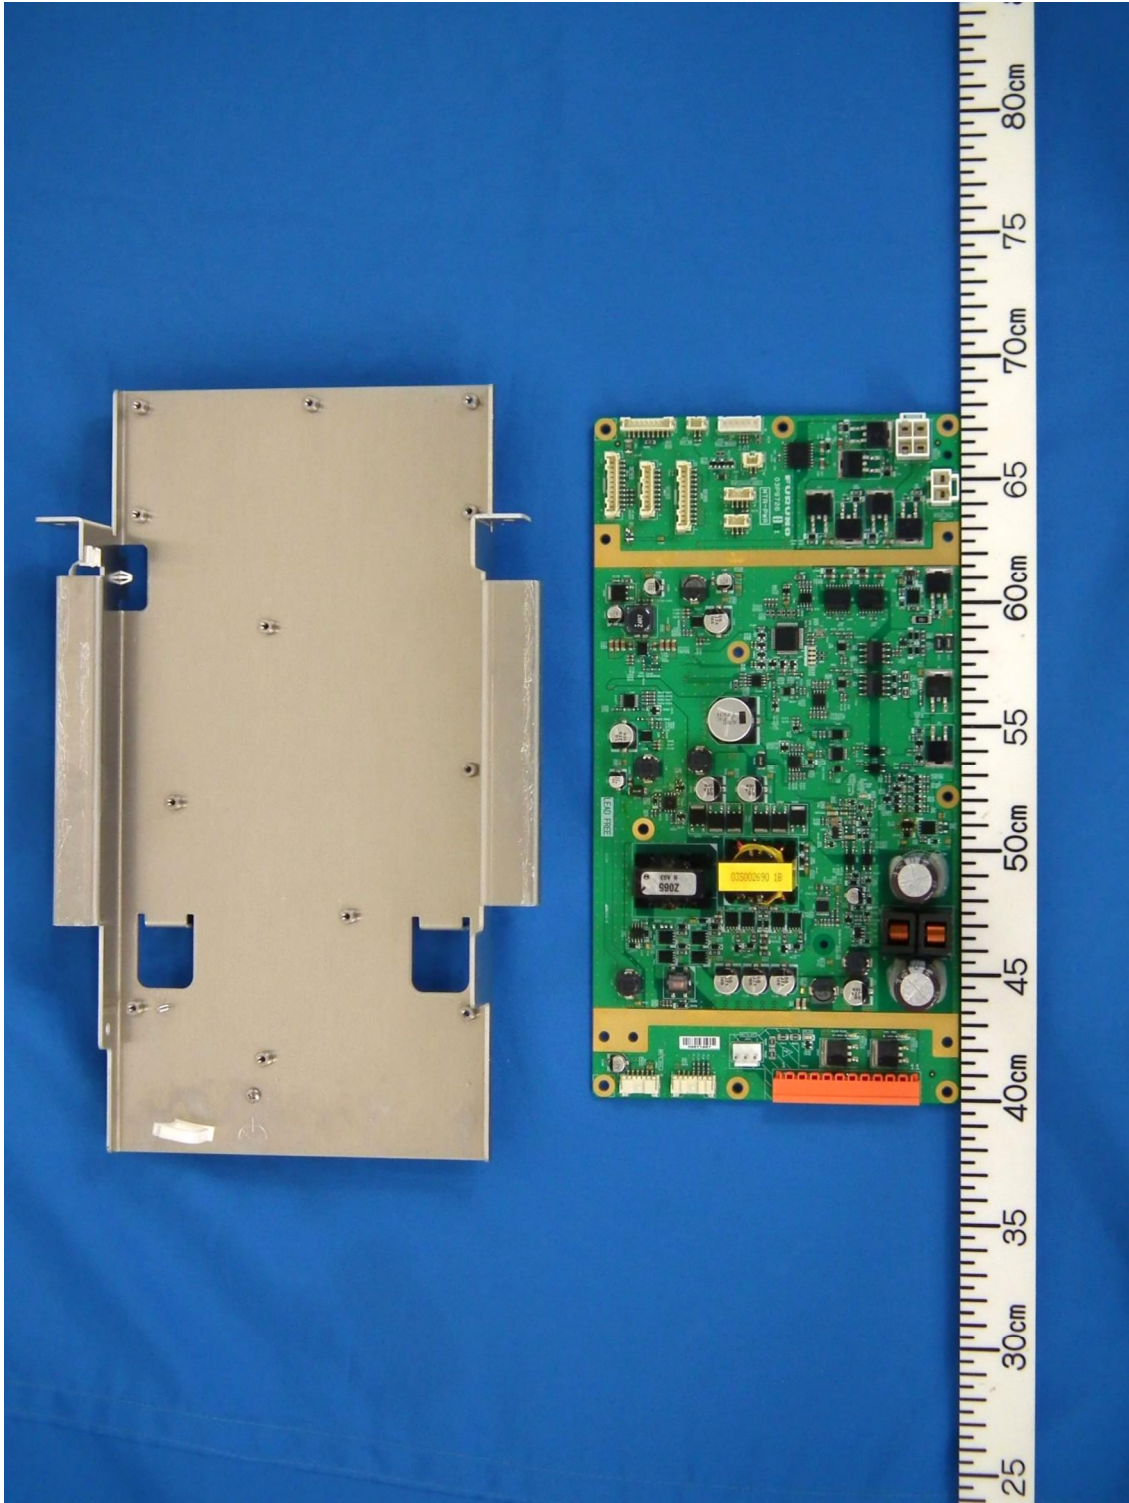

Photographs of MARINE RADAR ANTENNA UNIT, RSB-146-131 for FAR-2018-MARK-2, FAR-3015

1. Internal view

1.1 Scanner, RSB-146

1.1.1 Front view of RSB-146 (with the front cover removed, showing Motor)

1.1.2 Rear view of RSB-146

(with the rear cover removed, showing Transceiver RTR-131, MTR-PWR module, PM (X) module and the optional SUB-DISP module)

1.1.3 Rear view of RSB-146 (with Transceiver RTR-131 removed)

1.1.4 Rear view of RSB-146 (with the optional SUB-DISP module removed)

1.1.5 Rear view of RSB-146 (with MTR-PWR module removed)

1.1.6 Back of the rear cover (PM (X) module removed)

1.1.7 PM (X) module

1.1.8 PM (X) module (with the shielding cover removed, showing PM (X) board 03P9559)

1.1.9 MTR-PWR module

1.1.10 MTR-PWR module (with the shielding cover removed)

1.1.11 MTR-PWR module (removed from the base)

1.1.12 Optional SUB-DISP module

1.2 Transceiver RTR-131

1.2.1 Front view of RTR-131