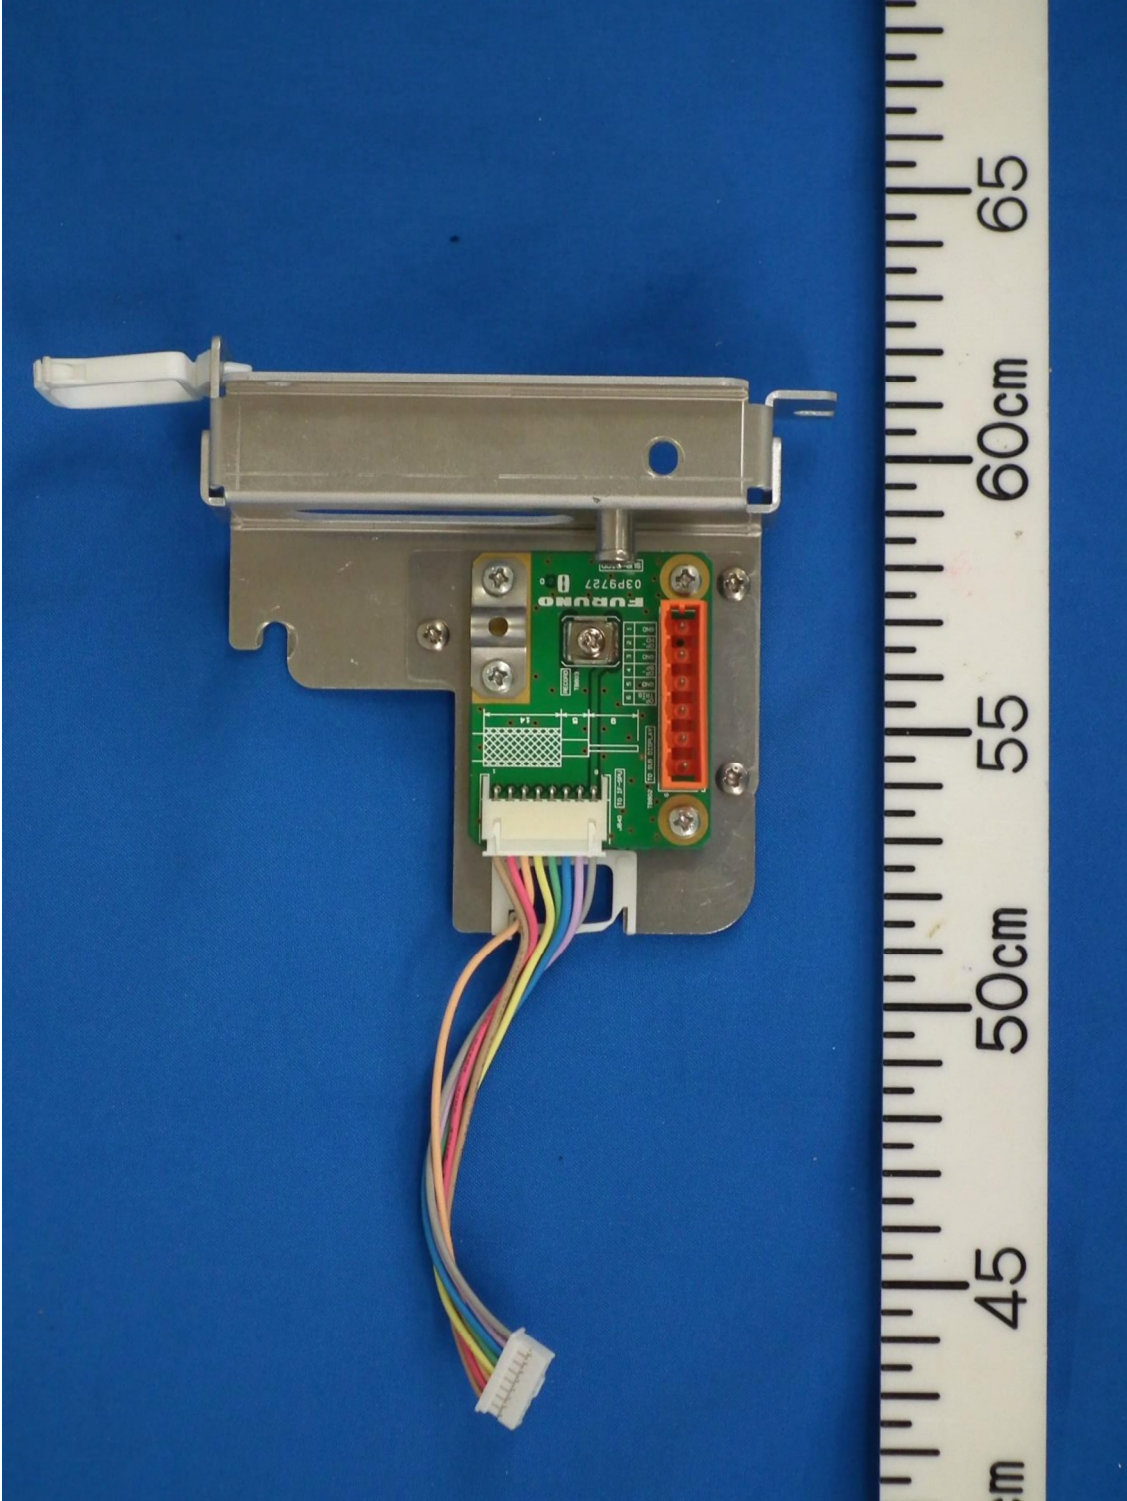

Photographs of MARINE RADAR ANTENNA UNIT, RSB-146-131 for FAR-2018-MARK-2, FAR-3015

1. Internal view

1.1 Scanner, RSB-146

1.1.1 Front view of RSB-146 (with the front cover removed, showing Motor)

1.1.2 Rear view of RSB-146

(with the rear cover removed, showing Transceiver RTR-131, MTR-PWR module, PM (X) module and the optional SUB-DISP module)

1.1.3 Rear view of RSB-146 (with Transceiver RTR-131 removed)

1.1.4 Rear view of RSB-146 (with the optional SUB-DISP module removed)

1.1.5 Rear view of RSB-146 (with MTR-PWR module removed)

1.1.6 Back of the rear cover (PM (X) module removed)

1.1.7 PM (X) module

1.1.8 PM (X) module (with the shielding cover removed, showing PM (X) board 03P9559)

1.1.9 MTR-PWR module

1.1.10 MTR-PWR module (with the shielding cover removed)

1.1.11 MTR-PWR module (removed from the base)

1.1.12 Optional SUB-DISP module

1.2 Transceiver RTR-131

1.2.1 Front view of RTR-131