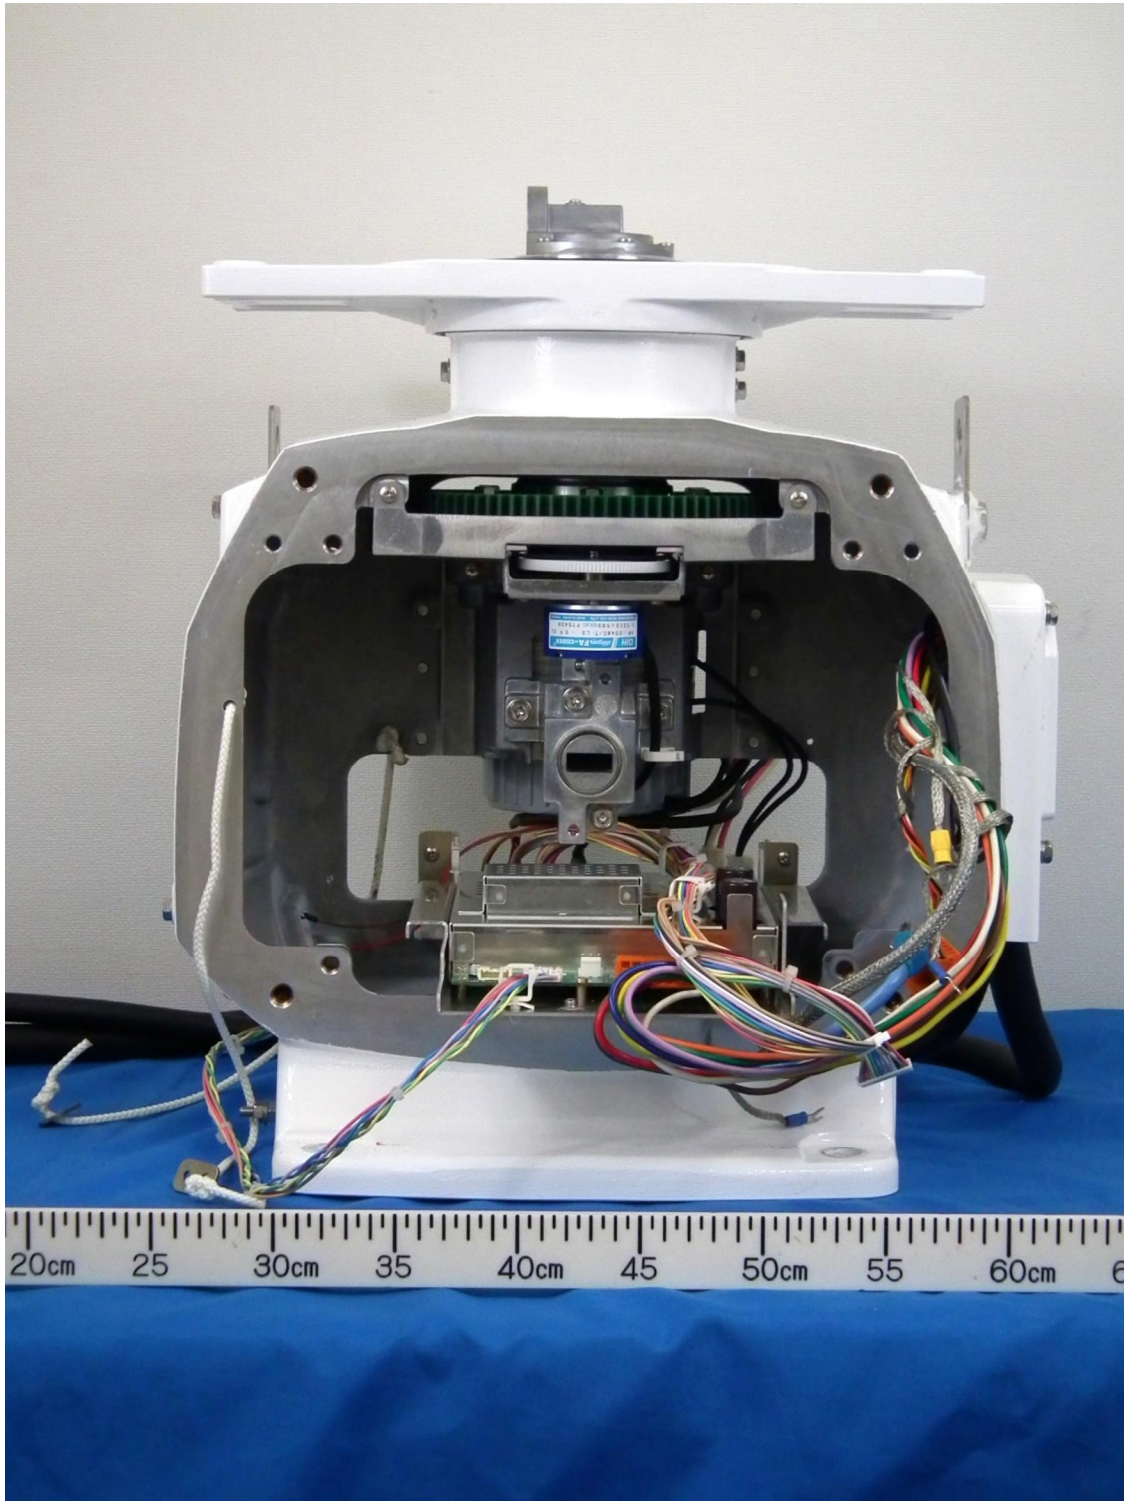

Photographs of MARINE RADAR ANTENNA UNIT, RSB-146-131 for FAR-2018-MARK-2, FAR-3015

1. Internal view

1.1 Scanner, RSB-146

1.1.1 Front view of RSB-146 (with the front cover removed, showing Motor)

1.1.2 Rear view of RSB-146

(with the rear cover removed, showing Transceiver RTR-131, MTR-PWR module, PM (X) module and the optional SUB-DISP module)

1.1.3 Rear view of RSB-146 (with Transceiver RTR-131 removed)

1.1.4 Rear view of RSB-146 (with the optional SUB-DISP module removed)

1.1.5 Rear view of RSB-146 (with MTR-PWR module removed)

1.1.6 Back of the rear cover (PM (X) module removed)

1.1.7 PM (X) module

1.1.8 PM (X) module (with the shielding cover removed, showing PM (X) board 03P9559)