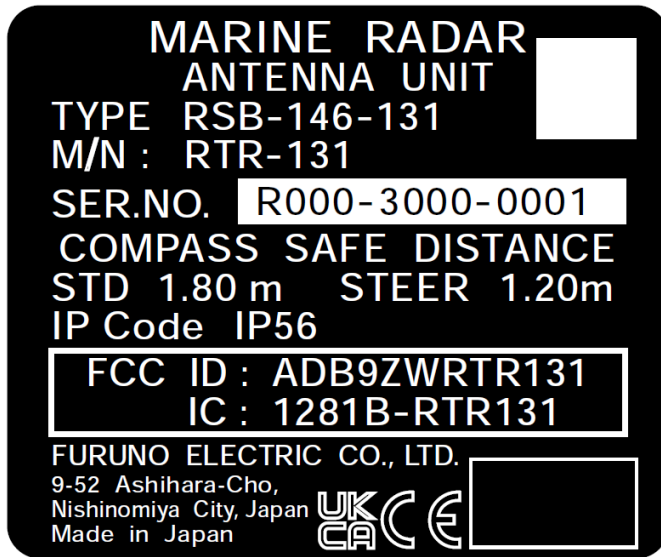

Photographs of MARINE RADAR ANTENNA UNIT, RSB-146-131 for FAR-2018-MARK-2, FAR-3015**1. External view****1.1 MARINE RADAR ANTENNA UNIT****1.1.1 Front view (with ANTENNA RADIATOR XN12AF installed)**

1.1.2 Rear view (with ANTENNA RADIATOR XN12AF installed)

1.1.3 Front view

1.1.4 Rear view

1.1.5 Right view (with the ID Label attached at the base)

1.1.6 Left view

1.1.7 ID Label (Name plate)

End of text