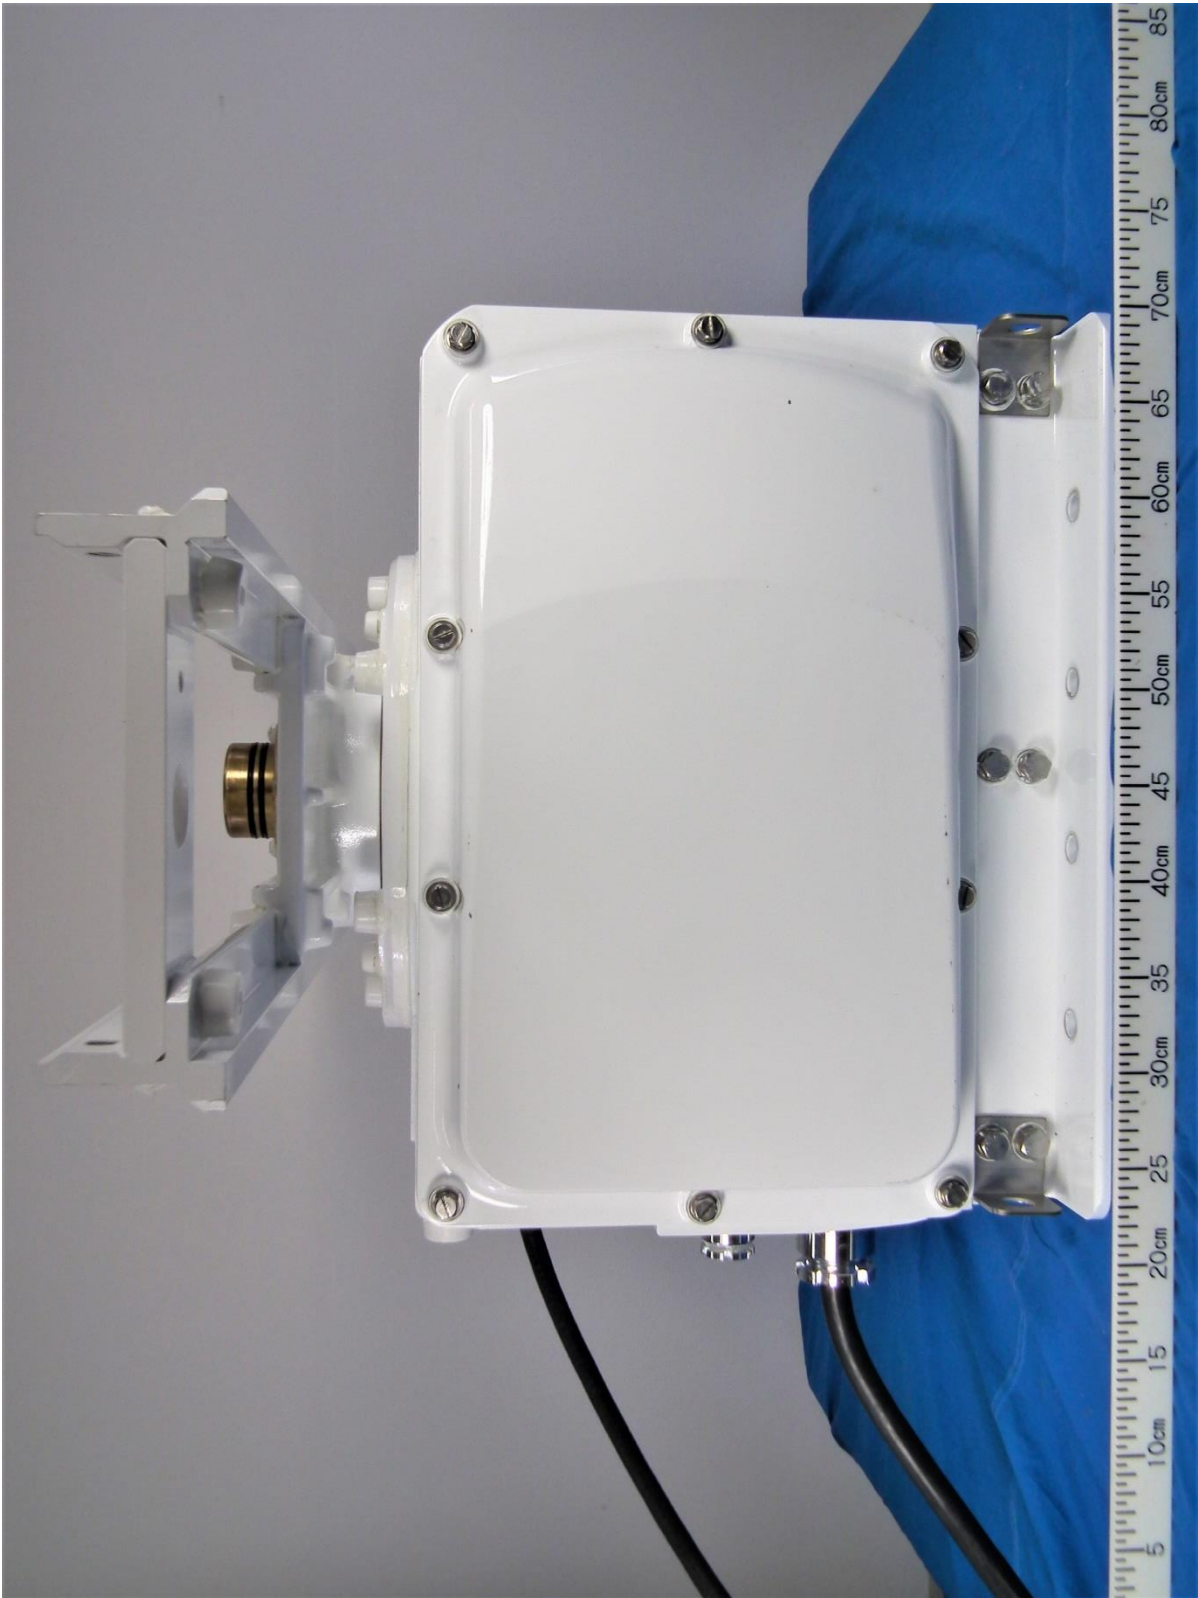

Photographs of the ANTENNA UNIT RSB-144-129 for MARINE RADAR FAR-2268DS

1. External view

1.1 Front view (with Antenna SN30AF installed)

1.2 Rear view (with Antenna SN30AF installed)

1.3 Front view

1.4 Rear view (with the ID Label attached)

1.5 Right view

1.6 Left view

1.7 ID Label (Name Plate)

End of text