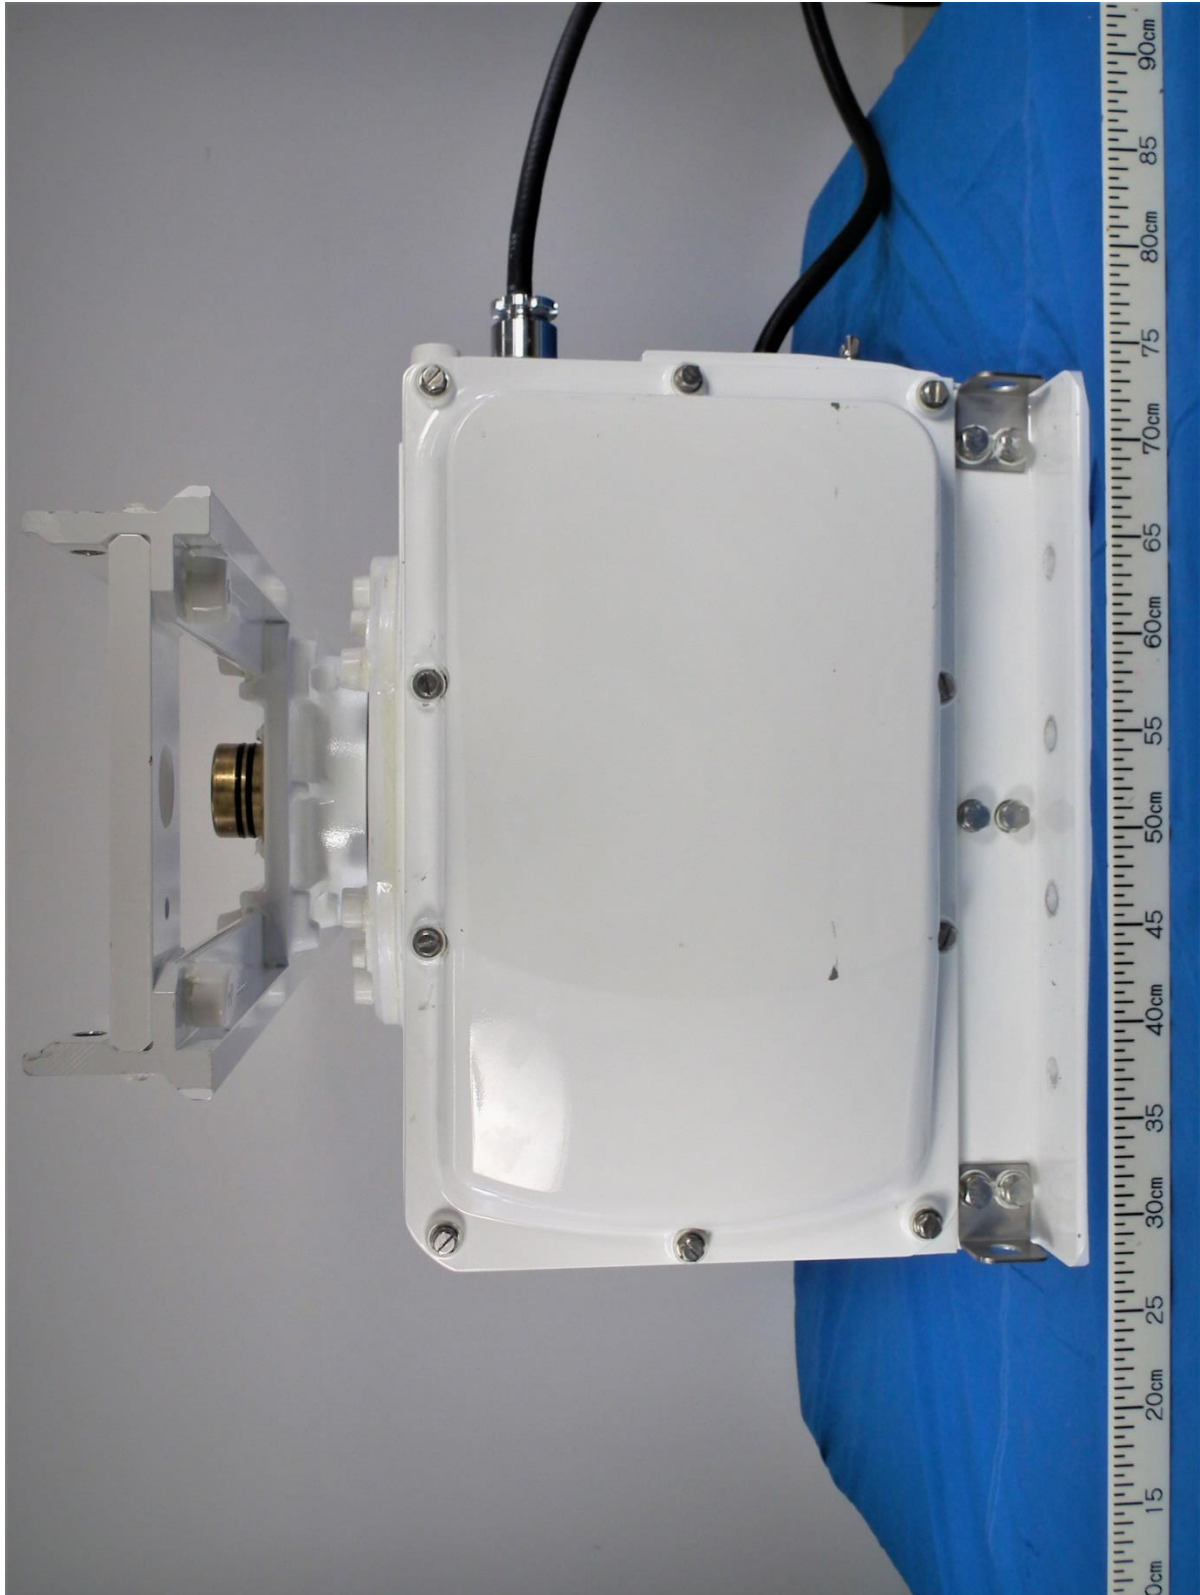

Photographs of the ANTENNA UNIT RSB-144-129 for MARINE RADAR FAR-2268DS

1. External view

1.1 Front view (with Antenna SN30AF installed)

1.2 Rear view (with Antenna SN30AF installed)

1.3 Front view

1.4 Rear view (with the ID Label attached)

1.5 Right view

1.6 Left view

1.7 ID Label (Name Plate)

End of text