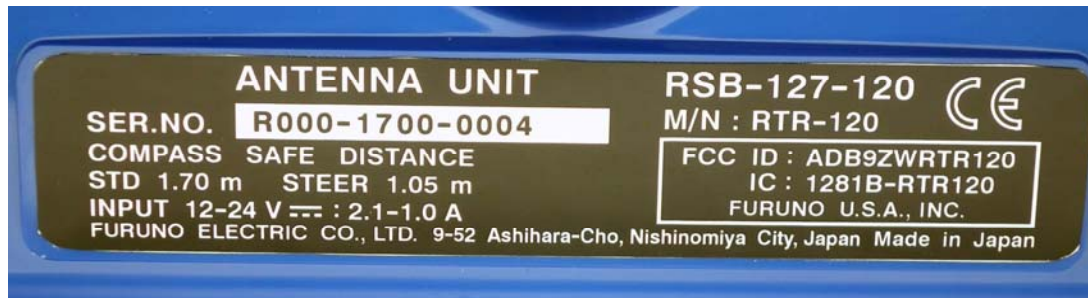

**Identification of Equipment for the Furuno Marine Radar MODEL1815 with
Transceiver RTR-120 included (FCC Rule, 2.925)****1 ID Label**

The following nameplate is permanently fixed on the corresponding equipment unit.

FCC ID: ADB9ZWRTR120

Material of Nameplate: SKC PET, 0.05 mm thick

2 ID Label Location

ID Label is affixed on the Scanner case.