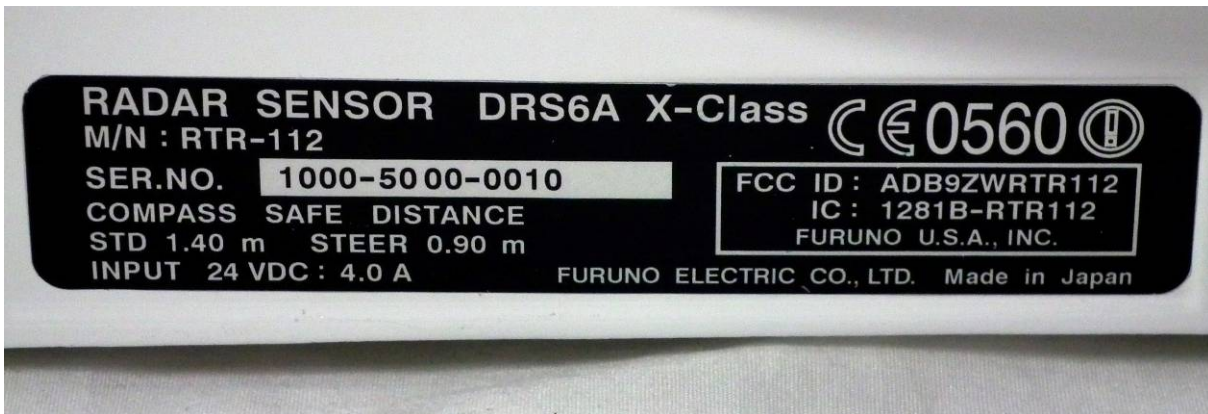

**Identification of Equipment for the Furuno Radar Sensor DRS6A X-Class with Transceiver RTR-112 included (FCC Rule, 2.925)****1 ID Label**

The following nameplates are permanently fixed on the corresponding equipment units.

FCC ID: ADB9ZWRTR112

Material of Nameplate: Polyester film, 0.1 mm thick

**2 ID Label Location**

ID Label is affixed on the Scanner case.