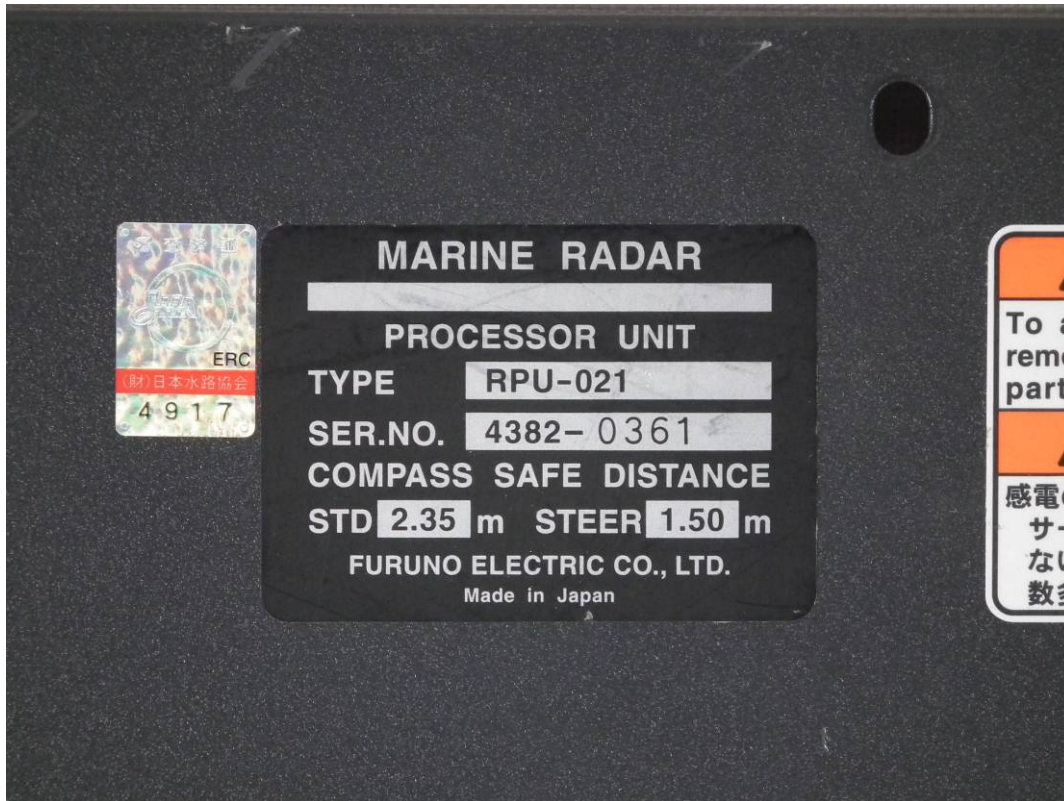

1 Photographs of Furuno Radar FAR-1467DS (Transceiver type: RTR-110) Outside View

1.1 Antenna Unit (with Scanner unit RSB-132 (including Transceiver RTR-110 and Radiator SN-36AF))

1.1.1 Front View

1.1.2 Rear View

1.1.3 Rear View of Scanner (with ID Label attached on the Scanner Unit)

1.1.4 ID Label (Name Plate)

1.2 Processor Unit RPU-021

1.2.1 Top View (showing ID Label on Top Cover)

1.2.2 Rear View

1.2.3 ID Label (Name Plate)

1.3 Control Unit RCU-021

1.3.1 Front View

1.3.2 Rear View (showing ID Labels)

1.3.3 ID Label (Name Plate)