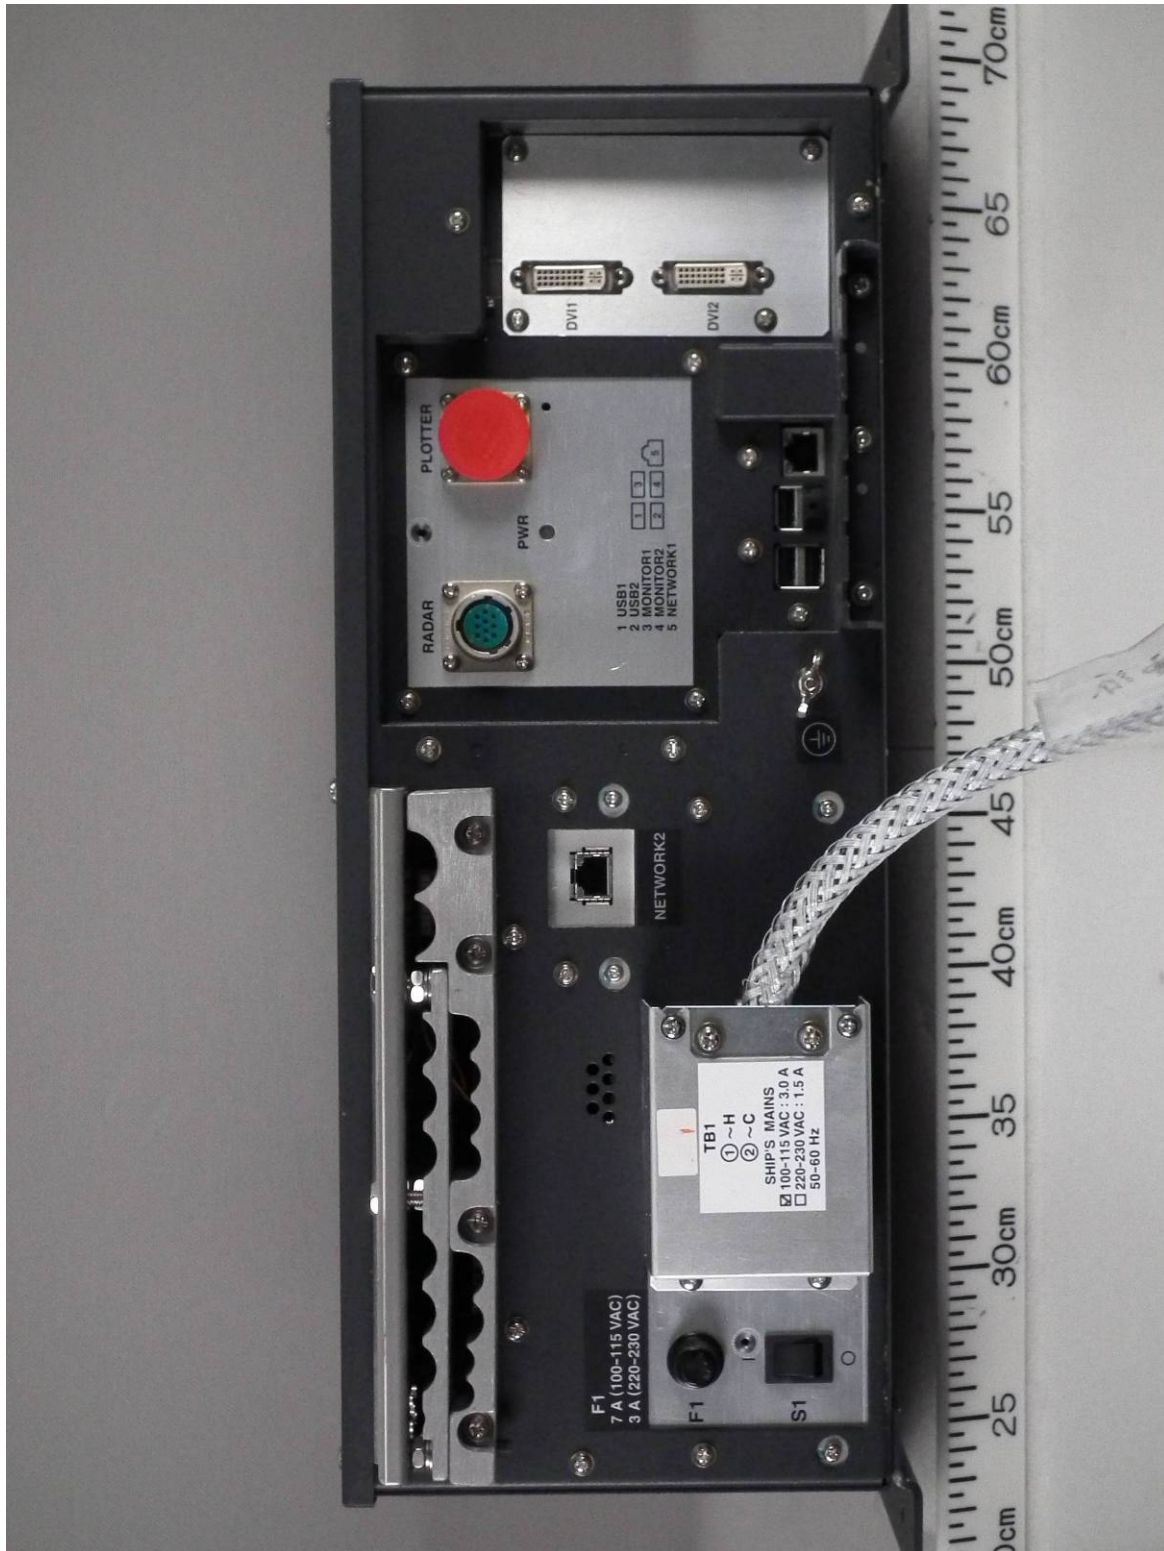

1 Photographs of Furuno Radar FAR-1467DS (Transceiver type: RTR-110) Outside View

1.1 Antenna Unit (with Scanner unit RSB-132 (including Transceiver RTR-110 and Radiator SN-36AF))

1.1.1 Front View

1.1.2 Rear View

1.1.3 Rear View of Scanner (with ID Label attached on the Scanner Unit)

1.1.4 ID Label (Name Plate)

1.2 Processor Unit RPU-021

1.2.1 Top View (showing ID Label on Top Cover)

1.2.2 Rear View

1.2.3 ID Label (Name Plate)

1.3 Control Unit RCU-021

1.3.1 Front View

1.3.2 Rear View (showing ID Labels)

1.3.3 ID Label (Name Plate)