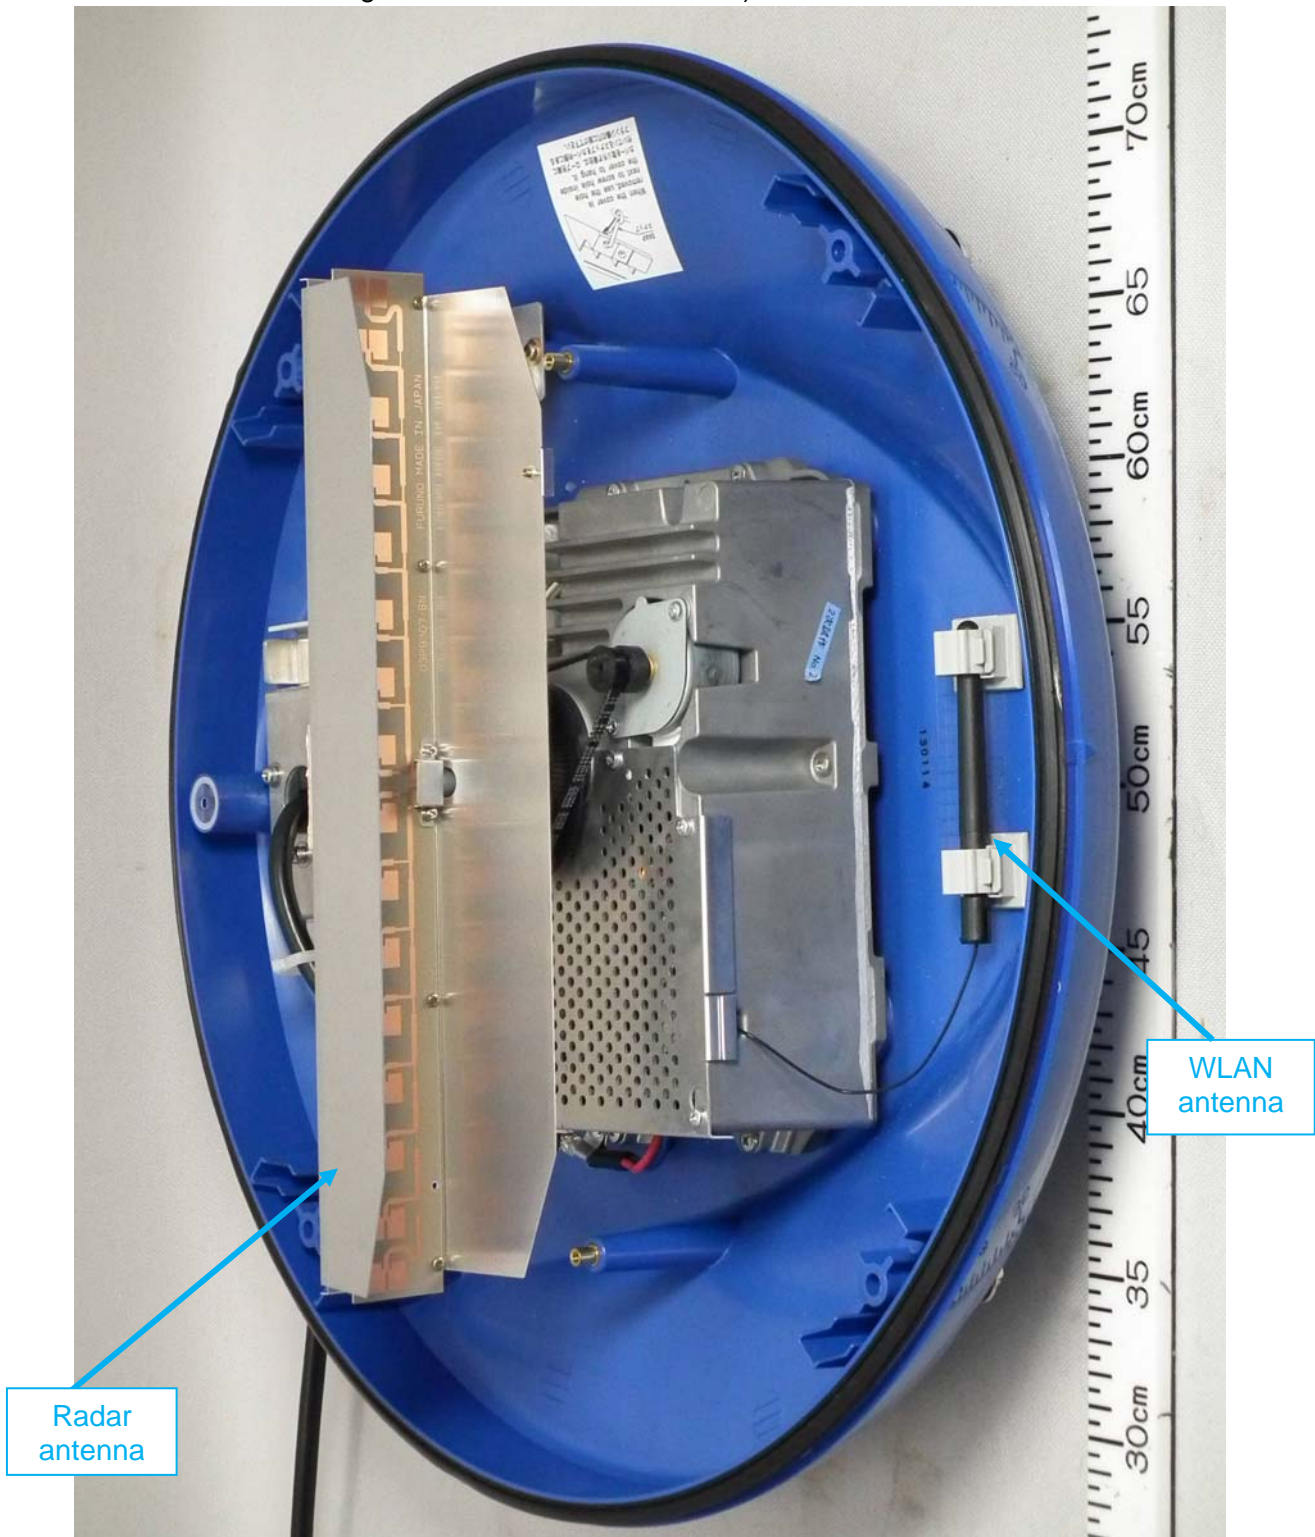

## Photographs of the Marine Radar DRS4W

### 2 Inside View

2.1 Front View (with Top cover (radome) opened, showing Scanner RSB-126 and Transceiver RTR-103 including Radar and WLAN antennas)

## 2.4 Top View (with Radar antenna removed)

2.5 Top View (with shield cover opened, showing IF-SPU Board 03P9581)

## 2.7 Top View (showing Back of Transceiver module)