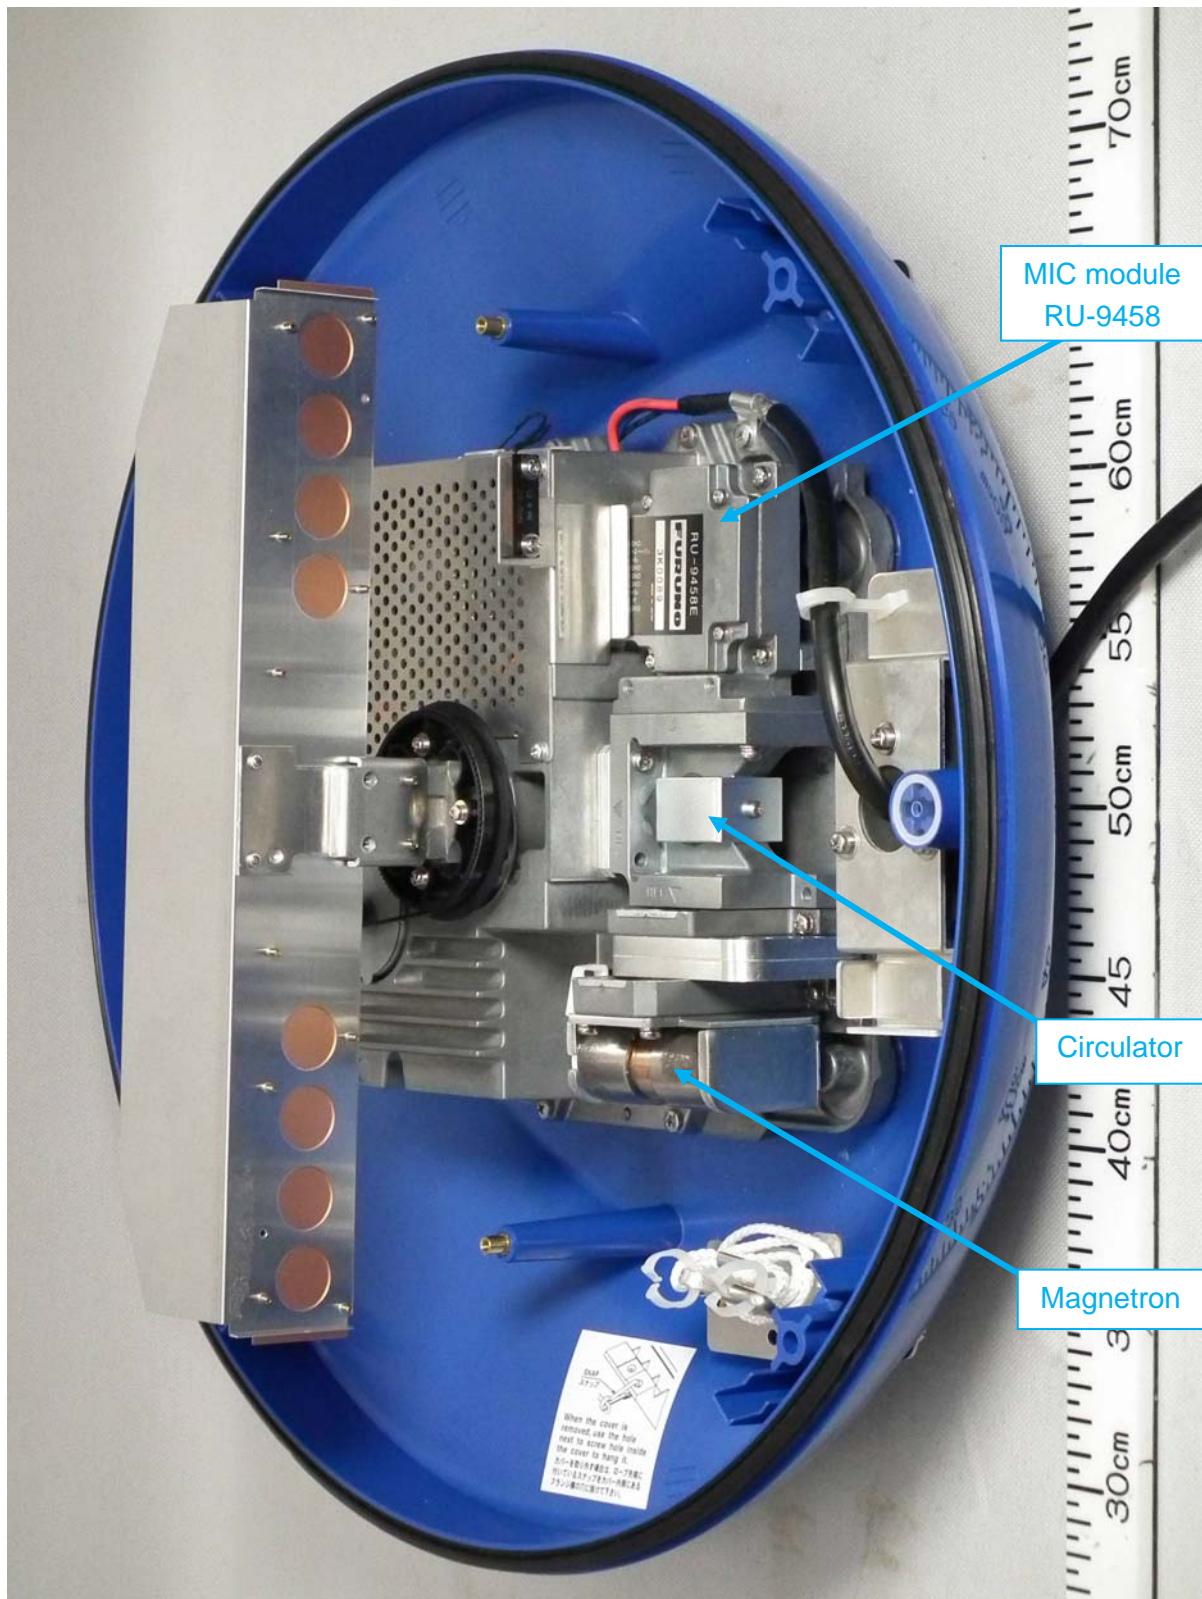

## Photographs of the Marine Radar DRS4W

### 2 Inside View

2.1 Front View (with Top cover (radome) opened, showing Scanner RSB-126 and Transceiver RTR-103 including Radar and WLAN antennas)

## 2.4 Top View (with Radar antenna removed)

2.5 Top View (with shield cover opened, showing IF-SPU Board 03P9581)

## 2.7 Top View (showing Back of Transceiver module)