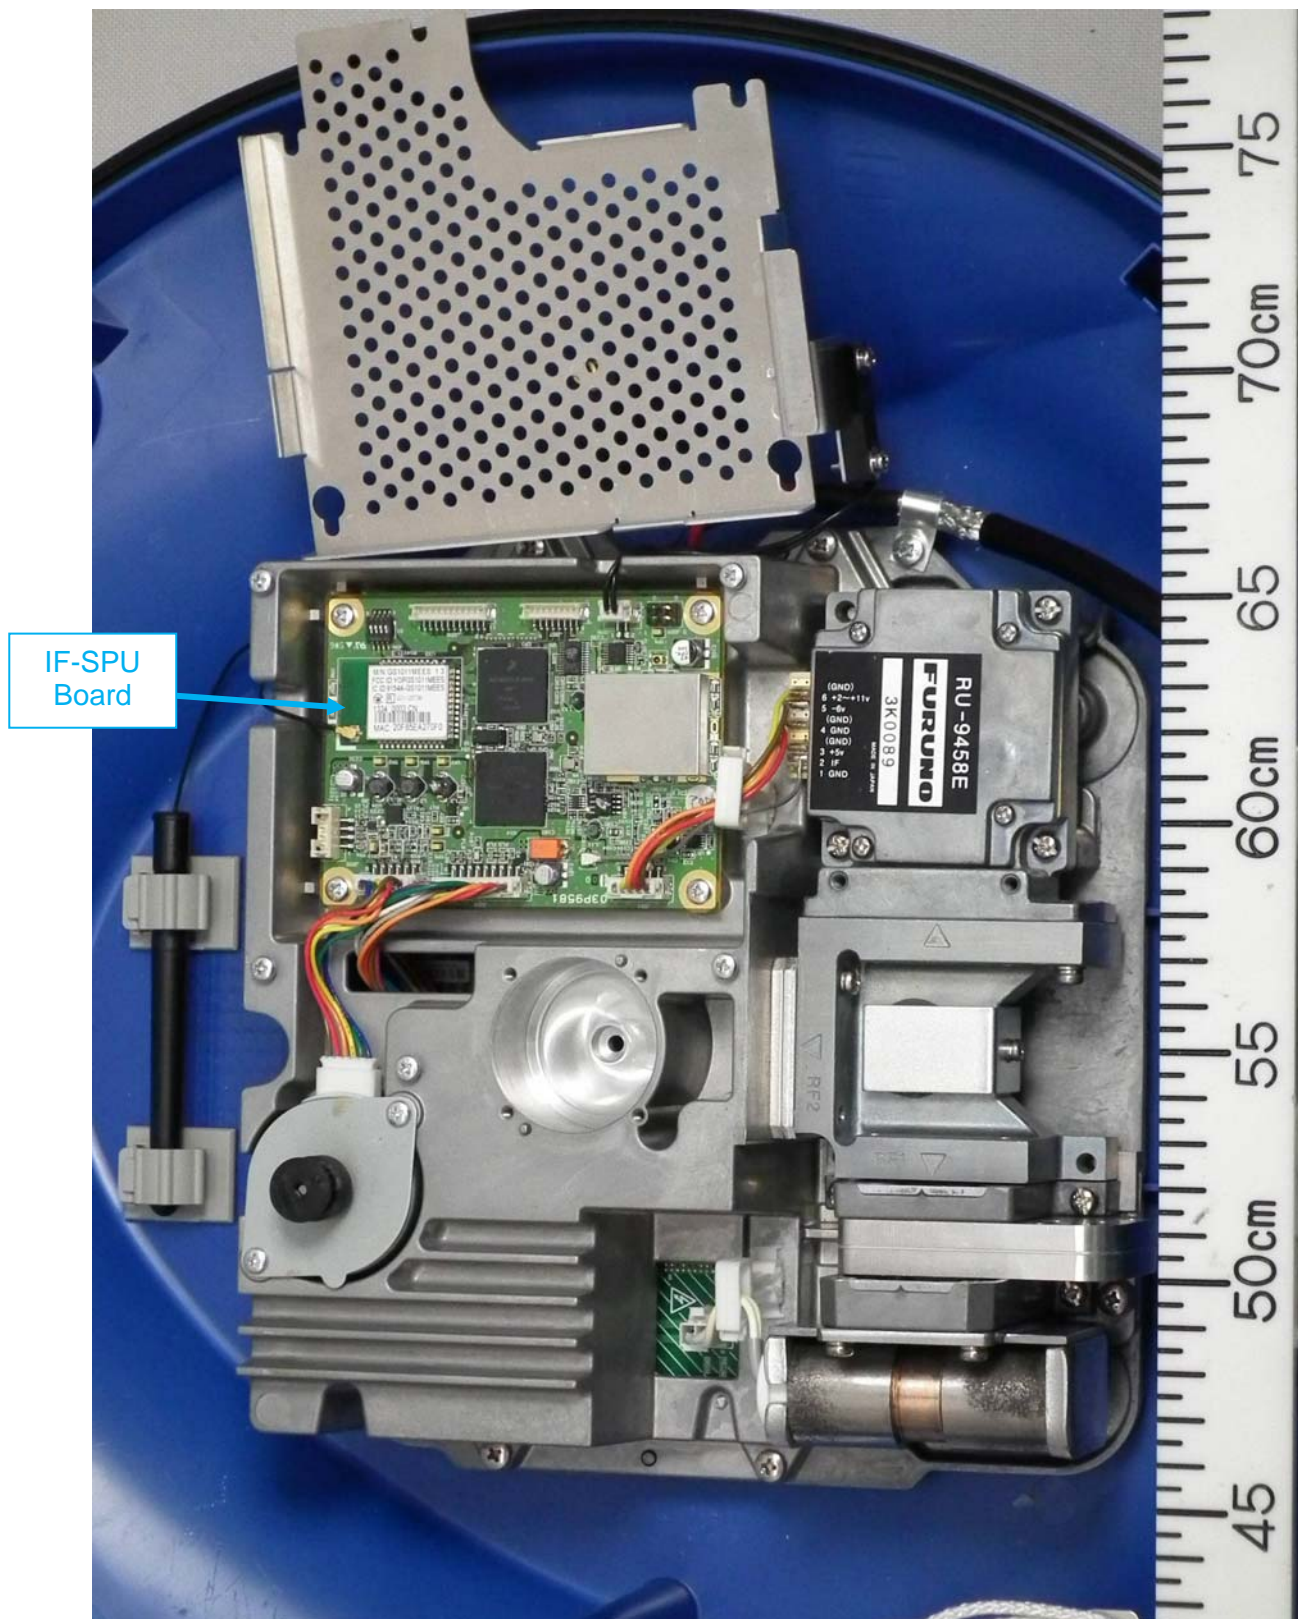

### 2 Inside View

2.1 Front View (with Top cover (radome) opened, showing Scanner RSB-126 and Transceiver RTR-103 including Radar and WLAN antennas)

## 2.2 Rear View

## 2.4 Top View (with Radar antenna removed)

2.5 Top View (with shield cover opened, showing IF-SPU Board 03P9581)