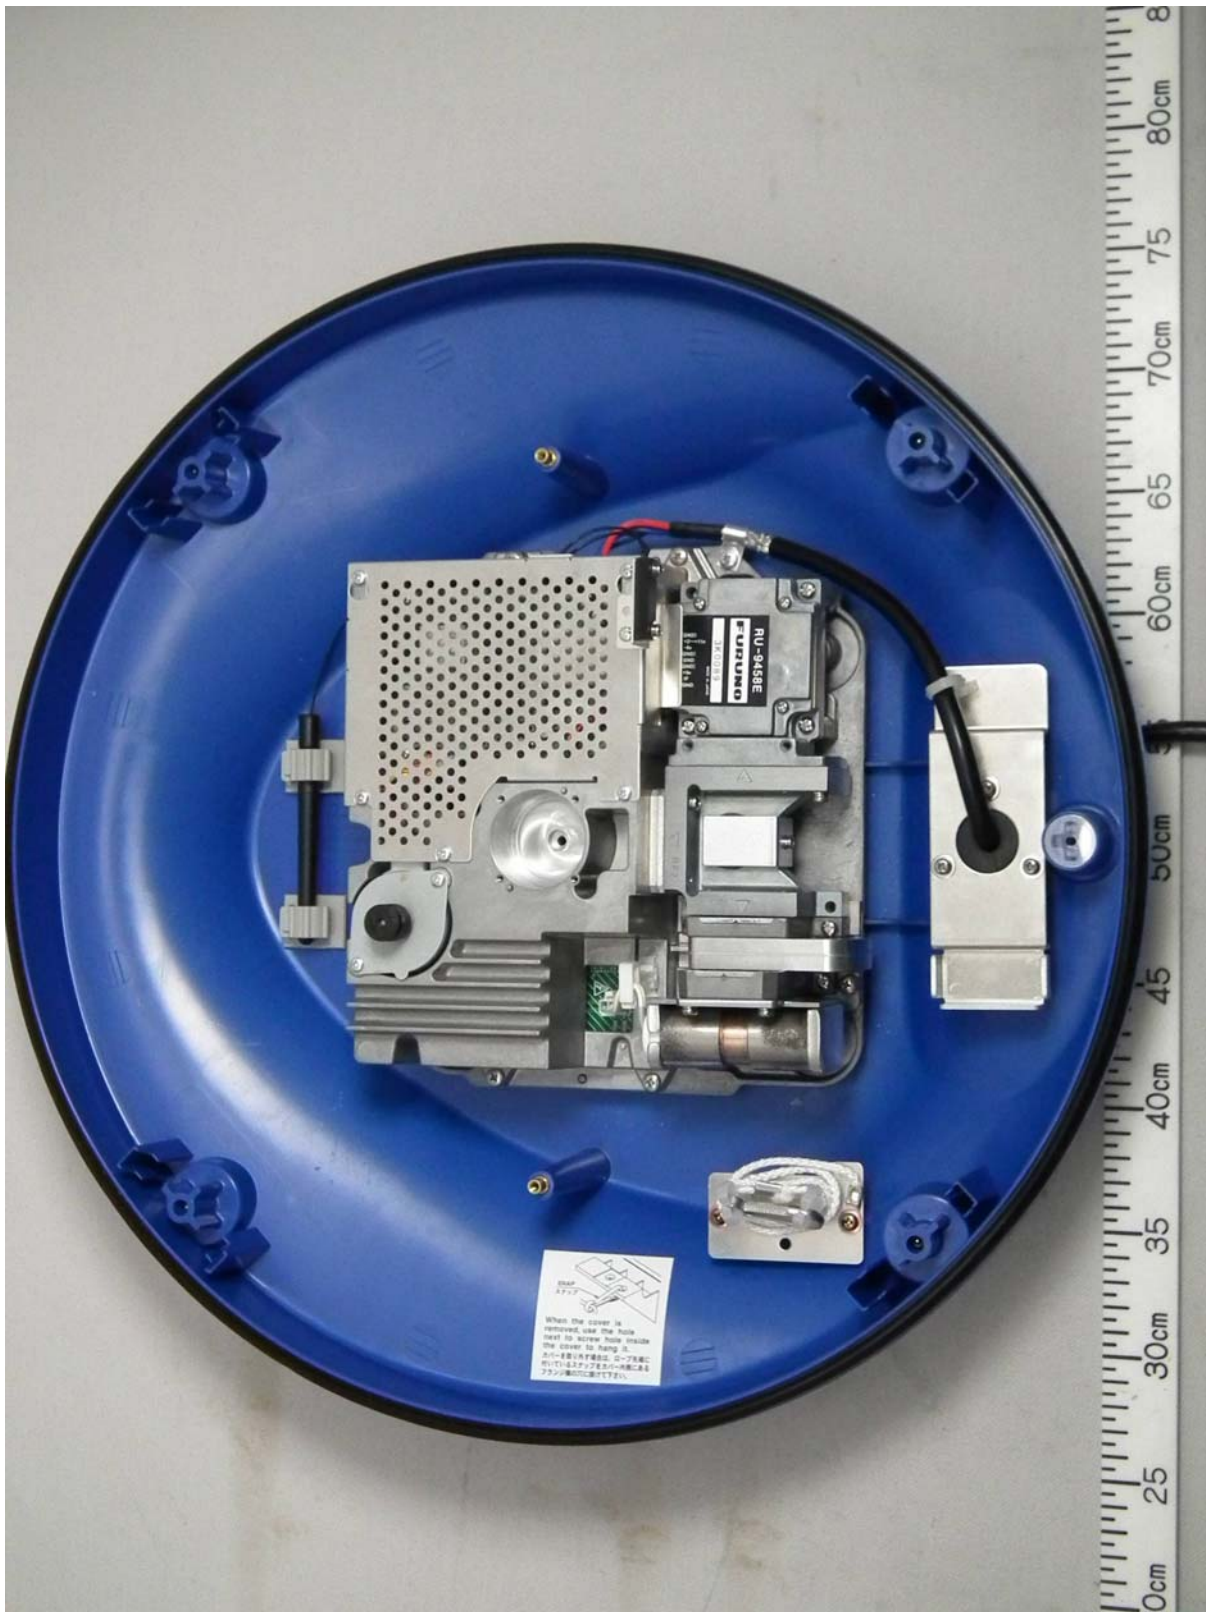

## Photographs of the Marine Radar DRS4W

### 2 Inside View

2.1 Front View (with Top cover (radome) opened, showing Scanner RSB-126 and Transceiver RTR-103 including Radar and WLAN antennas)

## 2.4 Top View (with Radar antenna removed)

2.5 Top View (with shield cover opened, showing IF-SPU Board 03P9581)

## 2.7 Top View (showing Back of Transceiver module)