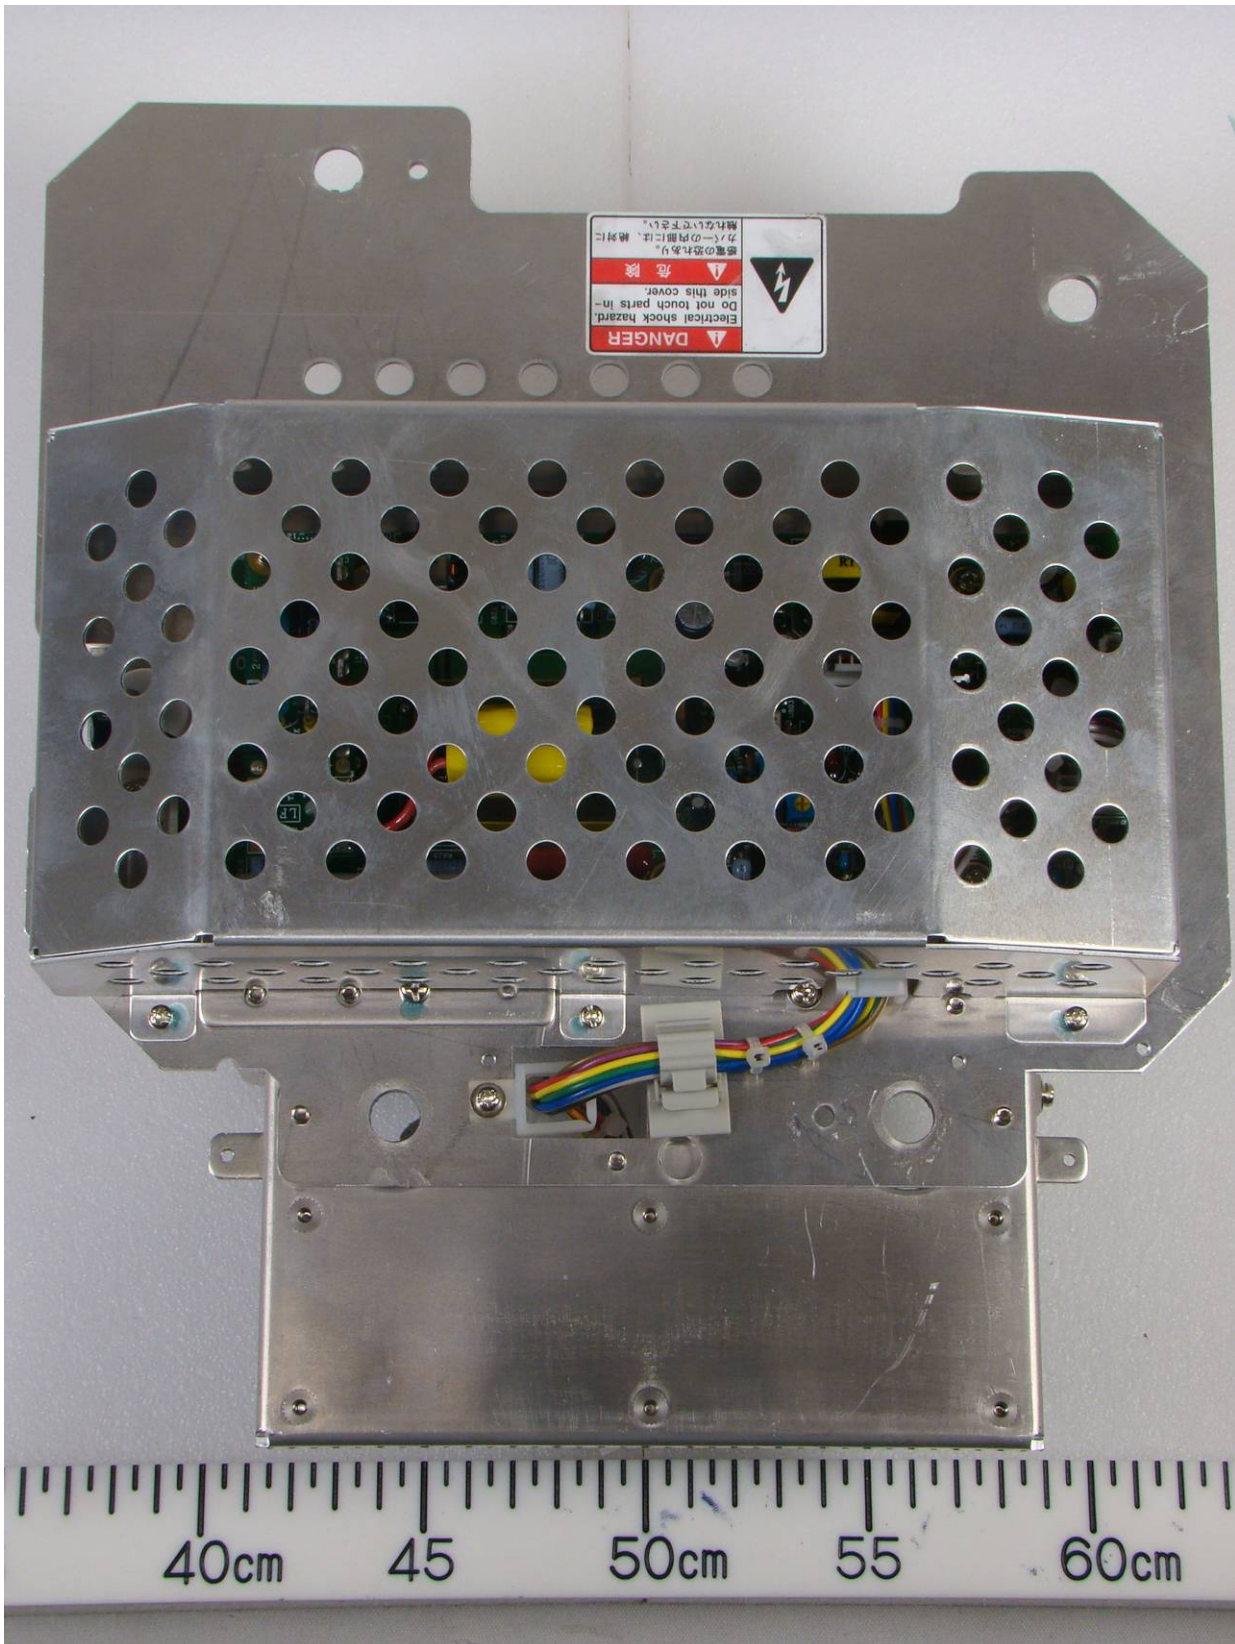

**Photographs of the Antenna unit with the Transceiver RTR-088A included for Furuno Marine Radar MODEL 1937**

2 Inside View

2.1 Inside front view (with top lid opened.)

2.2 Inside front view

RTB Board

2.3 Inside front view (with Transceiver module removed.)

2.4 Transceiver front view (with shield cover for IF Board 03P9404 removed.)

2.5 Transceiver right view

2.6 Transceiver rear view

2.7 Transceiver left view

2.8 Transceiver bottom view

2.9 Transceiver bottom view (with shield cover removed, showing MD Board 03P9235)