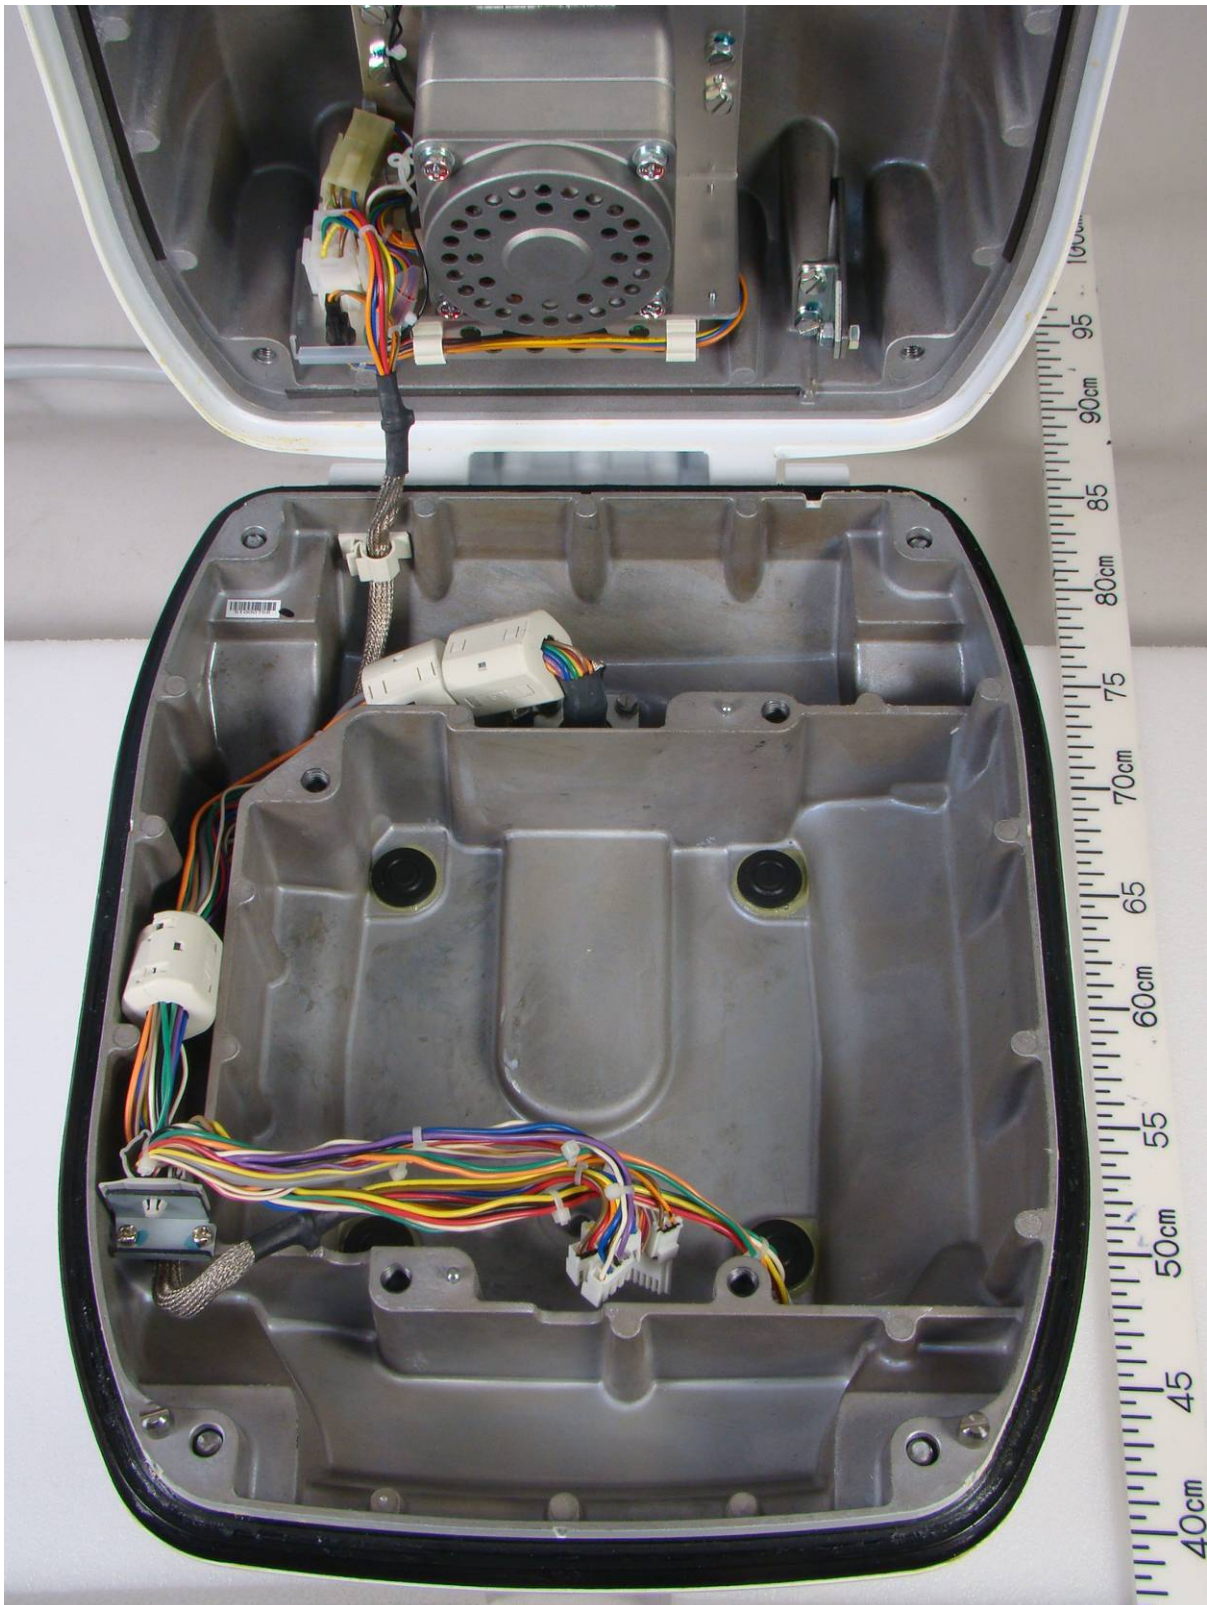

**Photographs of the Antenna unit with the Transceiver RTR-088A included for Furuno Marine Radar MODEL 1937**

2 Inside View

2.1 Inside front view (with top lid opened.)

2.2 Inside front view

RTB Board

2.3 Inside front view (with Transceiver module removed.)

2.4 Transceiver front view (with shield cover for IF Board 03P9404 removed.)

2.5 Transceiver right view

2.6 Transceiver rear view

2.7 Transceiver left view

2.8 Transceiver bottom view

2.9 Transceiver bottom view (with shield cover removed, showing MD Board 03P9235)