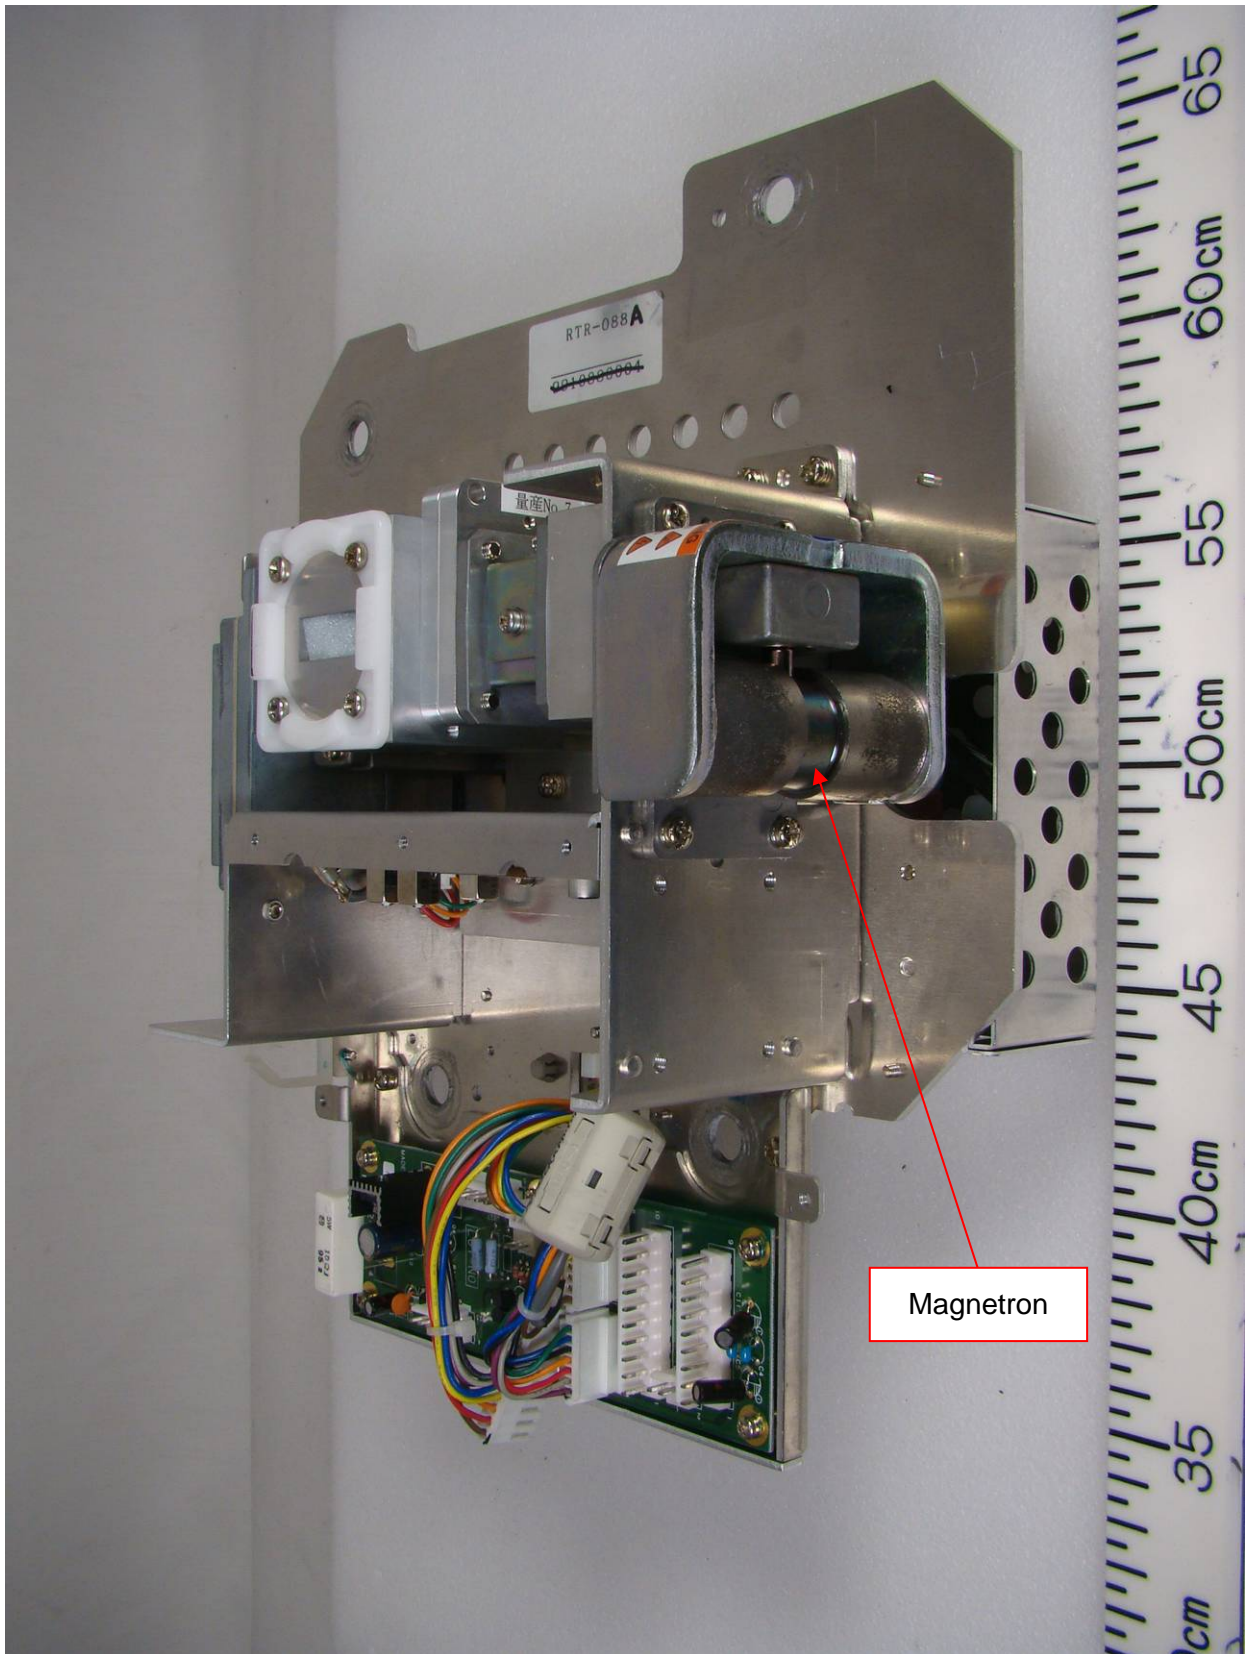

**Photographs of the Antenna unit with the Transceiver RTR-088A included for Furuno Marine Radar MODEL 1937**

2 Inside View

2.1 Inside front view (with top lid opened.)

2.2 Inside front view

RTB Board

2.3 Inside front view (with Transceiver module removed.)

2.4 Transceiver front view (with shield cover for IF Board 03P9404 removed.)

2.5 Transceiver right view

2.6 Transceiver rear view

2.7 Transceiver left view

2.8 Transceiver bottom view

2.9 Transceiver bottom view (with shield cover removed, showing MD Board 03P9235)