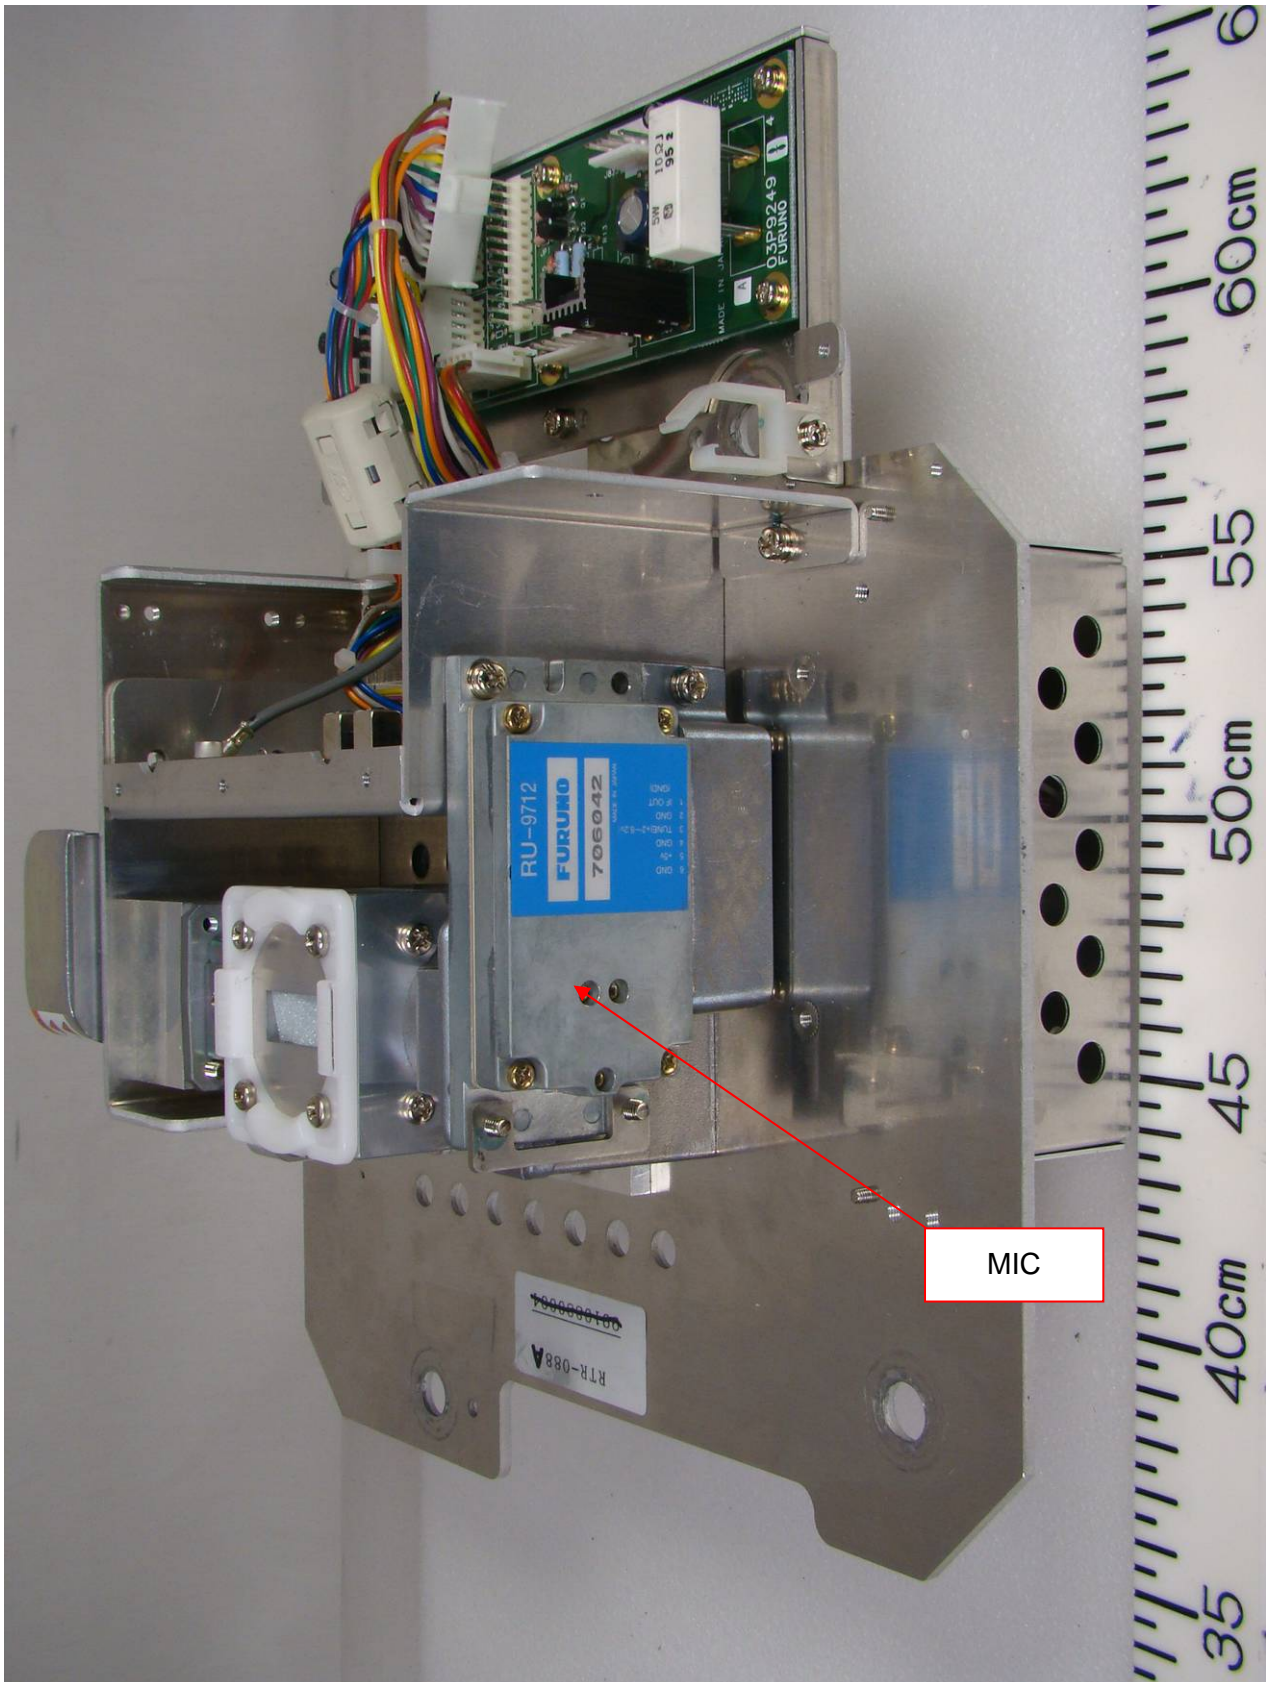

**Photographs of the Antenna unit with the Transceiver RTR-088A included for Furuno Marine Radar MODEL 1937**

2 Inside View

2.1 Inside front view (with top lid opened.)

2.2 Inside front view

RTB Board

2.3 Inside front view (with Transceiver module removed.)

2.4 Transceiver front view (with shield cover for IF Board 03P9404 removed.)

2.5 Transceiver right view

2.6 Transceiver rear view

2.7 Transceiver left view

2.8 Transceiver bottom view

2.9 Transceiver bottom view (with shield cover removed, showing MD Board 03P9235)