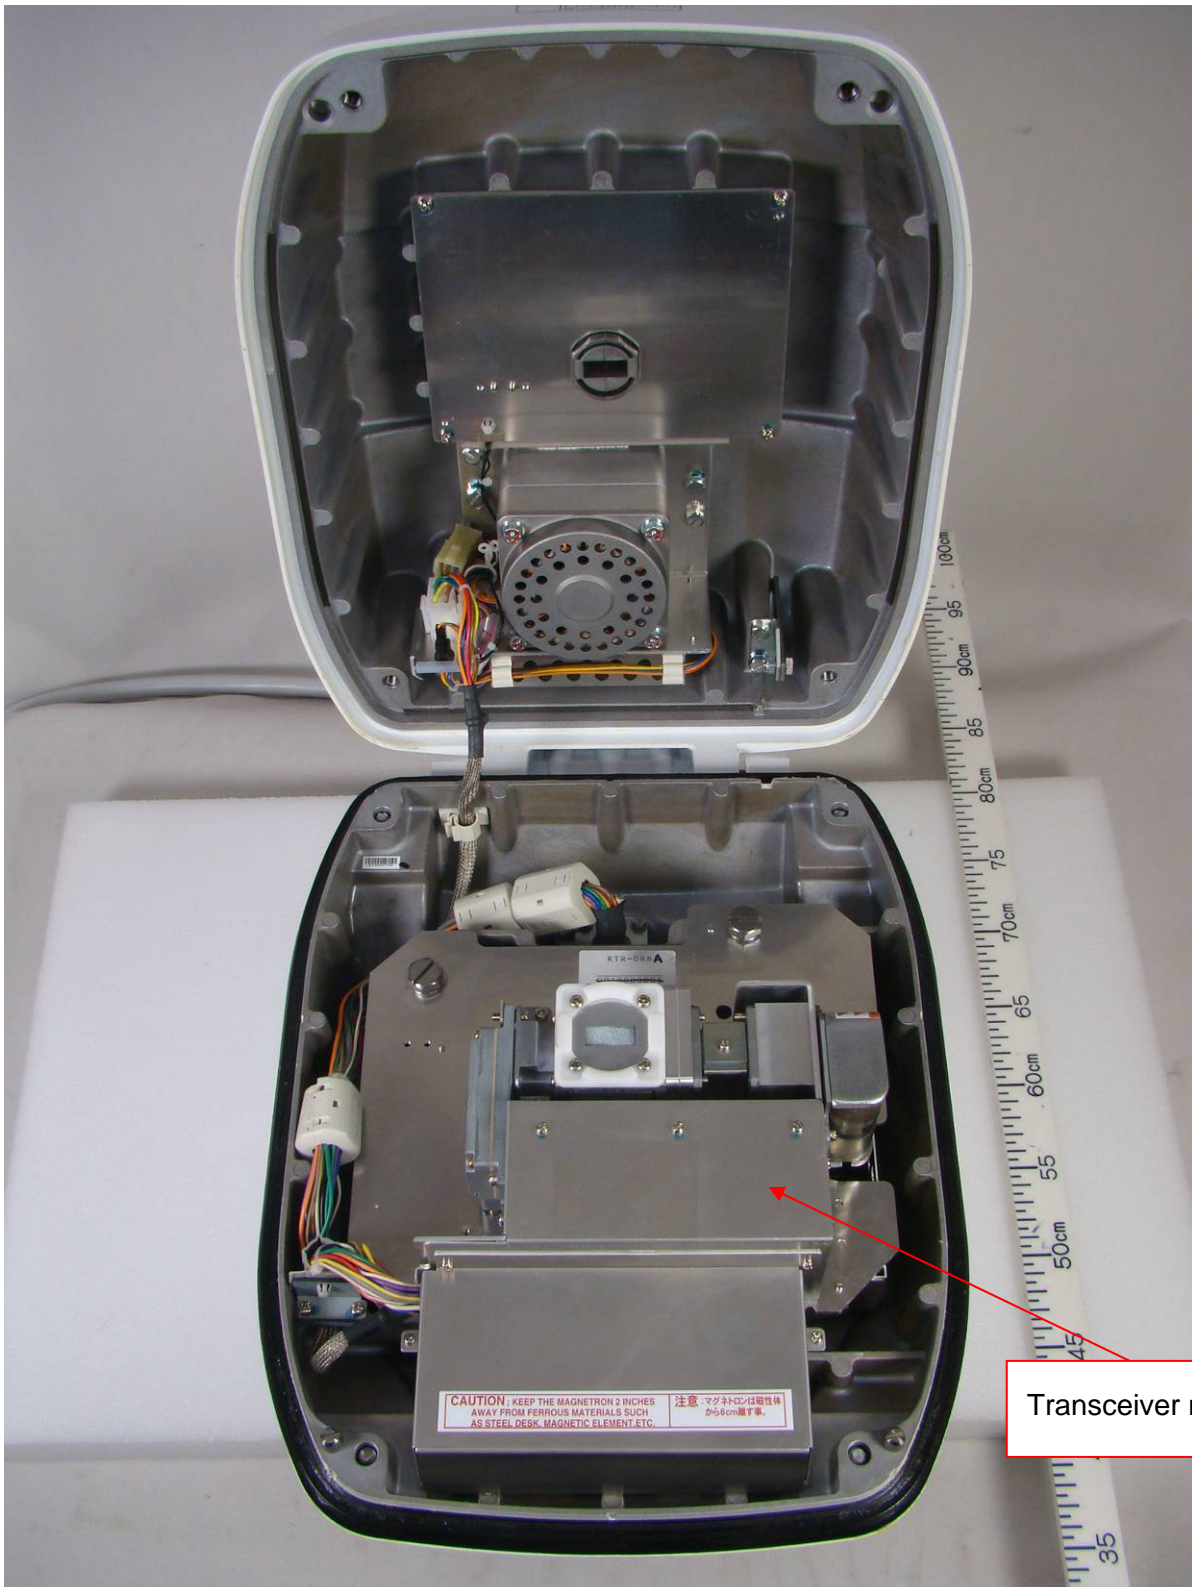

**Photographs of the Antenna unit with the Transceiver RTR-088A included for Furuno Marine Radar MODEL 1937**

2 Inside View

2.1 Inside front view (with top lid opened.)

2.2 Inside front view

RTB Board

2.3 Inside front view (with Transceiver module removed.)

2.4 Transceiver front view (with shield cover for IF Board 03P9404 removed.)

2.5 Transceiver right view

2.6 Transceiver rear view

2.7 Transceiver left view

2.8 Transceiver bottom view

2.9 Transceiver bottom view (with shield cover removed, showing MD Board 03P9235)