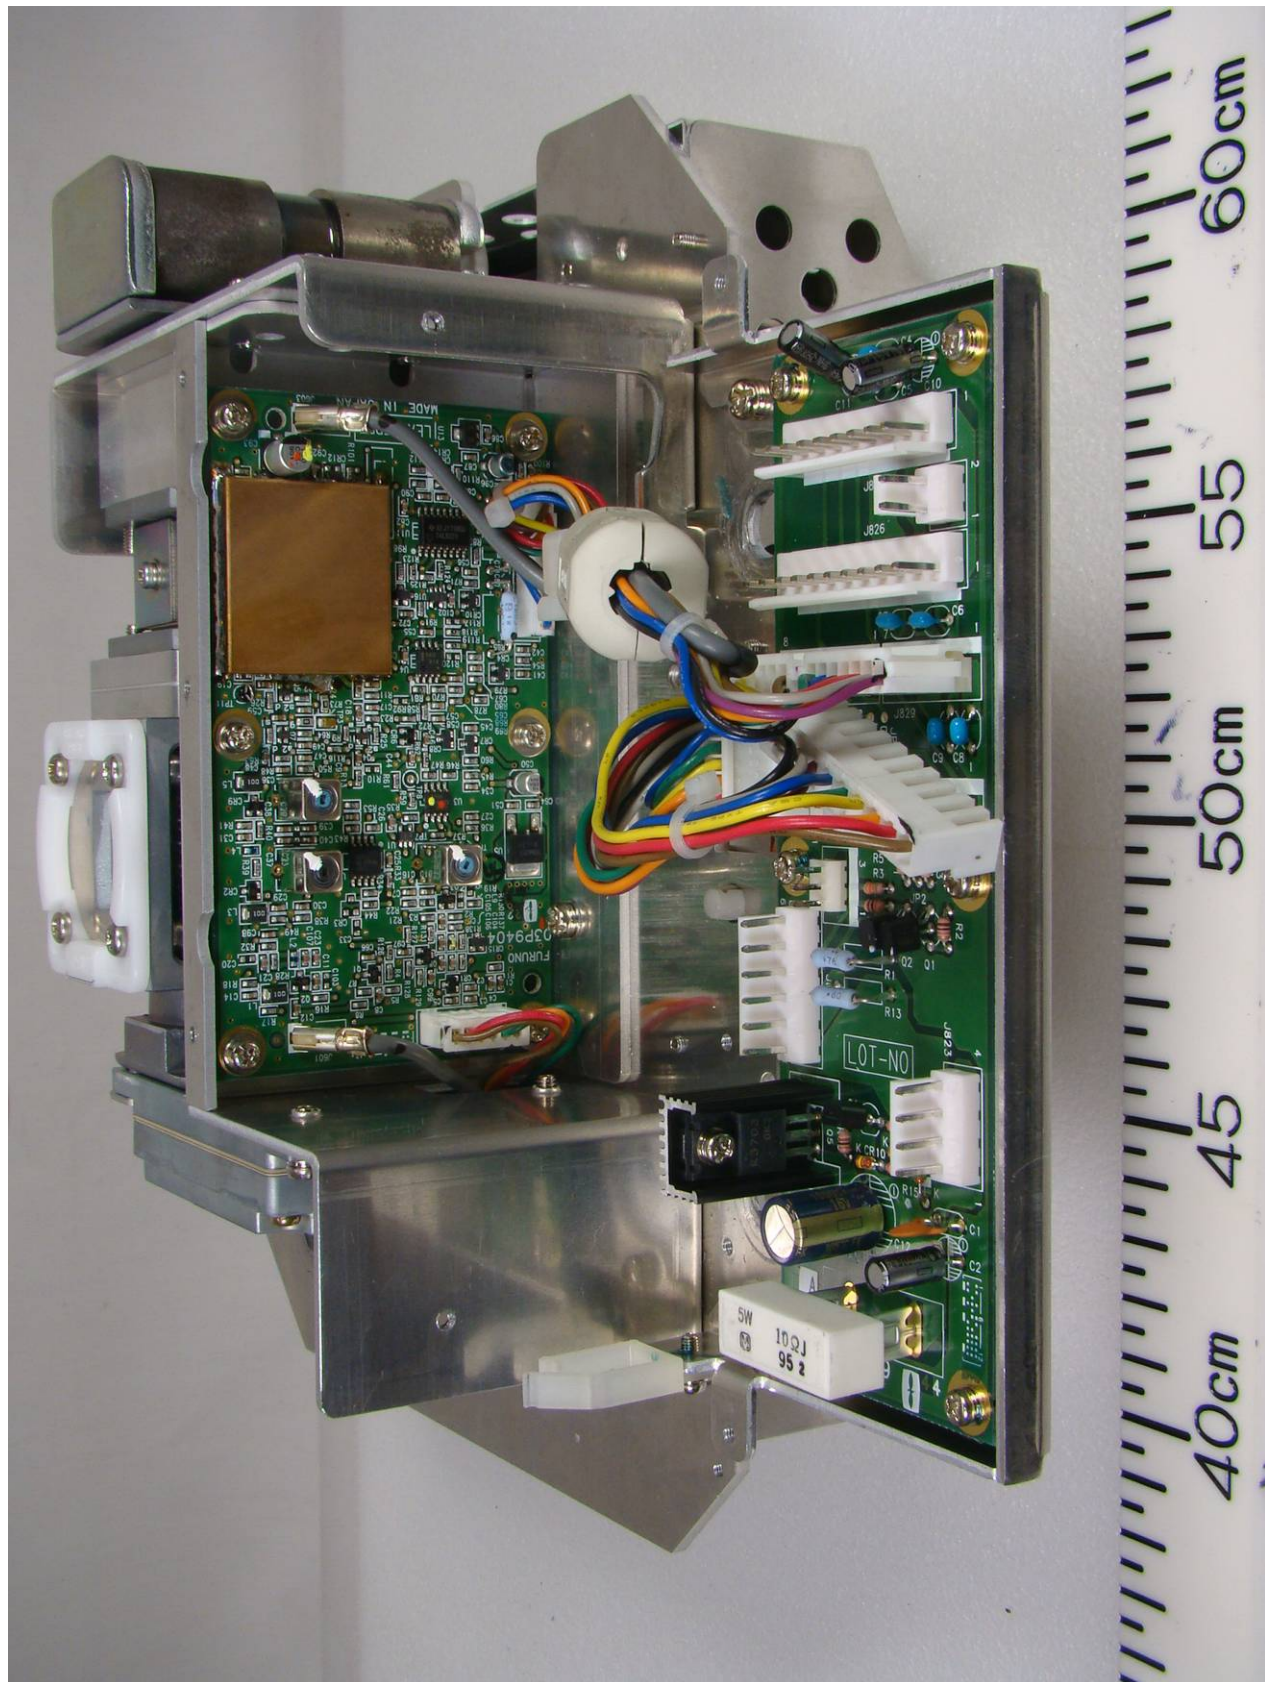

**Photographs of the Antenna unit with the Transceiver RTR-088A included for Furuno Marine Radar MODEL 1937**

2 Inside View

2.1 Inside front view (with top lid opened.)

2.2 Inside front view

RTB Board

2.3 Inside front view (with Transceiver module removed.)

2.4 Transceiver front view (with shield cover for IF Board 03P9404 removed.)

2.5 Transceiver right view

2.6 Transceiver rear view

2.7 Transceiver left view

2.8 Transceiver bottom view

2.9 Transceiver bottom view (with shield cover removed, showing MD Board 03P9235)