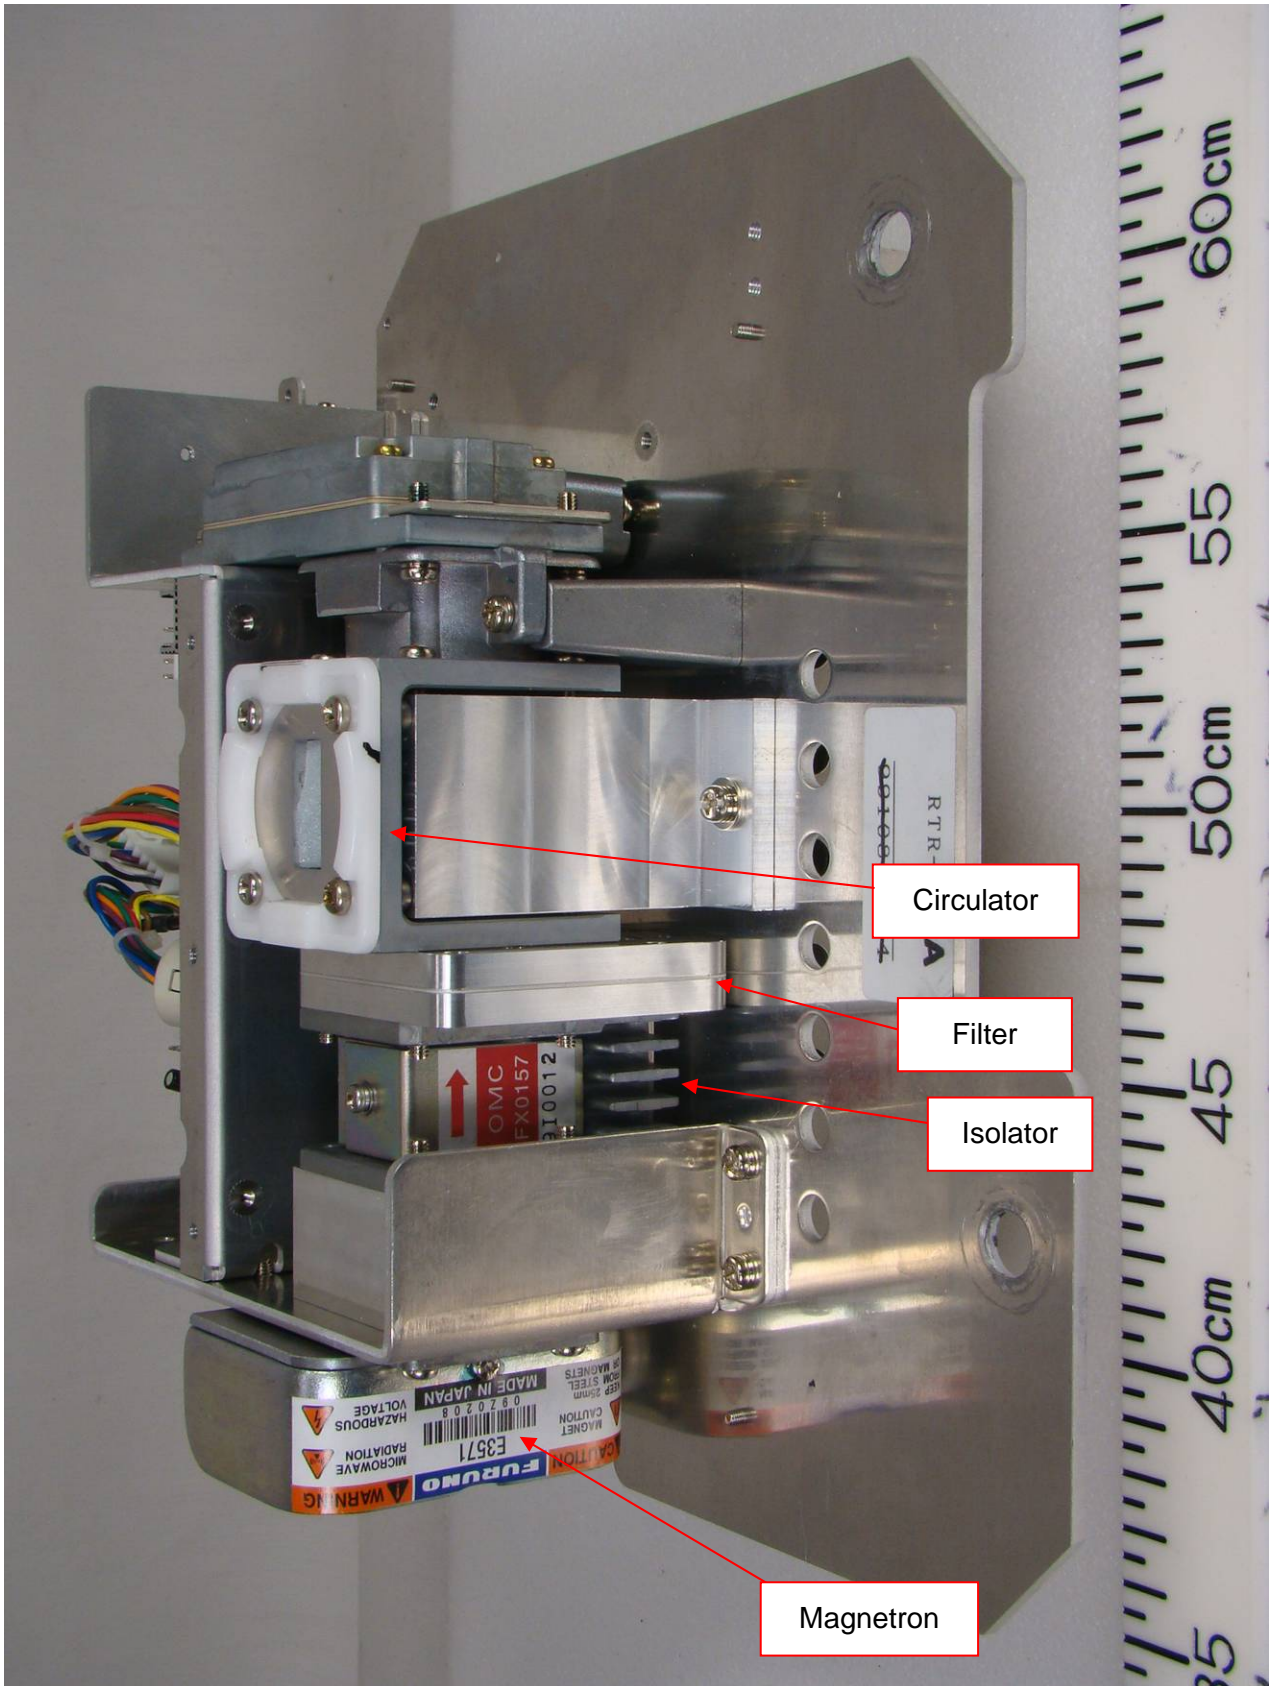

**Photographs of the Antenna unit with the Transceiver RTR-088A included for Furuno Marine Radar MODEL 1937**

2 Inside View

2.1 Inside front view (with top lid opened.)

2.2 Inside front view

RTB Board

2.3 Inside front view (with Transceiver module removed.)

2.4 Transceiver front view (with shield cover for IF Board 03P9404 removed.)

2.5 Transceiver right view

2.6 Transceiver rear view

2.7 Transceiver left view

2.8 Transceiver bottom view

2.9 Transceiver bottom view (with shield cover removed, showing MD Board 03P9235)