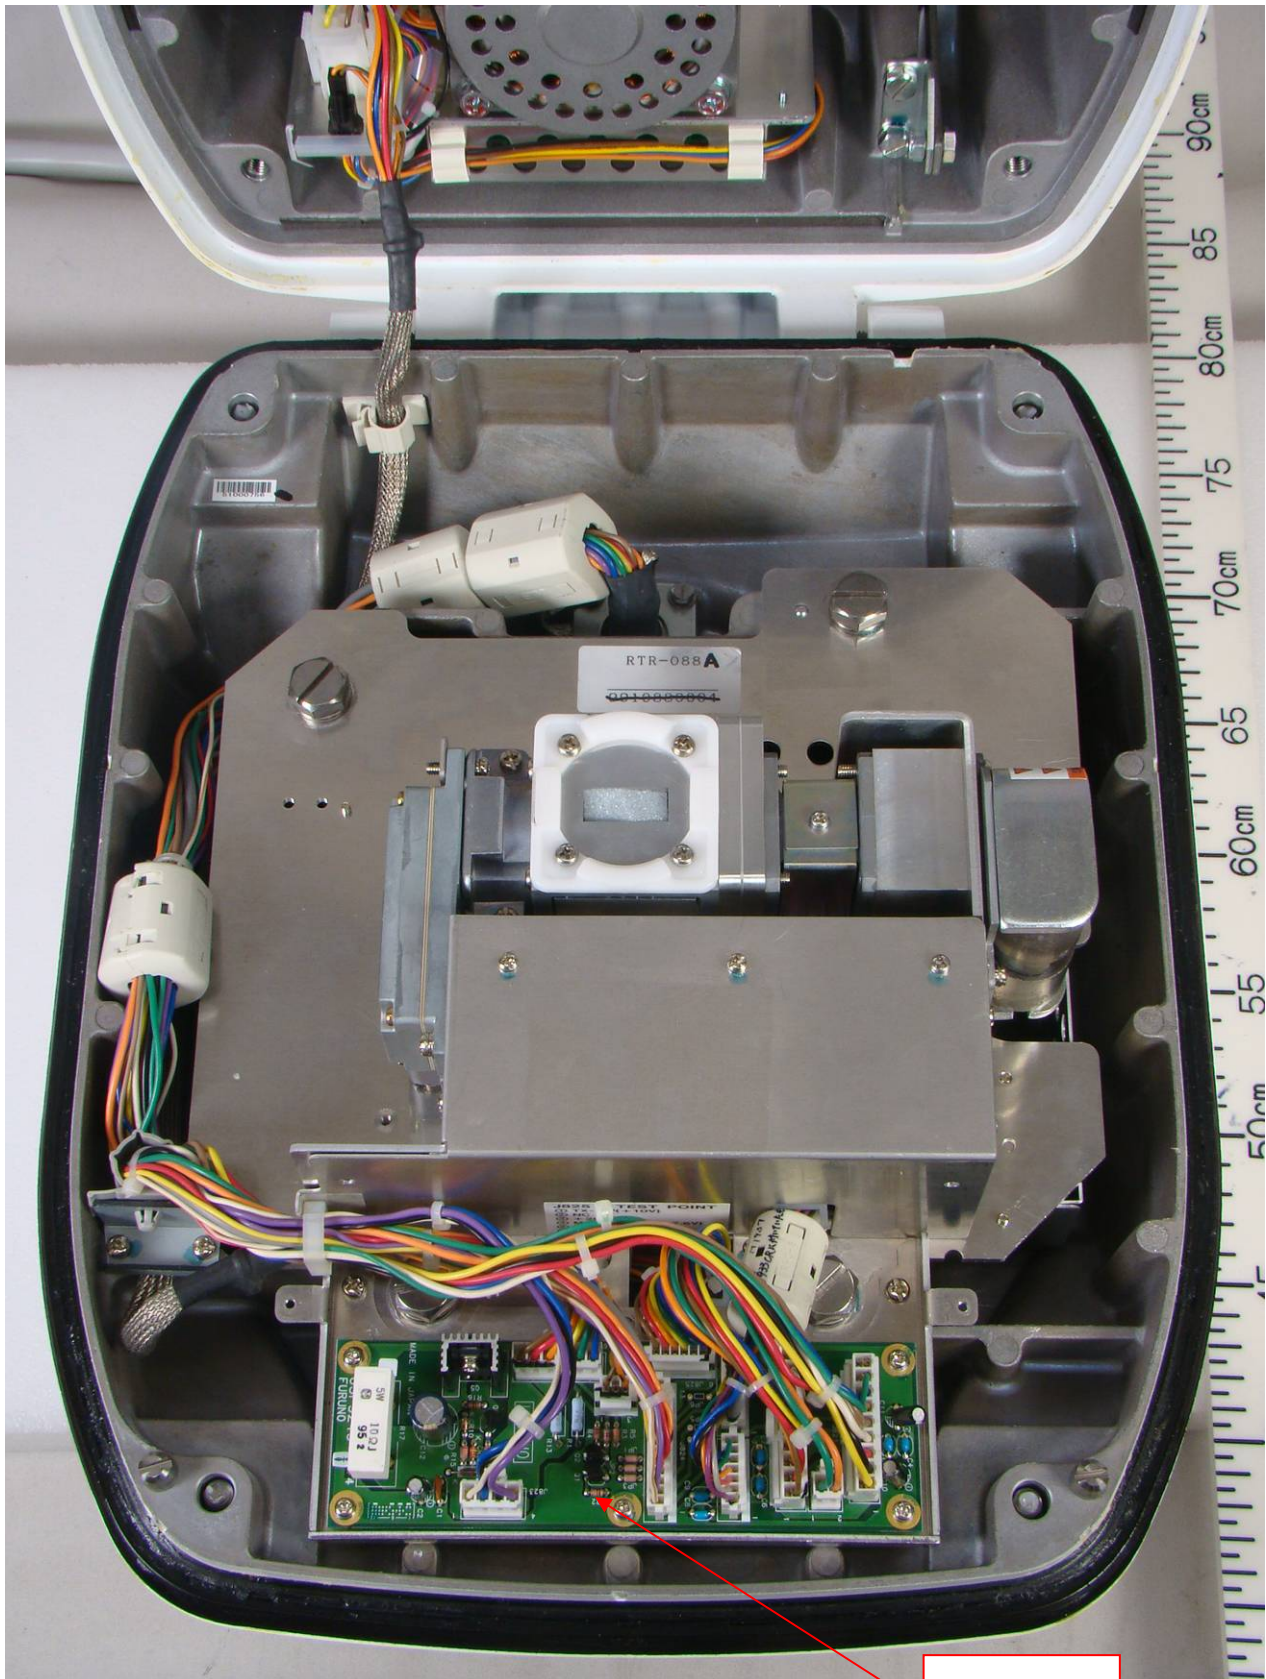

**Photographs of the Antenna unit with the Transceiver RTR-088A included for Furuno Marine Radar MODEL 1937**

2 Inside View

2.1 Inside front view (with top lid opened.)

2.2 Inside front view

RTB Board

2.3 Inside front view (with Transceiver module removed.)

2.4 Transceiver front view (with shield cover for IF Board 03P9404 removed.)

2.5 Transceiver right view

2.6 Transceiver rear view

2.7 Transceiver left view

2.8 Transceiver bottom view

2.9 Transceiver bottom view (with shield cover removed, showing MD Board 03P9235)