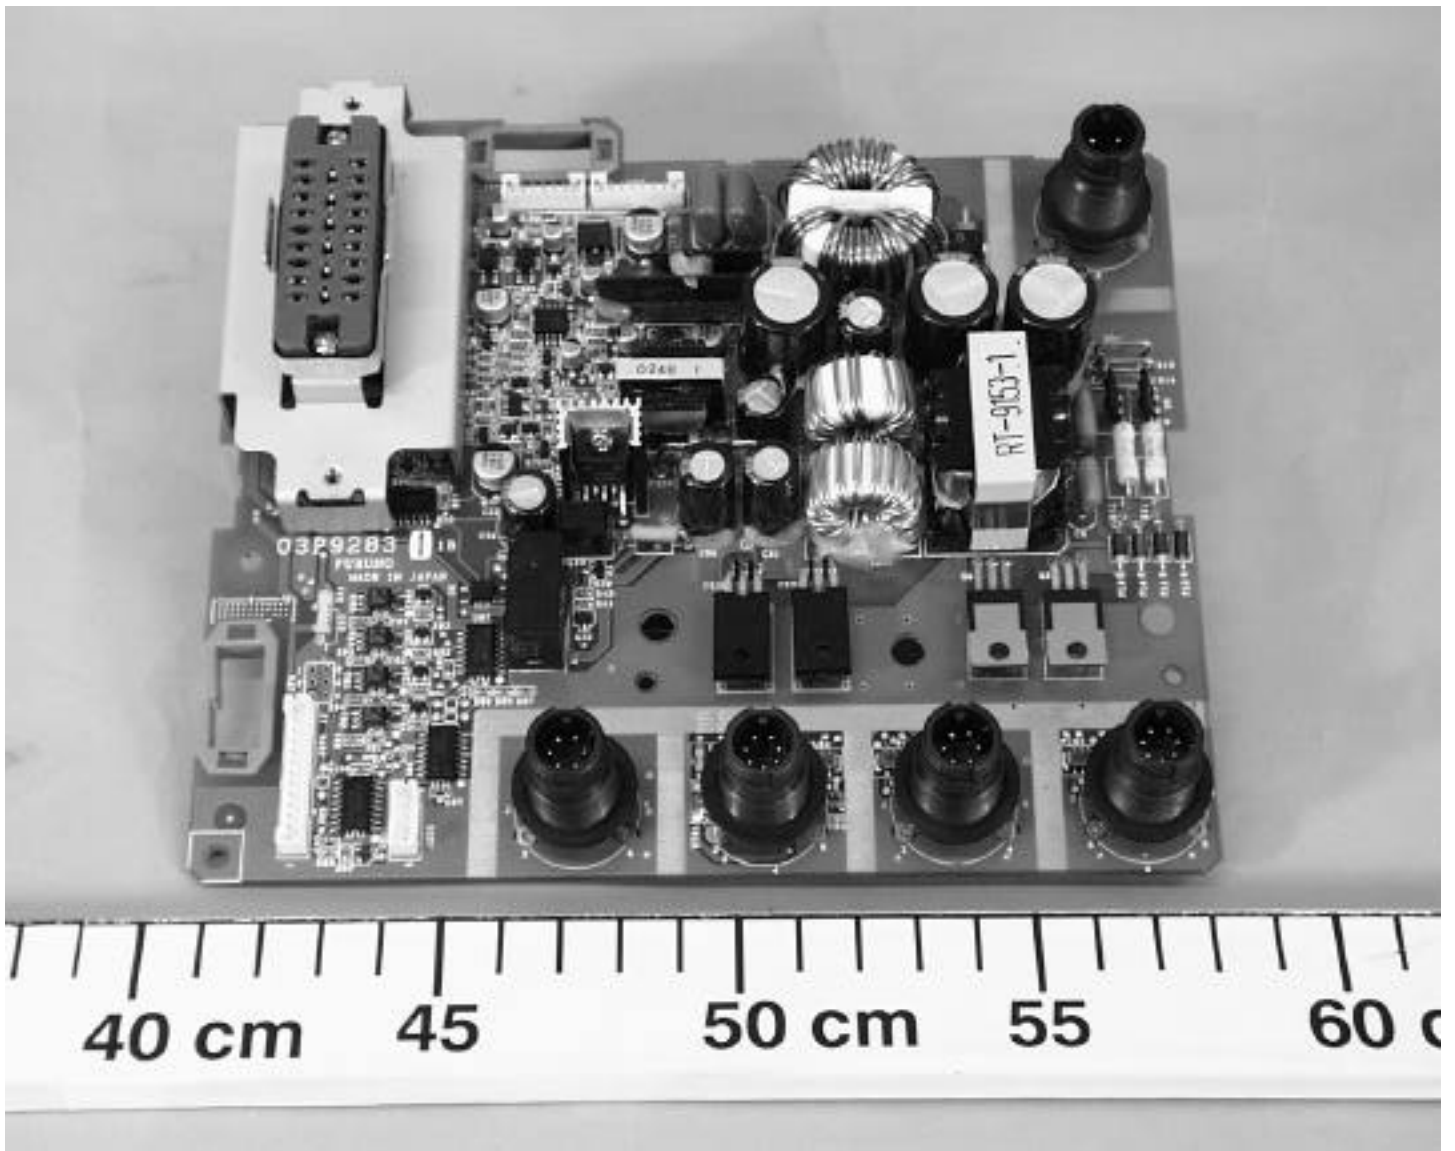

FURUNO
MADE IN JAPAN

03P9280 0 0A

35 40 cm 45 50 cm 55

40 cm

45

50 cm

55

MARINE RADAR