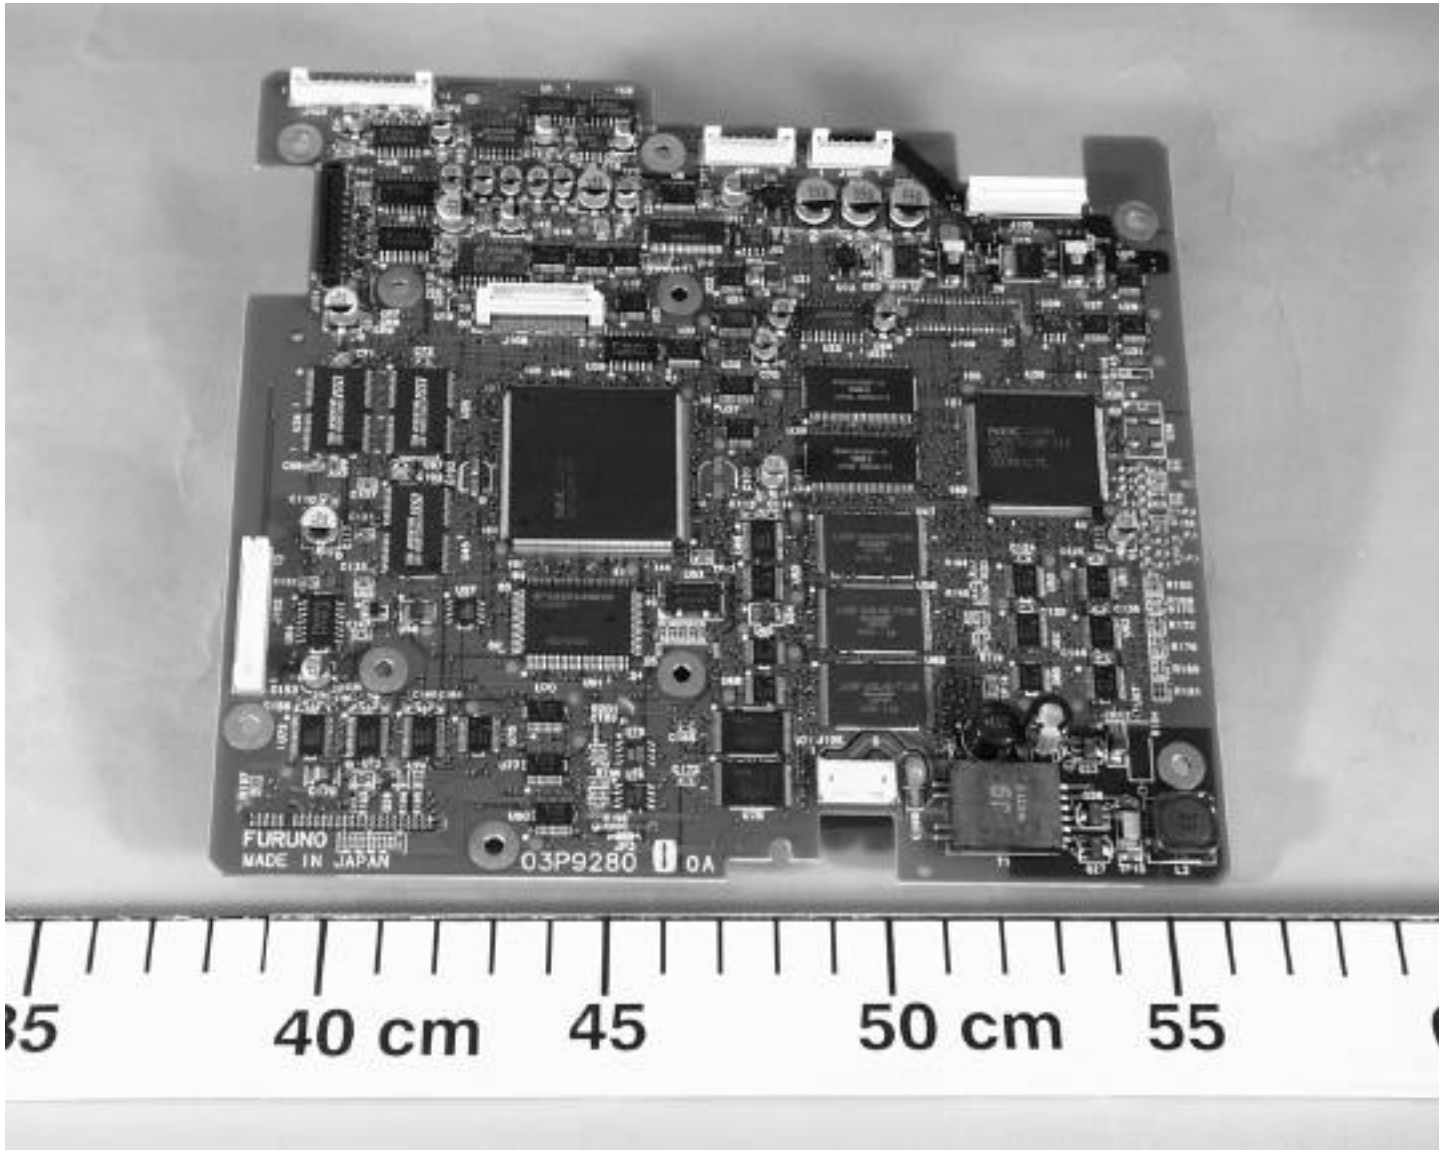

MADE IN JAPAN

03P9298

120 130 140 150 160 170 180 190 200 210 220 230 240 250

SCALE IN MILLIMETERS

**MARINE RADAR
ANTENNA UNIT**

TYPE RSB-0087

SER.NO. R120-0005

FCC ID : ADB9ZWRTR070

FURUNO U.S.A., INC.

COMPASS SAFE DISTANCE

STD 1.25 m **STEER** 0.85 m

FURUNO ELECTRIC CO., LTD.

9-52 Ashihara-Cho.

Nishinomiya City, Japan

MADE IN JAPAN

CE 0560