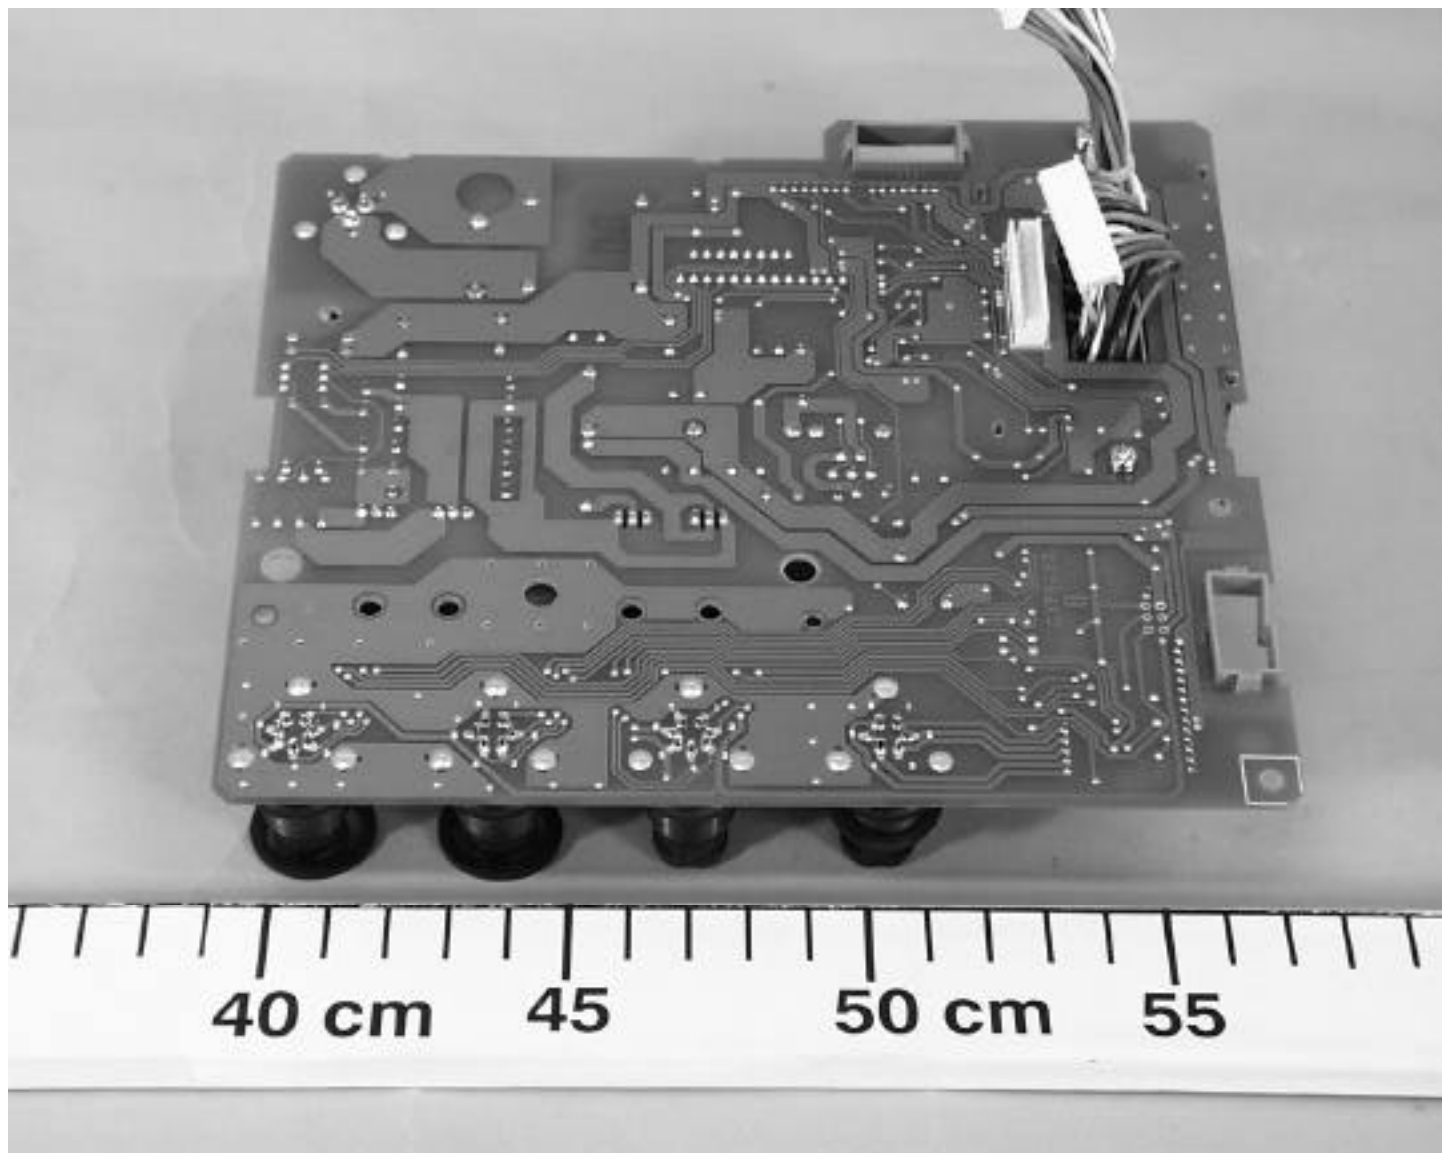

MADE IN JAPAN

03P9298

120 130 140 150 160 170 180 190 200 210 220 230 240 250

SCALE IN MILLIMETERS

**MARINE RADAR
ANTENNA UNIT**

TYPE RSB-0087

SER.NO. R120-0005

FCC ID : ADB9ZWRTR070

FURUNO
MADE IN JAPAN

03P9280 0 0A

35 40 cm 45 50 cm 55

40 cm

45

50 cm

55

MARINE RADAR

DISPLAY UNIT

TYPE **RDP-130**

INPUT **12-24 VDC**

SER.NO. **4305-0020**

COMPASS SAFE DISTANCE

STD **m** **STEER** **m**

FURUNO ELECTRIC CO., LTD.

9-52 Ashihara-Cho, Nishinomiya
City, Japan