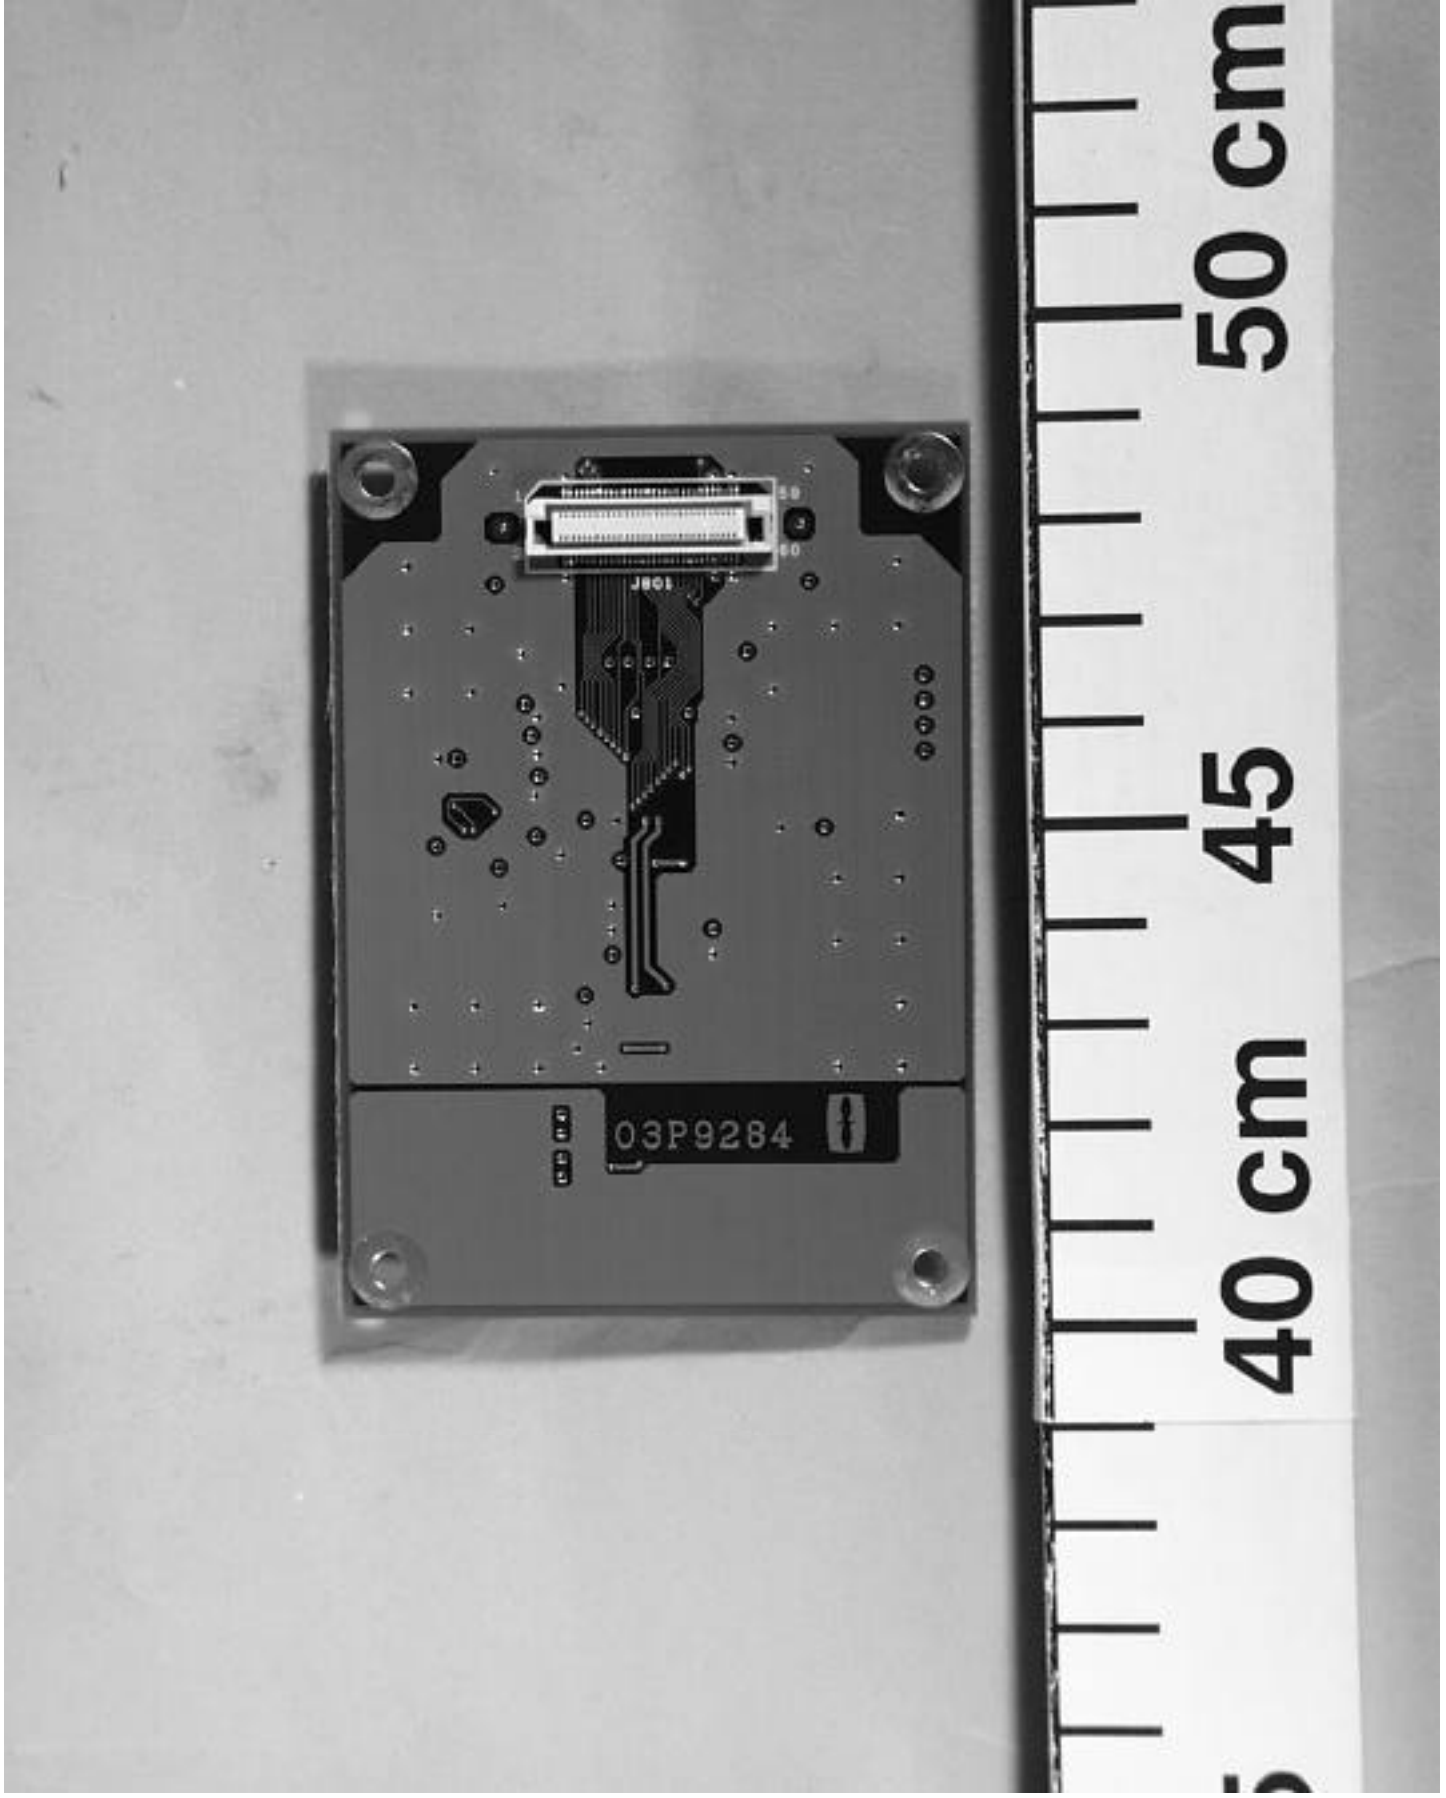

03P9284

03P9284

50 cm

45

40 cm