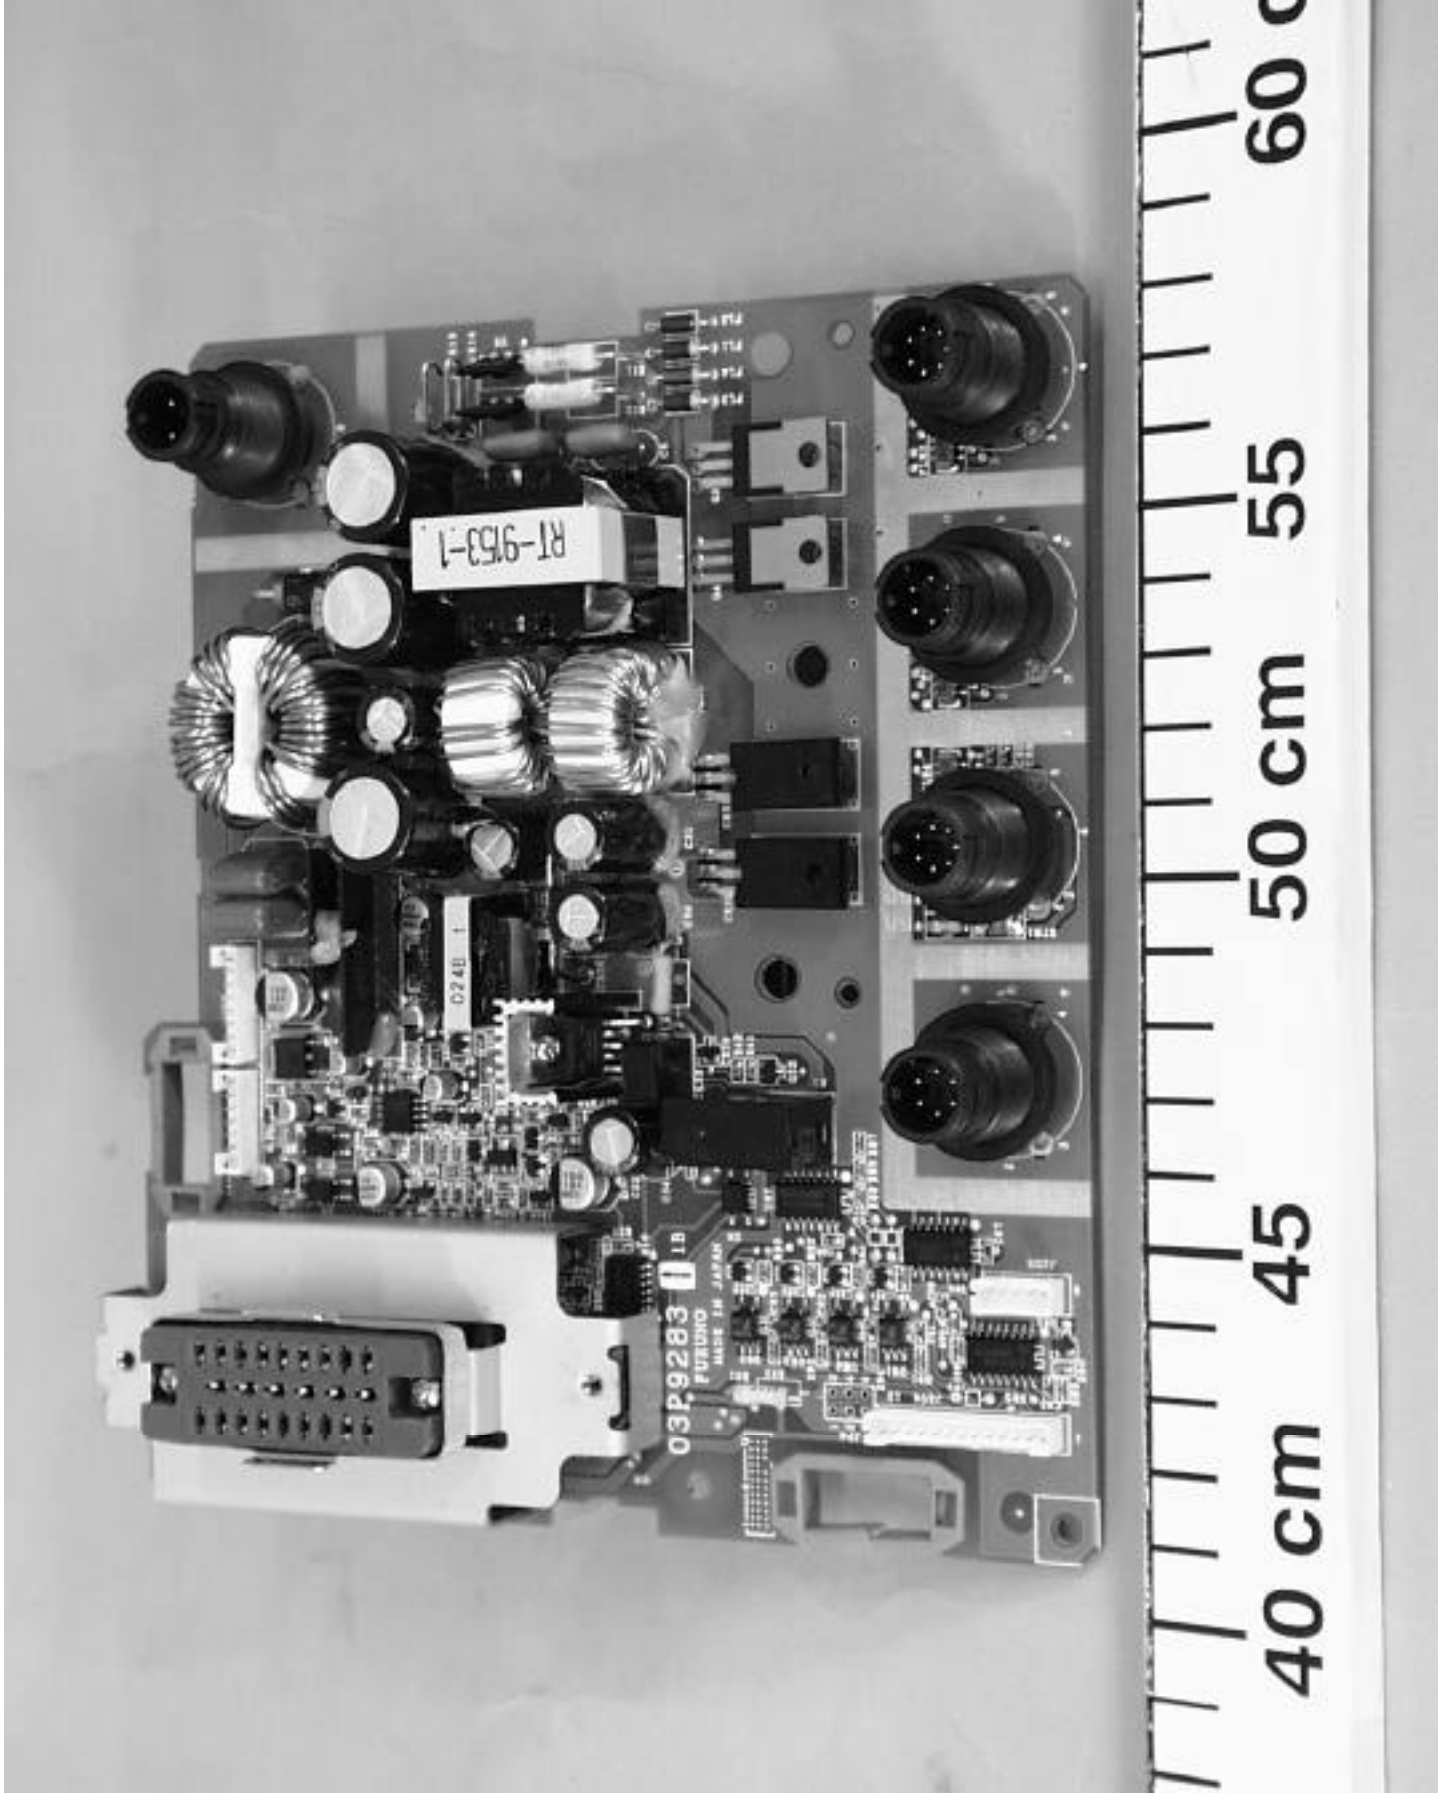

03P9283 1B

FUJIBOND

MADE IN JAPAN

R1-9153-1

024B 1

40 cm

45

50 cm

55

60 cm