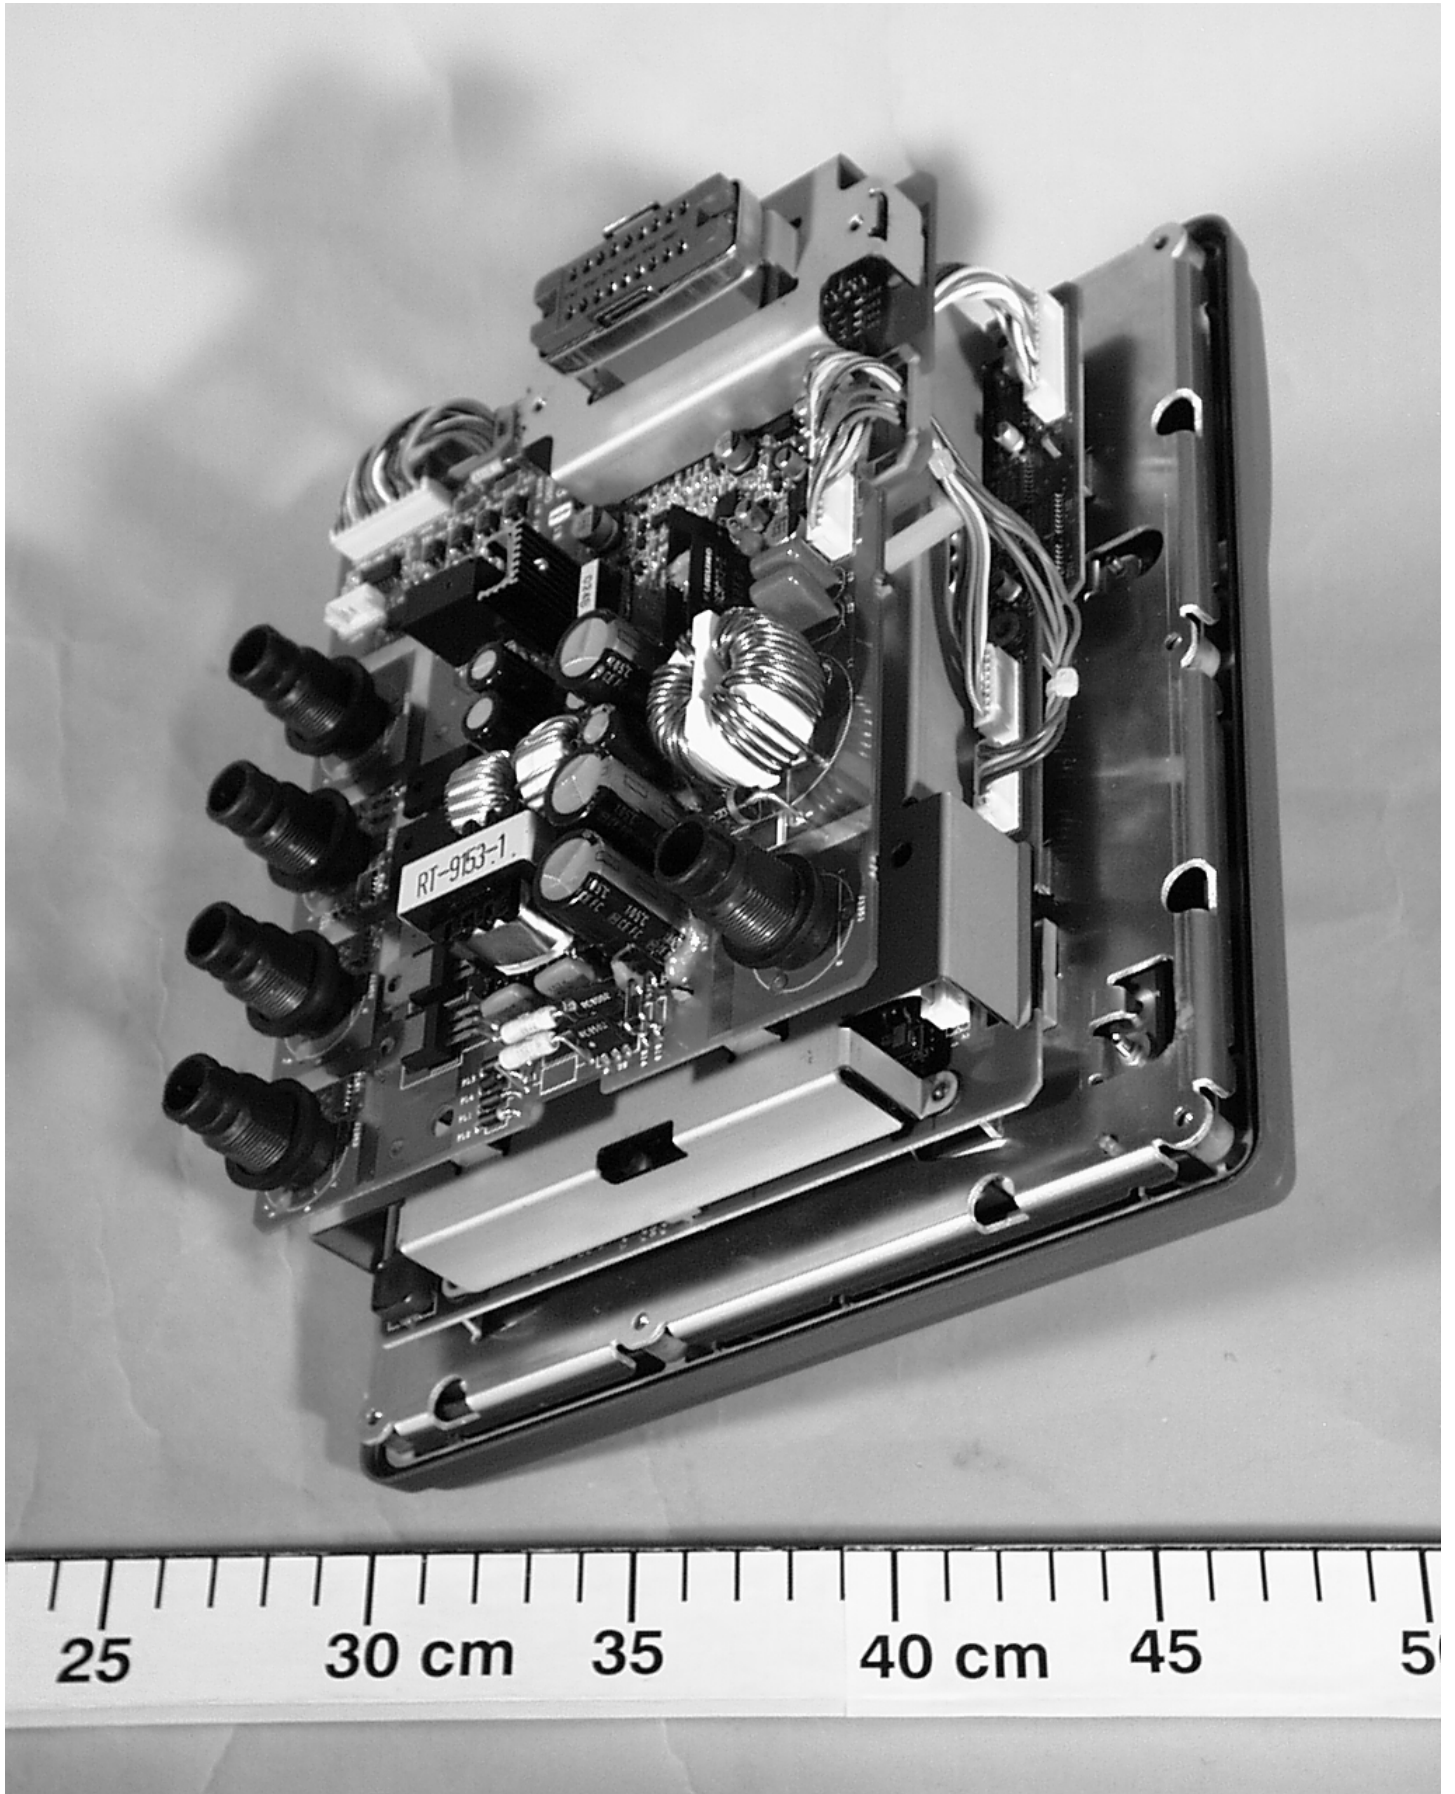

FURUNO

NAVnet
FURUNO / NAVNET

30 cm 35 40 cm 45 50 cm 55 60 cm 65

MARINE RADAR

DISPLAY UNIT

TYPE **RDP-130**

INPUT **12-24 VDC**

SER.NO. **4305-0030**

COMPASS SAFE DISTANCE

STD **0.7** m STEER **0.5** m

FURUNO ELECTRIC CO., LTD.

9-52 Ashihara-Cho, Nishinomiya
City, Japan

MADE IN JAPAN

CE 0560

55

50 cm

50 cm

45

40 cm

40 cm 45 50 cm 55

03P9284

03P9284

50 cm

45

40 cm