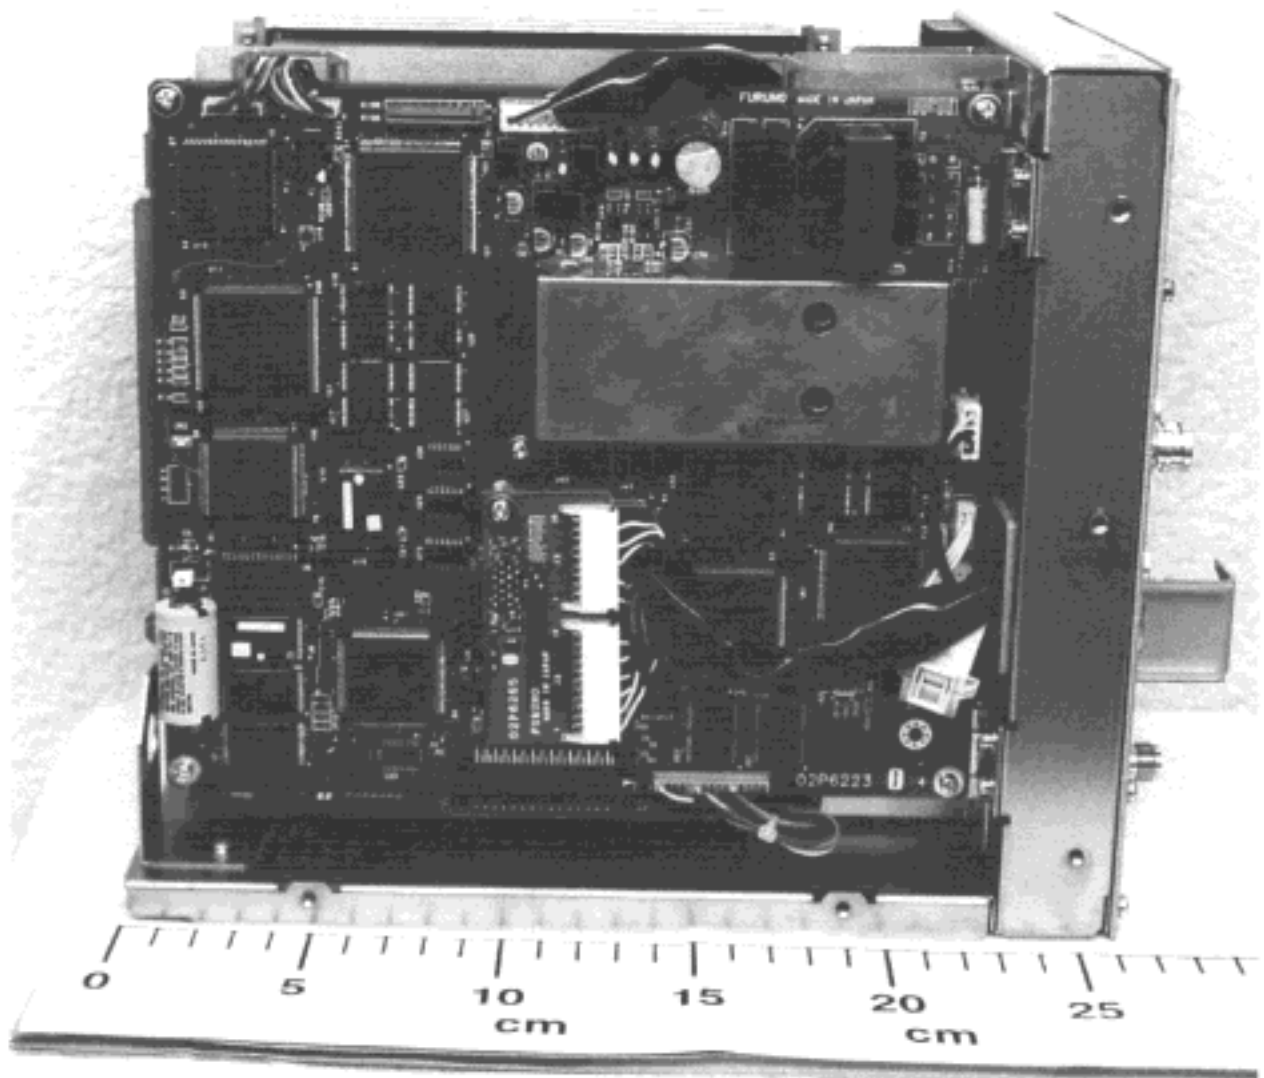

Photo 10.12 Radar Antenna Unit (RSB-0083) Inside View
(cover removed)
(Transceiver Module Removed)

Photo 10.13 Transceiver Module (RTR-064) Top View

Photo 10.14 Transceiver Module (TRT-064) Bottom View

Photo 10.3 LCD Monitor Unit Inside View
(cover removed)
(showing MCU board (02P6225))

Photo 10.6 Processor Unit Right Side View
(cover removed)
(showing PSP board (02P6223))

Photo 10.7 Processor Unit Left Side View
(cover removed)
(showing RPW board (02P6224))

Photo 10.8 Processor Unit Front View
(cover removed)

Photo 10.11 Radar Antenna Unit (RSB-0082) Inside View
(cover removed)
(Transceiver Module Removed)