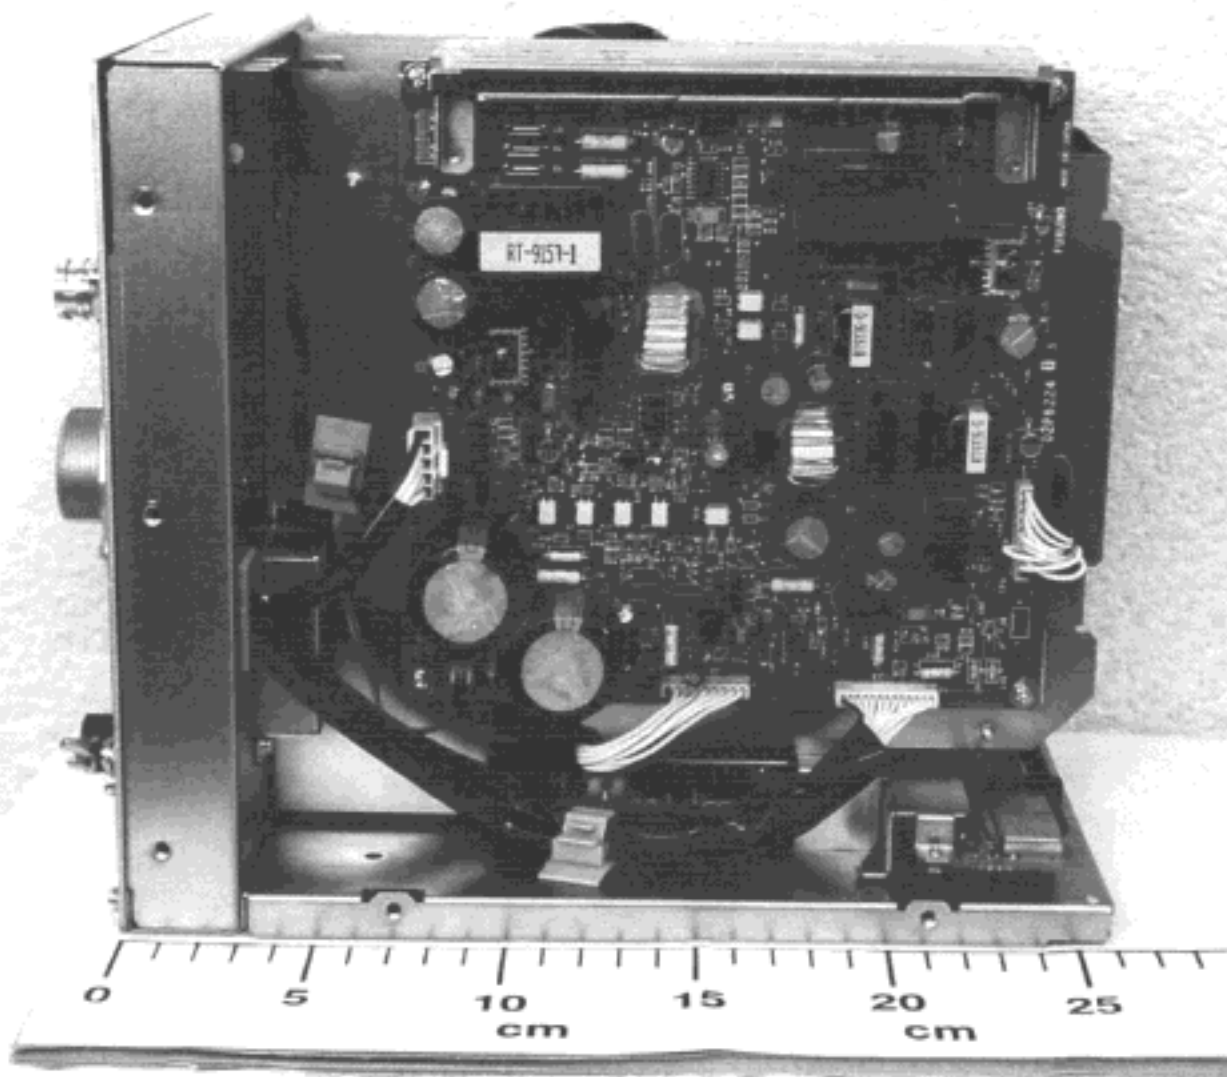

Photo 10.12 Radar Antenna Unit (RSB-0083) Inside View
(cover removed)
(Transceiver Module Removed)

Photo 10.13 Transceiver Module (RTR-064) Top View

Photo 10.14 Transceiver Module (TRT-064) Bottom View

Photo 10.3 LCD Monitor Unit Inside View
(cover removed)
(showing MCU board (02P6225))

Photo 10.6 Processor Unit Right Side View
(cover removed)
(showing PSP board (02P6223))

Photo 10.7 Processor Unit Left Side View
(cover removed)
(showing RPW board (02P6224))

Photo 10.8 Processor Unit Front View
(cover removed)

Photo 10.11 Radar Antenna Unit (RSB-0082) Inside View
(cover removed)
(Transceiver Module Removed)