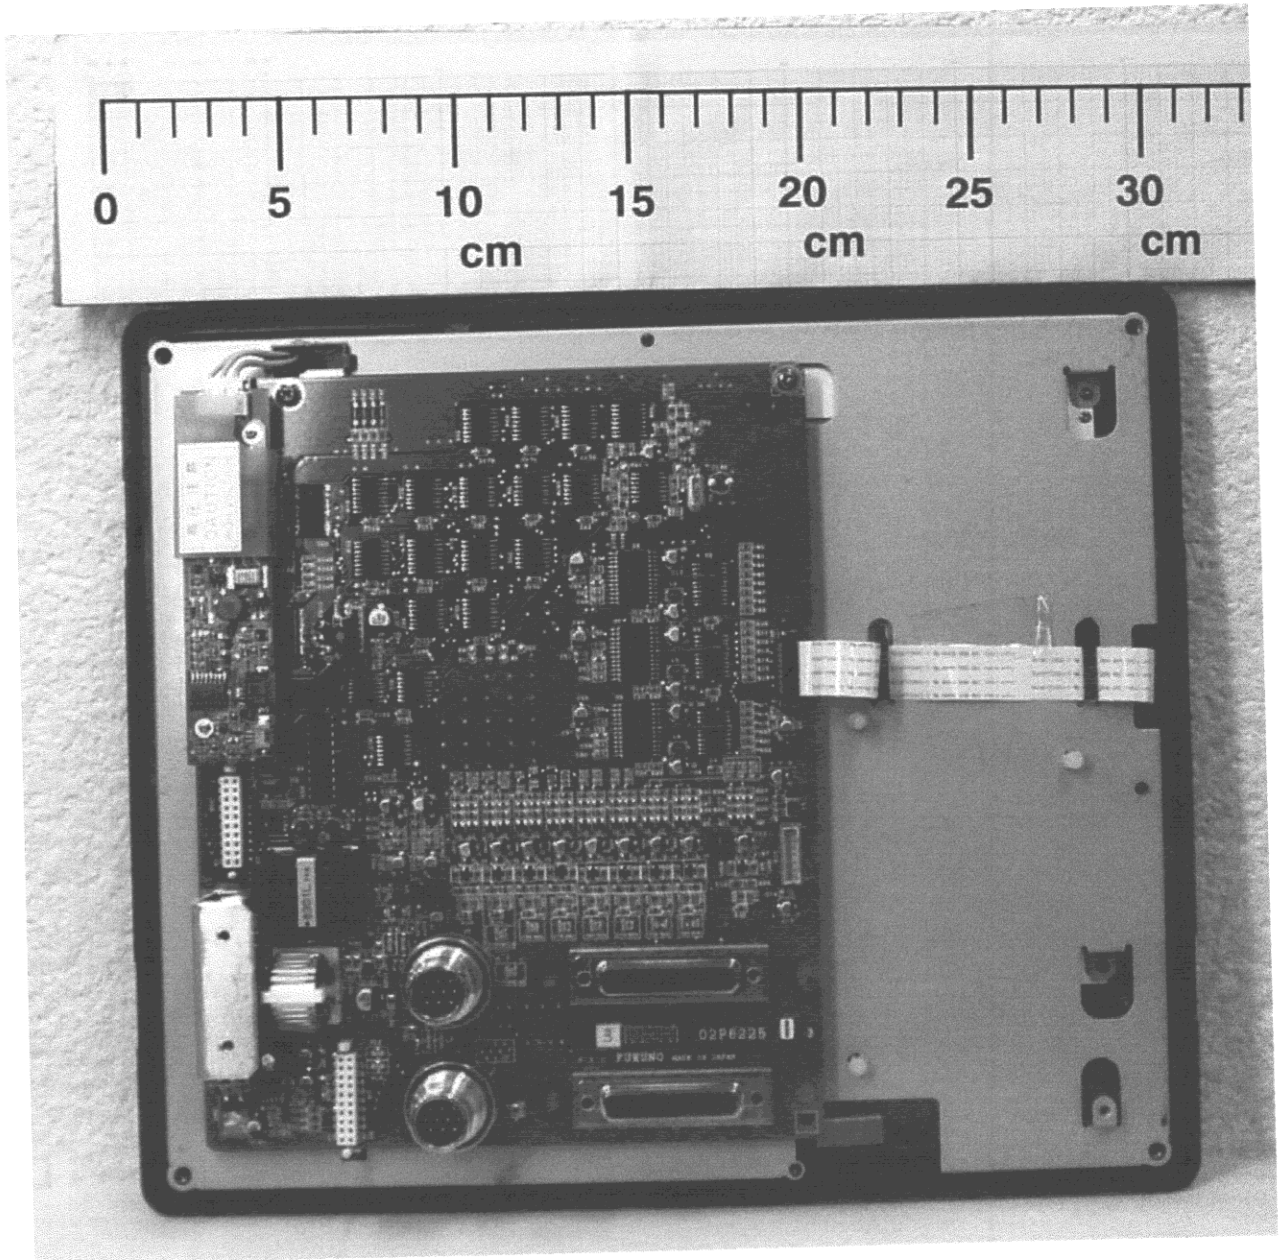

Photo 10.10 Radar Antenna Unit Rear View

Photo 10.11 Radar Antenna Unit Inside View  
(for 24 rpm set (RSB-0070))  
(Transceiver Module removed)

**LABOTECH**

Furuno Labotech International

Report no. : FLI 12-98-029

Photo 10.9 Radar Antenna Unit Front View

**10 PHOTOGRAPHS TO REVEAL EQUIPMENT CONSTRUCTION AND LAYOUT (FCC Rule § 2.983)**

Photo 10.1 LCD Monitor Front View

Photo 10.2 LCD Monitor Rear View

Photo 10.3 LCD Monitor Inside View  
(cover removed)  
(showing MCU board (02P6225))

**LABOTECH**

*Furuno Labotech International*

*Report no. : FLI 12-98-029*

Photo 10.4 Processor Unit Front View

Photo 10.5 Processor Unit Rear View