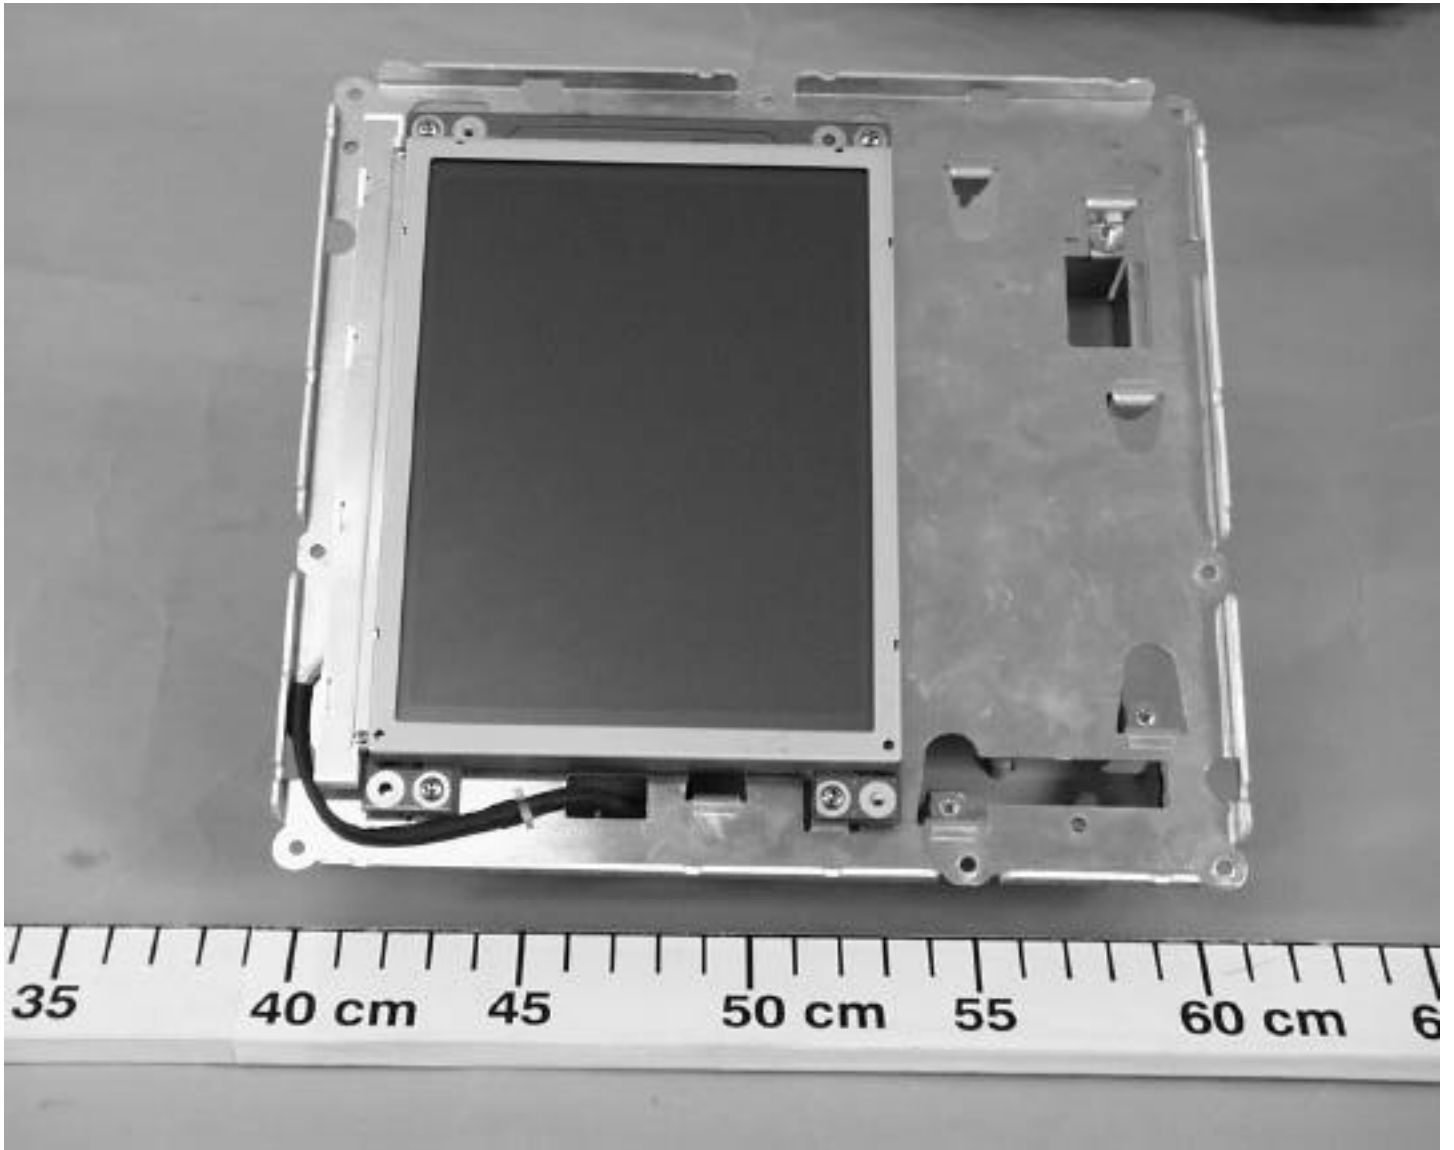

FURUNO

10 cm 15 20 cm 25 30 cm 35 40 cm 45 50 cm 55 60 cm 65 70 cm 75 80 cm 85

LEFT WITH TUBES ONLY
DO NOT REMOVE THE BRACKET

Model: SRF-05
Sensors: 1 x HC-SR04
Power: 5VDC
Current: 15mA
Range: 2-500cm
Angle: 30°
Output: NPN
Package: PCB
Weight: 1.5g
Dimensions: 3.5x1.8x1.8cm

FCC ID : ADB9ZWRTR051

FURUNO U.S.A., INC.

COMPASS SAFE DISTANCE

STD 2.05 m **STEER** 1.57 m

FURUNO ELECTRIC CO., LTD.

9-52 Ashihara-Cho, Nishinomiya
City, Japan

MADE IN JAPAN

MARINE RADAR