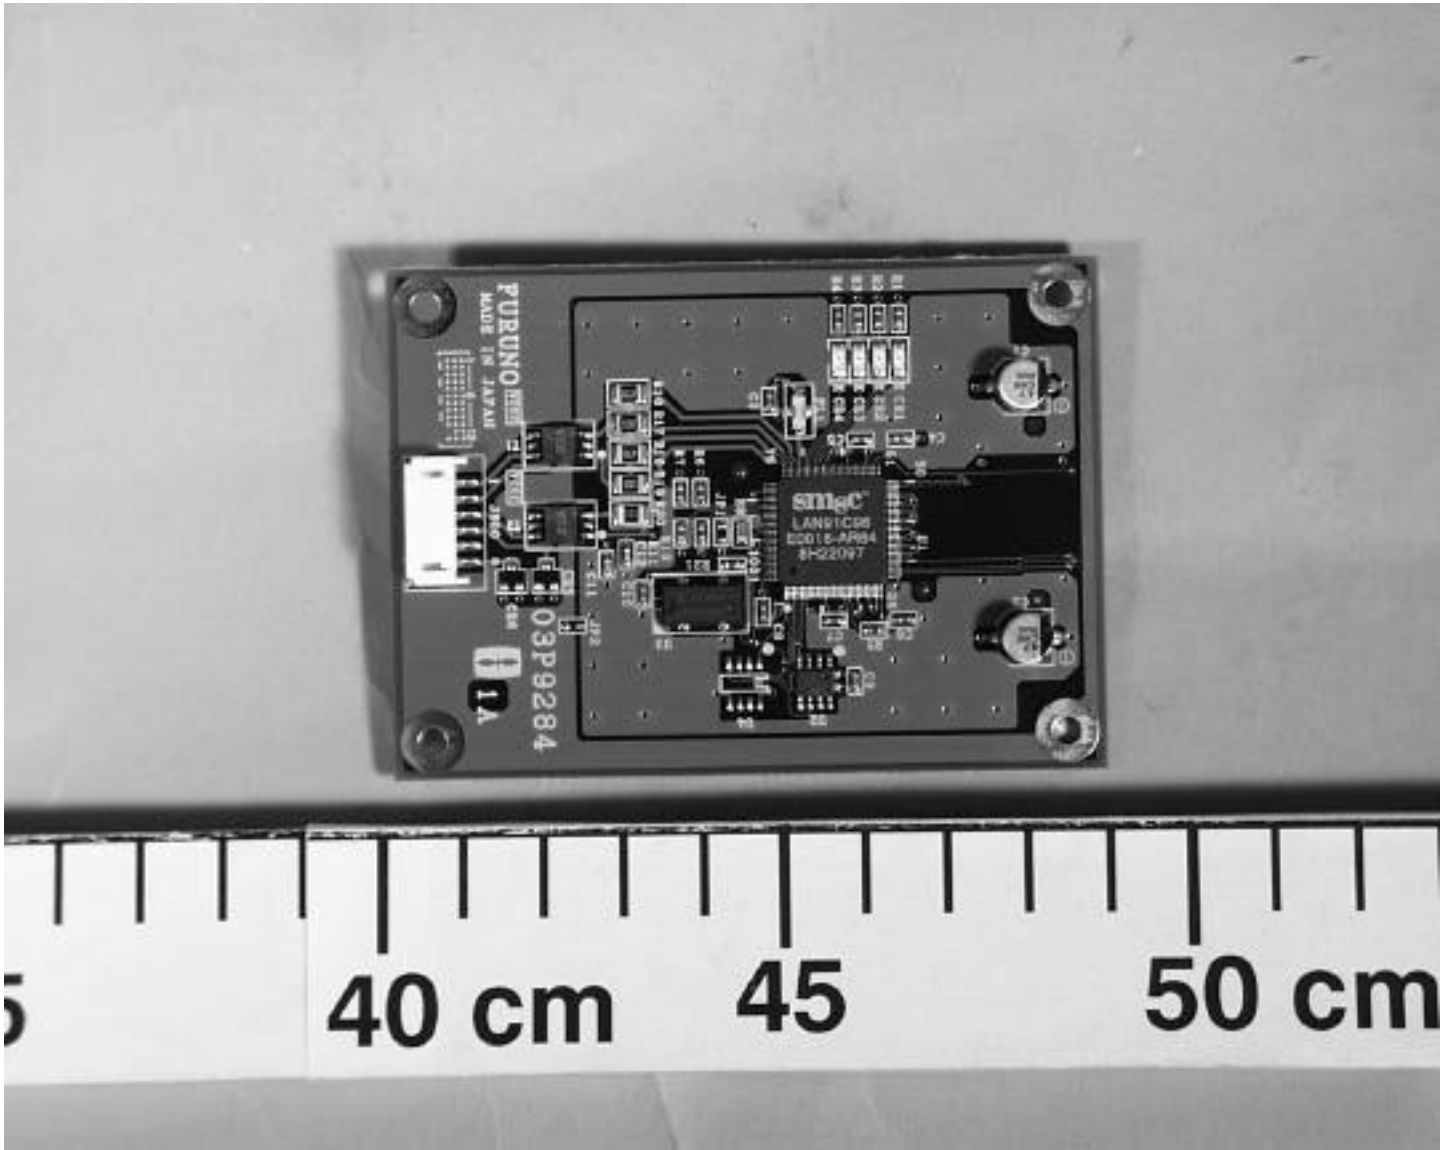

FURUNO

10 cm 15 20 cm 25 30 cm 35 40 cm 45 50 cm 55 60 cm 65 70 cm 75 80 cm 85

LEFT WITH TUBES ONLY
DO NOT REMOVE THE BRACKET

Model: SRF-05
Sensors: 1 x HC-SR04
Power: 5VDC
Current: 15mA
Range: 2-500cm
Angle: 30°
Output: NPN
Package: PCB
Weight: 1.5g
Dimensions: 3.5x1.8x1.8cm

FCC ID : ADB9ZWRTR051

FURUNO U.S.A., INC.

COMPASS SAFE DISTANCE

STD 2.05 m **STEER** 1.57 m

FURUNO ELECTRIC CO., LTD.

9-52 Ashihara-Cho, Nishinomiya
City, Japan

MADE IN JAPAN

MARINE RADAR

DISPLAY UNIT

TYPE **RDP-130**

INPUT **12-24 VDC**

SER.NO. **4305-0020**

COMPASS SAFE DISTANCE

STD **m** **STEER** **m**

FURUNO ELECTRIC CO., LTD.

9-52 Ashihara-Cho, Nishinomiya
City, Japan