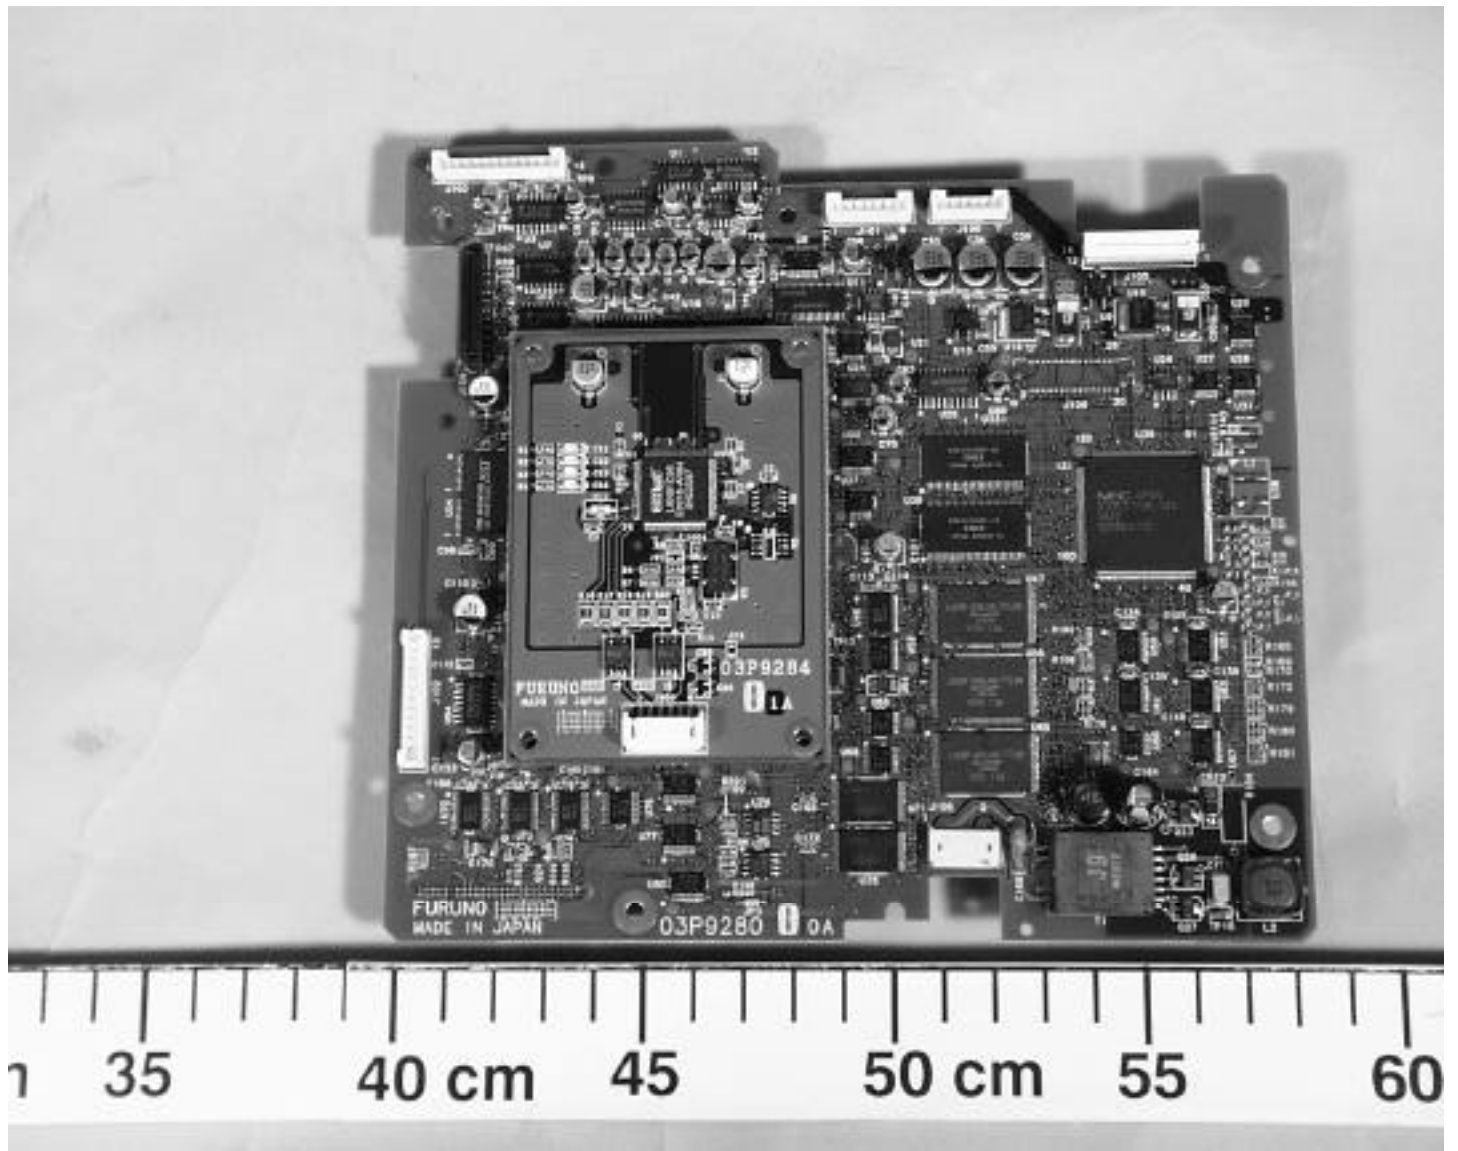

FURUNO

10 cm 15 20 cm 25 30 cm 35 40 cm 45 50 cm 55 60 cm 65 70 cm 75 80 cm 85

LEFT WITH TUBES ONLY
DO NOT REMOVE THE BRACKET

Model: SRF-05
Sensors: 1 x HC-SR04
Power: 5VDC
Current: 15mA
Range: 2-500cm
Angle: 30°
Output: NPN
Package: PCB
Weight: 1.5g
Dimensions: 3.5x1.8x1.8cm

FCC ID : ADB9ZWRTR051

FURUNO U.S.A., INC.

COMPASS SAFE DISTANCE

STD 2.05 m **STEER** 1.57 m

FURUNO ELECTRIC CO., LTD.

9-52 Ashihara-Cho, Nishinomiya
City, Japan

MADE IN JAPAN

MARINE RADAR