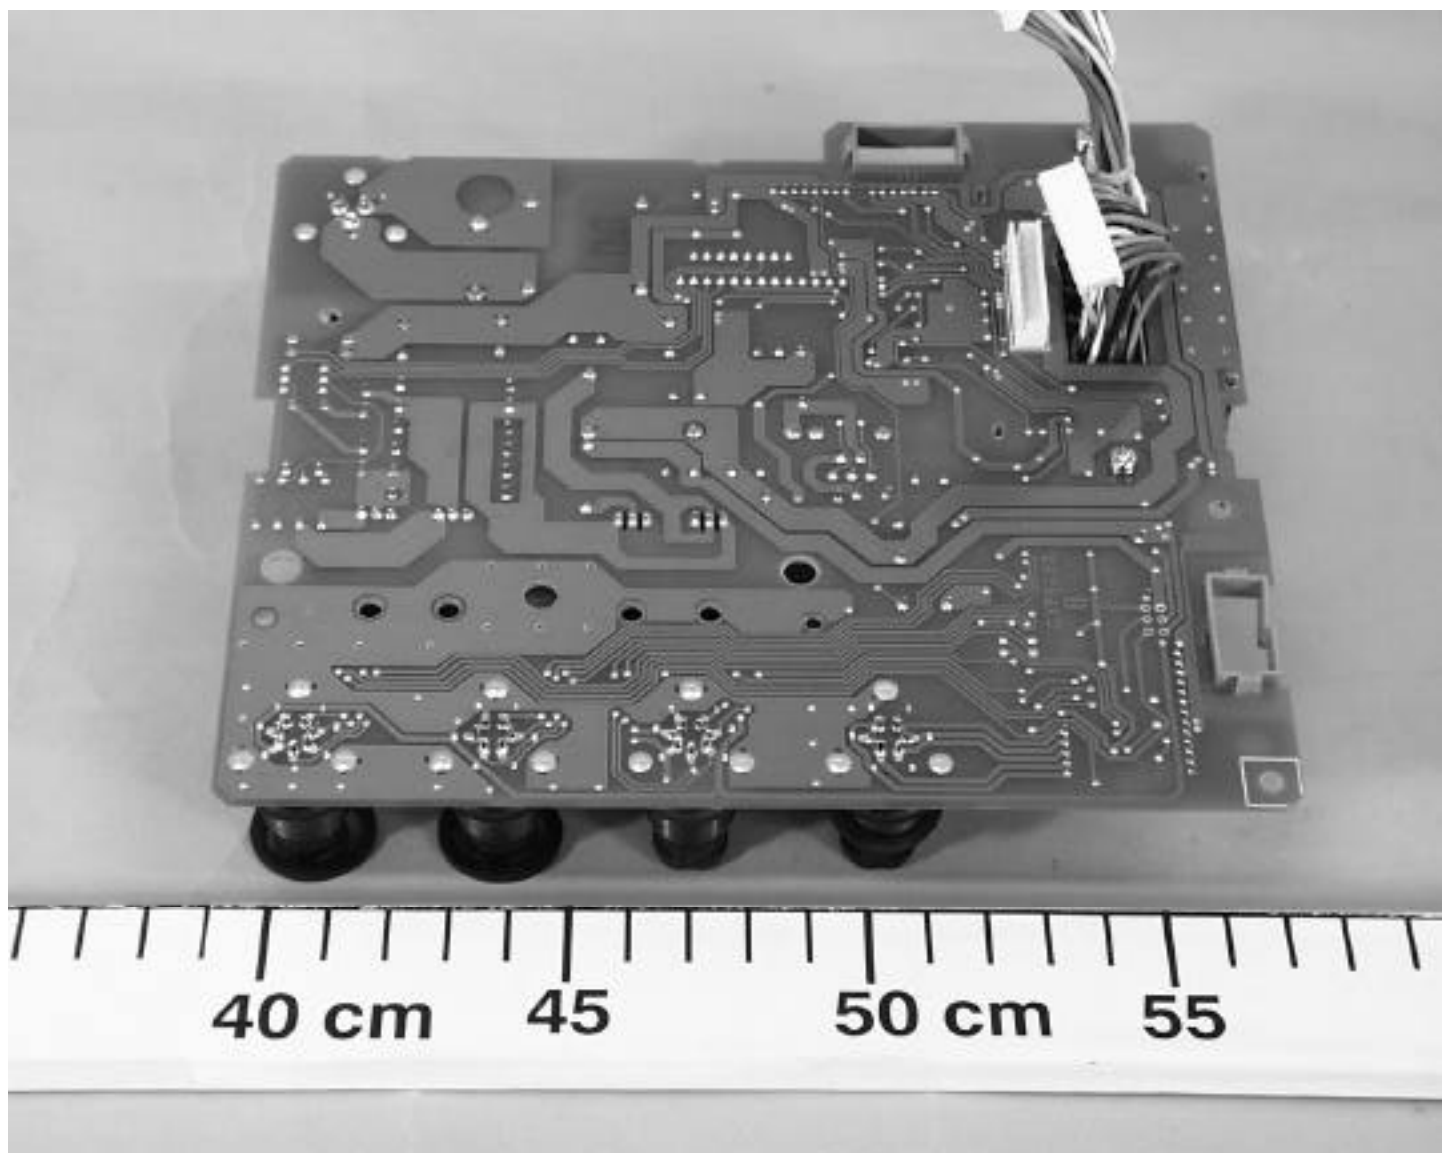

FURUNO

10 cm 15 20 cm 25 30 cm 35 40 cm 45 50 cm 55 60 cm 65 70 cm 75 80 cm 85

LEFT WITH TUBES ONLY
DO NOT REMOVE THE BRACKET

Model: SRF-05
Sensors: 1 x HC-SR04
Power: 5VDC
Current: 15mA
Range: 2-500cm
Angle: 30°
Output: NPN
Package: PCB
Weight: 1.5g
Dimensions: 3.5x1.8x1.8cm

FCC ID : ADB9ZWRTR051

FURUNO U.S.A., INC.

COMPASS SAFE DISTANCE

STD 2.05 m **STEER** 1.57 m

FURUNO ELECTRIC CO., LTD.

9-52 Ashihara-Cho, Nishinomiya
City, Japan

MADE IN JAPAN

MARINE RADAR

DISPLAY UNIT

TYPE **RDP-130**

INPUT **12-24 VDC**

SER.NO. **4305-0020**

COMPASS SAFE DISTANCE

STD **m** **STEER** **m**

FURUNO ELECTRIC CO., LTD.

9-52 Ashihara-Cho, Nishinomiya
City, Japan