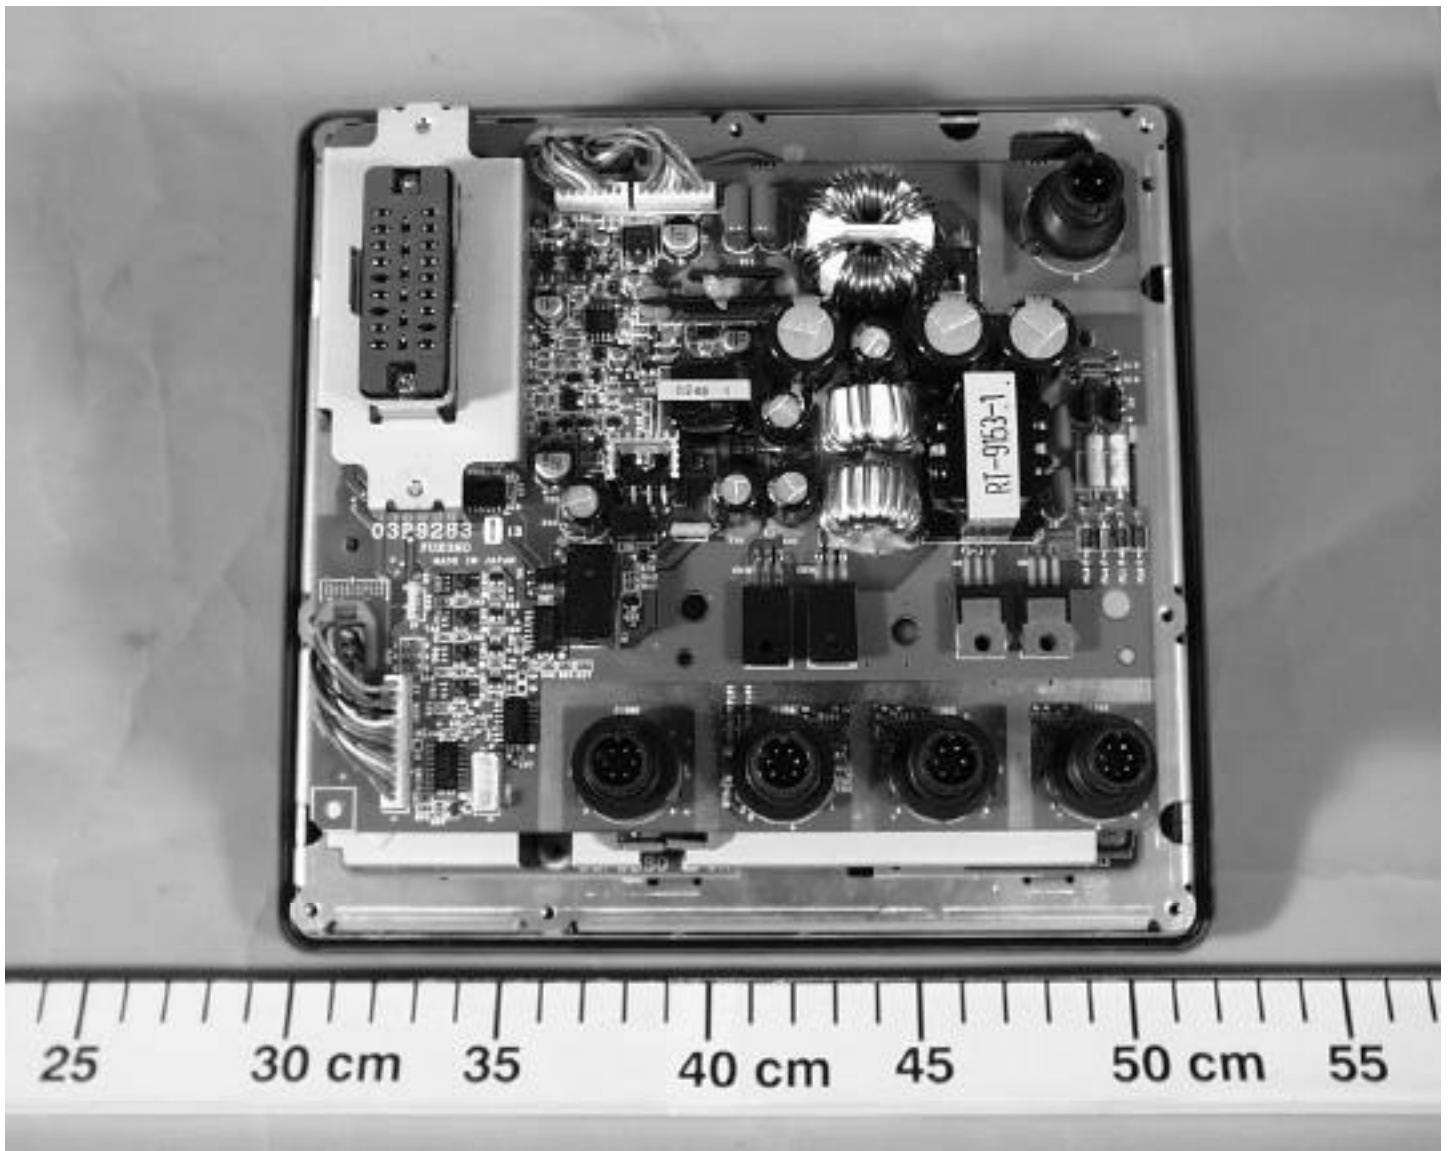

FURUNO

10 cm 15 20 cm 25 30 cm 35 40 cm 45 50 cm 55 60 cm 65 70 cm 75 80 cm 85

LEFT WITH TUBES ONLY
DO NOT REMOVE THE BRACKET

Model: SRF-05
Sensors: 1 x HC-SR04
Power: 5VDC
Current: 15mA
Range: 2-500cm
Angle: 30°
Output: NPN
Package: PCB
Weight: 1.5g
Dimensions: 3.5x1.8x1.8cm

FCC ID : ADB9ZWRTR051

FURUNO U.S.A., INC.

COMPASS SAFE DISTANCE

STD 2.05 m **STEER** 1.57 m

FURUNO ELECTRIC CO., LTD.

9-52 Ashihara-Cho, Nishinomiya
City, Japan

MADE IN JAPAN

MARINE RADAR