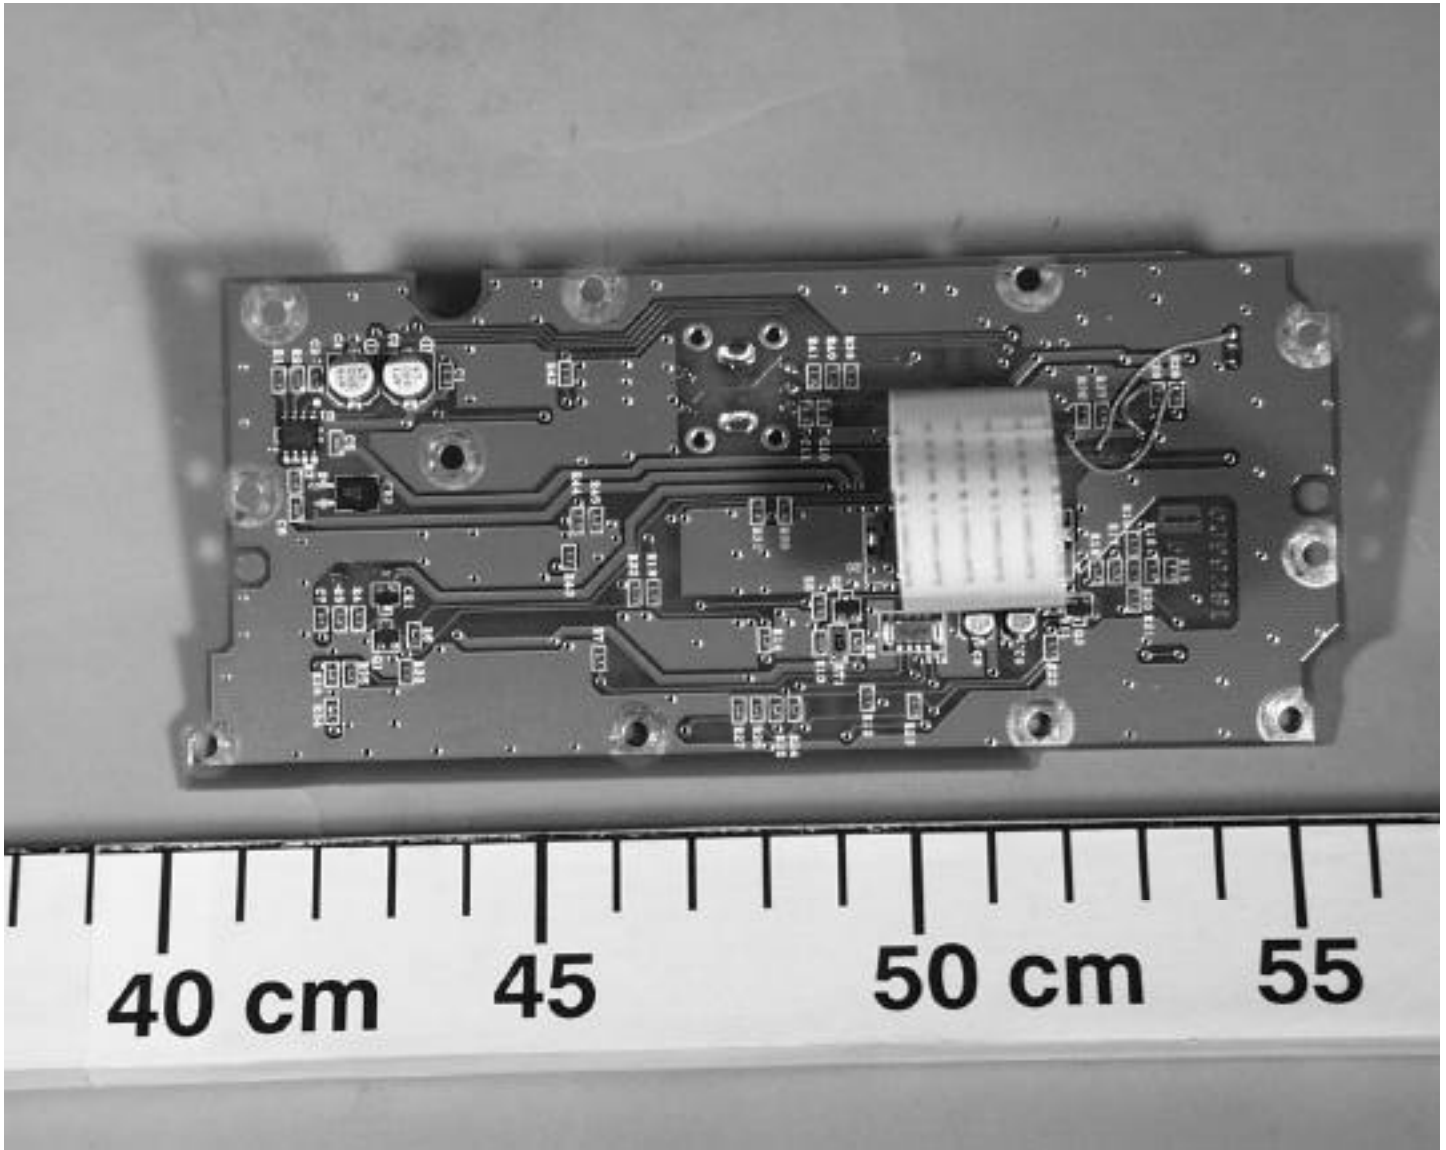

FURUNO

10 cm 15 20 cm 25 30 cm 35 40 cm 45 50 cm 55 60 cm 65 70 cm 75 80 cm 85

LEFT WITH TUBES ONLY
DO NOT REMOVE THE BRACKET

Model: SRF-05
Sensors: 1 x HC-SR04
Power: 5VDC
Current: 15mA
Range: 2-500cm
Angle: 30°
Output: NPN
Package: PCB
Weight: 1.5g
Dimensions: 3.5x1.8x1.8cm

MADE IN JAPAN

90 100 110 120 130 140 150 160 170 180 190 200 210 220 230 240

MADE IN JAPAN

B481207

03P8530

**MARINE RADAR
ANTENNA UNIT**

TYPE RSB-0047

SER.NO. R068-0005

FCC ID : ADB9ZWRTR051

FURUNO U.S.A., INC.

COMPASS SAFE DISTANCE

STD 2.05 m **STEER** 1.57 m

FURUNO ELECTRIC CO., LTD.

9-52 Ashihara-Cho, Nishinomiya
City, Japan

MADE IN JAPAN

MARINE RADAR

DISPLAY UNIT

TYPE **RDP-130**

INPUT **12-24 VDC**

SER.NO. **4305-0020**

COMPASS SAFE DISTANCE

STD **m** **STEER** **m**

FURUNO ELECTRIC CO., LTD.

9-52 Ashihara-Cho, Nishinomiya
City, Japan