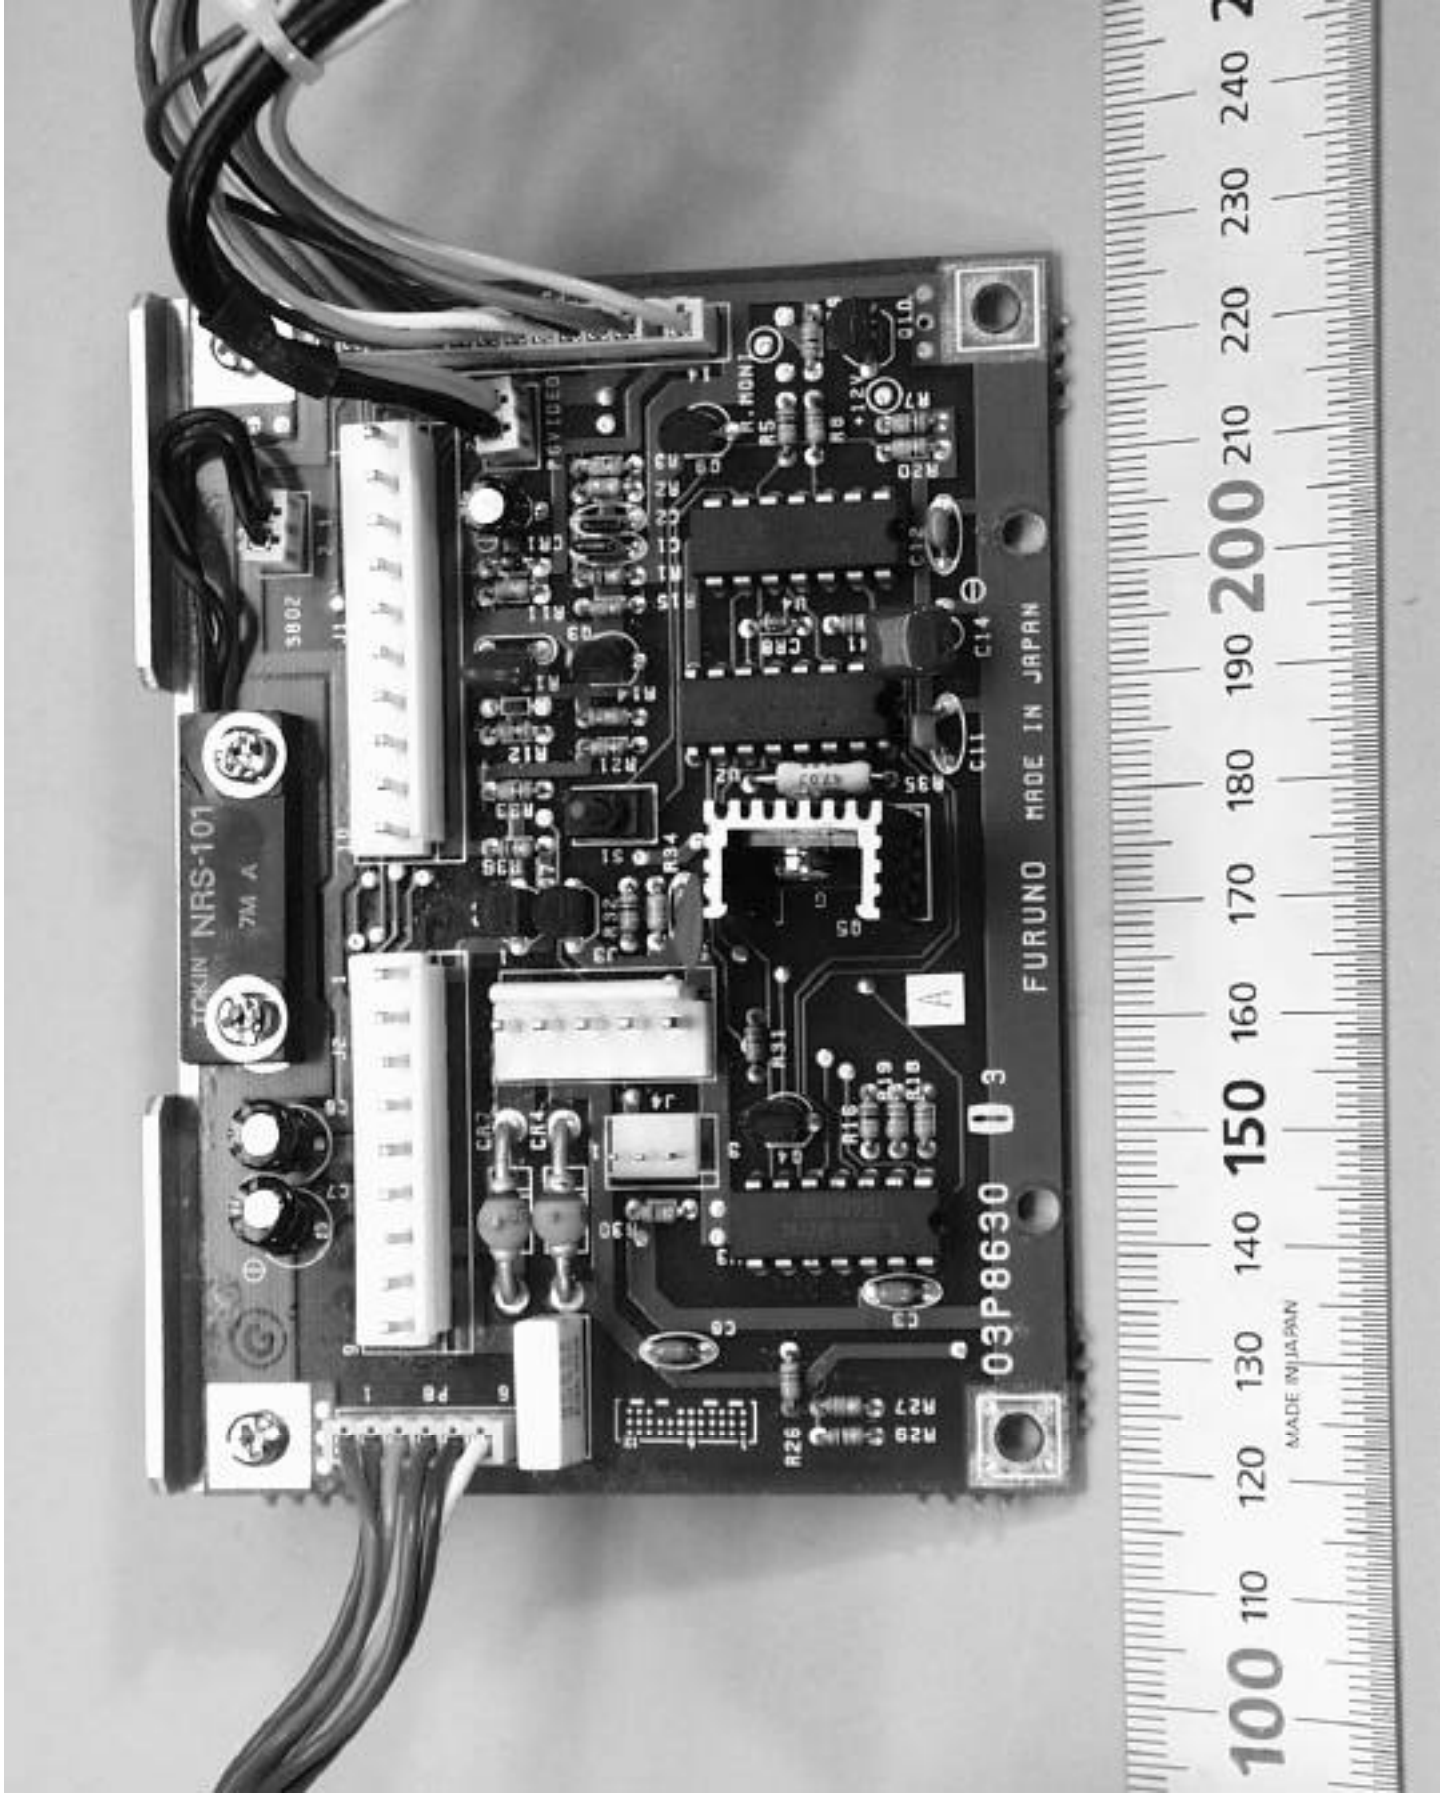

TKKIN NRS-101
7M A

3802

03P8630 03

FURUNO MADE IN JAPAN

100 110 120 130 140 150 160 170 180 190 200 210 220 230 240

MADE IN JAPAN