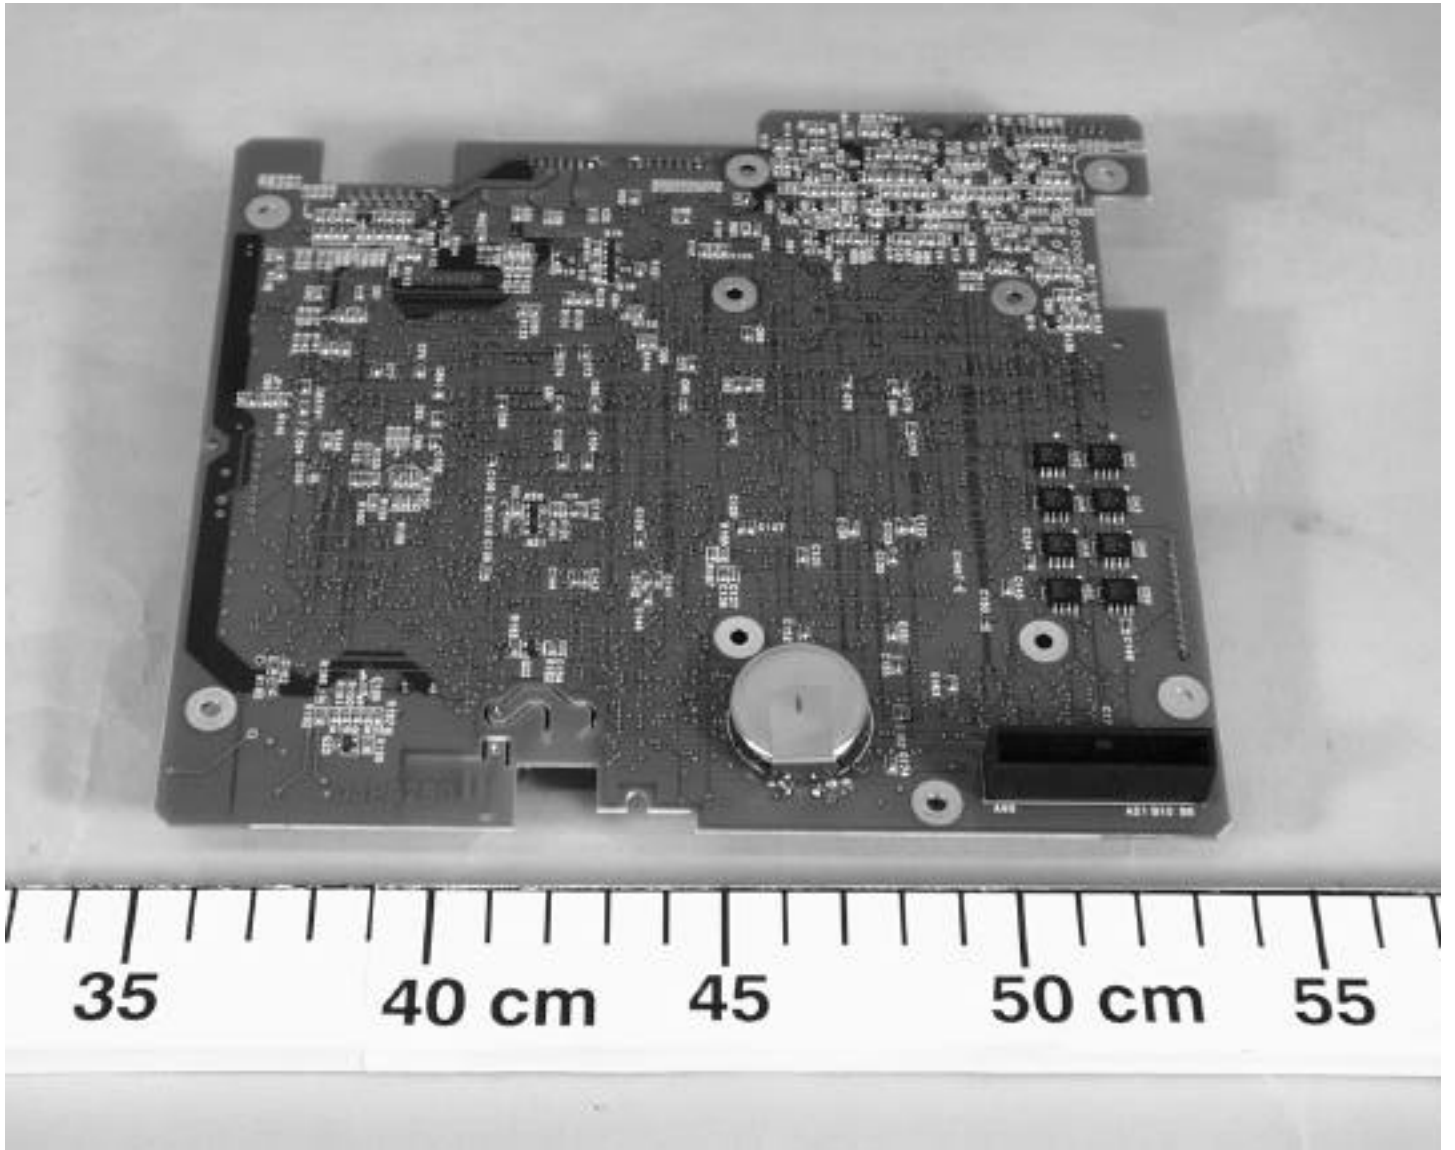

FURUNO

10 cm 15 20 cm 25 30 cm 35 40 cm 45 50 cm 55 60 cm 65 70 cm 75 80 cm 85

LEFT WITH TUBES ONLY
DO NOT REMOVE THE BRACKET

Model: SRF-05
Sensors: 1 x HC-SR04
Power: 5VDC
Current: 15mA
Range: 2-500cm
Angle: 30°
Output: NPN
Package: PCB
Weight: 1.5g
Dimensions: 3.5x1.8x1.8cm

MADE IN JAPAN

90 100 110 120 130 140 150 160 170 180 190 200 210 220 230 240

MADE IN JAPAN

B481207

03P8530

**MARINE RADAR
ANTENNA UNIT**

TYPE RSB-0047

SER.NO. R068-0005

FCC ID : ADB9ZWRTR051

FURUNO U.S.A., INC.

COMPASS SAFE DISTANCE

STD 2.05 m **STEER** 1.57 m

FURUNO ELECTRIC CO., LTD.

9-52 Ashihara-Cho, Nishinomiya
City, Japan

MADE IN JAPAN

MARINE RADAR