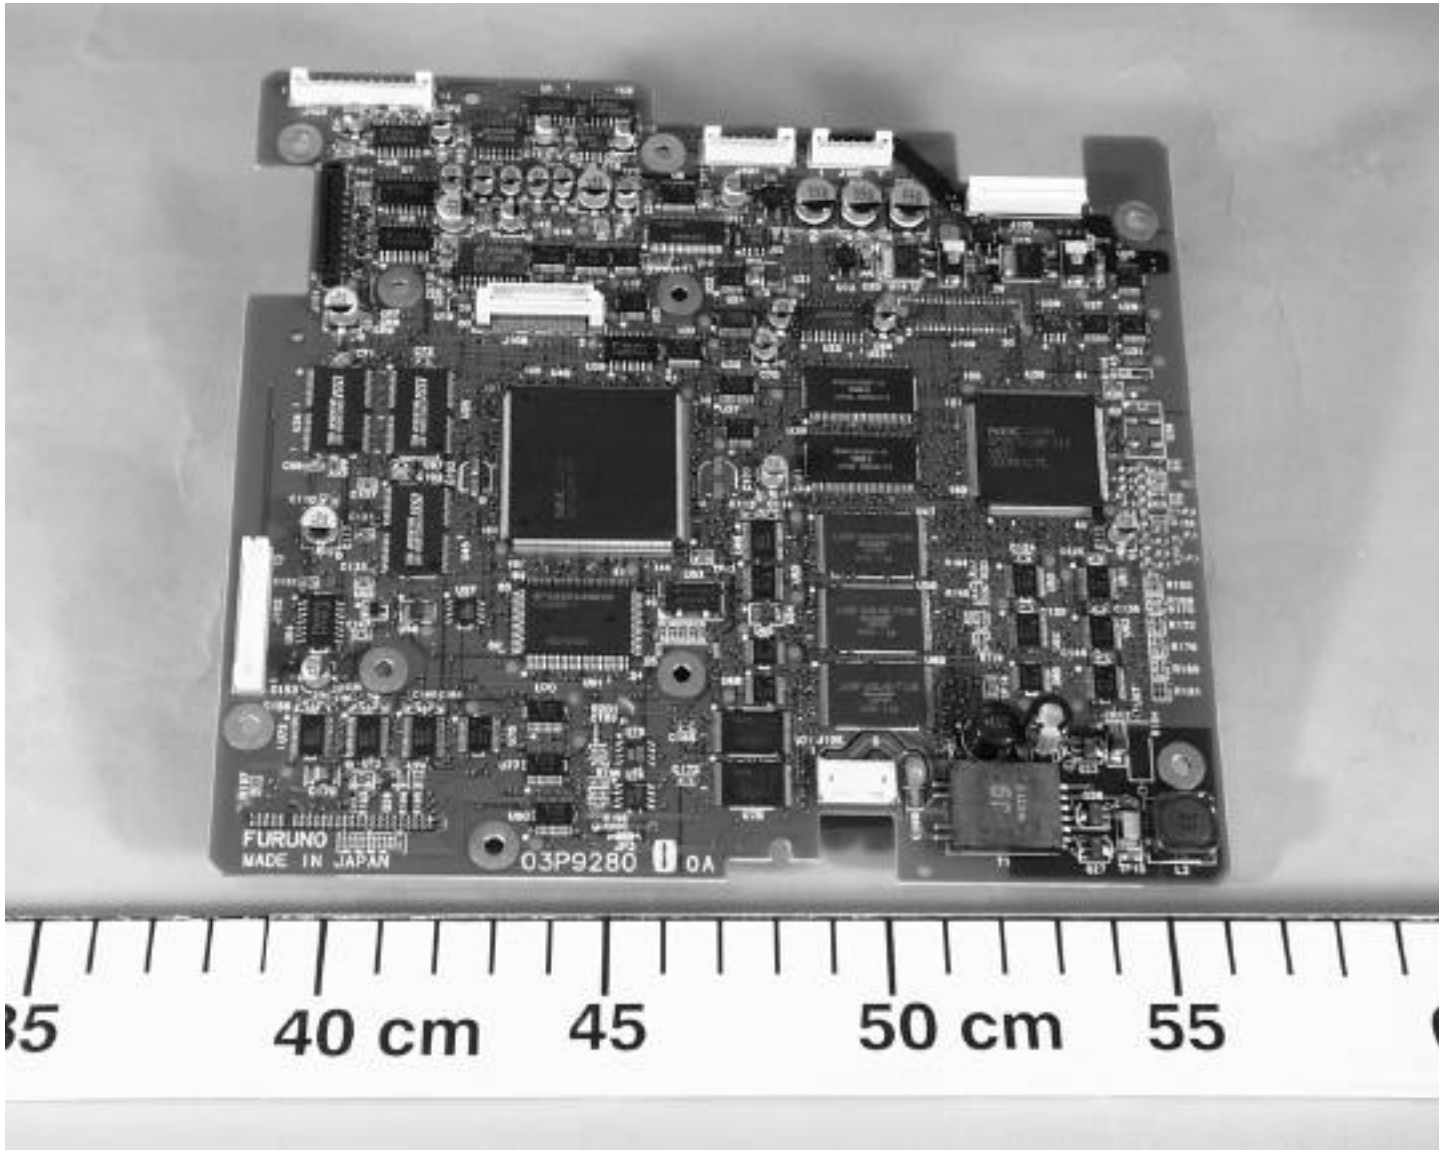

FURUNO

10 cm 15 20 cm 25 30 cm 35 40 cm 45 50 cm 55 60 cm 65 70 cm 75 80 cm 85

LEFT WITH TUBES ONLY
DO NOT REMOVE THE BRACKET

Model: SRF-05
Sensors: 1 x HC-SR04
Power: 5VDC
Current: 15mA
Range: 2-500cm
Angle: 30°
Output: NPN
Package: PCB
Weight: 1.5g
Dimensions: 3.5x1.8x1.8cm

FCC ID : ADB9ZWRTR051

FURUNO U.S.A., INC.

COMPASS SAFE DISTANCE

STD 2.05 m **STEER** 1.57 m

FURUNO ELECTRIC CO., LTD.

9-52 Ashihara-Cho, Nishinomiya
City, Japan

MADE IN JAPAN

MARINE RADAR