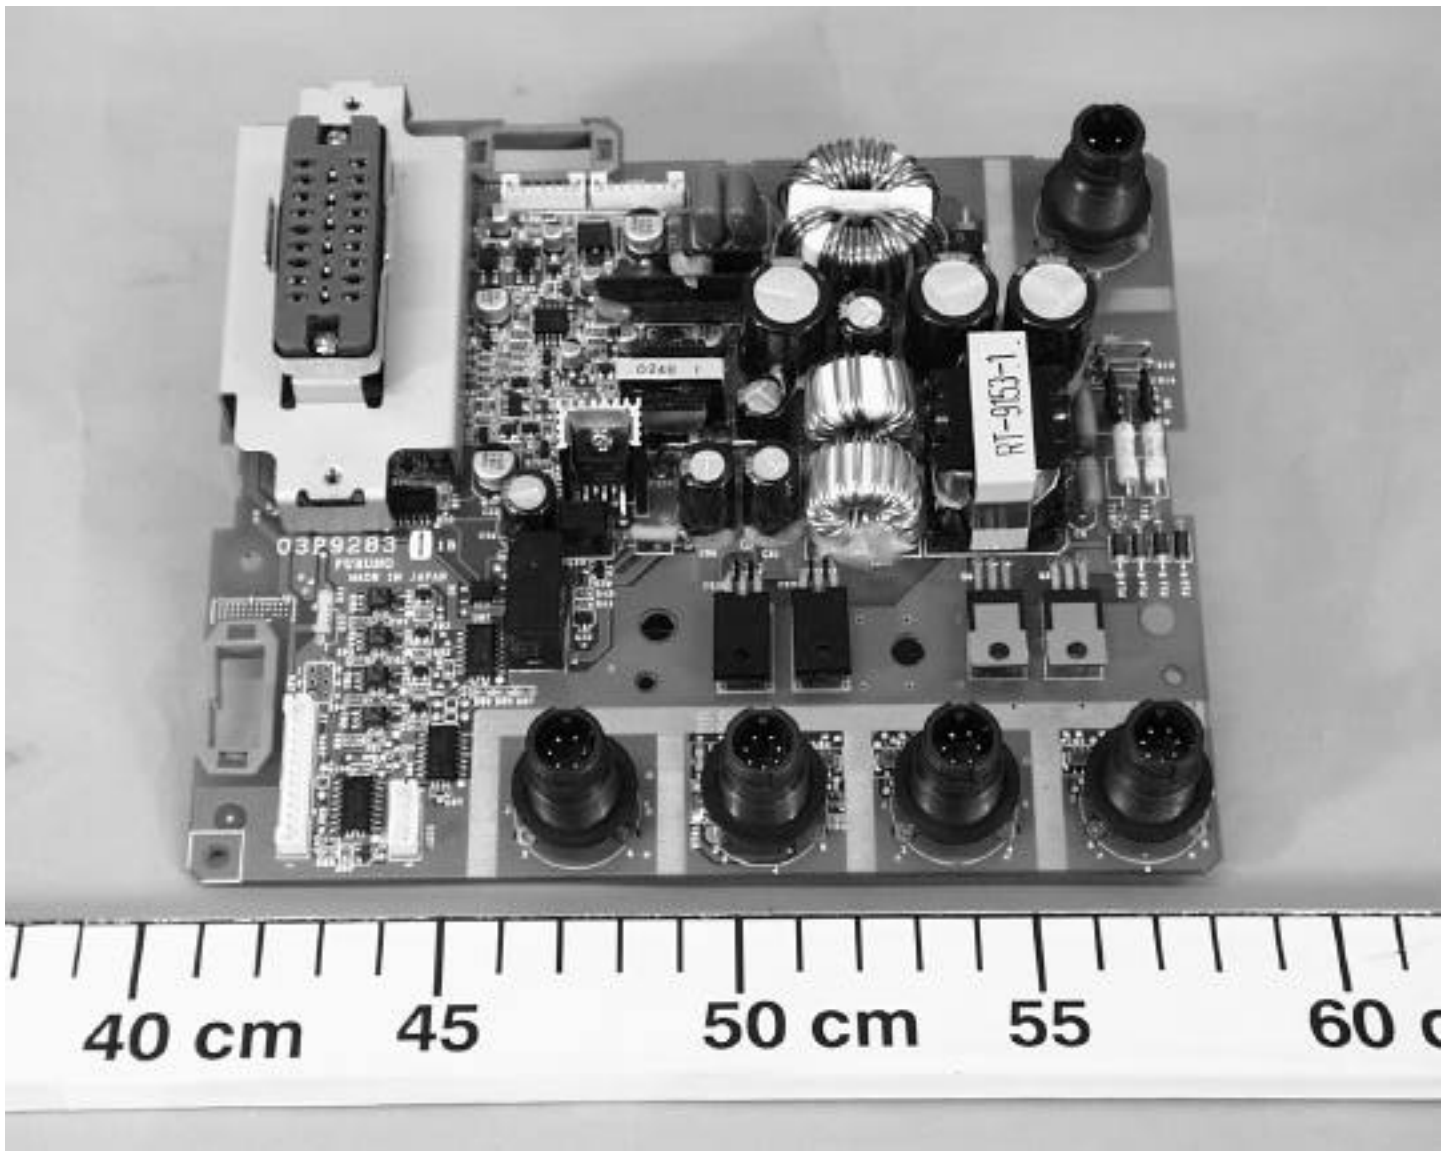

FURUNO

10 cm 15 20 cm 25 30 cm 35 40 cm 45 50 cm 55 60 cm 65 70 cm 75 80 cm 85

LEFT WITH TUBES ONLY
DO NOT REMOVE THE BRACKET

Model: SRF-05
Sensors: 1 x HC-SR04
Power: 5VDC
Current: 15mA
Range: 2-500cm
Angle: 30°
Output: NPN
Package: PCB
Weight: 1.5g
Dimensions: 3.5x1.8x1.8cm

FCC ID : ADB9ZWRTR051

FURUNO U.S.A., INC.

COMPASS SAFE DISTANCE

STD 2.05 m **STEER** 1.57 m

FURUNO ELECTRIC CO., LTD.

9-52 Ashihara-Cho, Nishinomiya
City, Japan

MADE IN JAPAN

MARINE RADAR