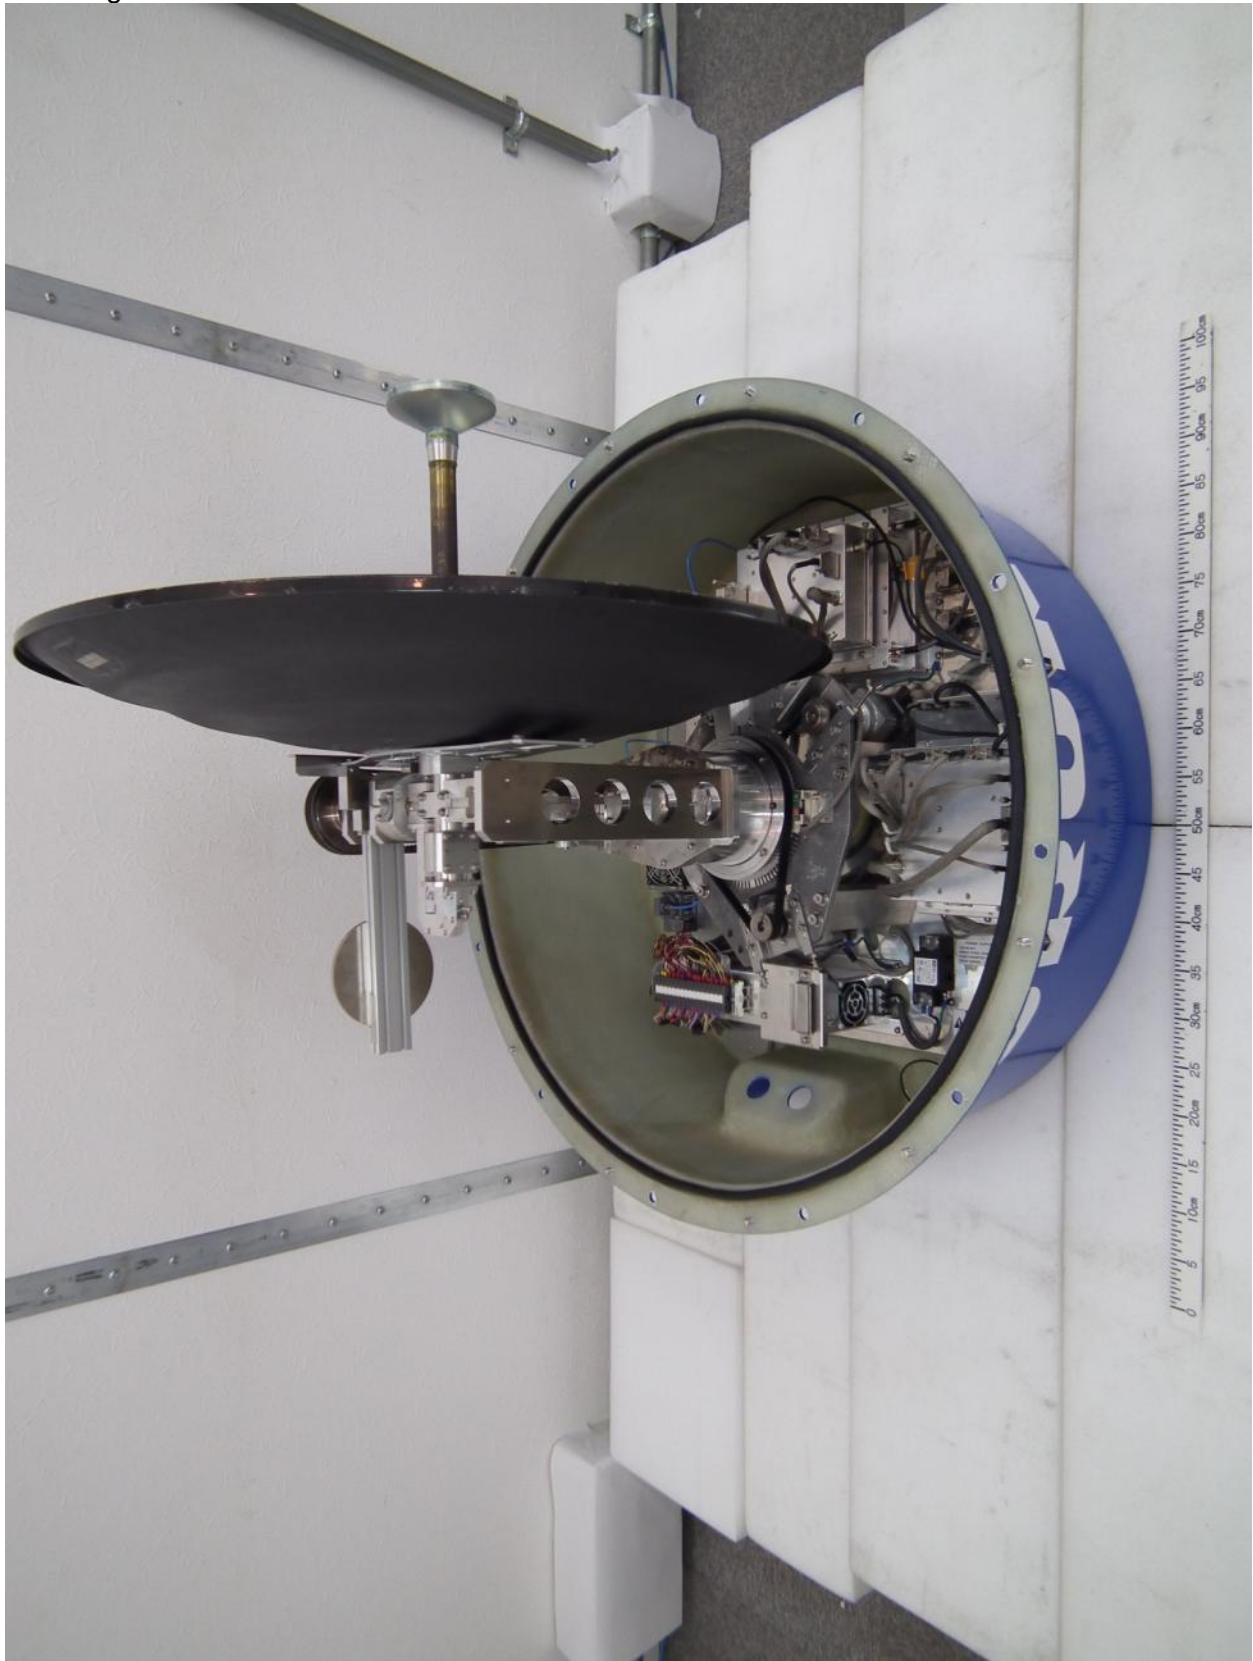

Photographs of the Weather Radar WR110

Table of Contents

1 Antenna Unit WR110-ATU	2
1.1 Inside View.....	2
2 Junction Unit WR110-JCU.....	12
2.1 Inside View.....	12

1 Antenna Unit WR110-ATU

1.1 Inside View

1.1.1 Front View (with top cover (radome) open)

1.1.2 Right Side View

1.1.3 Rear View

1.1.4 Left Side View

1.1.5 Antenna Unit – Front View

1.1.6 Antenna Unit – Rear View

1.1.7 Front Lower View

1.1.8 Right Lower View

1.1.9 Rear Lower View

1.1.10 Left Lower View

2 Junction Unit WR110-JCU

2.1 Inside View

2.1.1 Inside View (with front lid opened)

2.1.2 Inside View (with protection cover removed)

End of text