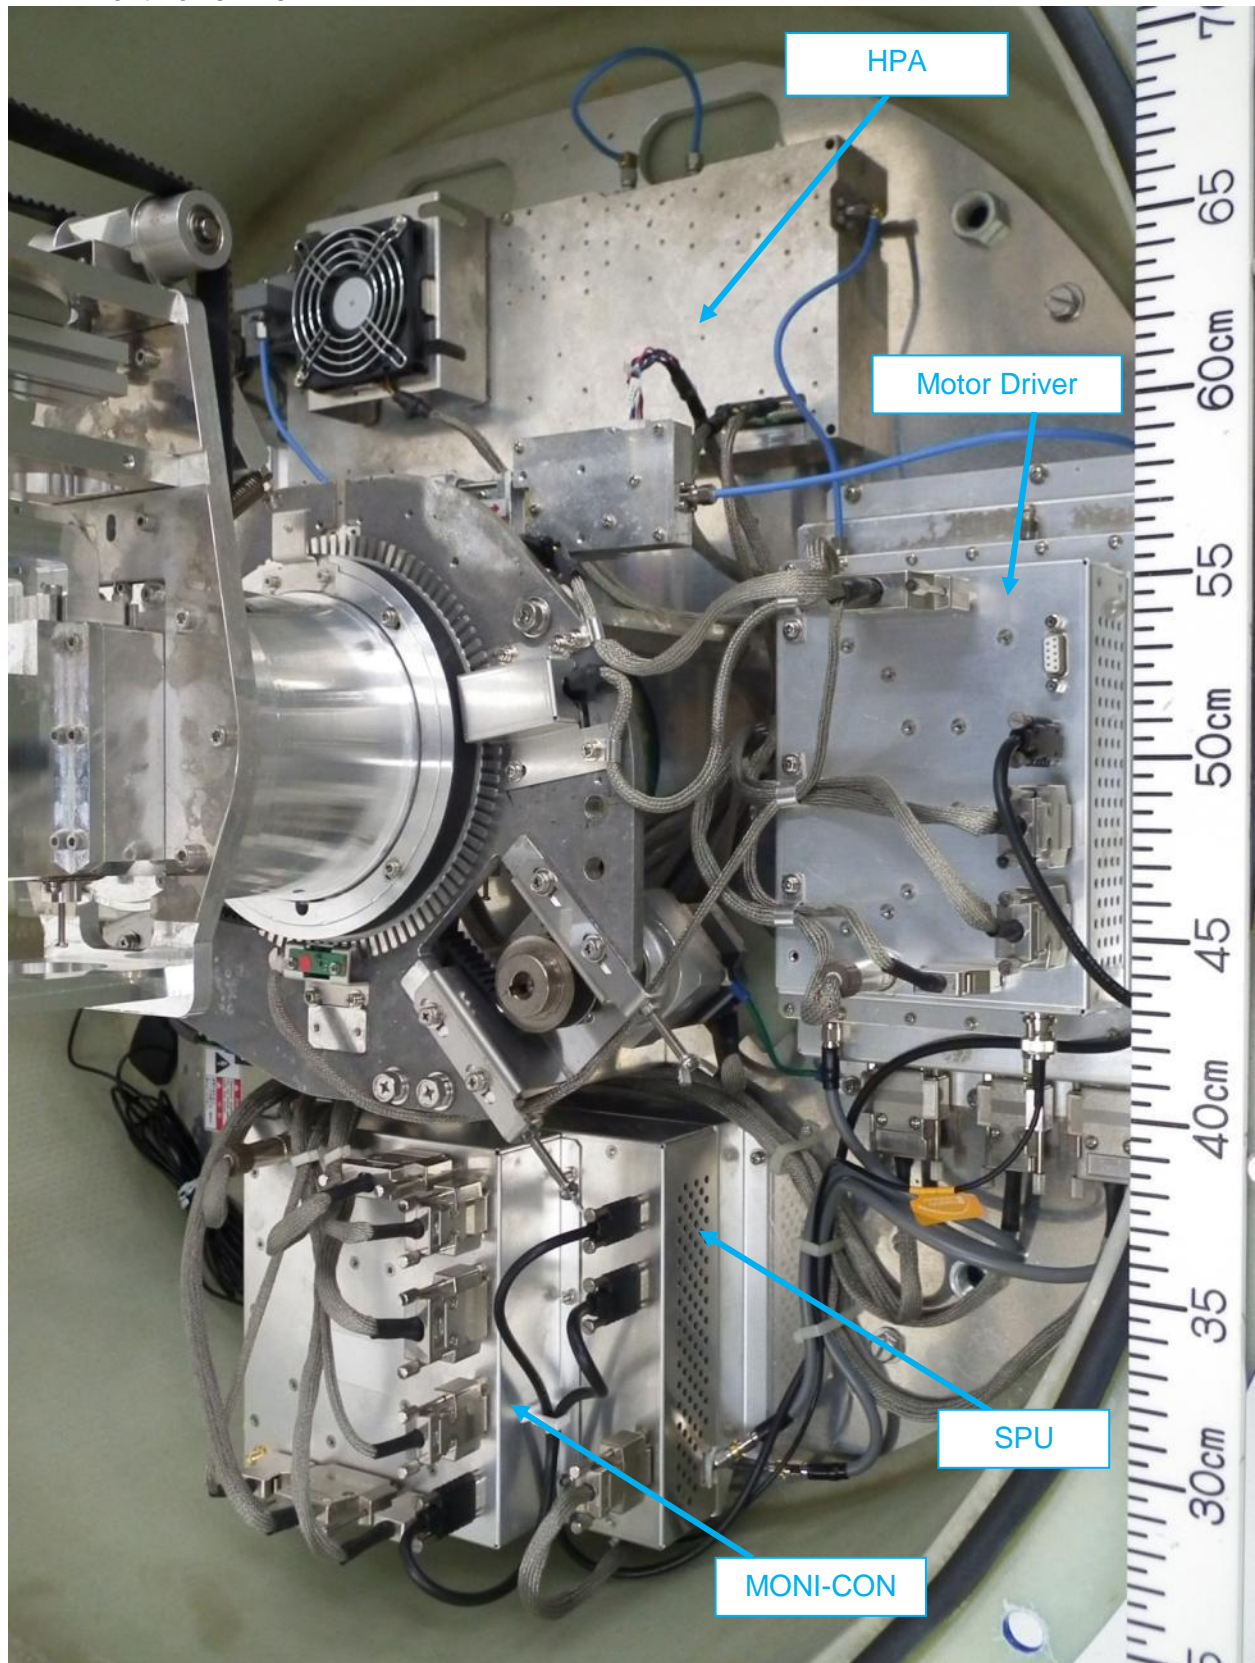

Photographs of the Weather Radar WR110

Table of Contents

1 Antenna Unit WR110-ATU	2
1.1 Inside View.....	2
2 Junction Unit WR110-JCU.....	12
2.1 Inside View.....	12

1 Antenna Unit WR110-ATU

1.1 Inside View

1.1.1 Front View (with top cover (radome) open)

1.1.2 Right Side View

1.1.3 Rear View

1.1.4 Left Side View

1.1.5 Antenna Unit – Front View

1.1.6 Antenna Unit – Rear View

1.1.7 Front Lower View

1.1.8 Right Lower View

1.1.9 Rear Lower View

1.1.10 Left Lower View

2 Junction Unit WR110-JCU

2.1 Inside View

2.1.1 Inside View (with front lid opened)

2.1.2 Inside View (with protection cover removed)

End of text