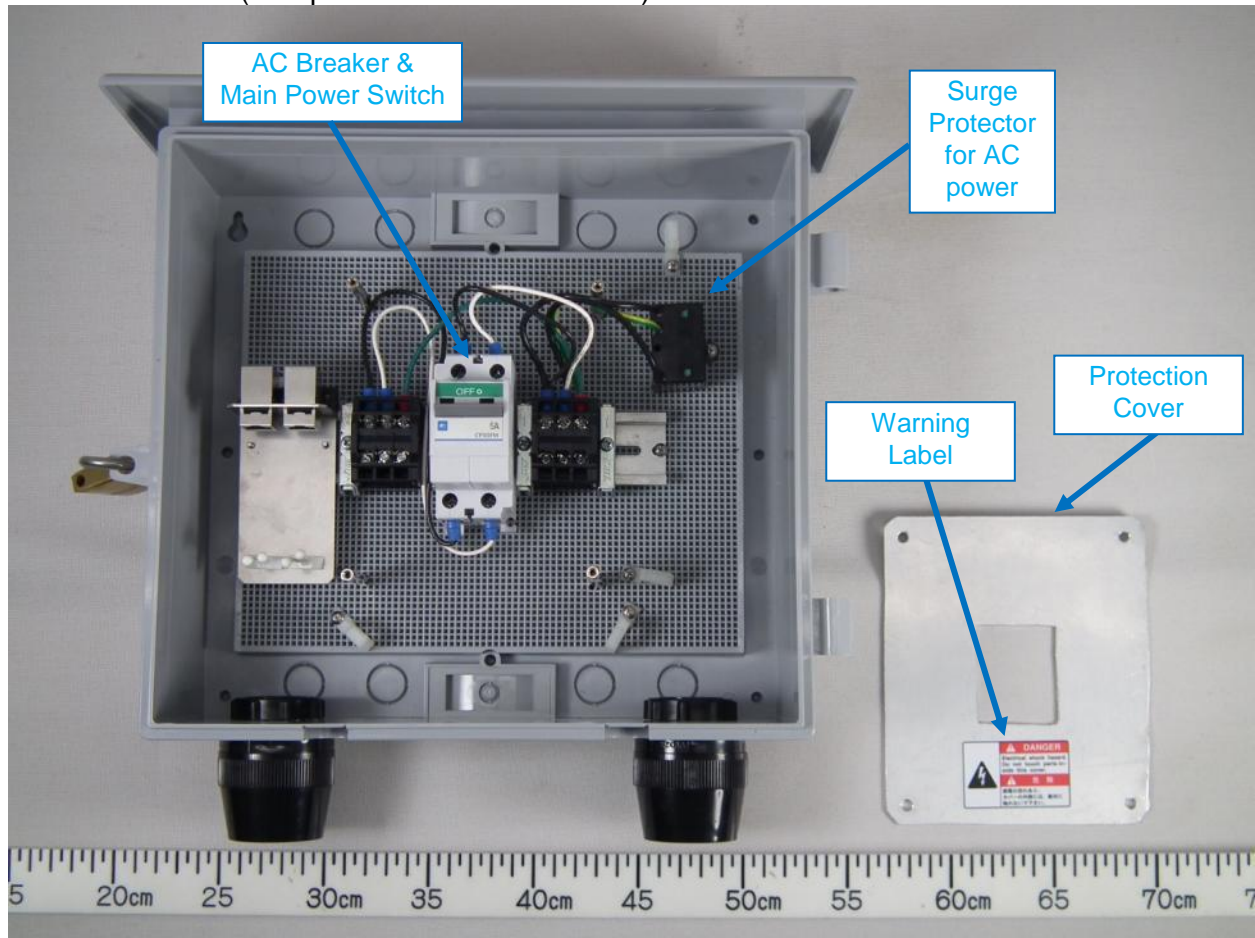

Photographs of the Weather Radar WR110

Table of Contents

1 Antenna Unit WR110-ATU	2
1.1 Inside View.....	2
2 Junction Unit WR110-JCU.....	12
2.1 Inside View.....	12

1 Antenna Unit WR110-ATU

1.1 Inside View

1.1.1 Front View (with top cover (radome) open)

1.1.2 Right Side View

1.1.3 Rear View

1.1.4 Left Side View

1.1.5 Antenna Unit – Front View

1.1.6 Antenna Unit – Rear View

1.1.7 Front Lower View

1.1.8 Right Lower View

1.1.9 Rear Lower View

1.1.10 Left Lower View

2 Junction Unit WR110-JCU

2.1 Inside View

2.1.1 Inside View (with front lid opened)

2.1.2 Inside View (with protection cover removed)

End of text