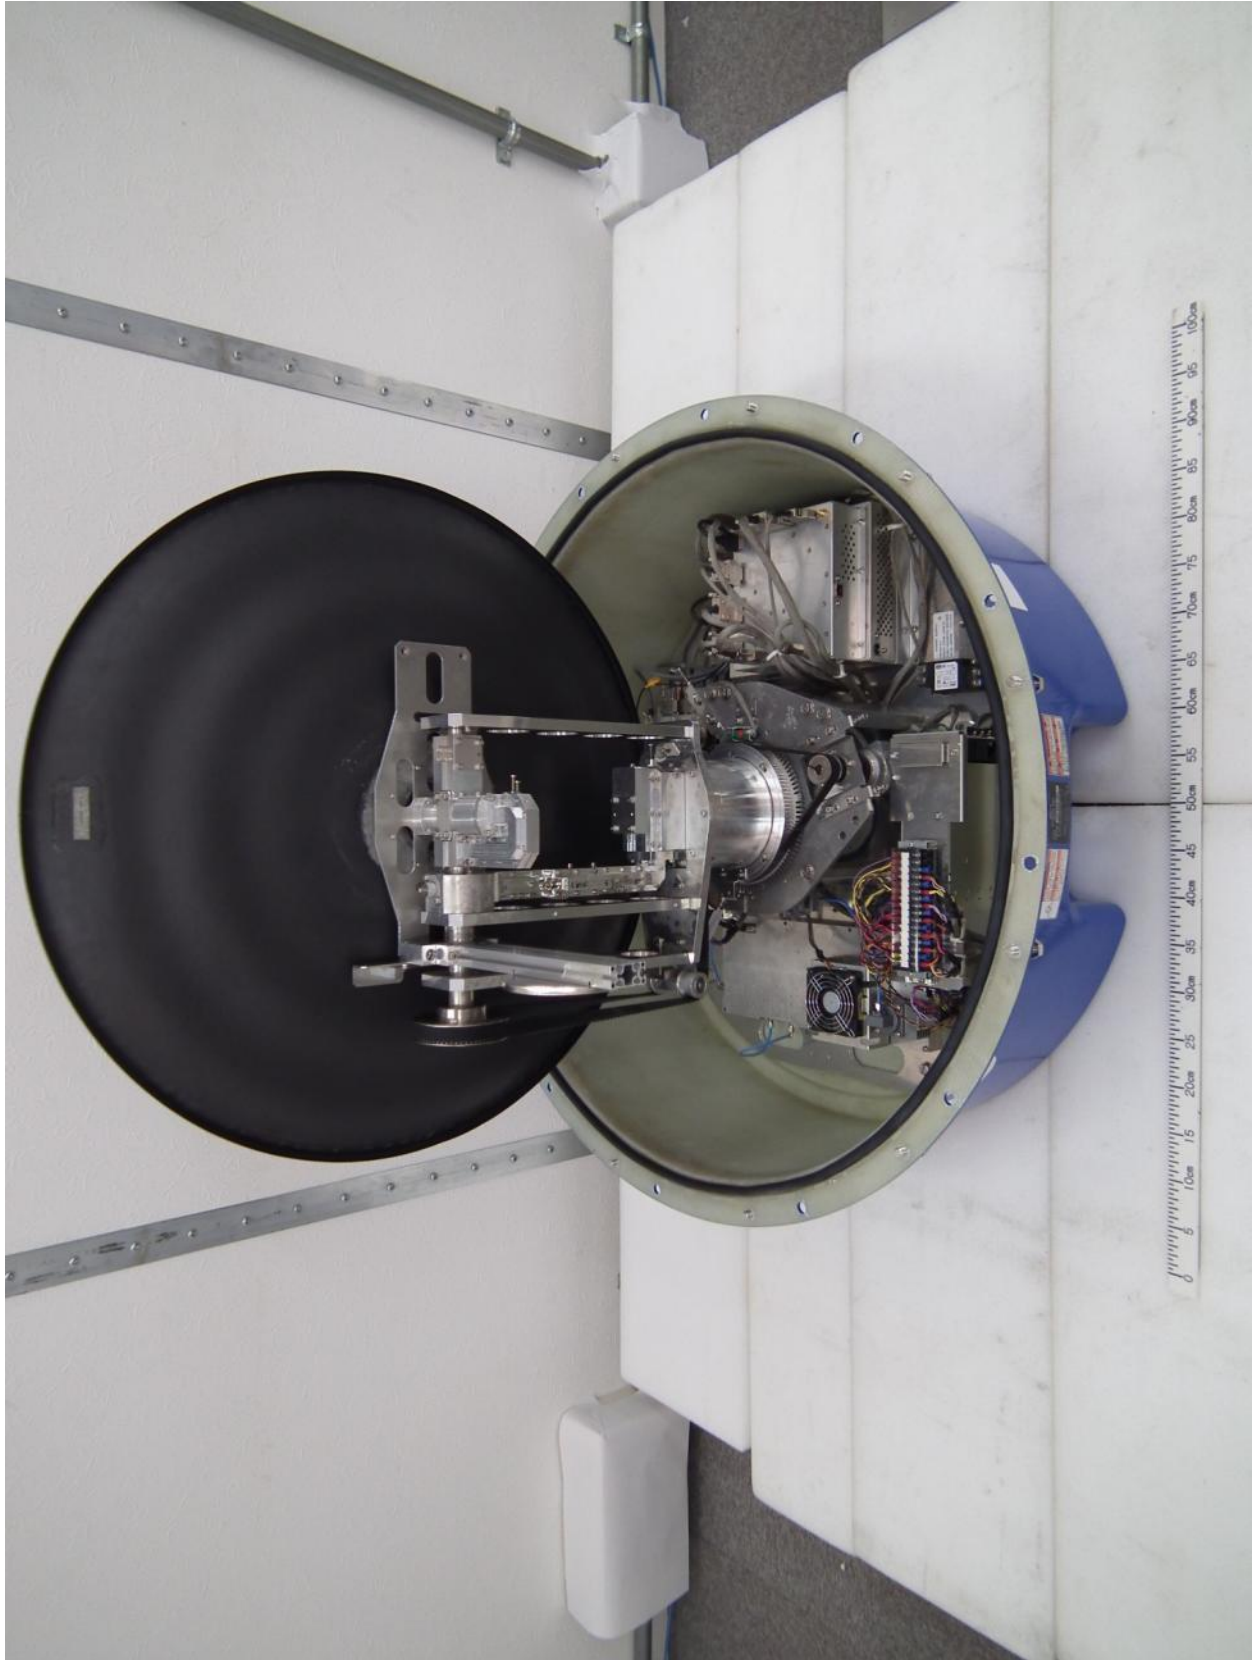

Photographs of the Weather Radar WR110

Table of Contents

1 Antenna Unit WR110-ATU	2
1.1 Inside View.....	2
2 Junction Unit WR110-JCU.....	12
2.1 Inside View.....	12

1 Antenna Unit WR110-ATU

1.1 Inside View

1.1.1 Front View (with top cover (radome) open)

1.1.2 Right Side View

1.1.3 Rear View

1.1.4 Left Side View

1.1.5 Antenna Unit – Front View

1.1.6 Antenna Unit – Rear View

1.1.7 Front Lower View

1.1.8 Right Lower View

1.1.9 Rear Lower View

1.1.10 Left Lower View

2 Junction Unit WR110-JCU

2.1 Inside View

2.1.1 Inside View (with front lid opened)

2.1.2 Inside View (with protection cover removed)

End of text