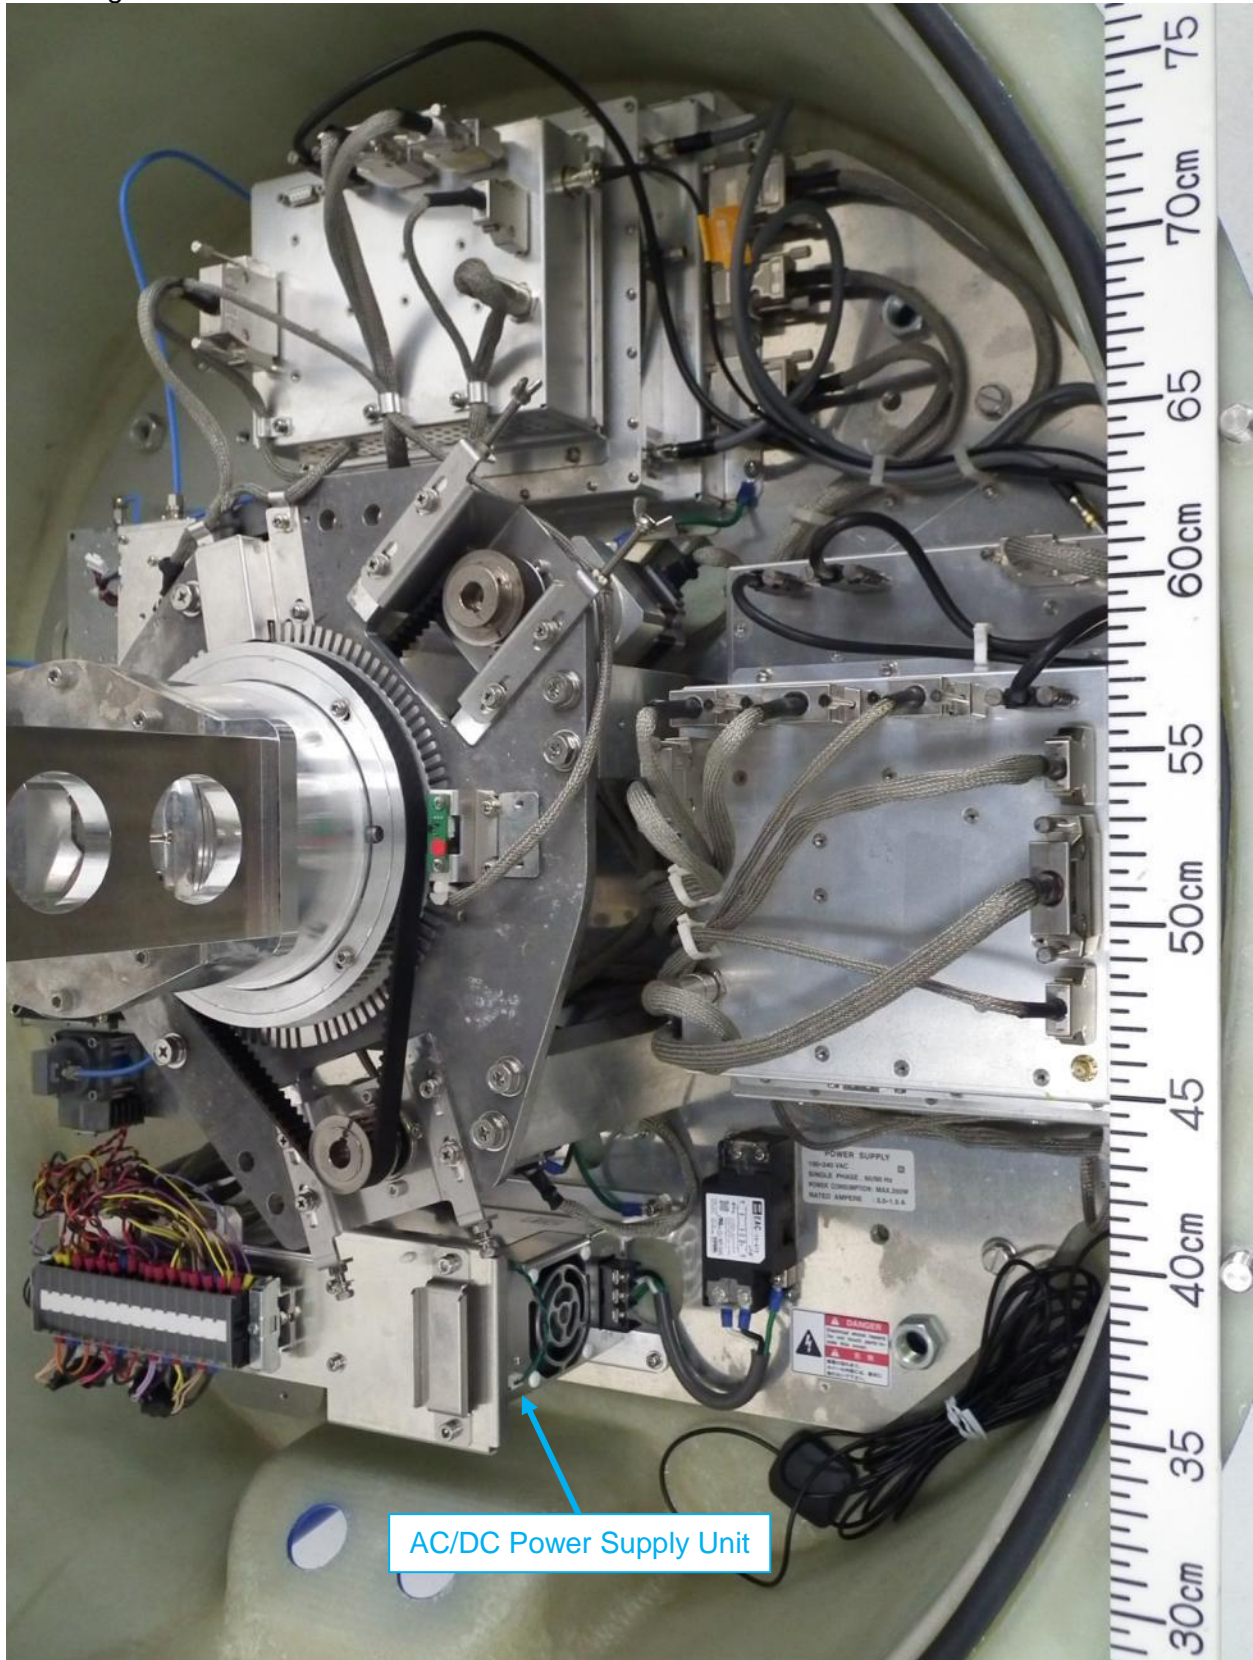

Photographs of the Weather Radar WR110

Table of Contents

1 Antenna Unit WR110-ATU	2
1.1 Inside View.....	2
2 Junction Unit WR110-JCU.....	12
2.1 Inside View.....	12

1 Antenna Unit WR110-ATU

1.1 Inside View

1.1.1 Front View (with top cover (radome) open)

1.1.2 Right Side View

1.1.3 Rear View

1.1.4 Left Side View

1.1.5 Antenna Unit – Front View

1.1.6 Antenna Unit – Rear View

1.1.7 Front Lower View

1.1.8 Right Lower View

1.1.9 Rear Lower View

1.1.10 Left Lower View

2 Junction Unit WR110-JCU

2.1 Inside View

2.1.1 Inside View (with front lid opened)

2.1.2 Inside View (with protection cover removed)

End of text