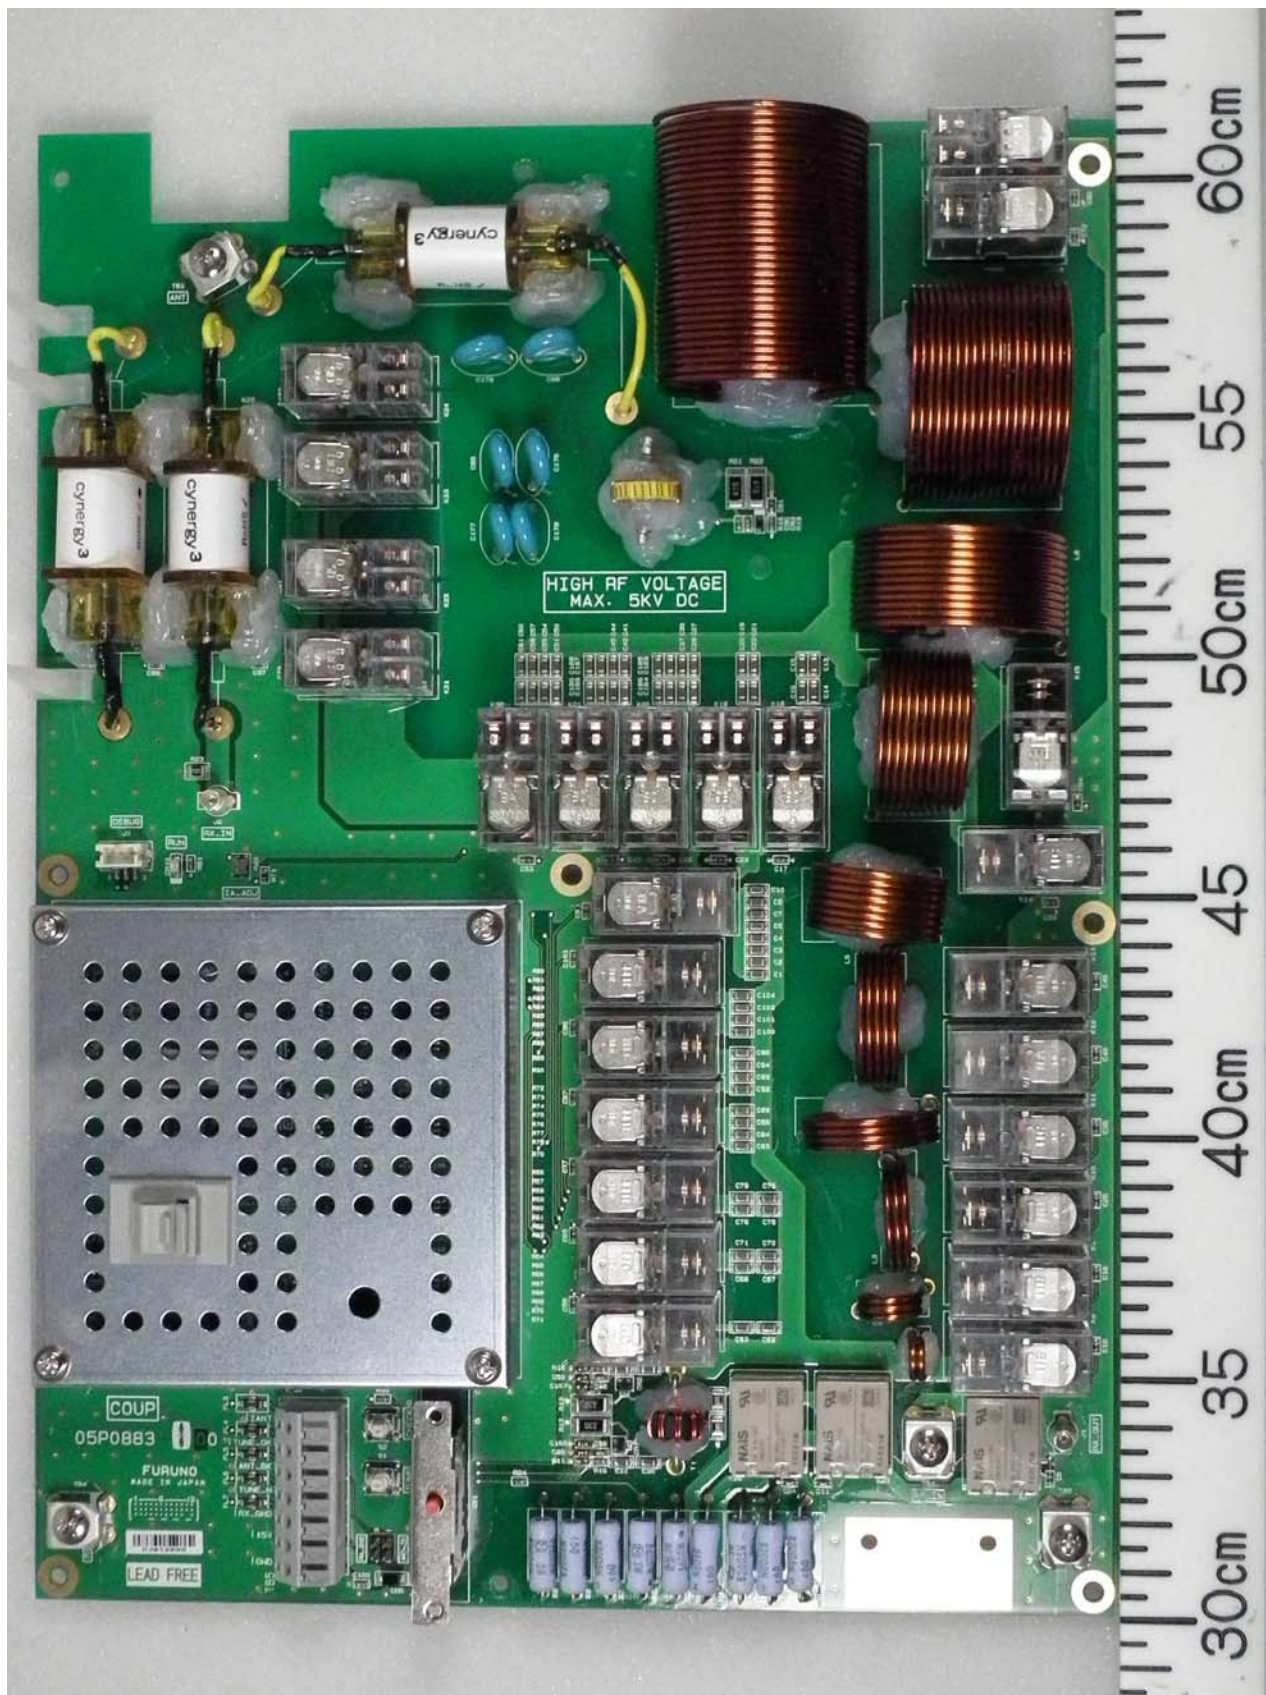

3 Photographs of Antenna Coupler AT-1575SUS for Furuno SSB Radiotelephone FS-1575

3.1 Outside View

3.1.1 Outside Front View (showing ID (Name Plate) and Warning Labels)

3.1.2 Outside Bottom View

3.1.3 ID Label (Name Plate)

3.2 Inside View (with Front cover removed, showing COUP Board 05P0883)

3.3 PCB
3.3.1 COUP Board 05P0883 Front side

3.3.2 COUP Board 05P0883 Rear side