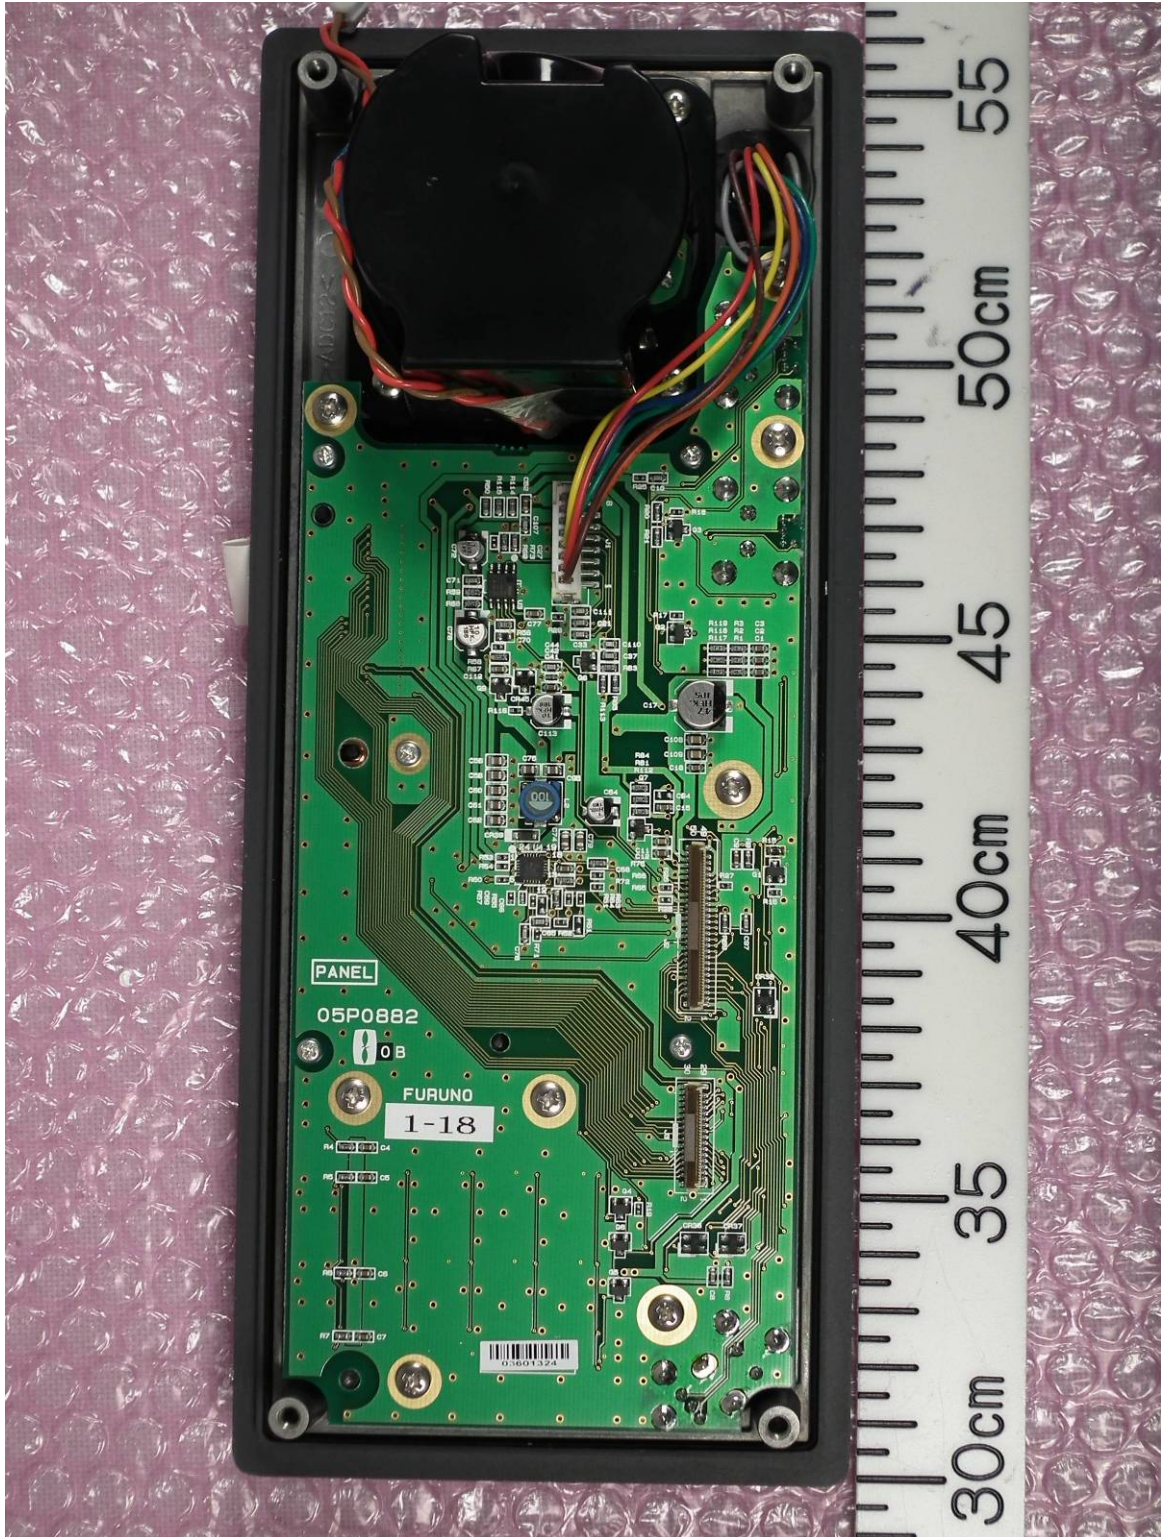

1 Transceiver Unit FM-8900S

1.1 Front View (Showing Panel and ID Label (upper left side of the Panel))

1.2 Front View (showing Front Panel)

1.3 Rear View

1.4 ID Label (Name Plate)

1.5 Inside Top View (with Top Cover removed)

1.6 Inside Top View (with Shield cover removed, showing TRX_WR Board 05P0841 (upper) and PWR Board 05P0849 (lower))

1.7 TRX_WR Board 05P0841 Front side

1.8 TRX_WR Board 05P0841 Rear side

1.9 PWR Board 05P0849 Front side

1.10 PWR Board 05P0849 Rear side

1.11 Inside Bottom View (showing MAIN Board 05P0843 Front side)

1.12 MAIN Board 05P0843 Front side

1.13 MAIN Board 05P0843 Rear side

1.14 Rear of Front Panel (showing PANEL Board 05P0882 Rear side and Loudspeaker (upper))