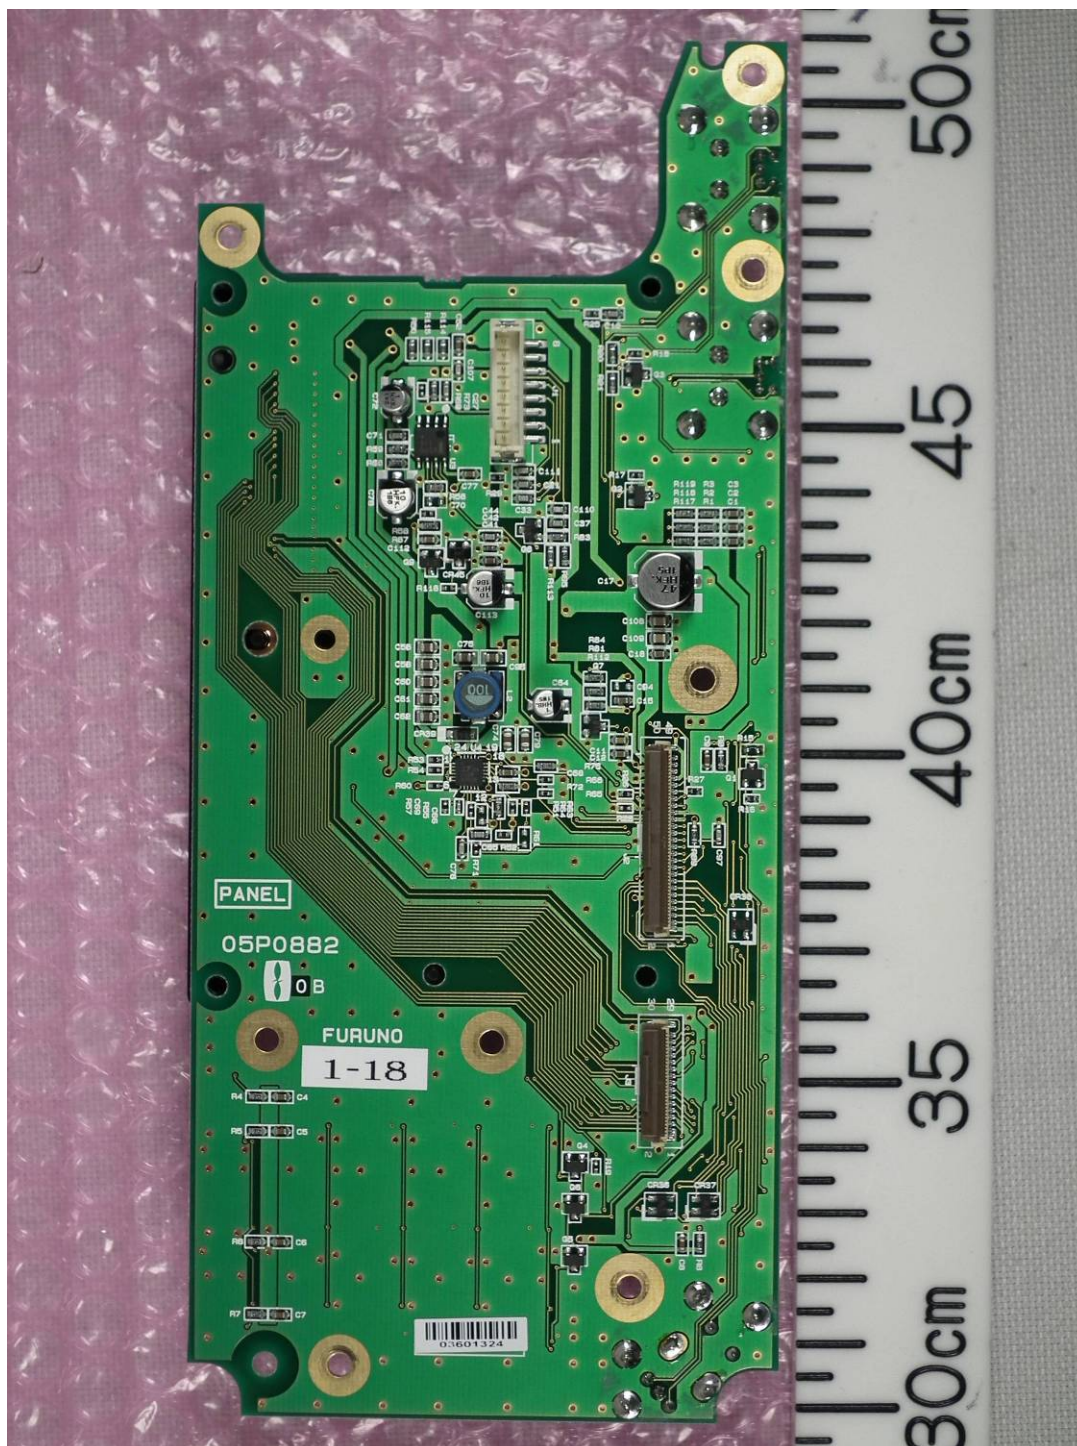

1.15 PANEL Board 05P0882 Rear side