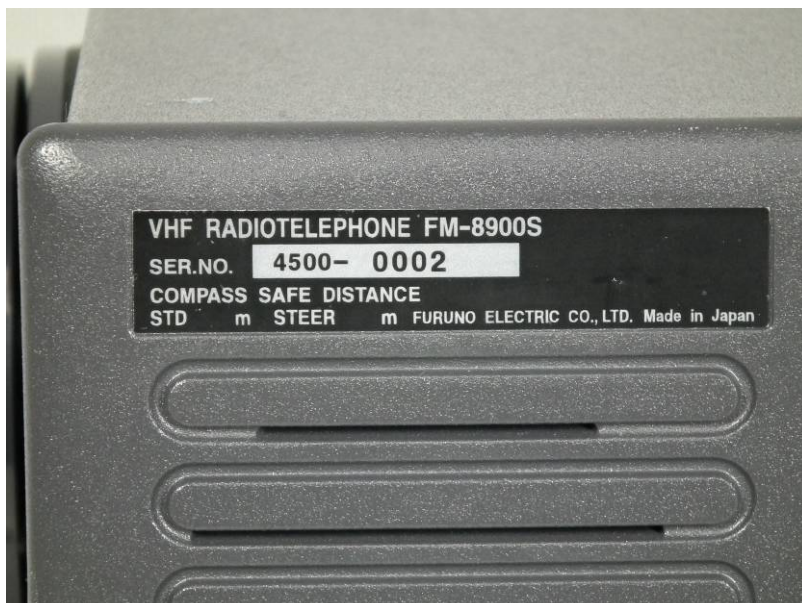

1 Transceiver Unit FM-8900S

1.1 Front View (Showing Panel and ID Label (upper left side of the Panel))

1.2 Front View (showing Front Panel)

1.3 Rear View

1.4 ID Label (Name Plate)

1.5 Inside Top View (with Top Cover removed)