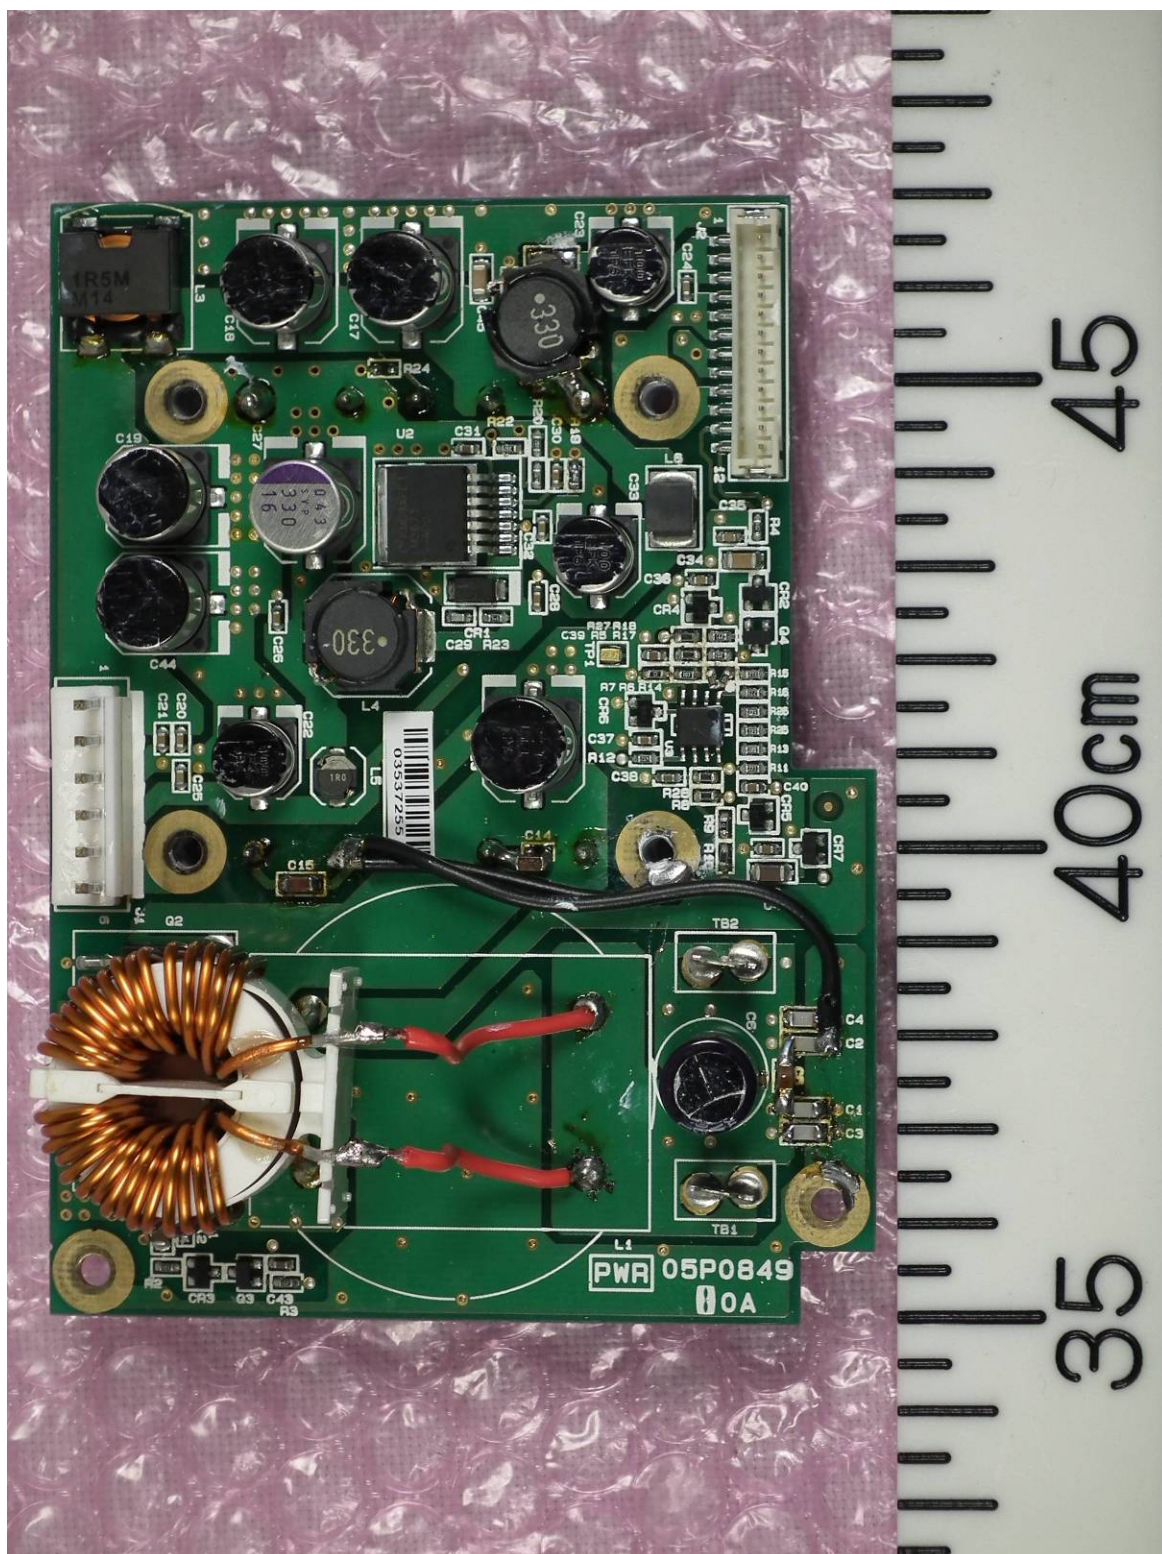

1 Transceiver Unit FM-8900S

1.1 Front View (Showing Panel and ID Label (upper left side of the Panel))

1.2 Front View (showing Front Panel)

1.3 Rear View

1.4 ID Label (Name Plate)

1.5 Inside Top View (with Top Cover removed)

1.6 Inside Top View (with Shield cover removed, showing TRX_WR Board 05P0841 (upper) and PWR Board 05P0849 (lower))

1.7 TRX_WR Board 05P0841 Front side

1.8 TRX_WR Board 05P0841 Rear side

1.9 PWR Board 05P0849 Front side