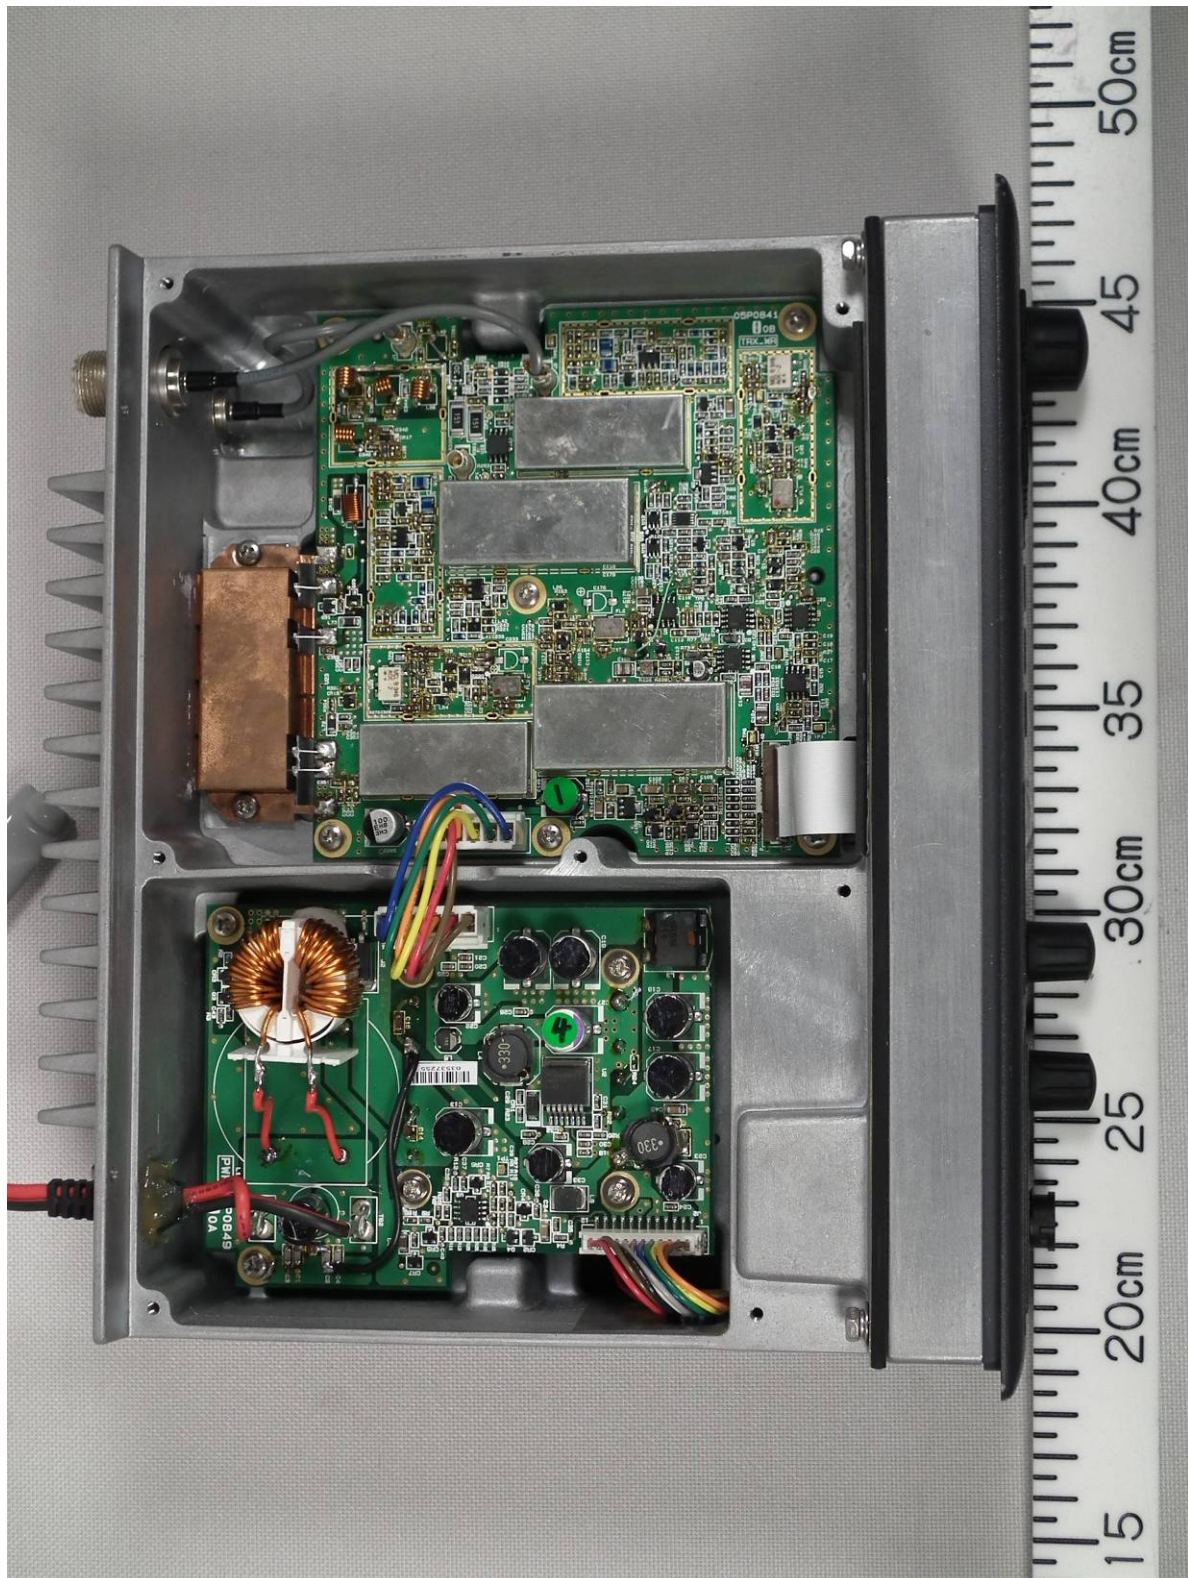

1 Transceiver Unit FM-8900S

1.1 Front View (Showing Panel and ID Label (upper left side of the Panel))

1.2 Front View (showing Front Panel)

1.3 Rear View

1.4 ID Label (Name Plate)

1.5 Inside Top View (with Top Cover removed)

1.6 Inside Top View (with Shield cover removed, showing TRX_WR Board 05P0841 (upper) and PWR Board 05P0849 (lower))

1.7 TRX_WR Board 05P0841 Front side

1.8 TRX_WR Board 05P0841 Rear side

1.9 PWR Board 05P0849 Front side