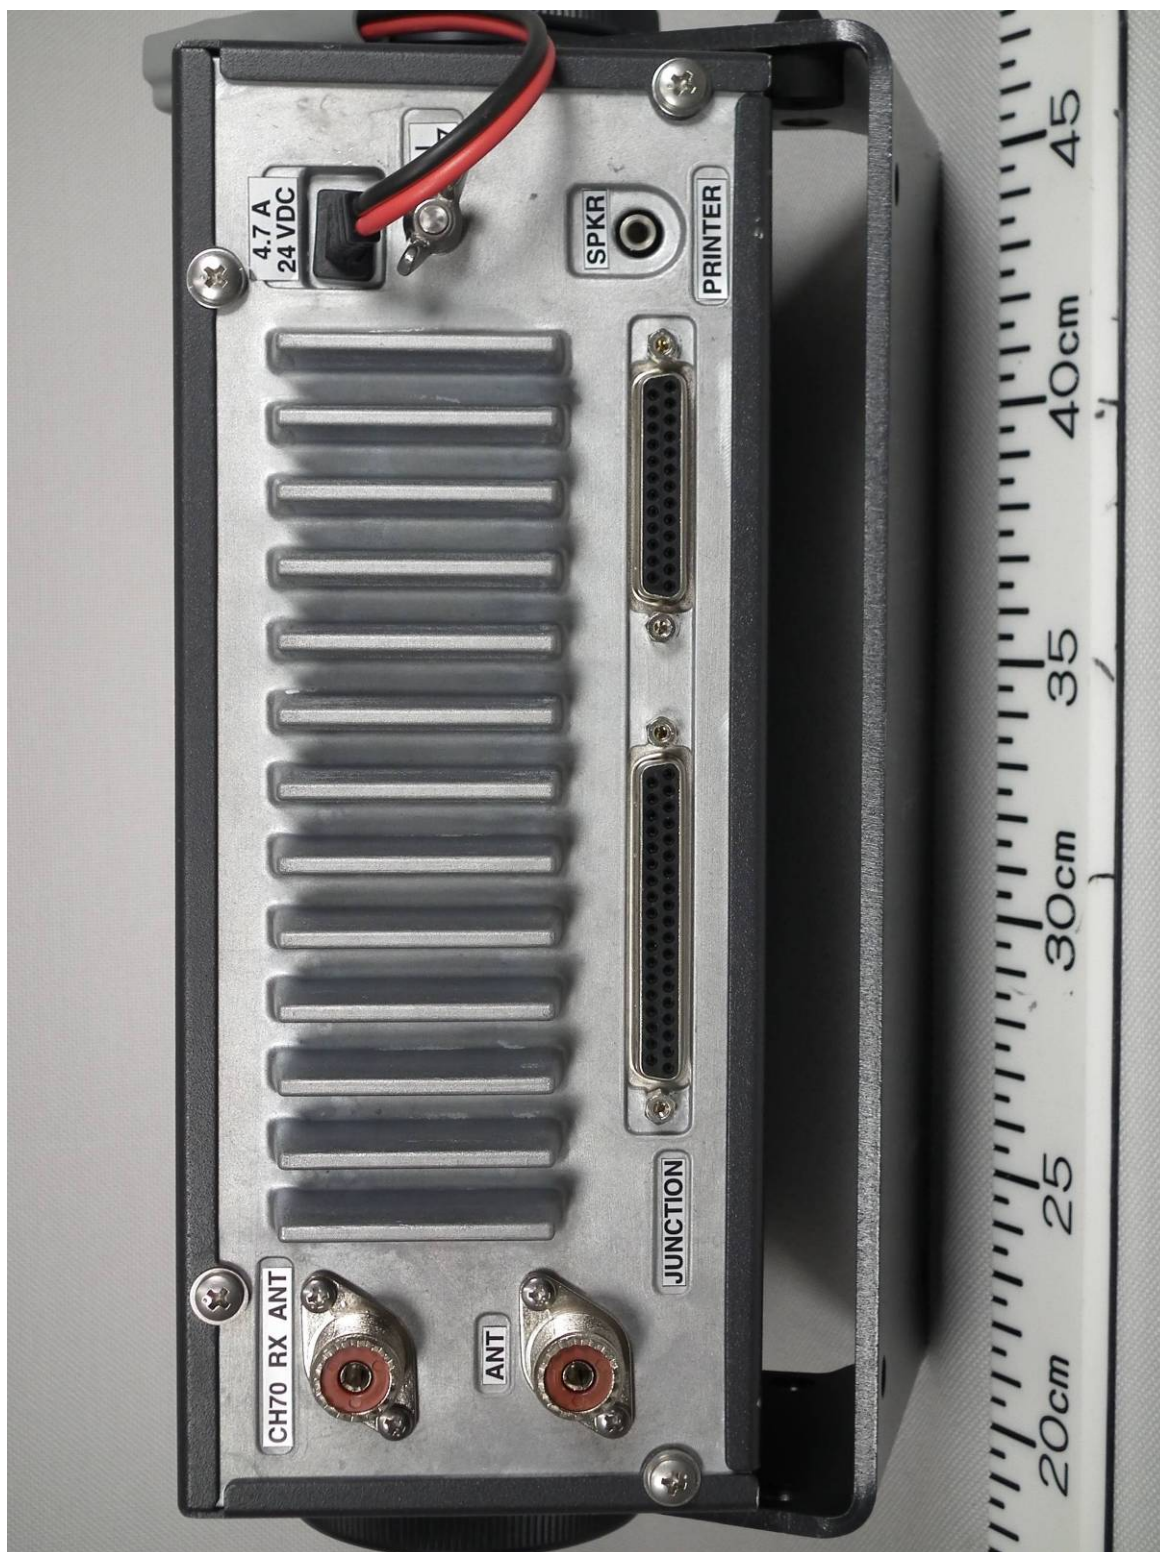

1 Transceiver Unit FM-8900S

1.1 Front View (Showing Panel and ID Label (upper left side of the Panel))

1.2 Front View (showing Front Panel)

1.3 Rear View

1.4 ID Label (Name Plate)

1.5 Inside Top View (with Top Cover removed)

1.6 Inside Top View (with Shield cover removed, showing TRX_WR Board 05P0841 (upper) and PWR Board 05P0849 (lower))

1.7 TRX_WR Board 05P0841 Front side

1.8 TRX_WR Board 05P0841 Rear side

1.9 PWR Board 05P0849 Front side