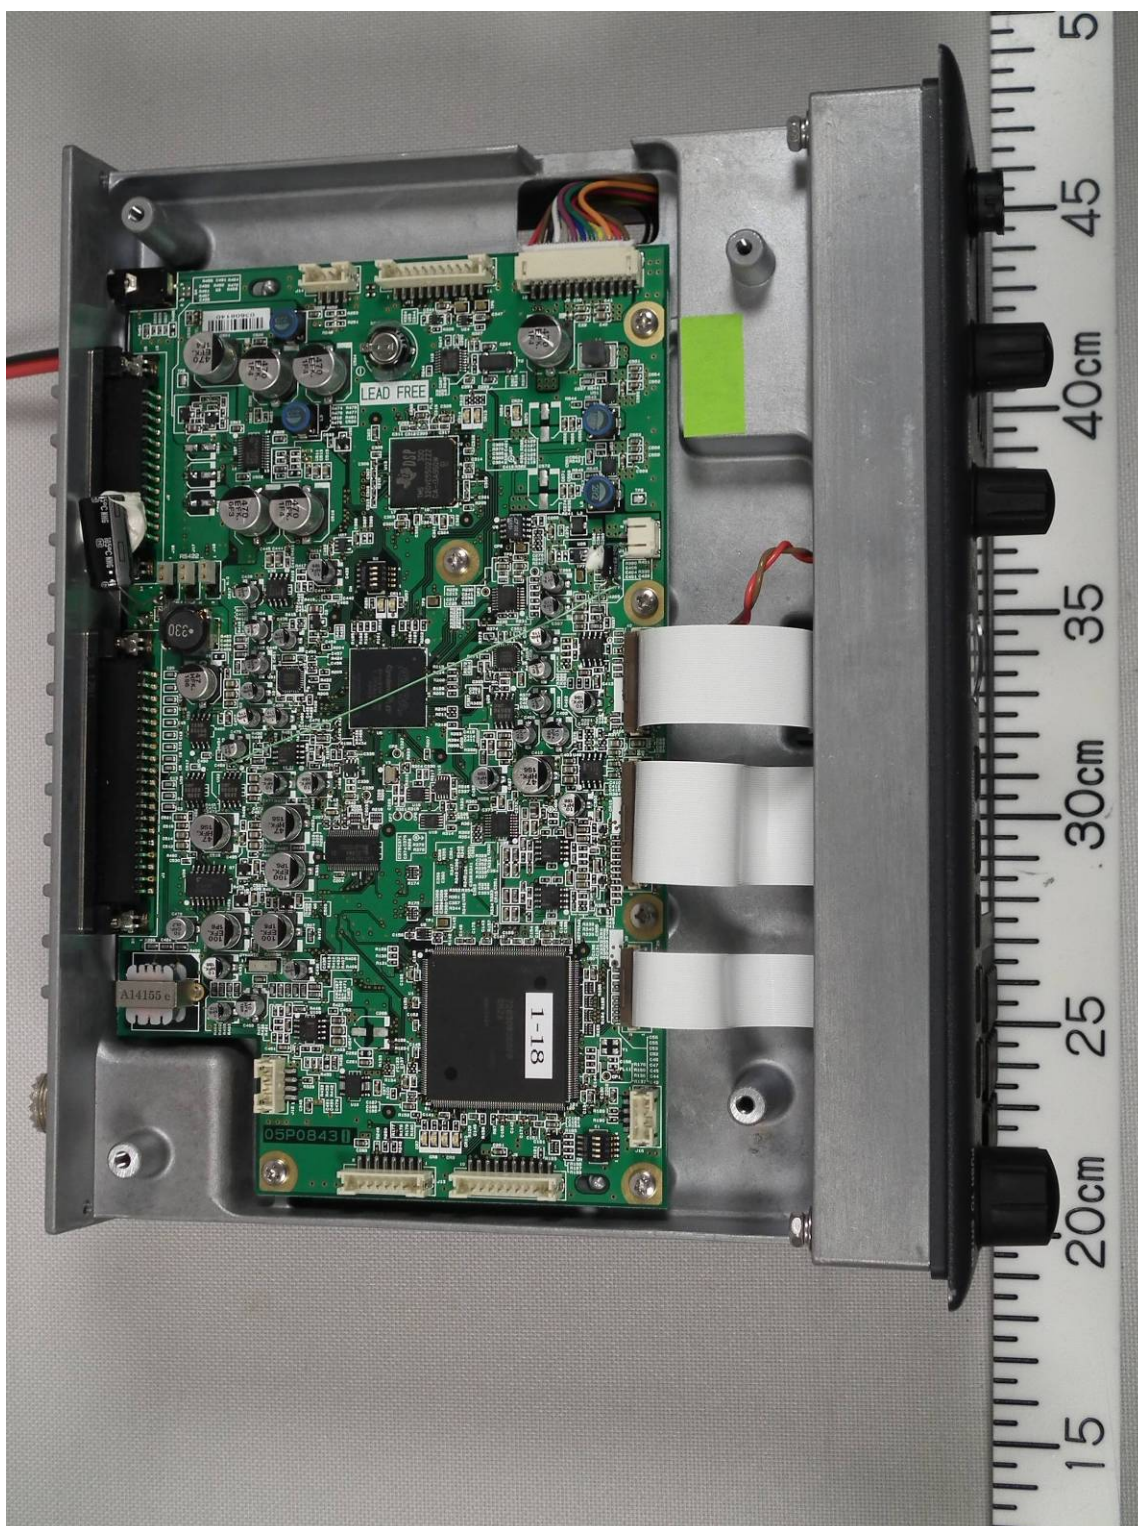

1 Transceiver Unit FM-8900S

1.1 Front View (Showing Panel and ID Label (upper left side of the Panel))

1.2 Front View (showing Front Panel)

1.3 Rear View

1.4 ID Label (Name Plate)

1.5 Inside Top View (with Top Cover removed)

1.6 Inside Top View (with Shield cover removed, showing TRX_WR Board 05P0841 (upper) and PWR Board 05P0849 (lower))

1.7 TRX_WR Board 05P0841 Front side

1.8 TRX_WR Board 05P0841 Rear side

1.9 PWR Board 05P0849 Front side

1.10 PWR Board 05P0849 Rear side

1.11 Inside Bottom View (showing MAIN Board 05P0843 Front side)

1.12 MAIN Board 05P0843 Front side

1.13 MAIN Board 05P0843 Rear side

1.14 Rear of Front Panel (showing PANEL Board 05P0882 Rear side and Loudspeaker (upper))