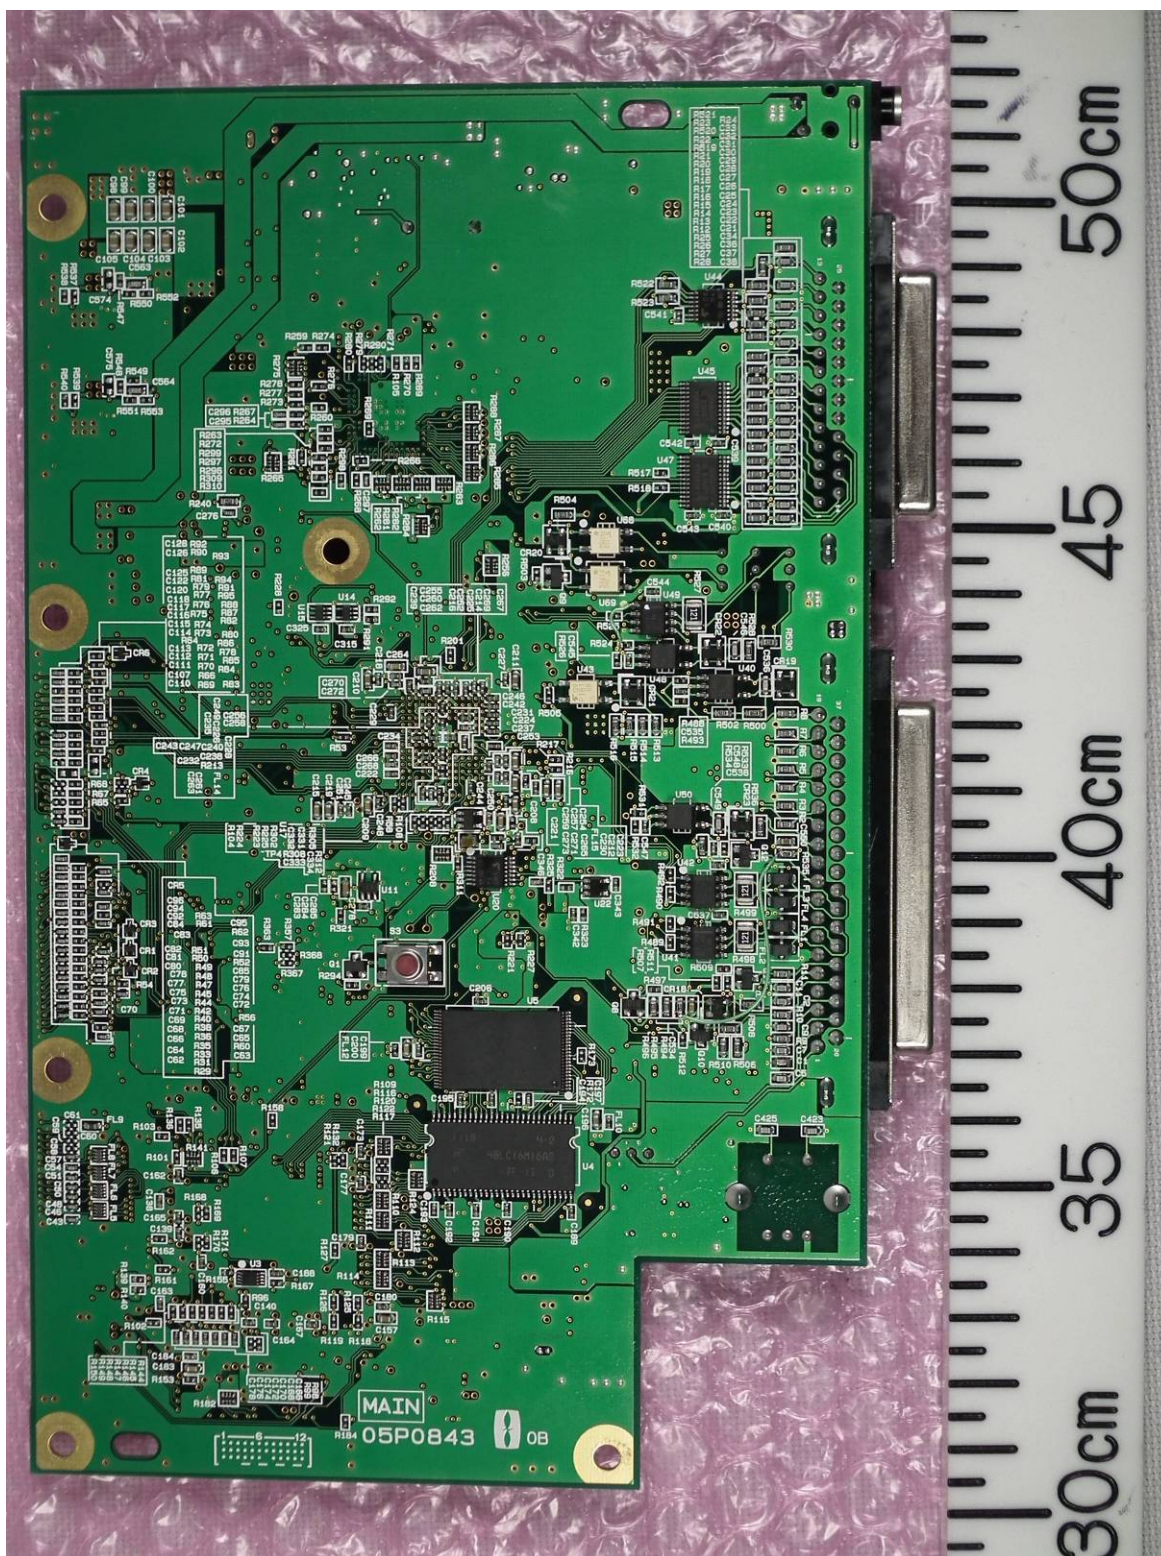

1 Transceiver Unit FM-8900S

1.1 Front View (Showing Panel and ID Label (upper left side of the Panel))

1.2 Front View (showing Front Panel)

1.3 Rear View

1.4 ID Label (Name Plate)

1.5 Inside Top View (with Top Cover removed)

1.6 Inside Top View (with Shield cover removed, showing TRX_WR Board 05P0841 (upper) and PWR Board 05P0849 (lower))

1.7 TRX_WR Board 05P0841 Front side

1.8 TRX_WR Board 05P0841 Rear side

1.9 PWR Board 05P0849 Front side

1.10 PWR Board 05P0849 Rear side

1.11 Inside Bottom View (showing MAIN Board 05P0843 Front side)

1.12 MAIN Board 05P0843 Front side

1.13 MAIN Board 05P0843 Rear side

1.14 Rear of Front Panel (showing PANEL Board 05P0882 Rear side and Loudspeaker (upper))