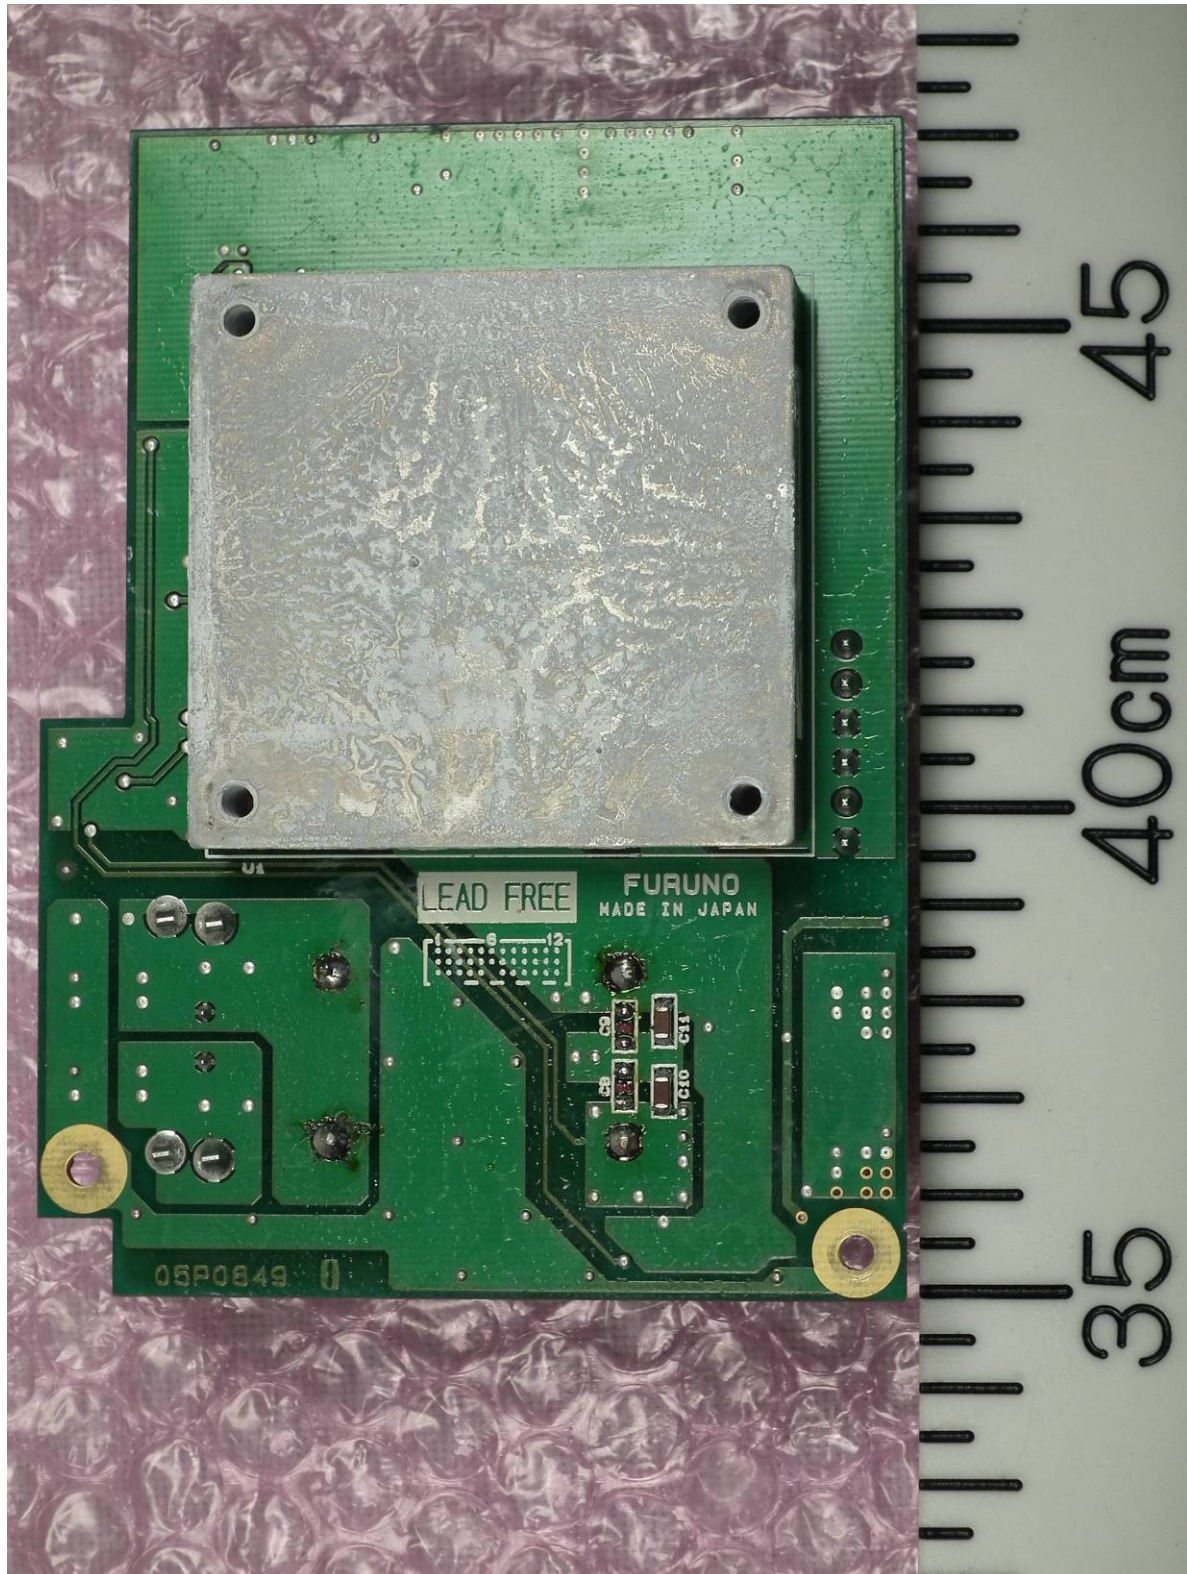

1 Transceiver Unit FM-8900S

1.1 Front View (Showing Panel and ID Label (upper left side of the Panel))

1.2 Front View (showing Front Panel)

1.3 Rear View

1.4 ID Label (Name Plate)

1.5 Inside Top View (with Top Cover removed)

1.6 Inside Top View (with Shield cover removed, showing TRX_WR Board 05P0841 (upper) and PWR Board 05P0849 (lower))

1.7 TRX_WR Board 05P0841 Front side

1.8 TRX_WR Board 05P0841 Rear side

1.9 PWR Board 05P0849 Front side

1.10 PWR Board 05P0849 Rear side

1.11 Inside Bottom View (showing MAIN Board 05P0843 Front side)

1.12 MAIN Board 05P0843 Front side

1.13 MAIN Board 05P0843 Rear side

1.14 Rear of Front Panel (showing PANEL Board 05P0882 Rear side and Loudspeaker (upper))