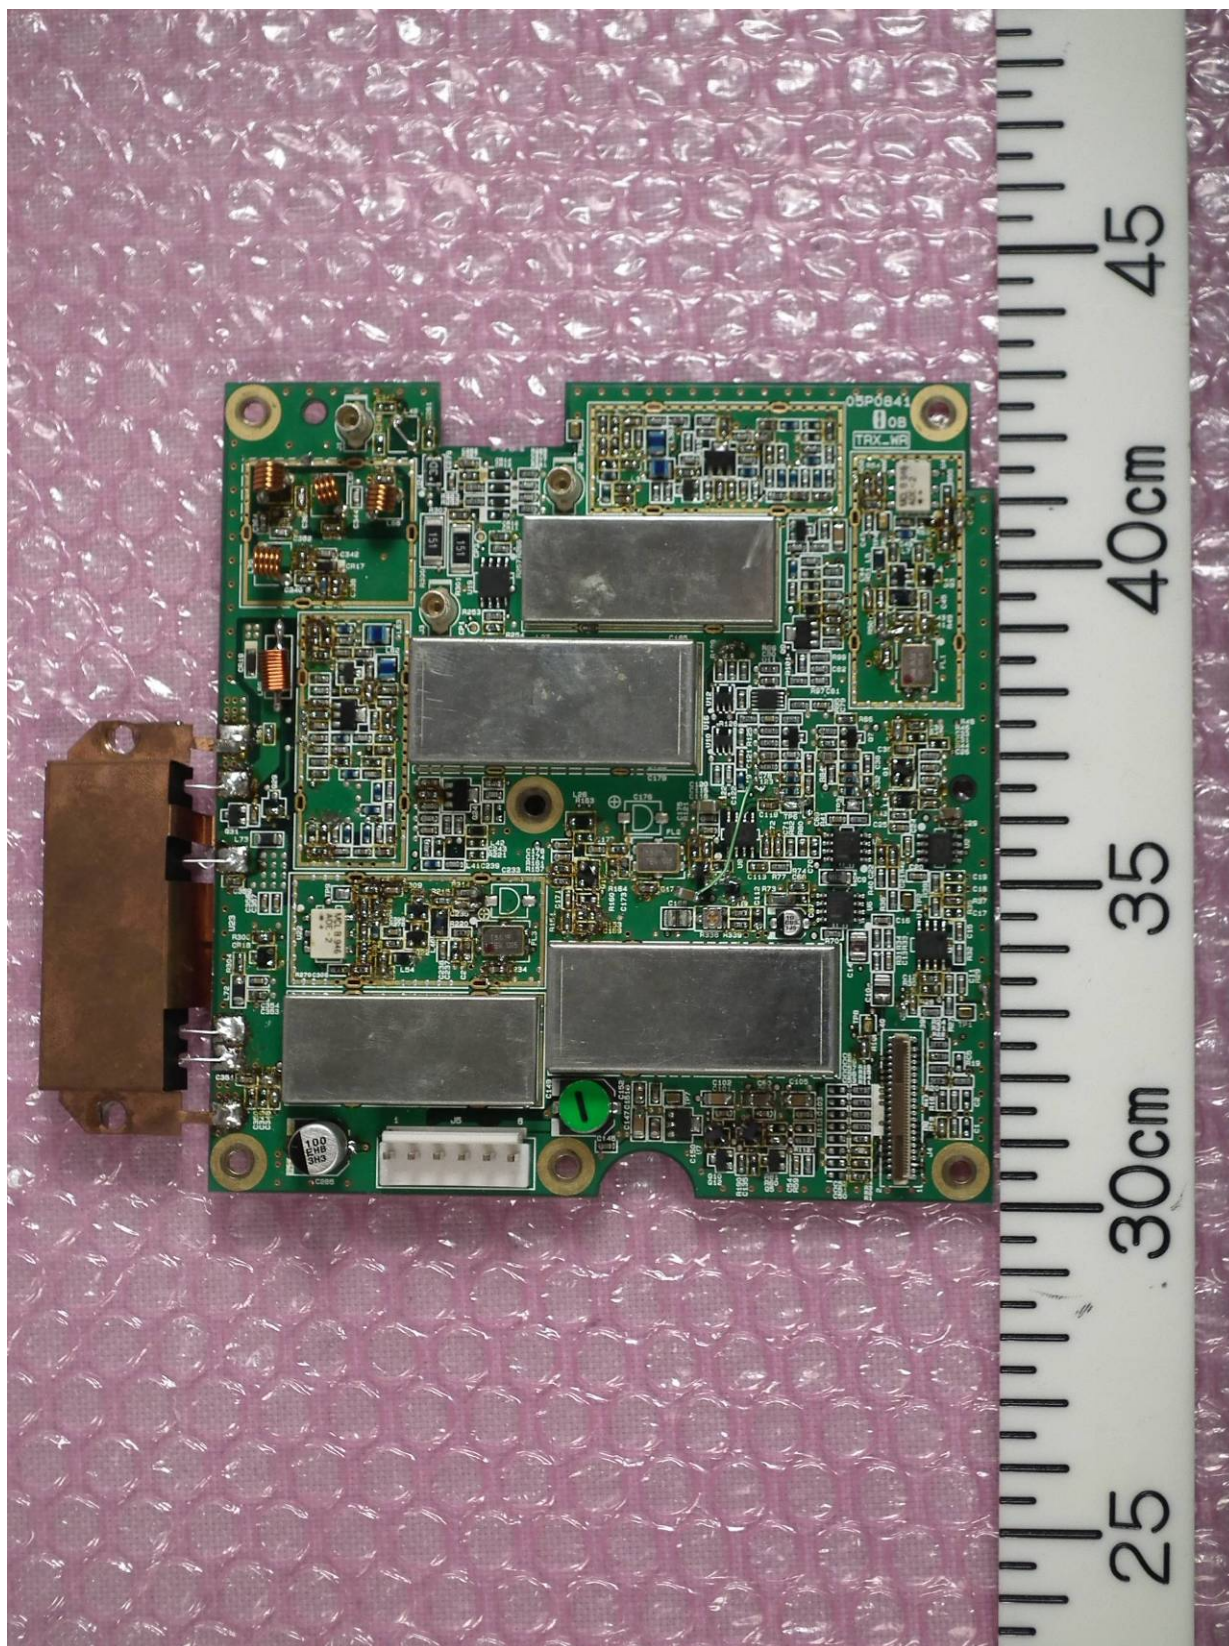

1 Transceiver Unit FM-8900S

1.1 Front View (Showing Panel and ID Label (upper left side of the Panel))

1.2 Front View (showing Front Panel)

1.3 Rear View

1.4 ID Label (Name Plate)

1.5 Inside Top View (with Top Cover removed)

1.6 Inside Top View (with Shield cover removed, showing TRX_WR Board 05P0841 (upper) and PWR Board 05P0849 (lower))

1.7 TRX_WR Board 05P0841 Front side

1.8 TRX_WR Board 05P0841 Rear side

1.9 PWR Board 05P0849 Front side

1.10 PWR Board 05P0849 Rear side

1.11 Inside Bottom View (showing MAIN Board 05P0843 Front side)

1.12 MAIN Board 05P0843 Front side

1.13 MAIN Board 05P0843 Rear side

1.14 Rear of Front Panel (showing PANEL Board 05P0882 Rear side and Loudspeaker (upper))