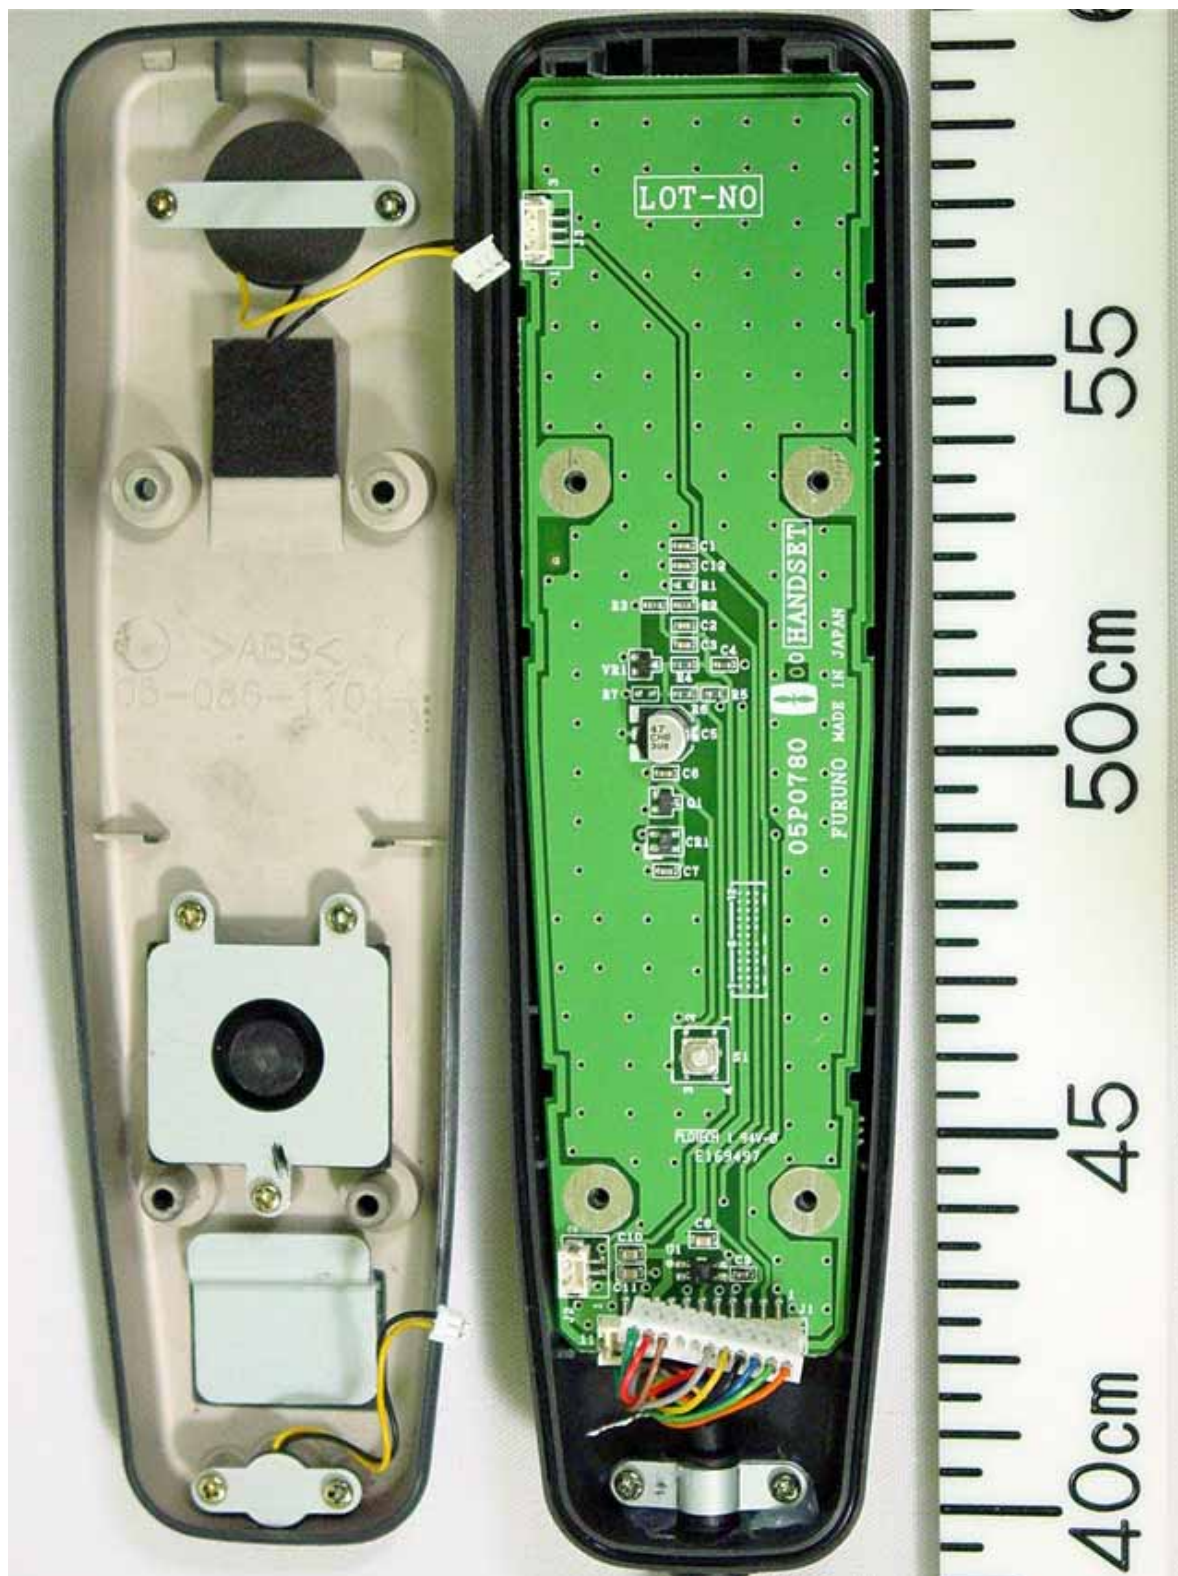

## 1.15 CPU Board 05P0773 Rear side

1.16 Panel Inside View (showing PANEL Board 05P0772 Rear side)

1.17 Panel Inside View (with PANEL Board removed, showing Back of Front Panel)

1.18 PANEL Board 05P0772 Front side

## 1.19 Name Plate

2.1 Handset HS-2003 with Bracket

2.1 Top View

## 2.2 Bottom View (Handset (Left) and Bracket (Right))

2.3 Inside View (with Cover opened, showing Handset Board 05P0780 Front side)

2.4 Handset Board 05P0780 Rear side