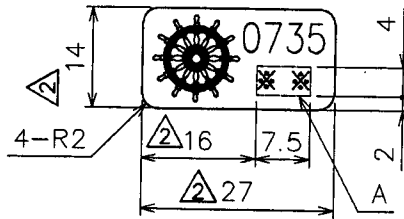

Name plate and label attached to Transponder unit of AIS ModelFA-150

Wheel mark label

Name plate

USCG Approval No. label

Location of name plate and label attached to Transponder unit

FA-1501

FA-1502

尺度1/4