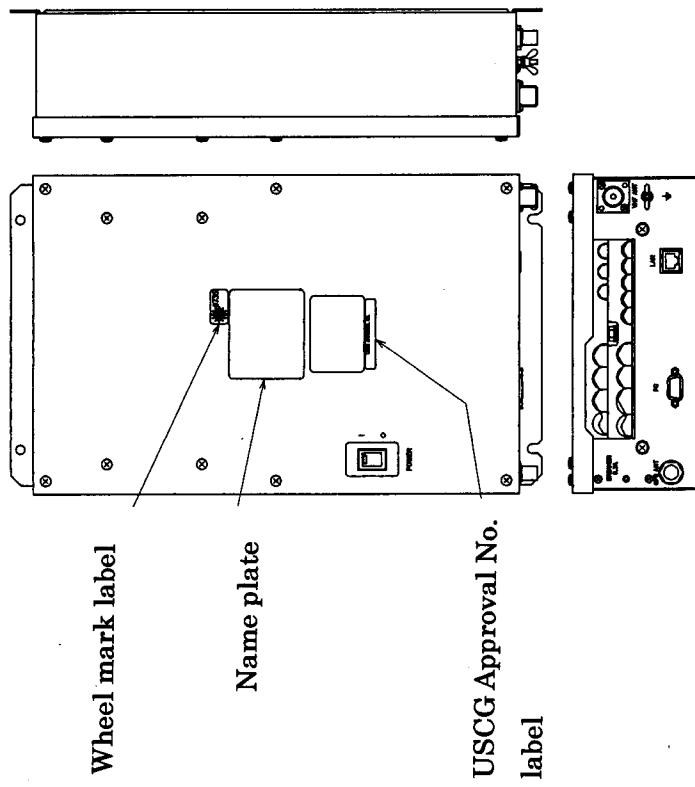

Name plate and label attached to Transponder unit of AIS ModelFA-150

Wheel mark label

Name plate

USCG Approval No. label

Location of name plate and label attached to Transponder unit

FA-1501

FA-1502

尺度1/4