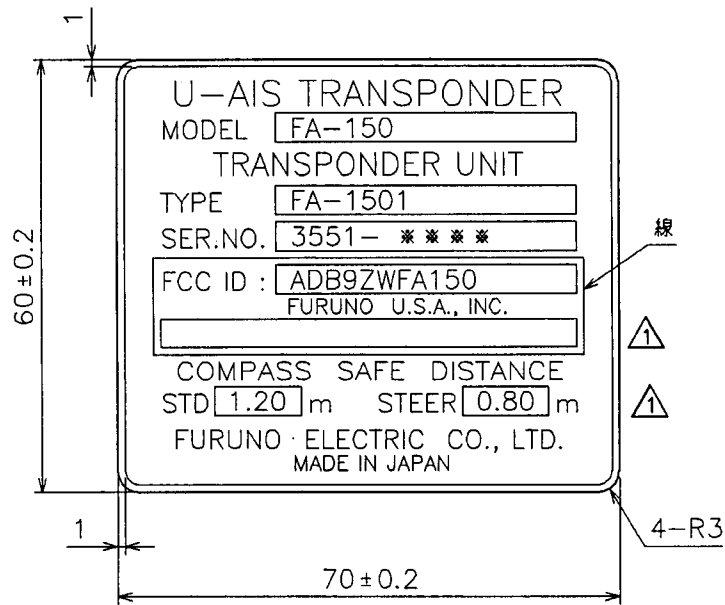

Name plate and label attached to Transponder unit of AIS ModelFA-150

Wheel mark label

Name plate

USCG Approval No. label

Location of name plate and label attached to Transponder unit

FA-1501

FA-1502

尺度1/4