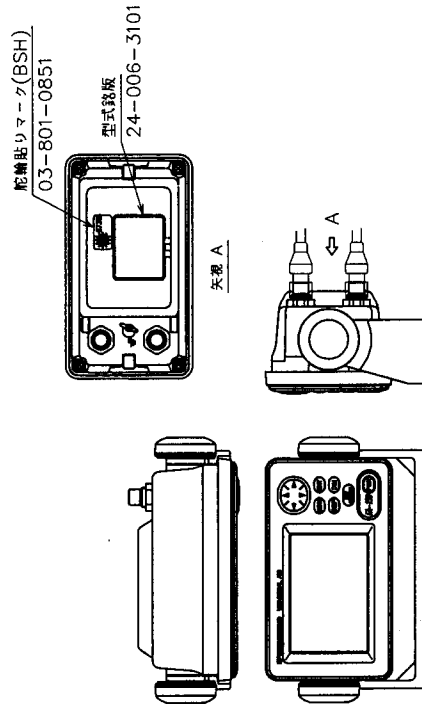

Name plate and label attached to Transponder unit of AIS ModelFA-150

Wheel mark label

Name plate

USCG Approval No. label

Location of name plate and label attached to Transponder unit

FA-1501

FA-1502

尺度1/4