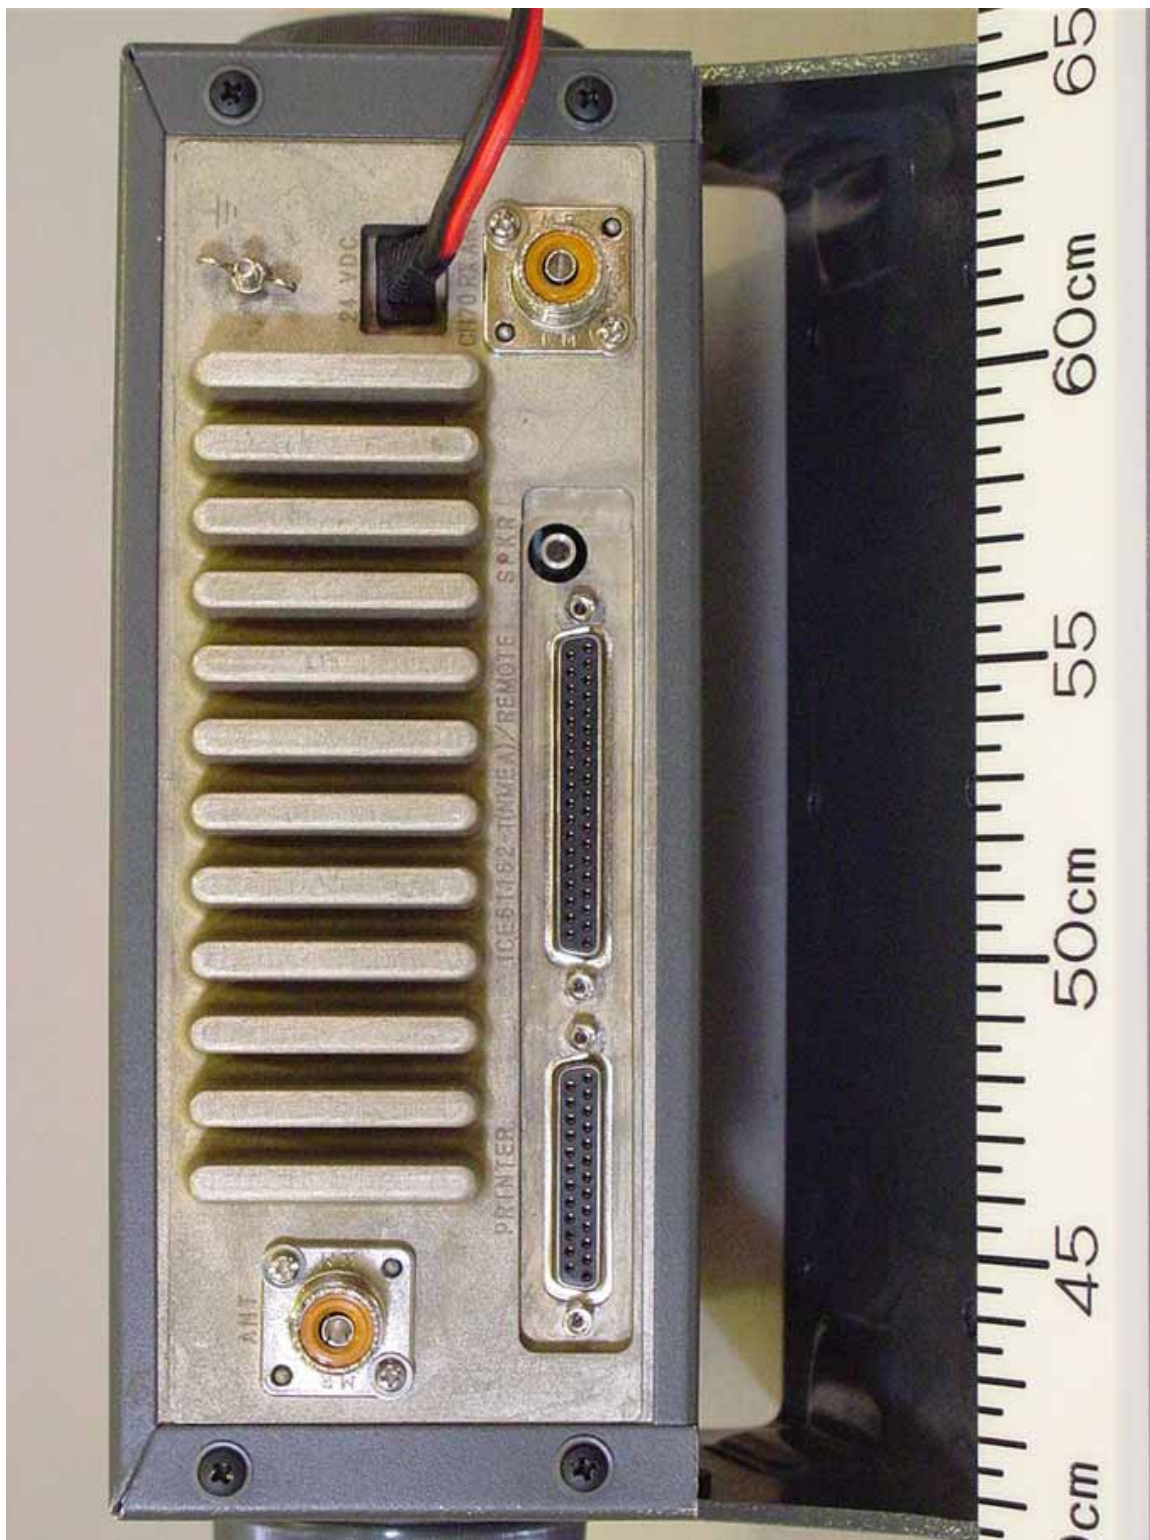

1.1.2 Rear View