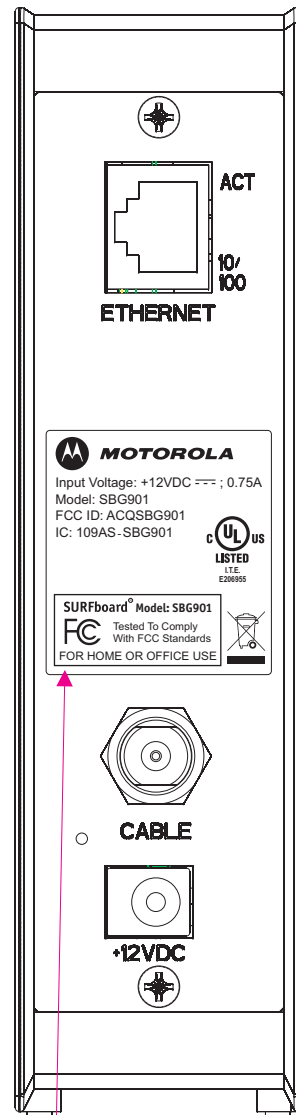

# SBG901 Unit Labeling

SBG900 Rear Panel View  
+ Regulatory Label

Updated Regulatory Label and new location  
Black texts on White background

P/N: XXXXXX-XXX-00  
 SSID: MOTOROLA-12345  
 WPA-PSK:  
 12345678901234567890  
 PASSCODE: 123456789012  
 CUSTOMER S/N: BCDFGHJKLMNP  
 S/N: PPPPMYJJSSSSCAABCCCC  
 HFC MAC ID: ABCDEF012345  
 GATEWAY MGMT MAC ID: ABCDEF012345  
 MODEM NO. 012345678  
 ASSEMBLED IN CHINA

New Product ID label, 567283-001  
 Size: 64.8mm X 32.3mm