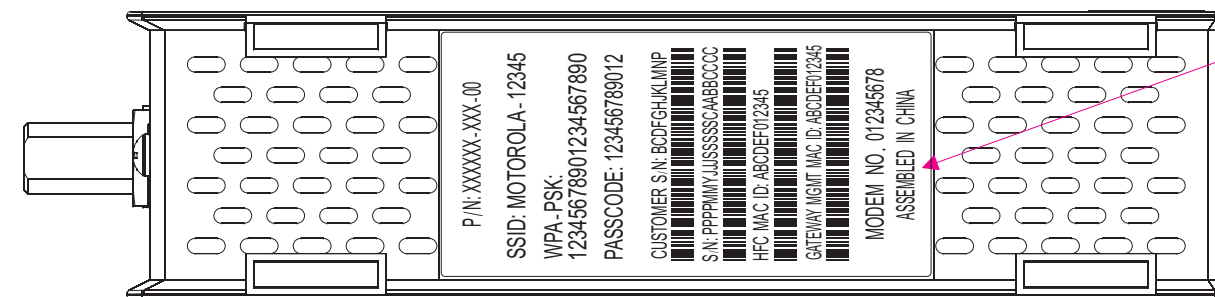

# SBG901 Unit Labeling

SBG900 Rear Panel View  
+ Regulatory Label

Updated Regulatory Label and new location  
Black texts on White background

P/N: XXXXXX-XXX-00  
 SSID: MOTOROLA-12345  
 WPA-PSK:  
 12345678901234567890  
 PASSCODE: 123456789012  
 CUSTOMER S/N: BCDFGHJKLMNP  
 S/N: PPPPMYJJSSSSCAABCCCC  
 HFC MAC ID: ABCDEF012345  
 GATEWAY MGMT MAC ID: ABCDEF012345  
 MODEM NO. 012345678  
 ASSEMBLED IN CHINA

New Product ID label, 567283-001  
 Size: 64.8mm X 32.3mm