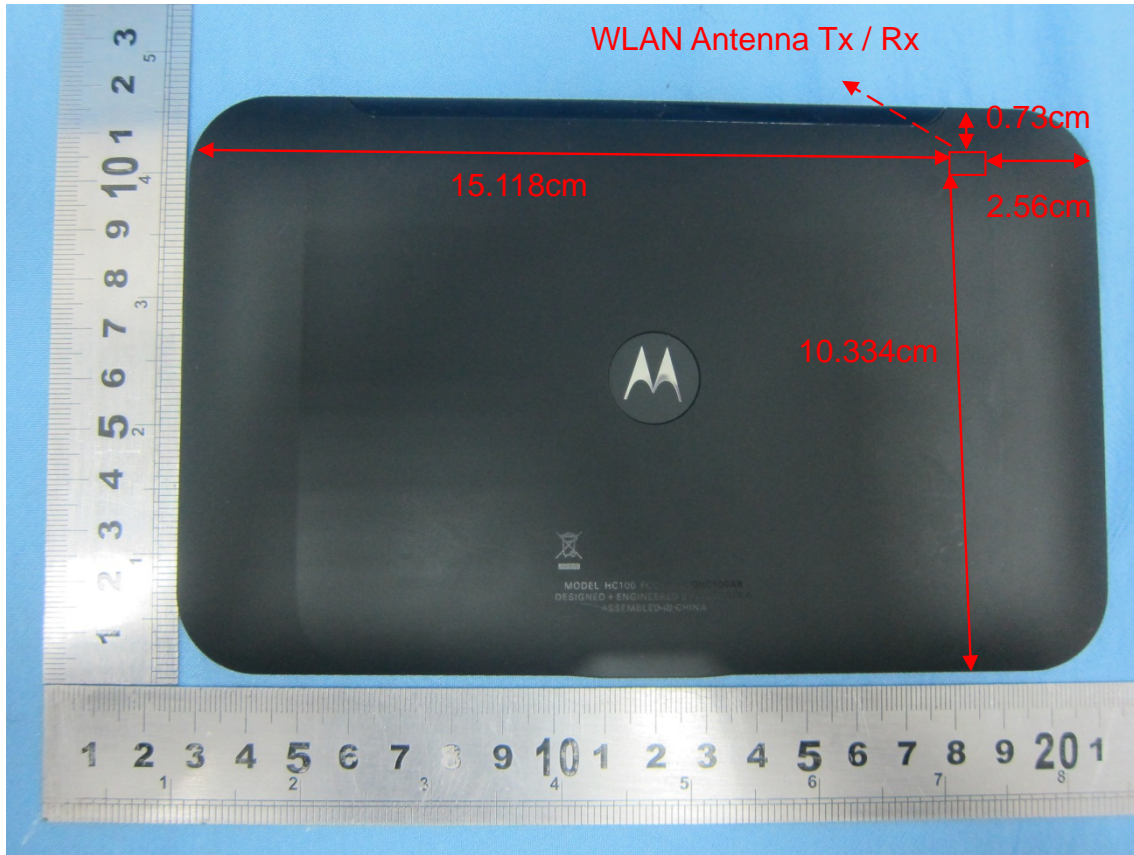

Appendix D. Product Photos

Antenna Location :

Antenna	Length	Width
WLAN Antenna (TX / RX)	0.32 cm	0.16 cm
EUT	17.998 cm	11.224 cm

Appendix E. Test Setup Photos

Secondary Portrait

Secondary Landscape

Bottom Face