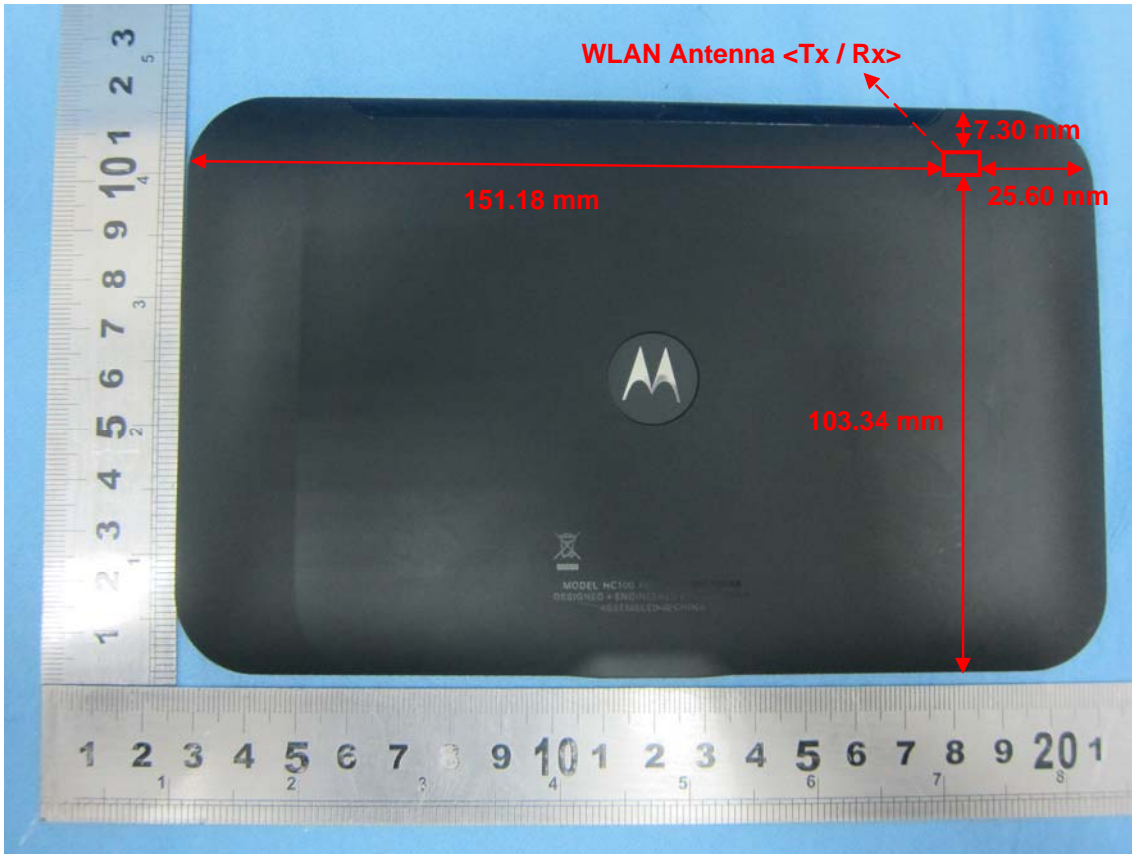

Brand Name: Motorola; Model Name: HC100; Marketing Name: HC100

Antenna	Length	Width
WLAN Antenna <Tx / Rx>	3.20 mm	1.60 mm