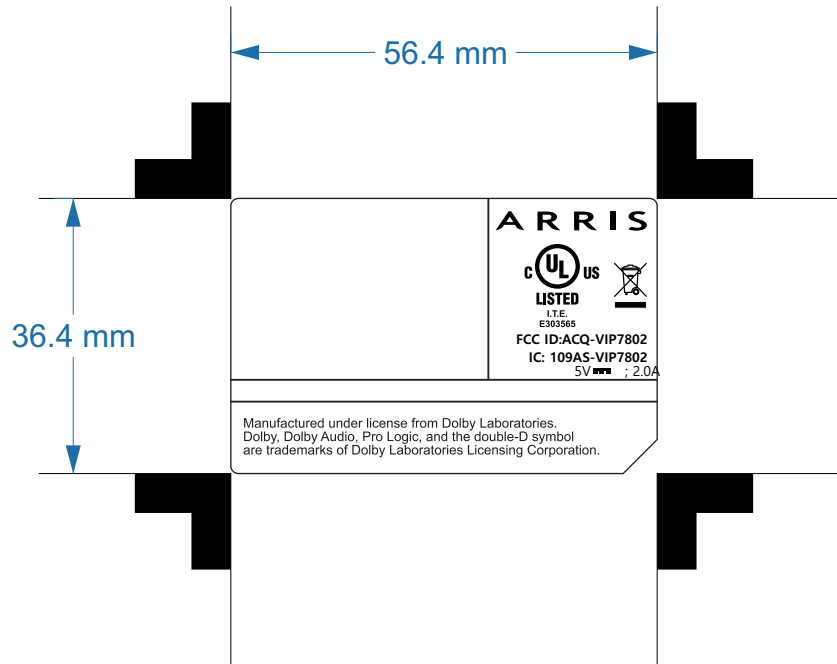

ARRIS International, plc. INTERNAL

 ARRIS International plc			
TITLE ARTWORK, LABEL, POLYESTER, 56.4X36.4MM, VIP78XX, LEAD-FREE / ROHS COMPLIANT			
UNITS	MODEL	DRAWING NO	REV
MM	VIP7802	610525-001	6
SCALE: 1:1		PAGE 1 OF 2: COMPOSITE ART	PREPARED BY: JunLu
NOTES: 1. When setting up Print Option, all scaling options, such as "Fit to page", must be unchecked in order for this to print accurately. 2. See mechanical part 616864-001 for mechanical specifications. 3. See following pages for color specifications.			

ARRIS International, plc. INTERNAL

		ARRIS International plc	
TITLE			
ARTWORK, LABEL, POLYESTER, 56.4X36.4MM, VIP78XX, LEAD-FREE / ROHS COMPLIANT			
UNITS	MODEL	DRAWING NO	REV
MM	VIP7802	610525-001	6
SCALE: 1:1		PAGE 2 OF 2: BLACK INK	PREPARED BY: JunLu
NOTES:			
<ol style="list-style-type: none"> 1. When setting up Print Option, all scaling options, such as "Fit to page", must be unchecked in order for this to print accurately. 2. See mechanical part 616864-001 for mechanical specifications. 3. Screened color to be PMS Black. 			