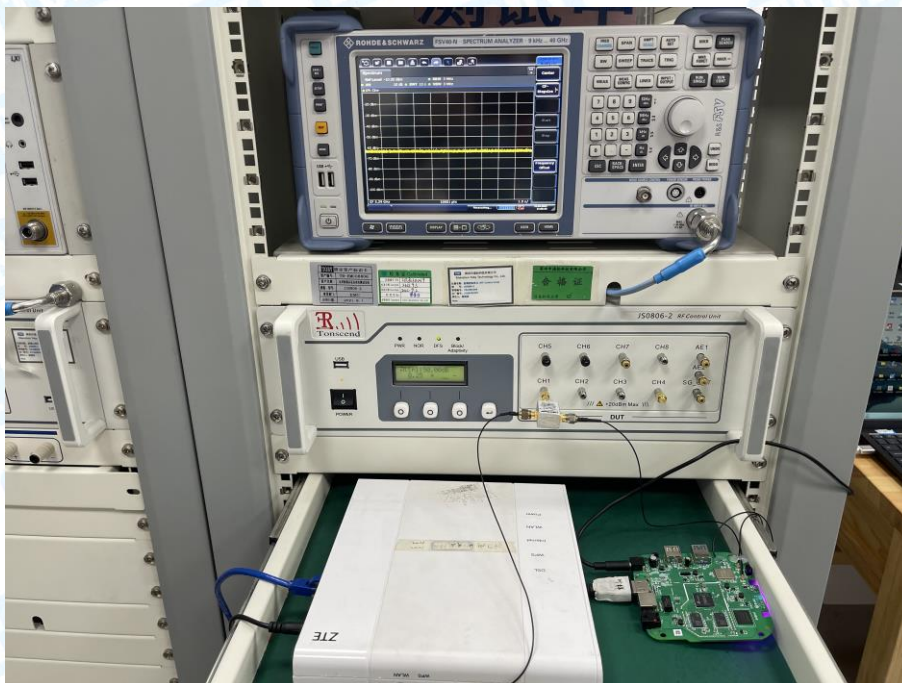

## Appendix V EUT Test Photographs

Photo of Setup for Radiated Emission (30MHz~1GHz)

Photo of Setup for Radiated Emission (Above 1 GHz)

Photo of Setup for Radiated Emission (Above 1 GHz)

Photo of Setup for Conducted Emission

**Photo of Setup for DFS Test**

**-----END OF REPORT-----**