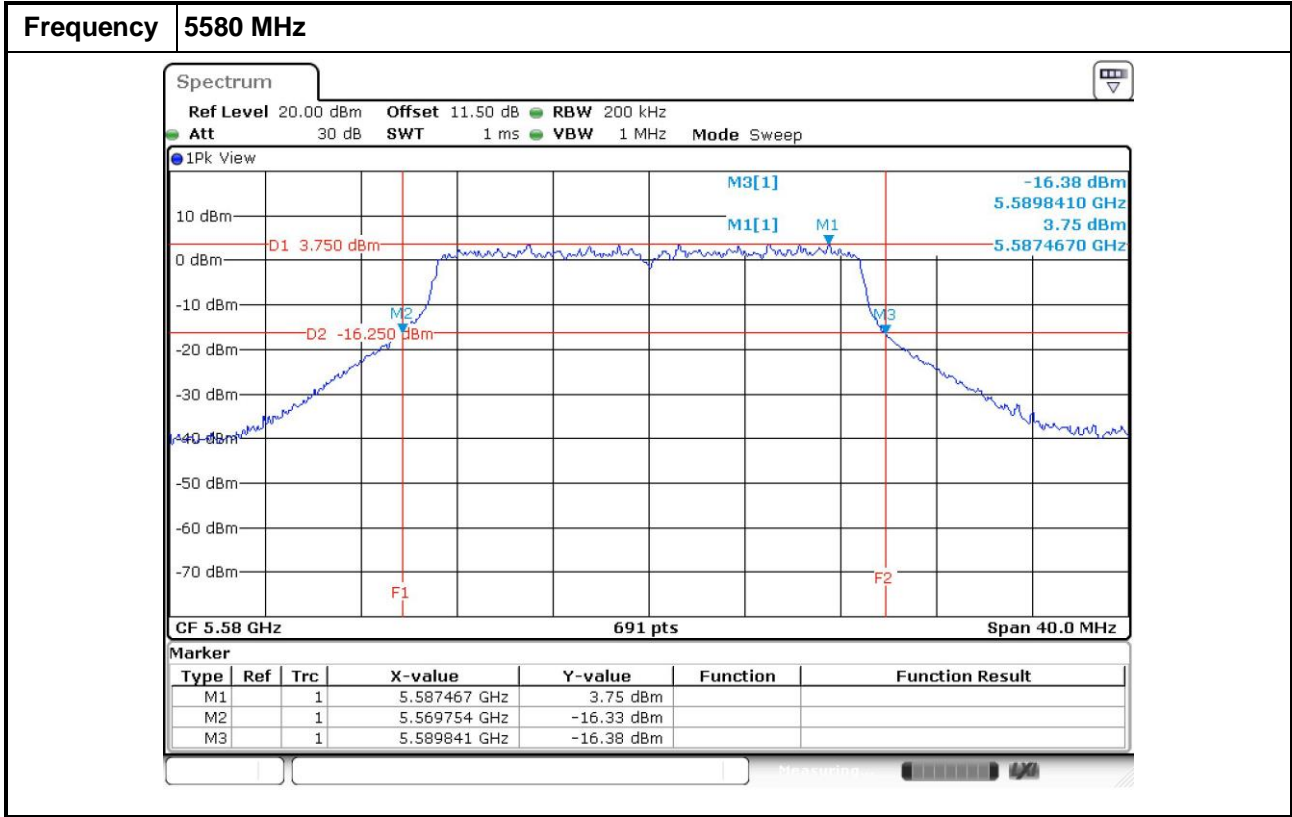

20 dB Bandwidth

(Channel closes to 5600~5650 MHz)

802.11a / TX chain 0

802.11a / TX chain 1

802.11a / TX chain 2

802.11a / TX chain 3

802.11ac VHT20 / TX chain 0

802.11ac VHT20 / TX chain 1

802.11ac VHT20 / TX chain 2

802.11ac VHT20 / TX chain 3

802.11ac VHT40 / TX chain 0

802.11ac VHT40 / TX chain 1

802.11ac VHT40 / TX chain 2

802.11ac VHT40 / TX chain 3

802.11ac VHT80 / TX chain 0

802.11ac VHT80 / TX chain 1