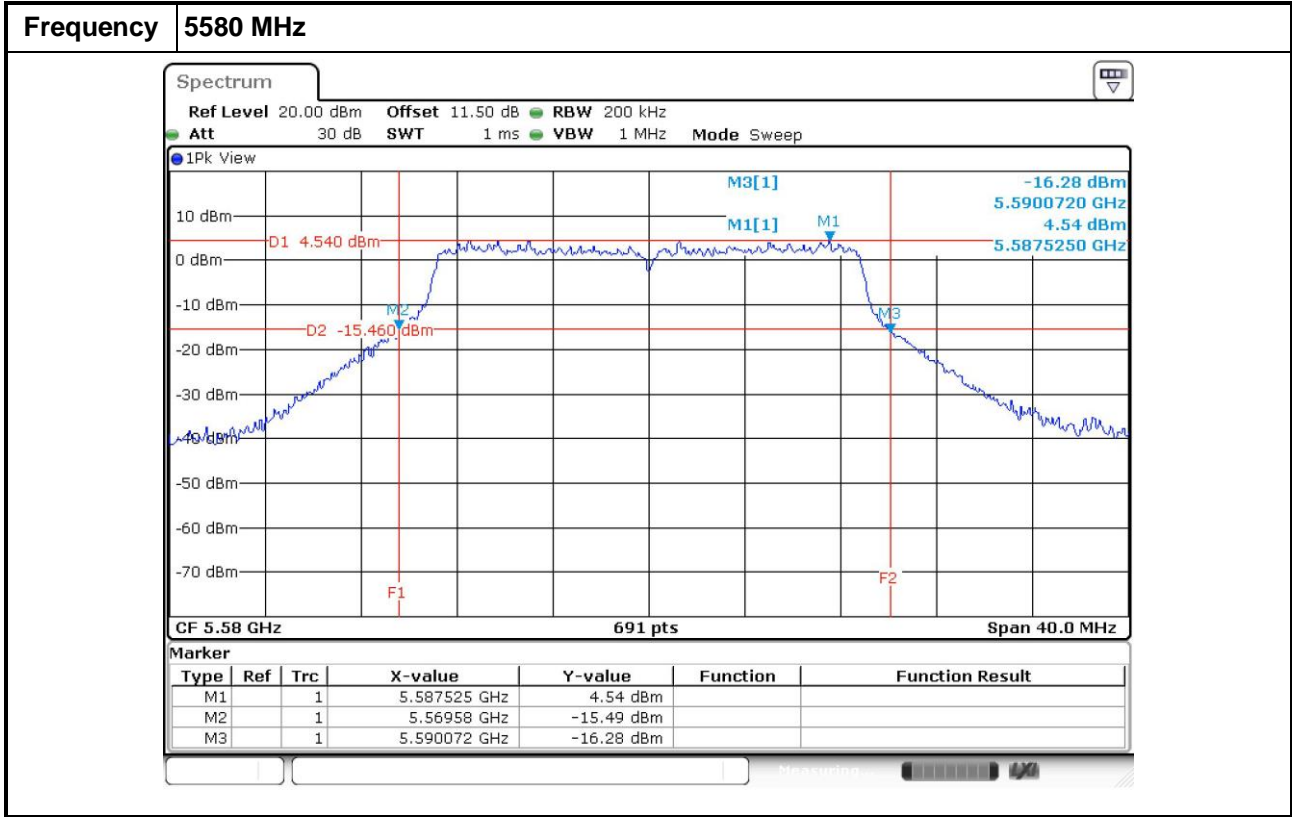

20 dB Bandwidth

(Channel closes to 5600~5650 MHz)

802.11a / TX chain 0

802.11a / TX chain 1

802.11a / TX chain 2

802.11a / TX chain 3

802.11ac VHT20 / TX chain 0

802.11ac VHT20 / TX chain 1

802.11ac VHT20 / TX chain 2

802.11ac VHT20 / TX chain 3

802.11ac VHT40 / TX chain 0

802.11ac VHT40 / TX chain 1

802.11ac VHT40 / TX chain 2

802.11ac VHT40 / TX chain 3

802.11ac VHT80 / TX chain 0

802.11ac VHT80 / TX chain 1