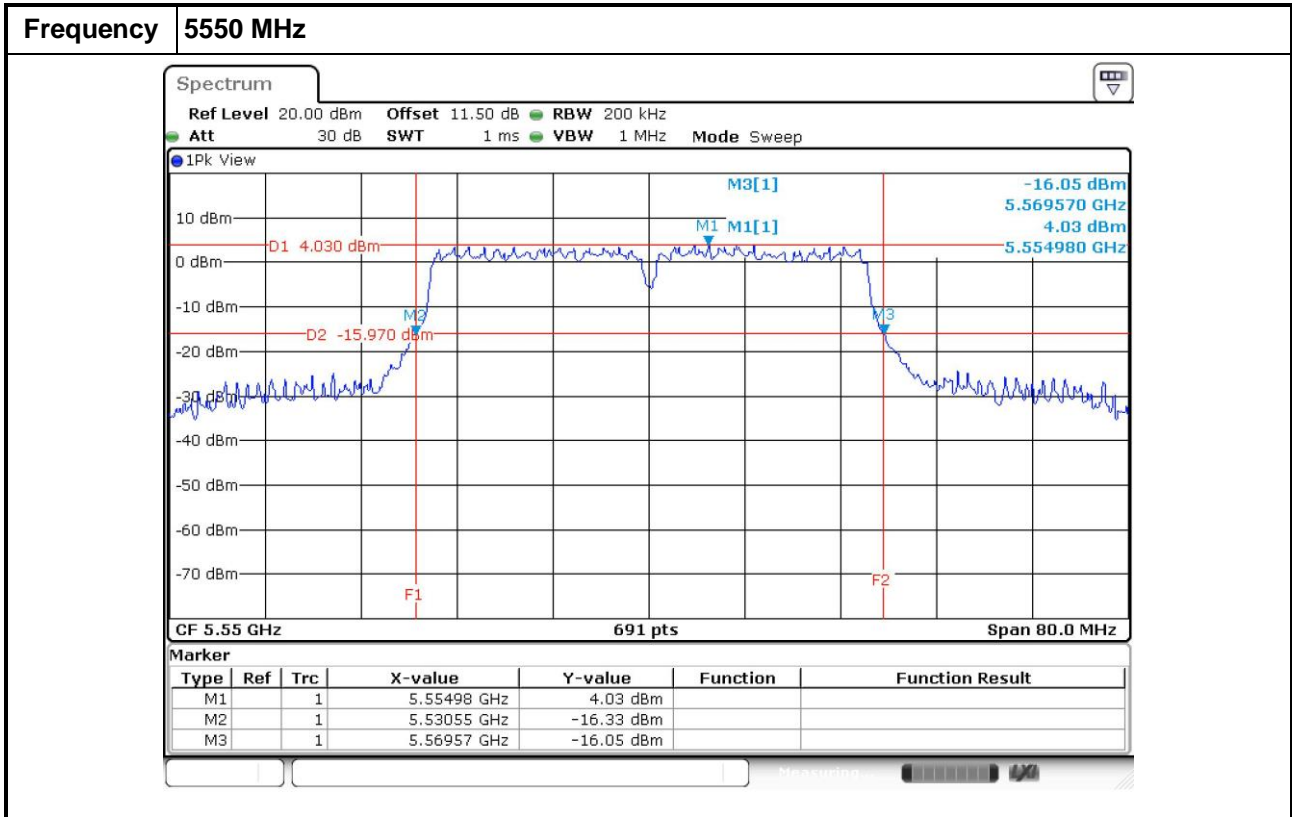

20 dB Bandwidth

(Channel closes to 5600~5650 MHz)

802.11a / TX chain 0

802.11a / TX chain 1

802.11a / TX chain 2

802.11a / TX chain 3

802.11ac VHT20 / TX chain 0

802.11ac VHT20 / TX chain 1

802.11ac VHT20 / TX chain 2

802.11ac VHT20 / TX chain 3

802.11ac VHT40 / TX chain 0

802.11ac VHT40 / TX chain 1

802.11ac VHT40 / TX chain 2

802.11ac VHT40 / TX chain 3

802.11ac VHT80 / TX chain 0

802.11ac VHT80 / TX chain 1