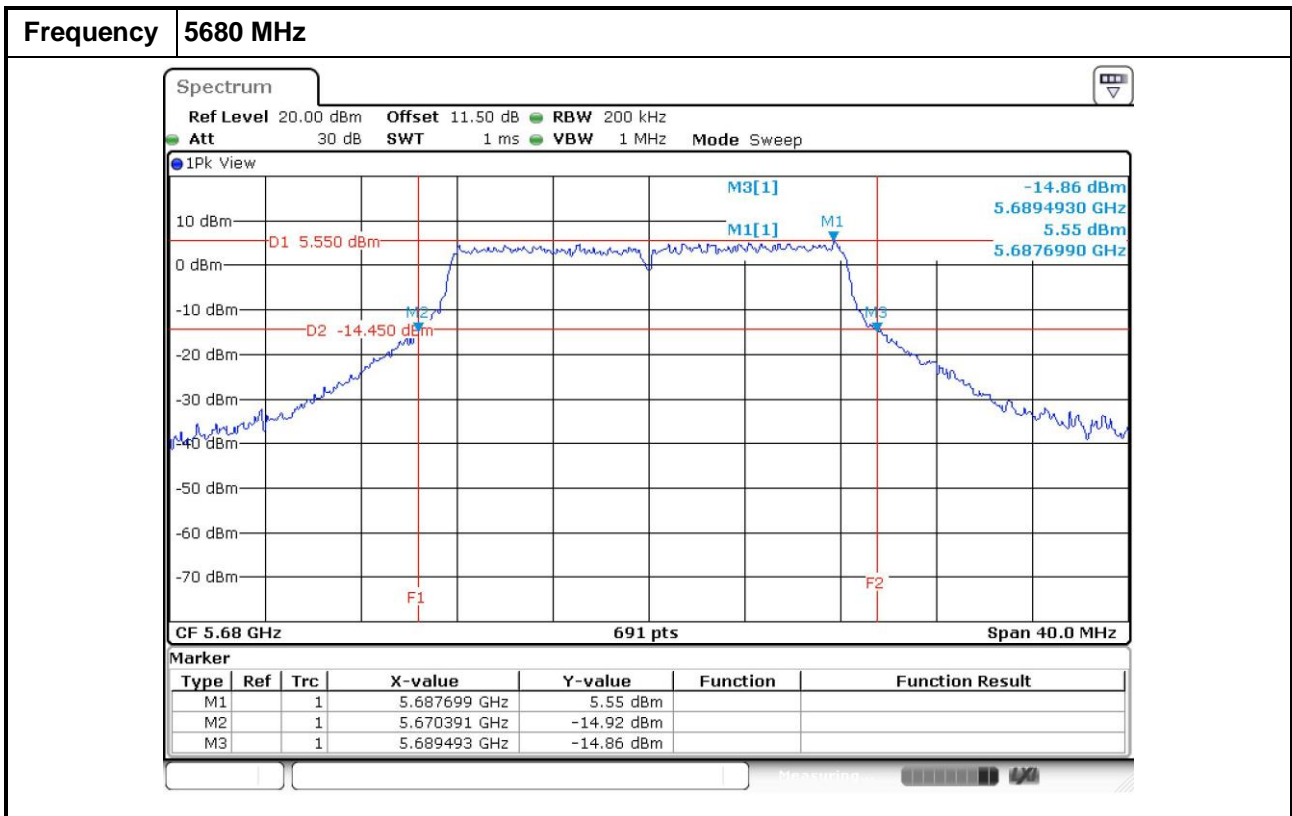

20 dB Bandwidth

(Channel closes to 5600~5650 MHz)

802.11a / TX chain 0

802.11a / TX chain 1

802.11a / TX chain 2

802.11a / TX chain 3

802.11ac VHT20 / TX chain 0

802.11ac VHT20 / TX chain 1

802.11ac VHT20 / TX chain 2

802.11ac VHT20 / TX chain 3

802.11ac VHT40 / TX chain 0

802.11ac VHT40 / TX chain 1

802.11ac VHT40 / TX chain 2

802.11ac VHT40 / TX chain 3

802.11ac VHT80 / TX chain 0

802.11ac VHT80 / TX chain 1