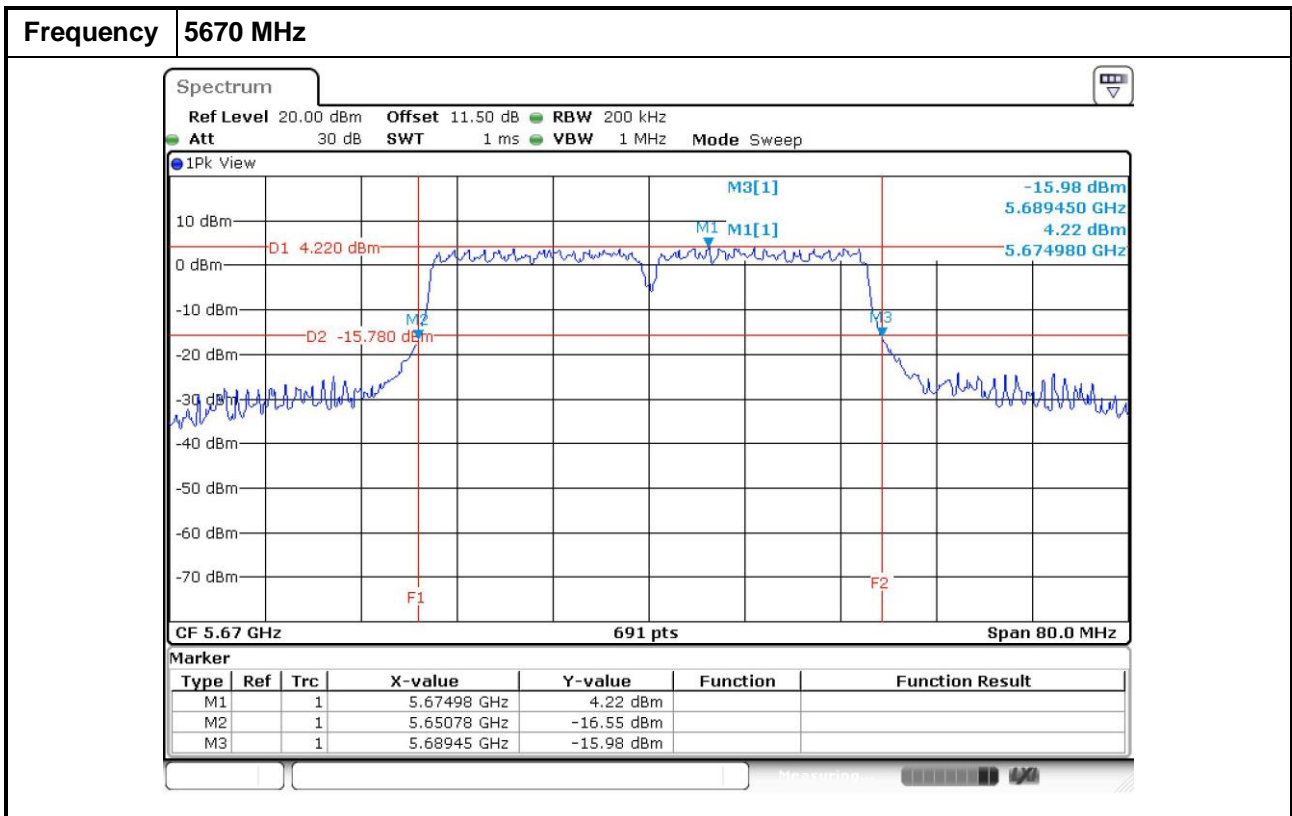

20 dB Bandwidth

(Channel closes to 5600~5650 MHz)

802.11a / TX chain 0

802.11a / TX chain 1

802.11a / TX chain 2

802.11a / TX chain 3

802.11ac VHT20 / TX chain 0

802.11ac VHT20 / TX chain 1

802.11ac VHT20 / TX chain 2

802.11ac VHT20 / TX chain 3

802.11ac VHT40 / TX chain 0

802.11ac VHT40 / TX chain 1

802.11ac VHT40 / TX chain 2

802.11ac VHT40 / TX chain 3

802.11ac VHT80 / TX chain 0

802.11ac VHT80 / TX chain 1