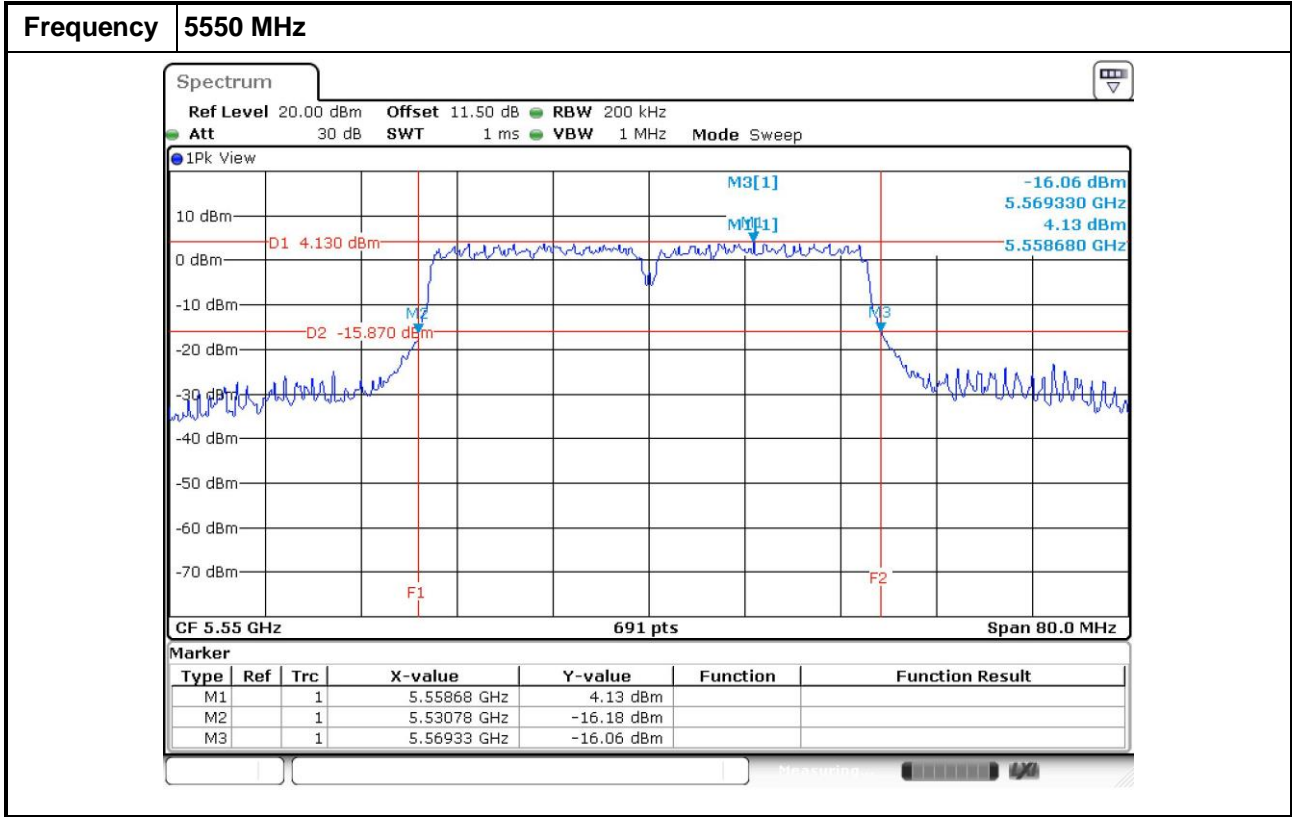

20 dB Bandwidth

(Channel closes to 5600~5650 MHz)

802.11a / TX chain 0

802.11a / TX chain 1

802.11a / TX chain 2

802.11a / TX chain 3

802.11ac VHT20 / TX chain 0

802.11ac VHT20 / TX chain 1

802.11ac VHT20 / TX chain 2

802.11ac VHT20 / TX chain 3

802.11ac VHT40 / TX chain 0

802.11ac VHT40 / TX chain 1

802.11ac VHT40 / TX chain 2

802.11ac VHT40 / TX chain 3

802.11ac VHT80 / TX chain 0

802.11ac VHT80 / TX chain 1