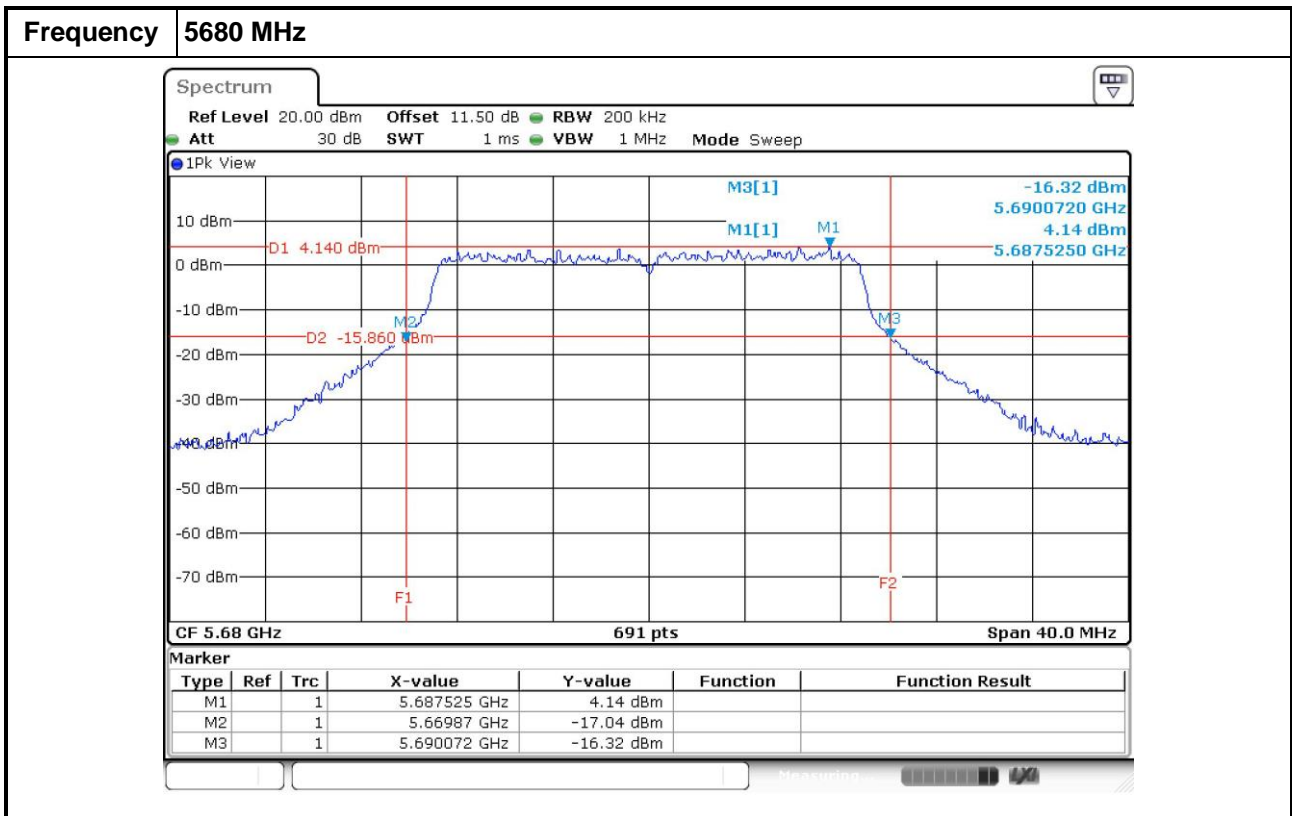

20 dB Bandwidth

(Channel closes to 5600~5650 MHz)

802.11a / TX chain 0

802.11a / TX chain 1

802.11a / TX chain 2

802.11a / TX chain 3

802.11ac VHT20 / TX chain 0

802.11ac VHT20 / TX chain 1

802.11ac VHT20 / TX chain 2

802.11ac VHT20 / TX chain 3

802.11ac VHT40 / TX chain 0

802.11ac VHT40 / TX chain 1

802.11ac VHT40 / TX chain 2

802.11ac VHT40 / TX chain 3

802.11ac VHT80 / TX chain 0

802.11ac VHT80 / TX chain 1