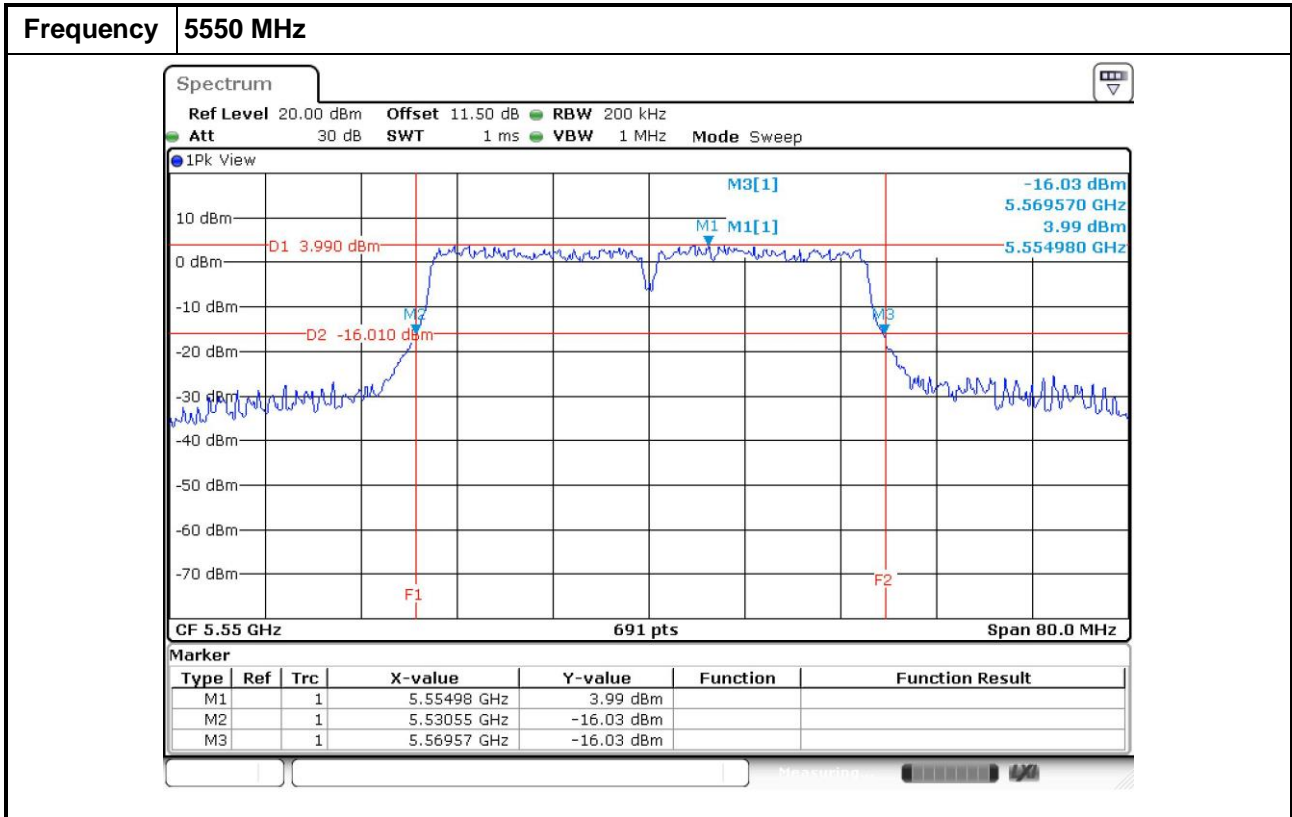

20 dB Bandwidth

(Channel closes to 5600~5650 MHz)

802.11a / TX chain 0

802.11a / TX chain 1

802.11a / TX chain 2

802.11a / TX chain 3

802.11ac VHT20 / TX chain 0

802.11ac VHT20 / TX chain 1

802.11ac VHT20 / TX chain 2

802.11ac VHT20 / TX chain 3

802.11ac VHT40 / TX chain 0

802.11ac VHT40 / TX chain 1

802.11ac VHT40 / TX chain 2

802.11ac VHT40 / TX chain 3

802.11ac VHT80 / TX chain 0

802.11ac VHT80 / TX chain 1