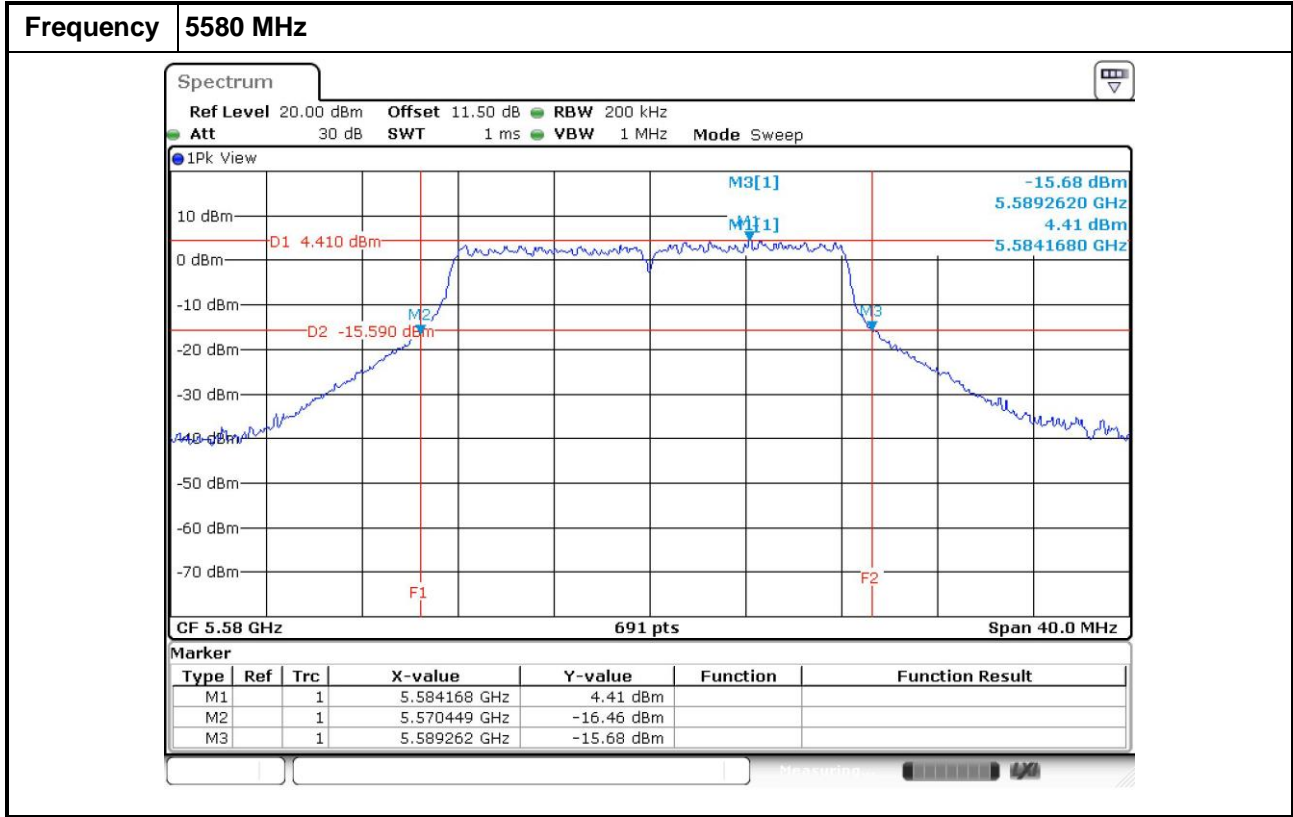

20 dB Bandwidth

(Channel closes to 5600~5650 MHz)

802.11a / TX chain 0

802.11a / TX chain 1

802.11a / TX chain 2

802.11a / TX chain 3

802.11ac VHT20 / TX chain 0

802.11ac VHT20 / TX chain 1

802.11ac VHT20 / TX chain 2

802.11ac VHT20 / TX chain 3

802.11ac VHT40 / TX chain 0

802.11ac VHT40 / TX chain 1

802.11ac VHT40 / TX chain 2

802.11ac VHT40 / TX chain 3

802.11ac VHT80 / TX chain 0

802.11ac VHT80 / TX chain 1