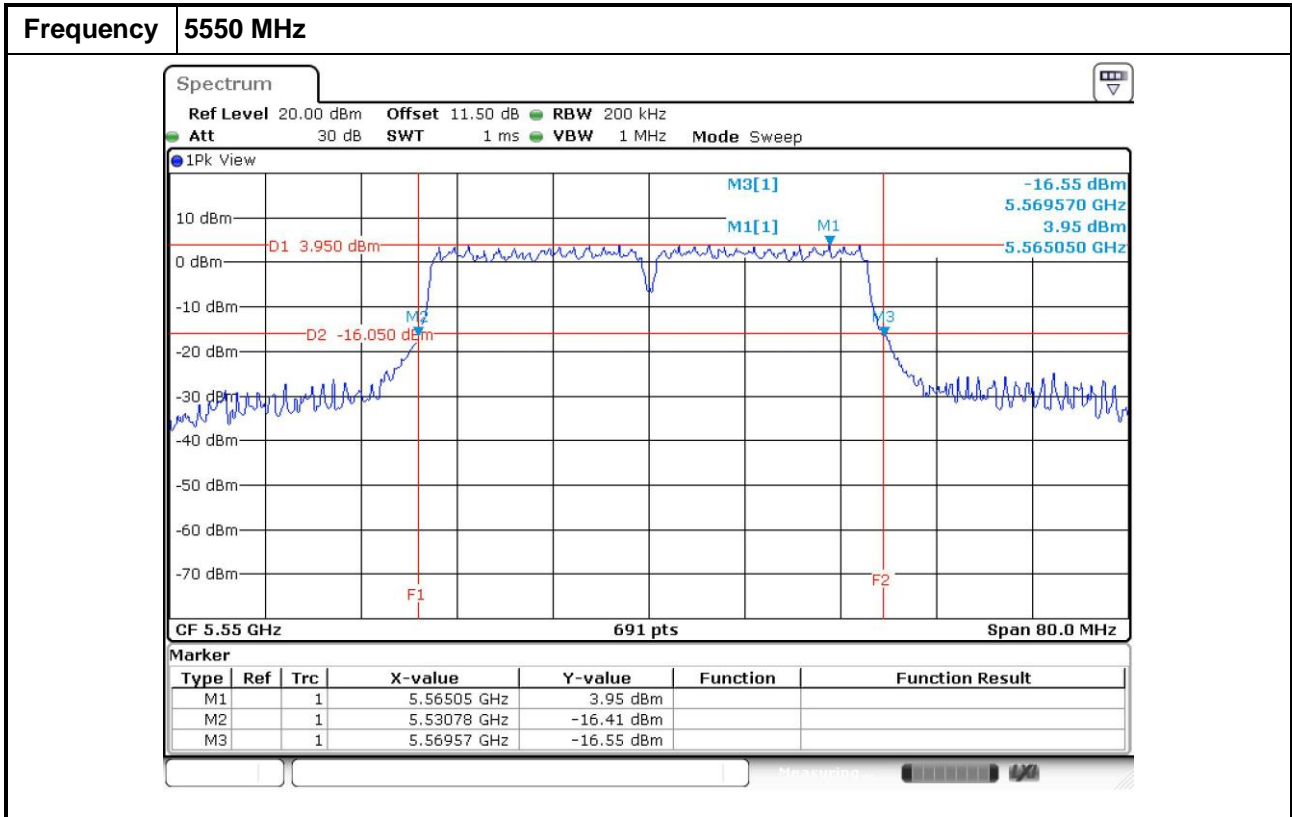

20 dB Bandwidth

(Channel closes to 5600~5650 MHz)

802.11a / TX chain 0

802.11a / TX chain 1

802.11a / TX chain 2

802.11a / TX chain 3

802.11ac VHT20 / TX chain 0

802.11ac VHT20 / TX chain 1

802.11ac VHT20 / TX chain 2

802.11ac VHT20 / TX chain 3

802.11ac VHT40 / TX chain 0

802.11ac VHT40 / TX chain 1

802.11ac VHT40 / TX chain 2

802.11ac VHT40 / TX chain 3

802.11ac VHT80 / TX chain 0

802.11ac VHT80 / TX chain 1