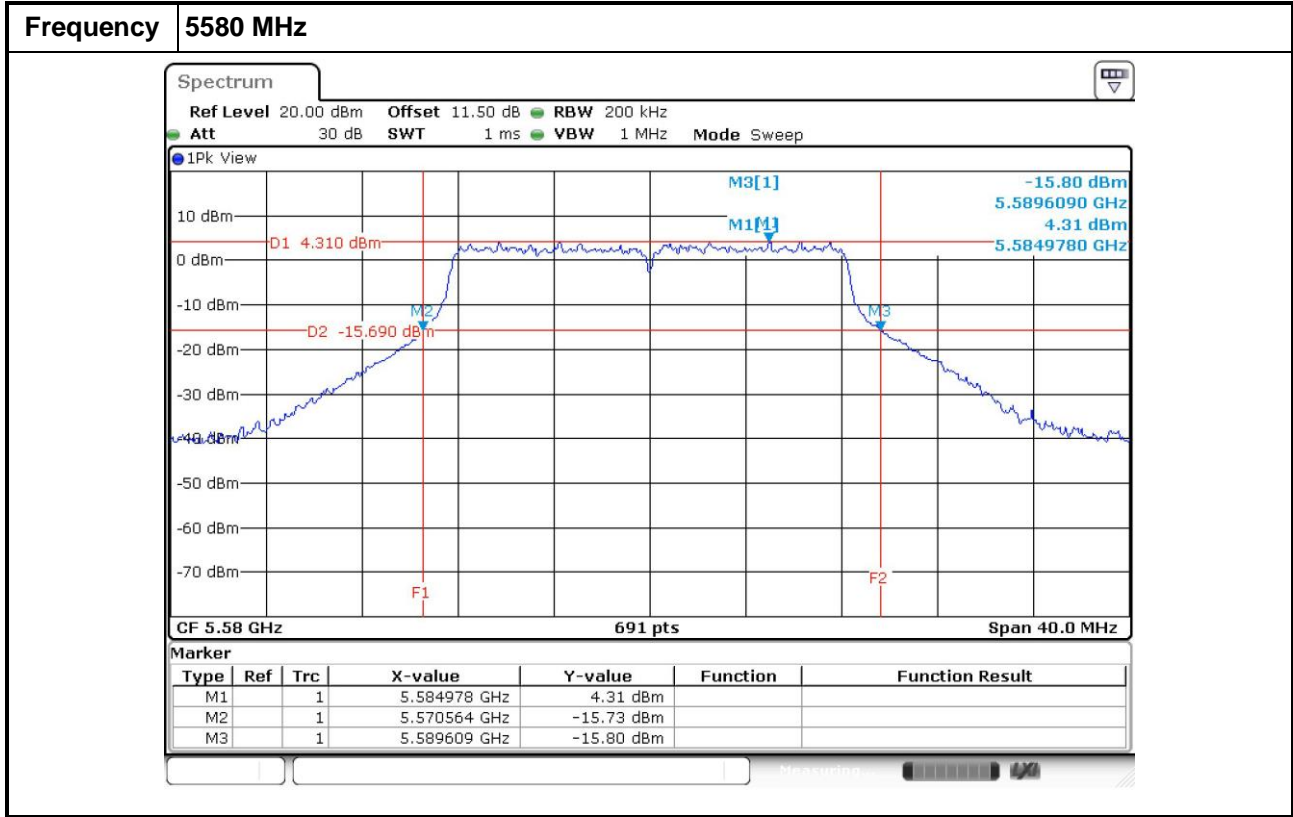

20 dB Bandwidth

(Channel closes to 5600~5650 MHz)

802.11a / TX chain 0

802.11a / TX chain 1

802.11a / TX chain 2

802.11a / TX chain 3

802.11ac VHT20 / TX chain 0

802.11ac VHT20 / TX chain 1

802.11ac VHT20 / TX chain 2

802.11ac VHT20 / TX chain 3

802.11ac VHT40 / TX chain 0

802.11ac VHT40 / TX chain 1

802.11ac VHT40 / TX chain 2

802.11ac VHT40 / TX chain 3

802.11ac VHT80 / TX chain 0

802.11ac VHT80 / TX chain 1