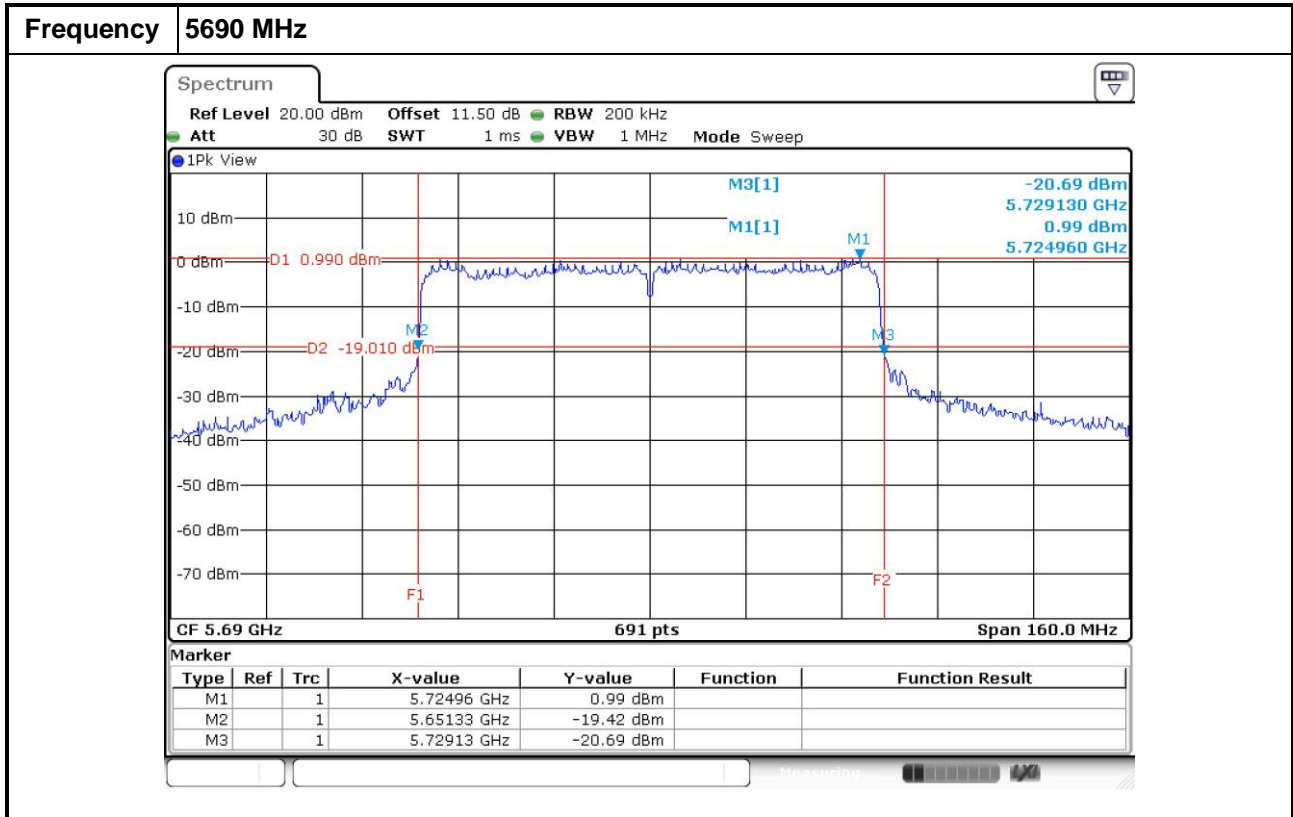

802.11ac VHT80 / TX chain 2