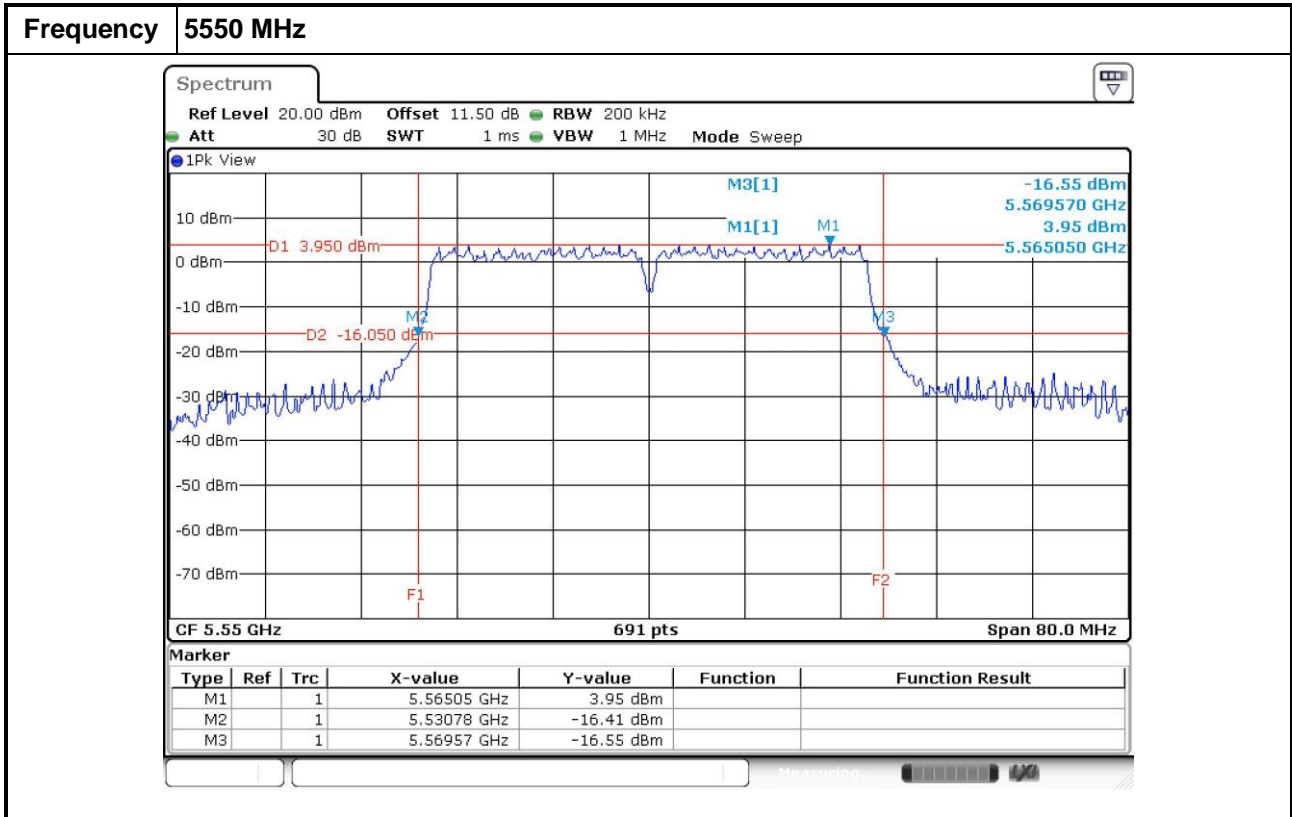

# 20 dB Bandwidth

( Channel closes to 5600~5650 MHz)

802.11a / TX chain 0

802.11a / TX chain 1

802.11a / TX chain 2

802.11a / TX chain 3

802.11ac VHT20 / TX chain 0

802.11ac VHT20 / TX chain 1

802.11ac VHT20 / TX chain 2

802.11ac VHT20 / TX chain 3

802.11ac VHT40 / TX chain 0

802.11ac VHT40 / TX chain 1

802.11ac VHT40 / TX chain 2

802.11ac VHT40 / TX chain 3

802.11ac VHT80 / TX chain 0

802.11ac VHT80 / TX chain 1