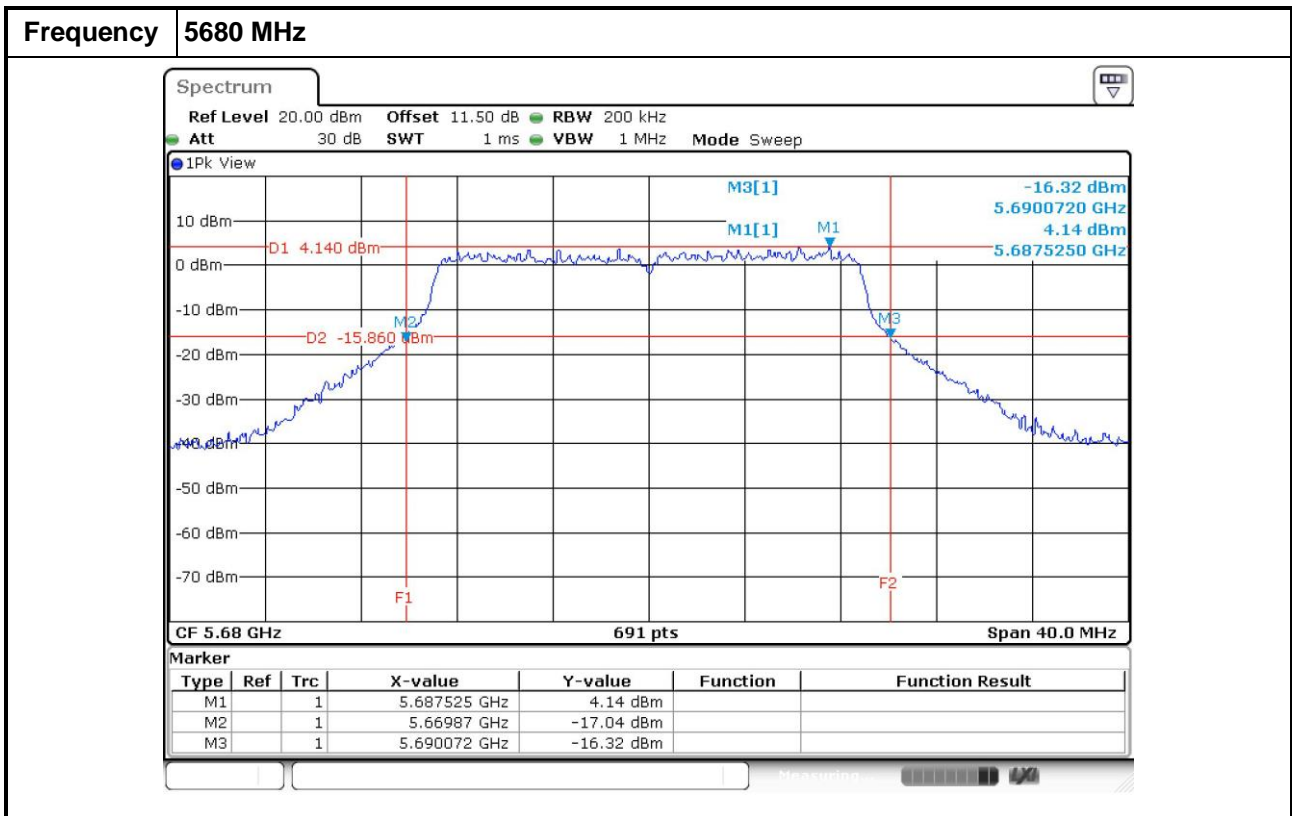

# 20 dB Bandwidth

( Channel closes to 5600~5650 MHz)

802.11a / TX chain 0

802.11a / TX chain 1

802.11a / TX chain 2

802.11a / TX chain 3

802.11ac VHT20 / TX chain 0

802.11ac VHT20 / TX chain 1

802.11ac VHT20 / TX chain 2

802.11ac VHT20 / TX chain 3

802.11ac VHT40 / TX chain 0

802.11ac VHT40 / TX chain 1

802.11ac VHT40 / TX chain 2

802.11ac VHT40 / TX chain 3

802.11ac VHT80 / TX chain 0

802.11ac VHT80 / TX chain 1