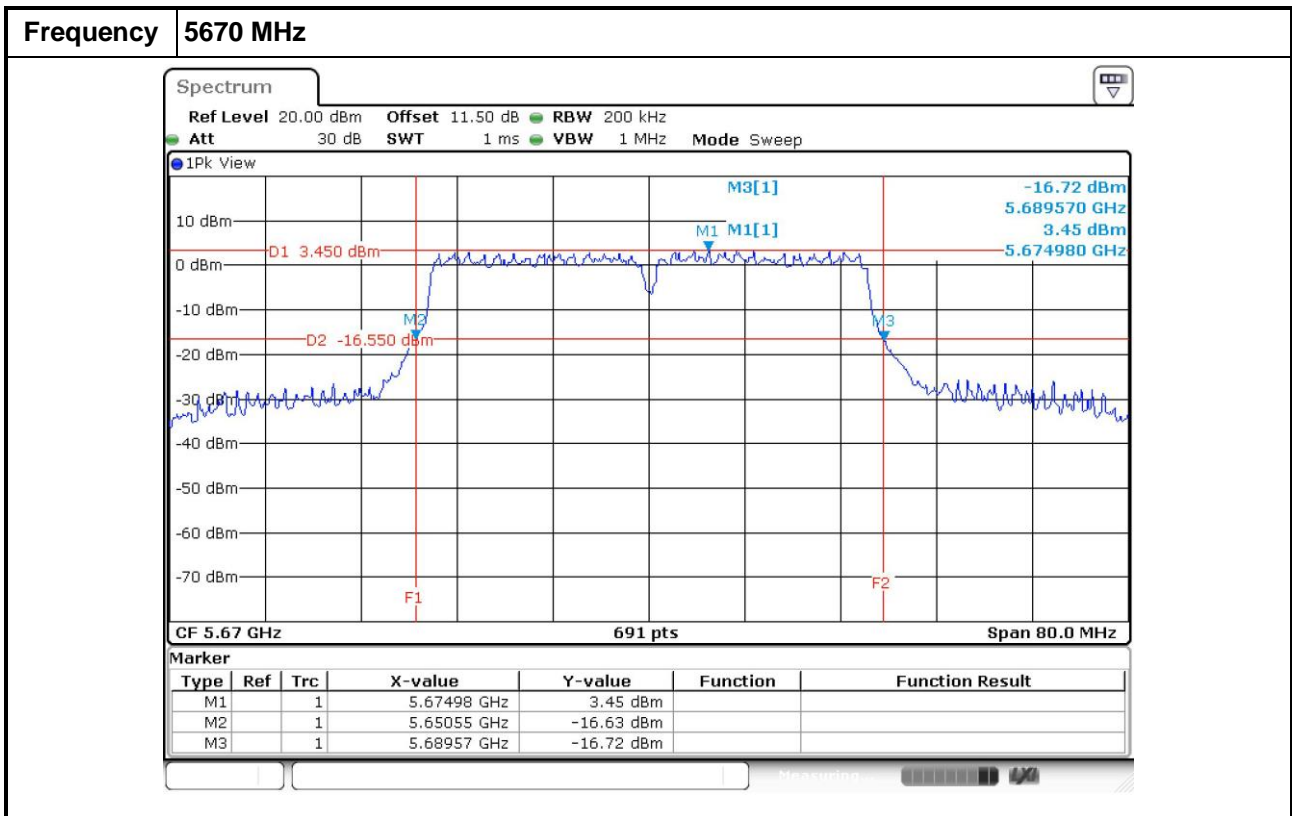

# 20 dB Bandwidth

( Channel closes to 5600~5650 MHz)

802.11a / TX chain 0

802.11a / TX chain 1

802.11a / TX chain 2

802.11a / TX chain 3

802.11ac VHT20 / TX chain 0

802.11ac VHT20 / TX chain 1

802.11ac VHT20 / TX chain 2

802.11ac VHT20 / TX chain 3

802.11ac VHT40 / TX chain 0

802.11ac VHT40 / TX chain 1

802.11ac VHT40 / TX chain 2

802.11ac VHT40 / TX chain 3

802.11ac VHT80 / TX chain 0

802.11ac VHT80 / TX chain 1