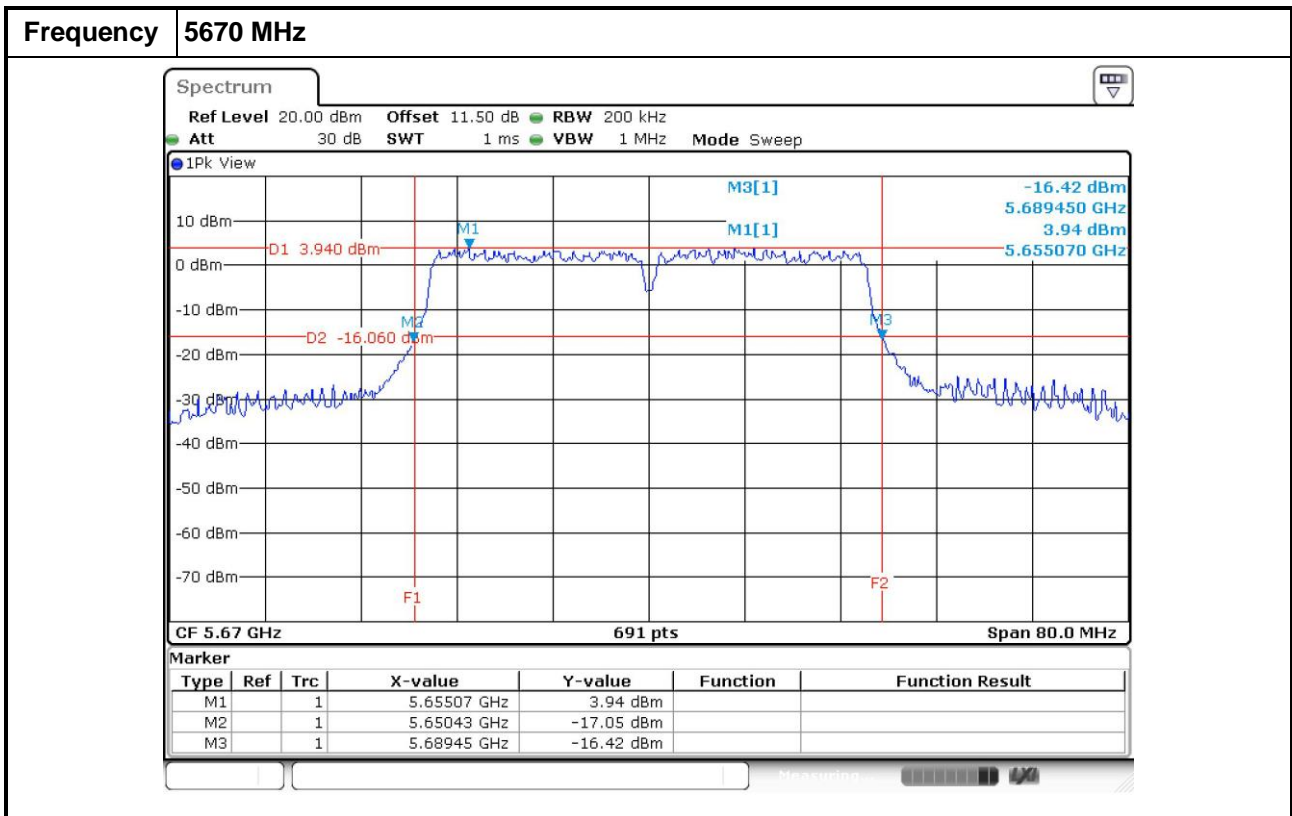

# 20 dB Bandwidth

( Channel closes to 5600~5650 MHz)

802.11a / TX chain 0

802.11a / TX chain 1

802.11a / TX chain 2

802.11a / TX chain 3

802.11ac VHT20 / TX chain 0

802.11ac VHT20 / TX chain 1

802.11ac VHT20 / TX chain 2

802.11ac VHT20 / TX chain 3

802.11ac VHT40 / TX chain 0

802.11ac VHT40 / TX chain 1

802.11ac VHT40 / TX chain 2

802.11ac VHT40 / TX chain 3

802.11ac VHT80 / TX chain 0

802.11ac VHT80 / TX chain 1