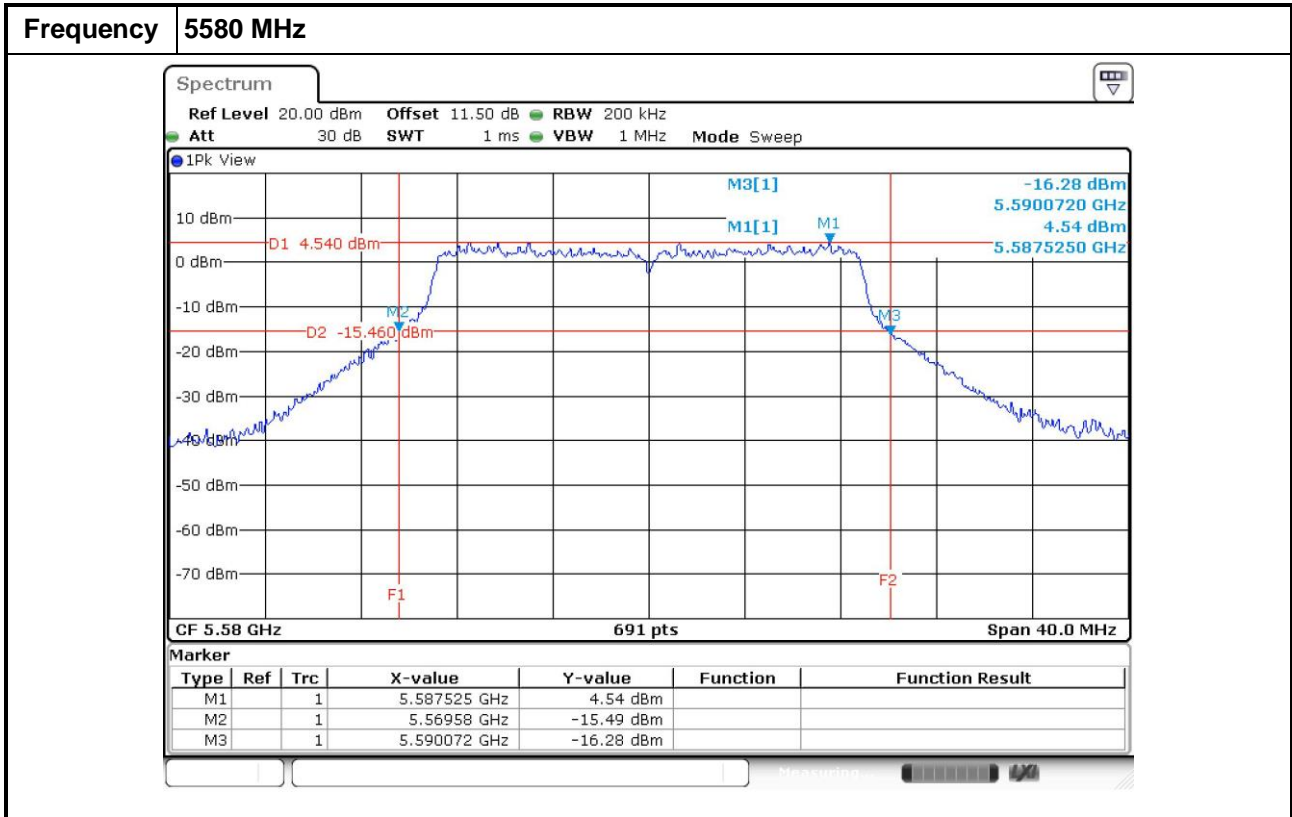

# 20 dB Bandwidth

( Channel closes to 5600~5650 MHz)

802.11a / TX chain 0

802.11a / TX chain 1

802.11a / TX chain 2

802.11a / TX chain 3

802.11ac VHT20 / TX chain 0

802.11ac VHT20 / TX chain 1

802.11ac VHT20 / TX chain 2

802.11ac VHT20 / TX chain 3

802.11ac VHT40 / TX chain 0

802.11ac VHT40 / TX chain 1

802.11ac VHT40 / TX chain 2

802.11ac VHT40 / TX chain 3

802.11ac VHT80 / TX chain 0

802.11ac VHT80 / TX chain 1