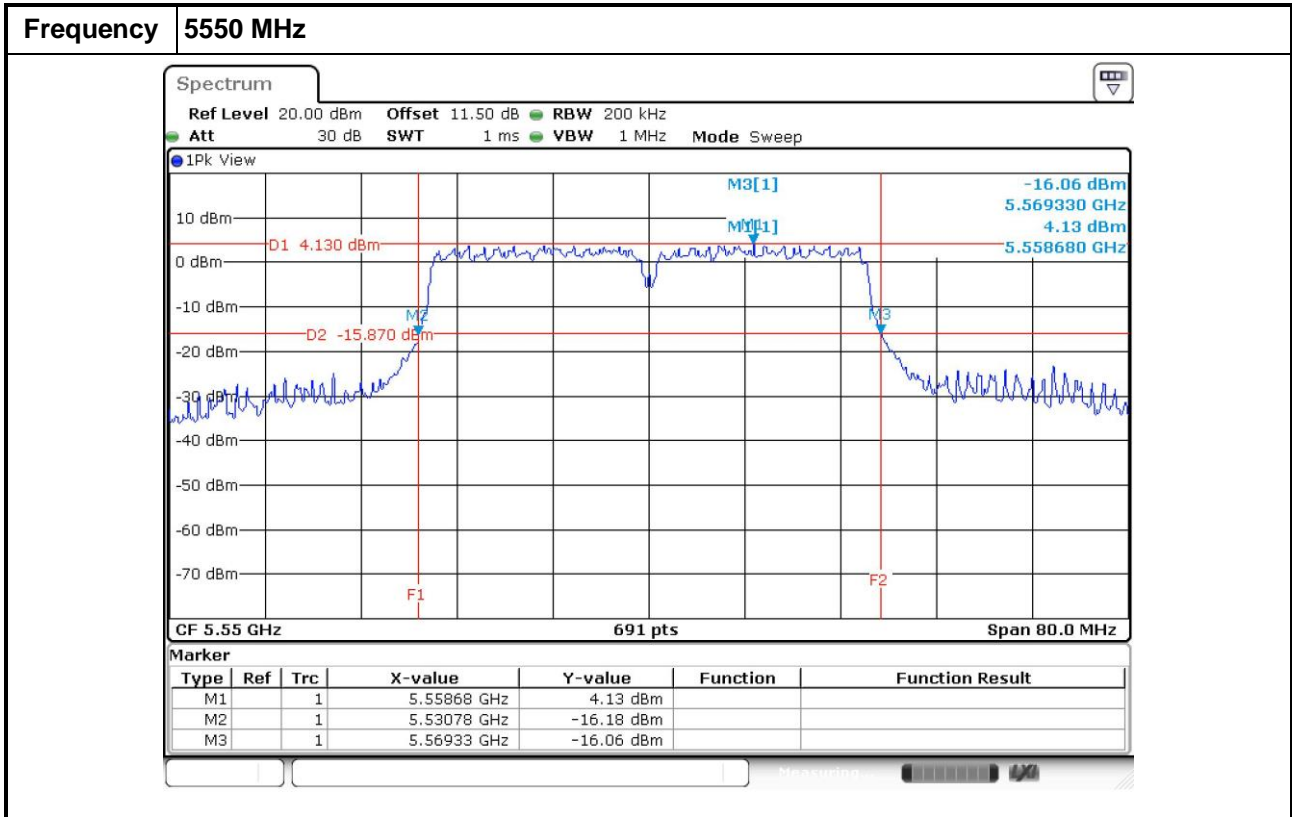

# 20 dB Bandwidth

( Channel closes to 5600~5650 MHz)

802.11a / TX chain 0

802.11a / TX chain 1

802.11a / TX chain 2

802.11a / TX chain 3

802.11ac VHT20 / TX chain 0

802.11ac VHT20 / TX chain 1

802.11ac VHT20 / TX chain 2

802.11ac VHT20 / TX chain 3

802.11ac VHT40 / TX chain 0

802.11ac VHT40 / TX chain 1

802.11ac VHT40 / TX chain 2

802.11ac VHT40 / TX chain 3

802.11ac VHT80 / TX chain 0

802.11ac VHT80 / TX chain 1