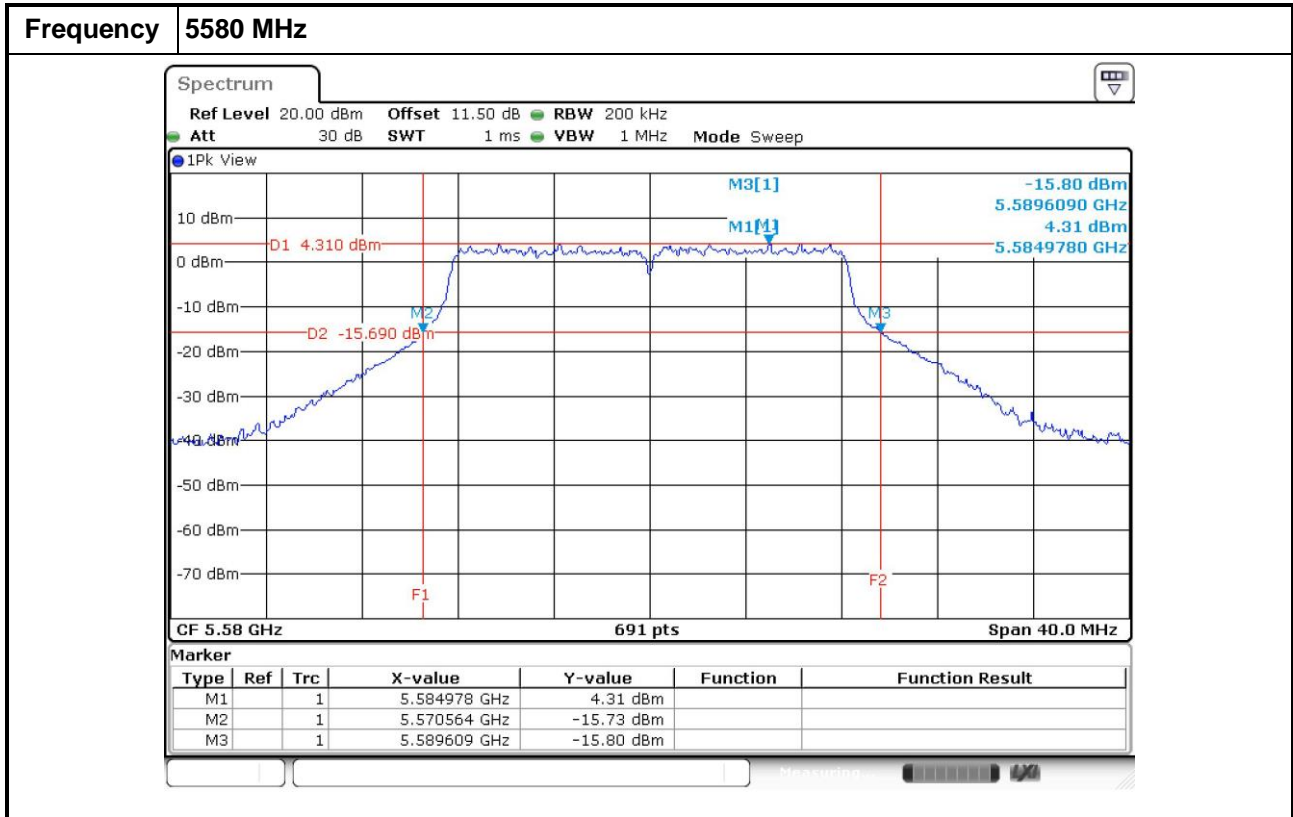

# 20 dB Bandwidth

( Channel closes to 5600~5650 MHz)

802.11a / TX chain 0

802.11a / TX chain 1

802.11a / TX chain 2

802.11a / TX chain 3

802.11ac VHT20 / TX chain 0

802.11ac VHT20 / TX chain 1

802.11ac VHT20 / TX chain 2

802.11ac VHT20 / TX chain 3

802.11ac VHT40 / TX chain 0

802.11ac VHT40 / TX chain 1

802.11ac VHT40 / TX chain 2

802.11ac VHT40 / TX chain 3

802.11ac VHT80 / TX chain 0

802.11ac VHT80 / TX chain 1