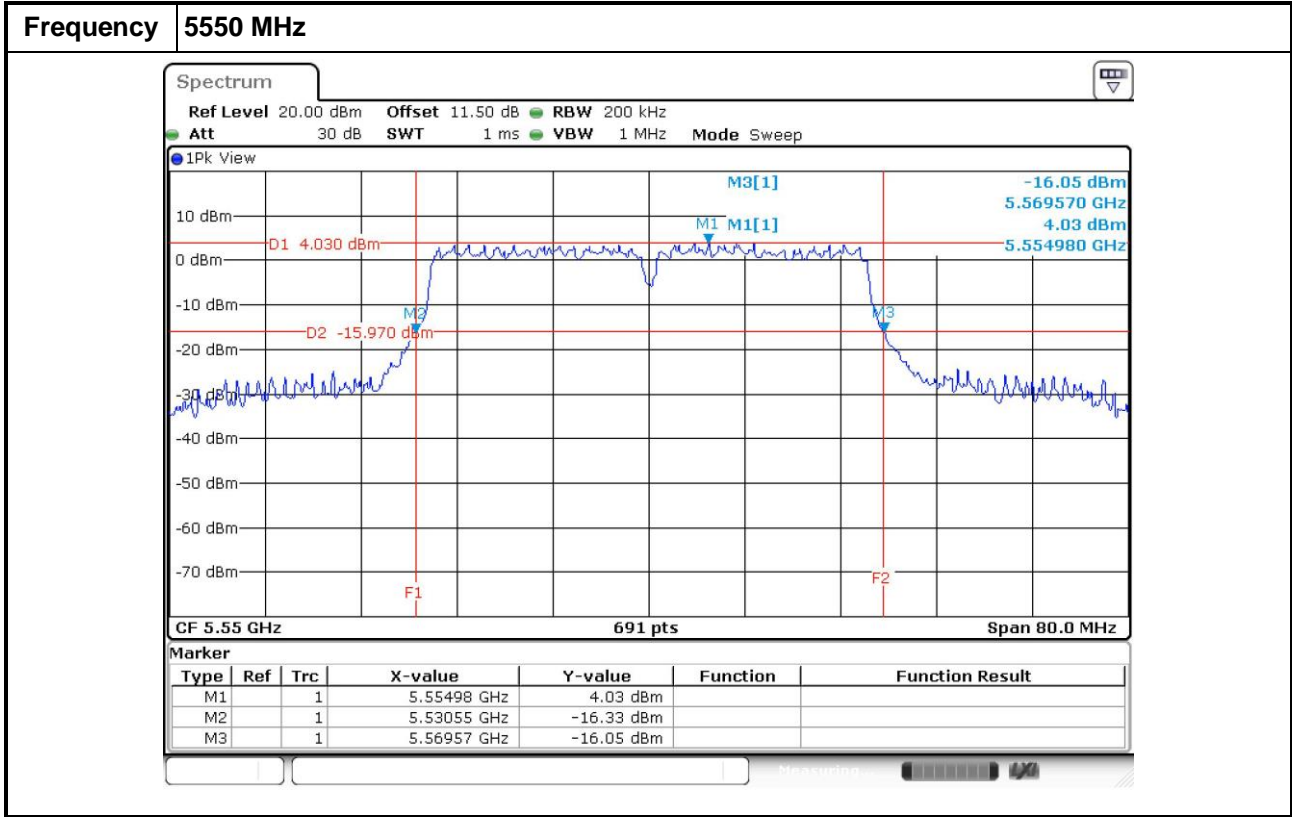

# 20 dB Bandwidth

( Channel closes to 5600~5650 MHz)

802.11a / TX chain 0

802.11a / TX chain 1

802.11a / TX chain 2

802.11a / TX chain 3

802.11ac VHT20 / TX chain 0

802.11ac VHT20 / TX chain 1

802.11ac VHT20 / TX chain 2

802.11ac VHT20 / TX chain 3

802.11ac VHT40 / TX chain 0

802.11ac VHT40 / TX chain 1

802.11ac VHT40 / TX chain 2

802.11ac VHT40 / TX chain 3

802.11ac VHT80 / TX chain 0

802.11ac VHT80 / TX chain 1