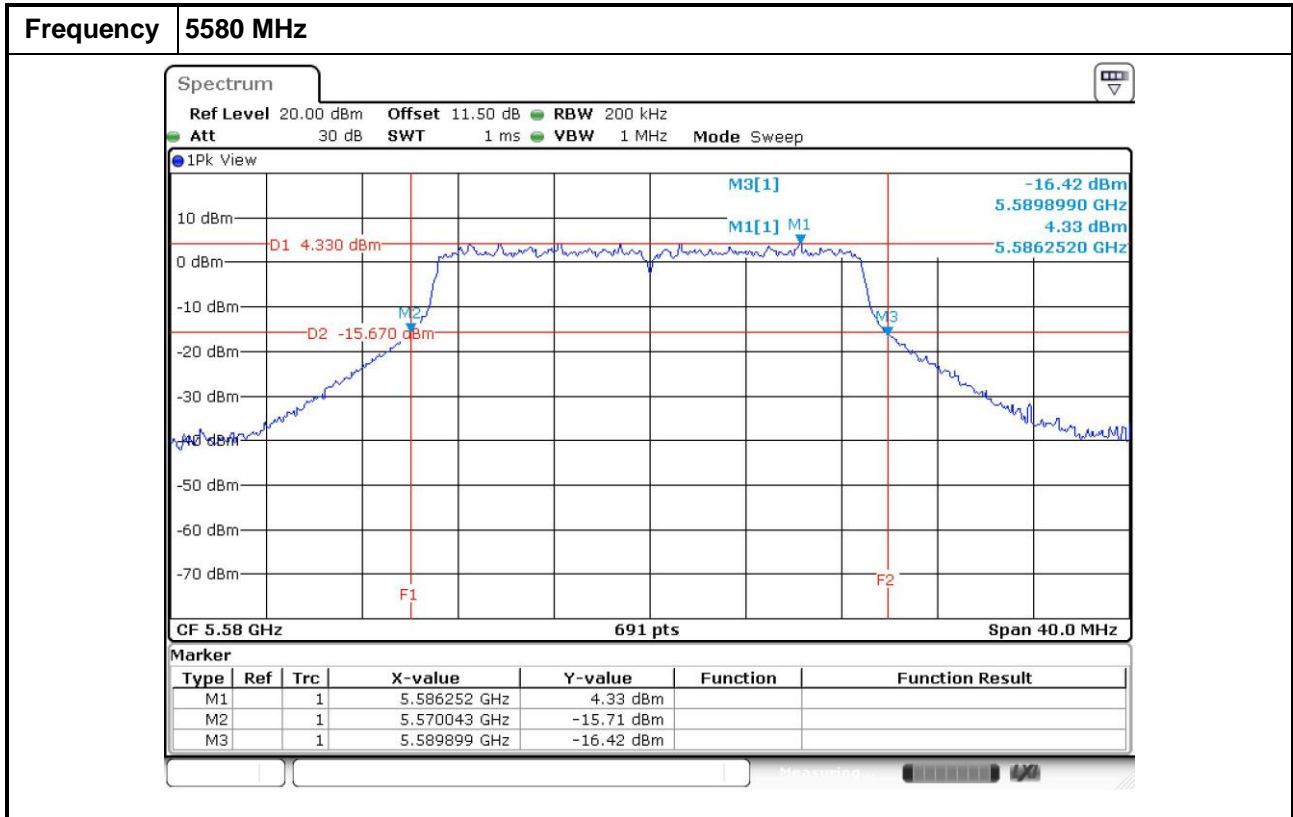

# 20 dB Bandwidth

( Channel closes to 5600~5650 MHz)

802.11a / TX chain 0

802.11a / TX chain 1

802.11a / TX chain 2

802.11a / TX chain 3

802.11ac VHT20 / TX chain 0

802.11ac VHT20 / TX chain 1

802.11ac VHT20 / TX chain 2

802.11ac VHT20 / TX chain 3

802.11ac VHT40 / TX chain 0

802.11ac VHT40 / TX chain 1

802.11ac VHT40 / TX chain 2

802.11ac VHT40 / TX chain 3

802.11ac VHT80 / TX chain 0

802.11ac VHT80 / TX chain 1