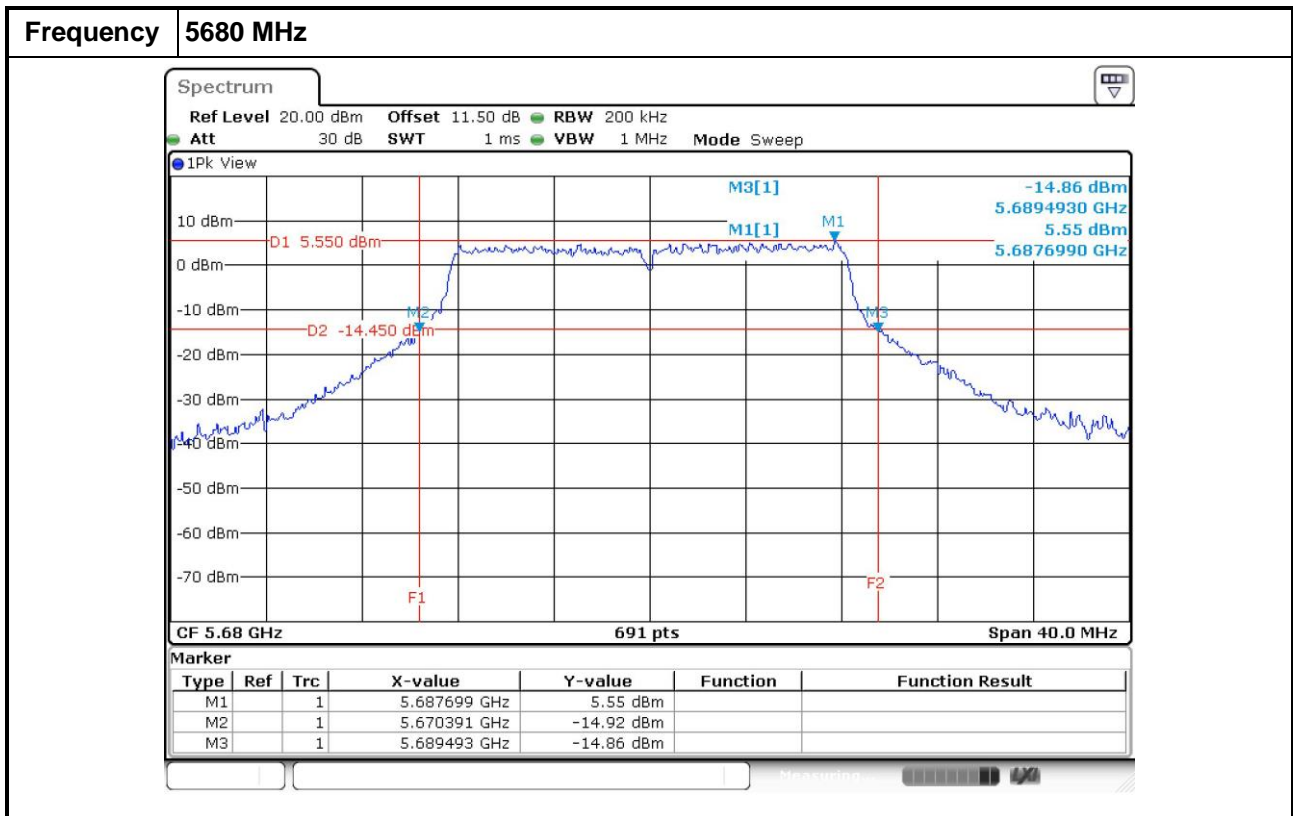

# 20 dB Bandwidth

( Channel closes to 5600~5650 MHz)

802.11a / TX chain 0

802.11a / TX chain 1

802.11a / TX chain 2

802.11a / TX chain 3

802.11ac VHT20 / TX chain 0

802.11ac VHT20 / TX chain 1

802.11ac VHT20 / TX chain 2

802.11ac VHT20 / TX chain 3

802.11ac VHT40 / TX chain 0

802.11ac VHT40 / TX chain 1

802.11ac VHT40 / TX chain 2

802.11ac VHT40 / TX chain 3

802.11ac VHT80 / TX chain 0

802.11ac VHT80 / TX chain 1