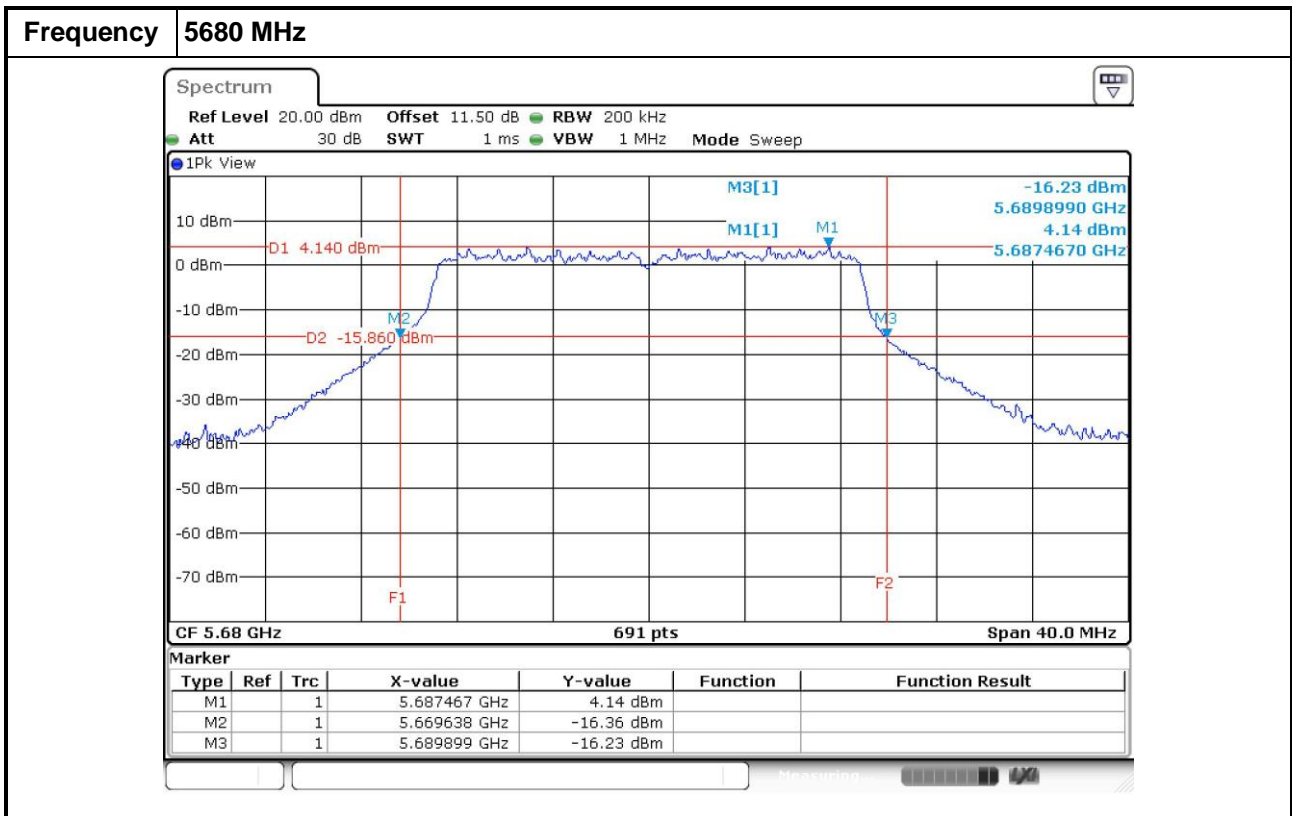

# 20 dB Bandwidth

( Channel closes to 5600~5650 MHz)

802.11a / TX chain 0

802.11a / TX chain 1

802.11a / TX chain 2

802.11a / TX chain 3

802.11ac VHT20 / TX chain 0

802.11ac VHT20 / TX chain 1

802.11ac VHT20 / TX chain 2

802.11ac VHT20 / TX chain 3

802.11ac VHT40 / TX chain 0

802.11ac VHT40 / TX chain 1

802.11ac VHT40 / TX chain 2

802.11ac VHT40 / TX chain 3

802.11ac VHT80 / TX chain 0

802.11ac VHT80 / TX chain 1