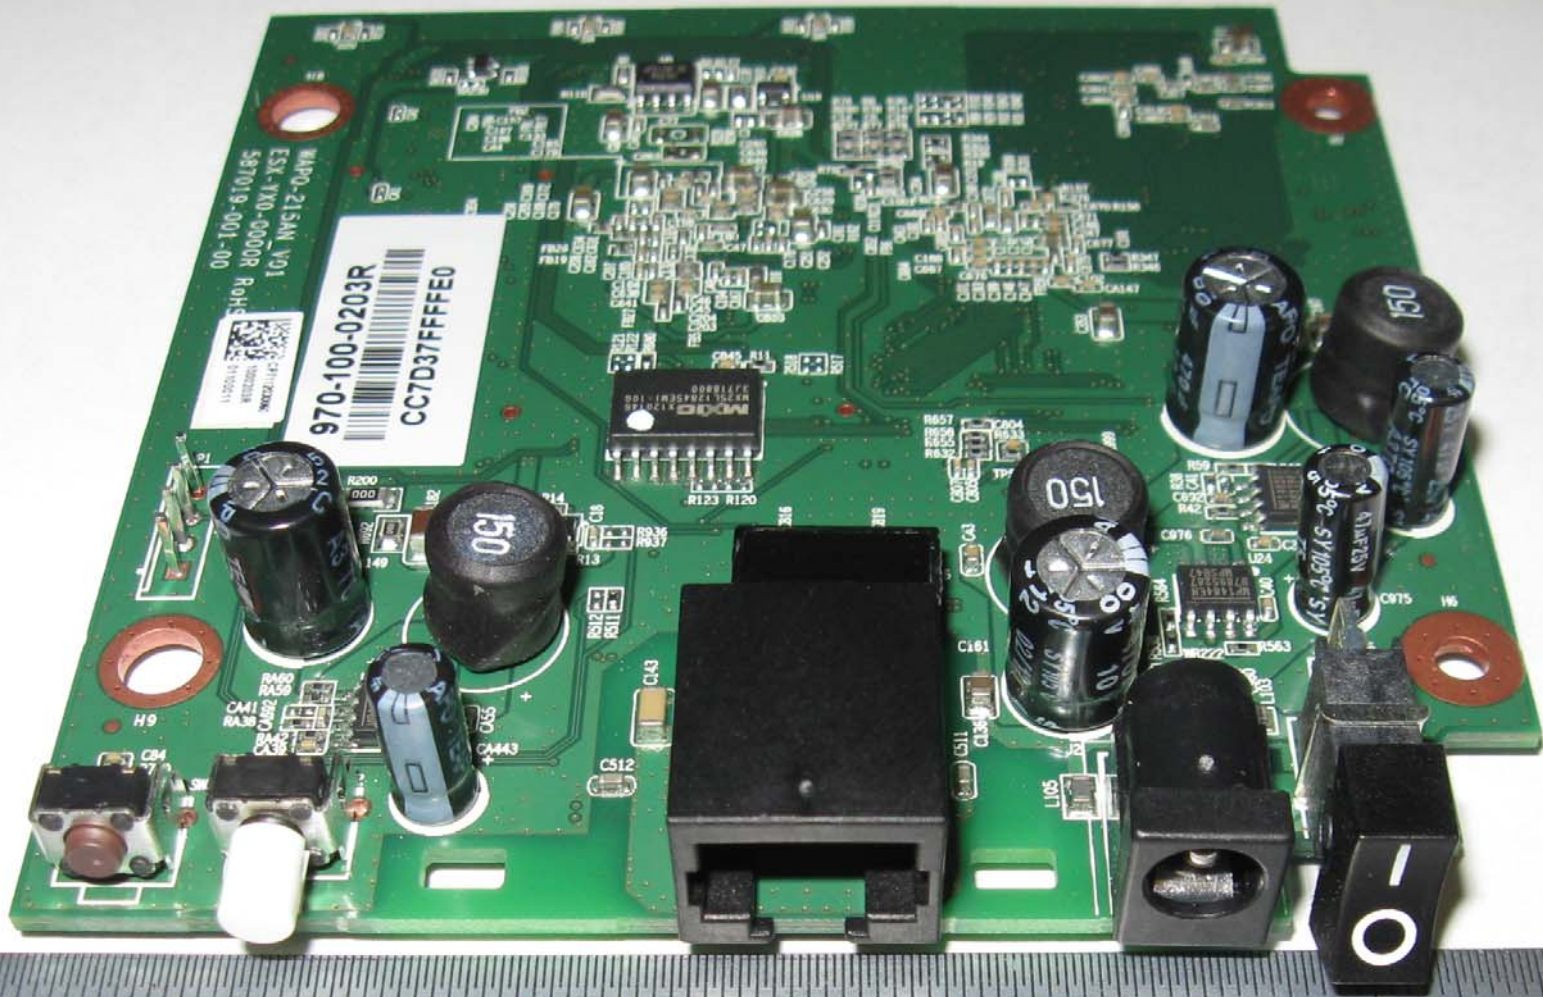

SN#M91214YA014E

SN#M91214YA014E

**SN#M91214YA014E**

970-100-0203R  
CCTD37FFFE0

WAP0-215AN-V01  
ESX-YX0-0000R Rev. 1  
00-100-610185

SN#M91214YA014E

RESET

WPS

ETHERNET

POWER  
+12V DC

OFF

ON

MA90-215AN\_V01  
ESL-YX0-0000R Rohm  
587019-001-00

970-100-0203R  
CC7D37FFFE0

**SN#M91214YA014E**

00-100-610L85  
ESX-YX-000R R0HS  
1GA\_NA512-DPAW