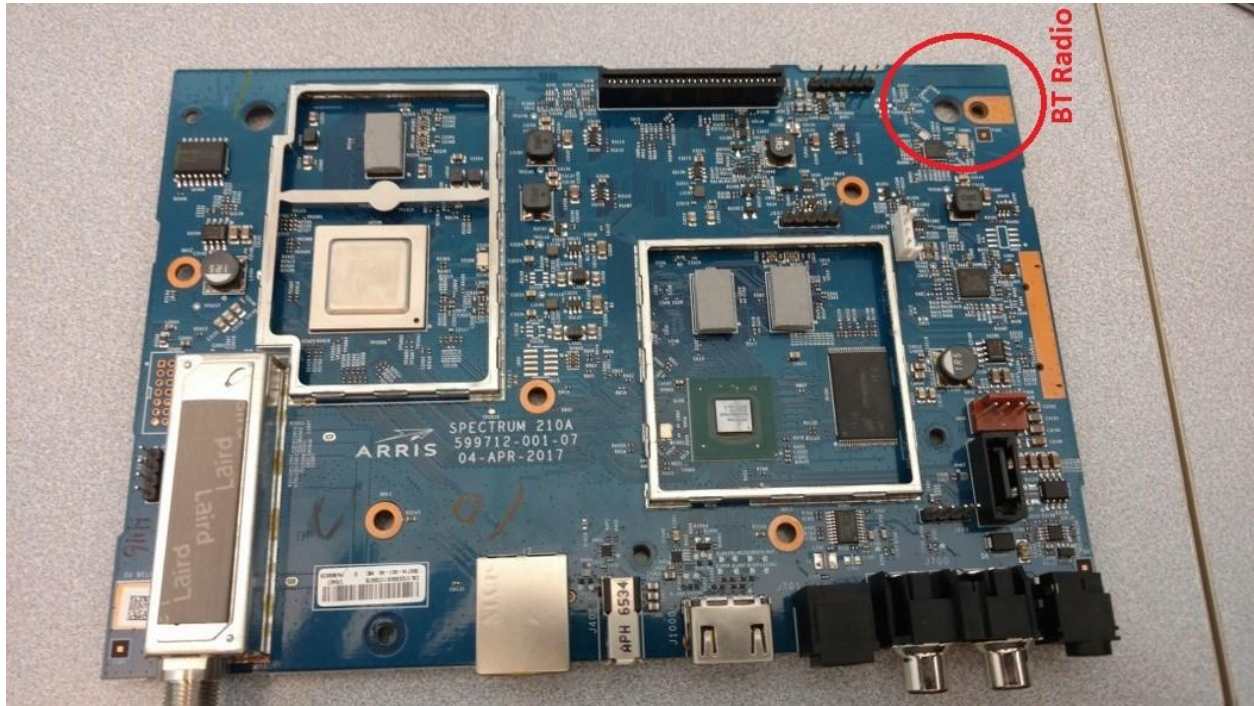

ACQ-SPECTRUM210 MAINBOARD WITH BLUETOOTH RADIO LOCATION

ACQ-SPECTRUM210 BLUETOOTH RADIO LOCATION