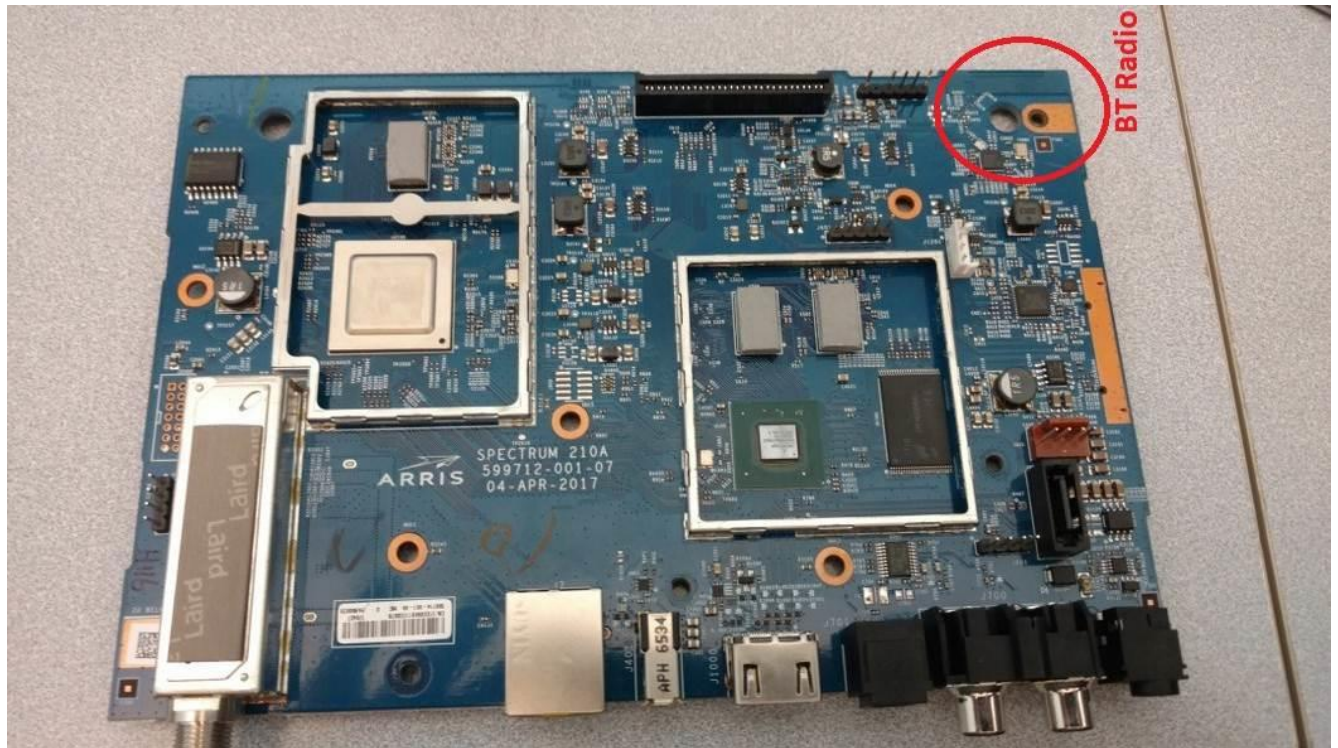

ARRIS SPECTRUM 210 MAIN BOARD TOP WITH SHIELDS

ARRIS SPECTRUM 210 MAIN BOARD BOTTOM WITH SHIELDS

ARRIS SPECTRUM 210 MAIN BOARD TOP WITHOUT SHIELDS

NOTE: BT RADIO ONLY SHOWN FOR REFERENCE PURPOSES

ARRIS SPECTRUM 210 MAIN BOARD BOTTOM WITHOUT SHIELDS

ARRIS SPECTRUM 210 SHOWING FRONT PANEL RF4CE ANTENNA LOCATIONS AND GREENPEAK GP712 RF4CE CONTROLLER LOCATION