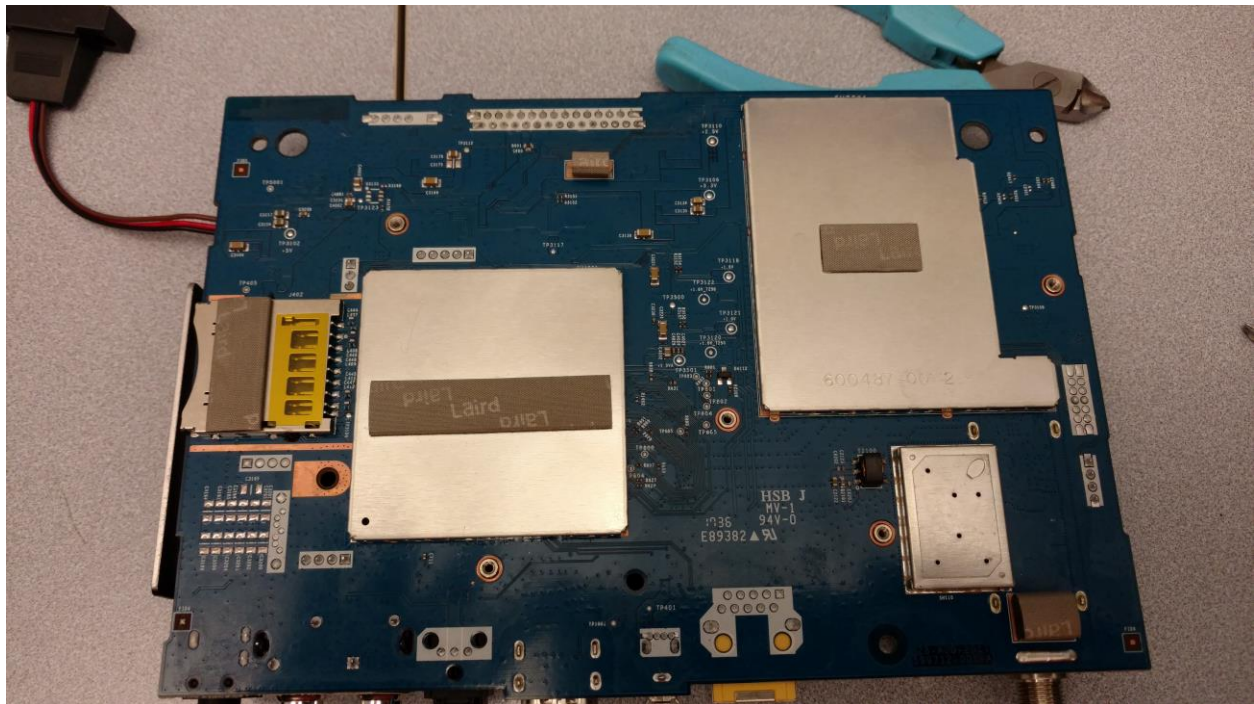

ARRIS SPECTRUM 210 MAIN BOARD TOP WITH SHIELDS

ARRIS SPECTRUM 210 MAIN BOARD BOTTOM WITH SHIELDS

ARRIS SPECTRUM 210 MAIN BOARD TOP WITHOUT SHIELDS

NOTE: BT RADIO ONLY SHOWN FOR REFERENCE PURPOSES

ARRIS SPECTRUM 210 MAIN BOARD BOTTOM WITHOUT SHIELDS

ARRIS SPECTRUM 210 SHOWING FRONT PANEL RF4CE ANTENNA LOCATIONS AND GREENPEAK GP712 RF4CE CONTROLLER LOCATION