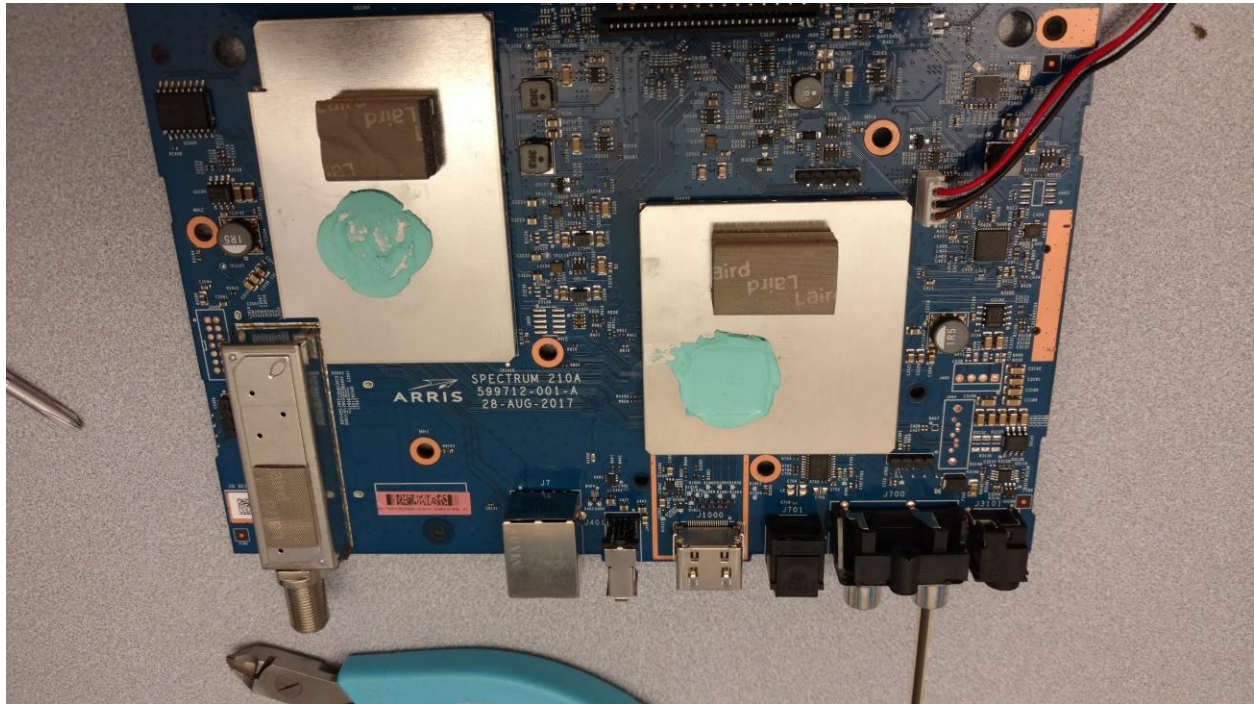

ARRIS SPECTRUM 210 MAIN BOARD TOP WITH SHIELDS

ARRIS SPECTRUM 210 MAIN BOARD BOTTOM WITH SHIELDS

ARRIS SPECTRUM 210 MAIN BOARD TOP WITHOUT SHIELDS

NOTE: BT RADIO ONLY SHOWN FOR REFERENCE PURPOSES

ARRIS SPECTRUM 210 MAIN BOARD BOTTOM WITHOUT SHIELDS

ARRIS SPECTRUM 210 SHOWING FRONT PANEL RF4CE ANTENNA LOCATIONS AND GREENPEAK GP712 RF4CE CONTROLLER LOCATION