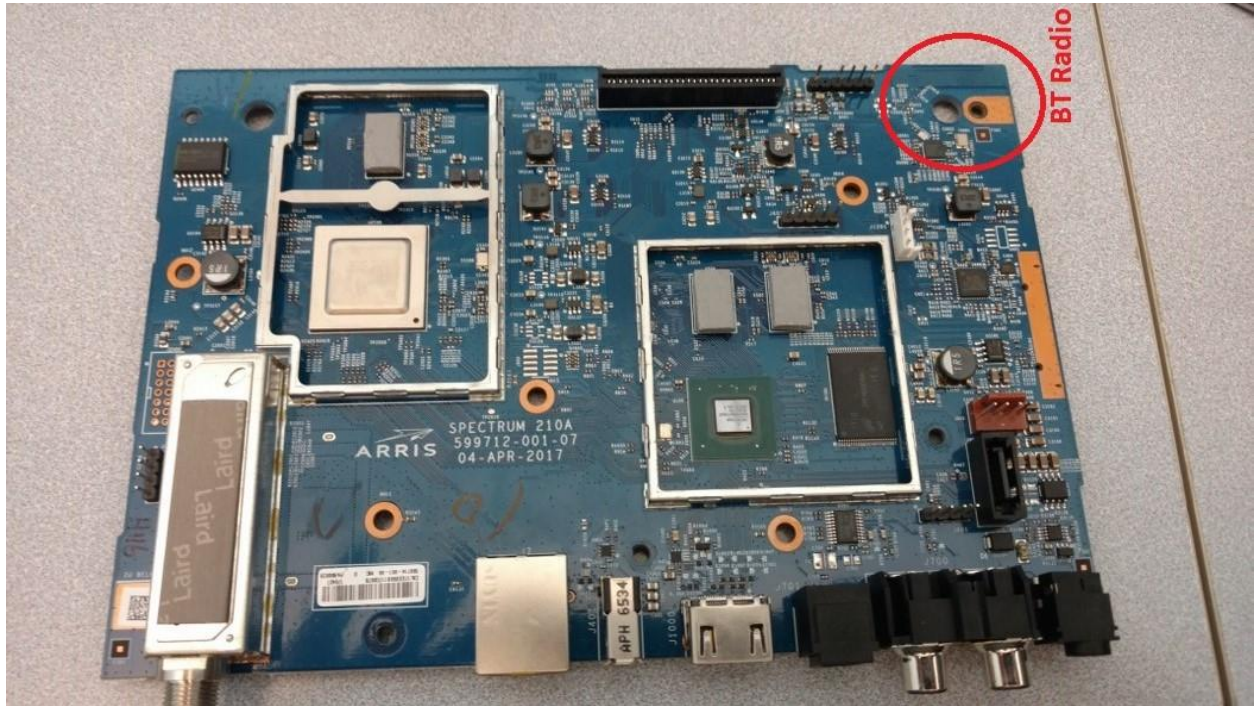

ACQ-SPECTRUM110 MAINBOARD WITH BLUETOOTH RADIO LOCATION

BT Radio

ACQ-SPECTRUM110 BLUETOOTH RADIO LOCATION

CYW20704 BT Controller

BT Antenna