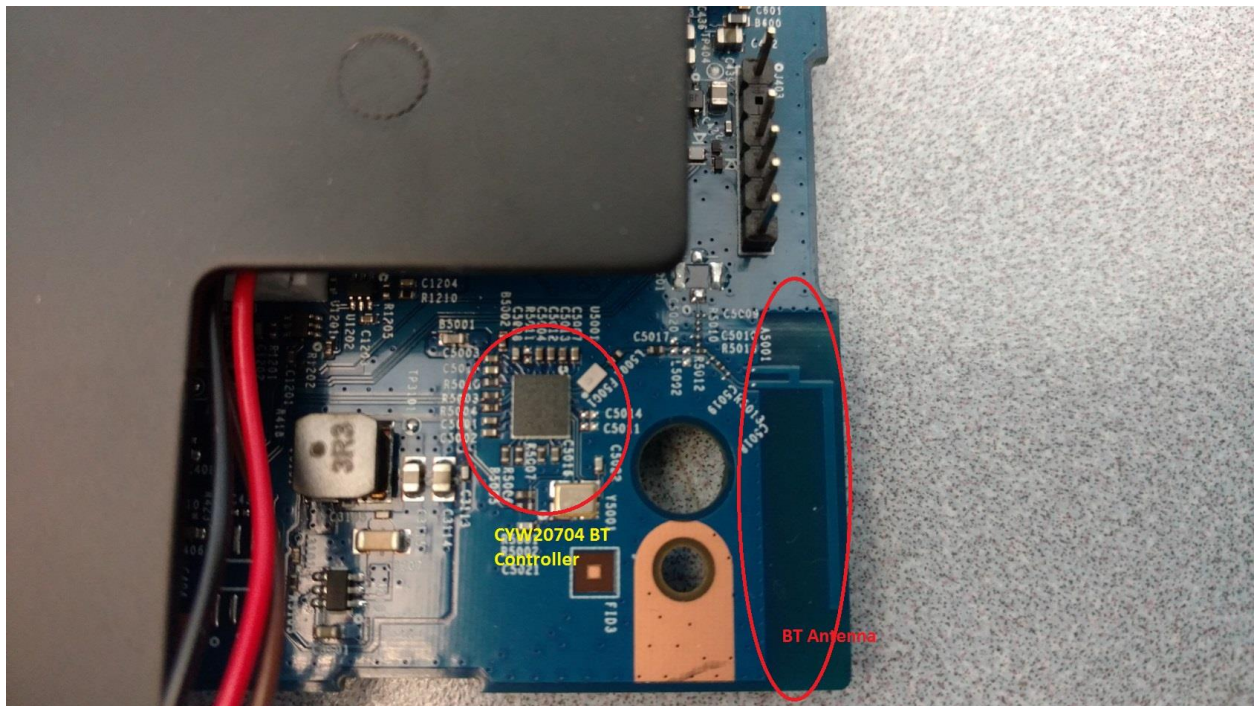

ACQ-SPECTRUM110 MAINBOARD WITH BLUETOOTH RADIO LOCATION

BT Radio

ACQ-SPECTRUM110 BLUETOOTH RADIO LOCATION

CYW20704 BT Controller

BT Antenna