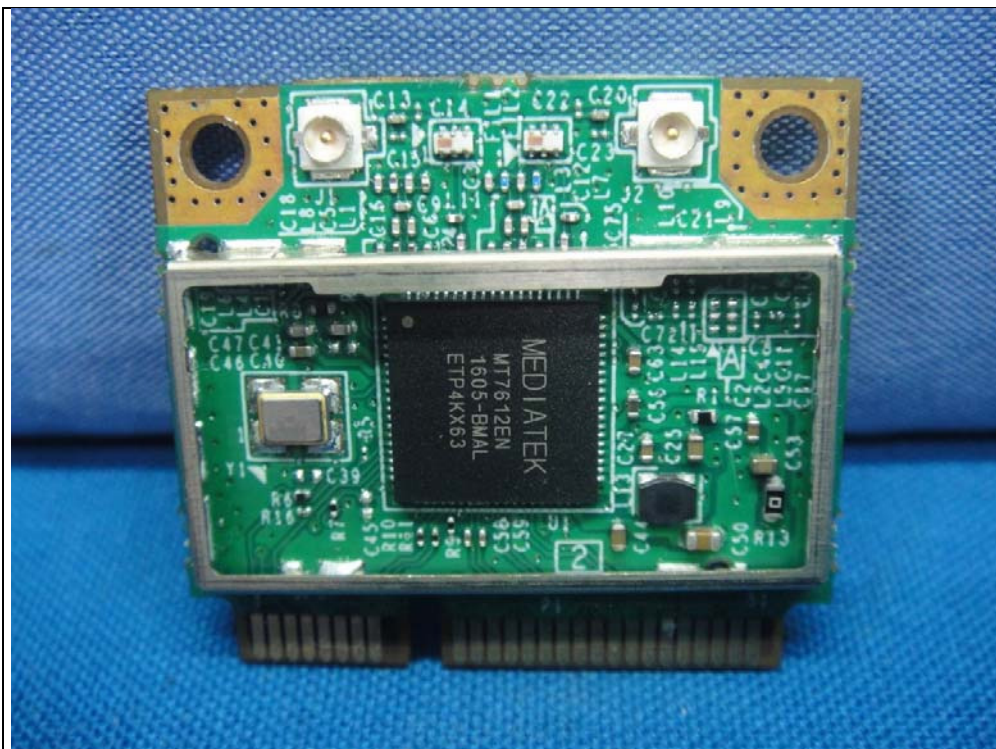

## CONSTRUCTION PHOTOS OF EUT

Host + EUT

Host + EUT

Host + EUT

Antenna set 1 (Model: N5X20SC-G112U)

Antenna set 1 (Model: N5X20SC-G162U)

Antenna set 2(Model: AMSTD-112-00)

Antenna set 2(Model: AMSTD-162-00)

Antenna set 3(Model: N2420DCSSM-T6L-PK1-G44U / N2420DCSSM-T6L-PK1-G77U)

Antenna set 4(Model: RR7512-15-000-C / RR7513-15-000-C)