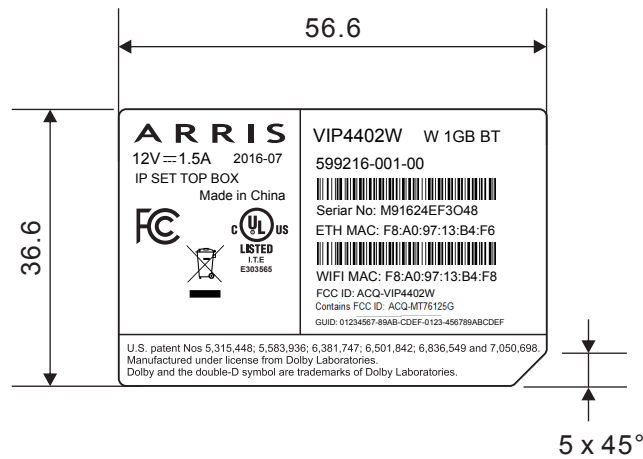

# LABEL LOCATION

Brad name : ARRIS

Model name : VIP4402W

		<b>ARRIS GROUP, INC.</b>	
TITLE <b>PRODUCT LABEL, PRE-PRINTING</b> <b>56.6 x 36.6 mm, VIP4402W</b>			
UNITS <b>MM</b>	MODEL <b>VIP4402W</b>	DRAWING NO <b>588315-A</b>	REV <b>A</b>
SCALE: 1:1	PAGE 1 OF 1, BLACK INK	PREPARED BY: UAX	
<b>NOTES:</b> 1. When setting up Print Options, all scaling options, such as "Fit to Page", must be unchecked in order for this file to print accurately.			