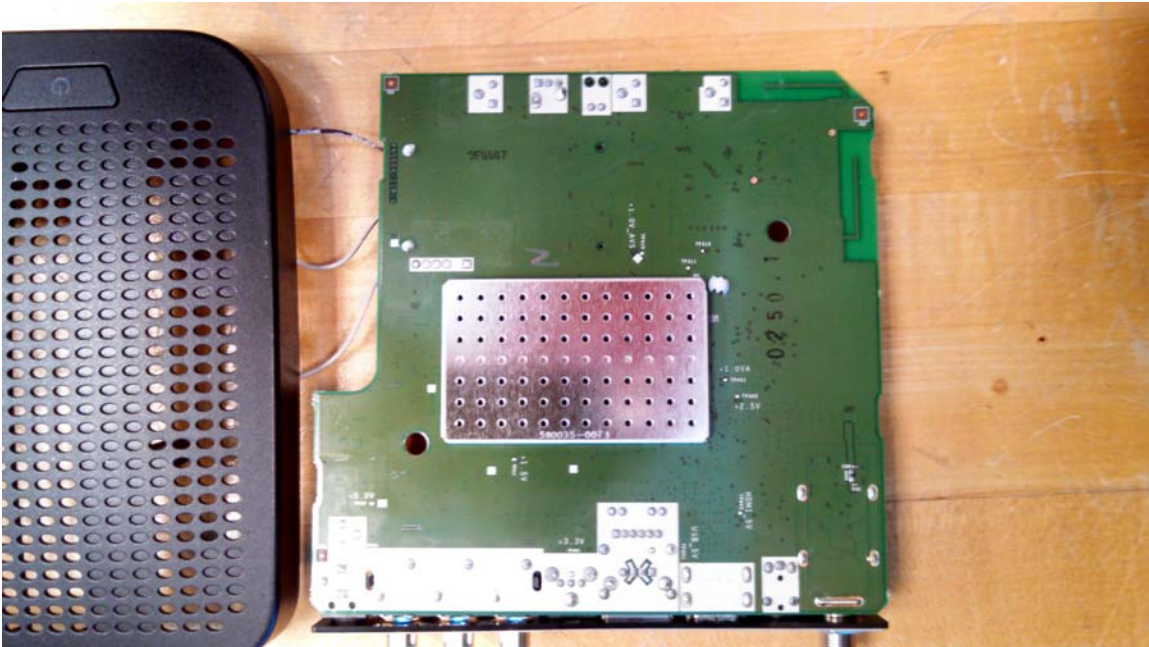

ARRIS IP810 INTERNAL PICTURES

INTERNAL ANTENNA PIC

EUT BOTTOM

RADIO BOARD BOTTOM

RADIO BOARD TOP

RADIO BOARD TOP SHIELD REMOVED

RADIO BOARD TOP