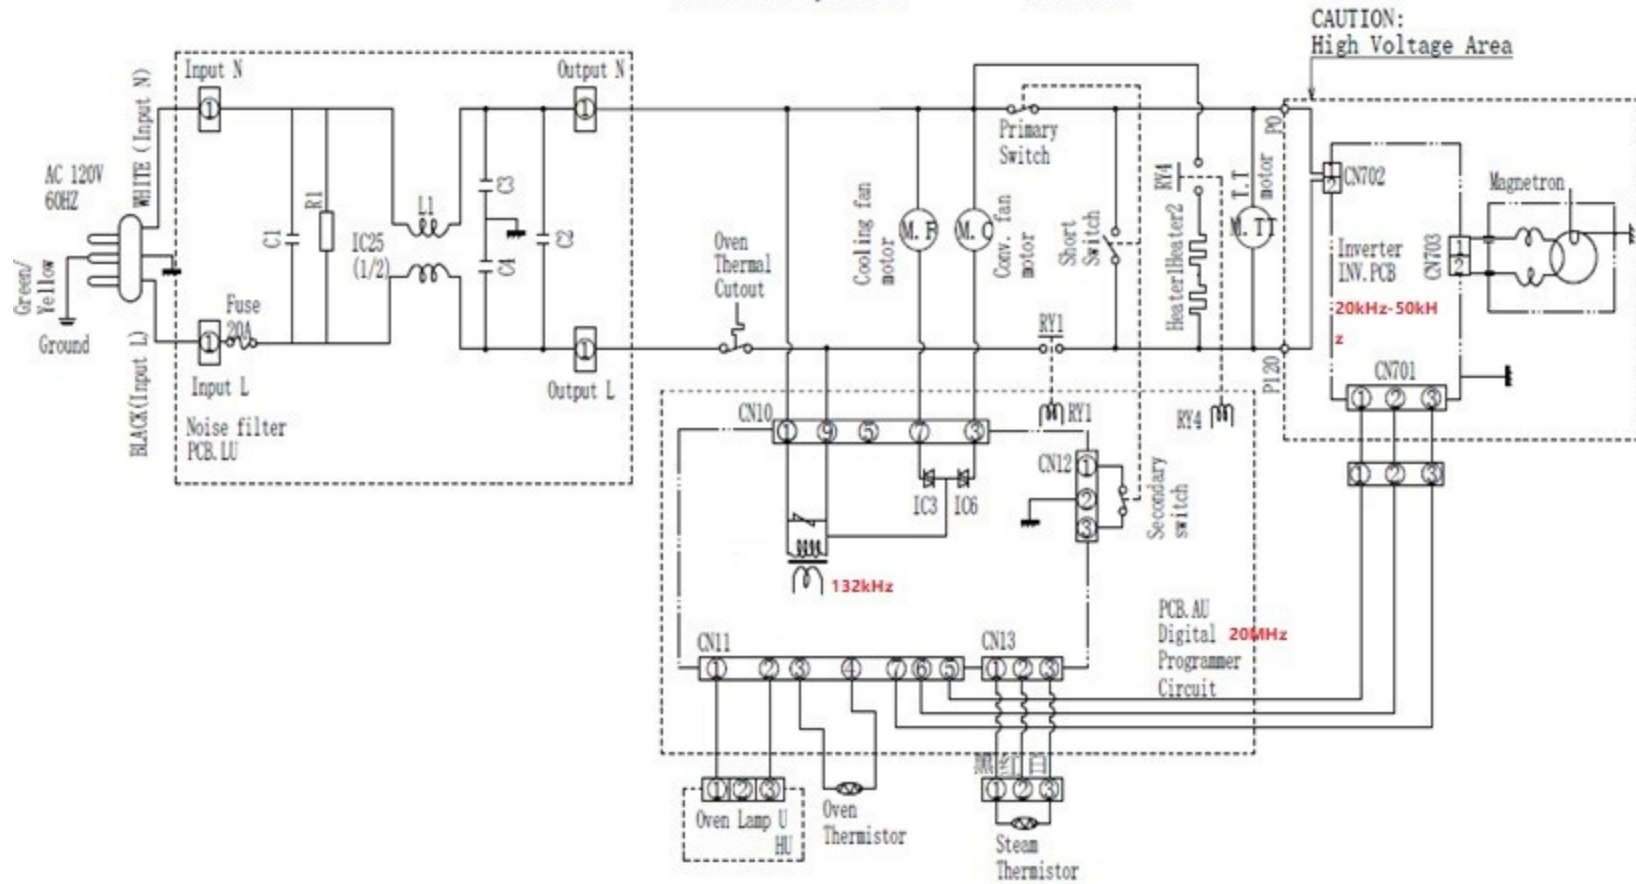

Schematic Diagram : 34L Convection
 APH For S-CD6

Note: Door is closed
 Unit is not operation

CAUTION:
 High Voltage Area