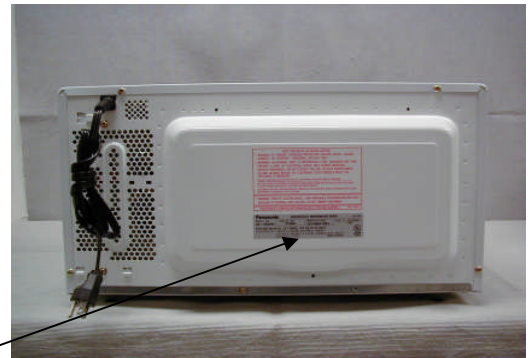

### FCC ID. ACLAP7D01

FCC ID Code:  
Grantee Code: ACL  
Product Code: AP7D01  
Label Material: Film with back side adhesion

FCC Identification

(Built-In Models)

(Countertop Models)

Identification Label Location (Nameplate Label)  
FCC ID. ACLAP7D01