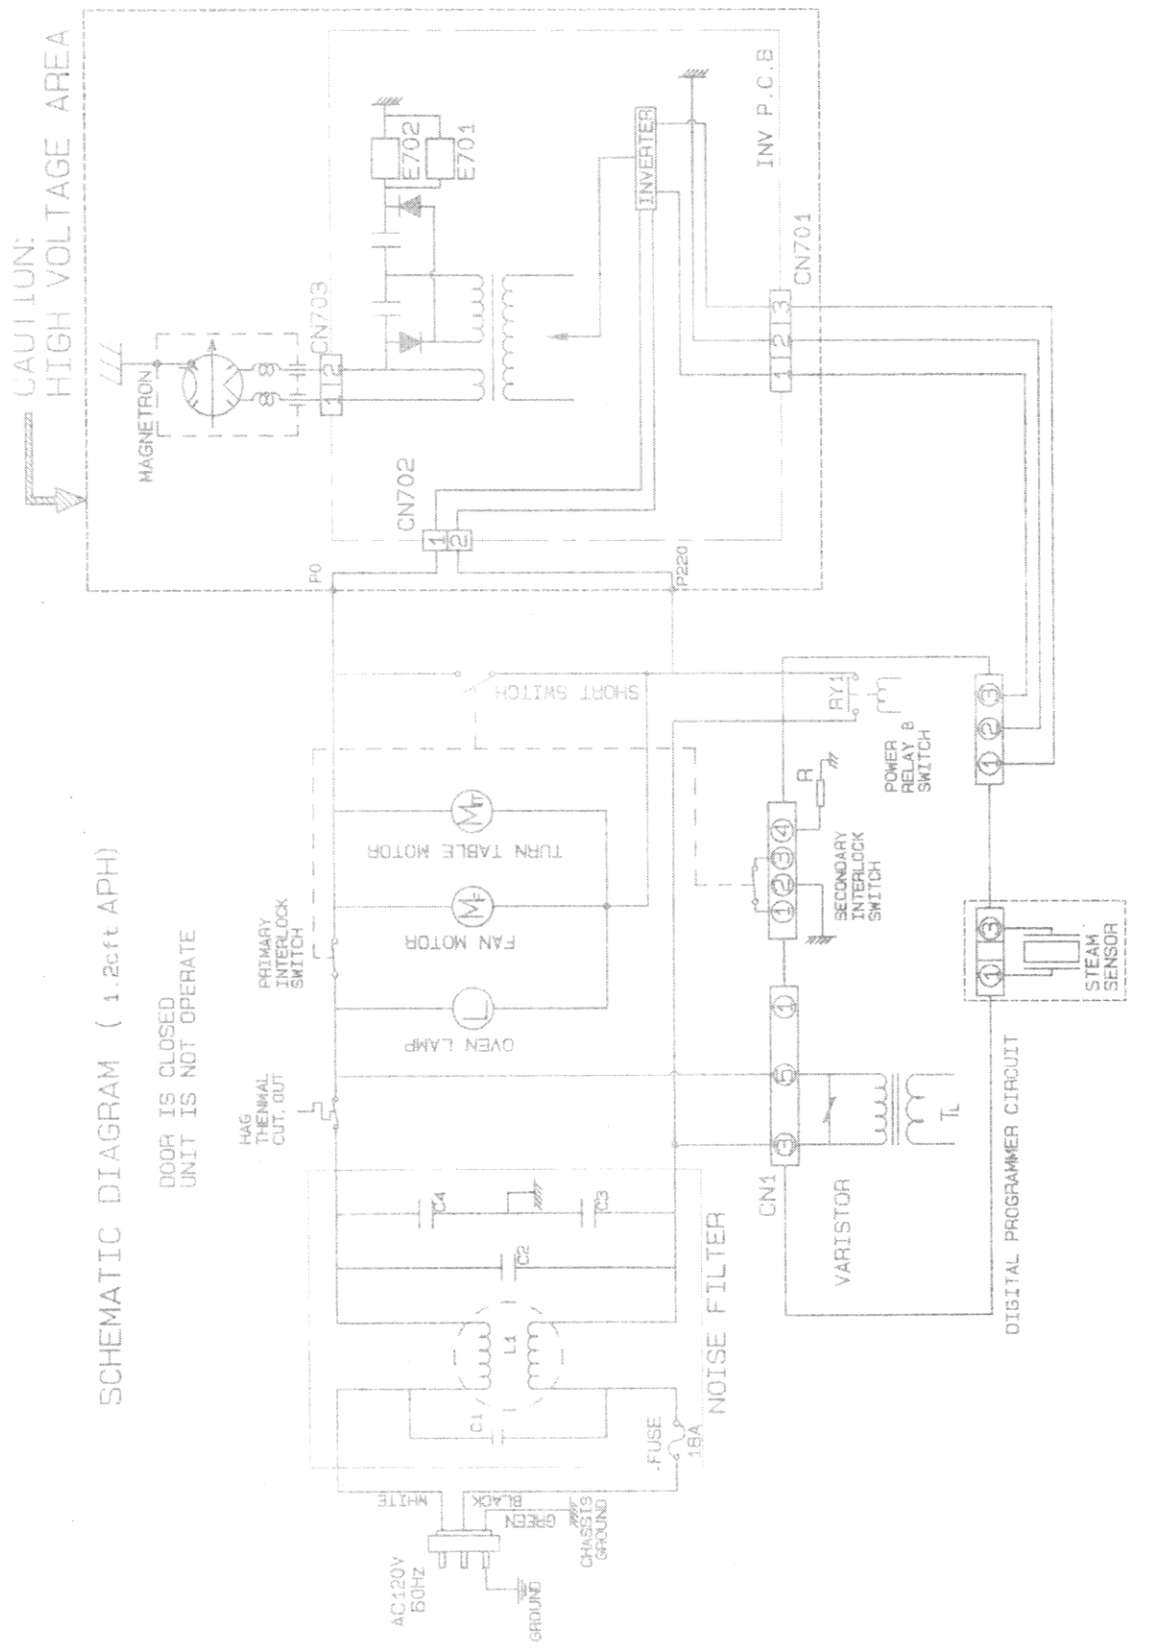

Oven Schematic

SCHEMATIC DIAGRAM ( 1.2cft APH)

DOOR IS CLOSED  
UNIT IS NOT OPERATE

CAUTION:  
HIGH VOLTAGE AREA