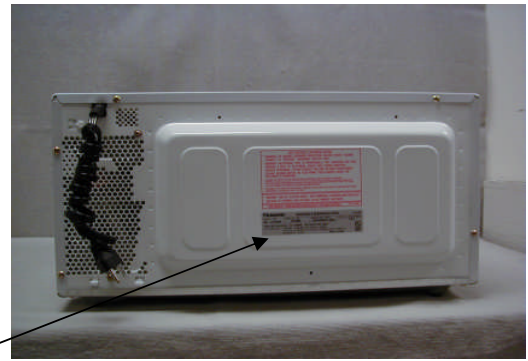

Identification Label Location

EXHIBIT C

FCC ID. ACLAP7B51

FCC ID Code:
Grantee Code: ACL
Product Code: AP7B51
Label Material: Film with back side adhesion

FCC Identification

(Built-In Models)

(Countertop Models)

Identification Label Location (Nameplate Label)
FCC ID. ACLAP7B51