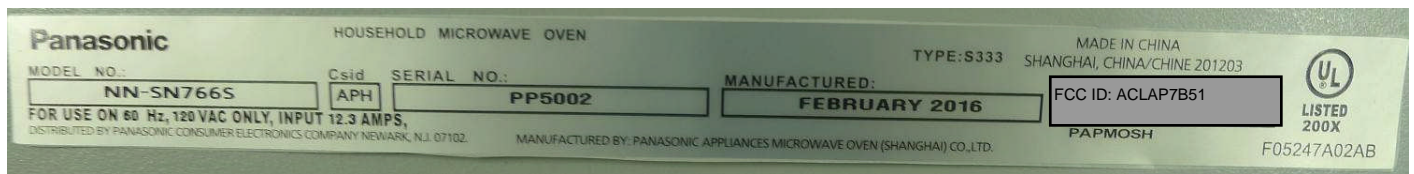

**ACLAP7B51
EXHIBIT F**

SAMPLE AND LOCATION OF FCC ID LABEL

Grantee Code: ACL

Product Code: AP7B51

PAPMOSH: Code identifies location of manufacturer

PAPMOSH denotes:

Panasonic Appliances Microwave Oven Shanghai Co., Ltd.

Pu Dong Shanghai, China 201203