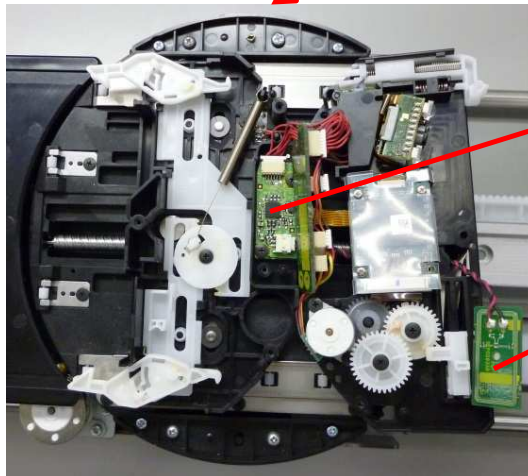

Radio Frequency Identification/RFID(13.56MHz) Part position

LB-DH83

Module Position

Antenna Position