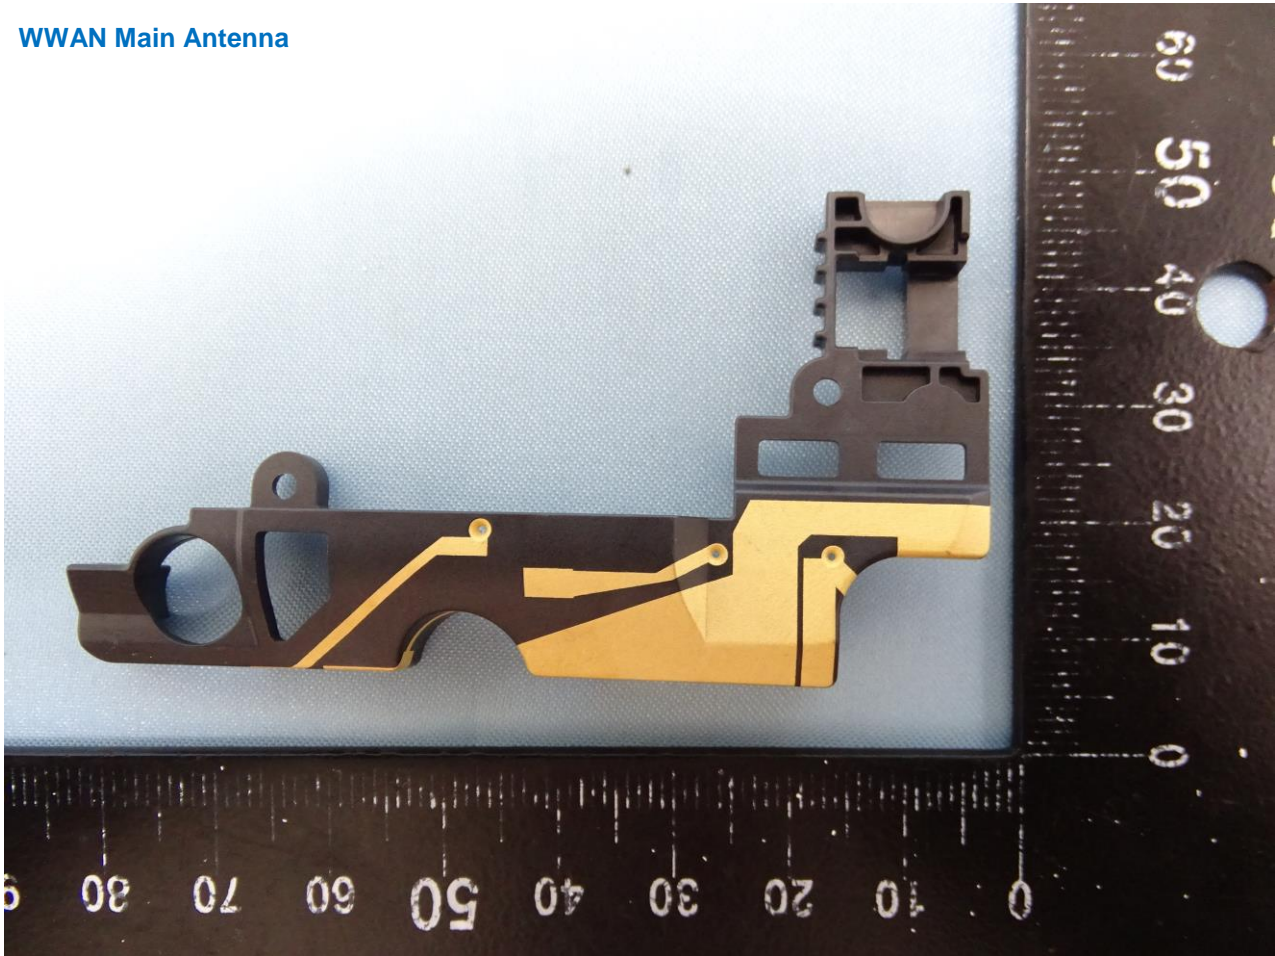

4. Internal Photograph of the Host

FZ-S1 with connector for Vehicle dock

FZ-S1 without connector

WWAN Main Antenna

WWAN Aux Antenna

GPS Antenna

————THE END————