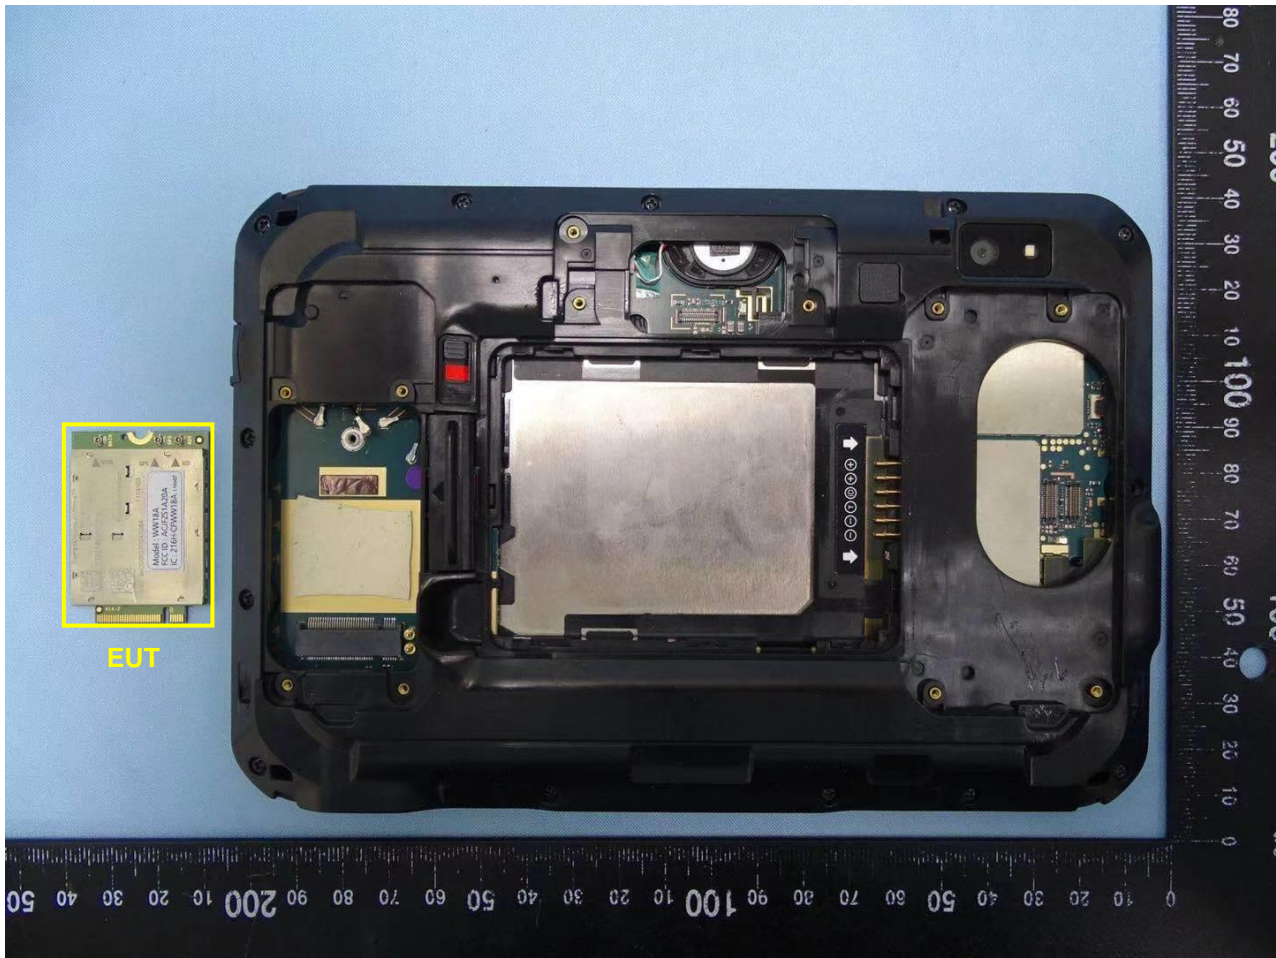

4. Internal Photograph of the Host

FZ-S1 with connector for Vehicle dock

FZ-S1 without connector

WWAN Main Antenna

WWAN Aux Antenna

GPS Antenna

————THE END————