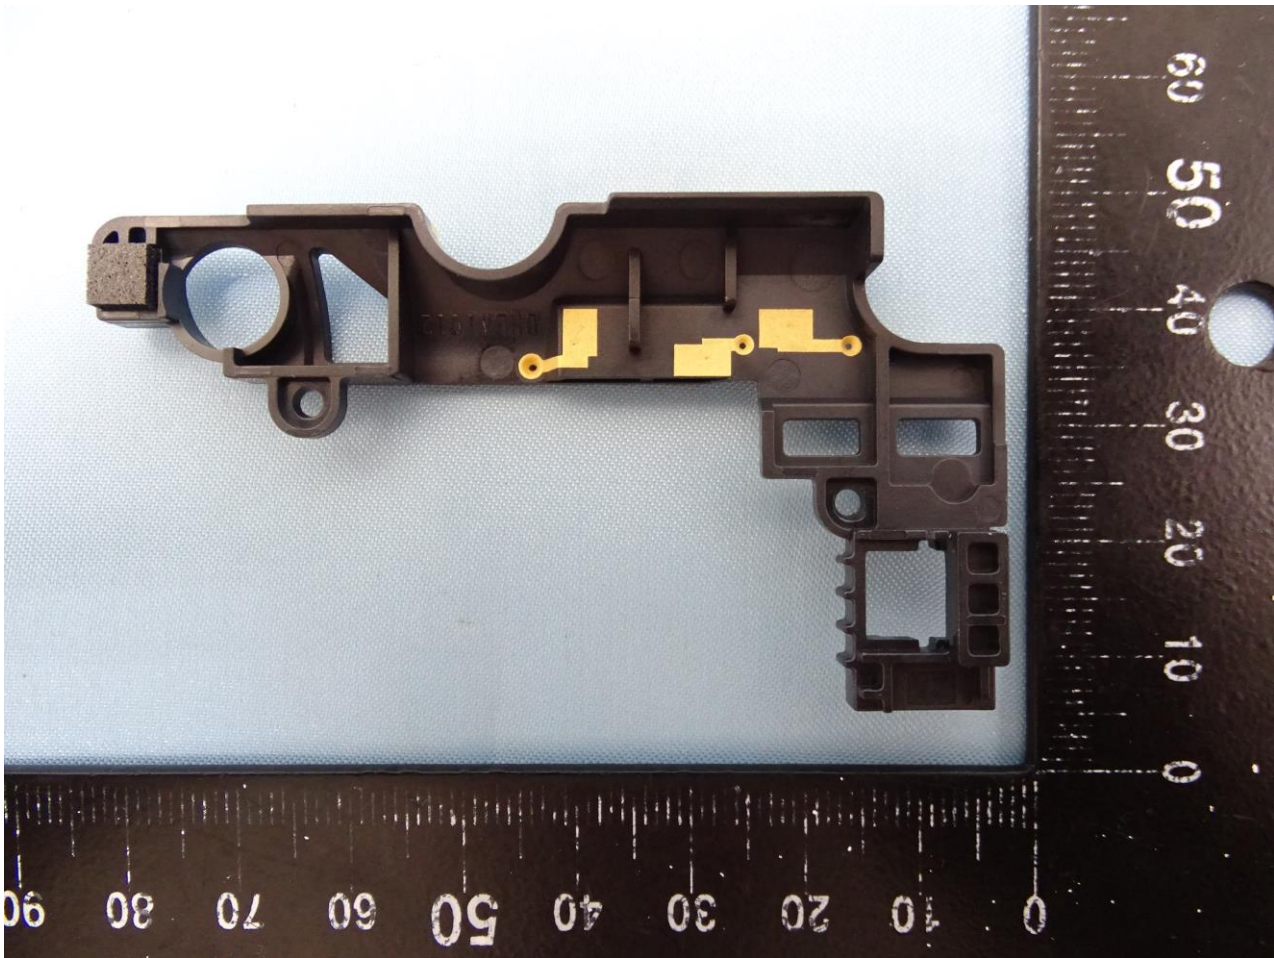

4. Internal Photograph of the Host

FZ-S1 with connector for Vehicle dock

FZ-S1 without connector

WWAN Main Antenna

WWAN Aux Antenna

GPS Antenna

————THE END————