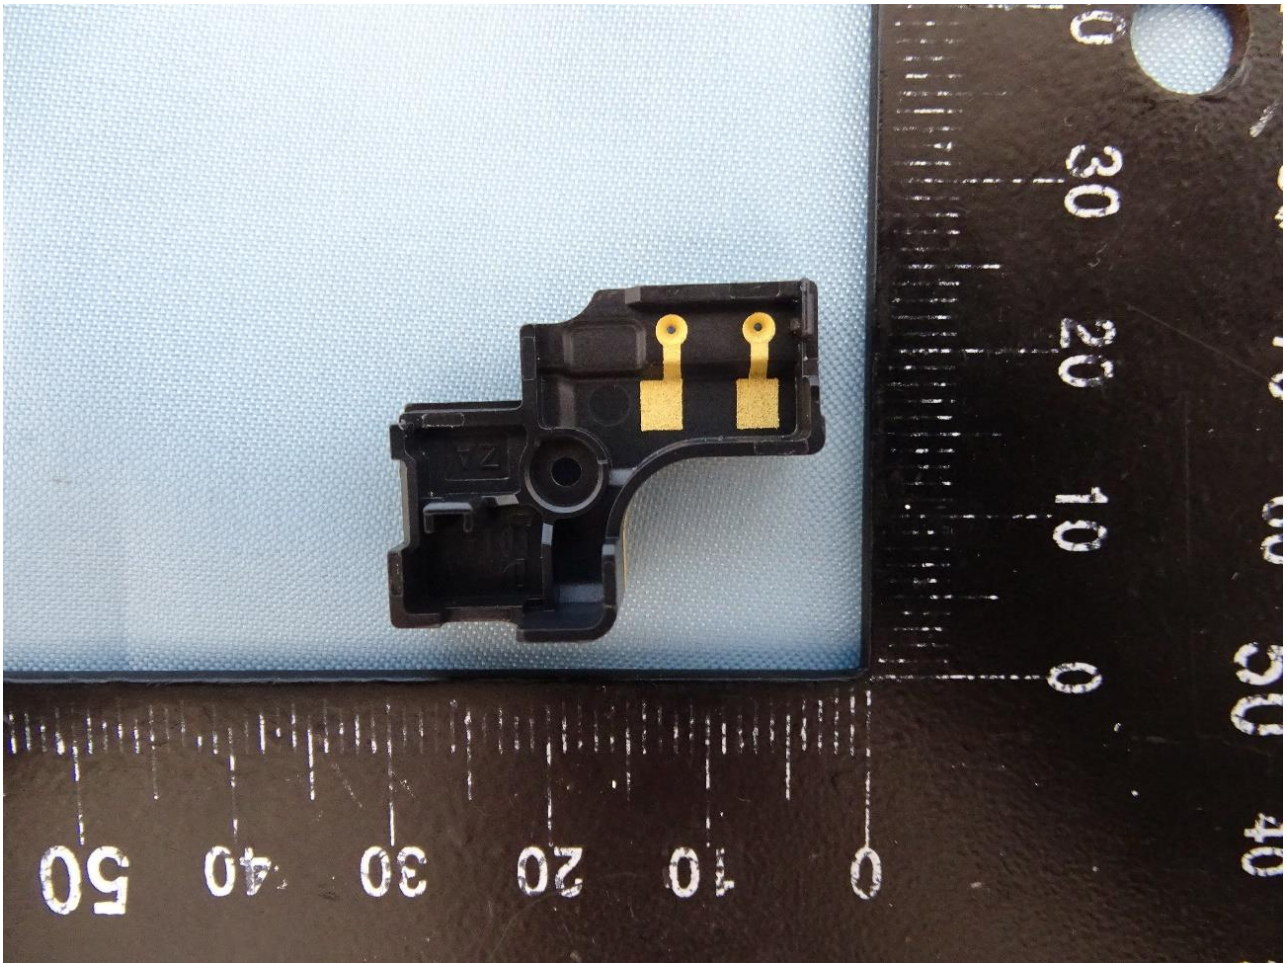

4. Internal Photograph of the Host

FZ-S1 with connector for Vehicle dock

FZ-S1 without connector

WWAN Main Antenna

WWAN Aux Antenna

GPS Antenna

————THE END————