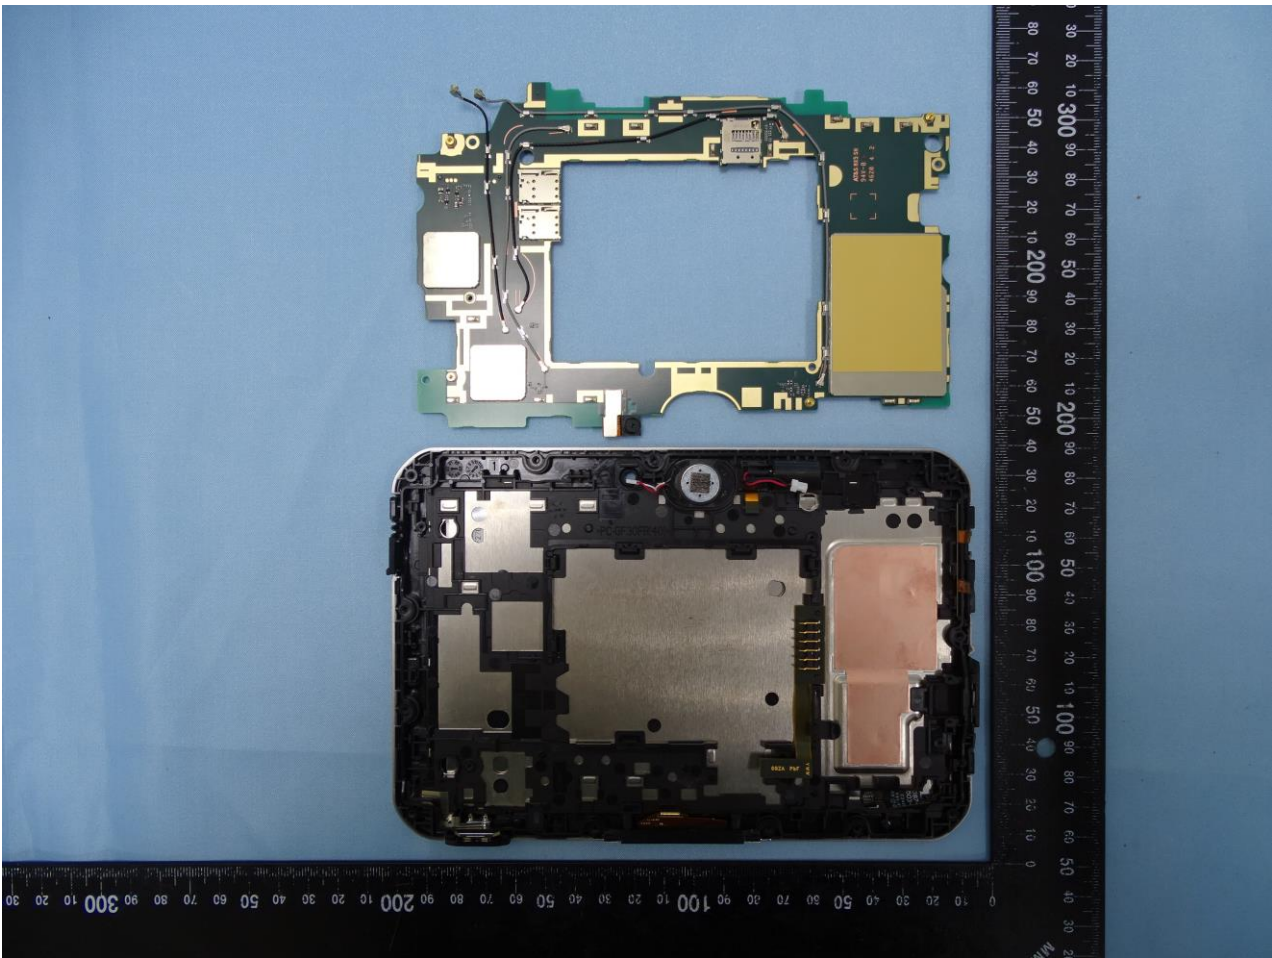

4. Internal Photograph of the Host

FZ-S1 with connector for Vehicle dock

FZ-S1 without connector

WWAN Main Antenna

WWAN Aux Antenna

GPS Antenna

————THE END————