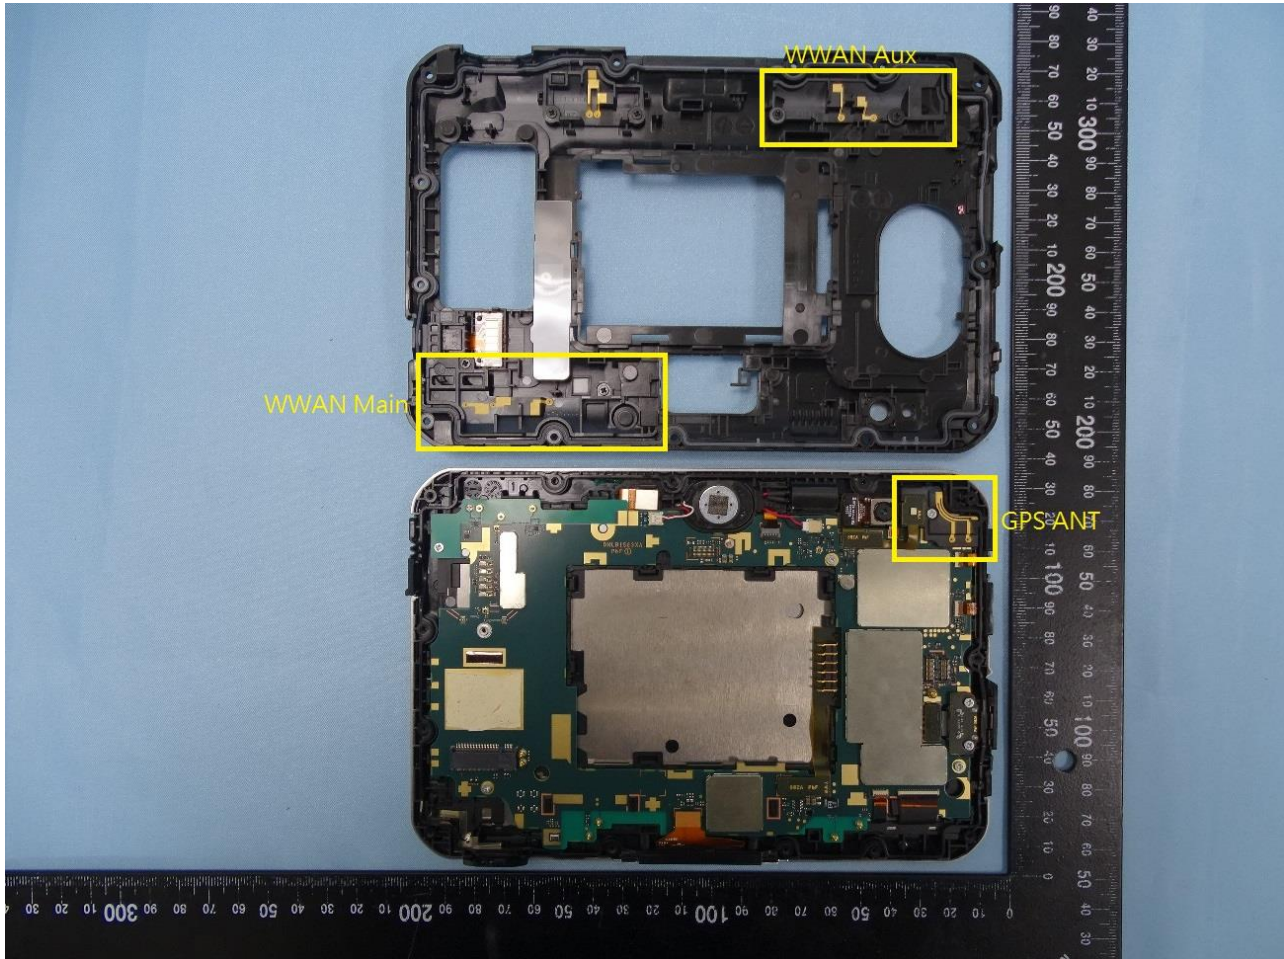

4. Internal Photograph of the Host

FZ-S1 with connector for Vehicle dock

FZ-S1 without connector

WWAN Main Antenna

WWAN Aux Antenna

GPS Antenna

————THE END————