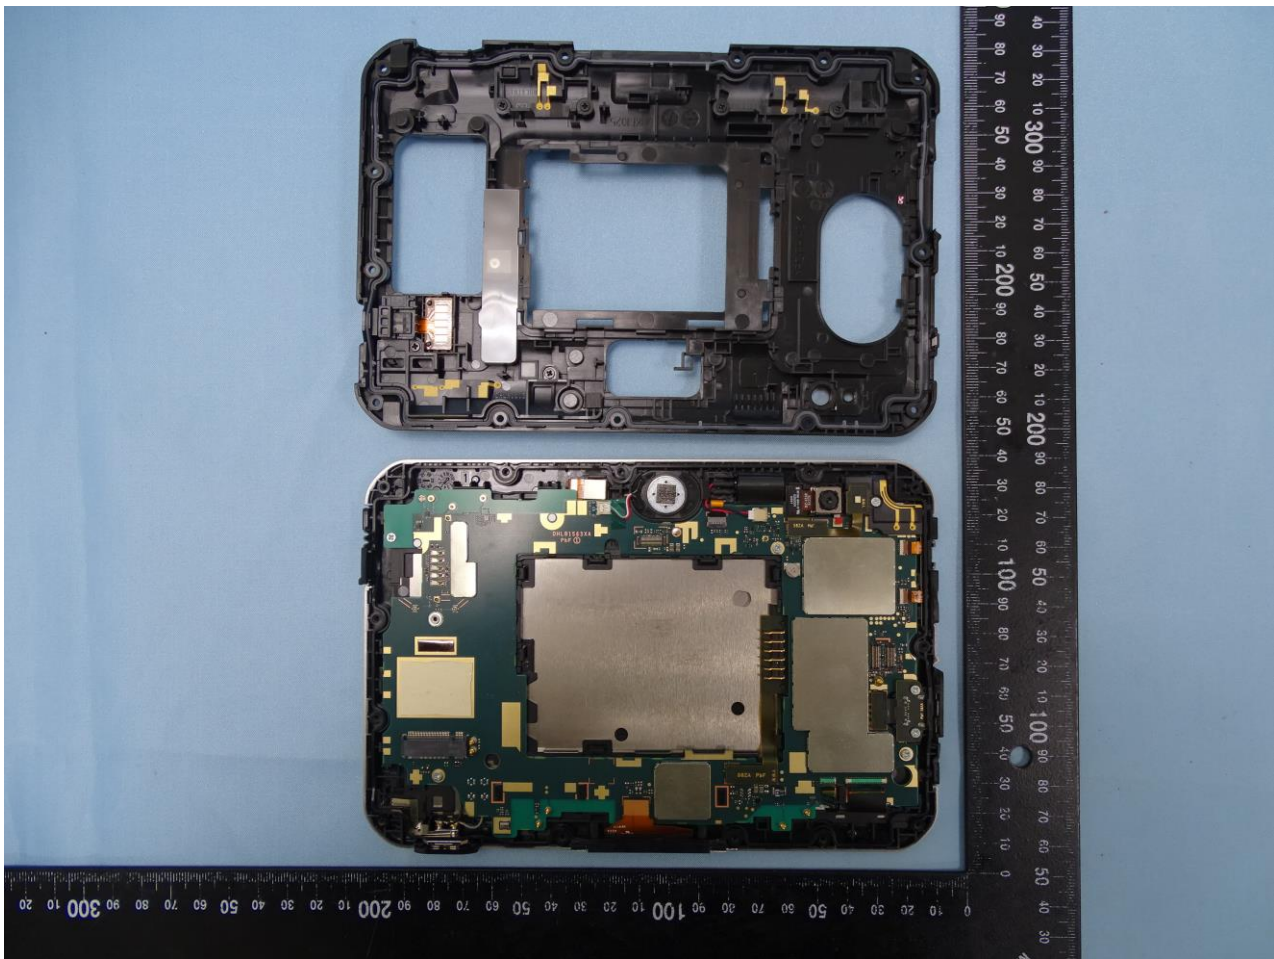

4. Internal Photograph of the Host

FZ-S1 with connector for Vehicle dock

FZ-S1 without connector

WWAN Main Antenna

WWAN Aux Antenna

GPS Antenna

————THE END————