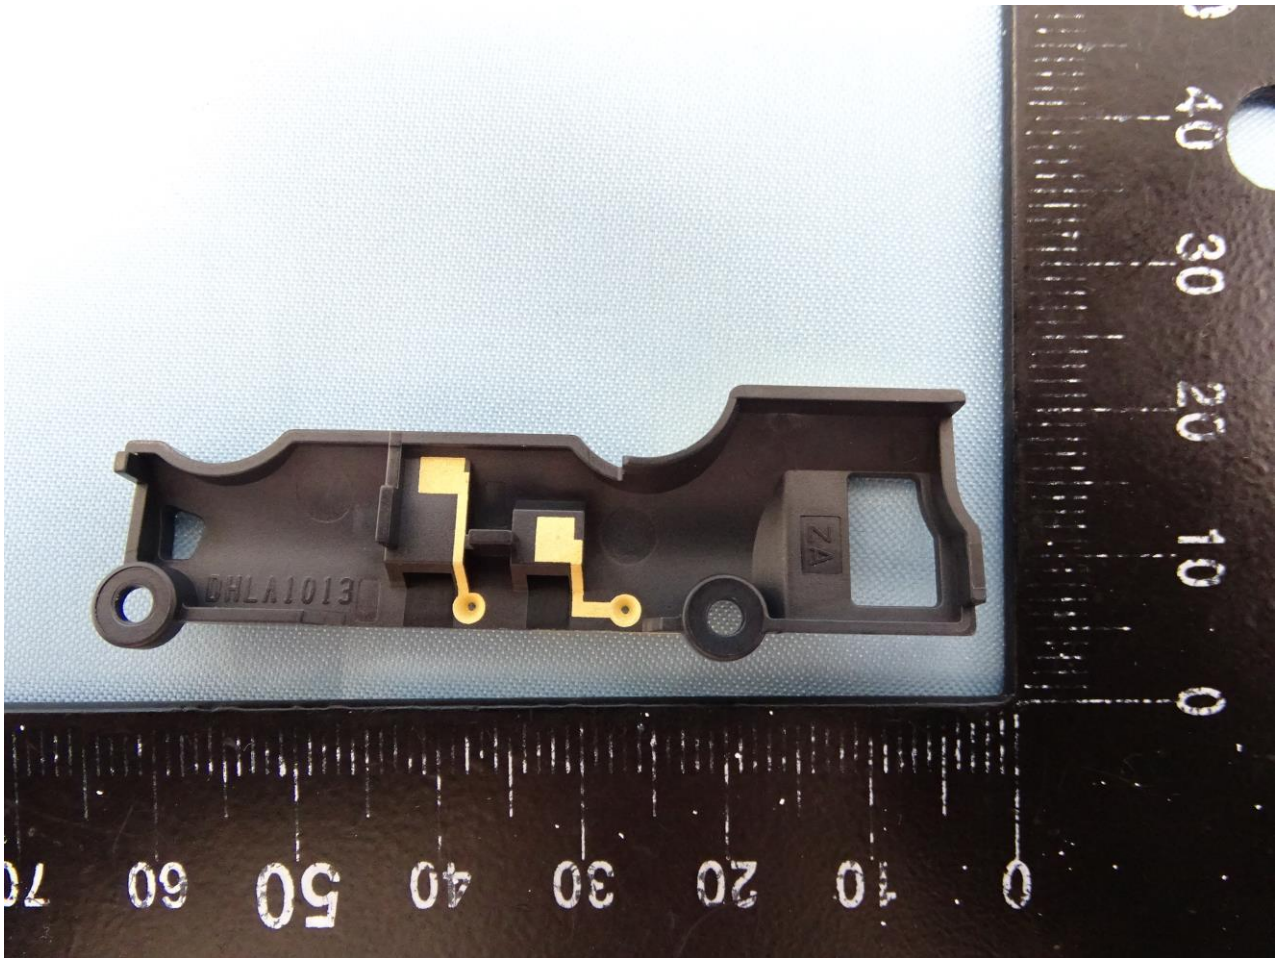

4. Internal Photograph of the Host

FZ-S1 with connector for Vehicle dock

FZ-S1 without connector

WWAN Main Antenna

WWAN Aux Antenna

GPS Antenna

————THE END————