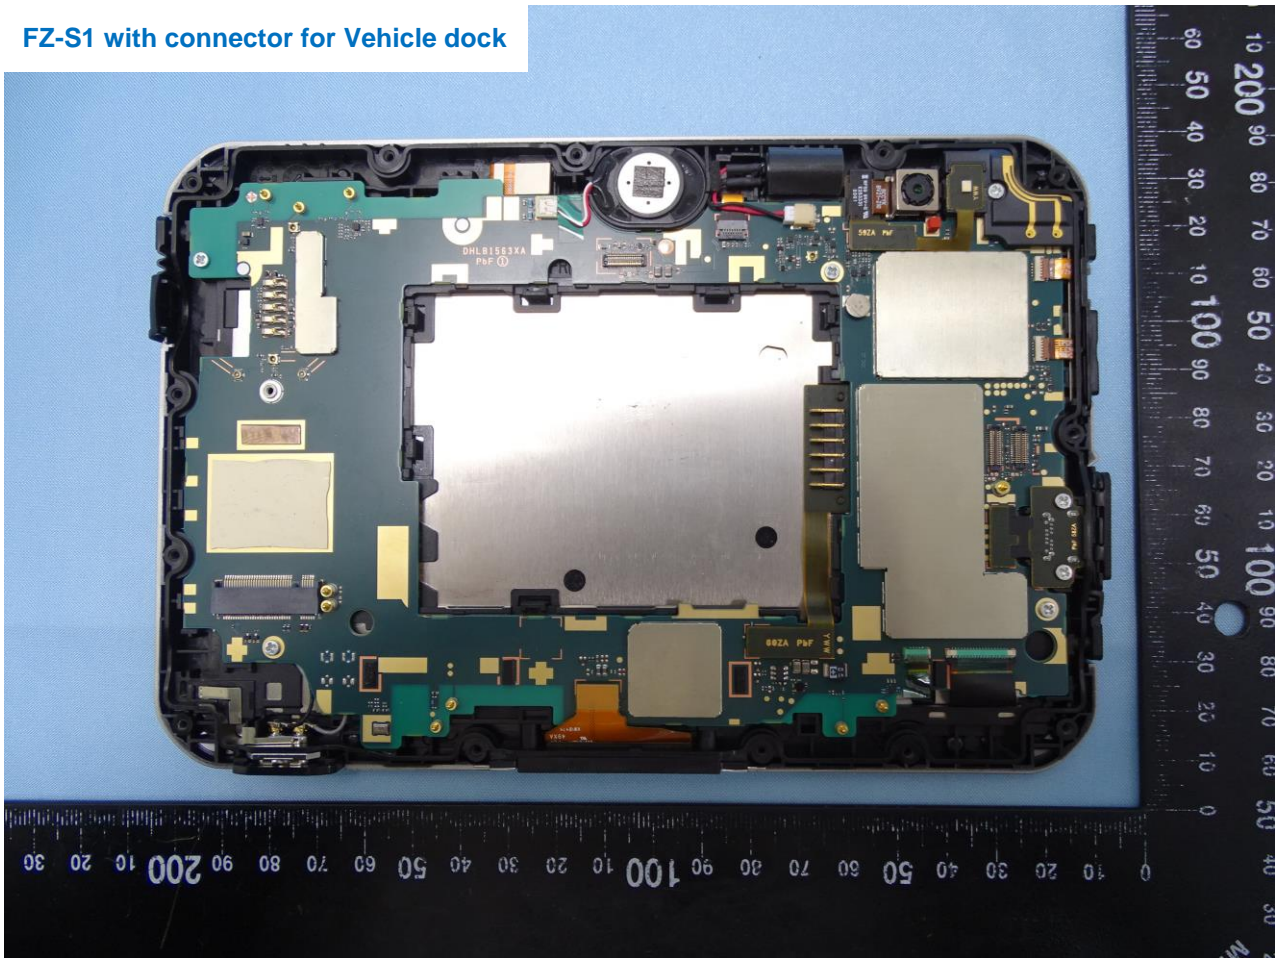

4. Internal Photograph of the Host

FZ-S1 with connector for Vehicle dock

FZ-S1 without connector

WWAN Main Antenna

WWAN Aux Antenna

GPS Antenna

————THE END————