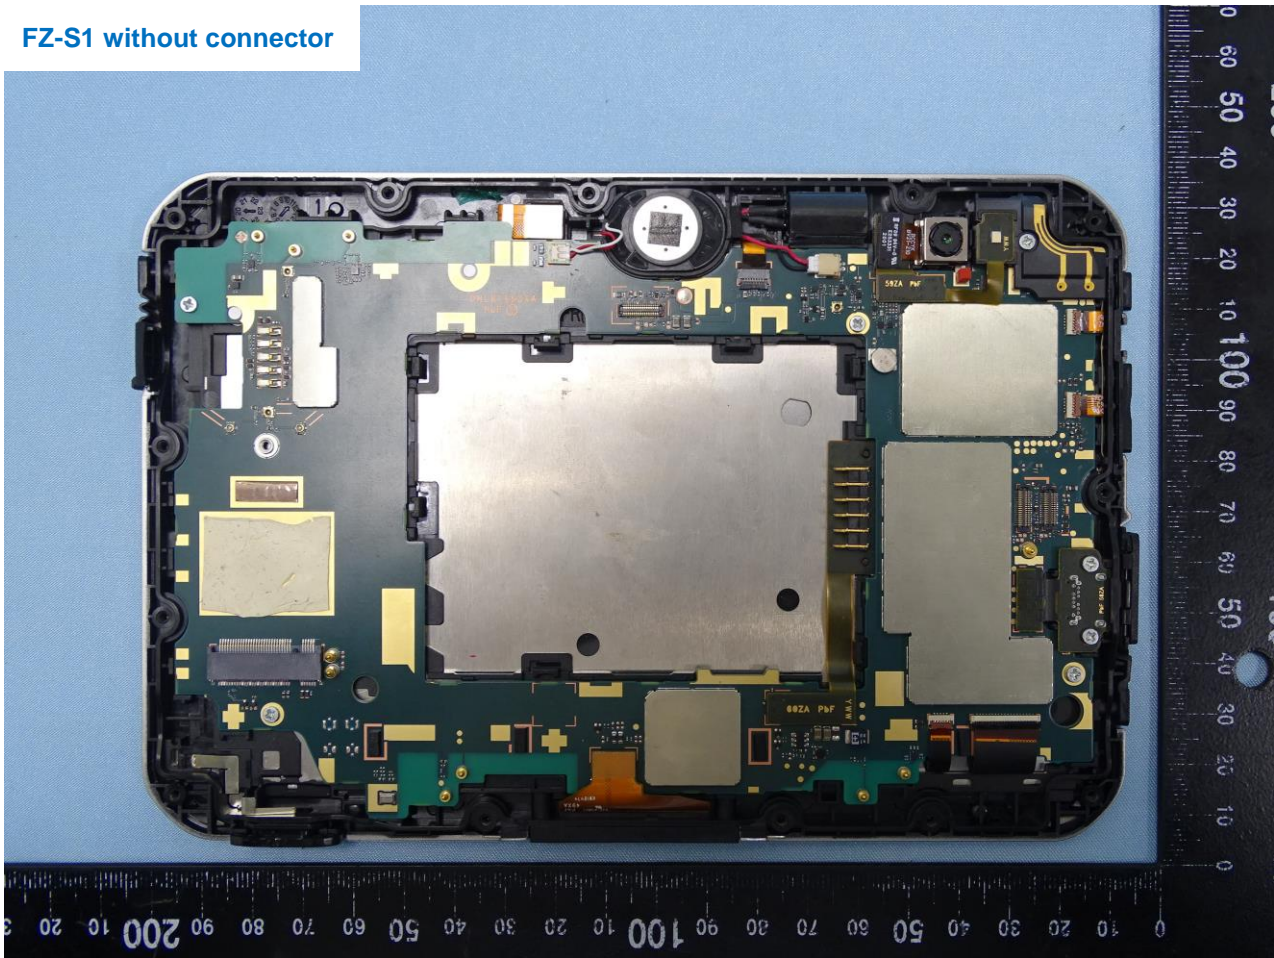

4. Internal Photograph of the Host

FZ-S1 with connector for Vehicle dock

FZ-S1 without connector

WWAN Main Antenna

WWAN Aux Antenna

GPS Antenna

————THE END————