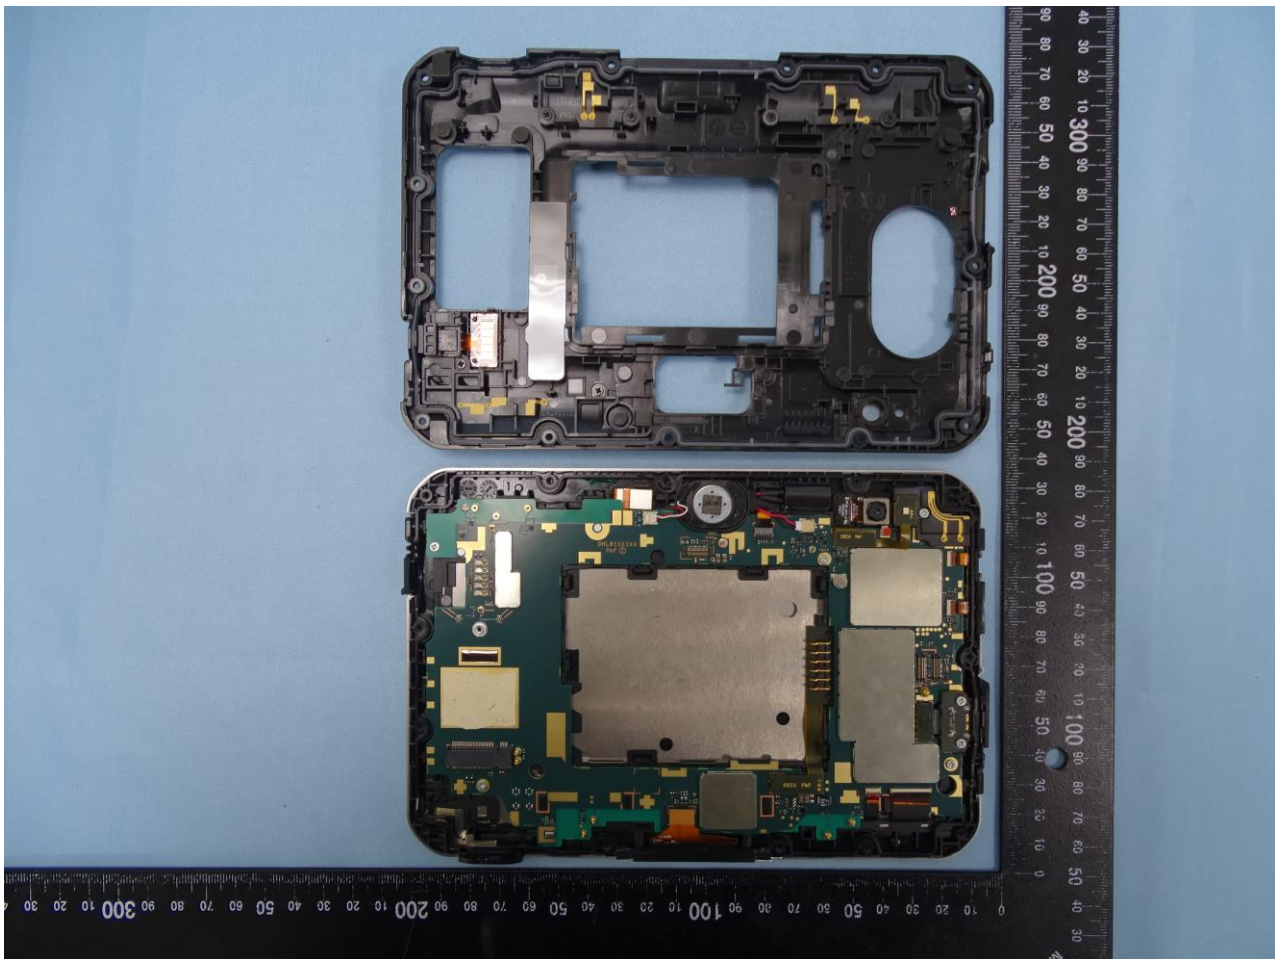

4. Internal Photograph of the Host

FZ-S1 with connector for Vehicle dock

FZ-S1 without connector

WWAN Main Antenna

WWAN Aux Antenna

GPS Antenna

————THE END————