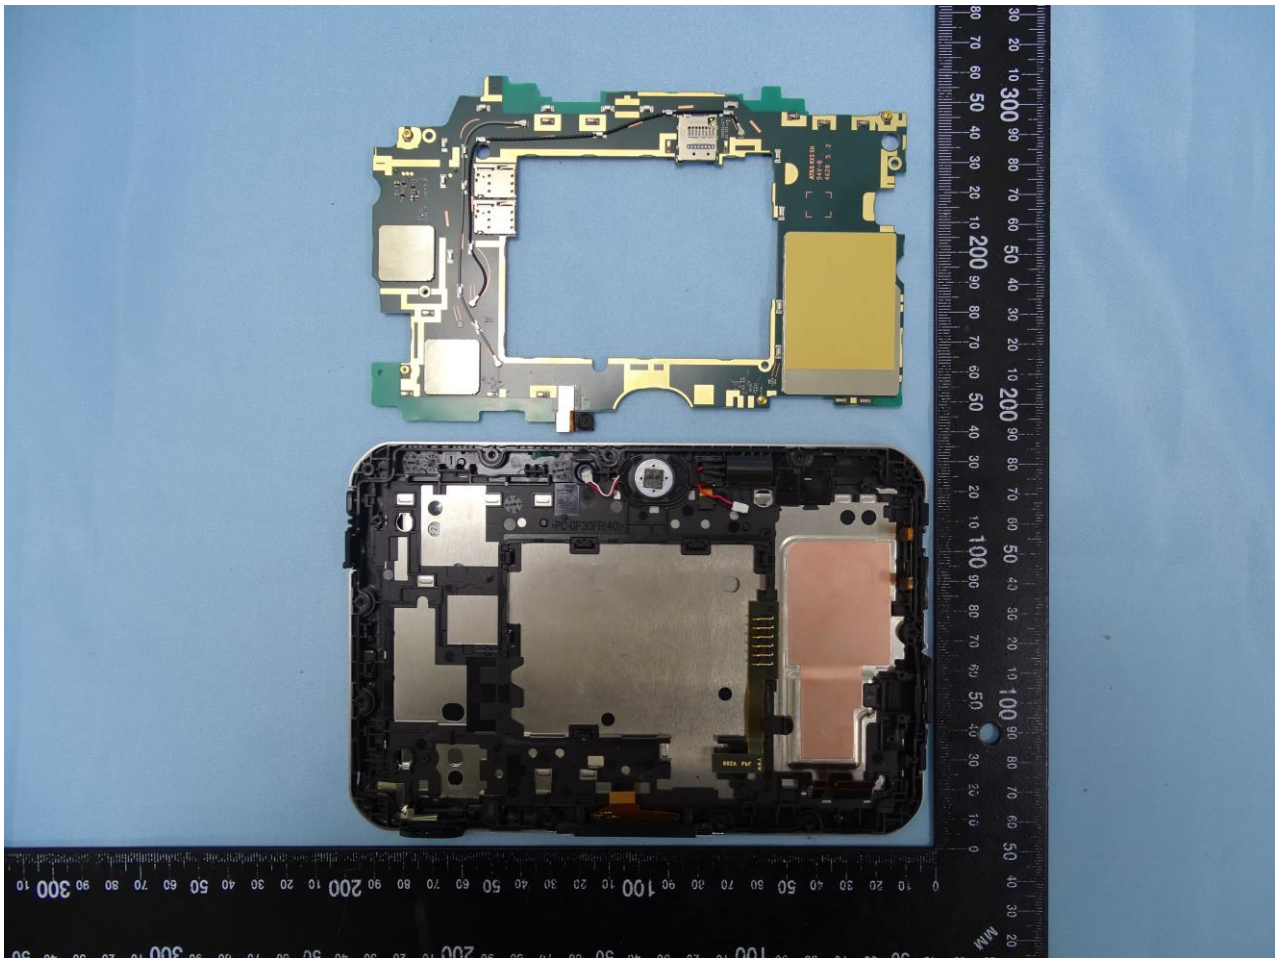

4. Internal Photograph of the Host

FZ-S1 with connector for Vehicle dock

FZ-S1 without connector

WWAN Main Antenna

WWAN Aux Antenna

GPS Antenna

————THE END————