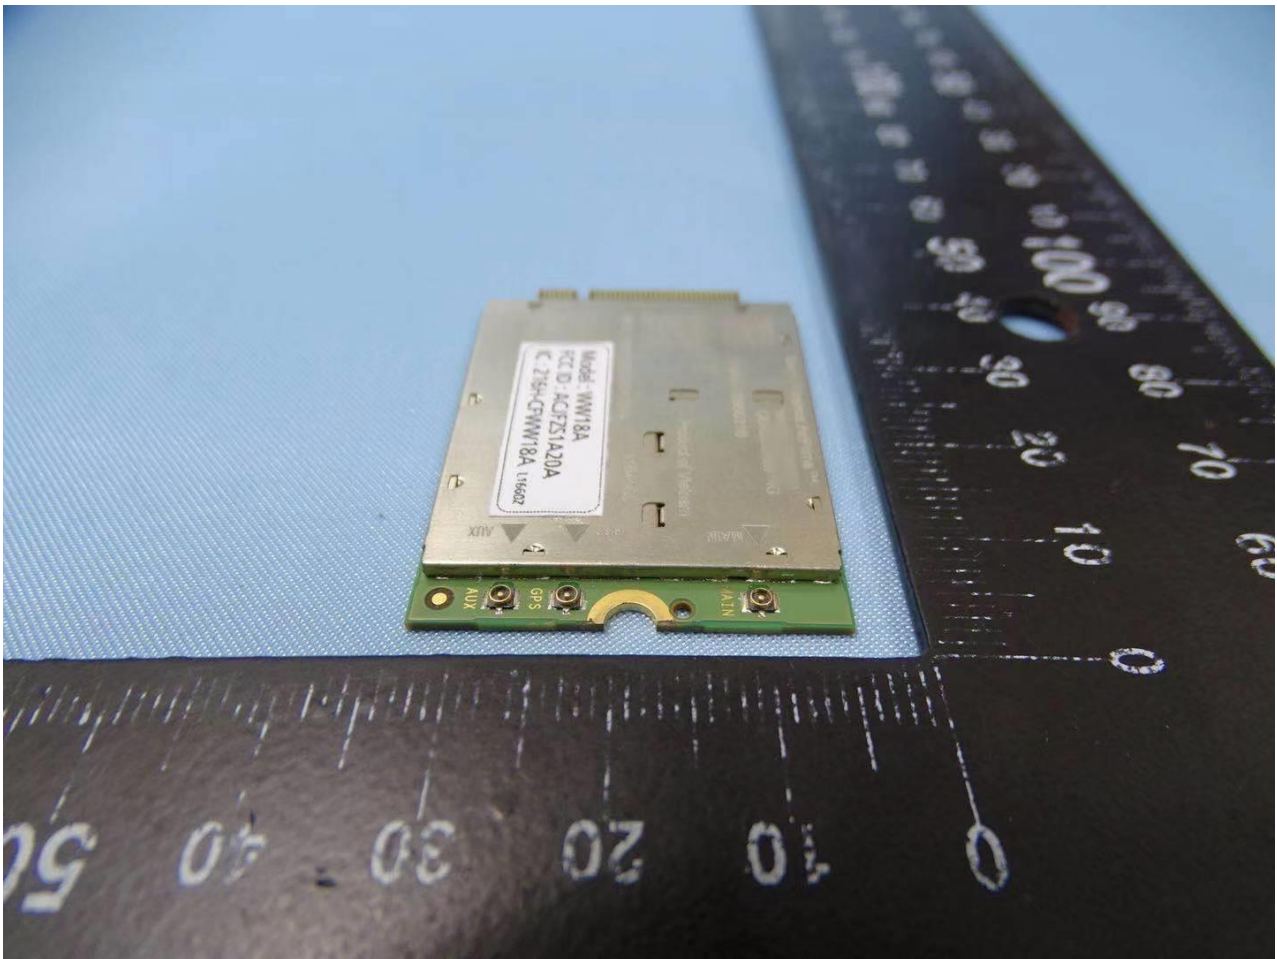

1. Photograph of the EUT

EUT: Radio module (Brand Name: Panasonic / Model Name: WW18A)

2. External Photograph of the Host

Host: Tablet Computer (Brand Name: Panasonic / Model Name: FZ-S1)

FZ-S1

FZ-S1 with Standard Battery

FZ-S1 with connector for Vehicle dock

FZ-S1 without connector

2nd USB

BCR Landscape

BCR Portrait

3. Photograph of Accessory for the Host

List of Accessory for Host (Tablet Computer):

| Specification of Accessory | | |
|----------------------------|------------|-------------|
| AC Adapter | Brand Name | Panasonic |
| | Model Name | FZ-AAE184EM |
| Standard Battery | Brand Name | Panasonic |
| | Model Name | FZ-VZSUT10U |
| Extend Battery | Brand Name | Panasonic |
| | Model Name | FZ-VZSUT11U |