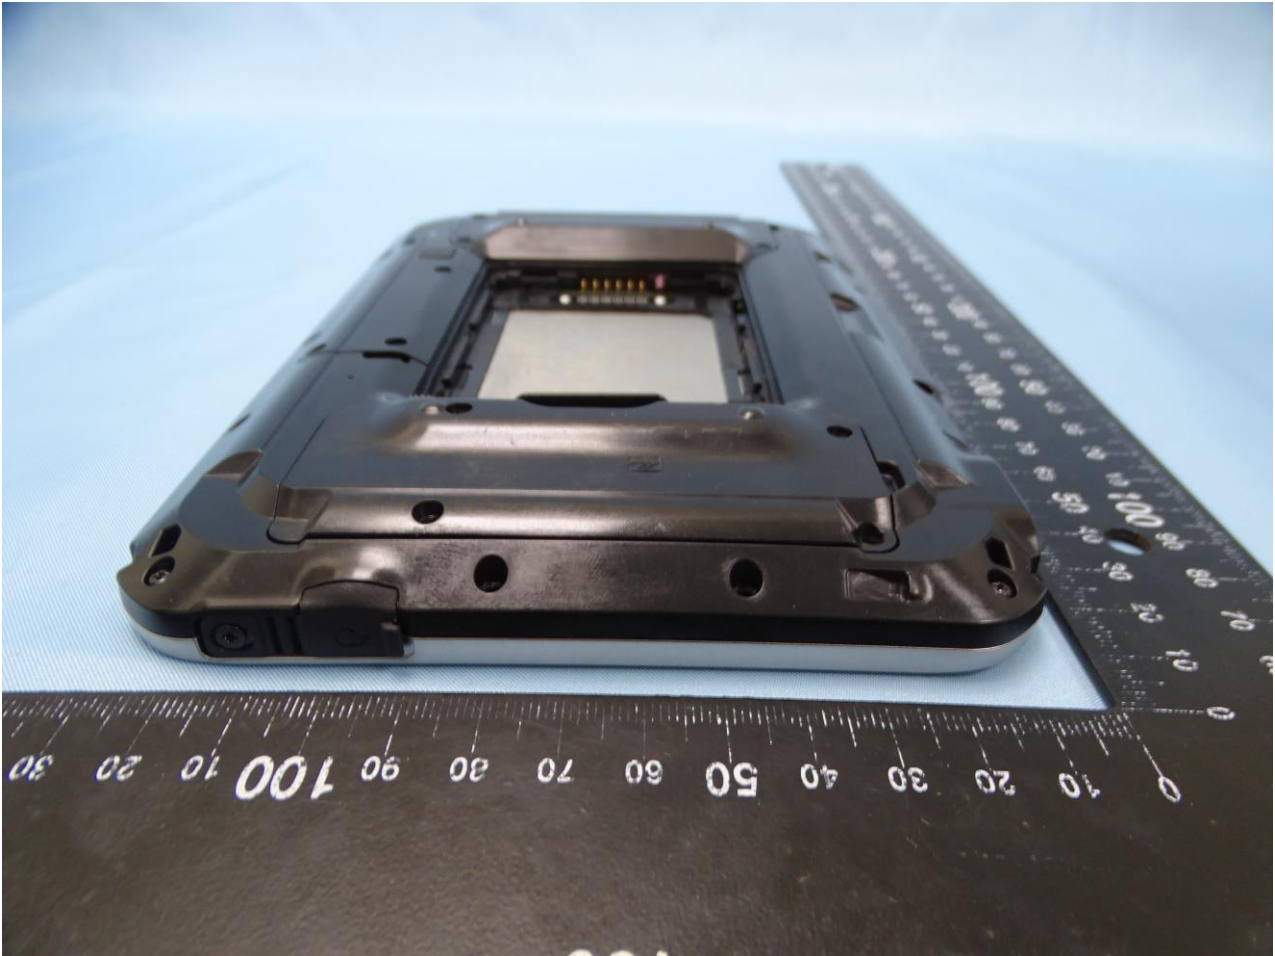

1. Photograph of the EUT

EUT: Radio module (Brand Name: Panasonic / Model Name: WW18A)

2. External Photograph of the Host

Host: Tablet Computer (Brand Name: Panasonic / Model Name: FZ-S1)

FZ-S1

FZ-S1 with Standard Battery

FZ-S1 with connector for Vehicle dock

FZ-S1 without connector

2nd USB

BCR Landscape

BCR Portrait

3. Photograph of Accessory for the Host

List of Accessory for Host (Tablet Computer):

| Specification of Accessory | | |
|----------------------------|------------|-------------|
| AC Adapter | Brand Name | Panasonic |
| | Model Name | FZ-AAE184EM |
| Standard Battery | Brand Name | Panasonic |
| | Model Name | FZ-VZSUT10U |
| Extend Battery | Brand Name | Panasonic |
| | Model Name | FZ-VZSUT11U |