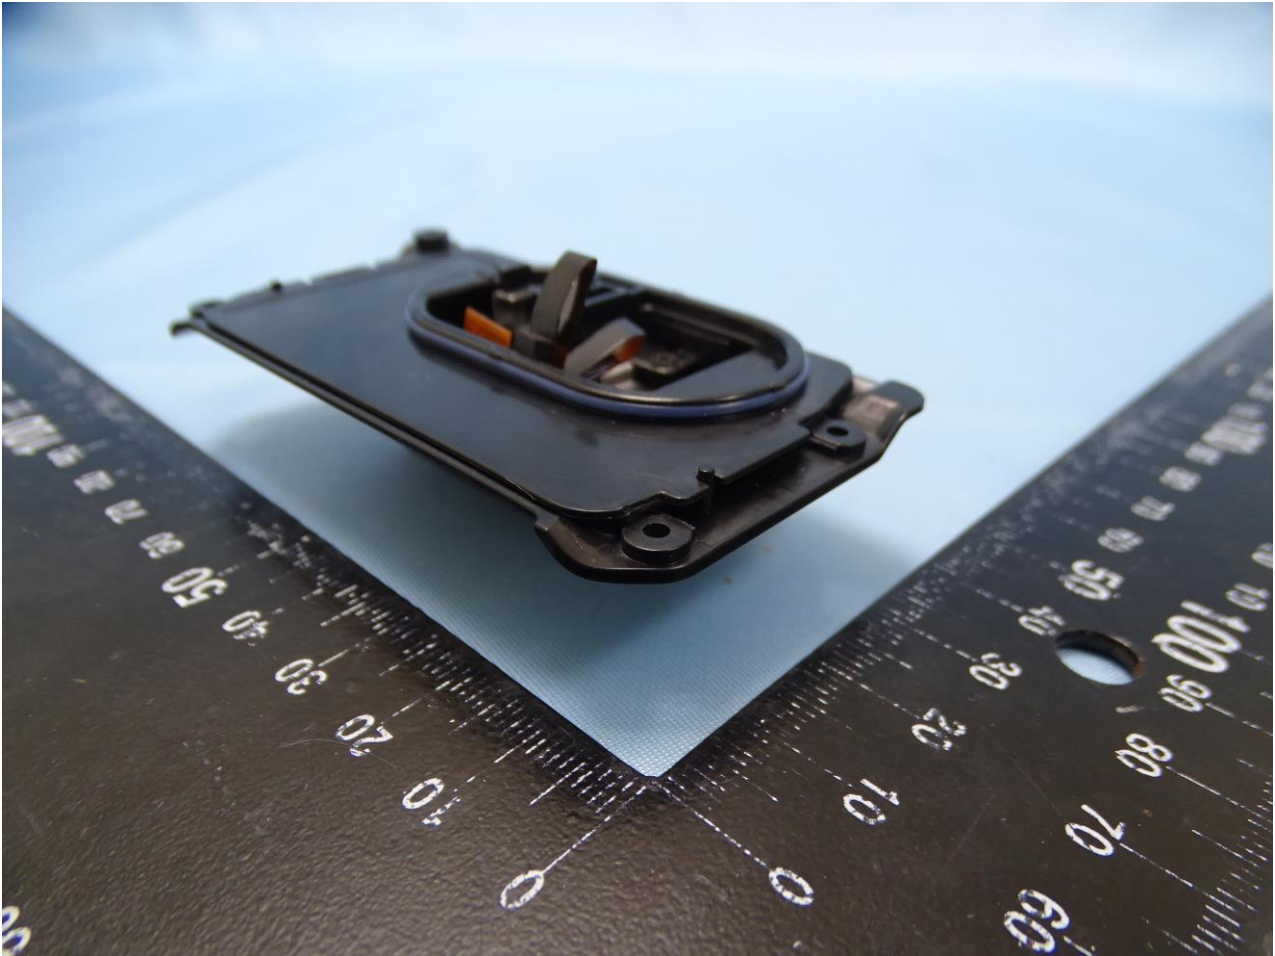

FZ-S1 with connector for Vehicle dock

FZ-S1 without connector

2nd USB

BCR Landscape

BCR Portrait

3. Photograph of Accessory for the Host

List of Accessory for Host (Tablet Computer):

| Specification of Accessory | | |
|----------------------------|------------|-------------|
| AC Adapter | Brand Name | Panasonic |
| | Model Name | FZ-AAE184EM |
| Standard Battery | Brand Name | Panasonic |
| | Model Name | FZ-VZSUT10U |
| Extend Battery | Brand Name | Panasonic |
| | Model Name | FZ-VZSUT11U |