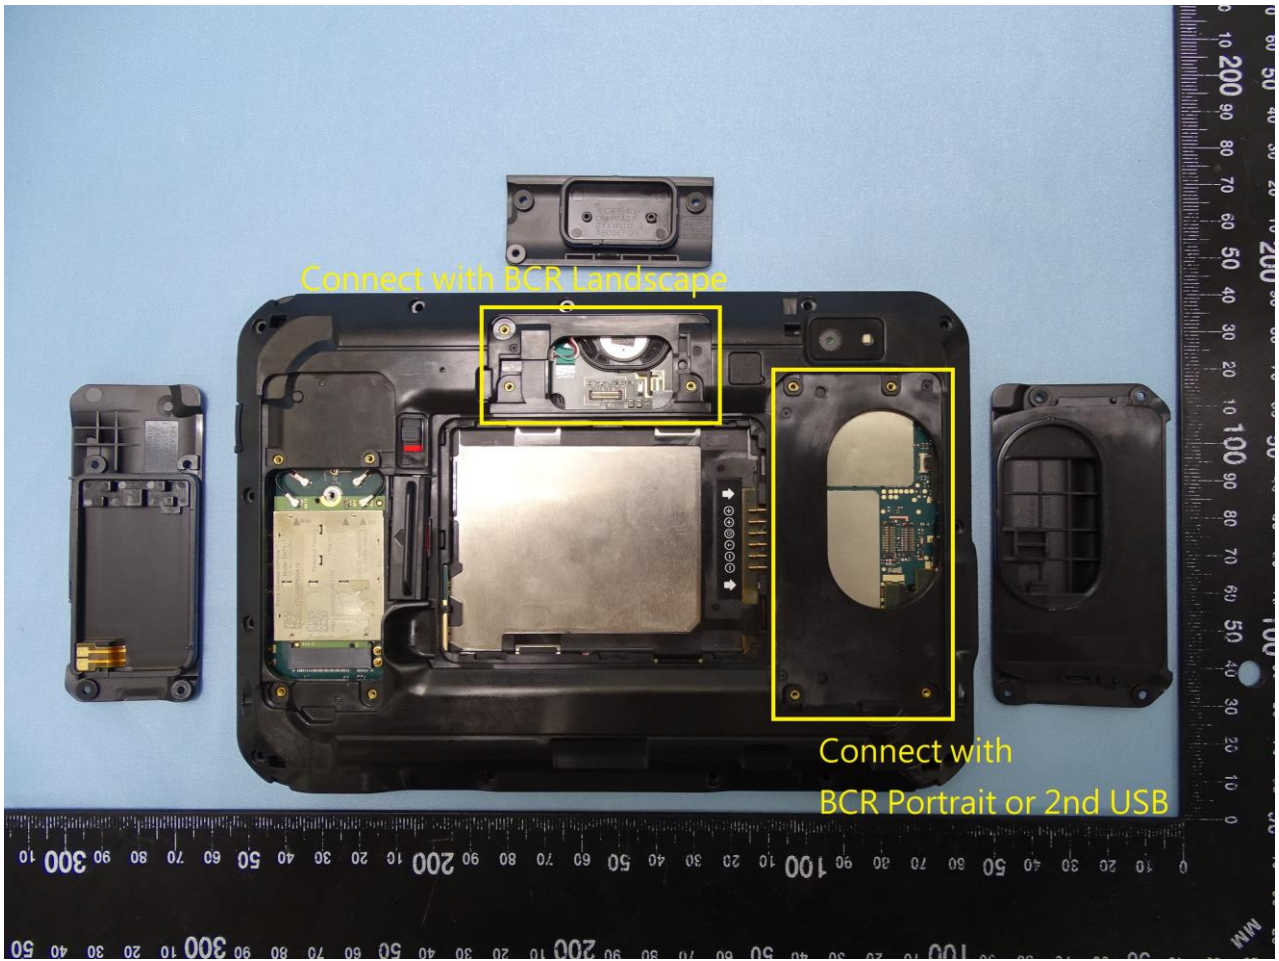

1. Photograph of the EUT

EUT: Radio module (Brand Name: Panasonic / Model Name: WW18A)

2. External Photograph of the Host

Host: Tablet Computer (Brand Name: Panasonic / Model Name: FZ-S1)

FZ-S1

FZ-S1 with Standard Battery

FZ-S1 with connector for Vehicle dock

FZ-S1 without connector

2nd USB

BCR Landscape

BCR Portrait

3. Photograph of Accessory for the Host

List of Accessory for Host (Tablet Computer):

| Specification of Accessory | | |
|----------------------------|------------|-------------|
| AC Adapter | Brand Name | Panasonic |
| | Model Name | FZ-AAE184EM |
| Standard Battery | Brand Name | Panasonic |
| | Model Name | FZ-VZSUT10U |
| Extend Battery | Brand Name | Panasonic |
| | Model Name | FZ-VZSUT11U |

Remark: For accessories equipped with this EUT, please refer to the following photos.

AC Adapter

Standard Battery

Extend Battery