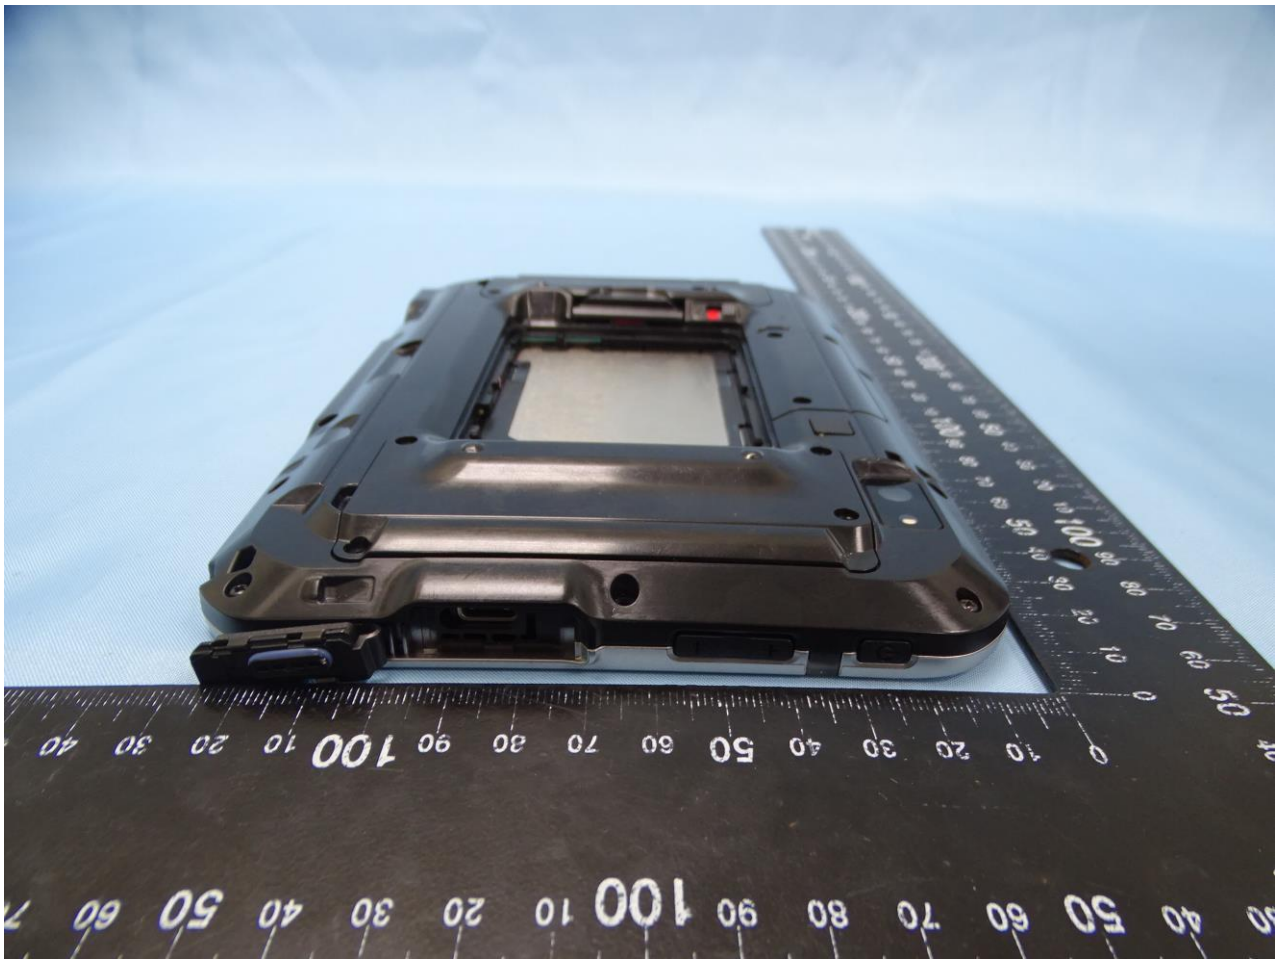

1. Photograph of the EUT

EUT: Radio module (Brand Name: Panasonic / Model Name: WW18A)

2. External Photograph of the Host

Host: Tablet Computer (Brand Name: Panasonic / Model Name: FZ-S1)

FZ-S1

FZ-S1 with Standard Battery

FZ-S1 with connector for Vehicle dock

FZ-S1 without connector

2nd USB

BCR Landscape

BCR Portrait

3. Photograph of Accessory for the Host

List of Accessory for Host (Tablet Computer):

| Specification of Accessory | | |
|----------------------------|------------|-------------|
| AC Adapter | Brand Name | Panasonic |
| | Model Name | FZ-AAE184EM |
| Standard Battery | Brand Name | Panasonic |
| | Model Name | FZ-VZSUT10U |
| Extend Battery | Brand Name | Panasonic |
| | Model Name | FZ-VZSUT11U |