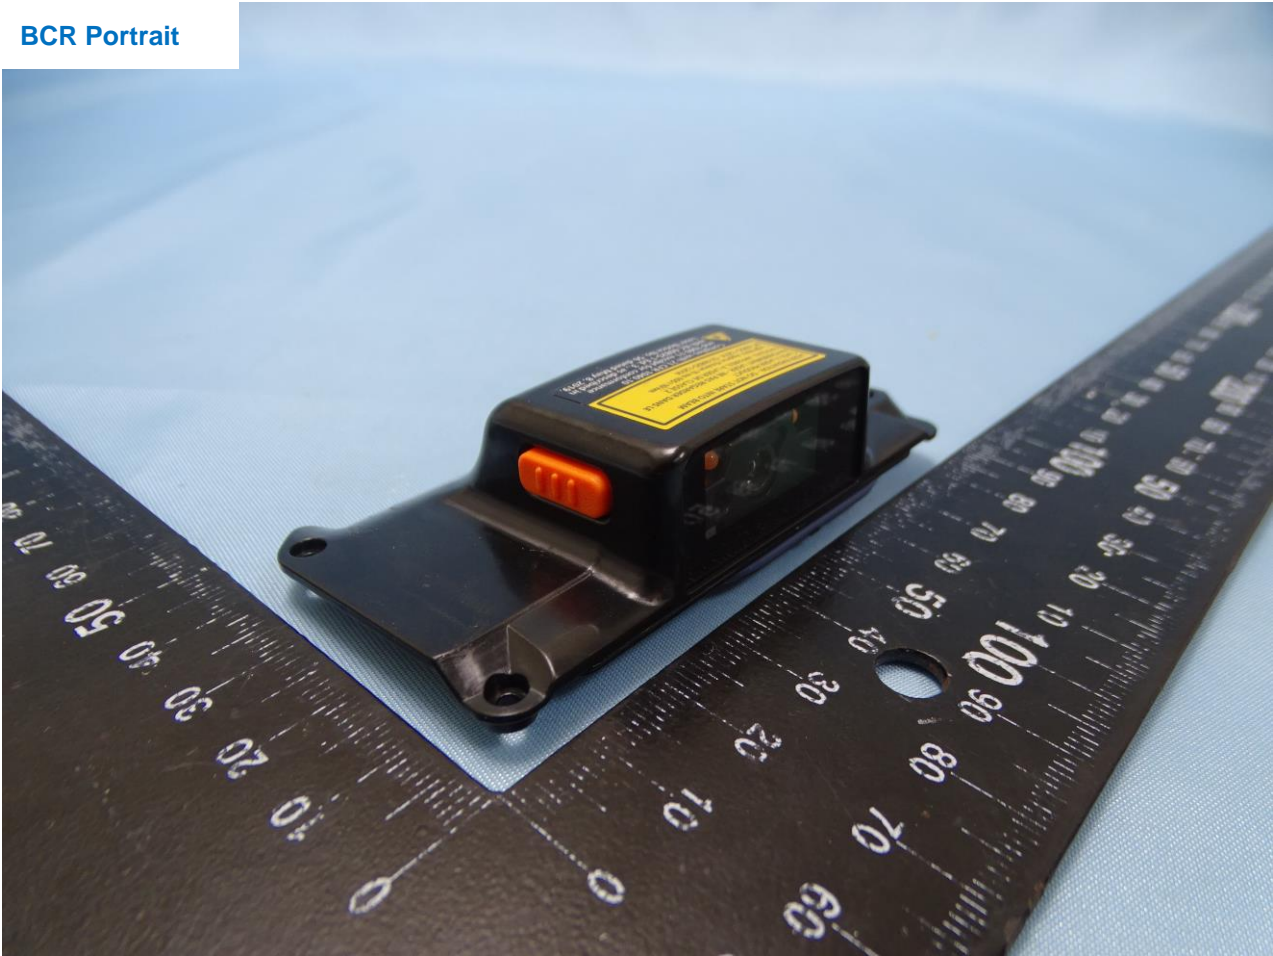

FZ-S1 with connector for Vehicle dock

FZ-S1 without connector

2nd USB

BCR Landscape

BCR Portrait

3. Photograph of Accessory for the Host

List of Accessory for Host (Tablet Computer):

| Specification of Accessory | | |
|----------------------------|------------|-------------|
| AC Adapter | Brand Name | Panasonic |
| | Model Name | FZ-AAE184EM |
| Standard Battery | Brand Name | Panasonic |
| | Model Name | FZ-VZSUT10U |
| Extend Battery | Brand Name | Panasonic |
| | Model Name | FZ-VZSUT11U |