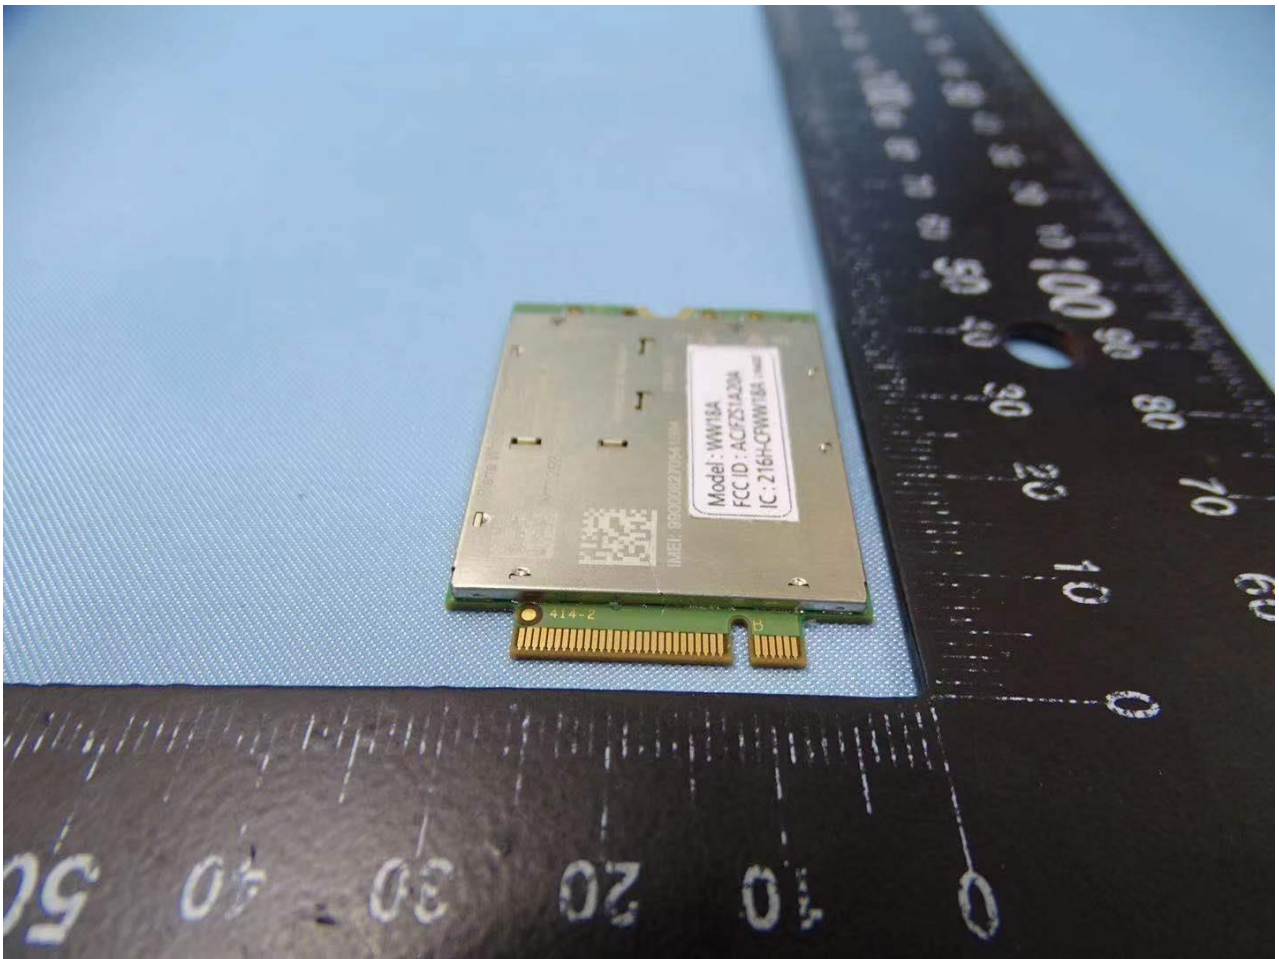

1. Photograph of the EUT

EUT: Radio module (Brand Name: Panasonic / Model Name: WW18A)

2. External Photograph of the Host

Host: Tablet Computer (Brand Name: Panasonic / Model Name: FZ-S1)

FZ-S1

FZ-S1 with Standard Battery

FZ-S1 with connector for Vehicle dock

FZ-S1 without connector

2nd USB

BCR Landscape

BCR Portrait

3. Photograph of Accessory for the Host

List of Accessory for Host (Tablet Computer):

| Specification of Accessory | | |
|----------------------------|------------|-------------|
| AC Adapter | Brand Name | Panasonic |
| | Model Name | FZ-AAE184EM |
| Standard Battery | Brand Name | Panasonic |
| | Model Name | FZ-VZSUT10U |
| Extend Battery | Brand Name | Panasonic |
| | Model Name | FZ-VZSUT11U |