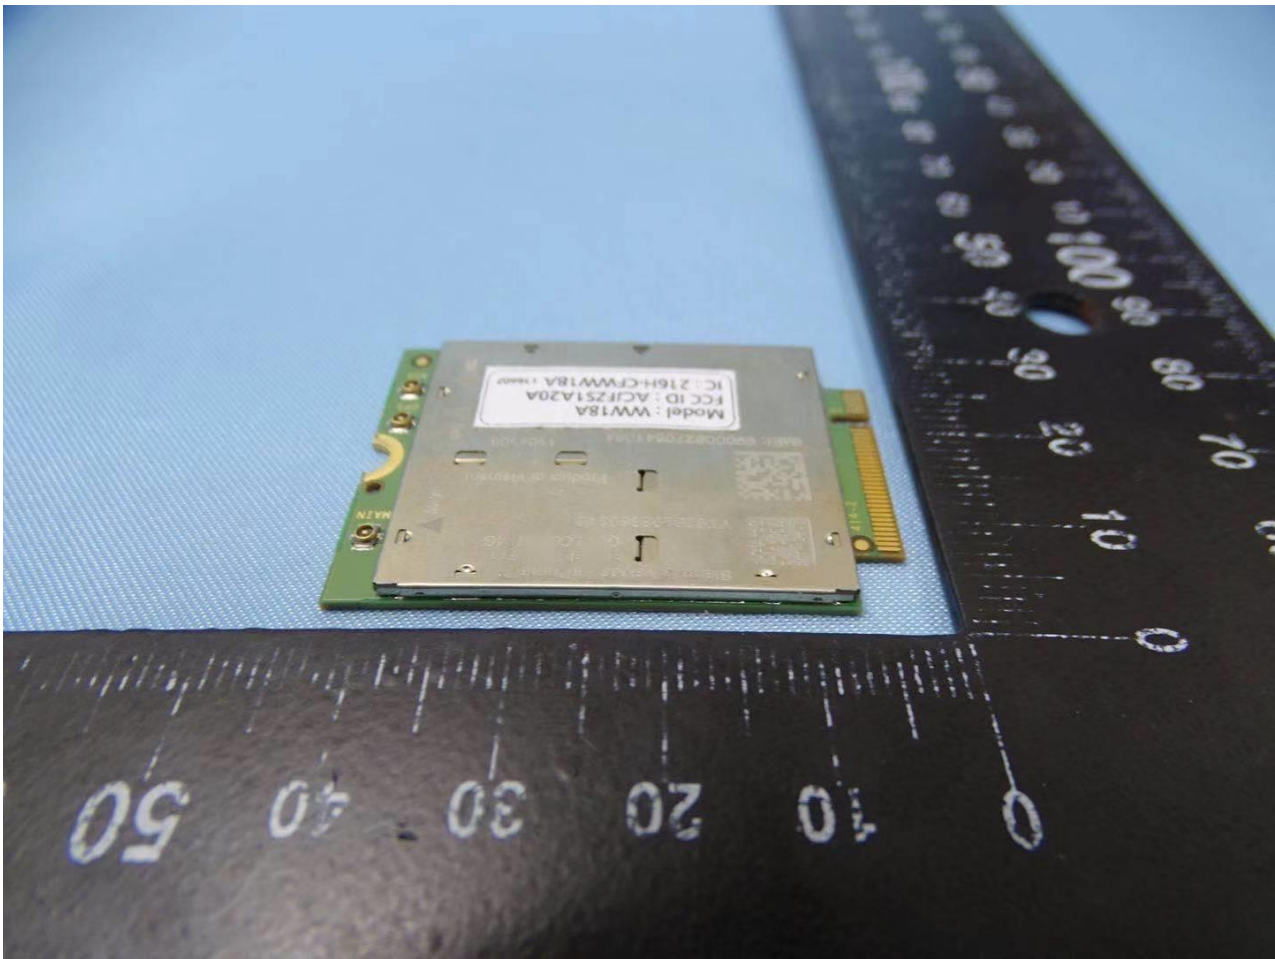

1. Photograph of the EUT

EUT: Radio module (Brand Name: Panasonic / Model Name: WW18A)

2. External Photograph of the Host

Host: Tablet Computer (Brand Name: Panasonic / Model Name: FZ-S1)

FZ-S1

FZ-S1 with Standard Battery

FZ-S1 with connector for Vehicle dock

FZ-S1 without connector

2nd USB

BCR Landscape

BCR Portrait

3. Photograph of Accessory for the Host

List of Accessory for Host (Tablet Computer):

| Specification of Accessory | | |
|----------------------------|------------|-------------|
| AC Adapter | Brand Name | Panasonic |
| | Model Name | FZ-AAE184EM |
| Standard Battery | Brand Name | Panasonic |
| | Model Name | FZ-VZSUT10U |
| Extend Battery | Brand Name | Panasonic |
| | Model Name | FZ-VZSUT11U |