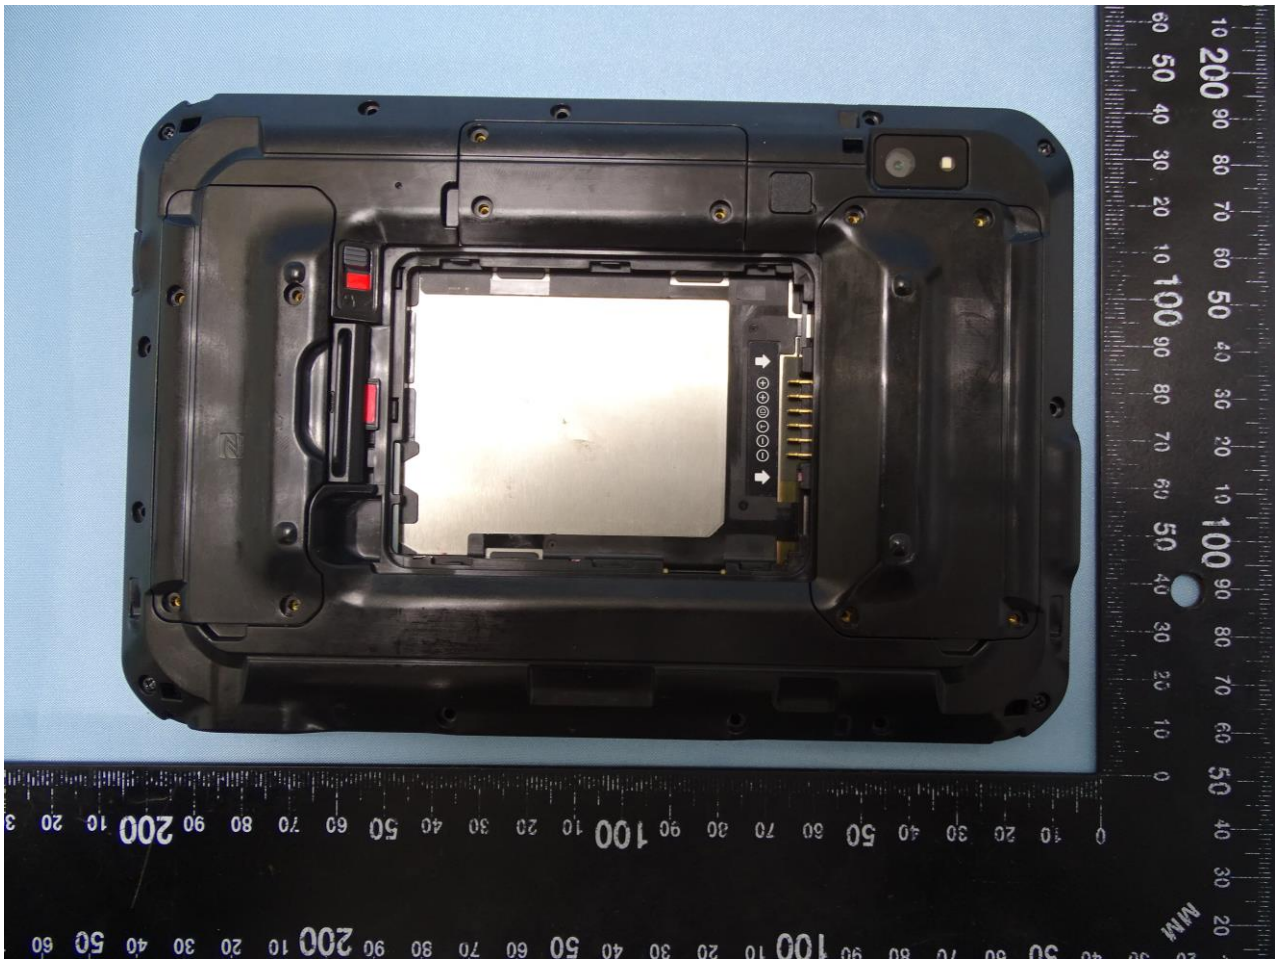

1. Photograph of the EUT

EUT: Radio module (Brand Name: Panasonic / Model Name: WW18A)

2. External Photograph of the Host

Host: Tablet Computer (Brand Name: Panasonic / Model Name: FZ-S1)

FZ-S1

FZ-S1 with Standard Battery

FZ-S1 with connector for Vehicle dock

FZ-S1 without connector

2nd USB

BCR Landscape

BCR Portrait

3. Photograph of Accessory for the Host

List of Accessory for Host (Tablet Computer):

| Specification of Accessory | | |
|----------------------------|------------|-------------|
| AC Adapter | Brand Name | Panasonic |
| | Model Name | FZ-AAE184EM |
| Standard Battery | Brand Name | Panasonic |
| | Model Name | FZ-VZSUT10U |
| Extend Battery | Brand Name | Panasonic |
| | Model Name | FZ-VZSUT11U |