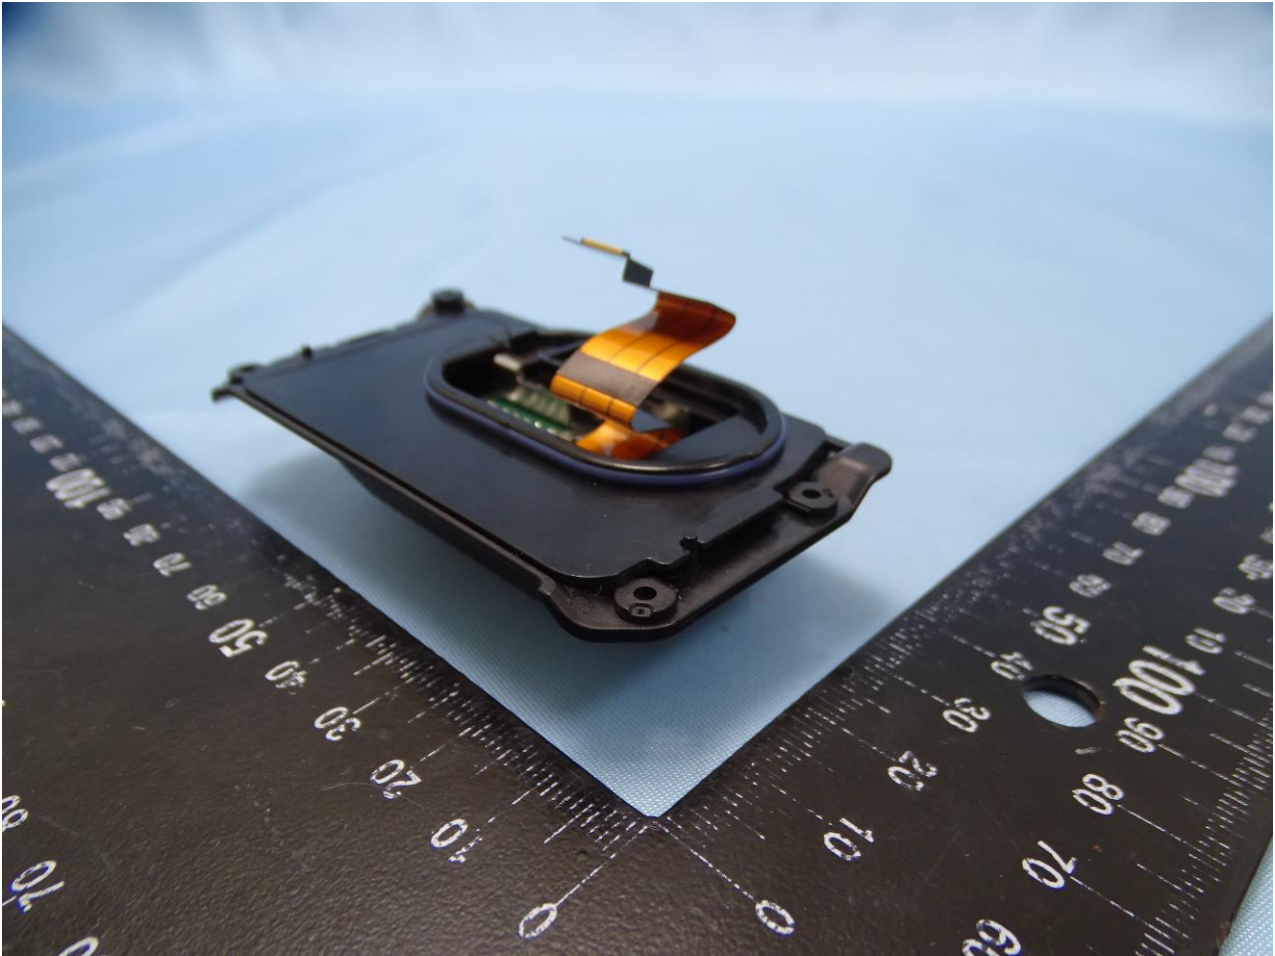

FZ-S1 with connector for Vehicle dock

FZ-S1 without connector

2nd USB

BCR Landscape

BCR Portrait

3. Photograph of Accessory for the Host

List of Accessory for Host (Tablet Computer):

| Specification of Accessory | | |
|----------------------------|------------|-------------|
| AC Adapter | Brand Name | Panasonic |
| | Model Name | FZ-AAE184EM |
| Standard Battery | Brand Name | Panasonic |
| | Model Name | FZ-VZSUT10U |
| Extend Battery | Brand Name | Panasonic |
| | Model Name | FZ-VZSUT11U |