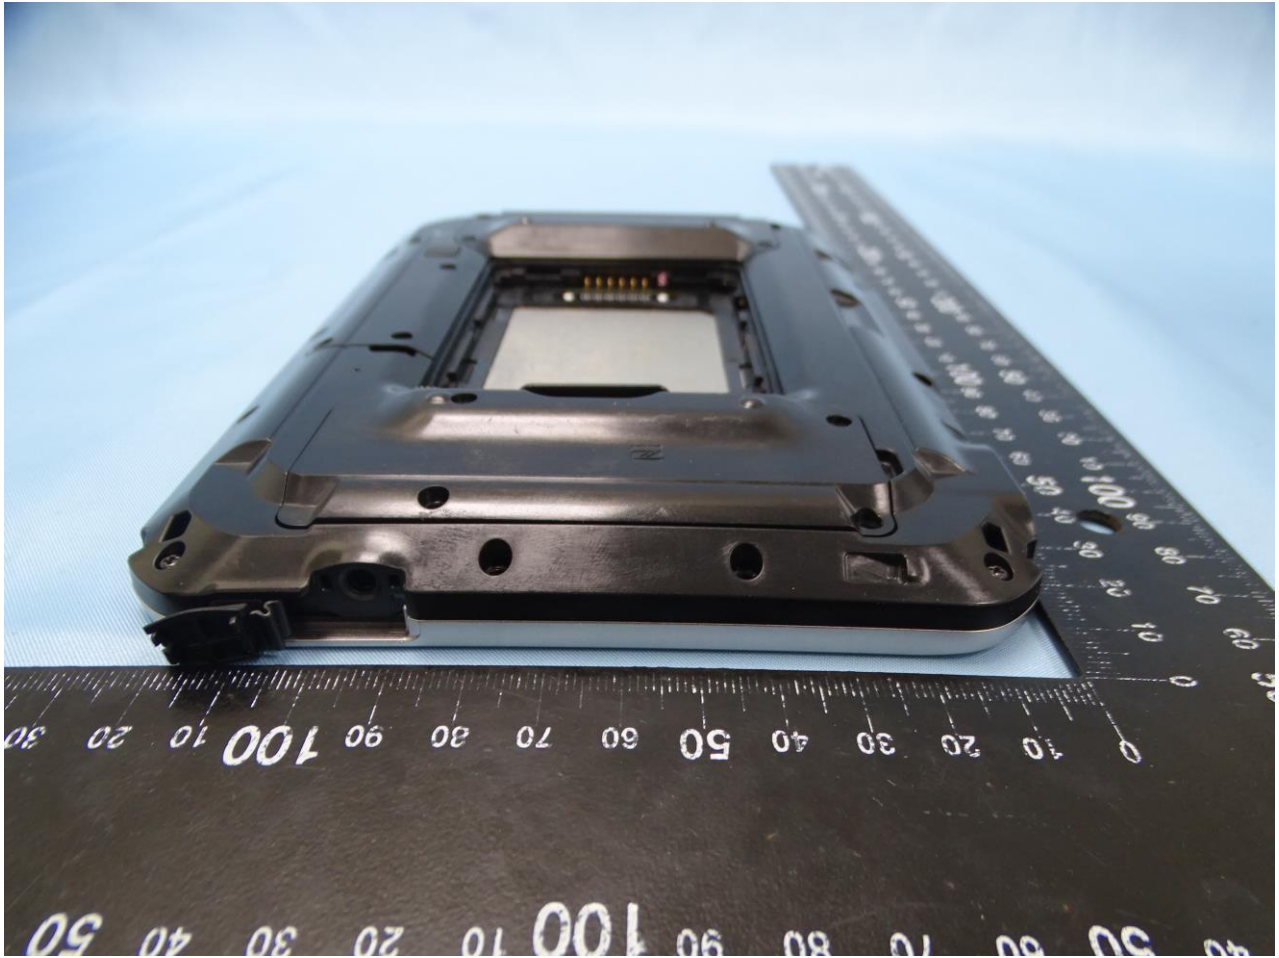

1. Photograph of the EUT

EUT: Radio module (Brand Name: Panasonic / Model Name: WW18A)

2. External Photograph of the Host

Host: Tablet Computer (Brand Name: Panasonic / Model Name: FZ-S1)

FZ-S1

FZ-S1 with Standard Battery

FZ-S1 with connector for Vehicle dock

FZ-S1 without connector

2nd USB

BCR Landscape

BCR Portrait

3. Photograph of Accessory for the Host

List of Accessory for Host (Tablet Computer):

| Specification of Accessory | | |
|----------------------------|------------|-------------|
| AC Adapter | Brand Name | Panasonic |
| | Model Name | FZ-AAE184EM |
| Standard Battery | Brand Name | Panasonic |
| | Model Name | FZ-VZSUT10U |
| Extend Battery | Brand Name | Panasonic |
| | Model Name | FZ-VZSUT11U |