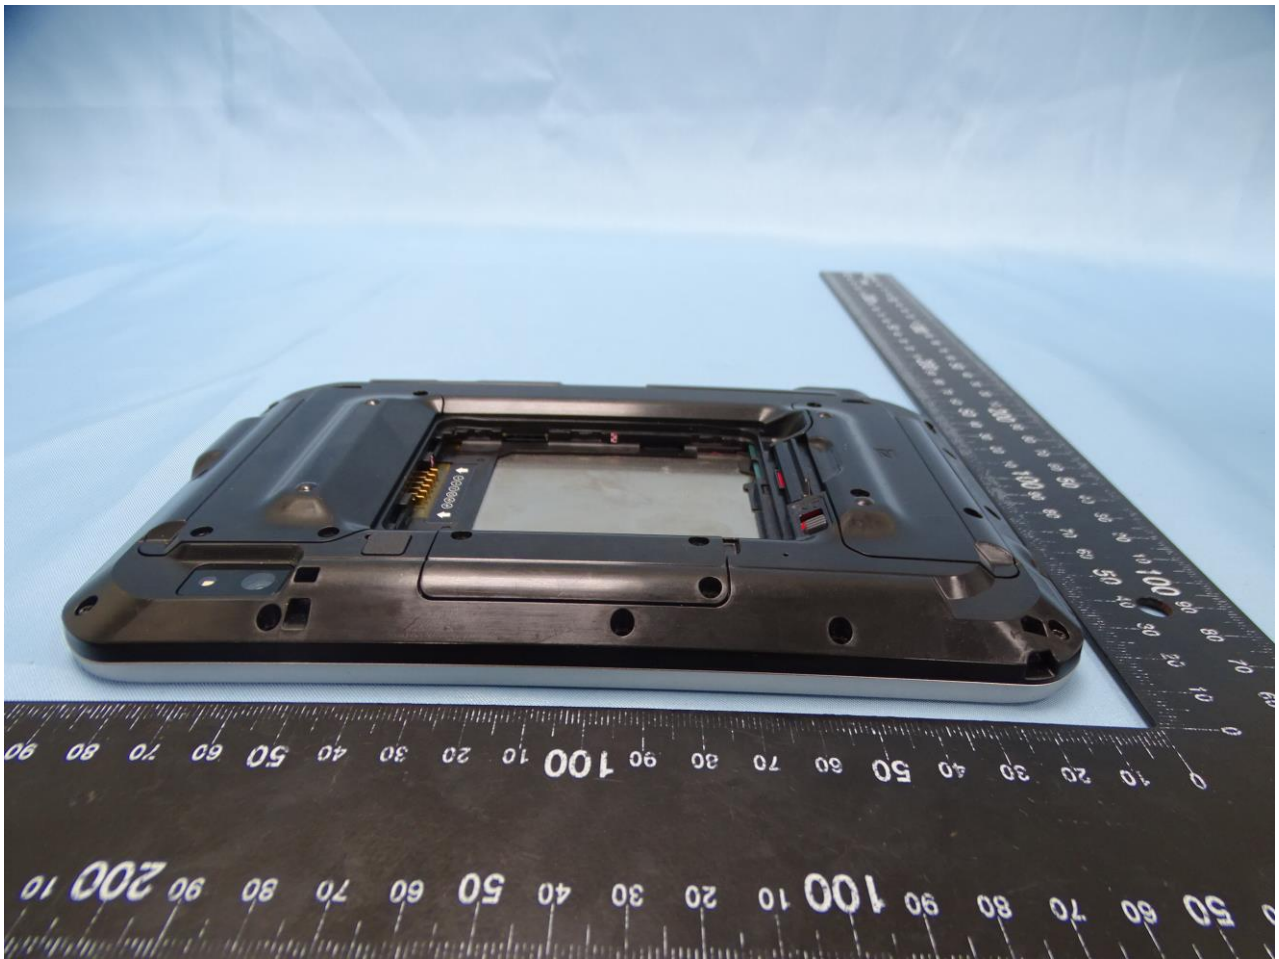

1. Photograph of the EUT

EUT: Radio module (Brand Name: Panasonic / Model Name: WW18A)

2. External Photograph of the Host

Host: Tablet Computer (Brand Name: Panasonic / Model Name: FZ-S1)

FZ-S1

FZ-S1 with Standard Battery

FZ-S1 with connector for Vehicle dock

FZ-S1 without connector

2nd USB

BCR Landscape

BCR Portrait

3. Photograph of Accessory for the Host

List of Accessory for Host (Tablet Computer):

| Specification of Accessory | | |
|----------------------------|------------|-------------|
| AC Adapter | Brand Name | Panasonic |
| | Model Name | FZ-AAE184EM |
| Standard Battery | Brand Name | Panasonic |
| | Model Name | FZ-VZSUT10U |
| Extend Battery | Brand Name | Panasonic |
| | Model Name | FZ-VZSUT11U |