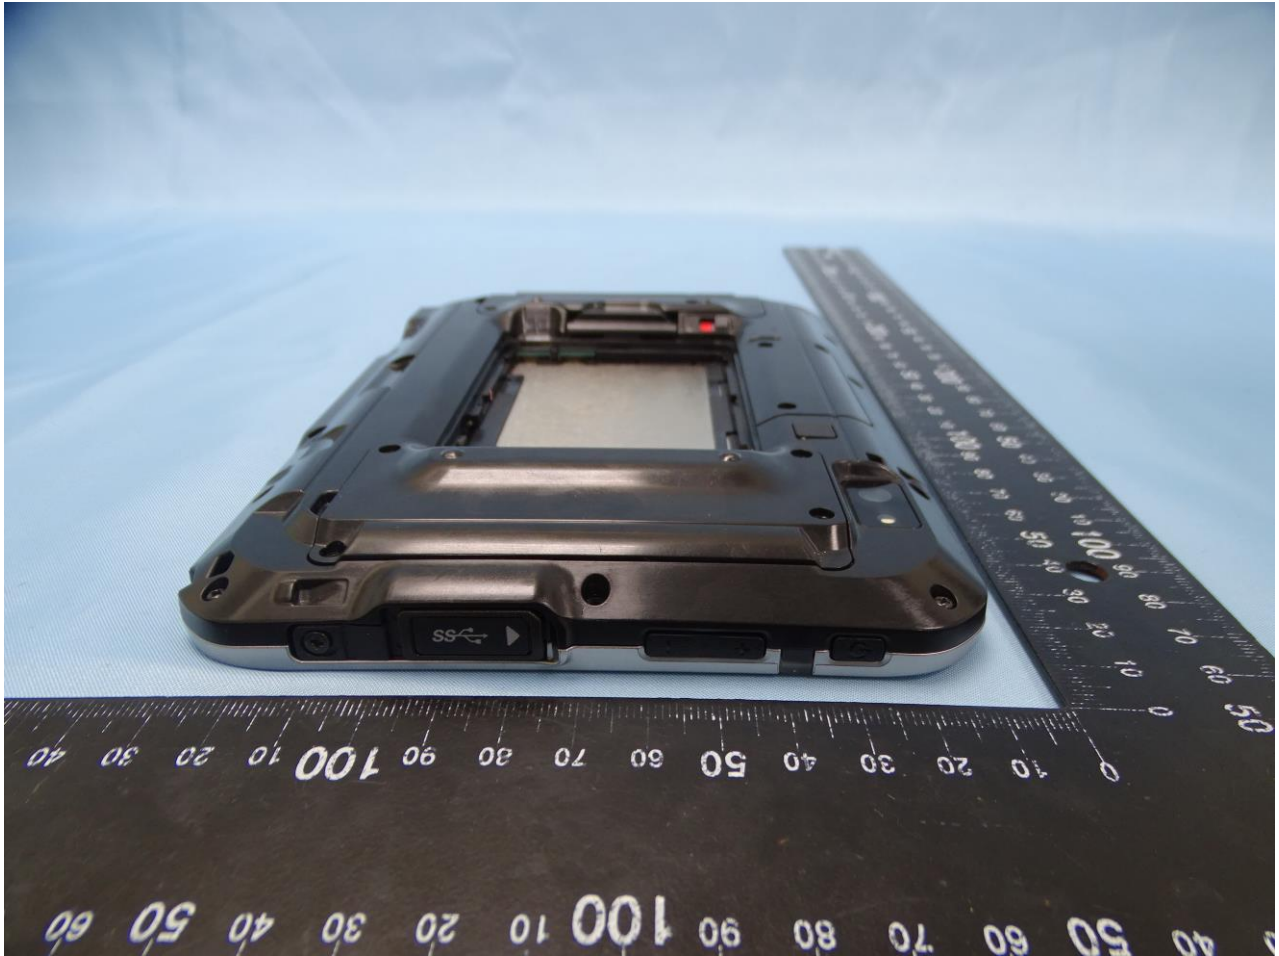

1. Photograph of the EUT

EUT: Radio module (Brand Name: Panasonic / Model Name: WW18A)

2. External Photograph of the Host

Host: Tablet Computer (Brand Name: Panasonic / Model Name: FZ-S1)

FZ-S1

FZ-S1 with Standard Battery

FZ-S1 with connector for Vehicle dock

FZ-S1 without connector

2nd USB

BCR Landscape

BCR Portrait

3. Photograph of Accessory for the Host

List of Accessory for Host (Tablet Computer):

| Specification of Accessory | | |
|----------------------------|------------|-------------|
| AC Adapter | Brand Name | Panasonic |
| | Model Name | FZ-AAE184EM |
| Standard Battery | Brand Name | Panasonic |
| | Model Name | FZ-VZSUT10U |
| Extend Battery | Brand Name | Panasonic |
| | Model Name | FZ-VZSUT11U |