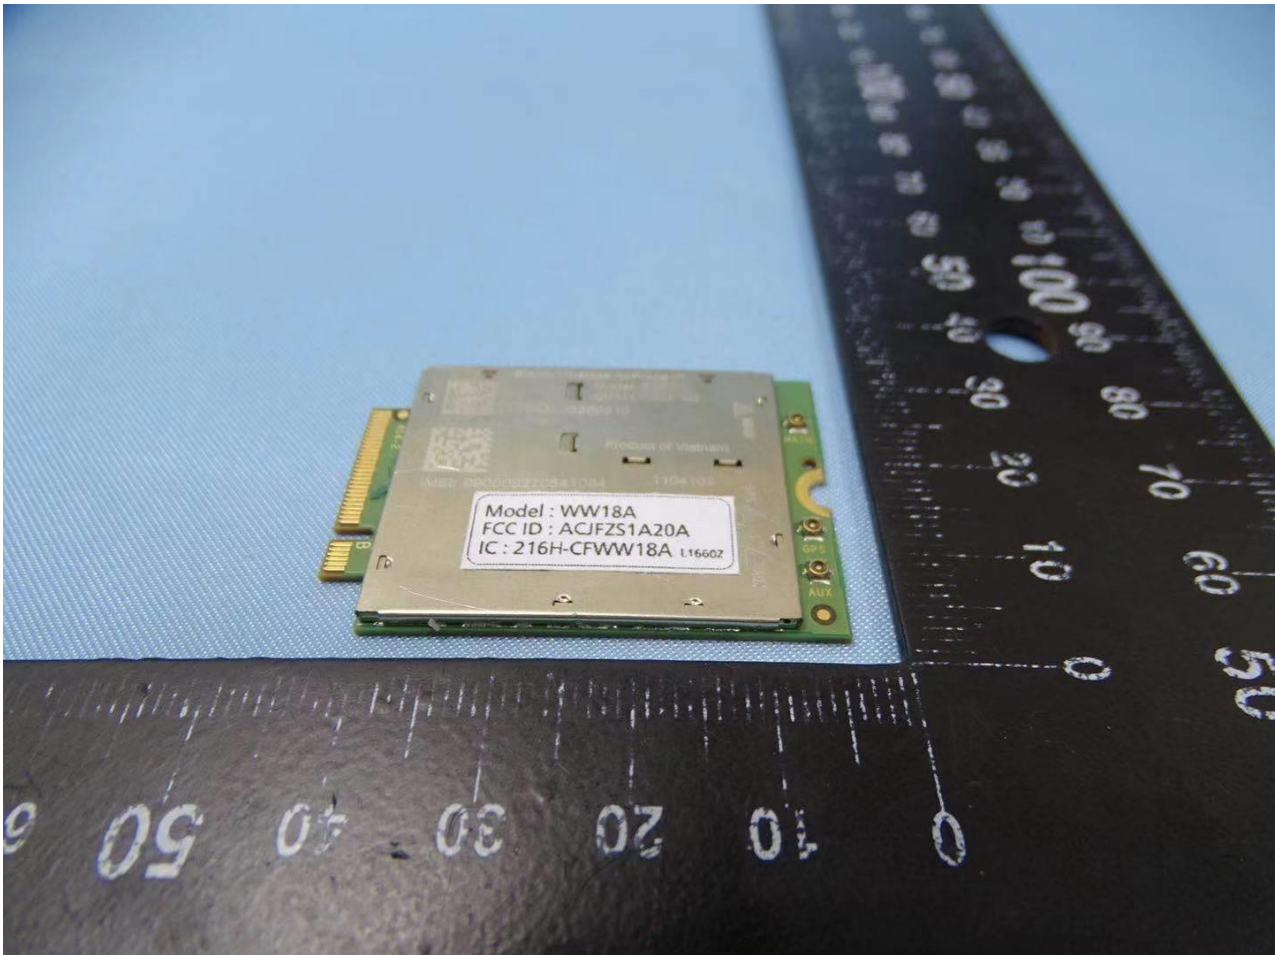

1. Photograph of the EUT

EUT: Radio module (Brand Name: Panasonic / Model Name: WW18A)

2. External Photograph of the Host

Host: Tablet Computer (Brand Name: Panasonic / Model Name: FZ-S1)

FZ-S1

FZ-S1 with Standard Battery

FZ-S1 with connector for Vehicle dock

FZ-S1 without connector

2nd USB

BCR Landscape

BCR Portrait

3. Photograph of Accessory for the Host

List of Accessory for Host (Tablet Computer):

| Specification of Accessory | | |
|----------------------------|------------|-------------|
| AC Adapter | Brand Name | Panasonic |
| | Model Name | FZ-AAE184EM |
| Standard Battery | Brand Name | Panasonic |
| | Model Name | FZ-VZSUT10U |
| Extend Battery | Brand Name | Panasonic |
| | Model Name | FZ-VZSUT11U |