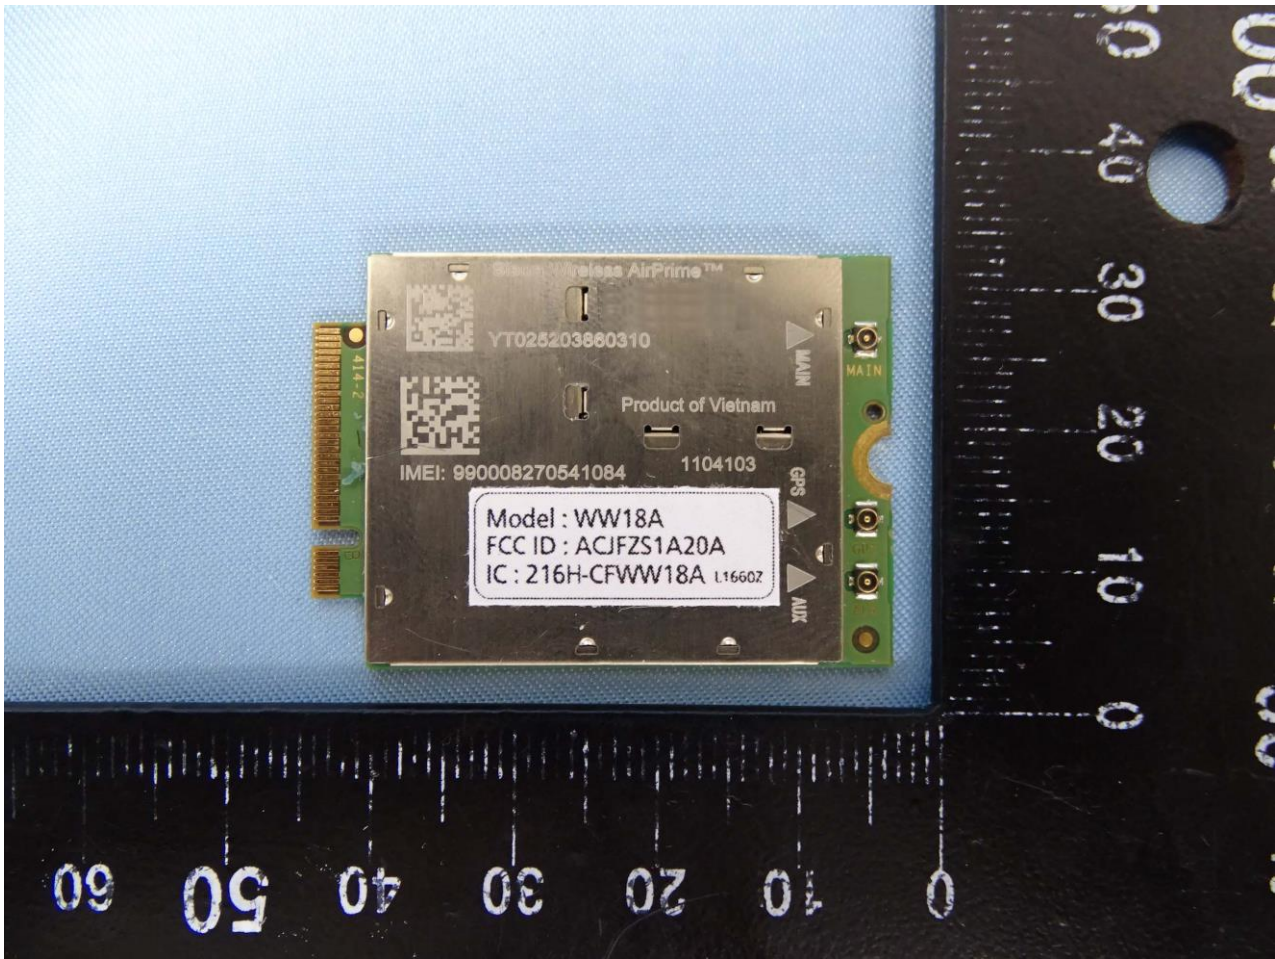

1. Photograph of the EUT

EUT: Radio module (Brand Name: Panasonic / Model Name: WW18A)

2. External Photograph of the Host

Host: Tablet Computer (Brand Name: Panasonic / Model Name: FZ-S1)

FZ-S1

FZ-S1 with Standard Battery

FZ-S1 with connector for Vehicle dock

FZ-S1 without connector

2nd USB

BCR Landscape

BCR Portrait

3. Photograph of Accessory for the Host

List of Accessory for Host (Tablet Computer):

| Specification of Accessory | | |
|----------------------------|------------|-------------|
| AC Adapter | Brand Name | Panasonic |
| | Model Name | FZ-AAE184EM |
| Standard Battery | Brand Name | Panasonic |
| | Model Name | FZ-VZSUT10U |
| Extend Battery | Brand Name | Panasonic |
| | Model Name | FZ-VZSUT11U |