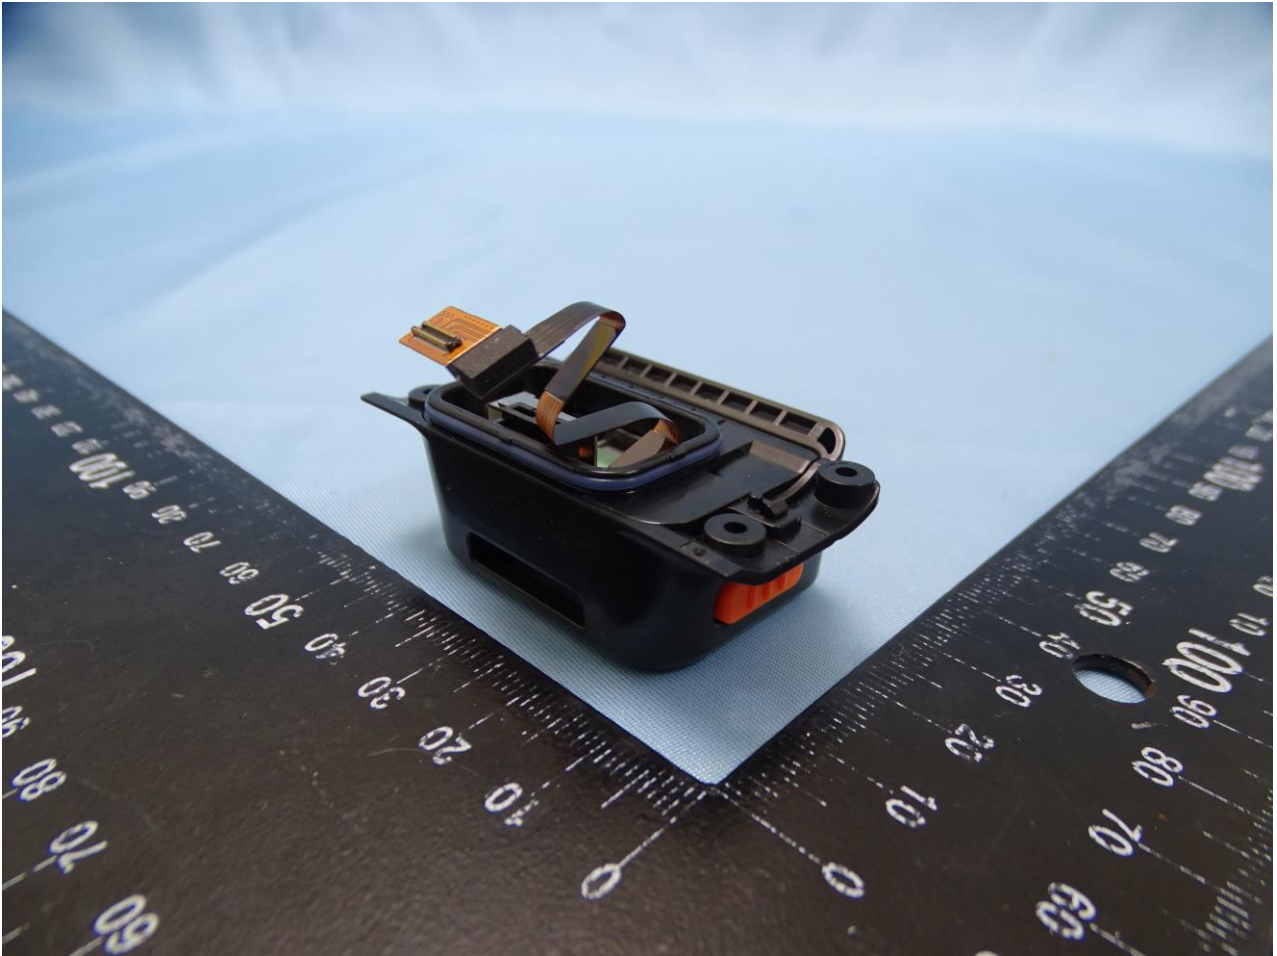

1. Photograph of the EUT

EUT: Radio module (Brand Name: Panasonic / Model Name: WW18A)

2. External Photograph of the Host

Host: Tablet Computer (Brand Name: Panasonic / Model Name: FZ-S1)

FZ-S1

FZ-S1 with Standard Battery

FZ-S1 with connector for Vehicle dock

FZ-S1 without connector

2nd USB

BCR Landscape

BCR Portrait

3. Photograph of Accessory for the Host

List of Accessory for Host (Tablet Computer):

| Specification of Accessory | | |
|----------------------------|------------|-------------|
| AC Adapter | Brand Name | Panasonic |
| | Model Name | FZ-AAE184EM |
| Standard Battery | Brand Name | Panasonic |
| | Model Name | FZ-VZSUT10U |
| Extend Battery | Brand Name | Panasonic |
| | Model Name | FZ-VZSUT11U |