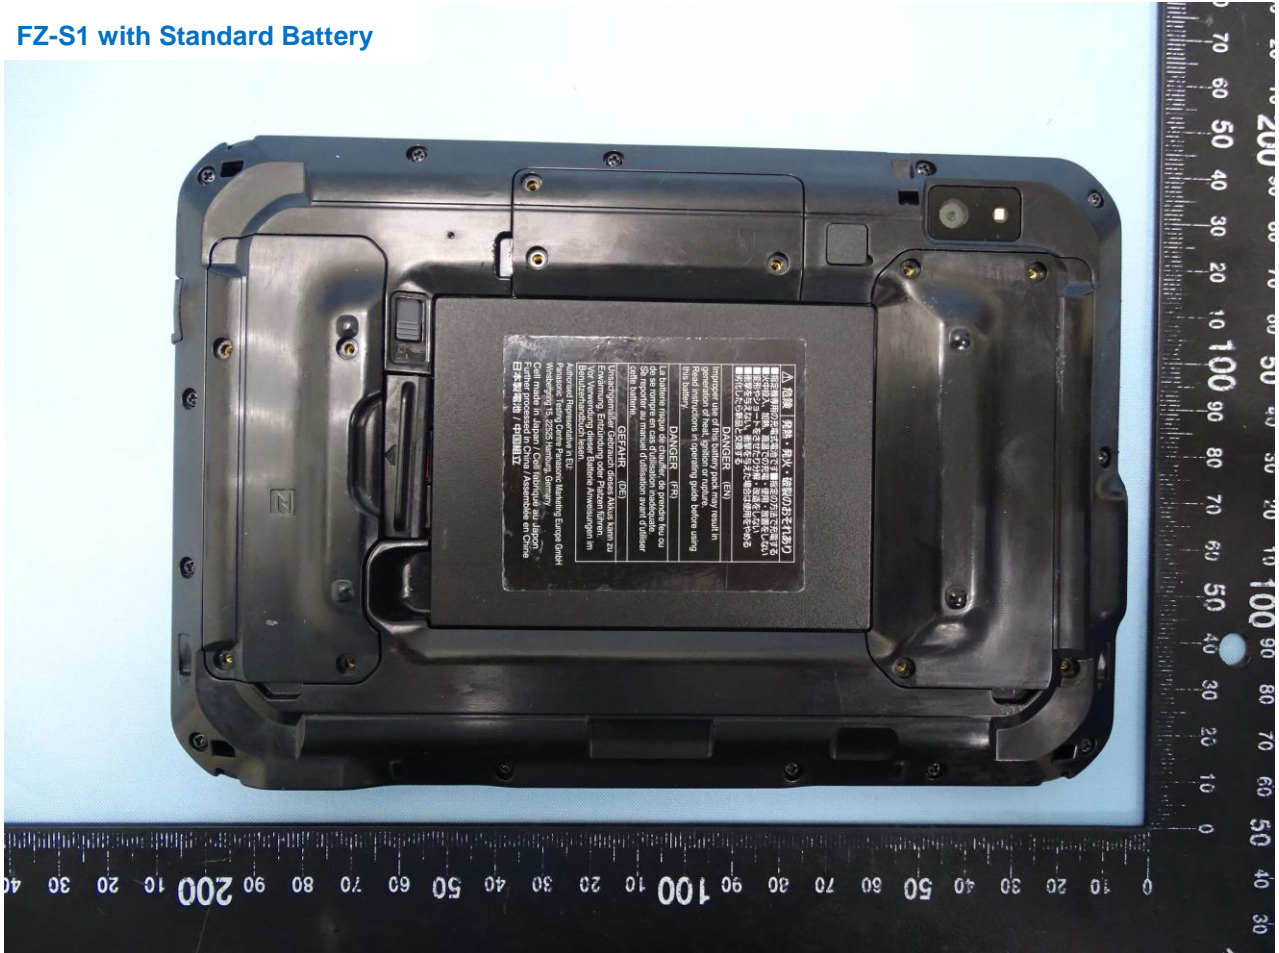

1. External Photograph of EUT

Brand Name: Panasonic / Model Name: FZ-S1

FZ-S1

Brand Name: Panasonic / Model Name: FZ-S1

FZ-S1 with Standard Battery

Brand Name: Panasonic / Model Name: FZ-S1

FZ-S1 with Large Battery