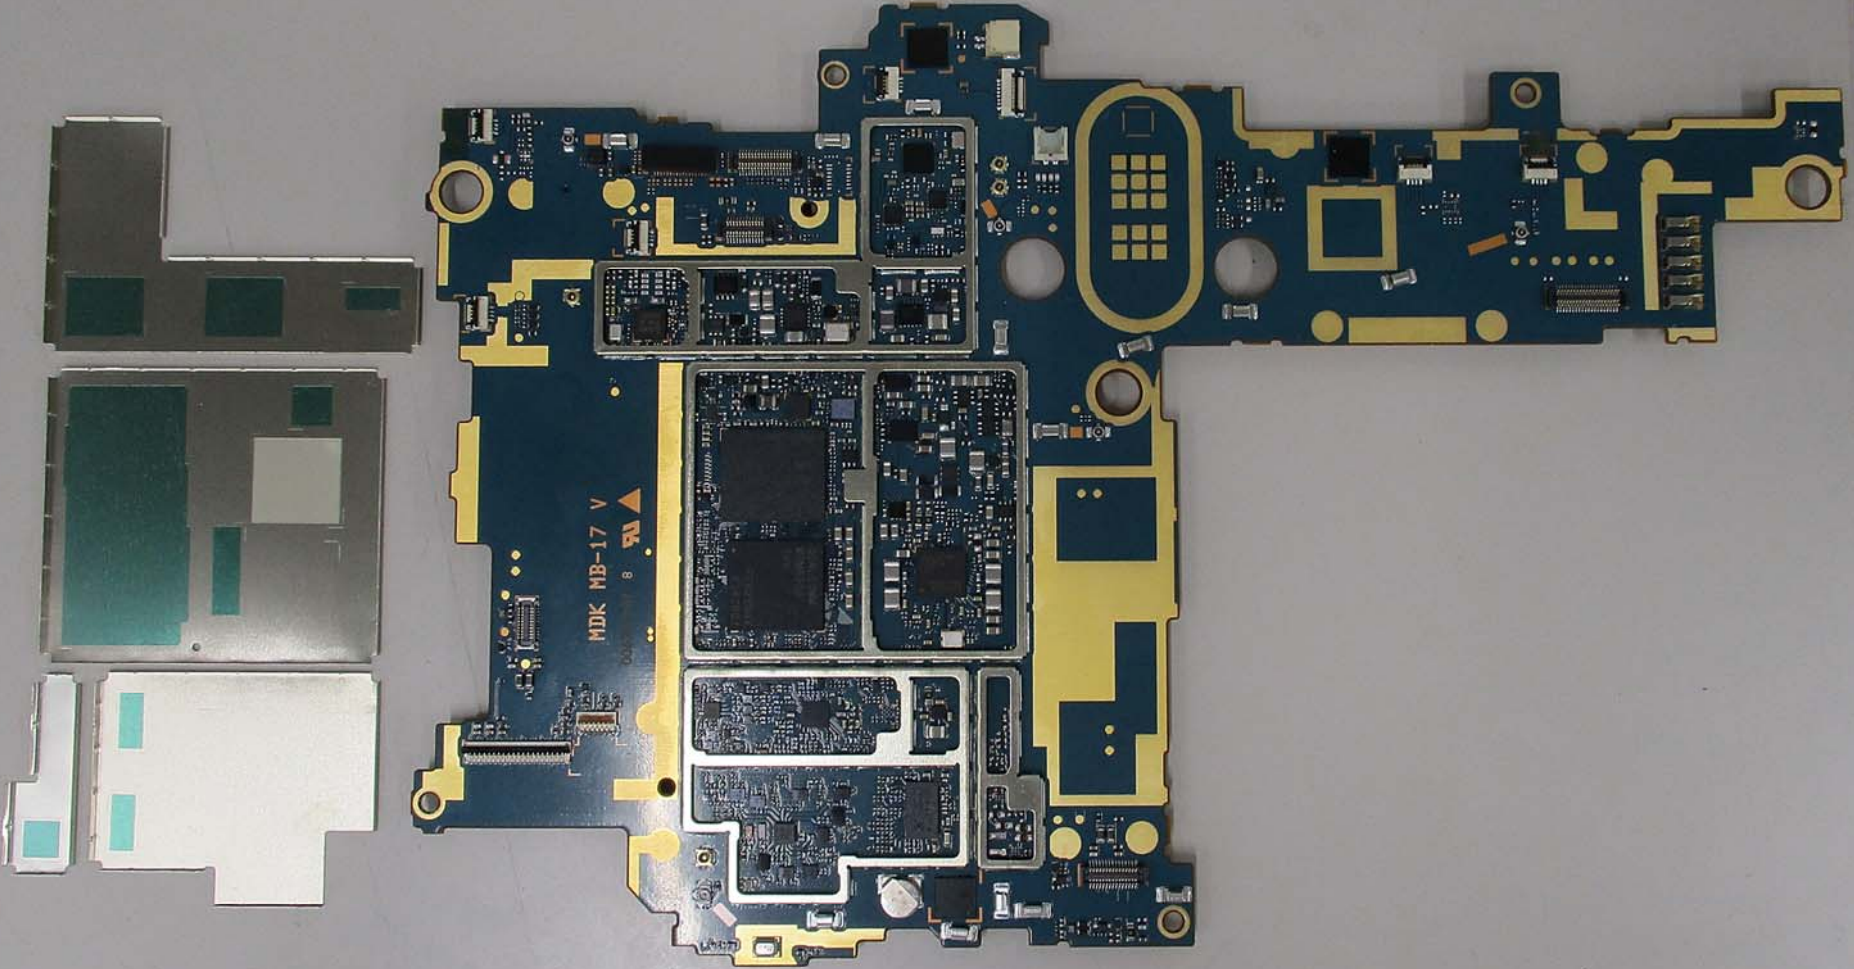

GPS

WWAN [TRX]

RFID

WWAN [RX only]

Bluetooth  
WLAN

WWAN is disabled by software permanently

microSD  
**Panasonic**  
Model No. / Modele FZ-L1AC  
DC IN / Entree c.c. 5V = 1.5A  
FCC ID ACJFZL1A  
IC:216A-FZL1A

Panasonic Mobile Communications Co., Ltd  
Made in China / Fabrique en Chine

UL LISTED  
FC BC

FZ-L1AC\*\*\*\*\*  
AB0123456789

10 20 30 40 50 60 70 80 90 100 110 120 130 140 150 160 170 180 190 200 210 220

0 1 2 3 4 5 6 7 8 9 10 11 12 13 14 15 16 17 18 19 20 21 22 23 24 25 26 27 28 29 30

2mm 5mm

P&F  
DHLB1322XA1

17102834  
11SP

No. 201C 13F

10 20 30 40 50 60 70 80 90 100 110 120 130 140 150 160 170 180 190 200 210 2