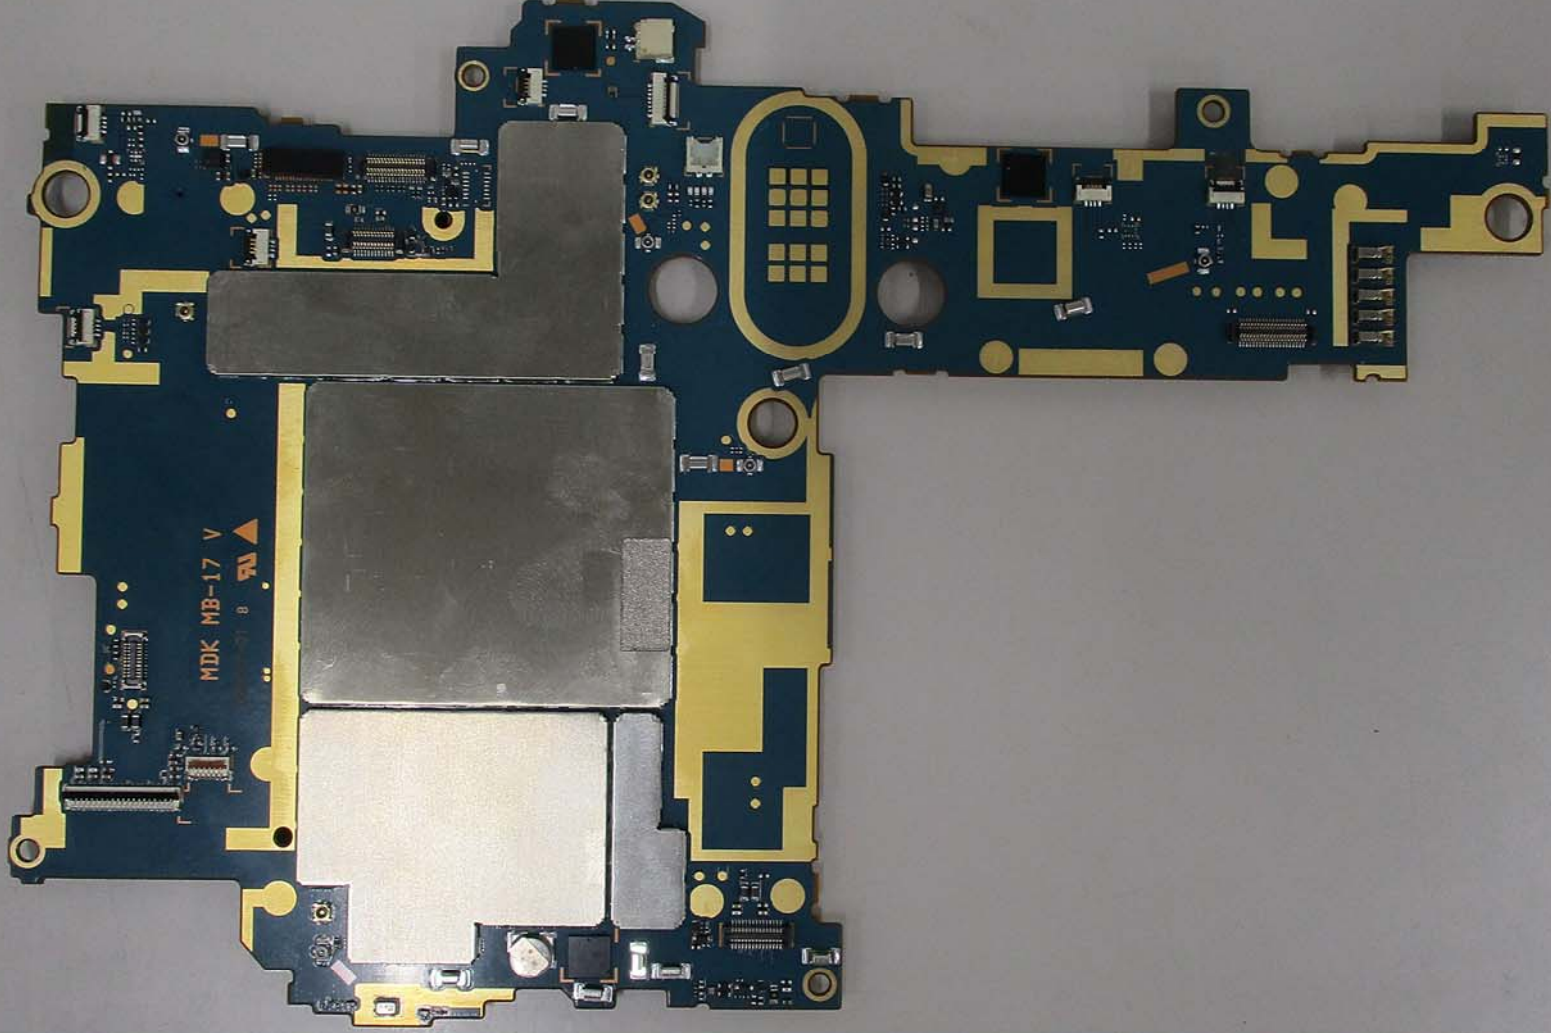

GPS

WWAN [TRX]

RFID

WWAN [RX only]

Bluetooth  
WLAN

WWAN is disabled by software permanently

microSD  
**Panasonic**  
Model No. / Modele FZ-L1AC  
DC IN / Entree c.c. 5V = 1.5A  
FCC ID ACJFZL1A  
IC:216A-FZL1A

Panasonic Mobile Communications Co., Ltd  
Made in China / Fabrique en Chine

UL LISTED  
FC BC

FZ-L1AC\*\*\*\*\*  
AB0123456789

10 20 30 40 50 60 70 80 90 100 110 120 130 140 150 160 170 180 190 200 210 220

0 1 2 3 4 5 6 7 8 9 10 11 12 13 14 15 16 17 18 19 20 21 22 23 24 25 26 27 28 29 30

2mm 5mm

P&F  
DHLB1322XA1

17102834  
11SP

No. 201C 13F

10 20 30 40 50 60 70 80 90 100 110 120 130 140 150 160 170 180 190 200 210 2