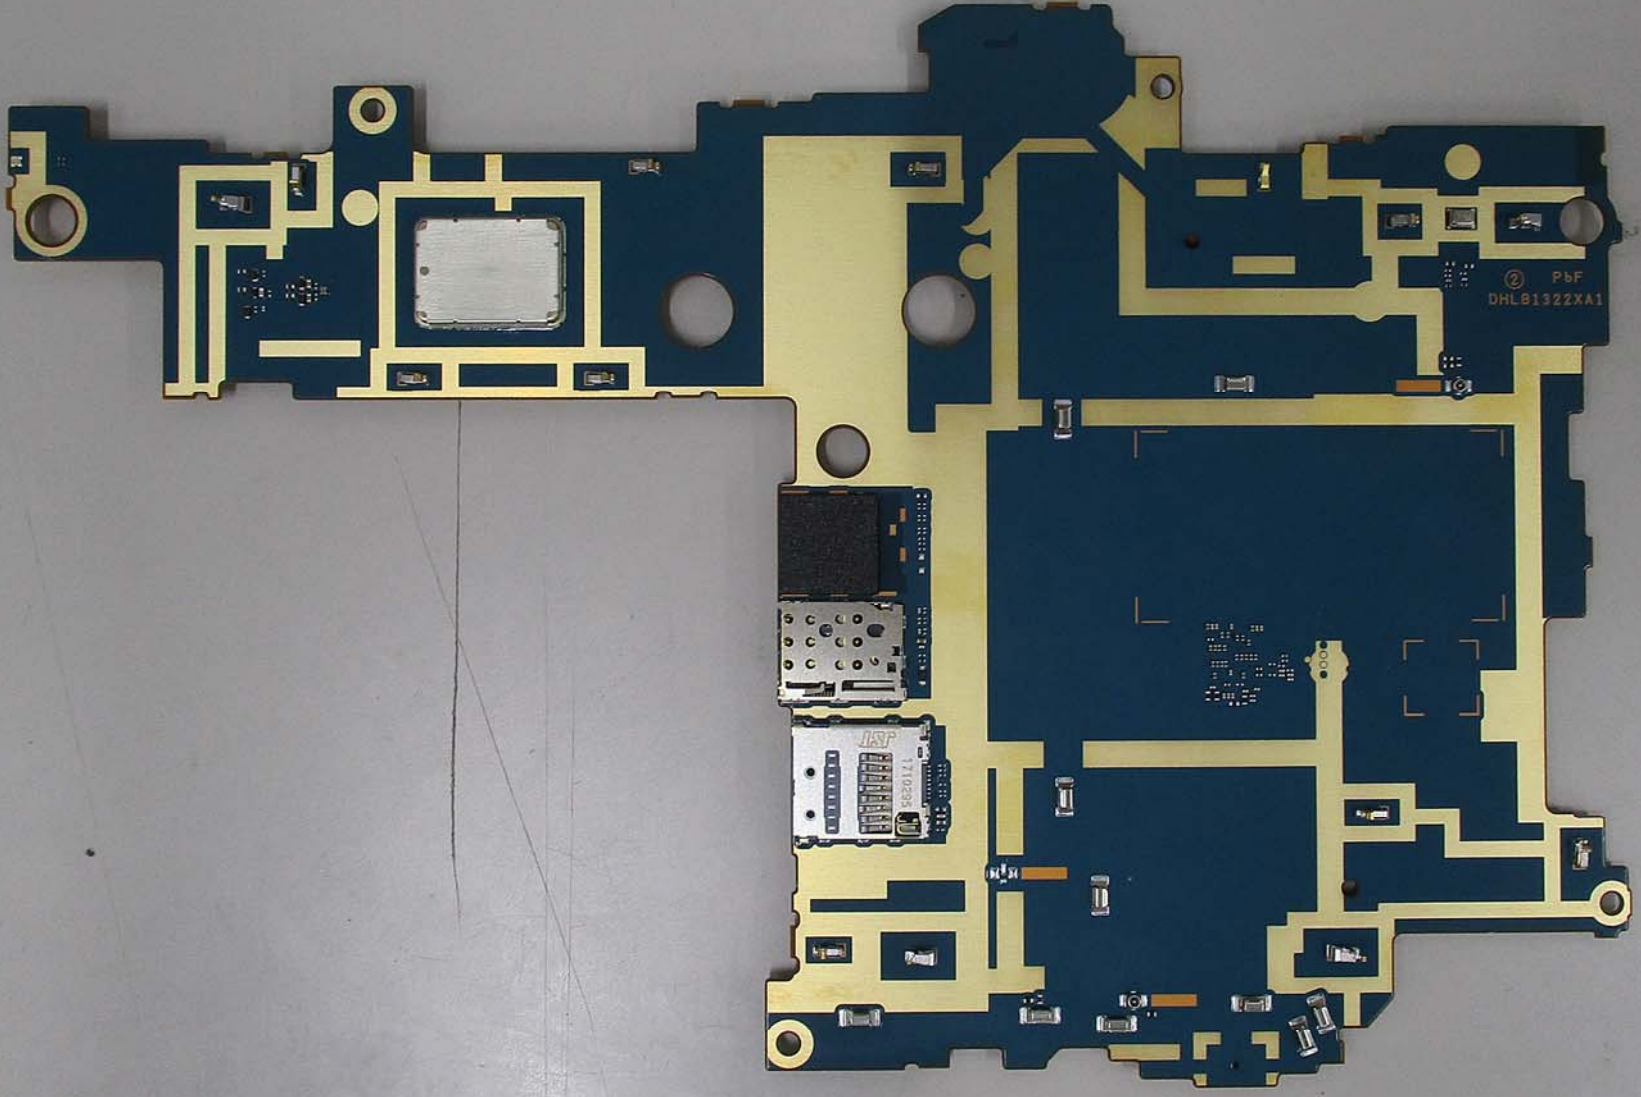

GPS

WWAN [TRX]

RFID

WWAN [RX only]

Bluetooth  
WLAN

WWAN is disabled by software permanently

microSD  
**Panasonic**  
Model No. / Modele FZ-L1AC  
DC IN / Entree c.c. 5V = 1.5A  
FCC ID ACJFZL1A  
IC:216A-FZL1A

Panasonic Mobile Communications Co., Ltd  
Made in China / Fabrique en Chine

UL LISTED  
FC BC

FZ-L1AC\*\*\*\*\*  
AB0123456789

10 20 30 40 50 60 70 80 90 100 110 120 130 140 150 160 170 180 190 200 210 220

0 1 2 3 4 5 6 7 8 9 10 11 12 13 14 15 16 17 18 19 20 21 22 23 24 25 26 27 28 29 30

2mm 5mm

P&F  
DHLB1322XA1

17102834  
11SP

No. 201C 13F

10 20 30 40 50 60 70 80 90 100 110 120 130 140 150 160 170 180 190 200 210 2

15 16 17 18 19 20 21 22 23 24 25 26 27 28 29 30  
2mm · 5mm

E250897 CS8

MADE IN JAPAN

37YPLF

FPC1030 1

No. 701C

13F