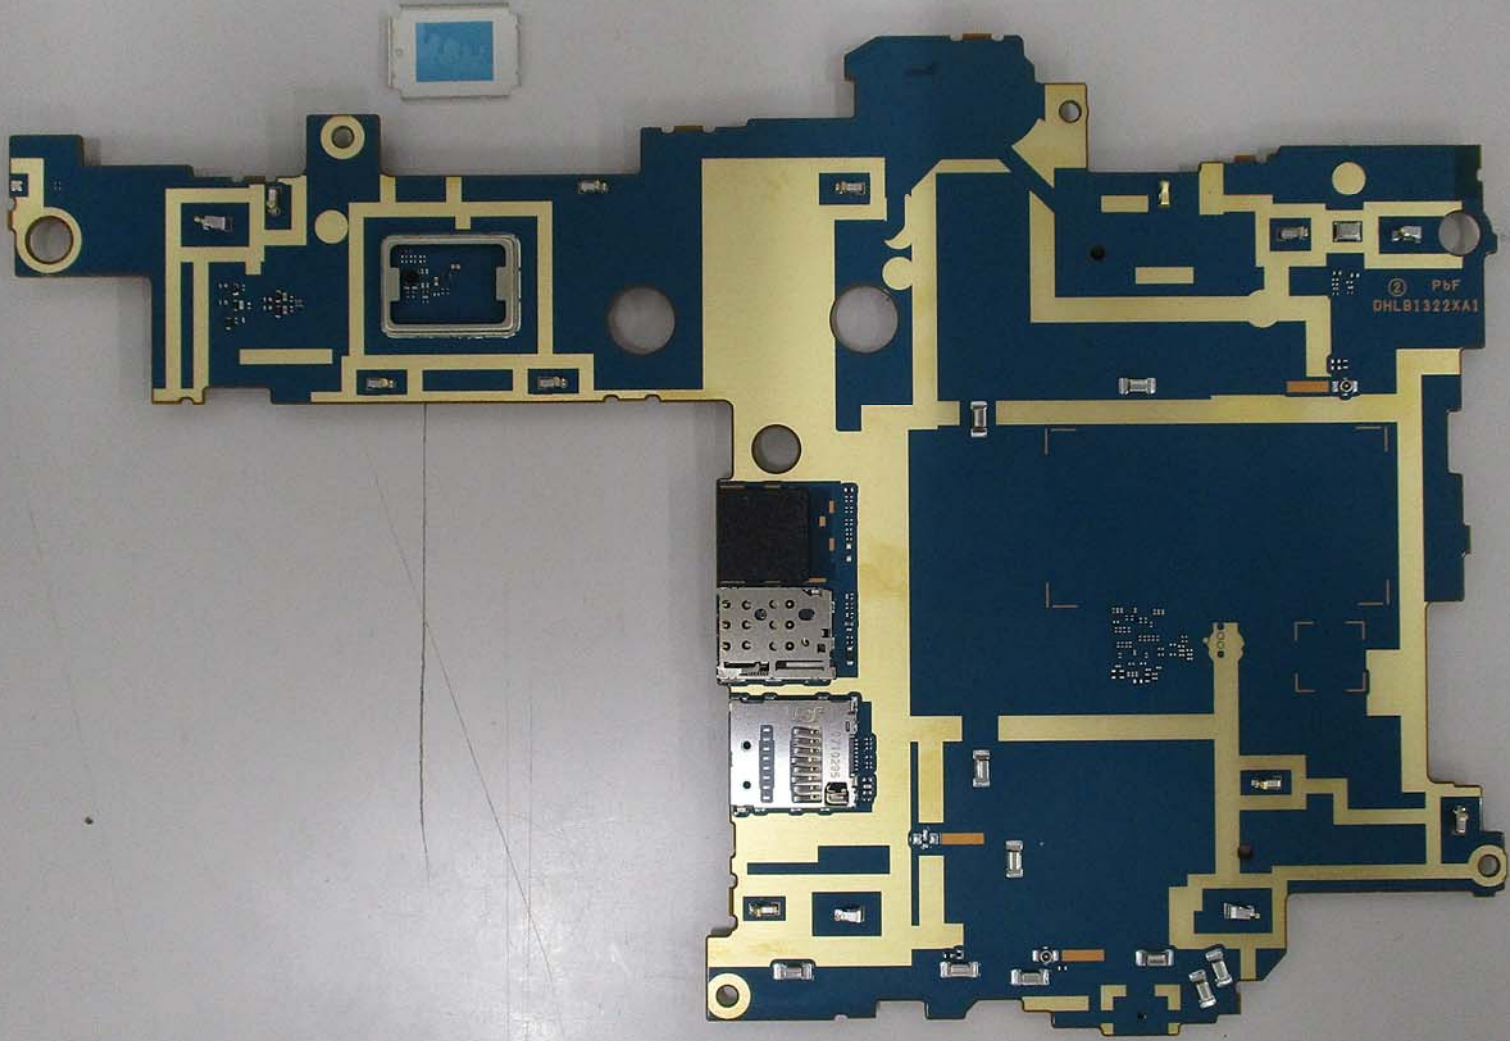

GPS

WWAN [TRX]

RFID

WWAN [RX only]

Bluetooth  
WLAN

WWAN is disabled by software permanently

microSD  
**Panasonic**  
Model No. / Modele FZ-L1AC  
DC IN / Entree c.c. 5V = 1.5A  
FCC ID ACJFZL1A  
IC:216A-FZL1A

Panasonic Mobile Communications Co., Ltd  
Made in China / Fabrique en Chine

UL LISTED  
FC BC

FZ-L1AC\*\*\*\*\*  
AB0123456789

10 20 30 40 50 60 70 80 90 100 110 120 130 140 150 160 170 180 190 200 210 220

0 1 2 3 4 5 6 7 8 9 10 11 12 13 14 15 16 17 18 19 20 21 22 23 24 25 26 27 28 29 30

2mm 5mm

P&F  
DHLB1322XA1

17102834  
11SP

No. 201C 13F

10 20 30 40 50 60 70 80 90 100 110 120 130 140 150 160 170 180 190 200 210 2

15 16 17 18 19 20 21 22 23 24 25 26 27 28 29 30  
2mm · 5mm

E250897 CS8

MADE IN JAPAN

37YPLF

FPC1030 1

No. 701C

13F