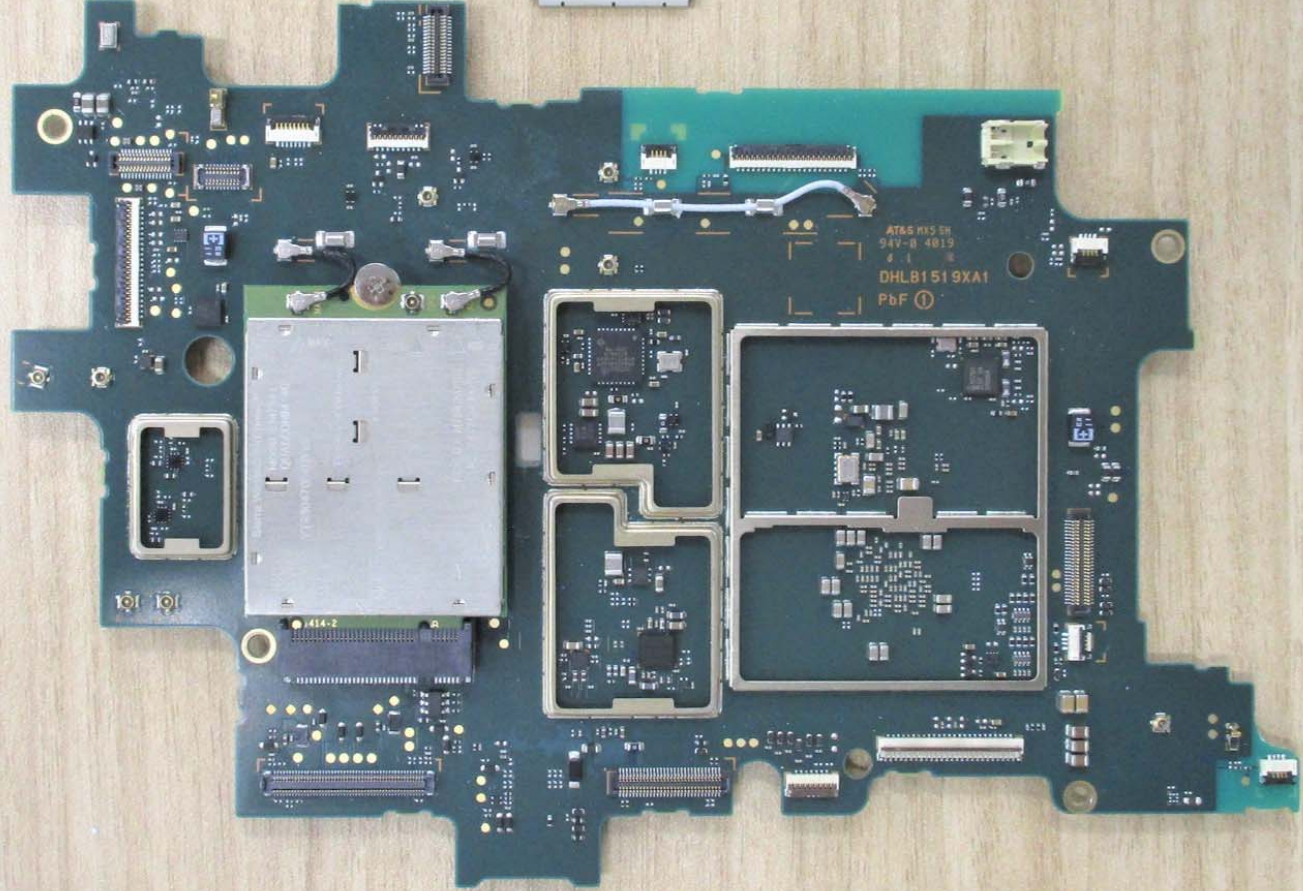

Model without external antenna ports

Model with external antenna ports

Model without external antenna port

Model with external antenna ports

Model without external antenna ports

Model with external antenna ports

AT&T RX5 SR  
94V-0 4019  
DHLB1519XA1  
PbF

10 20 30 40 50 60 70 80 90 100 110 120 130 140 150 160 170 180 190 200 210 220

10 20 30 40 50 60 70 80 90 100 110 120 130 140 150 160 170 180 190 200 210 220