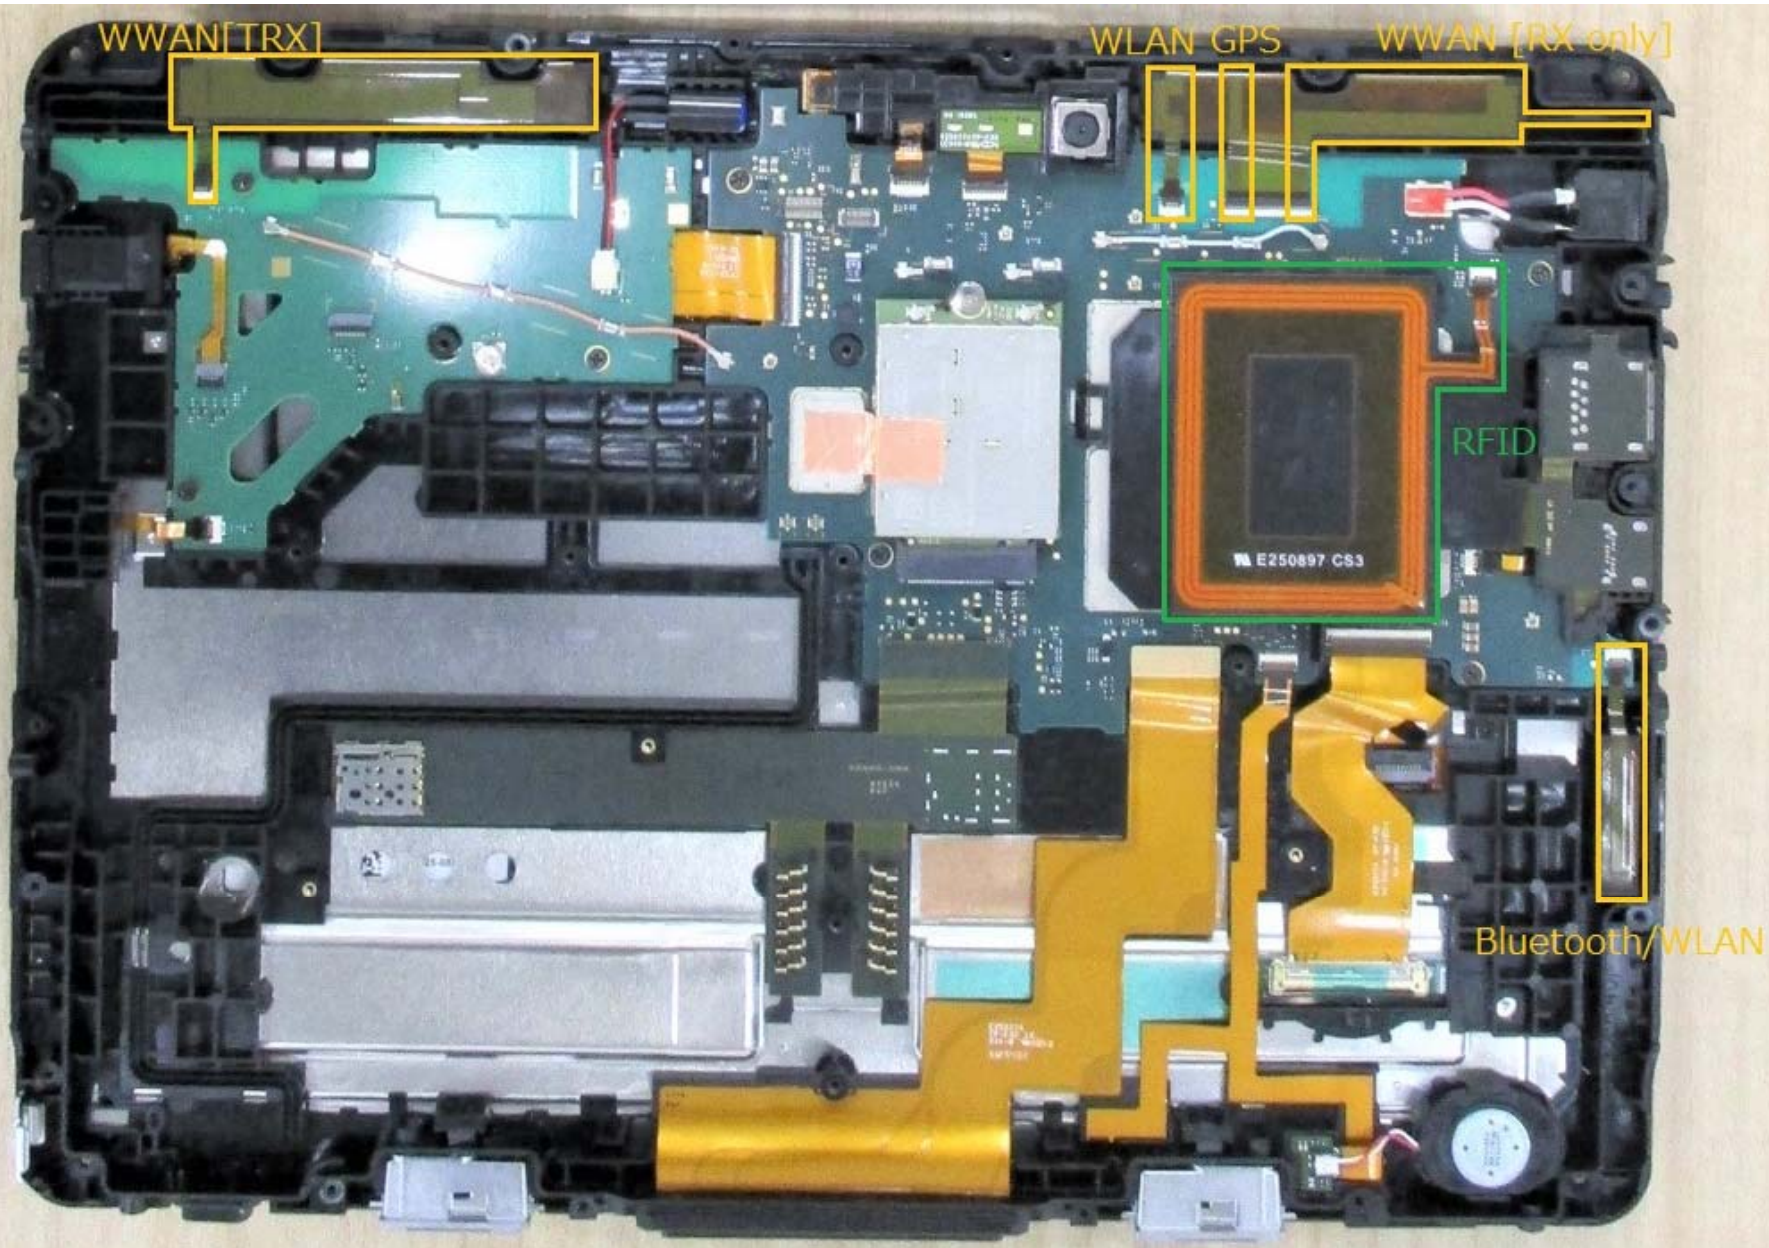

Model without external antenna ports

Model with external antenna ports

Model without external antenna port

Model with external antenna ports

Model without external antenna ports

Model with external antenna ports

AT&T RX5 SR  
94V-0 4019  
DHLB1519XA1  
PbF

10 20 30 40 50 60 70 80 90 100 110 120 130 140 150 160 170 180 190 200 210 220

10 20 30 40 50 60 70 80 90 100 110 120 130 140 150 160 170 180 190 200 210 220