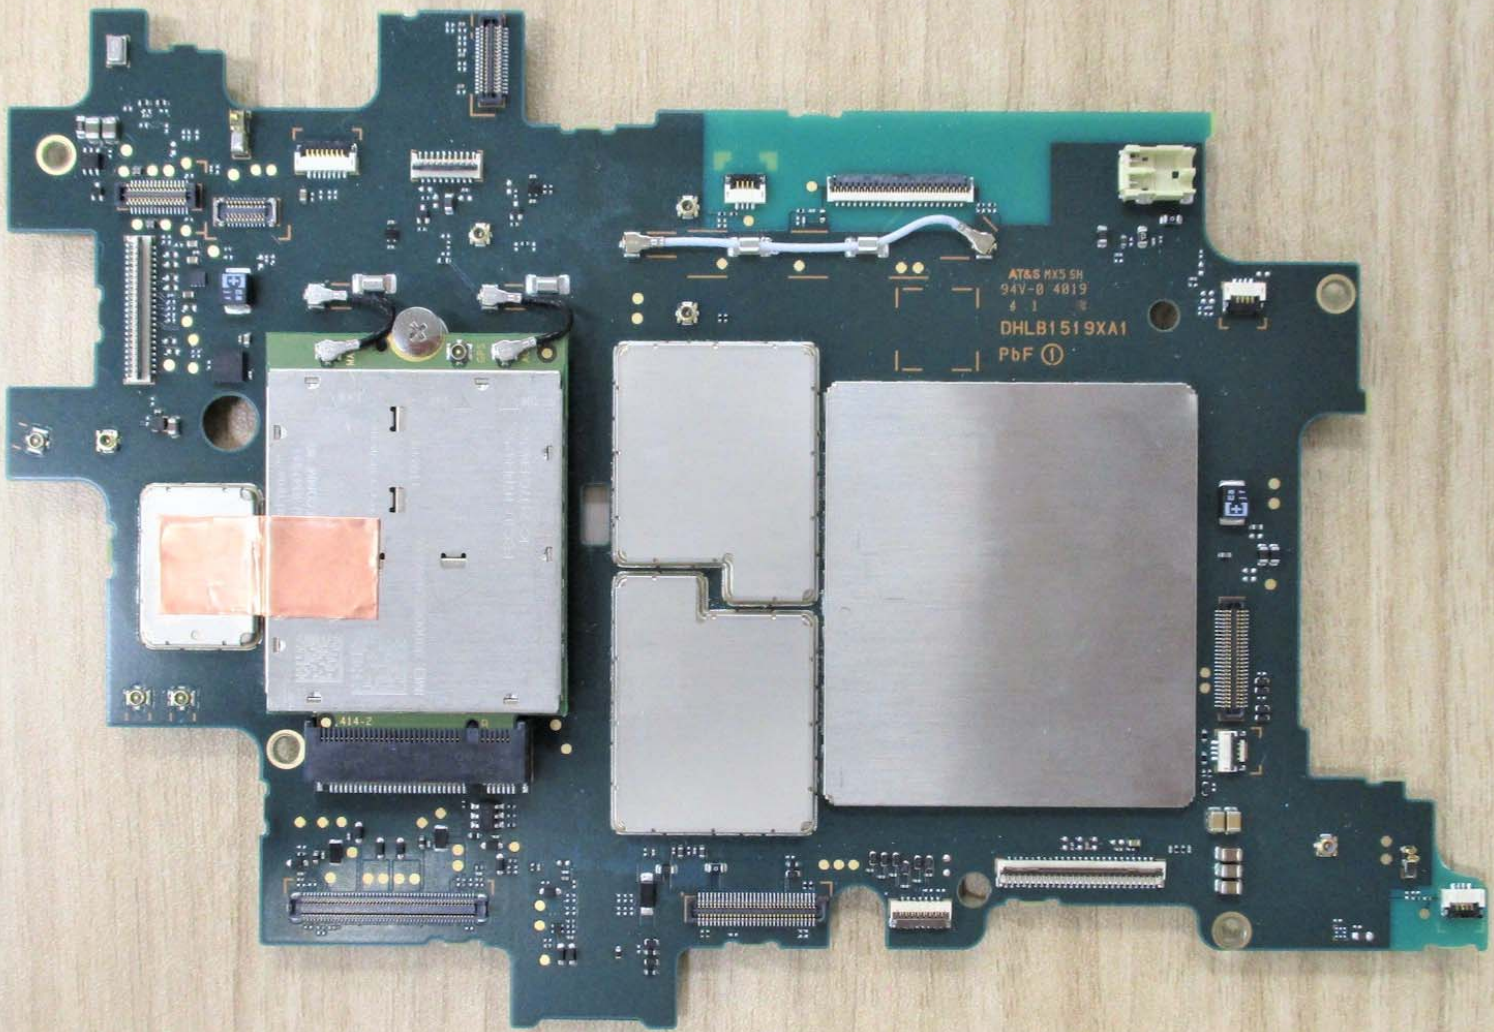

Model without external antenna ports

Model with external antenna ports

Model without external antenna port

Model with external antenna ports

Model without external antenna ports

Model with external antenna ports

AT&T RX5 SR  
94V-0 4019  
DHLB1519XA1  
PbF

10 20 30 40 50 60 70 80 90 100 110 120 130 140 150 160 170 180 190 200 210 220

10 20 30 40 50 60 70 80 90 100 110 120 130 140 150 160 170 180 190 200 210 220