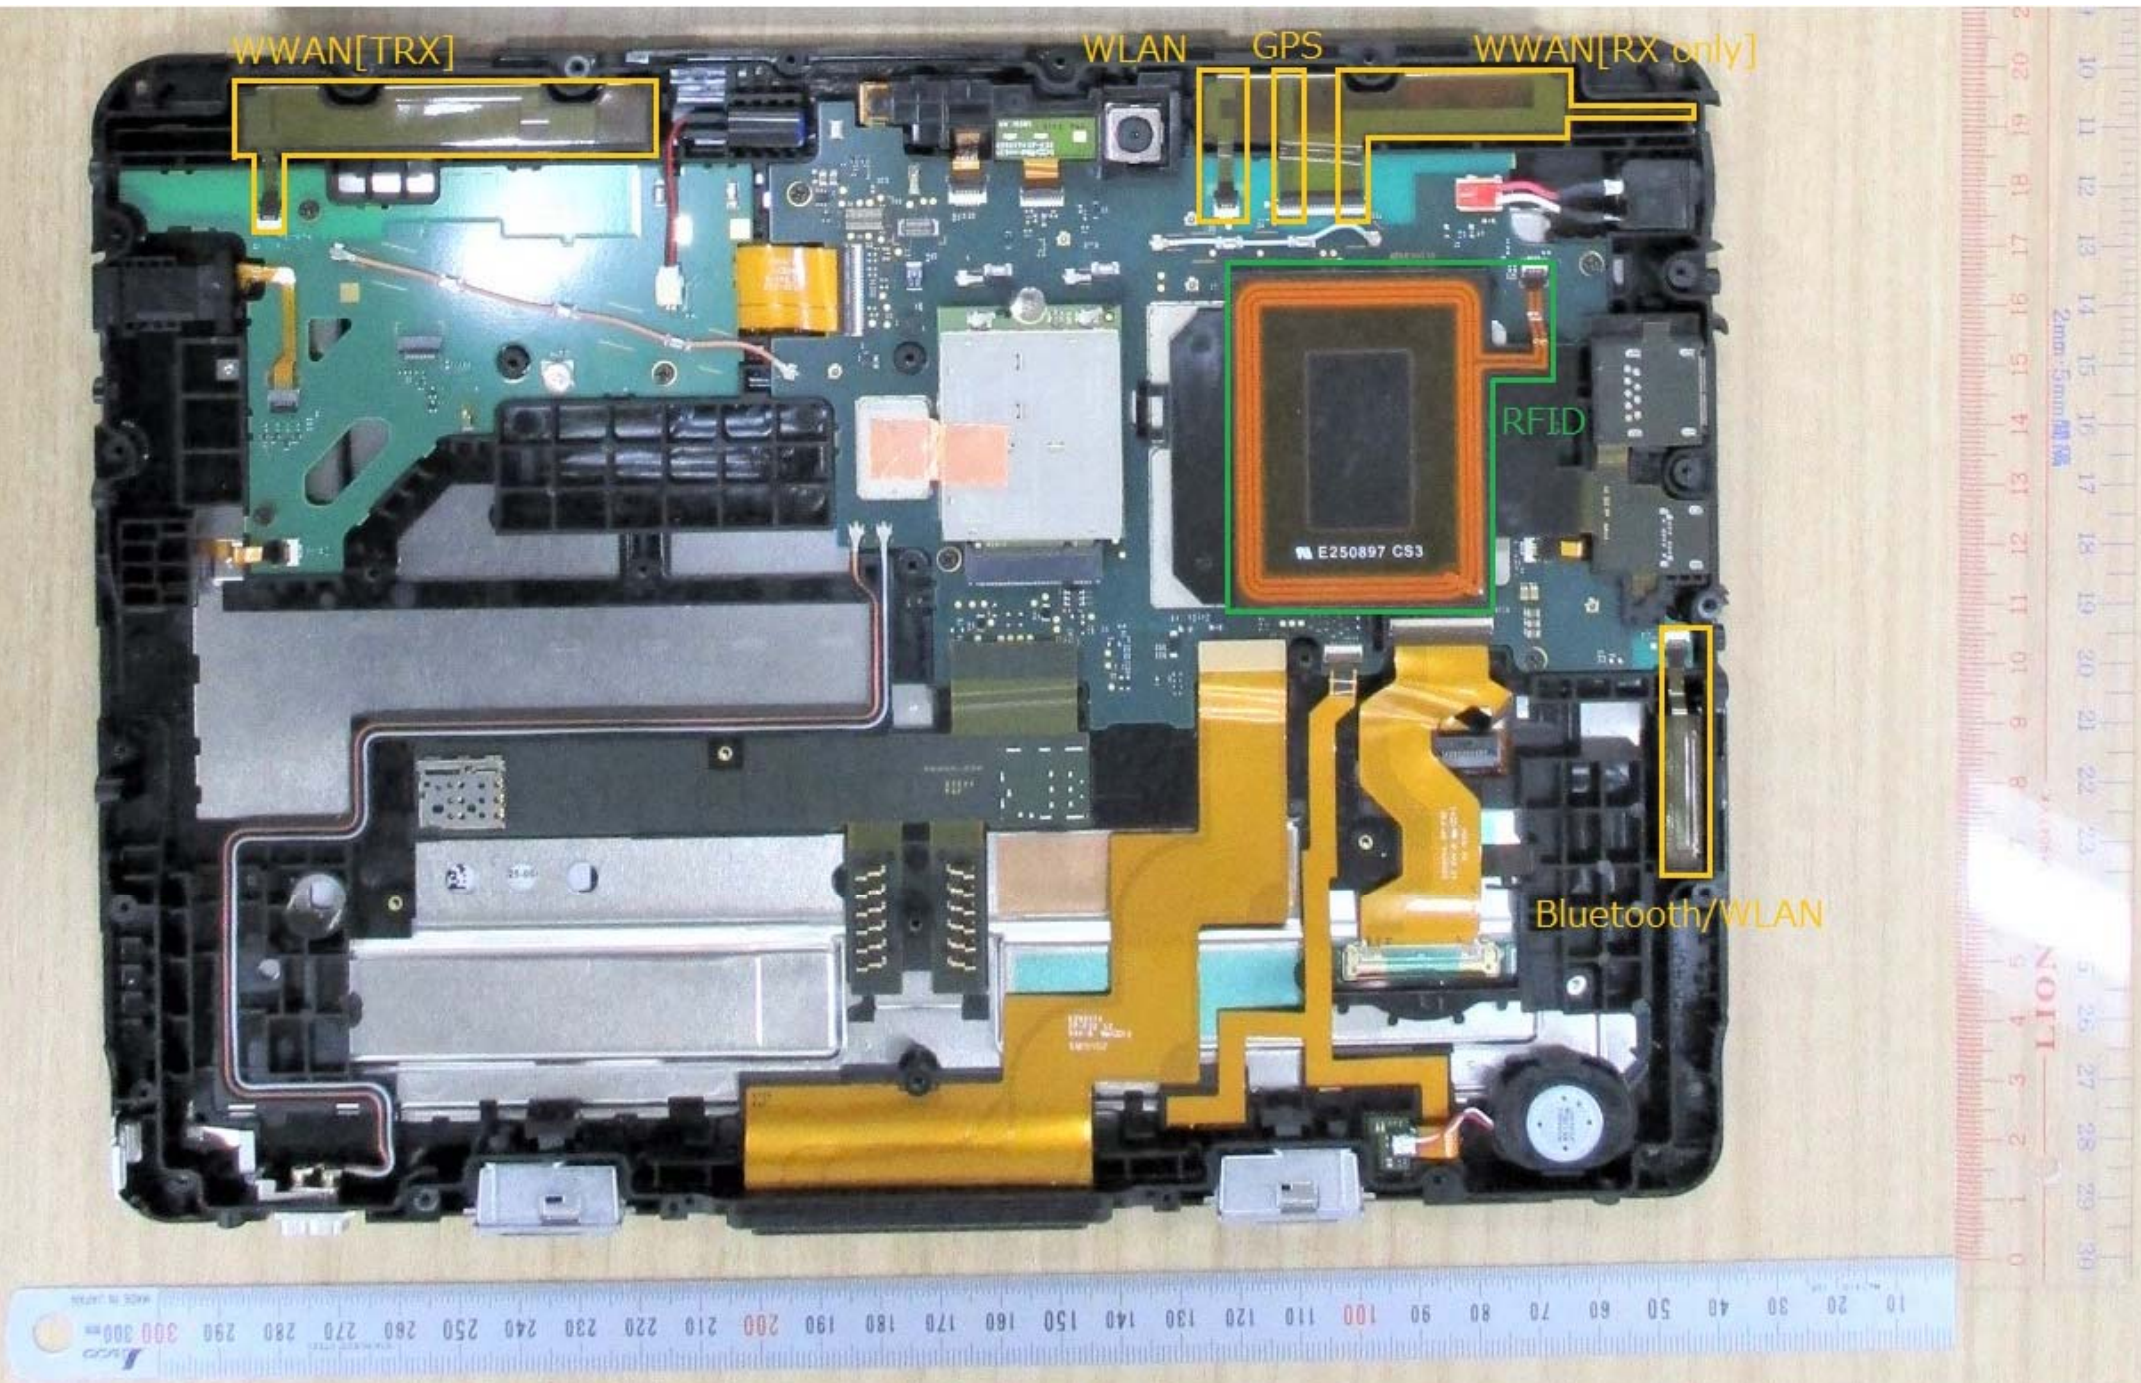

Model without external antenna ports

Model with external antenna ports

Model without external antenna port

Model with external antenna ports

Model without external antenna ports

Model with external antenna ports

AT&T RX5 SR  
94V-0 4019  
DHLB1519XA1  
PbF

10 20 30 40 50 60 70 80 90 100 110 120 130 140 150 160 170 180 190 200 210 220

10 20 30 40 50 60 70 80 90 100 110 120 130 140 150 160 170 180 190 200 210 220