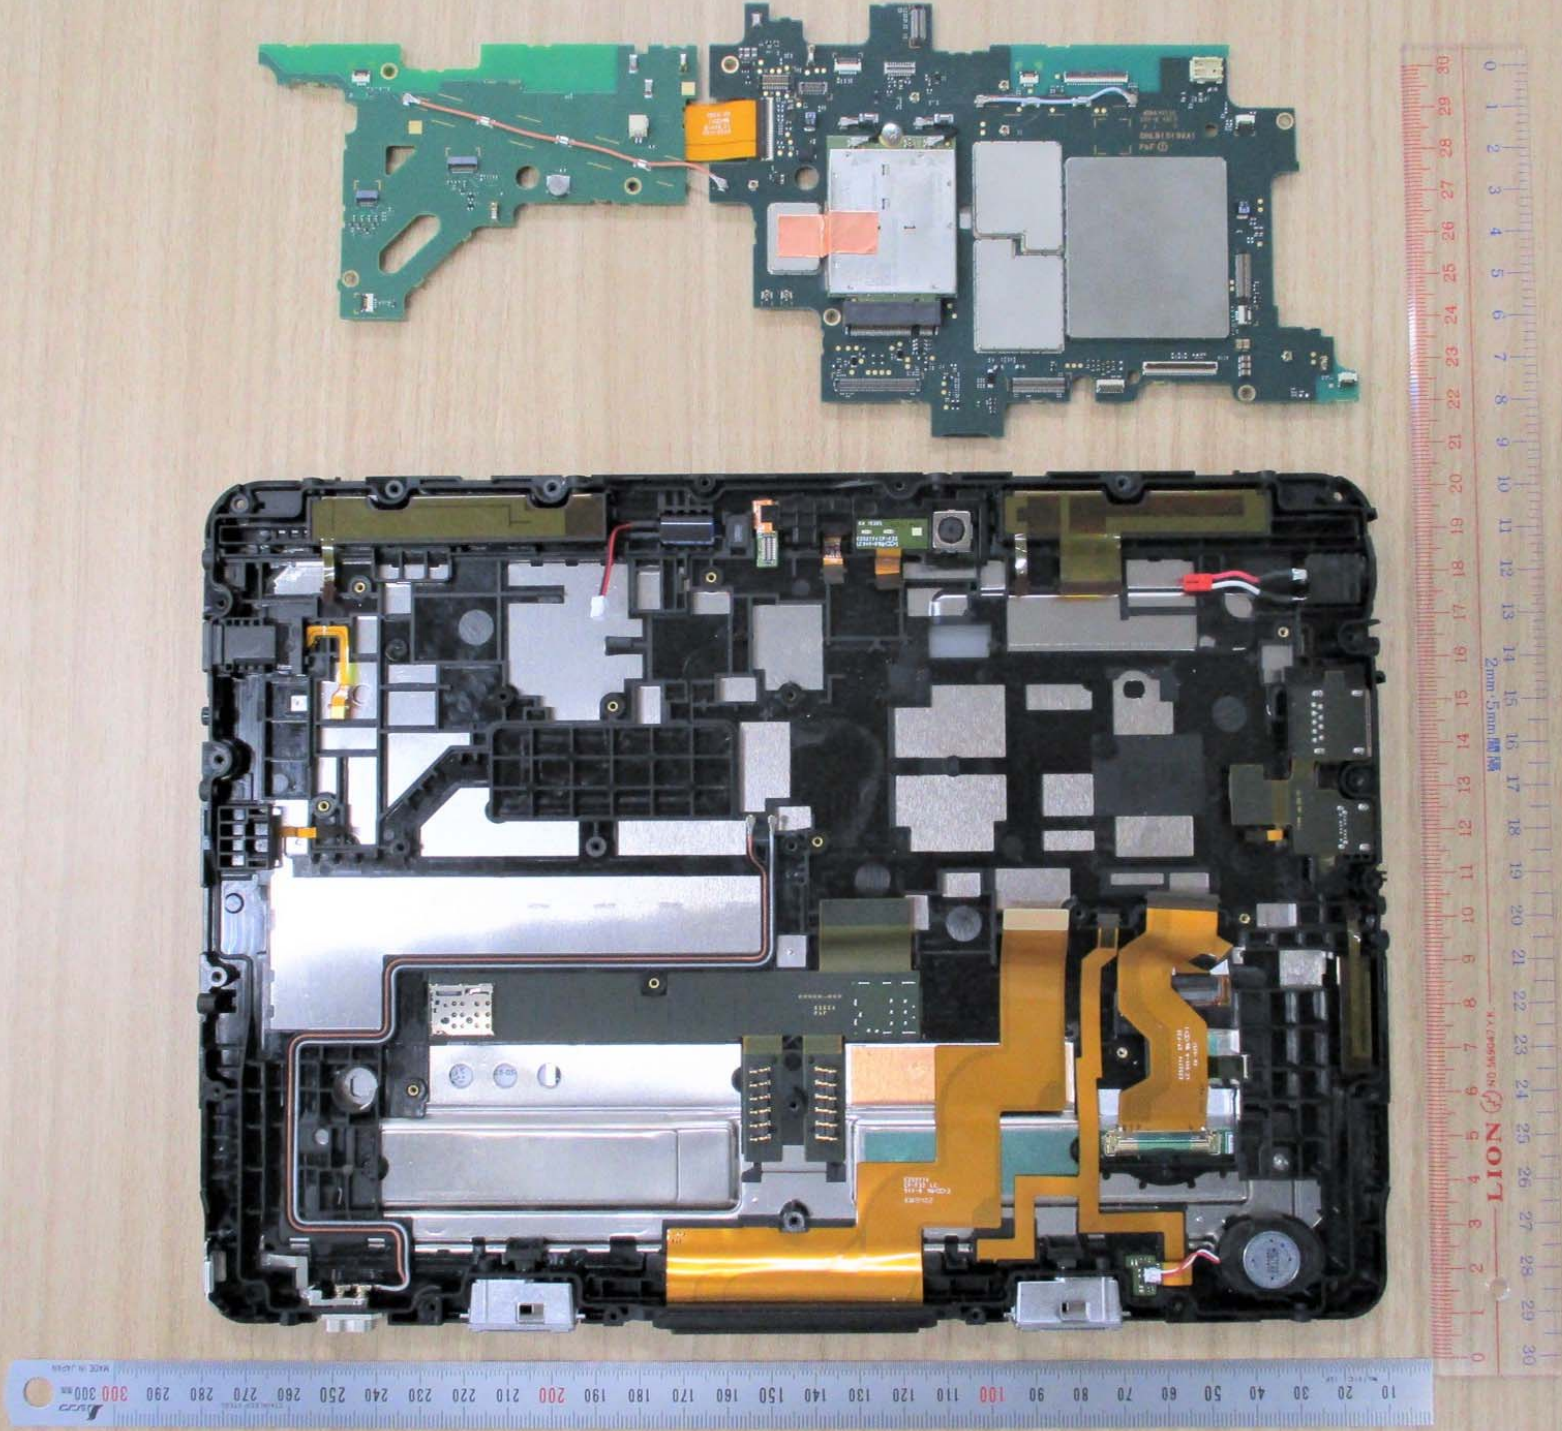

Model without external antenna ports

Model with external antenna ports

Model without external antenna port

Model with external antenna ports

Model without external antenna ports

Model with external antenna ports

AT&T RX5 SR  
94V-0 4019  
DHLB1519XA1  
PbF

10 20 30 40 50 60 70 80 90 100 110 120 130 140 150 160 170 180 190 200 210 220

10 20 30 40 50 60 70 80 90 100 110 120 130 140 150 160 170 180 190 200 210 220