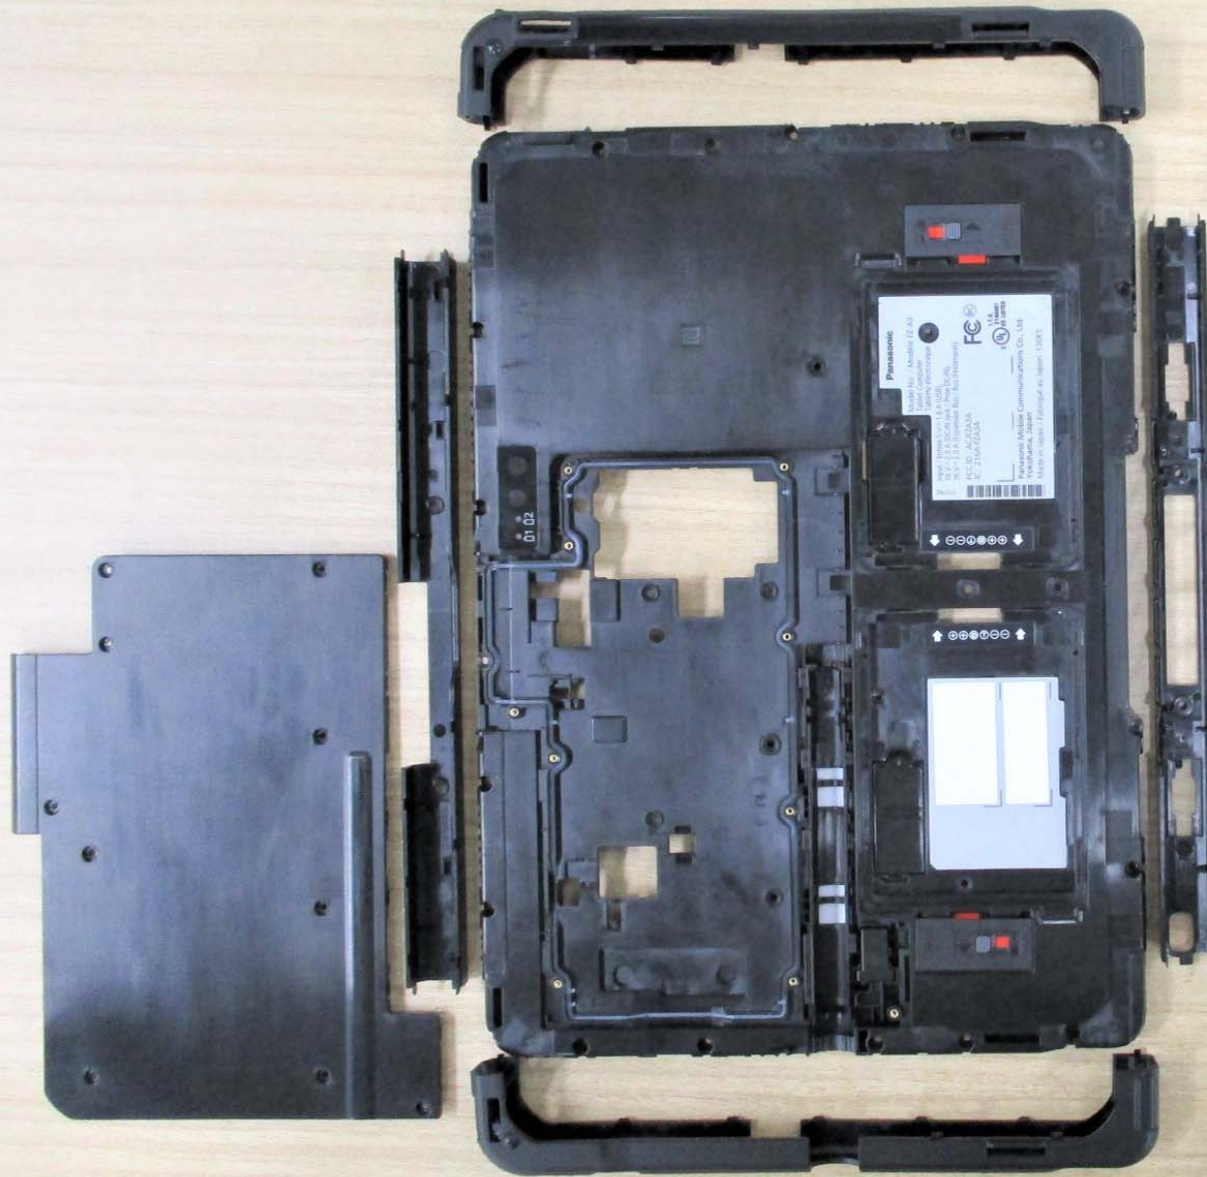

Model without external antenna ports

Model without external antenna ports

WLAN

GPS

RFID

Bluetooth/WLAN

Model without external antenna ports

AT&S HX5 5H
94V-0 4019
4 1
DHLB1519XA1
PbF ①

AT&S H45 SH
94V-0 4819
DHLB1519XA1
PbF

10 20 30 40 50 60 70 80 90 100 110 120 130 140 150 160 170 180 190 200 210 220

10 20 30 40 50 60 70 80 90 100 110 120 130 140 150 160 170 180 190 200 210 220

MADE IN JAPAN
STAINLESS HARDENED
07J 150
JIS 1級
KOKUYO