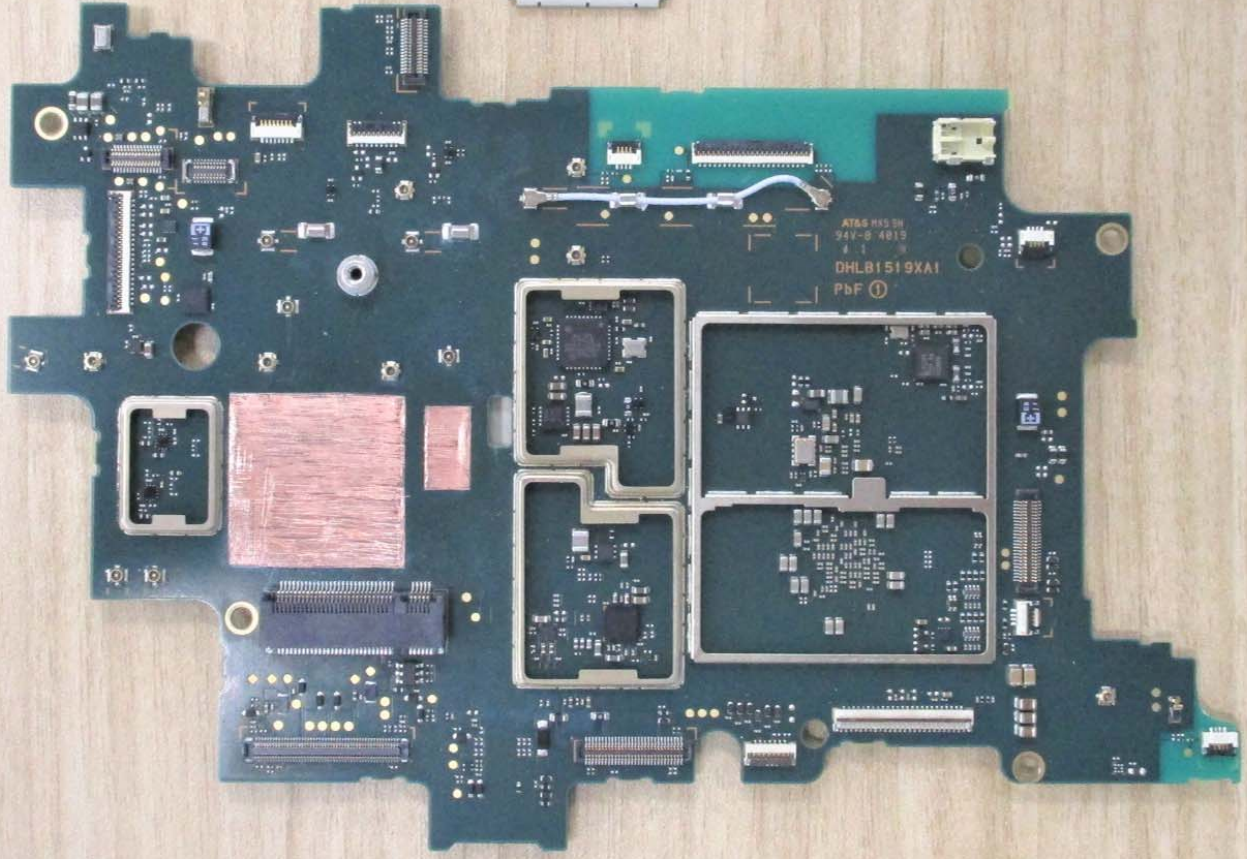

Model without external antenna ports

Model without external antenna ports

WLAN

GPS

RFID

Bluetooth/WLAN

Model without external antenna ports

AT&S HX5 5H
94V-0 4019
4 1
DHLB1519XA1
PbF ①

AT&S H45 SH
94V-0 4819
DHLB1519XA1
PbF

10 20 30 40 50 60 70 80 90 100 110 120 130 140 150 160 170 180 190 200 210 220

10 20 30 40 50 60 70 80 90 100 110 120 130 140 150 160 170 180 190 200 210 220

MADE IN JAPAN
STAINLESS HARDENED
07J 150
JIS 1級
KOKUYO

1938
GTW 18 ▲ 
V-0E244417
03-01

DHLB1524YA1
PbF 

MADE IN JAPAN

1938
GTW 18 ▲
V-OE244417
03-01

DHLB1524YA1
PbF

MADE IN JAPAN

 E250897 CS3