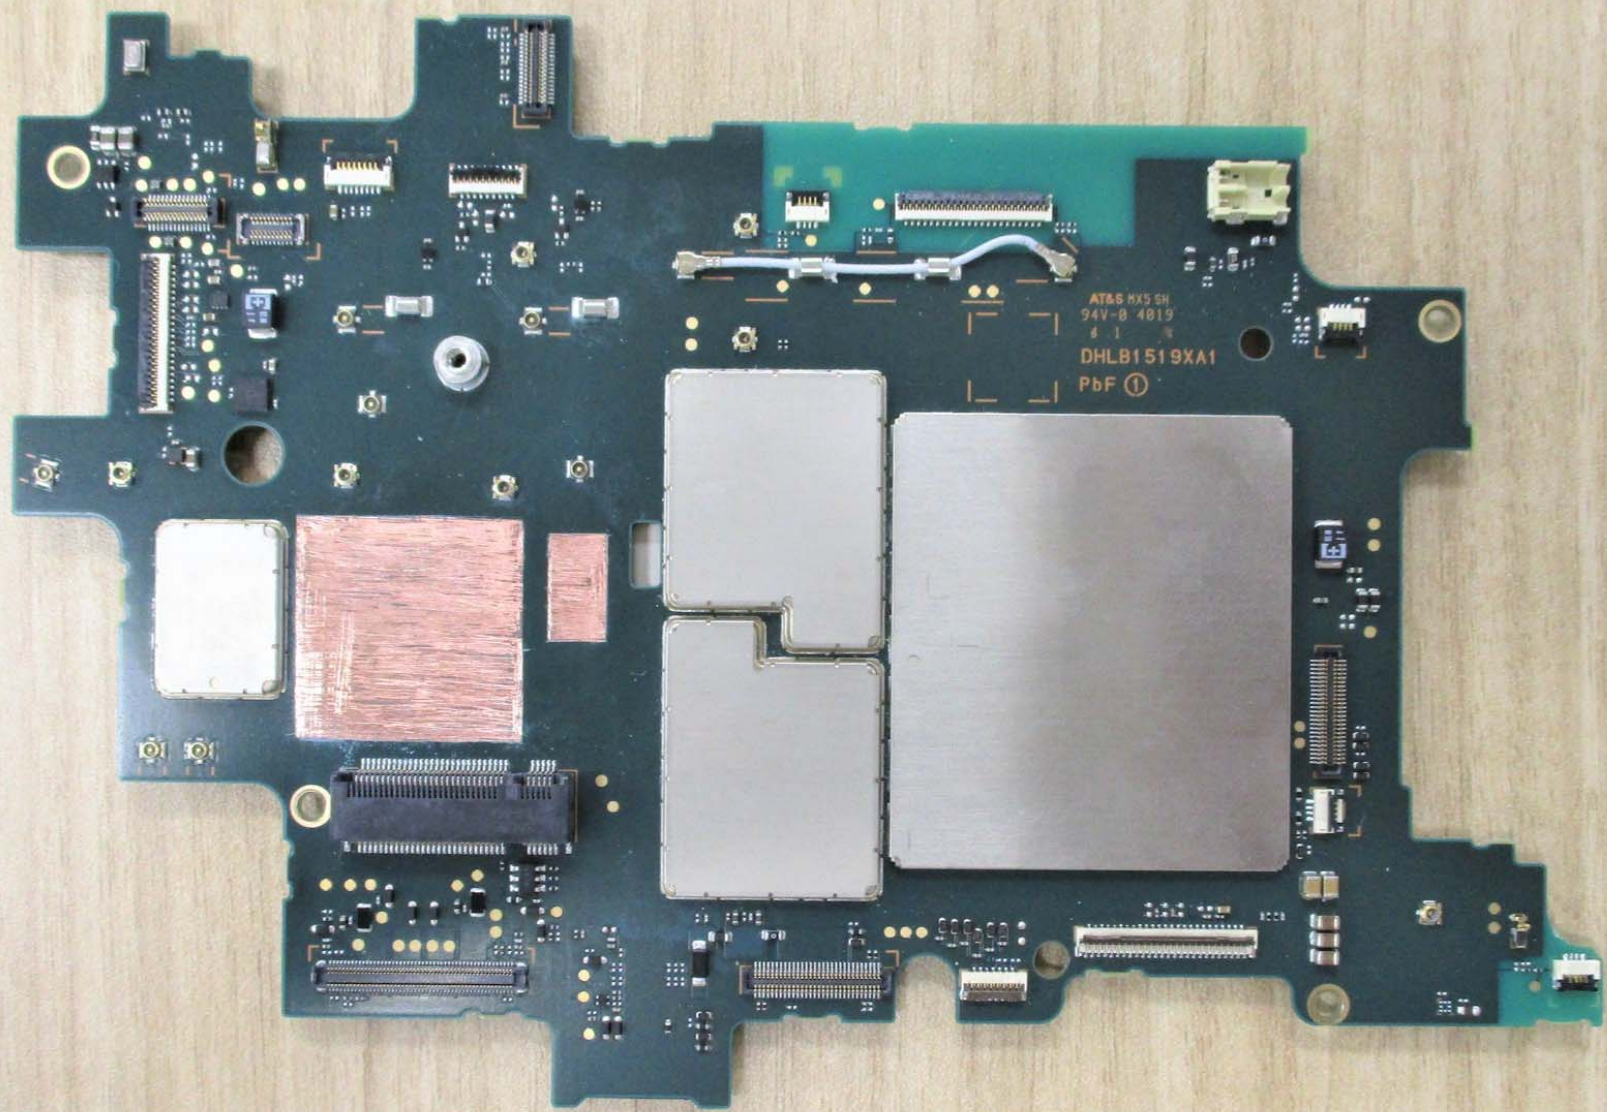

Model without external antenna ports

Model without external antenna ports

WLAN

GPS

RFID

Bluetooth/WLAN

Model without external antenna ports

AT&S HX5 5H
94V-0 4019
4 1
DHLB1519XA1
PbF ①

AT&S H45 SH
94V-0 4819
DHLB1519XA1
PbF

10 20 30 40 50 60 70 80 90 100 110 120 130 140 150 160 170 180 190 200 210 220

10 20 30 40 50 60 70 80 90 100 110 120 130 140 150 160 170 180 190 200 210 220

MADE IN JAPAN
STAINLESS HARDENED
07J 150
JIS 1級
KOKUYO