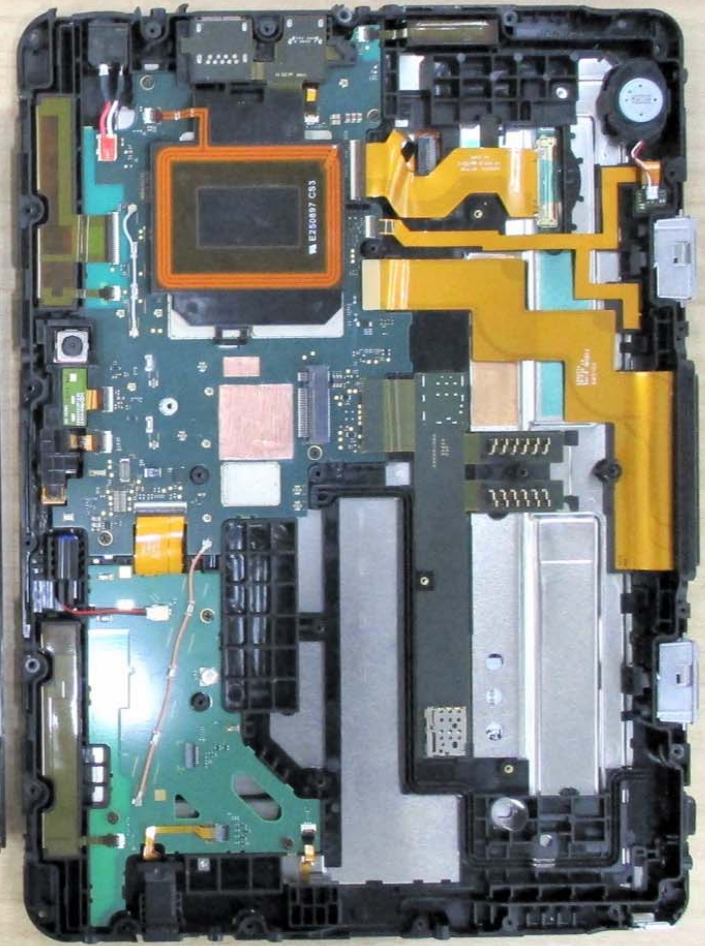

Model without external antenna ports

Model without external antenna ports

WLAN

GPS

RFID

Bluetooth/WLAN

Model without external antenna ports

AT&S HX5 5H
94V-0 4019
4 1
DHLB1519XA1
PbF ①

AT&S H45 SH
94V-0 4819
DHLB1519XA1
PbF

10 20 30 40 50 60 70 80 90 100 110 120 130 140 150 160 170 180 190 200 210 220

10 20 30 40 50 60 70 80 90 100 110 120 130 140 150 160 170 180 190 200 210 220

MADE IN JAPAN
STAINLESS HARDENED
07J 150
JIS 1級
KOKUYO