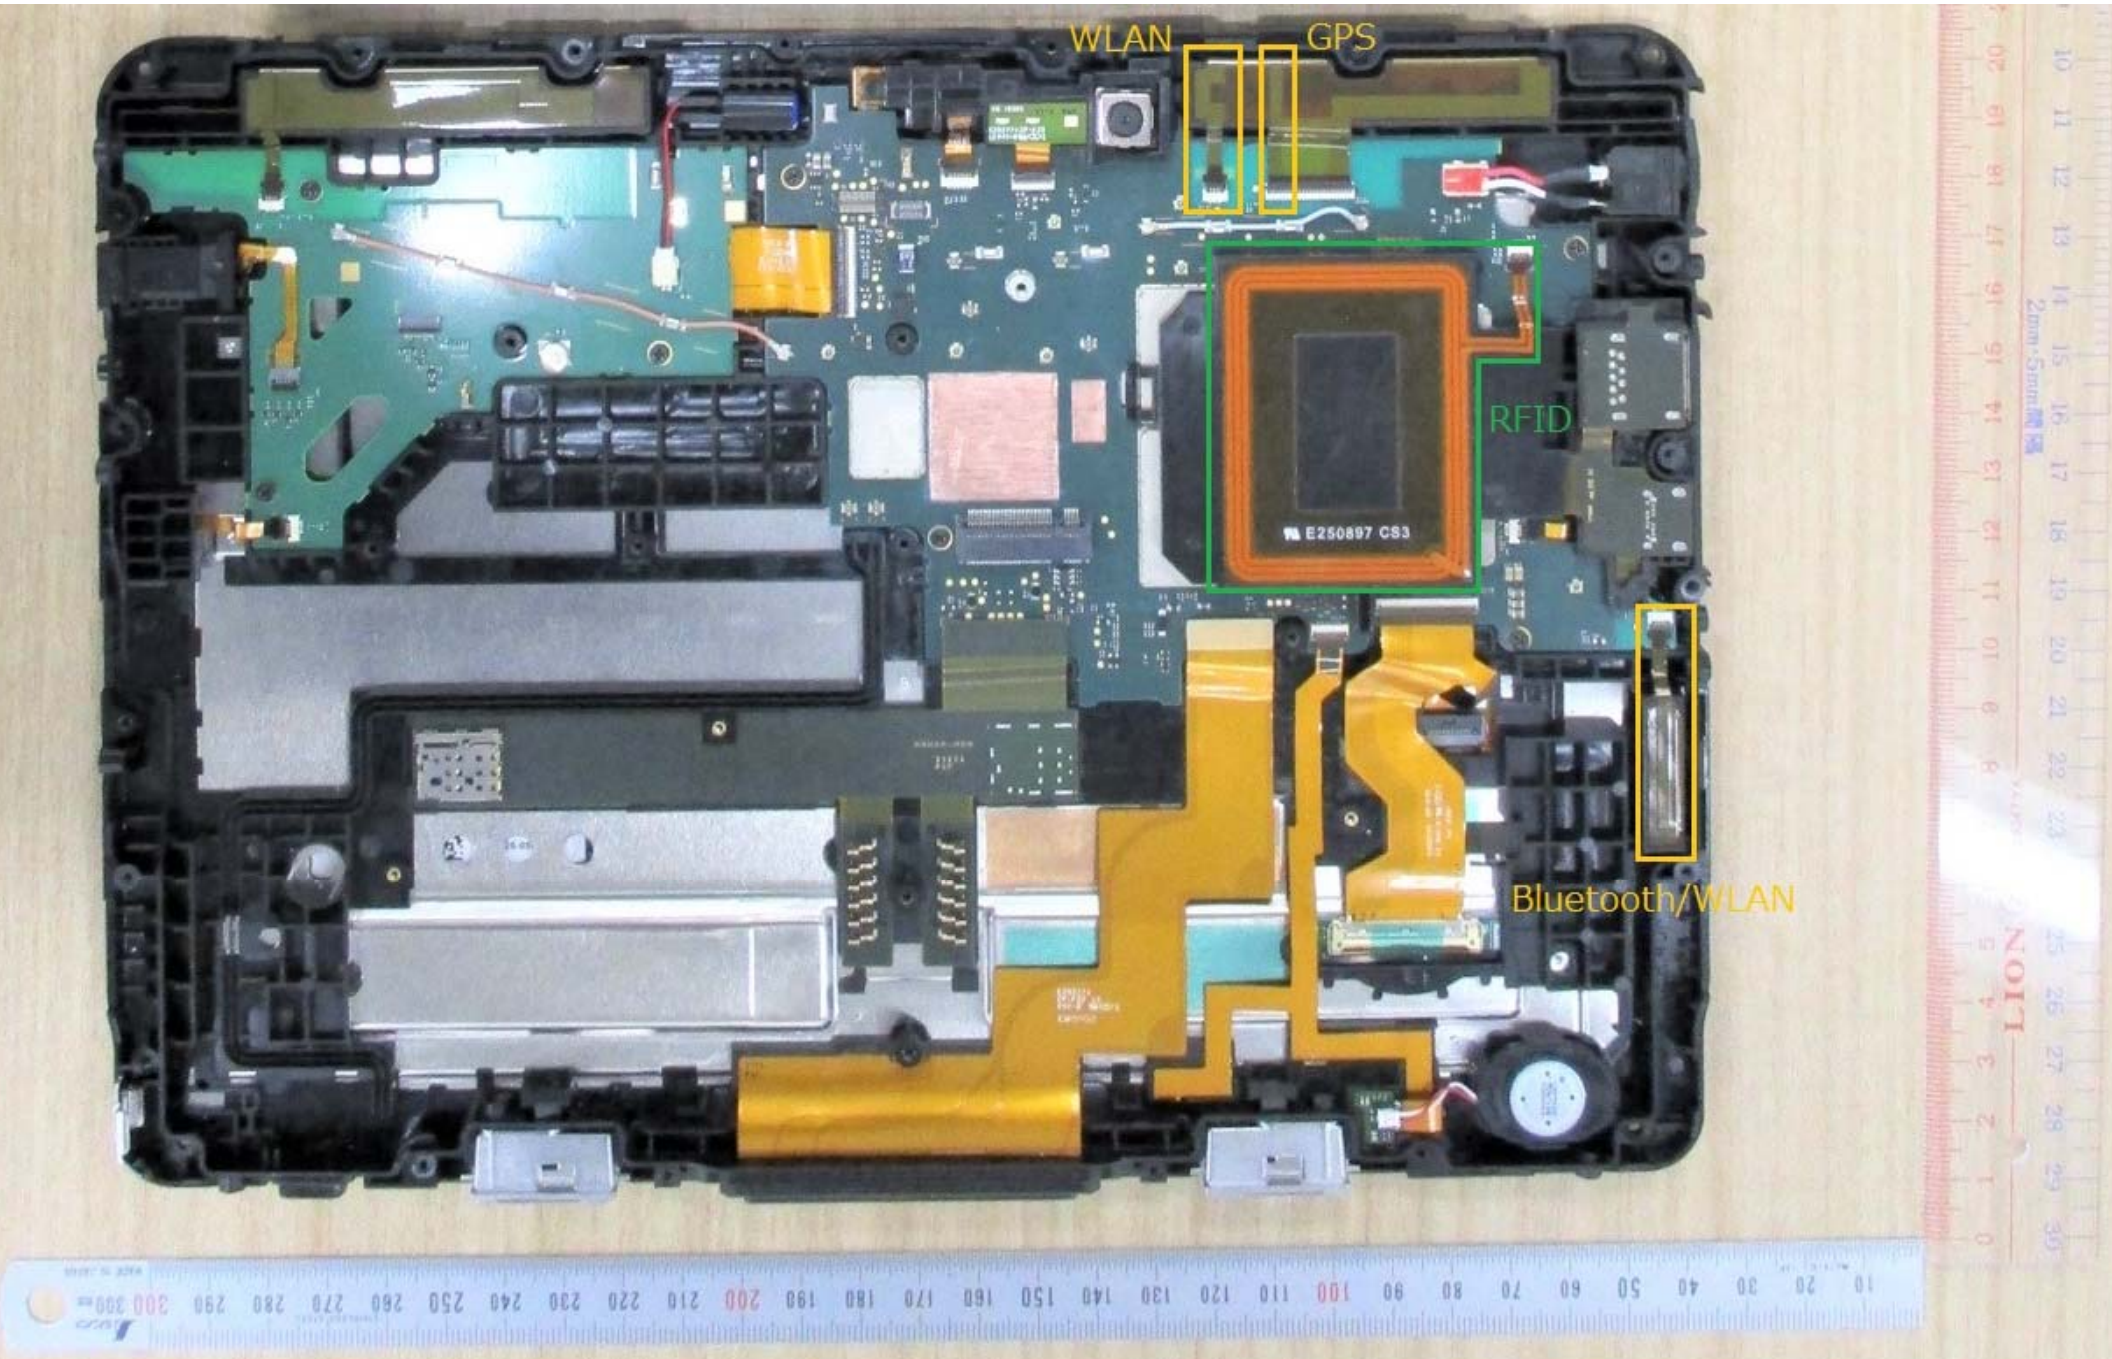

Model without external antenna ports

Model without external antenna ports

WLAN

GPS

RFID

Bluetooth/WLAN

Model without external antenna ports

AT&S HX5 5H
94V-0 4019
4 1
DHLB1519XA1
PbF ①

AT&S H45 SH
94V-0 4819
DHLB1519XA1
PbF

10 20 30 40 50 60 70 80 90 100 110 120 130 140 150 160 170 180 190 200 210 220

10 20 30 40 50 60 70 80 90 100 110 120 130 140 150 160 170 180 190 200 210 220

MADE IN JAPAN
STAINLESS HARDENED
07J 150
JIS 1級
KOKUYO