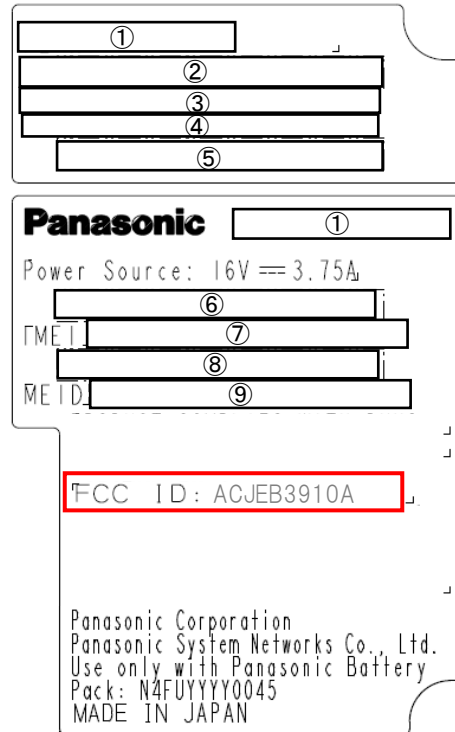

# FZ-X1 FCCID Label and Location

## -FCC ID label

- |                         |                    |
|-------------------------|--------------------|
| ① Model No              | ⑥ Bar code of IMEI |
| ② Bar code of Model No  | ⑦ IMEI             |
| ③ Version No            | ⑧ Bar code of MEID |
| ④ Production Serial No  | ⑨ MEID             |
| ⑤ Bar code of Serial No |                    |

### Label Area :

This outline drawing shows the label in position within the battery compartment. The label is visible to the user at the point of sale prior to fitting the USIM, battery pack and cover.