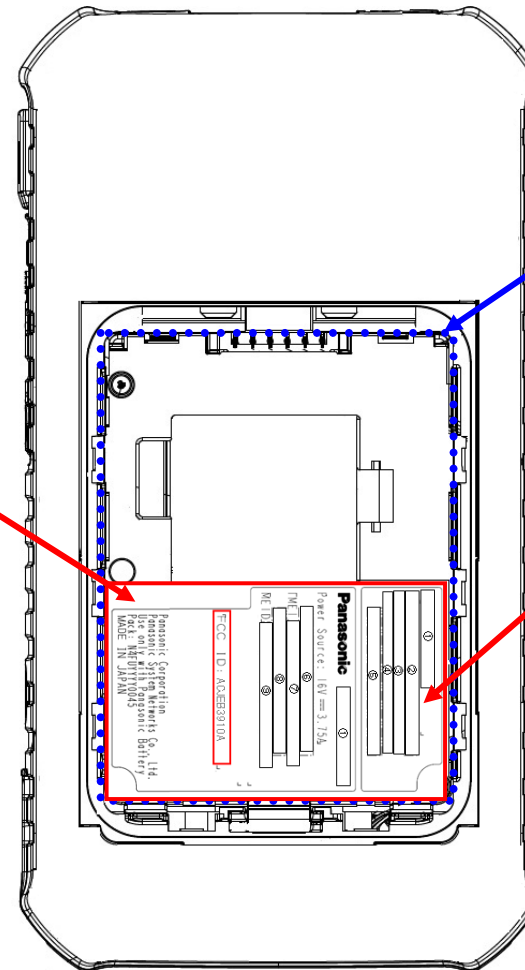

# FZ-X1 FCCID Label and Location

## -FCC ID label

- |                         |                    |
|-------------------------|--------------------|
| ① Model No              | ⑥ Bar code of IMEI |
| ② Bar code of Model No  | ⑦ IMEI             |
| ③ Version No            | ⑧ Bar code of MEID |
| ④ Production Serial No  | ⑨ MEID             |
| ⑤ Bar code of Serial No |                    |

### Battery Area :

Battery is placed in rear side of the phone.

### Label Area :

This outline drawing shows the label in position within the battery compartment. The label is visible to the user at the point of sale prior to fitting the USIM, battery pack and cover.