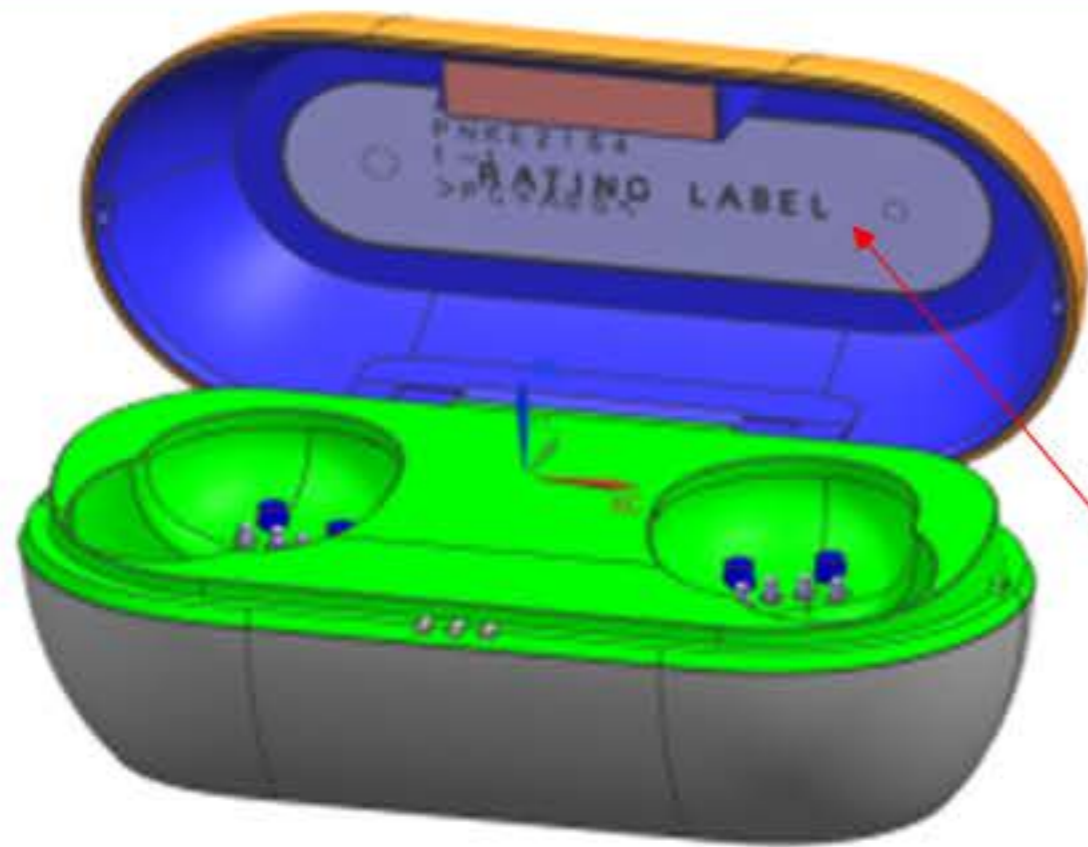

Model	EAH-AZ70WPPS	EAH-AZ70WPPK
Parts No.	PNGTA891YA/M1	PNGTA891ZA/M1
Name	NAME LABEL	
Scale	1 : 1	
Issued	19.DEC.2019	

EAH-AZ70W NAME LABEL and Serial No.

AZ70 Name label

Serial No. Label Position