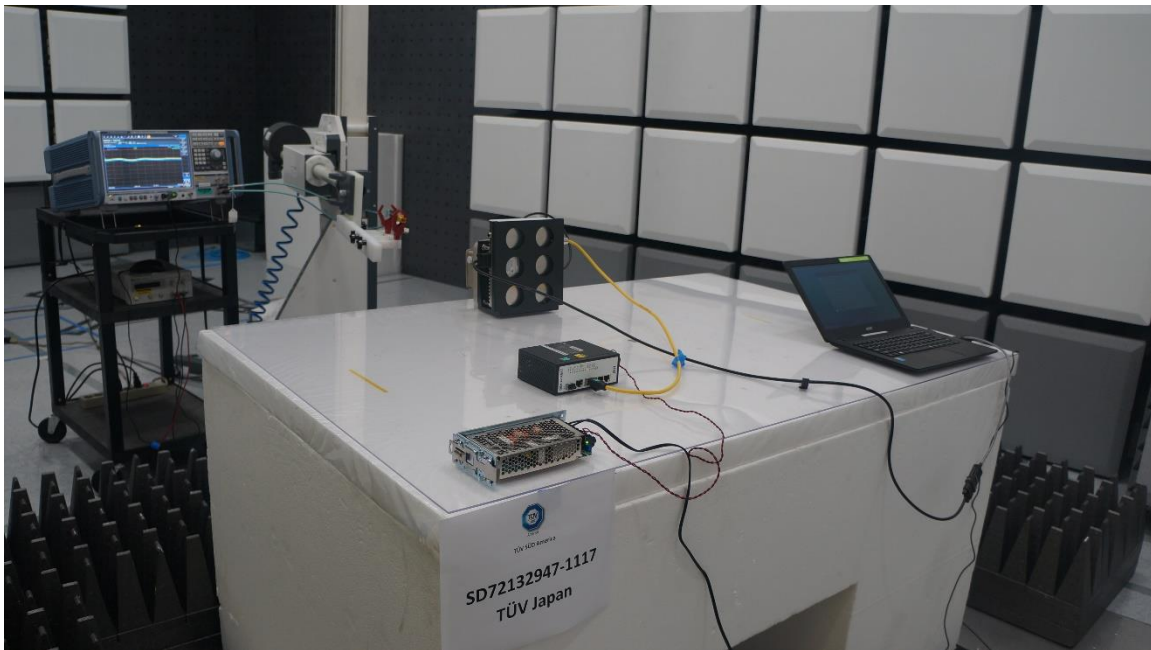

Test Setup Photos

Below 1 GHz – Front

Below 1 GHz – Back

1 GHz to 18GHz – Front

1 GHz to 18GHz – Back

18 GHz to 60GHz – Front

18 GHz to 60GHz – Back

60 GHz to 160GHz – Front

60 GHz to 160GHz – Back

America

160 GHz to 220GHz – Front

160 GHz to 220GHz – Back

America

Frequency Stability

Fundamental Output Power