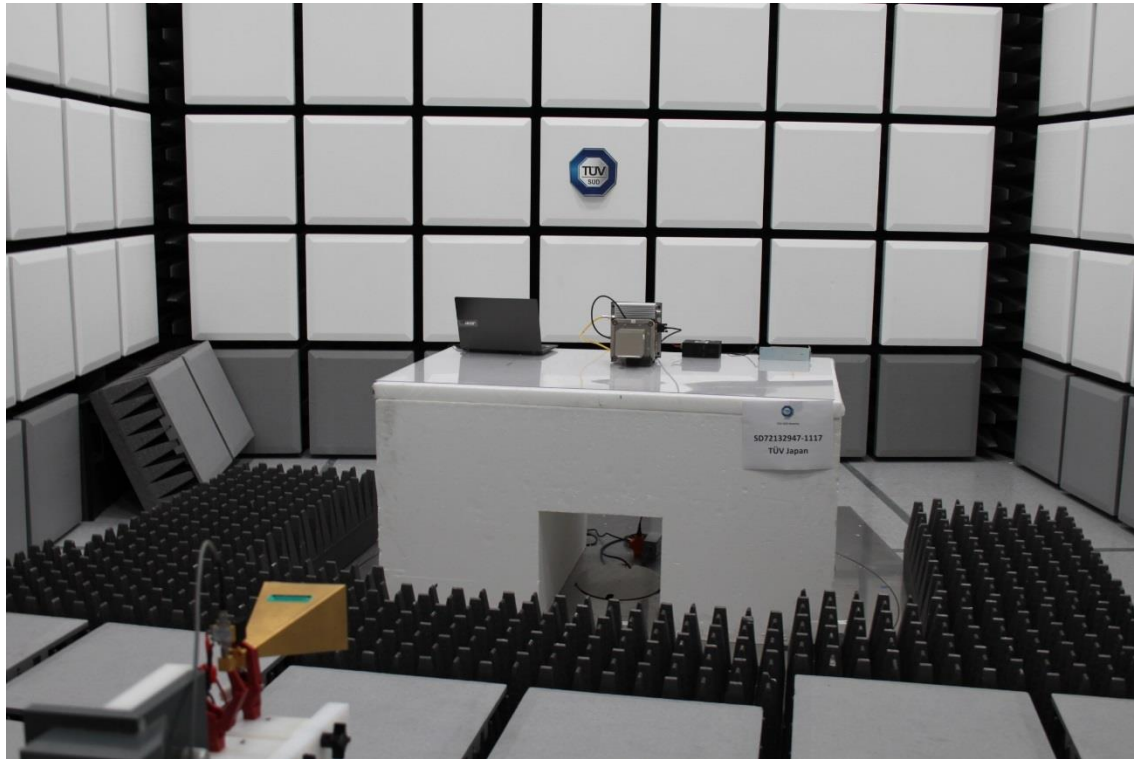

Test Setup Photos

Below 1 GHz – Front

Below 1 GHz – Back

1 GHz to 18GHz – Front

1 GHz to 18GHz – Back

18 GHz to 60GHz – Front

18 GHz to 60GHz – Back

60 GHz to 160GHz – Front

60 GHz to 160GHz – Back

America

160 GHz to 220GHz – Front

160 GHz to 220GHz – Back

America

Frequency Stability

Fundamental Output Power