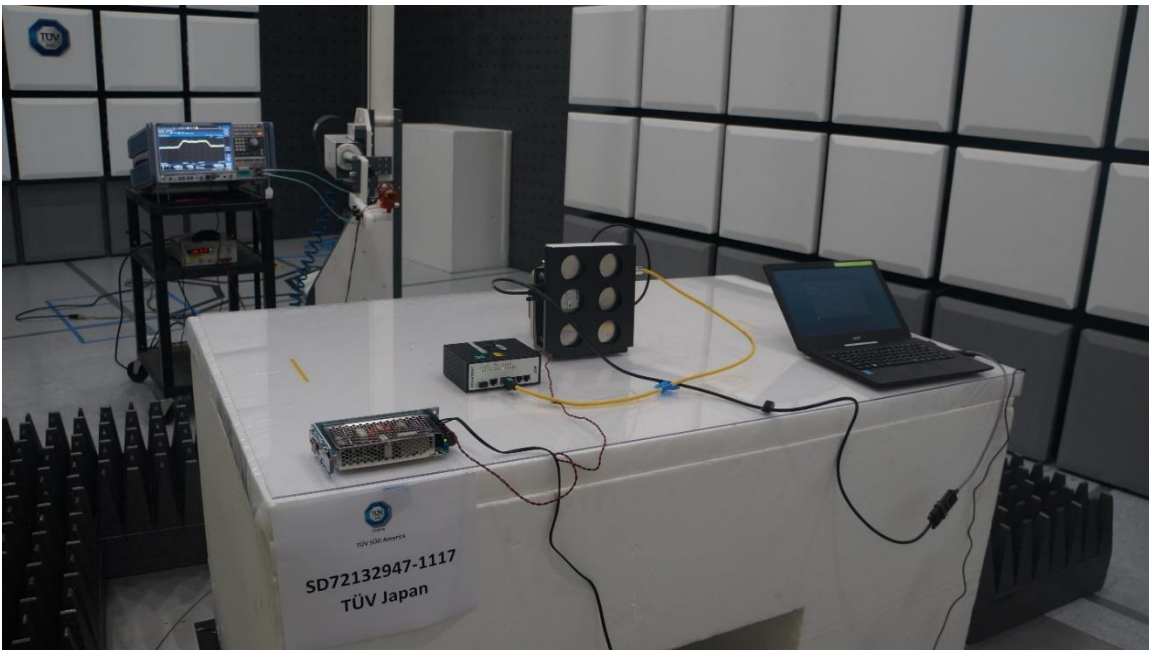

Test Setup Photos

Below 1 GHz – Front

Below 1 GHz – Back

1 GHz to 18GHz – Front

1 GHz to 18GHz – Back

18 GHz to 60GHz – Front

18 GHz to 60GHz – Back

60 GHz to 160GHz – Front

60 GHz to 160GHz – Back

America

160 GHz to 220GHz – Front

160 GHz to 220GHz – Back

America

Frequency Stability

Fundamental Output Power